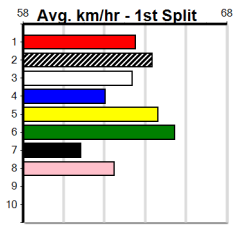

BOOK NOW FOR CALCUTTA NIGHT 23 NO

Distance: 515m, Race Type: Mixed 6/7, Total Prizemoney: \$8,785
1st: \$5,900, 2nd: \$1,820, 3rd: \$915, 4th: \$150

2

7:25PM

(VIC time)

PAW UCOLTA (1) was far from disgraced when placed here last time and he can go one better tonight. SHORT STRAW TREV (6) was brilliant at Warragul last time and he just needs luck early on. PAW HARRIS (7) continues to improve