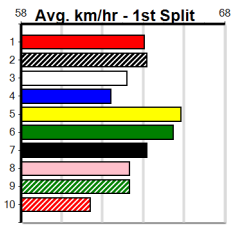

SPORTSBET FINAL

Distance: 515m, Race Type: Mixed 6/7 Final, Total Prizemoney: \$9,055
1st: \$6,100, 2nd: \$1,870, 3rd: \$935, 4th: \$150

3

7:46PM
(VIC time)

FLYING PROUD (4) powered to the line in her top 29.56 heat win and a clear run early can see her score again. SWEET BEE (5) has blistering early speed and she will continue to get stronger with more racing. DROP OF INK (6) has claims