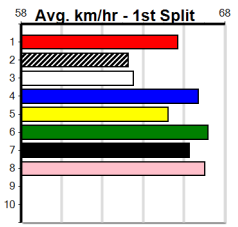

MELBOURNE CUP HEATS NIGHT 23 NOV

Distance: 515m, Race Type: Grade 5, Total Prizemoney: \$8,785
1st: \$5,900, 2nd: \$1,820, 3rd: \$915, 4th: \$150

5

8:28PM

(VIC time)

BARRETOS (7) has led for a long way in his past two here and he should hit the line better tonight. LUXFORD (8) caught the eye here last time and he will get a nice cart across early on. PAW IKE (2) has a top record here to date.