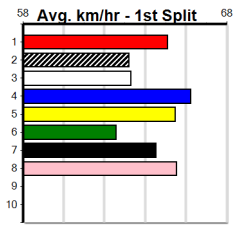

MILLION DOLLAR WHEEL HERE CUP NIG

Distance: 515m, Race Type: Grade 5, Total Prizemoney: \$8,785
1st: \$5,900, 2nd: \$1,820, 3rd: \$915, 4th: \$150

6

8:49PM

(VIC time)

SUPER NUGGET (7) owns a slick 29.37 PB here and she can atone for some luckless runs of late.
SHINY INK (5) is better than his form indicates and he can come out running at times. GOLD
MAREE (3) is racing with confidence at present