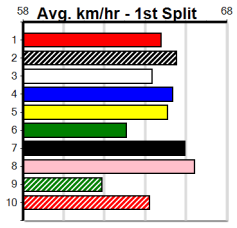

SPORTSBET GREEN TICKS FINAL (1-6 W)

Distance: 595m, Race Type: Restricted Win Final, Total Prizemoney: $10,375
1st: $7,000, 2nd: $2,150, 3rd: $1,075, 4th: $150

9
9:55PM
(VIC time)

ZIPPING KAI (8) has the speed to cross and lead and she will be carving out time on the arm.
FLYING DINAR (5) has a good record here to date and she will be charging at the business end.
PAW BHODI (2) was brilliant last time out.

Watchdog Tips: 8 5 2 6 **Bet:** Win 8