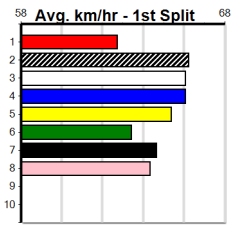

RSN GREY AREAS - WEDNESDAY & FRID

11

10:40PM

(VIC time)

Distance: 515m, Race Type: Grade 5, Total Prizemoney: \$8,785
1st: \$5,900, 2nd: \$1,820, 3rd: \$915, 4th: \$150

THIS TRAIN (5) is a serious up and comer and he should be able to find the top through the bend.
PAW EARNEST (1) is a powerful chaser and he is drawn to settle closer than normal. WHERE'S
POPPY (6) is a gun SA chaser and she is in good hands