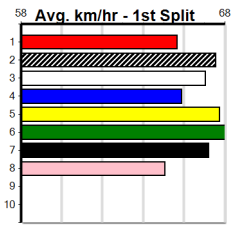

10
10:19PM
(VIC time)

INCONSPICUOUS (6) was unlucky in the Million Dollar Chase final and a clean getaway can see him lead throughout tonight. I'M A MUSTANG (2) scorched around Geelong last time and she will be prominent throughout. SUNSET FRAZIER (3) has claims

Watchdog Tips: **6** **2** **3** **4** Bet: **Win 6**