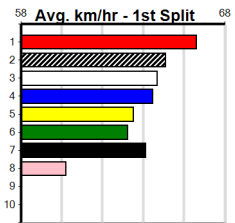

HARD STYLE RICO AT STUD (2-3 WINS)

Distance: 515m, Race Type: Restricted Win, Total Prizemoney: \$8,785
1st: \$5,900, 2nd: \$1,820, 3rd: \$915, 4th: \$150

4

8:07PM

(VIC time)

GAMBELLA (1) has a couple of brilliant Meadows wins to her credit and she appears to be the real deal. VISTA YTTRIUM (2) was a strong 29.47 winner here last time and he can follow the red through early on. JUDGEMENTAL (4) is showing promise