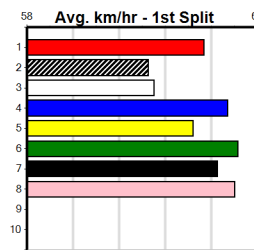

MELBOURNE CUP HEATS NIGHT 23

Distance: 515m, Race Type: Grade 5, Total Prizemoney: $8,785
1st: $5,900, 2nd: $1,820, 3rd: $915, 4th: $150

BARRETOS (7) has led for a long way in his past two here and he should hit the line better tonight. LUXFORD (8) caught the eye here last time and he will get a nice cart across early on. PAW IKE (2) has a top record here to date.

Watchdog Tips: 7 8 2 3 Bet: Win 7

ASTON HAMILTON [5] Good record here but this is harder, place best $10.00
Owner(s): R Borda
Winning Distances: < 300m (0) 300 - 399m (0) 400 - 499m (1) 500 - 599m (2) 600 - 699m (0) > 700m (0)
Box History table and Prize Best information.

PAW IKE (NSW)[5] Powerful type, can find the rail early, threat $3.40
Owner(s): B Wheeler
Winning Distances: < 300m (0) 300 - 399m (0) 400 - 499m (0) 500 - 599m (3) 600 - 699m (0) > 700m (0)
Box History table and Prize Best information.

RASHID [5] Relies on luck but has the engine, respect $7.50
Owner(s): M Haines
Winning Distances: < 300m (0) 300 - 399m (0) 400 - 499m (0) 500 - 599m (4) 600 - 699m (0) > 700m (0)
Box History table and Prize Best information.

PIA BELLA [5] Great win last time, pace out wide is a worry $8.00
Owner(s): P Toner
Winning Distances: < 300m (0) 300 - 399m (2) 400 - 499m (0) 500 - 599m (1) 600 - 699m (0) > 700m (0)
Box History table and Prize Best information.

MY BONNEVILLE [5] Strong type, never too far away, place $16.00
Owner(s): S Crawford
Winning Distances: < 300m (0) 300 - 399m (1) 400 - 499m (1) 500 - 599m (9) 600 - 699m (2) > 700m (0)
Box History table and Prize Best information.