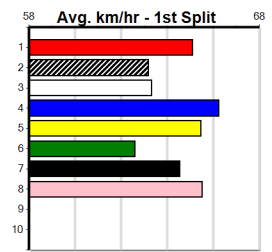

MILLION DOLLAR WHEEL HERE CUP NIGHT

Distance: 515m, Race Type: Grade 5, Total Prizemoney: $8,785
1st: $5,900, 2nd: $1,820, 3rd: $915, 4th: $150

SUPER NUGGET (7) owns a slick 29.37 PB here and she can atone for some luckless runs of late. SHINY INK (5) is better than his form indicates and he can come out running at times. GOLD MAREE (3) is racing with confidence at present

Watchdog Tips: 7 5 3 6 Bet: Box Trifecta 3,5,6,7 ($10 for 41.67%)

1 LITTLE PEG [5] Great Meadows win, this is harder, next time $7.50
BD Bitch Jan-21 Sire: FERNANDO BALE Dam: VELOSO
Owner(s): BARTOLO AND EARL (SYN), R Bartolo, C Earl, G Bartolo
Trainer: Darren Kee (Lara)

2 FLYING BUTCHER [5] Steady record here, can miss the kick, tough ask $16.00
BK Dog Apr-21 Sire: MY REDEEMER Dam: FLYING SMOOTH
Owner(s): P Kelly
Trainer: Peter Kelly (Longwarry North)

3 GOLD MAREE (NSW)[5] Racing with confidence, strong late, threat $4.60
RF Bitch Jun-21 Sire: BARCIA BALE Dam: NINO DE ORO
Owner(s): G Adams
Trainer: Luke Adams (Pearcedale)

4 BERN BY [5] In form but tends to struggle here, place best $8.00
BD Dog Feb-21 Sire: BERNARDO Dam: FERNANDO'S ANGEL
Owner(s): C Patrick
Trainer: Jeff Galea (Brookfield)

5 SHINY INK [5] Better than form, can come out running, danger $4.20
BK Dog Jun-21 Sire: SHIMA SHINE Dam: SLINKY INKY
Owner(s): M Haines
Trainer: James Shaw (Seymour)