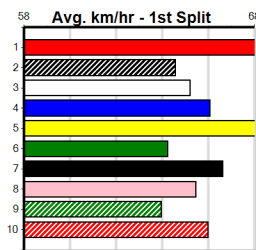

HAPPY BIRTHDAY KRISTIE

Distance: 595m, Race Type: Mixed 4/5, Total Prizemoney: $10,375
1st: $7,000, 2nd: $2,150, 3rd: $1,075, 4th: $150

FLYING ENVY (8) is a star prospect and a clean getaway can see her atone for her luckless run last time. WILD CASH (1) was a strong 34.42 winner here last time and he is drawn to be prominent throughout. SHAKE IT OFF (4) has pace to burn.

Watchdog Tips: 8 1 4 5 Bet: Win 8

WILD CASH [4] Great win last time, has the right draw, danger $3.60
BK Dog Apr-21 Sire: MY REDEEMER Dam: FLYING SMOOTH
Owner(s): T Erenshaw
Trainer: Kim Erenshaw (Junction Village)
Winning Distances: < 300m (0) 300 - 399m (0) 400 - 499m (2) 500 - 599m (2) 600 - 699m (4) > 700m (2)
Winning Weights: 30.8(1) 30.9(2) 31.3(1) 31.4(1) 31.6(1) 31.7(2) 31.9(1) 32.1(1)
Box History table and Prize Best Starts table included.

PAW LOUIS (NSW)[5] Better for the run here last time, place claims $6.50
BK Dog Jul-22 Sire: JS FLAMIN ACE Dam: DYNA ADRIA
Owner(s): B Wheeler
Trainer: Robert Camilleri (Lara)
Winning Distances: < 300m (0) 300 - 399m (0) 400 - 499m (5) 500 - 599m (1) 600 - 699m (0) > 700m (0)
Winning Weights: 28.6(1) 28.7(1) 29.0(2) 29.1(1) 29.2(1)
Box History table and Prize Best Starts table included.

PAW ERINA (NSW)[5] Every chance last time, likely to need it easier $10.00
RF Bitch Jul-22 Sire: ALLEN DEED Dam: FANTA BALE
Owner(s): B Wheeler
Trainer: Mark Delbridge (Balliang)
Winning Distances: < 300m (0) 300 - 399m (0) 400 - 499m (1) 500 - 599m (2) 600 - 699m (0) > 700m (0)
Winning Weights: 25.9(1) 26.5(1) 26.7(1)
Box History table and Prize Best Starts table included.

SHAKE IT OFF [4] Returned to form, can cross and lead, threat $4.20
BD Bitch Sep-21 Sire: FERNANDO BALE Dam: AMELIA CHRISTA
Owner(s): R Moore
Trainer: Robin Moore (Devon Meadows)
Winning Distances: < 300m (0) 300 - 399m (1) 400 - 499m (2) 500 - 599m (7) 600 - 699m (0) > 700m (0)
Winning Weights: 26.7(3) 26.9(1) 27.0(4) 27.1(1) 27.2(1)
Box History table and Prize Best Starts table included.

CABAO KYANITE [5] Settles on the speed, last 40m is the concern $8.00
BD Dog Jun-22 Sire: BEAST UNLEASHED Dam: CABAO
Owner(s): DAILLY GREYHOUND FARMS (SYN), G Dailly, T Dailly
Trainer: Ryan Galea (Brookfield)
Winning Distances: < 300m (0) 300 - 399m (0) 400 - 499m (1) 500 - 599m (8) 600 - 699m (0) > 700m (0)
Winning Weights: 32.8(1) 32.9(2) 33.0(3) 33.3(2) 34.2(1)
Box History table and Prize Best Starts table included.