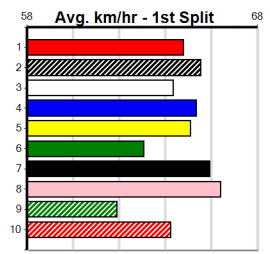

SPORTSBET GREEN TICKS FINAL (1-6 WINS)

Distance: 595m, Race Type: Restricted Win Final, Total Prizemoney: $10,375
1st: $7,000, 2nd: $2,150, 3rd: $1,075, 4th: $150

ZIPPING KAI (8) has the speed to cross and lead and she will be carving out time on the arm.
FLYING DINAR (5) has a good record here to date and she will be charging at the business end.
PAW BHODI (2) was brilliant last time out.

Watchdog Tips: 8 5 2 6 Bet: Win 8

ANNABELLA ROSE [5] Rises in class, needs to lead, prefer to watch $14.00
BK Bitch Apr-22 Sire: FERNANDO BALE Dam: MY AMERICAN GIRL
Owner(s): SPARKLE AND FADE (SYN), J Paraskevas, A Paraskevas
Trainer: Andrew Paraskevas (Pearcedale)
Winning Distances: < 300m (0) 300 - 399m (0) 400 - 499m (3) 500 - 599m (0) 600 - 699m (0) > 700m (0)
Winning Weights: 28.1(1) 28.8(1) 28.9(1)
1st (5) 28.1 460 WGL R9 23-Jul-24 25.85 25.66 4.00L PAW ISABELLE (26.12) Q/111 . . . . 6.52 $2.40 X67
4th (7) 28.9 515 SAP R8 12-Aug-24 30.12 29.27 4.50L PAW GRADY (29.82) M/5443 . . . SW . 5.19 $3.50 5
5th (8) 28.7 515 SAN R3 22-Aug-24 29.99 29.31 8.00L PAW WHISTLER (29.43) M/6755 . . . . 5.23 $5.00 5
2nd (7) 28.8 510 SLE R5 08-Sep-24 28.72 28.65 1.25L DR. GILLIAN (28.65) S/112 . . . . 9.13 $2.70 RWH
4th (2) 28.7 515 SAN R5 12-Sep-24 30.18 29.20 3.25L THORKILDSEN (29.96) Q/4344 . . . SW . 5.21 $1.70 RWF
2nd (6) 28.4 500 BEN R6 20-Sep-24 28.49 28.29 1.00L PIEBALD (28.44) S/333 . . . . 6.72 $3.00 RWH
4th (3) 28.3 515 SAP R6 21-Oct-24 30.03 29.38 9.50L PRETTY HOT (29.38) M/6555 . . . . 5.23 $4.50 5
4th (3) 28.5 595 SAP R6 28-Oct-24 34.67 34.07 7.50L PAW BODHI (34.16) M/3444 . . . . 9.42 $7.70 RWH
Last 3 wins NOT included above
1st (5) 28.8 400 WGL R1 12-Mar-24 22.88 22.55 2.50L JOCELYN WILL DO (23.05) M/11 . . . . 8.33 $2.00 MH
1st (2) 28.9 400 WGL R1 25-Mar-24 22.67 22.46 1.5L ABUNDANT LUMENS (22.77) M/11 . . . . 8.39 $1.70 X67H

PAW BODHI (NSW)[5] Great win last time, gets the gun run, threat $6.00
BK Bitch Jul-22 Sire: ALLEN DEED Dam: FANTA BALE
Owner(s): B Wheeler
Trainer: Mark Delbridge (Balliang)
Winning Distances: < 300m (0) 300 - 399m (0) 400 - 499m (1) 500 - 599m (4) 600 - 699m (0) > 700m (0)
Winning Weights: 27.8(1) 28.0(1) 28.2(2) 28.7(1)
5th (4) 28.5 530 APK R4 12-Sep-24 31.08 30.37 10.00 APILLA (30.39) . . . . 5.42 $10.00 SH
1st (7) 28.7 525 MEA R12 28-Sep-24 30.25 29.60 1.00L ON SONG ICE (30.31) M/2222 . . . . 5.14 $5.70 5
4th (3) 28.7 515 SAN R2 03-Oct-24 29.89 29.38 3.25L MY MAGIC MAN (29.67) M/8664 . . . . 5.23 $8.20 5
5th (6) 28.9 515 SAN R11 10-Oct-24 30.04 29.13 4.00L ASTON TOMMY (29.77) M/8564 . . . . 5.30 $6.40 5
2nd (1) 28.7 515 SAP R10 14-Oct-24 30.11 29.64 2.00L MORAINÉ SOFIA (29.99) M/3565 . . . . 5.28 $4.50 5
6th (8) 28.8 600 MEA R8 19-Oct-24 34.72 34.38 5.00L PAW YASMIN (34.38) M/7766 . . . . 9.21 $15.10 X45
7th (5) 28.4 500 BEN R6 25-Oct-24 28.72 28.18 8.00L NO MORE GAMES (28.18) M/287 . . . . 6.69 $6.30 X45
1st (2) 28.2 595 SAP R6 28-Oct-24 34.16 34.07 5.50L SUNSET WISP (34.54) M/2221 . . . . 9.28 $4.10 RWH
Last 3 wins NOT included above
1st (7) 28.0 435 SLE R2 23-Jun-24 24.41 24.37 4.25L GRACIOUS FANG (24.69) Q/211 . . . SW . 5.30 $3.90 MH
1st (8) 28.8 595 SAP R9 29-Jul-24 34.45 34.38 3.5L GAUCE BURGESS (34.68) M/2211 . . . . 9.40 $3.50 RW
1st (2) 28.2 595 SAN R3 29-Aug-24 34.45 34.03 1.00L VISTA ARGON (34.51) M/1111 . . . SW . 9.22 $3.70 X67