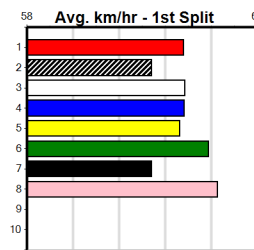

DREAMCHASERS - TICKETS ON SALE NOW

Distance: 515m, Race Type: Grade 5, Total Prizemoney: $8,785
1st: $5,900, 2nd: $1,820, 3rd: $915, 4th: $150

MEPUNGA ROCKY (8) will find this easier than his most recent racing and he will get a nice cart across early on. PAW IMPERIAL (7) continues to improve and he will be in the firing line from the outset. NEED A PILOT (3) can come out running

Watchdog Tips: **8** **7** **3** **2** **Bet:** **Win 8**

1

PAW OLYMPIA (NSW)[5] **Racing well but 1st look here, place preferred** **$7.50**
BK Bitch Jul-22 **Sire: JS FLAMIN ACE Dam: DYNA ADRIA** **Trainer: Robert Camilleri (Lara)**
Owner(s): B Wheeler
Winning Distances: < 300m (0) 300 - 399m (1) 400 - 499m (4) 500 - 599m (0) 600 - 699m (0) > 700m (0)
Winning Weights: 25.9(1) 26.3(1) 26.4(1) 26.8(1) 27.0(1)

Box	1st	2nd	3rd	4th	5th	6th	7th	8th
1								
2								
3	1	1			1	2		
4				1	1			
5	2				1			1
6		2	1					
7							1	
8	2			2	1			

Last 3 wins NOT included above

1st	2nd	3rd	4th	5th	6th	7th	8th	
1st (8) 25.9 435 SLE R3 24-Jul-24	25.16	24.44	0.25L VIENNA SUNSET (25.17)	S/843			5.53	$4.70 M
1st (8) 26.8 300 HVL R2 06-Sep-24	17.02	16.80	2.75L PAW NIKKI (17.20)	S/5			4.10	$2.30 T3-7

2

FARNHAM BALE (NSW)[5] **Can unwind a powerful finish, must keep safe** **$9.00**
FBD Dog Jan-22 **Sire: FERAL FRANKY Dam: DYNA DANNA** **Trainer: Robert Camilleri (Lara)**
Owner(s): B Wheeler
Winning Distances: < 300m (0) 300 - 399m (0) 400 - 499m (6) 500 - 599m (2) 600 - 699m (0) > 700m (0)
Winning Weights: 31.1(1) 31.4(1) 31.5(1) 31.6(3) 32.0(2)

Box	1st	2nd	3rd	4th	5th	6th	7th	8th
1					1	1		
2	2	1	2		1		1	
3		2			1	1		1
4	2	1						
5	1			1	1	1		
6	1	2	1		1		2	
7	1			2	1		1	1
8	1		1	1	1			

Last 3 wins NOT included above

1st	2nd	3rd	4th	5th	6th	7th	8th	
1st (4) 31.6 525 MEA R12 27-Jul-24	30.63	30.09	1.00L STACY'S MUM (30.69)	M/7322			5.31	$3.40 5
1st (7) 31.6 485 HOR R8 27-Aug-24	27.49	27.49	3.25L FIREWORKS (27.71)	M/222			6.84	$1.90 X45
1st (4) 32.0 485 HOR R6 03-Sep-24	27.28	27.28	0.75L LEKTRA TRIGGER (27.32)	S/533		SW	6.74	$4.80 X45

3

NEED A PILOT [5] **Can come out running, threat if crosses early** **$6.00**
BE Dog Jan-22 **Sire: TOMMY SHELBY Dam: FLORAL LACE** **Trainer: Robert Pallotta (Ripplebrook)**
Owner(s): G Miltois
Winning Distances: < 300m (0) 300 - 399m (0) 400 - 499m (6) 500 - 599m (2) 600 - 699m (0) > 700m (0)
Winning Weights: 33.1(1) 33.2(1) 33.3(1) 33.4(1) 33.5(1) 33.9(1) 34.1(1) 34.2(1)

Box	1st	2nd	3rd	4th	5th	6th	7th	8th
1	4							
2	1	2	1		1			
3	1	3						1
4				2				
5	1			1		1		
6	1					2		1
7		4	3	1	2	1		
8					1	1	1	1

Last 3 wins NOT included above

1st	2nd	3rd	4th	5th	6th	7th	8th	
1st (1) 33.9 400 WGL R10 28-May-24	22.49	22.34	2.75L GREMLIN (22.68)	Q/11			8.25	$1.90 X45
1st (1) 34.1 400 WGL R4 06-Jun-24	22.40	22.39	6.50L IRISH NIKKI (22.82)	Q/11		SW	8.29	$1.90 SH
1st (3) 33.5 435 SLE R10 07-Aug-24	24.38	24.38	2.00L TRICKSTER'S HALO (24.51)	M/321			5.28	$8.50 5

4

PAW ALEXIS (NSW)[5] **Impressive effort two runs back, place claims** **$8.00**
BEBD Bitch Jul-22 **Sire: AUSSIE INFRARED Dam: DYNA PATTY** **Trainer: Mark Delbridge (Balliang)**
Owner(s): B Wheeler
Winning Distances: < 300m (0) 300 - 399m (0) 400 - 499m (2) 500 - 599m (1) 600 - 699m (0) > 700m (0)
Winning Weights: 28.4(1) 28.7(1) 29.0(1)

Box	1st	2nd	3rd	4th	5th	6th	7th	8th
1	1	2	1					
2				1				
3								2
4		1	2			1		
5	1	2						
6						1		
7		1	2					
8	1			1		1		

Last 3 wins NOT included above

1st	2nd	3rd	4th	5th	6th	7th	8th	
1st (1) 28.7 460 GEL R2 02-Aug-24	26.22	26.02	4.25L ETERNAL WINTER (26.51)	M/111			6.73	$2.50 M
1st (8) 28.4 460 GEL R9 16-Aug-24	26.28	25.44	4.50L ASTON BAMFORD (26.59)	M/211			6.82	$2.30 RW