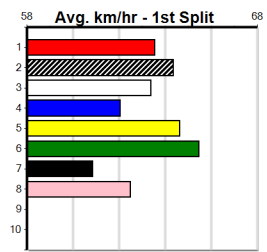

BOOK NOW FOR CALCUTTA NIGHT 23

Distance: 515m, Race Type: Mixed 6/7, Total Prizemoney: $8,785
1st: $5,900, 2nd: $1,820, 3rd: $915, 4th: $150

PAW UCOLTA (1) was far from disgraced when placed here last time and he can go one better tonight. SHORT STRAW TREV (6) was brilliant at Warragul last time and he just needs luck early on. PAW HARRIS (7) continues to improve

Watchdog Tips: 1 6 7 2 Bet: Win 1

PAW UCOLTA (NSW)[7] Impressive last time, has the good draw, yes $2.80
Owner(s): B Wheeler
Winning Distances: < 300m (0) 300 - 399m (0) 400 - 499m (0) 500 - 599m (1) 600 - 699m (0) > 700m (0)
Box History table and Prize Best information.

KIWI ICE CUBE [7] Still learning, has early speed, respect $9.00
Owner(s): DAILLY GREYHOUND FARMS (SYN), G Dailly, T Dailly
Winning Distances: < 300m (0) 300 - 399m (0) 400 - 499m (1) 500 - 599m (0) 600 - 699m (0) > 700m (0)
Box History table and Prize Best information.

PAW BARTON (NSW)[7] Talented but can be hit or miss early, place $4.20
Owner(s): B Wheeler
Winning Distances: < 300m (0) 300 - 399m (0) 400 - 499m (1) 500 - 599m (0) 600 - 699m (0) > 700m (0)
Box History table and Prize Best information.

REALITY IS [7] Tough draw, may get crowded, next time $10.00
Owner(s): realitylodge (SYN), M Tharle, P Hartley, M Tharle
Winning Distances: < 300m (0) 300 - 399m (0) 400 - 499m (1) 500 - 599m (0) 600 - 699m (0) > 700m (0)
Box History table and Prize Best information.

MAGIC SNOWDROP [6] Find this harder than her racing to date, tested $21.00
Owner(s): T Johnson
Winning Distances: < 300m (0) 300 - 399m (1) 400 - 499m (1) 500 - 599m (0) 600 - 699m (0) > 700m (0)
Box History table and Prize Best information.