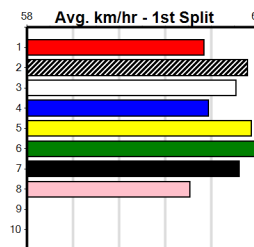

Distance: 515m, Race Type: Grade 5, Total Prizemoney: $8,785
1st: $5,900, 2nd: $1,820, 3rd: $915, 4th: $150

INCONSPICUOUS (6) was unlucky in the Million Dollar Chase final and a clean getaway can see him lead throughout tonight. I'M A MUSTANG (2) scorched around Geelong last time and she will be prominent throughout. SUNSET FRAZIER (3) has claims

Watchdog Tips: 6 2 3 4 Bet: Win 6

TULLY LUNA [5] Strong type but may get buried too far back, risky $16.00
BD Bitch Apr-22 Sire: FERNANDO BALE Dam: MEPUNGA ISLA
Trainer: Jeffrey Britton (Anakie)
Winning Distances: < 300m (0) 300 - 399m (0) 400 - 499m (1) 500 - 599m (6) 600 - 699m (1) > 700m (0)
Winning Weights: 25.6(1) 25.9(1) 26.0(1) 26.1(1) 26.4(1) 26.5(1) 26.7(2)
7th (4) 26.5 525 MEA R8 20-Jul-24 30.41 29.73 10.00 FOLLOW THE BAND (29.73) M/7667 . . . 5.20 $31.30 GRP1
1st (4) 26.5 596 GEL R6 27-Jul-24 34.52 34.52 1.25L MEPUNGA SURPRISE (34.61) Q/1111 . . . 9.35 $4.30 X45
8th (4) 26.5 600 MEA R7 03-Aug-24 35.63 34.28 17.00 KING OWEN (34.51) M/3328 . . VO . 9.17 $2.90 X45
7th (5) 26.6 600 MEA R7 10-Aug-24 35.65 34.54 12.00 ARCHIE MCIVOR (34.87) M/4777 . . . 9.10 $4.20 S
5th (3) 26.8 515 SAN R5 22-Aug-24 30.30 29.31 13.00 FERNANDO PHIL (29.45) M/5566 . . . 5.22 $18.40 X45
5th (7) 26.7 525 MEA R8 14-Sep-24 30.51 29.70 12.00 EXPLICIT (29.70) M/2444 . . . 5.18 $50.50 X34
3rd (6) 27.0 525 MEA R8 21-Sep-24 30.53 29.88 6.50L FRED ROSE (30.08) M/7556 . . . 5.18 $35.00 X34
3rd (5) 27.0 460 GEL R1 25-Oct-24 26.67 25.63 8.00L HONEY ZEN (26.13) Q/665 . . . 6.73 $5.30 SH
Last 3 wins NOT included above
1st (3) 26.1 600 MEA R3 02-Mar-24 34.64 34.31 0.50L MAXIMUM MORELAND M/1111 . SW . 8.97 $2.10 RWF
1st (6) 26.7 525 MEA R5 13-Apr-24 30.08 29.78 2.25L PACKHAM PRINCE (30.22) M/2222 . SW . 5.20 $13.00 S
1st (6) 26.4 525 MEA R9 13-Jul-24 30.52 29.89 0.05L BUN STORM (30.53) M/8744 . SW . 5.33 $17.70 SH

I'M A MUSTANG [5] Lit up the clock at Geelong, can lead, danger $4.80
BK Bitch Apr-22 Sire: TOMMY SHELBY Dam: FRANK'S GIRL
Trainer: Matthew Lanigan (Rowsley)
Winning Distances: < 300m (0) 300 - 399m (0) 400 - 499m (3) 500 - 599m (4) 600 - 699m (0) > 700m (0)
Winning Weights: 26.0(1) 26.3(1) 26.5(1) 26.6(1) 26.9(1) 27.1(1) 27.4(1)
1st (1) 27.1 525 MEA R5 07-Sep-24 29.86 29.55 1.25L SUNNYSIDE JO (29.94) Q/2111 . SW . 5.06 $2.00 5F
2nd (2) 27.2 515 GAR R5 20-Sep-24 29.27 28.97 1.25L YOU NEVER LOSE (29.18) 322 322 4.96 $2.90 SH
4th (5) 27.3 515 GAR R8 27-Sep-24 29.66 29.13 5.00L SUNSET FRAZIER (29.31) 465 465 4.96 $14.00 GRP2
2nd (5) 27.3 520 WPK R5 05-Oct-24 29.71 29.12 2.00L ANGEL SHIRLEY (29.57) 222 222 5.43 $5.50 NG
5th (4) 27.6 520 WPK R5 12-Oct-24 29.84 29.19 7.00L ZIPPING MEGATRON (29.35) 226 226 5.44 $7.00 NG
2nd (7) 27.3 460 GEL R9 18-Oct-24 26.00 26.00 0.10L SON OF CINDY (26.00) Q/442 . . . 6.68 $4.40 S
2nd (7) 27.3 460 GEL R2 25-Oct-24 26.18 25.63 1.25L ROSA MARIE (26.10) M/443 . . . 6.63 $2.80 SH
1st (5) 27.4 460 GEL R6 02-Nov-24 25.53 25.53 6.00L ROSA MARIE (25.92) M/211 . SW . 6.56 $5.70 SF
Last 3 wins NOT included above
1st (6) 26.3 515 SAN R3 07-Mar-24 29.68 29.23 0.75L IRISH LUCY (29.73) M/3211 . . . 5.20 $3.90 6G
1st (7) 26.6 450 BAL R5 14-Aug-24 25.44 25.35 0.75L HOME TOWN (25.48) Q/111 . . . 6.61 $3.50 RWH
1st (3) 26.9 450 BAL R4 21-Aug-24 25.43 25.21 2.00L LETHAL AVENGER (25.56) M/541 . . . 6.65 $5.10 RWF