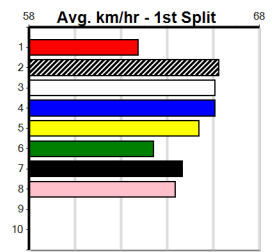

RSN GREY AREAS - WEDNESDAY & FRIDAY

Distance: 515m, Race Type: Grade 5, Total Prizemoney: $8,785
1st: $5,900, 2nd: $1,820, 3rd: $915, 4th: $150

THIS TRAIN (5) is a serious up and comer and he should be able to find the top through the bend.
PAW EARNEST (1) is a powerful chaser and he is drawn to settle closer than normal. WHERE'S
POPPY (6) is a gun SA chaser and she is in good hands

Watchdog Tips: 5 1 6 4 Bet: Win 5

PAW EARNEST (NSW)[5] Powerful type, drawn to settle close, danger $4.20
RF Dog Dec-22 Sire: BERNARDO Dam: HADARAH BALE
Owner(s): B Wheeler
Trainer: Mark Delbridge (Balliang)
Winning Distances: < 300m (0) 300 - 399m (0) 400 - 499m (0) 500 - 599m (5) 600 - 699m (0) > 700m (0)
Winning Weights: 34.1(1) 34.7(1) 35.1(2) 35.3(1)
Box History table and Prize Best Starts table included.

PARIS BALE (NSW)[5] Front runner, too much heat in the middle, risky $12.00
BK Bitch May-22 Sire: CHRISTO BALE Dam: HAE ALLEN
Owner(s): B Wheeler
Trainer: Rebecca Gibbons (Avalon)
Winning Distances: < 300m (0) 300 - 399m (4) 400 - 499m (5) 500 - 599m (0) 600 - 699m (0) > 700m (0)
Winning Weights: 28.5(2) 28.7(1) 28.8(4) 29.1(1) 29.2(1)
Box History table and Prize Best Starts table included.

ASTON WESTERN (NSW)[5] In form but can be risky at box rise, place $9.00
BK Dog Feb-22 Sire: AUSSIE INFRARED Dam: FANTASTIC DOTTY
Owner(s): P Mallia
Trainer: Michelle Mallia (Avalon)
Winning Distances: < 300m (0) 300 - 399m (2) 400 - 499m (10) 500 - 599m (1) 600 - 699m (0) > 700m (0)
Winning Weights: 32.8(1) 33.3(2) 33.4(3) 33.7(2) 33.8(1) 33.9(1) 34.0(1) 34.1(1) 34.2(1)
Box History table and Prize Best Starts table included.

READ THE ROOM [5] No luck in his two runs here, can atone, value $7.50
BK Bitch May-22 Sire: FERNANDO BALE Dam: ZIPPING TIFFANY
Owner(s): THE SIP (SYN), J Harradine, T Redmond, W Vassallo
Trainer: Karen Pitt (Pearcedale)
Winning Distances: < 300m (0) 300 - 399m (0) 400 - 499m (6) 500 - 599m (0) 600 - 699m (0) > 700m (0)
Winning Weights: 26.3(3) 26.4(1) 26.5(1) 26.7(1)
Box History table and Prize Best Starts table included.

THIS TRAIN [5] Serious up and comer, can cross early on, yes $3.60
BK Dog Aug-22 Sire: ASTON RUPEE Dam: IMMINENT REALITY
Owner(s): The Grand Prix (SYN), G Rounds, J Woodbridge
Trainer: Vicki Wisener (Devon Meadows)
Winning Distances: < 300m (0) 300 - 399m (0) 400 - 499m (2) 500 - 599m (3) 600 - 699m (0) > 700m (0)
Winning Weights: 32.9(1) 33.3(1) 34.0(1) 34.1(1) 34.6(1)
Box History table and Prize Best Starts table included.