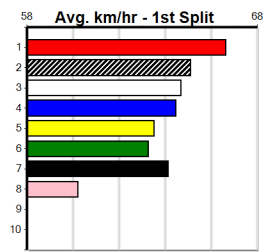

HARD STYLE RICO AT STUD (2-3 WINS)

Distance: 515m, Race Type: Restricted Win, Total Prizemoney: $8,785
1st: $5,900, 2nd: $1,820, 3rd: $915, 4th: $150

GAMBELLA (1) has a couple of brilliant Meadows wins to her credit and she appears to be the real deal. VISTA YTRTRIUM (2) was a strong 29.47 winner here last time and he can follow the red through early on. JUDGEMENTAL (4) is showing promise

Watchdog Tips: 1 2 4 5 Bet: Win 1

Horse card for GAMBELLA [6], Brilliant to date, drawn to lead, hard to reel in. $2.20. Includes owner, sire, dam, winning distances, and box history table.

Horse card for VISTA YTRTRIUM [5], Cracking win last time, rails draw suits, danger. $4.60. Includes owner, sire, dam, winning distances, and box history table.

Horse card for DYNAMITE DOUG [5], Talented but can be hit or miss early, risky. $10.00. Includes owner, sire, dam, winning distances, and box history table.

Horse card for JUDGEMENTAL [6], Never headed last time, threat if steps evenly. $8.00. Includes owner, sire, dam, winning distances, and box history table.

Horse card for VIDEO REFEREE [5], Down on confidence but has talent, keep safe. $9.00. Includes owner, sire, dam, winning distances, and box history table.