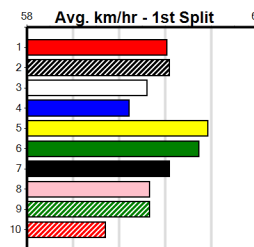

SPORTSBET FINAL

Distance: 515m, Race Type: Mixed 6/7 Final, Total Prizemoney: $9,055
1st: $6,100, 2nd: $1,870, 3rd: $935, 4th: $150

FLYING PROUD (4) powered to the line in her top 29.56 heat win and a clear run early can see her score again. SWEET BEE (5) has blistering early speed and she will continue to get stronger with more racing. DROP OF INK (6) has claims

Watchdog Tips: 4 5 6 2 Bet: Win 4

FLYING BATTY [7] Far from disgraced here last time, place again $10.00
BK Bitch Oct-22 Sire: MY REDEEMER Dam: FLYING UNICORN
Owner(s): T Erenshaw
Trainer: Kim Erenshaw (Junction Village)
Winning Distances: < 300m (0) 300 - 399m (0) 400 - 499m (1) 500 - 599m (0) 600 - 699m (0) > 700m (0)
Winning Weights: 25.7(1)
1st (3) 25.7 460 WGL R2 08-Oct-24 25.96 25.73 1.25L BENGAL BEAST (26.04) Q/211 SW 6.58 $1.60 M
5th (3) 25.8 515 SAP R7 14-Oct-24 30.35 29.64 7.00L PAW ALEXIS (29.88) M/5765 5.29 $3.70 X67H
2nd (4) 26.1 460 WGL R9 25-Oct-24 25.99 25.73 0.75L BEST FOR LAST (25.95) M/322 6.73 $1.70 7
3rd (5) 25.9 515 SAP R3 02-Nov-24 29.91 29.56 4.25L REALITY BEST (29.62) Q/4333 5.22 $2.50 X67H
Box History
Prize Best $2625.00
Starts 29.91(5)-2/11/24
Trk/Dts 4-1-1-1
APM 2-0-0-1 2625

REALITY BEST [6] Toughest test to date but has the motor, respect $3.60
BD Bitch Sep-22 Sire: BEAST UNLEASHED Dam: TWILIGHT FLAME
Owner(s): M Tharle
Trainer: Karen Pitt (Pearcedale)
Winning Distances: < 300m (0) 300 - 399m (0) 400 - 499m (1) 500 - 599m (1) 600 - 699m (0) > 700m (0)
Winning Weights: 29.3(1) 30.2(1)
2nd (6) 29.9 350 HVL R2 02-Jun-24 19.67 19.24 3.75L FLYING GENERAL (19.41) M/5 6.86 $4.10 M
8th (5) 30.3 400 WGL R1 23-Jul-24 23.46 22.43 6.50L OUR ELLIE (23.02) M/88 V14 8.74 $2.20 M
1st (8) 30.2 400 WGL R1 19-Sep-24 22.83 22.83 3.25L KING LITTERBUG (23.06) M/22 SW 8.41 $2.00 M
6th (6) 30.1 400 WGL R3 24-Sep-24 23.17 22.39 9.00L MAKE IT POP (22.57) S/86 8.80 $8.70 X67
3rd (7) 29.9 460 WGL R7 04-Oct-24 26.20 25.76 6.50L PARABOLE RICO (25.76) M/333 6.70 $6.20 X67
1st (8) 29.3 515 SAP R3 02-Nov-24 29.62 29.56 3.00L DROP OF INK (29.82) M/2211 5.21 $3.90 X67H
Box History
Prize Best $4050.00
Starts 29.62(8)-2/11/24
Trk/Dts 6-2-1-1
APM 1-1-0-0 3478

RHUBARB [6] Rises in class, pace in the middle is a worry $16.00
BK Bitch Dec-22 Sire: KOBLENZ Dam: BLACK ROBIN
Owner(s): BEST BET (SYN), P Galea, F Spiteri
Trainer: Paul Galea (Melton West)
Winning Distances: < 300m (0) 300 - 399m (1) 400 - 499m (0) 500 - 599m (1) 600 - 699m (0) > 700m (0)
Winning Weights: 27.4(1) 27.6(1)
4th (8) 27.5 390 BAL R11 18-Sep-24 22.53 21.78 4.00L HOT SAKI (22.26) M/74 8.73 $9.10 X67
2nd (8) 27.4 510 SLE R9 22-Sep-24 29.51 28.43 3.25L PAW DIMETRA (29.28) M/212 9.31 $4.70 RW
1st (1) 27.6 515 SAN R1 26-Sep-24 29.82 29.29 0.75L DAINTREE ASTER (29.87) Q/2111 5.09 $13.70 X67
3rd (2) 27.8 510 SLE R4 02-Oct-24 29.20 28.65 3.00L BEGGIN' (28.99) M/223 9.21 $4.80 RWH
5th (6) 28.0 515 SAN R2 10-Oct-24 30.30 29.13 16.00 WHISKY TRIP (29.23) M/6444 5.22 $25.50 6G
3rd (4) 28.6 525 MEP R2 16-Oct-24 31.40 29.96 13.00 ASTON SHEKEL (30.50) M/7422 5.42 $11.10 X67
2nd (4) 28.0 515 SAP R7 21-Oct-24 29.97 29.38 2.00L GALLOPING RED (29.84) M/3222 SW 5.25 $2.70 X67
3rd (6) 28.1 515 SAP R4 02-Nov-24 30.39 29.56 12.00 FLYING PROUD (29.56) M/7433 5.31 $3.90 X67H
Box History
Prize Best $10625.00
Starts 29.82(1)-26/9/24
Trk/Dts 9-2-2-3
APM 4-1-1-1 8376