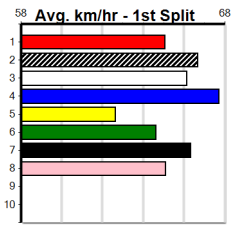

PARKER PUMPS

Distance: 520m, Race Type: Mixed 4/5, Total Prizemoney: $3,875
1st: $2,600, 2nd: $800, 3rd: $400, 4th: $75

Watchdog Tips: **0 0 0 0** Bet: **0**