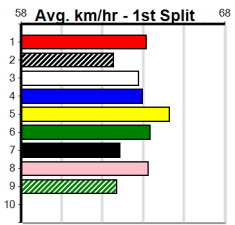

Trainer:
Owner(s):

1	2	3	4	5	6	7	8

Geelong

10
10:08PM
(VIC time)

MELBOURNE CONTAINER PARK

Distance: 400m, Race Type: Mixed 6/7, Total Prizemoney: \$2,925
1st: \$1,950, 2nd: \$600, 3rd: \$300, 4th: \$75

Watchdog Tips: **0 0 0 0** Bet: **0**