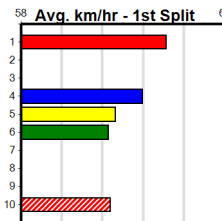

Geelong

SPORTSBET SAME RACE MULTI

Distance: 400m, Race Type: Maiden, Total Prizemoney: $2,535

1st: $1,680, 2nd: $520, 3rd: $260, 4th: $75

1

7:07PM
(VIC time)

Watchdog Tips: **0 0 0 0** Bet: **.**