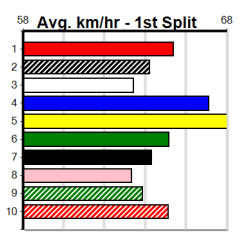

Geelong
6
8:49PM
(VIC time)

dreamchasersfestival.com.au
Distance: 460m, Race Type: Mixed 4/5, Total Prizemoney: $3,360
1st: $2,250, 2nd: $690, 3rd: $345, 4th: $75

Watchdog Tips: **0 0 0 0** **Bet:** .