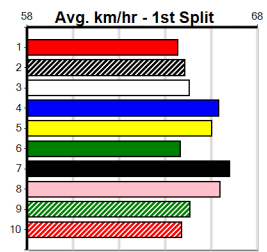

SPORTSBET FINAL

Distance: 400m, Race Type: Grade 5 Final, Total Prizemoney: $3,360
1st: $2,250, 2nd: $690, 3rd: $345, 4th: $75

Watchdog Tips:

Bet:

Form Box	Wgt	Dist	Track	Date	Time	BON	Margin	1st/2nd (Time)	PIR	Checked	Comment	WR	Split 1	S/P	Grade

ICE ICE BABY (NSW)[5]

RBD Bitch Feb-22 Sire: TOMMY SHELBY Dam: DAZZLING BLING
Owner(s): R Phillips Trainer: Rebecca Gibbons (Avalon)

Winning Distances: < 300m (0) 300 - 399m (0) 400 - 499m (4) 500 - 599m (1) 600 - 699m (0) > 700m (0)

Winning Weights: 31.9(2) 32.3(1) 32.5(2)

1st (8)	32.5	525	MEP	R10	11-Sep-24	30.50	30.15	4.75L PAW ERINA (30.82)	M/1111	.	.	.	5.18	$6.20	RW
7th (7)	33.1	515	SAN	R2	19-Sep-24	31.12	29.57	15.00 WREN BALE (30.09)	M/5677	.	.	.	5.20	$25.60	5
2nd (8)	33.2	515	SAN	R12	26-Sep-24	30.03	29.29	3.25L ASTRONOMICA (29.81)	M/1222	.	.	.	5.20	$7.30	5
8th (8)	33.0	515	SAN	R12	03-Oct-24	30.36	29.38	11.00 BARBIE ZEAL (29.62)	S/8888	.	.	.	5.30	$17.30	5
4th (6)	33.4	525	MEA	R11	12-Oct-24	30.55	29.95	8.00L MEATBALL MOLLY (29.99)	S/6554	.	.	.	5.25	$5.00	5
5th (8)	33.4	525	MEA	R12	19-Oct-24	30.61	29.71	3.5L MARAIS BALE (30.38)	M/2335	.	.	.	5.15	$29.80	5
5th (4)	33.1	525	MEA	R12	26-Oct-24	30.69	29.65	4.25L WEBLEC WOLF (30.40)	M/7666	.	SW	.	5.34	$22.50	5
3rd (6)	33.4	400	GEL	R10	02-Nov-24	22.67	22.24	3.75L MICHALIS (22.41)	M/33	.	.	.	8.59	$11.80	5H

Last 3 wins NOT included above

1st (3)	31.9	435	SLE	R9	03-Mar-24	24.65	24.41	4.75L DR. CREDENEC (24.97)	Q/211	.	.	.	5.32	$16.60	X67
1st (7)	32.3	450	BAL	R5	07-Jul-24	25.42	25.42	5.00L SHIMA HARLEY (25.77)	Q/111	.	.	.	6.66	$2.50	T3-RW
1st (4)	32.5	450	WBL	R6	18-Jul-24	25.48	25.28	1.00L TORNADO TAHLIA (25.54)	M/222	.	.	.	6.80	$12.40	5

Box History

Bx	1st	2nd	3rd	4th	5th	6th	7th	8th
1								
2						2		
3	1			1				
4	1		2	2	1			
5		1			1	1		
6	1		2	2		1		
7	1	4			1		2	
8	1	1	1	1	2	1	1	1

Prize Best Starts Trk/Dts APM: $16185.00, 22.67(6)-2/11/24, 35-5-6-5, 5-0-1-1, 7523