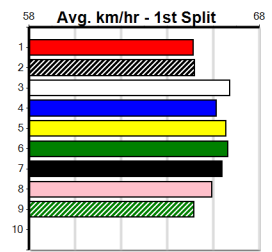

BEACHSIDE SECURITY DAMSELS DASH

Distance: 460m, Race Type: Grade 5, Total Prizemoney: $2,925
1st: $1,950, 2nd: $600, 3rd: $300, 4th: $75

Watchdog Tips:

Bet:

Form Box	Wgt	Dist	Track	Date	Time	BON	Margin	1st/2nd (Time)	PIR	Checked	Comment	WR	Split 1	S/P	Grade

1

ASTON ZOOM [5]

BEBD Bitch Jan-22 Sire: FERNANDO BALE Dam: ZOOM OUT
Owner(s): R Borda Trainer: Benjamin Magri (Avalon)

Winning Distances: < 300m (0) 300 - 399m (7) 400 - 499m (4) 500 - 599m (0) 600 - 699m (0) > 700m (0)
Winning Weights: 24.2(1) 24.4(2) 24.5(1) 24.6(3) 24.7(1) 24.9(1) 25.0(1) 25.3(1)

Box	1st	2nd	3rd	4th	5th	6th	7th	8th
1	3	1						
2		1		2		2		
3	2						1	
4	1	3	1		2	3	1	
5								1
6	3		1					
7	3	3	1	1	1			
8	1	1						

Prize Best Starts Trk/Dts APM: $34030.00, 26.00(7)-23/2/24, 42-11-11-3, 3-0-1-0, 9311

2

MAVIS TOLMIE [5]

BK Bitch Mar-22 Sire: CHRISTO BALE Dam: ROSE ROYCE
Owner(s): M Delbridge Trainer: Lisa Delbridge (Balliang)

Winning Distances: < 300m (0) 300 - 399m (1) 400 - 499m (5) 500 - 599m (1) 600 - 699m (0) > 700m (0)
Winning Weights: 32.5(1) 32.8(1) 33.0(1) 33.1(1) 33.2(2) 33.4(1)

Box	1st	2nd	3rd	4th	5th	6th	7th	8th
1		1	1	2	2	1		
2							1	
3	2	1	1		1			
4	1		1	2	1			
5	2	1		1	1			1
6	1	1	1	1	1			
7	1	1		1	1	2		
8	1	1	2	1	1	1		

Prize Best Starts Trk/Dts APM: $24525.00, 25.68(8)-26/4/24, 41-7-7-5, 9-1-2-1, 9682

3

PAW ZELINI (NSW)[5]

BD Bitch Jul-22 Sire: AUSSIE INFRARED Dam: DYNA PATTY
Owner(s): B Wheeler Trainer: Mark Delbridge (Balliang)

Winning Distances: < 300m (0) 300 - 399m (1) 400 - 499m (4) 500 - 599m (4) 600 - 699m (0) > 700m (0)
Winning Weights: 27.5(1) 27.7(2) 27.9(1) 28.0(1) 28.1(1) 28.2(1) 28.4(2)

Box	1st	2nd	3rd	4th	5th	6th	7th	8th
1	1							
2	2			1	1			1
3					1			
4	1	2		1	1		1	1
5	2	1		1				
6	1							1
7	2	1		1				2
8		1	1					

Prize Best Starts Trk/Dts APM: $29500.00, 26.13(4)-11/10/24, 30-9-5-1, 2-0-2-0, 18960

4

PIGWIDGEON [5]

BEBD Bitch Feb-21 Sire: FERNANDO BALE Dam: POLJUICE POTION
Owner(s): BAG OF LOLLYS (SYN), L Cockerell, I Cockerell, M Dopper Trainer: Ian Cockerell (Buckley)

Winning Distances: < 300m (0) 300 - 399m (0) 400 - 499m (4) 500 - 599m (2) 600 - 699m (0) > 700m (0)
Winning Weights: 26.8(1) 26.9(1) 27.2(1) 27.3(2) 27.6(1)

Box	1st	2nd	3rd	4th	5th	6th	7th	8th
1	1	1	1	2	4	1	1	1
2	3	1	1	2				
3		1			2	2	1	
4	1	2	1	3	1	2	1	
5		2	2	1				
6		1	1	2	1	1		1
7	1			2	3	1	1	
8	1		1	1				

Prize Best Starts Trk/Dts APM: $37143.75, 25.86(2)-24/2/23, 60-6-8-7, 17-4-3-2, 9129

5

CAPTAIN ALICE (SA)[5]

BK Bitch Sep-22 Sire: FERAL FRANKY Dam: SWEET ON ME
Owner(s): The Nineofus (SYN), D Peckham, G Siney, B Schurgott, G Sterzl Trainer: Brendan Pursell (Lara)

Winning Distances: < 300m (0) 300 - 399m (1) 400 - 499m (3) 500 - 599m (1) 600 - 699m (0) > 700m (0)
Winning Weights: 26.4(1) 26.6(1) 26.7(2) 27.0(1)

Box	1st	2nd	3rd	4th	5th	6th	7th	8th
1	1							
2	1	1						
3		1						
4	1							
5					2	1		
6				1		1	1	
7	1	1						
8	1		1	1				

Prize Best Starts Trk/Dts APM: $11225.00, FSTD, 16-5-3-1, 0-0-0-0, 6470