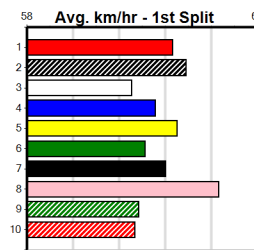

MERV JENNINGS SIGNS

Distance: 460m, Race Type: Mixed 6/7, Total Prizemoney: $2,925
1st: $1,950, 2nd: $600, 3rd: $300, 4th: $75

Watchdog Tips:

Bet:

Form Box	Wgt	Dist	Track	Date	Time	BON	Margin	1st/2nd (Time)	PIR	Checked	Comment	WR	Split 1	S/P	Grade

1

DUPLICITOUS [7]

BK Bitch Jul-22 Sire: FERNANDO BALE Dam: SILKEN
Owner(s): G Farrugia
Winning Distances: < 300m (0) 300 - 399m (0) 400 - 499m (0) 500 - 599m (1) 600 - 699m (0) > 700m (0)
Winning Weights: 24.4(1)

2nd (3)	25.1	525	MEP	R2	01-May-24	30.91	29.74	4.25L BOB DEEDS (30.63)	M/5222	.	.	.	5.34	$3.70	M
5th (5)	25.3	520	GEL	R4	07-May-24	31.20	30.39	11.00 LIVEABLE (30.44)	M/2566	.	.	.	5.53	$4.60	M
8th (6)	25.3	400	GEL	R2	18-Jun-24	24.26	22.63	22.00 JERSEY JET (22.72)	M/58	.	V10	.	8.73	$3.30	M
1st (2)	24.4	525	MEP	R1	31-Jul-24	30.43	29.92	2.00L ROMANTIC RED (30.57)	M/1111	.	.	.	5.17	$2.40	M
7th (3)	24.1	515	SAN	R2	08-Aug-24	30.48	29.36	15.00 MEPUNGA ROCKY (29.50)	Q/3777	.	.	.	5.21	$12.90	RW
8th (6)	24.2	515	SAN	R1	15-Aug-24	30.42	29.09	12.00 MEPUNGA ROCKY (29.59)	M/7888	.	V7	.	5.29	$33.80	X67
ST (-)	24.3	400	GEL	.	27-Aug-24	25.85	.	0.01L Trial Cleared	Q/11	.	1of4	.	6.56	.	ST
4th (8)	25.2	400	GEL	R9	01-Nov-24	23.12	22.44	8.00L QILIN BALE (22.58)	S/55	.	.	.	8.75	$11.50	RW

Last 3 wins NOT included above

Trainer: Jeffrey Britton (Anakie)

Box History

Bx	1st	2nd	3rd	4th	5th	6th	7th	8th
1								
2	1	1		1				
3		1					1	
4								
5					1			
6								2
7						1		
8		2		1				

Prize Best $4140.00
Starts 26.28(2)-19/4/24
Trk/Dts 12-1-4-0
APM 1-0-0-0 1648

2

PAW ZEVA (NSW)[7]

WBEF Bitch Jan-23 Sire: FERNANDO BALE Dam: ZELZER ALLEN
Owner(s): B Wheeler
Winning Distances: < 300m (0) 300 - 399m (0) 400 - 499m (0) 500 - 599m (1) 600 - 699m (0) > 700m (0)
Winning Weights: 27.9(1)

3rd (2)	27.5	525	MEP	R1	18-Sep-24	30.69	29.87	2.25L LALA BUFFY (30.54)	Q/1222	.	.	.	5.22	$2.50	M
1st (1)	27.9	525	MEP	R3	25-Sep-24	30.40	29.64	1.00L FEAT OF STRENGTH (30.47)	Q/1111	.	.	.	5.10	$2.50	M
8th (7)	27.4	450	BAL	R11	02-Oct-24	25.96	25.12	9.50L WHISKY TRIP (25.32)	M/555	.	.	.	6.74	$11.20	X67
3rd (8)	27.6	450	BAL	R9	09-Oct-24	25.88	25.19	3.5L PAW YANELLE (25.64)	M/322	.	.	.	6.66	$4.60	7
8th (2)	27.8	525	MEA	R1	12-Oct-24	31.54	29.95	14.00 PAW YANELLE (30.58)	Q/3588	.	.	.	5.21	$7.70	X67
8th (7)	27.8	450	BAL	R3	30-Oct-24	26.16	25.27	6.50L TINKER LEE (25.72)	M/536	.	.	.	6.67	$13.90	7

Last 3 wins NOT included above

Trainer: Thomas Dailly (Anakie)

Box History

Bx	1st	2nd	3rd	4th	5th	6th	7th	8th
1	1							
2			1					1
3								
4								
5								
6								
7								2
8			1					

Prize Best $2495.00
Starts FSH
Trk/Dts 6-1-0-2
APM 0-0-0-0 2056