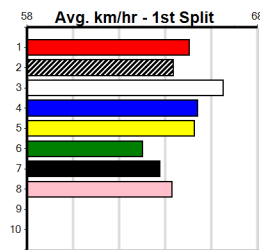

NP ELECTRICAL

Distance: 400m, Race Type: Free For All, Total Prizemoney: $3,360
1st: $2,250, 2nd: $690, 3rd: $345, 4th: $75

Watchdog Tips:

Bet:

Form	Box	Wgt	Dist	Track	Date	Time	BON	Margin	1st/2nd (Time)	PIR	Checked	Comment	WR	Split 1	S/P	Grade

TINKER DOT [3]
WBK Bitch Jan-22 Sire: FERNANDO BALE Dam: TINKER MARY
Owner(s): Burns Racing (SYN), C Burns, J Burns Trainer: Craig Burns (Balliang)
Winning Distances: < 300m (0) 300 - 399m (3) 400 - 499m (5) 500 - 599m (0) 600 - 699m (0) > 700m (0)
Winning Weights: 26.9(1) 27.0(1) 27.1(1) 27.2(2) 27.3(1) 27.4(1) 27.6(1)

3rd (5)	27.3	390	WBL	R7	19-Sep-24	22.53	22.11	6.50L	LEKTRA TONY (22.11)	Q/33	.	.	.	8.81	$7.10	X34
2nd (4)	27.3	390	BAL	R13	25-Sep-24	22.48	22.31	2.50L	GUNAI LILLY (22.32)	M/43	.	.	.	8.45	5	
2nd (7)	27.4	410	HOR	R7	01-Oct-24	23.45	22.85	6.50L	ZIPING POITIER (23.03)	M/23	.	VO	.	10.33	$2.70	X45
3rd (6)	27.6	390	BAL	R13	09-Oct-24	22.23	22.06	2.00L	ASTON AURELIA (22.10)	M/33	.	.	.	8.45	$12.00	X45
2nd (8)	27.8	390	BAL	R12	16-Oct-24	22.19	21.97	2.00L	BLACK VIPER (22.05)	Q/22	.	.	.	8.41	$5.30	X45
3rd (6)	28.2	390	BAL	R11	23-Oct-24	22.13	21.71	3.00L	CHEMICAL EROSION (21.93)	Q/33	.	.	.	8.44	$5.40	5H
7th (7)	28.1	390	BAL	R10	30-Oct-24	22.04	21.83	18.00	SERIAL STICKER (21.83)	M/55	.	.	.	8.73	$9.60	5F
2nd (2)	28.1	410	HOR	R7	05-Nov-24	23.24	22.93	1.5L	ELARA BALE (23.14)	Q/11	.	SW	.	10.28	$3.10	5

Last 3 wins NOT included above

1st (6)	27.0	400	GEL	R8	21-May-24	22.48	22.48	4.00L	YOU YANG YAALA (22.75)	Q/11	.	.	.	8.26	$1.70	X45
1st (1)	27.1	400	GEL	R7	28-Jun-24	22.57	22.38	3.00L	SHE'S MAGICAL (22.77)	Q/11	.	.	.	8.35	$3.50	X45
1st (3)	27.6	390	SHP	R12	02-Sep-24	22.18	21.92	1.00L	CARAJILLO (22.24)	Q/11	.	.	.	8.38	$4.70	5

Box History

Bx	1st	2nd	3rd	4th	5th	6th	7th	8th
1	1	1	1					
2		1				1		
3	2	1			1			
4	2	3	1					1
5			1	1				1
6	1		4	2		1		
7	1	1	2		1			2
8	1	3		1	1			

Prize Best Starts Trk/Dts APM $24130.00 22.48(6)-21/5/24 40-8-10-9 10-5-2-1 10726