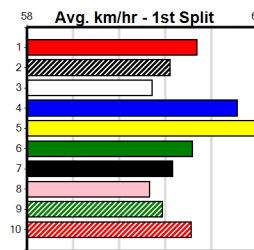

Watchdog Tips:

Bet:

Form Box Wgt Dist Track Date Time BON Margin 1st/2nd (Time) PIR Checked Comment W/R Split 1 S/P Grade

1

MEPUNGA REWARD [5]
WBD Dog Apr-22 Sire: FERNANDO BALE Dam: MEPUNGA ISLA Trainer: Jeffrey Britton (Anakie)
Owner(s): B Smith
Winning Distances: < 300m (0) 300 - 399m (0) 400 - 499m (0) 500 - 599m (7) 600 - 699m (0) > 700m (0)
Winning Weights: 31.5(1) 31.6(3) 31.7(1) 31.9(1) 32.2(1)

Box	1st	2nd	3rd	4th	5th	6th	7th	8th
1	1							
2	1							
3	2	1	1					
4								
5	1				1			
6								
7	1		1					
8	1	1						

Prize Best Starts Trk/Dts APM: $6105.00 FSH 13-7-2-2 0-0-0-0 12721

3rd (3) 32.0 525 MEA R8 27-Jan-24 30.22 29.94 4.00L LAUNCH CODE (29.94) M/6544 . . . . 5.25 $2.80 FFA
2nd (3) 31.9 525 MEA R6 10-Feb-24 30.27 29.54 3.5L FRED ROSE (30.04) M/4532 . . . . 5.15 $4.60 S
3rd (7) 31.8 525 MEA R5 17-Feb-24 30.01 29.53 7.00L MORTON (29.53) M/6654 . . . . 5.20 $8.20 SSF
5th (5) 31.8 525 MEA R7 24-Feb-24 30.06 29.71 3.75L IKE BALE (29.81) M/5565 . . . . 5.20 $5.00 S
1st (8) 31.6 515 SAN R2 14-Mar-24 29.43 29.27 0.75L ZIPPING GRYLLIS (29.47) M/3333 . SW . 5.20 $2.70 SH
1st (1) 31.7 515 SAN R7 21-Mar-24 29.37 29.27 2.75L ON HIGH ALERT (29.56) M/3332 . SW . 5.15 $2.50 SSF
P (3) 31.9 515 SAN R6 28-Mar-24 0.00 29.45 . CRUISING DEBBIE (29.51) M/668 . V18 . 5.14 $3.90 GRP3
ST (-) 32 400 GEL 22-Oct-24 22.23 0.01L Trial Cleared M . 1of1 . . . . ST

Last 3 wins NOT included above

1st	2nd	3rd	4th	5th	6th	7th	8th
1st (2) 31.6 525 MEA R1 30-Dec-23 30.02 29.95 1.75L TOMMY TEQUILA (30.14) M/5333 . . . . 5.28 $2.90 X67							
1st (3) 31.5 515 SAN R5 04-Jan-24 29.27 29.27 4.75L PEACOCK (29.58) M/2211 . SW . 5.22 $2.50 5							
1st (7) 31.6 525 MEA R5 20-Jan-24 29.84 29.69 1.25L ZIPPING MINAJ (29.93) M/6653 . SW . 5.30 $2.90 5F