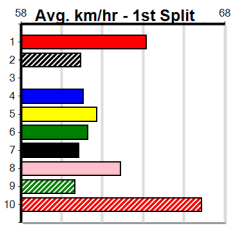

Mobile Form Guide

Average Winning Time:

Distance	Grade	Avg. Time
300m	Grade 5 T3	16.96
300m	Tier 3 - Grade 6	16.99
300m	Tier 3 - Grade 7	17.04
300m	Tier 3 - Maiden	17.17
350m	Grade 5 T3	19.60
350m	Tier 3 - Grade 6	19.63
350m	Tier 3 - Grade 7	19.75

Track Record:

Distance	Time	Greyhound	Date Set
300m	16.057	UNLEASH COLLINDA	11-Dec-22
350m	18.641	UNLEASH COLLINDA	19-Feb-23

SPORTSBET NOBODY DOES IT EASIER

Distance: 300m, Race Type: Tier 3 - Maiden, Total Prizemoney: \$1,530
1st: \$1,000, 2nd: \$320, 3rd: \$160, 4th: \$50