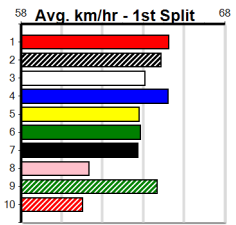

Watchdog Tips:

0 0 0 0

Bet: