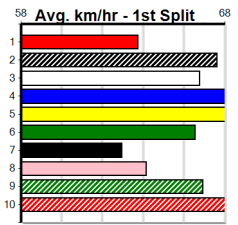

Healesville

8

1:27PM

(VIC time)

MONTROSE IGA LIQUOR

Distance: 350m, Race Type: Grade 5 T3, Total Prizemoney: \$1,530
1st: \$1,000, 2nd: \$320, 3rd: \$160, 4th: \$50

Watchdog Tips: **0 0 0 0** Bet: **.**

Form	Box	Weight	Dist	Track	Date	Time	BON	Margin	1st/2nd (Time)	PIR	Checked	Comment	W/R	Split 1	S/P	Grade
1 BE YOURSELF [5]																
BK	B				Nov-20		BERNARDO		ZIPPING TINA							
Trainer: Gary Mcmillan (Nambrok)																
2nd (1)	25.3	515	SAP	R10	21-Oct-24	30.24	29.38	3.00	BUSTER'S DREAM (30.03)	Q/2222	.	.	.	5.23	\$25.10	5NP
4th (7)	25.5	435	SLE	R12	23-Oct-24	25.04	24.65	6.00	PARIS CALLING (24.65)	M/244	.	.	.	5.33	\$21.30	5
7th (5)	25.1	510	SLE	R8	30-Oct-24	29.49	28.98	7.50	GIN CHASER (28.98)	M/777	.	.	.	9.57	\$63.90	5
2nd (1)	25.1	515	SAP	R12	02-Nov-24	30.18	29.56	6.50	SINGLE LADIES (29.76)	Q/1222	.	.	.	5.20	\$15.10	5NP
Owner(s): G Mcmillan																
2 SLIPPERY SHARK (NSW)[5]																
BE	D				Dec-20		PINDARI EXPRESS		JAYDA ROSE							
Trainer: Michael Franklin (Bacchus Marsh)																
1st (6)	29.4	300	HVL	R5	11-Oct-24	17.16	16.95	1.00	SHE CAN DREAM (17.22)	M/6	.	.	.	4.01	\$5.50	T3-5
4th (8)	29.6	300	HVL	R3	18-Oct-24	17.11	16.76	2.50	ARTEMIS ONE (16.94)	M/6	.	.	.	4.08	\$3.80	T3-5
3rd (8)	29.3	300	HVL	R4	28-Oct-24	17.16	16.85	3.5	ROCK BALBOA (16.91)	M/8	.	.	.	4.16	\$2.00	5
5th (6)	29.2	300	HVL	R4	01-Nov-24	17.24	16.82	2.25	LOUR BOY MAESTRO (17.09)	M/7	.	.	.	4.08	\$2.10	T3-5
Owner(s): R Franklin																
3 REDSHIFT ROMEO (NSW)[5]																
BEF	D				Mar-21		BARCIA BALE		TAYLOR MADE STAR							
Trainer: Kenneth Kubik (Seymour)																
7th (6)	35.3	450	SHP	R7	27-Jun-24	26.59	25.71	7.00	JOSIE'S JEWEL (26.11)	Q/237	.	.	.	6.75	\$17.90	5
7th (3)	35.1	450	SHP	R8	19-Jul-24	27.17	25.70	21.00	TESSA ORCHID (25.70)	S/777	.	V7	.	8.10	\$26.30	5
8th (5)	34.7	500	BEN	R8	07-Aug-24	29.49	28.36	16.00	KRAKEN SHOUT (28.41)	Q/258	.	.	.	6.66	\$47.00	5
7th (8)	36.0	450	SHP	R6	12-Sep-24	26.34	25.54	7.50	LKABUTO BALE (25.85)	S/545	.	.	.	6.84	\$24.70	5
Owner(s): K Kubik																
4 GET A GRIP [5]																
RF	D				Nov-21		ASTON DEE BEE		COSMIC KATIE							
Trainer: Brad Sands (Pakenham)																
5th (3)	35.0	350	HVL	R8	09-Oct-24	19.72	19.45	4.00	CHESTER CAMPBELL (19.45)	M/2	.	.	.	6.58	\$13.90	5
3= (5)	34.7	350	HVL	R8	25-Oct-24	19.96	19.78	2.00	ZIPPI MUSTANG (19.83)	M/1	.	.	.	6.58	\$10.20	T3-5
3rd (8)	34.6	350	HVL	R6	28-Oct-24	19.85	19.60	3.5	LBERN BY (19.60)	M/2	.	.	.	6.62	\$6.60	5
3rd (3)	34.5	350	HVL	R8	01-Nov-24	19.82	19.69	1.00	REV QUERIDA (19.75)	M/4	.	.	.	6.63	\$18.60	T3-5
Owner(s): B Sands																
5 PURE PROMISE [5]																
BD	B				Dec-18		UNLAWFUL ENTRY		WEST ON XANDI							
Trainer: Steven Collyer (North Coburg)																
1st (6)	28.4	350	HVL	R7	02-Oct-24	20.03	19.63	1.00	LAKODA SUNSET (20.08)	M/1	.	.	.	6.73	\$2.10	5
5th (5)	28.4	350	HVL	R8	18-Oct-24	19.87	19.53	5.00	DOWN SOUTH GIRL (19.53)	M/8	.	.	.	6.71	\$25.20	T3-5
2nd (8)	28.0	350	HVL	R7	25-Oct-24	20.02	19.78	0.10	SAPPHIRE SPEED (20.01)	Q/1	.	.	.	6.64	\$2.80	T3-5
2nd (5)	28.0	350	HVL	R7	01-Nov-24	20.09	19.69	1.75	LMY BOY TED (19.98)	M/2	.	.	.	6.69	\$5.90	T3-5
Owner(s): M Collyer																
6 ANOKE [5]																
BD	D				Sep-21		BARCIA BALE		MARLEY SPRITE							
Trainer: Vincent Daffy (Eumemmerring)																
5th (2)	33.9	400	WGL	R10	03-Oct-24	23.20	22.58	7.50	LASTON IMAGE (22.70)	M/76	.	.	.	8.67	\$6.30	T3-5
5th (5)	33.5	460	WGL	R6	10-Oct-24	26.65	25.83	12.00	VIPER (25.83)	M/333	.	.	.	6.74	\$7.90	T3-5
2nd (4)	33.1	350	HVL	R7	18-Oct-24	19.82	19.53	0.50	WALTZING EMBERS (19.80)	M/2	.	V10	.	6.57	\$3.60	T3-5
ST (-)	32.6	300	HVL		01-Nov-24	17.46		1.00	Trial Cleared	M/21	.	1of4	.	4.07	\$.	ST
Owner(s): J Daffy																
7 HIGHLAND WARRIOR [5]																
BK	D				Mar-22		SENNACHIE		LIGHT VIEW							
Trainer: Christian Wilk (Tanjil South)																
5th (3)	30.3	460	GEL	R7	08-Oct-24	26.70	26.12	6.50	JOLLY JOHNNY (26.27)	S/324	.	.	.	6.81	\$9.10	5
3rd (5)	31.0	450	BAL	R7	14-Oct-24	26.11	25.41	3.00	SHAKA BIG CHIEF (25.91)	M/323	.	.	.	6.80	\$4.10	T3-RW
8th (3)	31.1	460	GEL	R6	21-Oct-24	27.24	25.87	15.00	CRYPTO ROYALTY (26.21)	S/558	.	.	.	6.95	\$6.90	5
4th (8)	31.4	400	WGL	R10	31-Oct-24	23.42	22.67	11.00	LNIKITA BALE (22.67)	S/55	.	.	.	8.95	\$10.50	T3-5
Owner(s): Eye Candy (SYN), C Wilk, K Gorman																
8 HATENNA BALE (NSW)[5]																
BK	B				May-21		ALLEN DEED		DYNA ZESTY							
Trainer: Robert Camilleri (Lara)																
5th (1)	27.9	450	SHP	R8	03-Oct-24	25.77	25.46	1.75	DEMON KYSAIAH (25.66)	M/555	.	.	.	6.89	\$11.00	T3-5
8th (4)	28.0	510	SLE	R6	13-Oct-24	29.23	28.75	7.00	FLYING ENVY (28.75)	M/888	.	.	.	9.61	\$51.30	X45
8th (4)	28.0	450	BAL	R8	17-Oct-24	26.15	25.70	6.50	LOUR LAST HOPE (25.73)	M/888	.	.	.	6.88	\$12.30	T3-5
7th (3)	27.8	425	BEN	R9	23-Oct-24	24.55	24.02	7.50	LDUCHESS GEORGIA (24.02)	M/877	.	.	.	6.89	\$42.40	T3-5
Owner(s): B Wheeler																
9 SAPPHIRE SPEED [5] Res.																
BE	D				Feb-21		BERNARDO		FERNANDO'S ANGEL							
Trainer: Paul Ellul (Noble Park North)																
6th (1)	29.8	300	HVL	R11	02-Oct-24	17.53	16.91	4.50	BE CHARMING (17.23)	M/6	.	.	.	4.04	\$3.90	5
6th (5)	30.1	350	HVL	R7	09-Oct-24	20.10	19.45	6.00	MISS DAICOS (19.69)	M/4	.	.	SW	6.77	\$10.60	5
1st (6)	30.0	350	HVL	R7	25-Oct-24	20.01	19.78	0.10	PURE PROMISE (20.02)	M/2	.	.	SW	6.73	\$3.50	T3-5
6th (6)	30.2	350	HVL	R6	01-Nov-24	20.20	19.69	6.00	ZIPPING GEPPETTO (19.80)	M/1	.	.	.	6.63	\$13.00	T3-5
Owner(s): M Williams																
10 WALTZING EMBERS [5] Res.																
WBD	B				Feb-22		JS FLAMIN ACE		MINI FERNANDO							
Trainer: Gavin Ithier (Devon Meadows)																
3rd (6)	23.1	300	HVL	R9	11-Oct-24	17.34	16.95	3.75	LPATH TO NIRVANA (17.08)	M/2	.	.	.	4.02	\$22.70	T3-RW
1st (5)	23.0	350	HVL	R7	18-Oct-24	19.80	19.53	0.50	LANOKE (19.82)	Q/1	.	.	.	6.55	\$30.90	T3-5
4th (8)	23.2	350	HVL	R7	28-Oct-24	20.34	19.60	4.50	LLELSIE DREAMING (20.03)	Q/3	.	.	.	6.75	\$8.10	5
7th (2)	23.3	300	HVL	R3	01-Nov-24	17.52	16.82	5.50	LDONEGAL EXPRESS (17.14)	M/5	.	.	.	4.10	\$36.10	T3-5
Owner(s): G Ithier																