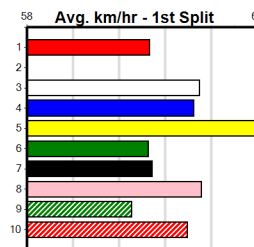

RSN GREY AREAS - WEDNESDAY & FRIDAY

2
11:27AM

(VIC time)

Distance: 300m, Race Type: Tier 3 - Grade 7, Total Prizemoney: $1,530
1st: $1,000, 2nd: $320, 3rd: $160, 4th: $50

Watchdog Tips: ☐ ☐ ☐ ☐ ☐ **Bet:** ☐

Form Box	Wgt	Dist	Track	Date	Time	BON	Margin	1st/2nd (Time)	PIR	Checked	Comment	WR	Split 1	S/P	Grade

BOOK OF CAPERS [7]

BK Dog Dec-20 Sire: MY BRO FABIO Dam: LOVE CAPERS
Owner(s): J Stemmer
Trainer: Jason Stemmer (Bangholme)
Winning Distances: < 300m (0) 300 - 399m (1) 400 - 499m (0) 500 - 599m (0) 600 - 699m (0) > 700m (0)
Winning Weights: 31.3(1)

2nd (2)	33.6	350	TRA	R10	20-Mar-24	20.51	20.19	2.50L FEROCIOUS SANDY (20.35)	M/33	.	.	.	6.77	$3.80	7
8th (7)	33.3	425	BEN	R1	26-Mar-24	25.57	23.91	20.00 BRAVADO (24.20)	M/788	.	.	.	6.81	$69.30	7
8th (2)	33.1	395	TRA	R4	06-Apr-24	23.04	22.30	9.00L BRAEMAR ELSIE (22.42)	M/788	.	.	.	3.82	$26.90	X67
4th (7)	32.0	300	HVL	R10	19-Sep-24	17.30	16.83	3.5L HALF MAC (17.07)	M/2	.	.	.	4.02	$24.70	T3-7
7th (8)	32.1	300	HVL	R3	09-Oct-24	17.53	16.85	5.00L OLYMPIC HISTORY (17.18)	.	.	.	.	.	$38.80	X67
6th (2)	32.2	390	WBL	R9	14-Oct-24	23.49	22.43	12.00 ASTON BLEND (22.70)	Q/67	.	.	.	9.11	$30.10	7
7th (8)	32.2	300	HVL	R9	18-Oct-24	17.28	16.76	5.00L EPISODE FIVE (16.93)	M/6	.	.	.	4.09	$29.10	T3-7
2nd (1)	32.2	300	HVL	R10	28-Oct-24	17.55	16.85	2.00L APRIL OH ZEAL (17.41)	M/4	.	.	.	4.16	$18.80	X67

Last 3 wins NOT included above

1st (4)	31.3	300	HVL	R1	16-Jun-23	17.23	16.90	0.25L SPIRIT OF PANAMA (17.24)	M/2	.	SW	.	3.94	$13.70	T3-M

Box History

Bx	1st	2nd	3rd	4th	5th	6th	7th	8th
1		2		2	1			
2		1			1	1		2
3				1				2
4	1			1				1
5			2					1
6		1		1	1	1	1	1
7			1	4	1	1	1	1
8				1				2

Prize Best	$3490.00
Starts	16.98(1)-8/3/24
Trk/Dts	35-1-4-3
APM	17-1-3-0
	663

WHISKEY SPLASH [7]

WBK Bitch Apr-21 Sire: WHISKEY RIOT Dam: LEKTRA MISS
Owner(s): J Belsham
Trainer: Damien Belsham (Longwarry)
Winning Distances: < 300m (0) 300 - 399m (1) 400 - 499m (0) 500 - 599m (0) 600 - 699m (0) > 700m (0)
Winning Weights: 24.1(1)

7th (7)	24.5	300	HVL	R3	30-Jul-24	17.65	16.89	4.25L WALTZING EMBERS (17.35)	M/2	.	VO	.	4.01	$45.10	T3-7
8th (2)	24.1	300	HVL	R2	02-Aug-24	17.62	16.98	7.50L LITTLE MISS ENVY (17.11)	M/2	.	.	.	4.05	$54.00	T3-7
5th (6)	24.2	300	HVL	R3	12-Aug-24	17.34	16.88	3.00L SHE CAN DREAM (17.14)	M/1	.	.	.	4.01	$24.80	7
6th (4)	25.0	300	HVL	R1	19-Aug-24	17.65	16.86	5.00L HOTSPOT HERO (17.30)	M/3	.	.	.	4.10	$17.80	T3-RW
8th (2)	24.8	300	HVL	R2	06-Sep-24	17.80	16.80	12.00 PAW OLYMPIA (17.02)	M/2	.	.	.	4.02	$35.40	T3-7
2nd (4)	25.2	300	HVL	R3	13-Sep-24	17.22	16.77	2.00L ESPECIAL CHARLIE (17.09)	Q/1	.	.	.	3.97	$34.00	T3-7
8th (3)	25.0	300	HVL	R3	20-Sep-24	17.59	16.86	11.00 ITHACAN GODDESS (16.86)	M/4	.	V10	.	4.08	$39.20	7
8th (5)	25.2	300	HVL	R3	25-Oct-24	17.89	16.95	7.50L MAN OF ACTION (17.37)	M/6	.	.	.	4.07	$104.60	T3-7

Last 3 wins NOT included above

1st (5)	24.1	350	TRA	R1	15-Jul-24	20.72	20.27	1.00L DAWN OF DELTA (20.78)	Q/11	.	.	.	6.75	$8.00	T3-M

Box History

Bx	1st	2nd	3rd	4th	5th	6th	7th	8th
1		1						1
2						1		2
3		1	1			2		1
4		1	2			1	1	1
5	1		1			1	1	3
6					1			3
7				1			2	2
8		1	1			2	2	1

Prize Best	$3130.00
Starts	17.22(4)-13/9/24
Trk/Dts	36-1-4-5
APM	18-0-2-1
	1196