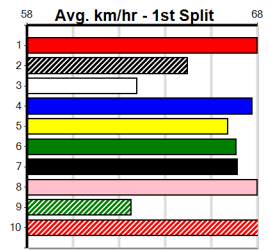

MR HUMMER LIMOS

Distance: 350m, Race Type: Grade 5 T3, Total Prizemoney: $1,530
1st: $1,000, 2nd: $320, 3rd: $160, 4th: $50

Watchdog Tips:

Bet:

Table with columns: Form Box, Wgt, Dist, Track, Date, Time, BON, Margin, 1st/2nd (Time), PIR, Checked, Comment, W/R, Split 1, S/P, Grade

WALTZING BLAZE [5]
WRBD Dog Feb-22 Sire: JS FLAMIN ACE Dam: MINI FERNANDO
Owner(s): G Ithier
Trainer: Gavin Ithier (Devon Meadows)
Winning Distances: < 300m (0) 300 - 399m (3) 400 - 499m (0) 500 - 599m (0) 600 - 699m (0) > 700m (0)
Winning Weights: 31.3(1) 31.8(1) 34.7(1)
Box History table and Prize Best Starts table included.

SNOW ROYALE (NSW)[5]
DKBD Bitch Apr-21 Sire: FERNANDO BALE Dam: SNOW FANTASY
Owner(s): K Doidge
Trainer: Kenneth Doidge (Murchison)
Winning Distances: < 300m (0) 300 - 399m (0) 400 - 499m (3) 500 - 599m (0) 600 - 699m (0) > 700m (0)
Winning Weights: 28.5(1) 28.7(1) 28.8(1)
Box History table and Prize Best Starts table included.

JELLICENT BALE (NSW)[5]
BK Bitch May-21 Sire: ALLEN DEED Dam: DYNA ZESTY
Owner(s): B Wheeler
Trainer: Robert Camilleri (Lara)
Winning Distances: < 300m (0) 300 - 399m (1) 400 - 499m (4) 500 - 599m (0) 600 - 699m (0) > 700m (0)
Winning Weights: 26.7(2) 27.0(2) 27.9(1)
Box History table and Prize Best Starts table included.

NOT FORGIVEN [5]
BK Bitch Jan-22 Sire: MEPUNGA BLAZER Dam: TROUBLE BREWING
Owner(s): D Schwarz
Trainer: David Schwarz (Dallas)
Winning Distances: < 300m (0) 300 - 399m (4) 400 - 499m (1) 500 - 599m (0) 600 - 699m (0) > 700m (0)
Winning Weights: 27.7(1) 28.1(1) 28.3(1) 28.6(2)
Box History table and Prize Best Starts table included.

RIVER KING [5]
BK Dog Feb-22 Sire: LIGHTNING FRANK Dam: NAYLA SWIFT
Owner(s): Koolie Boys (SYN), H Johnson, M O'rourke
Trainer: Garry Johnson (Chum Creek)
Winning Distances: < 300m (0) 300 - 399m (3) 400 - 499m (1) 500 - 599m (0) 600 - 699m (0) > 700m (0)
Winning Weights: 34.1(1) 34.5(1) 34.6(1) 35.0(1)
Box History table and Prize Best Starts table included.