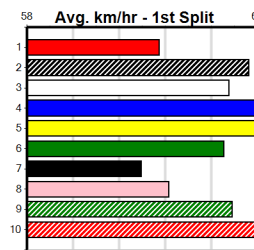

MONTROSE IGA LIQUOR

8

1:27PM

(VIC time)

Distance: 350m, Race Type: Grade 5 T3, Total Prizemoney: $1,530
1st: $1,000, 2nd: $320, 3rd: $160, 4th: $50

Watchdog Tips:

Bet:

Form Box	Wgt	Dist	Track	Date	Time	BON	Margin	1st/2nd (Time)	PIR	Checked	Comment	WR	Split 1	S/P	Grade

1 BE YOURSELF [5]

BK Bitch Nov-20 Sire: BERNARDO Dam: ZIPPING TINA Trainer: Gary Mcmillan (Nambrok)

Owner(s): G Mcmillan
Winning Distances: < 300m (0) 300 - 399m (4) 400 - 499m (0) 500 - 599m (0) 600 - 699m (0) > 700m (0)
Winning Weights: 24.5(2) 24.8(1) 24.9(1)

4th (4)	24.5	350	SLE	R12	25-Sep-24	25.53	24.88	3.25L POPCORN IRA (25.30)	M/255	.	.	.	5.38	$4.10	5
4th (1)	24.3	300	HVL	R12	02-Oct-24	17.56	16.91	3.75L INTER BLACK FIRE (17.31)	M/4	.	.	.	4.02	$11.00	5
8th (7)	25.1	350	HVL	R7	09-Oct-24	20.25	19.45	8.50L MISS DAICOS (19.69)	M/8	.	.	.	6.89	$42.10	5
8th (6)	25.3	300	HVL	R12	11-Oct-24	17.50	16.95	8.00L LITTLE WHIP (16.95)	M/4	.	.	.	4.07	$109.80	T3-5
2nd (1)	25.3	515	SAP	R10	21-Oct-24	30.24	29.38	3.00L BUSTER'S DREAM (30.03)	Q/2222	.	.	.	5.23	$25.10	5NP
4th (7)	25.5	435	SLE	R12	23-Oct-24	25.04	24.65	6.00L PARIS CALLING (24.65)	M/244	.	.	.	5.33	$21.30	5
7th (5)	25.1	510	SLE	R8	30-Oct-24	29.49	28.98	7.50L GIN CHASER (28.98)	M/777	.	.	.	9.57	$63.90	5
2nd (1)	25.1	515	SAP	R12	02-Nov-24	30.18	29.56	6.50L SINGLE LADIES (29.76)	Q/1222	.	.	.	5.20	$15.10	5NP

Last 3 wins NOT included above

1st (1)	24.5	350	HVL	R5	29-May-23	20.06	19.72	1.25L BE RUGGED (20.15)	M/1	.	SW	.	6.72	$5.40	T3-RW
1st (8)	24.5	350	TRA	R2	19-Jul-23	20.02	19.69	3.5L BE RUGGED (20.26)	Q/11	.	.	.	6.68	$6.30	RW
1st (7)	24.9	350	HVL	R7	17-Nov-23	19.86	19.64	2.00L SUPERIOR SHIRLEY (19.99)	M/1	.	SW	.	6.65	$22.60	T3-5

Box History

Bx	1st	2nd	3rd	4th	5th	6th	7th	8th
1	1	3	1	1	2	3	3	
2								
3			1	3		6	2	4
4	1	1	1	2	2	1	2	5
5				1		1	4	1
6	1	1			1	2	4	3
7	1	1	1	2		3	1	4
8	1		1		1	1		

Prize Best Starts Trk/Dts APM: $10683.57, 19.86(7)-17/11/23, 87-4-6-4, 9-2-0-1, 2027