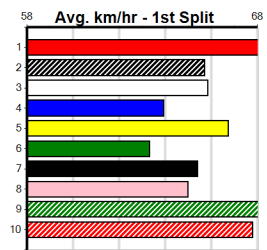

Watchdog Tips:

Bet:

Form Box	Wgt	Dist	Track	Date	Time	BON	Margin	1st/2nd (Time)	PIR	Checked	Comment	WR	Split 1	S/P	Grade

BEAR LEE TIME [5]

BD Dog Feb-20 Sire: BLACK BEAR LEE Dam: INMATE
Owner(s): Powellful Ryino (SYN), M Ryan, A Powell
Winning Distances: < 300m (0) 300 - 399m (11) 400 - 499m (0) 500 - 599m (0) 600 - 699m (0) > 700m (0)
Winning Weights: 31.0(1) 31.6(1) 31.9(1) 32.0(1) 32.2(1) 32.3(1) 32.5(2) 32.7(1) 32.9(1) 33.0(1)

3rd (7)	32.5	300	HVL	R10	05-Aug-24	17.24	16.92	0.75L FINLEY BALE (17.20)	Q/1	.	.	.	6.68	$19.70	T3-5
3rd (6)	32.2	300	HVL	R11	19-Aug-24	17.11	16.86	3.5L HAPPY CHICK (16.86)	S/7	.	.	.	4.13	$32.40	T3-5
4th (3)	31.9	300	HVL	R10	23-Aug-24	16.96	16.77	3.00L NEW ARRANGEMENT (16.77)	M/5	.	.	.	4.01	$15.20	T3-5
8th (3)	31.8	300	HVL	R3	06-Sep-24	17.40	16.80	8.50L MR. BARTENDER (16.81)	M/4	.	.	.	4.03	$10.80	T3-5
5th (1)	31.3	300	HVL	R10	04-Oct-24	17.14	16.70	4.50L ASIA (16.83)	M/5	.	.	.	4.01	$9.40	T3-5
2nd (2)	31.3	300	HVL	R10	11-Oct-24	17.12	16.95	1.25L BAMERA (17.03)	M/1	.	.	.	3.93	$18.20	T3-5
4th (7)	31.2	300	HVL	R11	18-Oct-24	17.08	16.76	4.75L DINOSAUR DEANO (16.76)	M/2	.	.	.	3.97	$6.80	T3-5
2nd (6)	31.5	300	HVL	R12	28-Oct-24	17.33	16.85	0.25L ARGYLE EMMA (17.32)	M/4	.	.	.	4.02	$2.60	5

Last 3 wins NOT included above

1st (5)	32.5	300	HVL	R4	22-Sep-23	17.46	16.76	0.50L SONIC CYCLONE (17.48)	S/7	.	.	.	4.11	$7.20	T3-5
1st (2)	32.5	300	HVL	R11	31-Jan-24	17.21	16.87	2.25L FINLAYSTONE (17.37)	M/6	.	.	.	4.09	$2.00	5
1st (2)	32.2	300	HVL	R4	23-Feb-24	17.17	16.85	2.25L PENNY BLUE DEMON (17.32)	M/5	.	.	.	3.97	$6.70	T3-5

Trainer: Darren Ryan (Boronia)

Box History

Bx	1st	2nd	3rd	4th	5th	6th	7th	8th
1	3	2	2	2	1			1
2	2	2						
3	1	1		3	1	2		2
4					2	2	2	
5	1			3		2	2	1
6	2	1	1	2	1	1		1
7	1		3	1		2	3	
8	1	2	1		1			1

Prize Best Starts Trk/Dts APM $17740.00 16.69(6)-28/8/22 65-11-6-7 61-11-6-7 1714