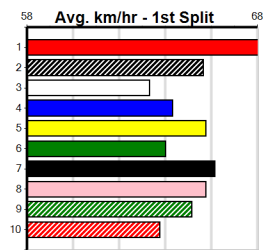

DREAMCHASERS - TICKETS ON SALE NOW

Distance: 300m, Race Type: Grade 5 T3, Total Prizemoney: $1,530
1st: $1,000, 2nd: $320, 3rd: $160, 4th: $50

Watchdog Tips: [ ] [ ] [ ] [ ] Bet: [ ]

Form Box Wgt Dist Track Date Time BON Margin 1st/2nd (Time) PIR Checked Comment W/R Split 1 S/P Grade

FULL ON AILEEN [5]
F Bitch Jan-21 Sire: BARCIA BALE Dam: INMATE
Owner(s): Powellful Ryino (SYN), M Ryan, A Powell
Trainer: Darren Ryan (Boronia)
Winning Distances: < 300m (0) 300 - 399m (5) 400 - 499m (0) 500 - 599m (0) 600 - 699m (0) > 700m (0)
Winning Weights: 30.6(1) 30.7(2) 30.9(1) 31.6(1)
Box History table and Prize Best Starts table included.

SINFUL SID [5]
WBK Dog Feb-20 Sire: AUSSIE INFRARED Dam: FAITH IN BEAR
Owner(s): Remembering Red (SYN), P Jones, M Barber, J Jones, P Kercher, T Murphy, T Kelly, S Andueza
Trainer: Paul Jones (Hoddles Creek)
Winning Distances: < 300m (0) 300 - 399m (4) 400 - 499m (9) 500 - 599m (0) 600 - 699m (0) > 700m (0)
Winning Weights: 31.1(1) 31.3(1) 31.5(1) 31.9(3) 32.5(1) 32.8(1) 33.0(1) 33.1(1) 33.2(1) 33.8(1) 34.1(1)
Box History table and Prize Best Starts table included.

EVEN CHANCE [5]
BK Dog Apr-22 Sire: BEAST UNLEASHED Dam: ZIPPING FREEMAN
Owner(s): G Collins
Trainer: Margery Quick (Haddon)
Winning Distances: < 300m (0) 300 - 399m (2) 400 - 499m (1) 500 - 599m (0) 600 - 699m (0) > 700m (0)
Winning Weights: 34.6(1) 34.9(1) 35.1(1)
Box History table and Prize Best Starts table included.

SUPER CEVICHE [5]
BK Bitch Feb-22 Sire: SHIMA SHINE Dam: SUPER C AZELLE
Owner(s): G Collins
Trainer: Margery Quick (Haddon)
Winning Distances: < 300m (0) 300 - 399m (2) 400 - 499m (1) 500 - 599m (0) 600 - 699m (0) > 700m (0)
Winning Weights: 27.5(1) 28.3(1) 29.0(1)
Box History table and Prize Best Starts table included.

HERD 'EM UP [5]
BK Bitch Jan-21 Sire: FABREGAS Dam: PROVEN SCARY
Owner(s): K Doidge
Trainer: Kenneth Doidge (Murchison)
Winning Distances: < 300m (0) 300 - 399m (7) 400 - 499m (3) 500 - 599m (0) 600 - 699m (0) > 700m (0)
Winning Weights: 27.4(1) 27.8(1) 27.9(1) 28.2(1) 28.4(1) 28.6(1) 29.1(1) 29.7(1) 29.8(2)
Box History table and Prize Best Starts table included.