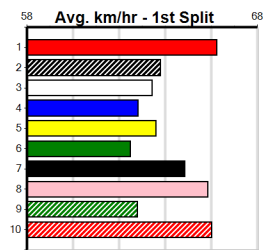

Distance: 350m, Race Type: Tier 3 - Grade 7, Total Prizemoney: $1,530
1st: $1,000, 2nd: $320, 3rd: $160, 4th: $50

Watchdog Tips: [ ] [ ] [ ] [ ] Bet: [ ]

METAL BENDER (NSW)[7]
BK Dog Oct-21 Sire: FLYING RICCIARDO Dam: ARIYA
Owner(s): M Salvatore
Trainer: Tony Salpigtidis (Plenty)
Winning Distances: < 300m (0) 300 - 399m (0) 400 - 499m (1) 500 - 599m (0) 600 - 699m (0) > 700m (0)
Winning Weights: 38.5(1)
Race results table with columns: Rank, Pos, Wgt, Dist, Track, Date, Time, BON, Margin, 1st/2nd (Time), PIR, Checked, Comment, W/R, Split 1, S/P, Grade.

GASLIGHT CAPERS [7]
BK Bitch Dec-20 Sire: MY BRO FABIO Dam: LOVE CAPERS
Owner(s): J Stemmer
Trainer: Jason Stemmer (Bangholme)
Winning Distances: < 300m (0) 300 - 399m (1) 400 - 499m (0) 500 - 599m (0) 600 - 699m (0) > 700m (0)
Winning Weights: 28.1(1)
Race results table with columns: Rank, Pos, Wgt, Dist, Track, Date, Time, BON, Margin, 1st/2nd (Time), PIR, Checked, Comment, W/R, Split 1, S/P, Grade.

COMO PRINCE [7]
WBD Dog May-21 Sire: FERNANDO BALE Dam: BETTA BALE
Owner(s): S Kennedy
Trainer: Sean Kennedy (Traralgon)
Winning Distances: < 300m (0) 300 - 399m (1) 400 - 499m (0) 500 - 599m (0) 600 - 699m (0) > 700m (0)
Winning Weights: 30.7(1)
Race results table with columns: Rank, Pos, Wgt, Dist, Track, Date, Time, BON, Margin, 1st/2nd (Time), PIR, Checked, Comment, W/R, Split 1, S/P, Grade.

EASY PIE [7]
BK Dog May-22 Sire: BERNARDO Dam: GLORIOUS
Owner(s): B Sands
Trainer: Dean Millier (Pakenham)
Winning Distances: < 300m (0) 300 - 399m (1) 400 - 499m (0) 500 - 599m (0) 600 - 699m (0) > 700m (0)
Winning Weights: 32.5(1)
Race results table with columns: Rank, Pos, Wgt, Dist, Track, Date, Time, BON, Margin, 1st/2nd (Time), PIR, Checked, Comment, W/R, Split 1, S/P, Grade.

BOSTON DASH [7]
BK Dog Jul-22 Sire: TOMMY SHELBY Dam: POPPO'S LEGACY
Owner(s): Millard Racing Group (SYN), S Millard, C Millard, D Millard
Trainer: Scott Millard (Kyneton)
Winning Distances: < 300m (0) 300 - 399m (0) 400 - 499m (1) 500 - 599m (0) 600 - 699m (0) > 700m (0)
Winning Weights: 33.3(1)
Race results table with columns: Rank, Pos, Wgt, Dist, Track, Date, Time, BON, Margin, 1st/2nd (Time), PIR, Checked, Comment, W/R, Split 1, S/P, Grade.

1

2

3

4

5