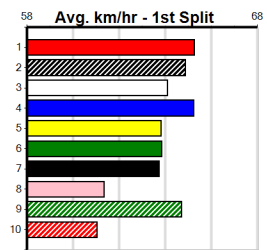

CENTRAL SCAFFOLDS

Distance: 300m, Race Type: Tier 3 - Grade 6, Total Prizemoney: $1,530
1st: $1,000, 2nd: $320, 3rd: $160, 4th: $50

Watchdog Tips:

Bet:

Form Box Wgt Dist Track Date Time BON Margin 1st/2nd (Time) PIR Checked Comment W/R Split 1 S/P Grade

SON OF DUKE [6] Biks
Owner(s): P Barry
Winning Distances: < 300m (0) 300 - 399m (1) 400 - 499m (1) 500 - 599m (0) 600 - 699m (0) > 700m (0)
Trainer: Peter Barry (Yallourn North)

YELLOW MONARO [6]
Owner(s): G Thorneycroft
Winning Distances: < 300m (0) 300 - 399m (2) 400 - 499m (0) 500 - 599m (0) 600 - 699m (0) > 700m (0)
Trainer: Gary Thorneycroft (Don Valley)

ZIPPING VELMA (NSW)[6]
Owner(s): Hallinan Hallinan (SYN), M Hallinan, F Hallinan
Winning Distances: < 300m (0) 300 - 399m (2) 400 - 499m (0) 500 - 599m (0) 600 - 699m (0) > 700m (0)
Trainer: Robert Camilleri (Lara)

WESTERN FEEL [6]
Owner(s): Eye Candy (SYN), C Wilk, K Gorman
Winning Distances: < 300m (0) 300 - 399m (2) 400 - 499m (0) 500 - 599m (0) 600 - 699m (0) > 700m (0)
Trainer: Judy Brereton (Tanjil South)

SLINGSHOT PENNY [6]
Owner(s): M Lingard
Winning Distances: < 300m (0) 300 - 399m (2) 400 - 499m (0) 500 - 599m (0) 600 - 699m (0) > 700m (0)
Trainer: Maria Lingard (Kilmore)

1

2

3

4

5