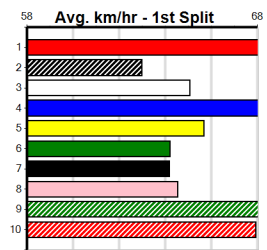

PITSTOP MOWER REPAIRS

Distance: 350m, Race Type: Grade 5 T3, Total Prizemoney: $1,530
1st: $1,000, 2nd: $320, 3rd: $160, 4th: $50

Watchdog Tips:

Bet:

Table with columns: Form Box, Wgt, Dist, Track, Date, Time, BON, Margin, 1st/2nd (Time), PIR, Checked, Comment, W/R, Split 1, S/P, Grade

ANGRY FRANKY [5]
BK Bitch Jan-22 Sire: FERAL FRANKY Dam: PHILADELPHIA PIP
Owner(s): M Collyer
Trainer: Steven Collyer (North Coburg)
Winning Distances: < 300m (0) 300 - 399m (6) 400 - 499m (0) 500 - 599m (0) 600 - 699m (0) > 700m (0)
Winning Weights: 27.1(1) 28.3(2) 28.7(1) 28.8(1) 28.9(1)
Box History table and Prize Best Starts table included.

EDI BALE (NSW)[5]
BK Bitch Dec-20 Sire: DYNA LACHLAN Dam: URSULA BALE
Owner(s): B Wheeler
Trainer: Robert Camilleri (Lara)
Winning Distances: < 300m (0) 300 - 399m (0) 400 - 499m (5) 500 - 599m (3) 600 - 699m (0) > 700m (0)
Winning Weights: 28.9(1) 29.6(1) 29.8(2) 30.0(1) 30.2(1) 30.3(1) 30.4(1)
Box History table and Prize Best Starts table included.

LITTLE FAST BULL (QLD)[5]
RF Bitch Mar-21 Sire: BARCIA BALE Dam: RICOLINA GIRL
Owner(s): BABY BULL (SYN), E Knott, C Knott
Trainer: Elise Knott (Carnegie)
Winning Distances: < 300m (0) 300 - 399m (3) 400 - 499m (0) 500 - 599m (0) 600 - 699m (0) > 700m (0)
Winning Weights: 25.3(1) 25.7(1) 25.8(1)
Box History table and Prize Best Starts table included.

BLUE CHINCHILLA [5]
BE Bitch Apr-22 Sire: SHIMA SHINE Dam: FLOSSING
Owner(s): A Powell
Trainer: Adele Powell (Stanhope)
Winning Distances: < 300m (0) 300 - 399m (5) 400 - 499m (0) 500 - 599m (0) 600 - 699m (0) > 700m (0)
Winning Weights: 27.3(1) 27.4(1) 27.6(1) 28.5(2)
Box History table and Prize Best Starts table included.

INTER CYBORG [5]
WRF Dog May-21 Sire: FERNANDO BALE Dam: INTER ELESHA
Owner(s): V Johnson
Trainer: Vanessa Johnson (Newborough)
Winning Distances: < 300m (0) 300 - 399m (5) 400 - 499m (3) 500 - 599m (1) 600 - 699m (0) > 700m (0)
Winning Weights: 27.9(1) 29.0(2) 29.4(1) 29.5(1) 29.9(1) 30.1(1) 30.3(1) 31.0(1)
Box History table and Prize Best Starts table included.

1

2

3

4

5