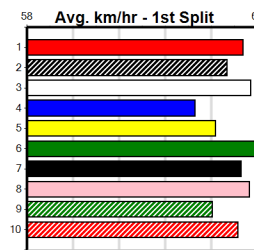

SPORTSBET TOPGUN

Distance: 525m, Race Type: S/E Group 1, Total Prizemoney: $220,000
1st: $150,000, 2nd: $40,000, 3rd: $20,000, 4th: $10,000

EXPLICIT (8) runs unrivalled times when out in the clear and he is drawn to get room initially.
EXCAVATION (2) once fully balanced can match it with any sprinter and is another who has drawn well. HECTOR FAWLEY (4) has an off the charts CV.

Watchdog Tips: 8 2 4 1 Bet: Box Quinella 2,4,8 ($10 for 333.33%)

ZIPPING MEGATRON (NSW)[5] Powerful sprinter, ideally drawn, each way. $6.50
RBD Dog Dec-21 Sire: SUPERIOR PANAMA Dam: ZIPPING MITZY
Trainer: Jason Magri (Kemps Creek)
Winning Distances: < 300m (0) 300 - 399m (0) 400 - 499m (1) 500 - 599m (12) 600 - 699m (0) > 700m (0)
Winning Weights: 35.1(1) 35.6(2) 35.7(1) 35.8(2) 36.0(3) 36.1(4)

EXCAVATION [4] One of the big guns, draw helps, danger. $4.20
DKBD Dog Jul-22 Sire: FERNANDO BALE Dam: THRIVING
Trainer: Jason Thompson (Pearcedale)
Winning Distances: < 300m (0) 300 - 399m (0) 400 - 499m (1) 500 - 599m (11) 600 - 699m (0) > 700m (0)
Winning Weights: 28.5(1) 28.6(1) 28.8(1) 29.0(1) 29.1(2) 29.2(1) 30.2(1) 30.4(2) 30.5(1) 30.8(1)

FLYING ZULU [3] Hit or miss early, big show with a timely start. $7.50
BEBD Dog Sep-21 Sire: ORSON ALLEN Dam: CYCLONE JEBEL
Trainer: Jason Thompson (Pearcedale)
Winning Distances: < 300m (0) 300 - 399m (0) 400 - 499m (9) 500 - 599m (11) 600 - 699m (0) > 700m (0)
Winning Weights: 33.5(1) 33.7(1) 33.8(2) 34.0(4) 34.1(2) 34.2(2) 34.3(4) 34.4(2) 34.5(1) 34.6(1)

HECTOR FAWLEY [3] Superstar who continues to perform at this level $7.50
BE Dog Dec-20 Sire: BERNARDO Dam: ROLANDA HOOCH
Trainer: Lisa Cockerell (Buckley)
Winning Distances: < 300m (0) 300 - 399m (0) 400 - 499m (0) 500 - 599m (22) 600 - 699m (4) > 700m (0)
Winning Weights: 33.5(1) 33.6(3) 33.7(2) 33.8(3) 33.9(6) 34.0(6) 34.1(2) 34.2(2) 34.3(1)

BLUE KERMARO (NSW)[4] Million dollar chase winner, needs to step cleanly $14.00
BE Dog Apr-22 Sire: BARCIA BALE Dam: KERMARO
Trainer: Joshua Formosa (Anakie)
Winning Distances: < 300m (0) 300 - 399m (0) 400 - 499m (1) 500 - 599m (8) 600 - 699m (0) > 700m (0)
Winning Weights: 32.0(1) 32.1(1) 32.3(1) 32.6(3) 32.8(3)

1

2

3

4

5