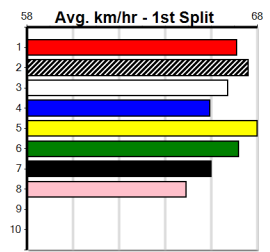

5

8:02PM

(VIC time)

Distance: 600m, Race Type: Mixed 4/5, Total Prizemoney: $10,375
1st: $7,000, 2nd: $2,150, 3rd: $1,075, 4th: $150

IRON ATLAS (5) had this same draw whn placed in a hot race here last week and with an ounce of luck early will take some stopping. COLAC KID (8) is a dog on the rise and will be ebttter for last weeks first 600m run.

Watchdog Tips: 5 8 2 1 Bet: Win 5

Form Box Wgt Dist Track Date Time BON Margin 1st/2nd (Time) PIR Checked Comment W/R Split 1 S/P Grade
GARRY STUN ON [5] Front runner, drawn to get room early, place. $7.50
WBE Dog Dec-20 Sire: FULLY LOADED Dam: EXPRESS ANGEL
Owner(s): M Reid
Trainer: Cole Brett (Kurunjang)
Winning Distances: < 300m (0) 300 - 399m (0) 400 - 499m (0) 500 - 599m (14) 600 - 699m (5) > 700m (0)
Winning Weights: 30.0(2) 30.4(2) 30.5(2) 30.6(2) 30.7(2) 31.0(2) 31.3(1) 31.5(1) 31.6(2) 32.1(1) 32.2(1) 32.4(1)
Box History
Prize Best Starts Trk/Dts APM

GROOVEBIRD [4] On speed runner, racing well enough, threat. $5.00
BK Bitch May-22 Sire: NEED MY MONEYNOW Dam: SAINT WEST
Owner(s): KRAMERICA (SYN), G Farrugia, W Gallagher
Trainer: Jeffrey Britton (Anakie)
Winning Distances: < 300m (0) 300 - 399m (0) 400 - 499m (1) 500 - 599m (7) 600 - 699m (2) > 700m (0)
Winning Weights: 29.1(1) 29.2(2) 29.3(2) 29.4(1) 29.5(1) 29.8(2) 29.9(1)
Box History
Prize Best Starts Trk/Dts APM

DENISON FRISBY [5] Capable of running a cheeky race at odds. $13.00
BK Dog Sep-21 Sire: MEPUNGA BLAZER Dam: ARABELLA FIGG
Owner(s): BAG OF LOLLYS (SYN), L Cockerell, I Cockerell, M Dopfer
Trainer: Ian Cockerell (Buckley)
Winning Distances: < 300m (0) 300 - 399m (0) 400 - 499m (1) 500 - 599m (5) 600 - 699m (0) > 700m (0)
Winning Weights: 36.4(1) 36.9(3) 37.3(1) 37.6(1)
Box History
Prize Best Starts Trk/Dts APM

ERZA SCARLET [5] Honest type but may find this class too hot. $26.00
RF Bitch May-22 Sire: FERAL FRANKY Dam: WILL IT RAIN
Owner(s): A Lie
Trainer: Brett Mackie (Tooradin)
Winning Distances: < 300m (0) 300 - 399m (0) 400 - 499m (3) 500 - 599m (5) 600 - 699m (0) > 700m (0)
Winning Weights: 26.8(1) 27.0(3) 27.2(1) 27.5(1) 28.0(2)
Box History
Prize Best Starts Trk/Dts APM

IRON ATLAS [5] Big run here last time in a strong race, go close. $2.80
BD Dog Mar-21 Sire: FERNANDO BALE Dam: KASREYN
Owner(s): G Collins
Trainer: Natalie Presutto (Devon Meadows)
Winning Distances: < 300m (0) 300 - 399m (1) 400 - 499m (5) 500 - 599m (4) 600 - 699m (1) > 700m (0)
Winning Weights: 33.3(1) 33.4(1) 34.1(1) 34.5(1) 34.7(2) 34.8(1) 35.1(1) 35.4(2) 35.7(1)
Box History
Prize Best Starts Trk/Dts APM