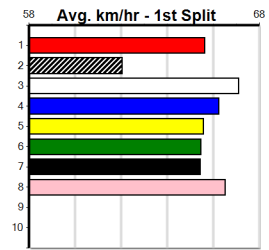

DREAMCHASERS - TICKETS ON SALE NOW

Distance: 525m, Race Type: Mixed 4/5, Total Prizemoney: $9,055
1st: $6,100, 2nd: $1,870, 3rd: $935, 4th: $150

HOTEL WHISKY ONE (8) took out the Group 3 Goulburn Cup in emphatic style last week off this draw and he should be carving out impressive early sections out in front. ZIPPING WHINCUP (3) can come out running at times and may be value.

Watchdog Tips: 8 3 4 1 Bet: Trifecta 8/1,3,4/1,3,4 ($10 - 166.67%)

IRMA PINCE [5] Drawn to run a big race at nice odds. $23.00
Owner(s): BAG OF LOLLYS (SYN), L Cockerell, I Cockerell, M Dopper
Trainer: Ian Cockerell (Buckley)

MADALIA SNOOPY [5] Not racing well enough to win in this class. $41.00
Owner(s): P Mckenzie
Trainer: Peter Mckenzie (Tinamba)

ZIPPING WHINCUP (NSW)[4] Can come out running at times, keep safe. $10.00
Owner(s): Hallinan Hallinan (SYN), M Hallinan, F Hallinan
Trainer: Thomas Dailly (Anakie)

HI THERE FRANK [4] Super consistent, handles this circuit, threat. $5.50
Owner(s): AGSS Cranbourne (SYN), G Farrugia, A Fennell
Trainer: David Geall (Lara)

CANYA JIVE (NSW)[4] Flew early in smart win here 2 runs back, respect. $7.50
Owner(s): E Burrett
Trainer: Dylan Sharp (Lara)