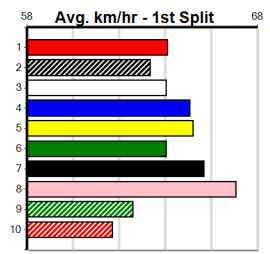

Watchdog Tips: 1 5 3 7 Bet: Box Quinella 1,5 (\$10 for 1000%)

Table with columns: Form Box, Wgt, Dist, Track, Date, Time, BON, Margin, 1st/2nd (Time), PIR, Checked, Comment, W/R, Split 1, S/P, Grade

ONLY EASY [5] Fastest heat winner, early burn, hard to catch. \$2.50
BD Dog Jan-23 Sire: FERAL FRANKY Dam: NICE AND EASY
Owner(s): J Portelli
Trainer: Jason Portelli (Keilor Park)
Winning Distances: < 300m (0) 300 - 399m (1) 400 - 499m (1) 500 - 599m (1) 600 - 699m (0) > 700m (0)
Winning Weights: 30.7(1) 31.0(1) 31.6(1)
1st (3) 30.7 390 BAL R2 28-Aug-24 22.32 22.24 1.75L PAW NITRO (22.43) Q/11 SW 8.45 \$1.80 M
3rd (8) 30.8 390 BAL R10 11-Sep-24 22.65 22.05 2.25L PAW LEON (22.49) M/46 8.49 \$3.50 X67H
4th (1) 31.2 390 BAL R3 18-Sep-24 22.32 21.78 5.50L PAW UTILITY (21.94) S/85 8.61 \$4.80 X67F
3rd (3) 31.1 425 BEN R4 11-Oct-24 24.34 23.69 5.00L GIACOMO (24.00) M/322 6.56 \$5.60 X67H
1st (1) 31.0 425 BEN R2 18-Oct-24 24.06 23.95 1.75L PURE IMAGINATION (24.19) M/111 SW 6.58 \$5.30 X67F
1st (4) 31.6 525 MEP R4 30-Oct-24 30.13 29.86 0.75L SIR DODGE (30.18) Q/1111 5.10 \$2.50 X67H
Last 3 wins NOT included above