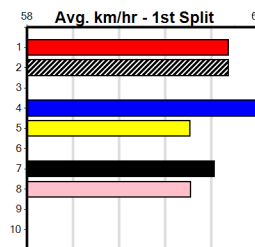

4

7:42PM

(VIC time)

Distance: 730m, Race Type: Mixed 4/5, Total Prizemoney: $10,375
1st: $7,000, 2nd: $2,150, 3rd: $1,075, 4th: $150

BLACK SILENCER (2) returns from a dominant stint of racing in South Australia and he should really put the paw to the floor mid race and prove too classy. SHAKE AND BAKE (4) is a well conditioned stayer suited by the reduced line up.

Watchdog Tips: 2 4 1 7 Bet: Win 2

SHADOWS OF BLUE [5] Ideally drawn, trip holds no fears, threat. $5.50
Owner(s): CHAMPAGNE PTN (SYN), S Smith, A Langton
Winning Distances: < 300m (0) 300 - 399m (0) 400 - 499m (1) 500 - 599m (4) 600 - 699m (3) > 700m (0)
Box History table and Prize Best Starts table included.

BLACK SILENCER [5] Brilliant stayer, can explode mid race, looks good $2.30
Owner(s): Aloisi Dimitriadis (SYN), T Aloisi, I Dimitriadis
Winning Distances: < 300m (0) 300 - 399m (0) 400 - 499m (4) 500 - 599m (8) 600 - 699m (4) > 700m (5)
Box History table and Prize Best Starts table included.

*** VACANT BOX ***
Owner(s):
Winning Distances: < 300m (0) 300 - 399m (0) 400 - 499m (0) 500 - 599m (0) 600 - 699m (0) > 700m (0)
Box History table included.

SHAKE AND BAKE [4] Proven stayer, small filed suits, danger. $3.20
Owner(s): Super Tora (SYN), G Farrugia, W Gallagher, S Siegersma, B Schuring
Winning Distances: < 300m (0) 300 - 399m (0) 400 - 499m (0) 500 - 599m (3) 600 - 699m (4) > 700m (3)
Box History table and Prize Best Starts table included.

VIRAT [5] Should be competitive in the first 500m, may tire. $18.00
Owner(s): M Haines
Winning Distances: < 300m (0) 300 - 399m (0) 400 - 499m (2) 500 - 599m (1) 600 - 699m (0) > 700m (0)
Box History table and Prize Best Starts table included.