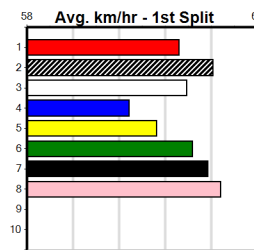

12 10:45PM

(VIC time)

Distance: 525m, Race Type: Grade 5 Heat, Total Prizemoney: $8,785
1st: $5,900, 2nd: $1,820, 3rd: $915, 4th: $150

COME TO PARTY (8) boasts electric early speed and this dog on the rise can lead throughout. NAVARINO (7) holds a class edge and is expected to be coming home at the rate of knots. BOMB LUCA (6) can run a placing with an ounce of luck.

Watchdog Tips: 8 7 6 5 Bet: Win 8

Race card for JALAPENO GEM [5]. Includes details on sire (FERAL FRANKY), dam (LADY PANDORA), trainer (George Borg), and a box history table. The dog is highlighted with a red background and the number 1.

Race card for BREAKDOWN [5]. Includes details on sire (FERNANDO BALE), dam (ELUSIVE JEWEL), and trainer (Wayne Gray). The dog is highlighted with a black background and the number 2.

Race card for ZALI KEEPING (NSW)[5]. Includes details on sire (MOGAMBO), dam (CAITLYN KEEPING), and trainer (David Geall). The dog is highlighted with a black background and the number 3.

Race card for PAW GRADY (NSW)[5]. Includes details on sire (ALLEN DEED), dam (FANTA BALE), and trainer (Mark Delbridge). The dog is highlighted with a blue background and the number 4.

Race card for MISS MARY JO [5]. Includes details on sire (TOMMY SHELBY), dam (IVY WREN), and trainer (Colin Kelly). The dog is highlighted with a yellow background and the number 5.