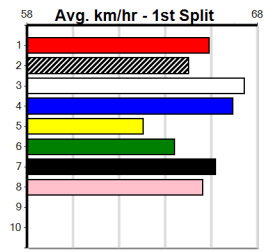

9

9:36PM

(VIC time)

Distance: 525m, Race Type: Grade 5 Heat, Total Prizemoney: $8,785
1st: $5,900, 2nd: $1,820, 3rd: $915, 4th: $150

ASTON FIGARO (4) was brilliant two starts back when placed and looks suited here. RAVEN PETER (7) drops back to a more suitable distance and can handle a wide draw. HIDDEN STONES (1) has posted some fast provincial wins in his career.

Watchdog Tips: [4] [7] [1] [3] Bet: Win 4

HIDDEN STONES [5] Serious speed once fully balanced, key player. $3.50
BK Dog Dec-21 Sire: BERNARDO Dam: JUNO AWAY
Owner(s): Y Rishon
Winning Distances: < 300m (0) 300 - 399m (2) 400 - 499m (9) 500 - 599m (0) 600 - 699m (0) > 700m (0)
Trainer: Yaakov Rishon (Warrnambool)

LEROY'S GIRL [5] Big run last time, could cause an upset. $15.00
BK Bitch Jan-22 Sire: MY REDEEMER Dam: ZERO COOL
Owner(s): R Jack
Winning Distances: < 300m (0) 300 - 399m (0) 400 - 499m (1) 500 - 599m (2) 600 - 699m (0) > 700m (0)
Trainer: Sean Van taarling (Tallygaroopna)

INVICTUS HARRY [5] On speed runner, up to this class, each way. $10.00
BK Dog Mar-21 Sire: FERNANDO BALE Dam: JUBILATION
Owner(s): J Wynd
Winning Distances: < 300m (0) 300 - 399m (3) 400 - 499m (4) 500 - 599m (9) 600 - 699m (0) > 700m (0)
Trainer: Joyce Condon (Devon Meadows)

ASTON FIGARO [5] Has the speed to cross and lead, go close. $5.00
BK Dog Jan-21 Sire: FLYING PENSKE Dam: ASTON TARA
Owner(s): R Borda
Winning Distances: < 300m (0) 300 - 399m (3) 400 - 499m (4) 500 - 599m (5) 600 - 699m (0) > 700m (0)
Trainer: Craig Treherne (Lara)

PAW DIMETRA (NSW)[5] Can unwind a big finish at times, place. $12.00
BK Bitch Jul-22 Sire: ALLEN DEED Dam: FANTA BALE
Owner(s): B Wheeler
Winning Distances: < 300m (0) 300 - 399m (0) 400 - 499m (0) 500 - 599m (3) 600 - 699m (0) > 700m (0)
Trainer: Mark Delbridge (Balliang)