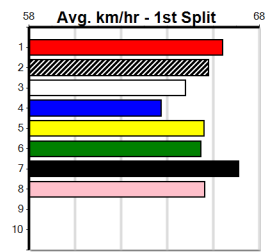

Distance: 525m, Race Type: Grade 5 Heat, Total Prizemoney: $8,785
1st: $5,900, 2nd: $1,820, 3rd: $915, 4th: $150

SHAYNA BALE (1) holds a class edge and from her ideal draw is expected to return to the winners list. CHAVERO (7) once balanced should put himself in a forward position whilst PAW QUAN (4) will cut down to the inside rail and gain an economical run.

Watchdog Tips: **1** **7** **4** **5** **Bet:** Win 1

1

SHAYNA BALE (NSW)[5] **Class edge, ideal draw, hard to beat.** **$3.20**
WBE Bitch **Feb-22** Sire: **DROOPYS SYDNEY** Dam: **WINNIE ALLEN** Trainer: **Thomas Daily (Anakie)**
Owner(s): B Wheeler
Winning Distances: < 300m (0) 300 - 399m (0) 400 - 499m (0) 500 - 599m (7) 600 - 699m (0) > 700m (0)
Winning Weights: 27.3(1) 28.0(1) 28.1(2) 28.4(1) 29.0(1) 29.4(1)

Box	1st	2nd	3rd	4th	5th	6th	7th	8th
1	1	2	1					
2	1	2	2	1	2			1
3	1	2		1	1	1		
4		1	1		2			
5	2		2		1	1		
6	1	1	2		3	1	1	
7	1		1			1		
8		2		1	1			

Last 3 wins NOT included above

1st	2nd	3rd	4th	5th	6th	7th	8th
1st (1) 27.3 515 SAN R10 04-Jul-24 29.87 29.18 0.25L IRMA PINCE (29.89) Q/4121 . . . . . 5.14 $12.80 5							
1st (2) 29.4 515 SAN R4 15-Aug-24 29.50 29.09 2.50L SHIMA STEEL (29.66) Q/2111 . . . . . 5.04 $12.90 4							
1st (7) 29.0 525 MEA R2 07-Sep-24 30.13 29.55 0.75L PALAWA KING (30.17) M/3221 . . . . . 5.10 $9.40 X45							

2

LETHAL AVENGER [5] **Provincial form is impressive, new here, keep safe** **$5.00**
BKW Dog **Sep-22** Sire: **TOMMY SHELBY** Dam: **AVENGER LASS** Trainer: **George Borg (Maryborough)**
Owner(s): R Oppenhuus
Winning Distances: < 300m (0) 300 - 399m (2) 400 - 499m (3) 500 - 599m (0) 600 - 699m (0) > 700m (0)
Winning Weights: 29.0(1) 29.1(1) 29.4(1) 29.5(1) 29.8(1)

Box	1st	2nd	3rd	4th	5th	6th	7th	8th
1		1	1	1	1			
2		1	1					
3	1		1					1
4	2							1
5		2						
6								
7		1				1		
8	2	1						

Last 3 wins NOT included above

1st	2nd	3rd	4th	5th	6th	7th	8th
1st (3) 29.0 390 BAL R1 22-May-24 22.41 21.85 1.75L TEAM FARRIER (22.52) Q/11 . . . . . W 8.43 $2.70 M							
1st (8) 29.1 425 BEN R2 30-Jun-24 24.20 23.61 2.25L LEROY'S GIRL (24.36) M/2111 . . . . . 6.65 $3.80 X67							
1st (4) 29.4 390 BAL R9 24-Jul-24 22.22 22.18 2.50L FLYING MUFFIN (22.39) Q/11 . . . . . 8.54 $3.90 X67							

3

BREAK IN [5] **Has to lead clearly to win this, prefer others.** **$26.00**
F Bitch **Nov-21** Sire: **HONE IN** Dam: **HARD BREAK** Trainer: **George Kantzidis (Woodstock)**
Owner(s): Fiji Fund (SYN), L Jovanovski, L Atanasovski
Winning Distances: < 300m (0) 300 - 399m (1) 400 - 499m (4) 500 - 599m (0) 600 - 699m (0) > 700m (0)
Winning Weights: 27.4(1) 27.6(1) 27.9(1) 28.3(1) 28.4(1)

Box	1st	2nd	3rd	4th	5th	6th	7th	8th
1	3	1	1	2	1	1		
2		1	1	1				
3	1	1	1	3	1	1	1	
4	1	2			1	1	1	
5			1	2	1			
6					1	1	2	
7	1	1	1	1	2	1	3	1
8	1	1	2	1				

Last 3 wins NOT included above

1st	2nd	3rd	4th	5th	6th	7th	8th
1st (8) 27.6 390 BAL R3 09-Oct-23 22.15 22.15 7.50L MY GIRL PIPER (22.65) M/11 . . . . . 8.38 $3.10 T3-7							
1st (1) 27.9 425 BEN R10 31-Oct-23 24.08 24.03 7.50L SANDY'S LARA (24.58) M/1111 . . . . . SW 6.54 $1.90 6G							
1st (7) 28.3 450 BAL R8 30-Dec-23 25.70 25.67 0.25L MR. BUCK LEE (25.72) M/421 . . . . . SW 6.78 $3.20 5							

4

PAW QUAN (NSW)[5] **Tough chaser, looks for inside runs, threat.** **$5.00**
BK Dog **Dec-22** Sire: **BERNARDO** Dam: **DYNA HARPA** Trainer: **Mark Delbridge (Balliang)**
Owner(s): B Wheeler
Winning Distances: < 300m (0) 300 - 399m (0) 400 - 499m (0) 500 - 599m (3) 600 - 699m (0) > 700m (0)
Winning Weights: 31.2(3)

Box	1st	2nd	3rd	4th	5th	6th	7th	8th
1								
2		1			1			
3	2		1					
4		1	1					
5		2				1		
6			1					
7						1		
8	1	1						

Last 3 wins NOT included above

1st	2nd	3rd	4th	5th	6th	7th	8th
1st (3) 31.2 515 SAP R1 02-Sep-24 30.07 29.85 4.00L MINTER SHINE (30.34) M/4321 . . . . . SW 5.38 $2.90 M							
1st (3) 31.2 525 MEP R9 11-Sep-24 30.43 30.15 4.50L SIR DODGE (30.75) S/7221 . . . . . 5.38 $6.70 7