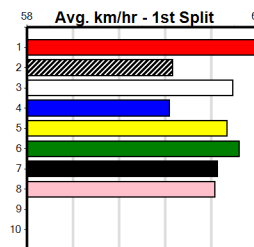

7

8:50PM

(VIC time)

Distance: 525m, Race Type: Free For All, Total Prizemoney: $9,055
1st: $6,100, 2nd: $1,870, 3rd: $935, 4th: $150

URIEL BALE (3) has gone to another level in recent times and can lead throughout. STORMY DAY (1) can be a tad hard to follow but his best form stacks up with the best. FRED ROSE (7) rarely runs a bad race and will be strong in the run home.

Watchdog Tips: 3 1 7 6 Bet: Win 3

Race card for STORMY DAY [3] $4.00. Includes dog details, owner, sire, dam, winning distances, and a box history table.

Race card for PAW WHISTLER (NSW)[4] $12.00. Includes dog details, owner, sire, dam, winning distances, and a box history table.

Race card for URIEL BALE (NSW)[4] $5.50. Includes dog details, owner, sire, dam, winning distances, and a box history table.

Race card for TANGELA BALE (NSW)[4] $9.00. Includes dog details, owner, sire, dam, winning distances, and a box history table.

Race card for IN THE HUB [1] $2.60. Includes dog details, owner, sire, dam, winning distances, and a box history table.