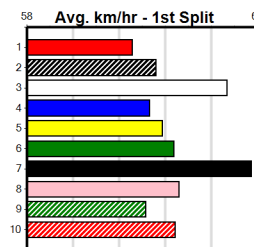

RSN GREY AREAS - WEDNESDAY & FRIDAY

1
6:42PM

(VIC time)

Distance: 525m, Race Type: Mixed 6/7, Total Prizemoney: $8,785
1st: $5,900, 2nd: $1,820, 3rd: $915, 4th: $150

MY HUMMINGBIRD (6) was brilliant in her past two wins last preparation and looks a serious prospect. HIGHLY CONNECTED (8) made his debut around this circuit here last week with an impressive all the way 30.24 win. MARRAKESH (3) has claims.

Watchdog Tips: **6** **8** **3** **1** **Bet:** **Win 6**

1

Form Box Wgt Dist Track Date Time B0N Margin 1st/2nd (Time) PIR Checked Comment W/R Split 1 S/P Grade

KIWI KENJI [7] Handy type, draw suits, key player. **$7.00**

BK Bitch Jan-23 Sire: FERNANDO BALE Dam: LALA KIWI Trainer: Thomas Dailly (Anakie)

Owner(s): J Dailly

Winning Distances: < 300m (0) 300 - 399m (0) 400 - 499m (1) 500 - 599m (0) 600 - 699m (0) > 700m (0)

Winning Weights: 26.3(1)

Pl	Box	Wgt	Dist	Track	Date	Time	B0N	Margin	1st/2nd (Time)	PIR	Checked	Comment	W/R	Split 1	S/P	Grade
4th	(3)	25.9	450	BAL	R3	02-Oct-24	25.90	25.12	8.00L CARUGGI (25.37)	S/764	.	.	.	6.97	$5.40	M
2nd	(1)	26.1	450	BAL	R1	09-Oct-24	25.86	25.19	7.50L KIWI HARRY (25.37)	S/742	.	.	.	6.82	$10.40	M
2nd	(6)	26.3	450	BAL	R2	16-Oct-24	25.97	25.02	2.75L ZIPPING PFEIFFER (25.78)	S/542	.	.	.	6.81	$13.20	M
1st	(8)	26.3	450	BAL	R1	23-Oct-24	25.47	24.99	3.75L PAW ALLEY (25.72)	M/221	.	.	.	6.72	$2.20	M
2nd	(4)	26.3	450	BAL	R3	30-Oct-24	25.79	25.27	1.00L TINKER LEE (25.72)	S/421	.	.	.	6.67	$8.40	7
2nd	(1)	26.3	525	MEA	R1	04-Nov-24	30.51	29.95	4.00L HIGHLY CONNECTED (30.24)	M/4222	.	.	.	5.24	$4.20	7

Last 3 wins NOT included above

Box History

Bx	1st	2nd	3rd	4th	5th	6th	7th	8th
1		2						
2								
3				1				
4		1						
5								
6			1					
7								
8	1							

Prize Best $5215.00
Starts 30.51(1)-4/11/24
Trk/Dts 6-1-4-0
APM 1-0-1-0
5200

2

Form Box Wgt Dist Track Date Time B0N Margin 1st/2nd (Time) PIR Checked Comment W/R Split 1 S/P Grade

SPEEDY RICCARDO [6] Needs to lead to show best form, prefer others. **$21.00**

LTF Dog Jul-22 Sire: FLYING RICCIARDO Dam: KARISE FUSILEER Trainer: Glen Davies (Bolinda)

Owner(s): G Davies

Winning Distances: < 300m (0) 300 - 399m (0) 400 - 499m (1) 500 - 599m (1) 600 - 699m (0) > 700m (0)

Winning Weights: 34.7(1) 35.8(1)

Pl	Box	Wgt	Dist	Track	Date	Time	B0N	Margin	1st/2nd (Time)	PIR	Checked	Comment	W/R	Split 1	S/P	Grade
4th	(1)	34.0	450	SHP	R2	06-Jun-24	26.32	25.52	8.50L PAW XAVIER (25.75)	M/454	.	.	.	6.85	$4.20	T3-M
6th	(3)	34.2	450	BAL	R3	16-Jun-24	26.62	25.67	7.00L HARD ROTOR (26.15)	S/567	.	.	.	6.89	$5.20	T3-M
1st	(2)	34.7	450	BAL	R1	23-Sep-24	25.99	25.64	2.00L MAXIMUM BARB (26.12)	M/111	.	.	.	6.72	$5.10	T3-M
2nd	(5)	34.8	525	MEA	R1	28-Sep-24	30.54	29.60	0.50L DROP OF INK (30.52)	S/1111	.	.	.	5.18	$27.90	X67
7th	(3)	35.4	525	MEA	R1	12-Oct-24	31.03	29.95	6.50L PAW YANELLE (30.58)	M/4656	.	.	.	5.24	$23.30	X67
1st	(7)	35.8	525	MEA	R2	19-Oct-24	30.55	29.71	2.75L MAYAN CHIEF (30.72)	M/3111	.	SW	.	5.21	$12.20	7
5th	(1)	35.6	515	SAN	R7	31-Oct-24	30.03	28.97	10.00 BAGMAN (29.34)	M/3644	.	.	.	5.11	$70.70	S
4th	(6)	35.3	525	MEA	R2	04-Nov-24	31.01	29.95	5.50L TAPPET (30.63)	M/5244	.	.	.	5.30	$16.80	6G

Last 3 wins NOT included above

Box History

Bx	1st	2nd	3rd	4th	5th	6th	7th	8th
1					1	1		
2	1							
3						2	1	
4								
5		1						
6			1	1				
7	1							
8							1	

Prize Best $9605.00
Starts 30.54(5)-28/9/24
Trk/Dts 11-2-1-1
APM 5-1-1-0
8400