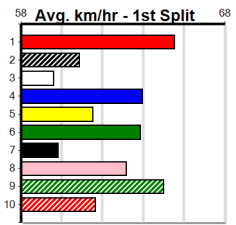

Sale

12

9:22PM

(VIC time)

TRFM

Distance: 435m, Race Type: Grade 5, Total Prizemoney: \$2,925
1st: \$1,950, 2nd: \$600, 3rd: \$300, 4th: \$75

VALVE BOUNCE (3) has turned in two smart performances here of late and he looks very well graded in this event. TARGAN BALE (8) has returned to form in recent weeks and he likes to stay wide in his races. NO DOORS (4) is more than capable