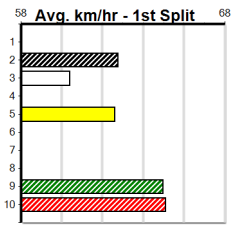

Sale

COLMAC HOMES

Distance: 435m, Race Type: Maiden, Total Prizemoney: $2,535
1st: $1,680, 2nd: $520, 3rd: $260, 4th: $75

1

5:49PM
(VIC time)

Watchdog Tips: **0 0 0 0** Bet: **0**

Form	Box	Weight	Dist	Track	Date	Time	BON	Margin	1st/2nd (Time)	PIR	Checked	Comment	W/R	Split 1	S/P	Grade
1	AMRON BUSTER [M]															
RBD	D				Jan-23											
Trainer: Wendy Fasoli (Heyfield) BLOCK STAR																
Owner(s): B Nye																
<table border="1"> <thead> <tr><th colspan="8">Winning Boxes</th></tr> <tr><th>1</th><th>2</th><th>3</th><th>4</th><th>5</th><th>6</th><th>7</th><th>8</th></tr> </thead> <tbody> <tr><td>Prize</td><td></td><td></td><td></td><td></td><td></td><td></td><td></td></tr> <tr><td>Best</td><td></td><td></td><td></td><td></td><td></td><td></td><td></td></tr> <tr><td>Starts</td><td></td><td></td><td></td><td></td><td></td><td></td><td></td></tr> <tr><td>Trk/Dst</td><td></td><td></td><td></td><td></td><td></td><td></td><td></td></tr> <tr><td>APM</td><td></td><td></td><td></td><td></td><td></td><td></td><td></td></tr> </tbody> </table>																
2	NOSEY BLUEY [M]															
BE	D				Mar-23											
Trainer: Justin Bowman (Kilmany) DOUBLE SUPREME																
Owner(s): W Lynch																
<table border="1"> <thead> <tr><th colspan="8">Winning Boxes</th></tr> <tr><th>1</th><th>2</th><th>3</th><th>4</th><th>5</th><th>6</th><th>7</th><th>8</th></tr> </thead> <tbody> <tr><td>Prize</td><td></td><td></td><td></td><td></td><td></td><td></td><td></td></tr> <tr><td>Best</td><td></td><td></td><td></td><td></td><td></td><td></td><td></td></tr> <tr><td>Starts</td><td></td><td></td><td></td><td></td><td></td><td></td><td></td></tr> <tr><td>Trk/Dst</td><td></td><td></td><td></td><td></td><td></td><td></td><td></td></tr> <tr><td>APM</td><td></td><td></td><td></td><td></td><td></td><td></td><td></td></tr> </tbody> </table>																
3	NOT OUR FAULT [M]															
F	D				Jan-23											
Trainer: Graeme Jose (Catani) ZIPPING KELLY																
Owner(s): G Jose																
<table border="1"> <thead> <tr><th colspan="8">Winning Boxes</th></tr> <tr><th>1</th><th>2</th><th>3</th><th>4</th><th>5</th><th>6</th><th>7</th><th>8</th></tr> </thead> <tbody> <tr><td>Prize</td><td></td><td></td><td></td><td></td><td></td><td></td><td></td></tr> <tr><td>Best</td><td></td><td></td><td></td><td></td><td></td><td></td><td></td></tr> <tr><td>Starts</td><td></td><td></td><td></td><td></td><td></td><td></td><td></td></tr> <tr><td>Trk/Dst</td><td></td><td></td><td></td><td></td><td></td><td></td><td></td></tr> <tr><td>APM</td><td></td><td></td><td></td><td></td><td></td><td></td><td></td></tr> </tbody> </table>																
4	SCOUT ACE [M]															
WBD	B				Dec-22											
Trainer: Dawn Johnston (Toongabbie) SOMERTON ROSE																
Owner(s): D Johnston																
<table border="1"> <thead> <tr><th colspan="8">Winning Boxes</th></tr> <tr><th>1</th><th>2</th><th>3</th><th>4</th><th>5</th><th>6</th><th>7</th><th>8</th></tr> </thead> <tbody> <tr><td>Prize</td><td></td><td></td><td></td><td></td><td></td><td></td><td></td></tr> <tr><td>Best</td><td></td><td></td><td></td><td></td><td></td><td></td><td></td></tr> <tr><td>Starts</td><td></td><td></td><td></td><td></td><td></td><td></td><td></td></tr> <tr><td>Trk/Dst</td><td></td><td></td><td></td><td></td><td></td><td></td><td></td></tr> <tr><td>APM</td><td></td><td></td><td></td><td></td><td></td><td></td><td></td></tr> </tbody> </table>																
5	MOM'S SPAGHETTI [M]															
BD	D				Feb-23											
Trainer: Barry Harper (Seaspray) PANKHURST																
Owner(s): B Hooper																
<table border="1"> <thead> <tr><th colspan="8">Winning Boxes</th></tr> <tr><th>1</th><th>2</th><th>3</th><th>4</th><th>5</th><th>6</th><th>7</th><th>8</th></tr> </thead> <tbody> <tr><td>Prize</td><td></td><td></td><td></td><td></td><td></td><td></td><td></td></tr> <tr><td>Best</td><td></td><td></td><td></td><td></td><td></td><td></td><td></td></tr> <tr><td>Starts</td><td></td><td></td><td></td><td></td><td></td><td></td><td></td></tr> <tr><td>Trk/Dst</td><td></td><td></td><td></td><td></td><td></td><td></td><td></td></tr> <tr><td>APM</td><td></td><td></td><td></td><td></td><td></td><td></td><td></td></tr> </tbody> </table>																
6	AMRON BONNIE [M]															
DKBD	B				Jan-23											
Trainer: Davide Fasoli (Heyfield) BLOCK STAR																
Owner(s): B Nye