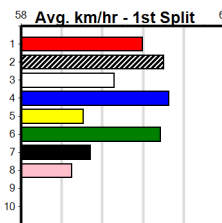

Sale

SPORTSBET HT2

Distance: 435m, Race Type: Mixed 6/7 Heat, Total Prizemoney: $2,925
1st: $1,950, 2nd: $600, 3rd: $300, 4th: $75

4

6:55PM
(VIC time)

Watchdog Tips: **0 0 0 0** Bet: **0**