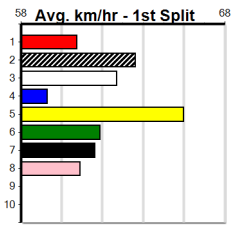

Sale

SPORTSBET HT1

Distance: 435m, Race Type: Mixed 6/7 Heat, Total Prizemoney: $2,925
1st: $1,950, 2nd: $600, 3rd: $300, 4th: $75

3

6:33PM
(VIC time)

Watchdog Tips:

0 0 0 0

Bet: