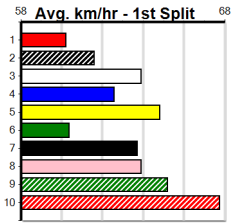

FLYING COLOURS TRAVEL

Distance: 435m, Race Type: Grade 5, Total Prizemoney: $2,925
1st: $1,950, 2nd: $600, 3rd: $300, 4th: $75

11
9:06PM
(VIC time)

Watchdog Tips: 0 0 0 0 Bet:

Main race listing table with columns: Form, Box, Weight, Dist, Track, Date, Time, BON, Margin, 1st/2nd (Time), PIR, Checked, Comment, W/R, Split 1, S/P, Grade. Includes winning boxes for 10 horses.