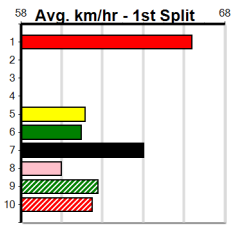

Sale

GRAHAM CHALMER REAL ESTATE

Distance: 435m, Race Type: Maiden, Total Prizemoney: $2,535
1st: $1,680, 2nd: $520, 3rd: $260, 4th: $75

2

6:12PM
(VIC time)

Watchdog Tips:

0 0 0 0

Bet: