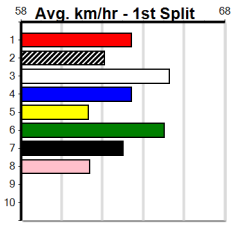

Trainer:
Owner(s):

1	2	3	4	5	6	7	8

Sale

SPORTSBET HT4

10

8:43PM
(VIC time)

Distance: 435m, Race Type: Mixed 6/7 Heat, Total Prizemoney: \$2,925
1st: \$1,950, 2nd: \$600, 3rd: \$300, 4th: \$75

Watchdog Tips: