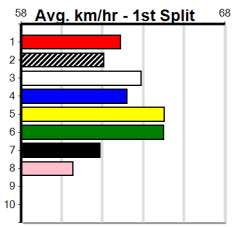

Sale

GIPPSLAND CENTRE SALE

Distance: 435m, Race Type: Mixed 3/4, Total Prizemoney: \$3,360
1st: \$2,250, 2nd: \$690, 3rd: \$345, 4th: \$75

6

7:30PM

(VIC time)

DR. UNITED (1) has been enormous in his past two wins here and he is drawn to get all the breaks.
HAY RILEY (3) is racing with confidence and he can work into the mix in the middle stages. DR.
DYLAN (8) can charge to the line.