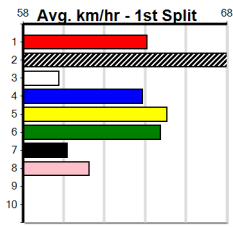

Sale

8

8:04PM

(VIC time)

JOLLY DOLLY TAKE AWAY

Distance: 510m, Race Type: Grade 5, Total Prizemoney: \$3,340
1st: \$2,230, 2nd: \$690, 3rd: \$345, 4th: \$75

Watchdog Tips:

2