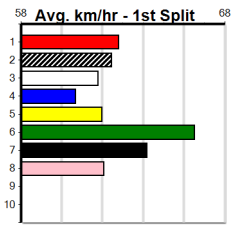

Sale

SPORTSBET HT3

Distance: 435m, Race Type: Mixed 6/7 Heat, Total Prizemoney: $2,925
1st: $1,950, 2nd: $600, 3rd: $300, 4th: $75

9
8:21PM
(VIC time)

Watchdog Tips: **0** **0** **0** **0** Bet: **0**