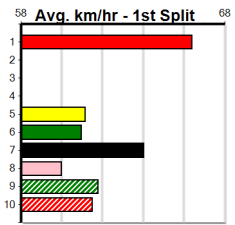

Sale

GRAHAM CHALMER REAL ESTATE

Distance: 435m, Race Type: Maiden, Total Prizemoney: $2,535
1st: $1,680, 2nd: $520, 3rd: $260, 4th: $75

2

6:12PM

(VIC time)

LITTLE CHATTER (7) has been placed in three of four to date and she has the speed to cross and lead throughout. PAW FARINA (1) was well supported when placed on debut and he will be better for the run. AMRON SAMMY (2) must be respected on debut

Watchdog Tips:

7

1

2

5

Bet:

Win 7