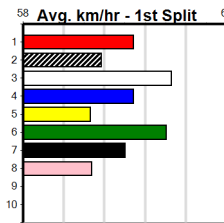

Sale

10
8:43PM
(VIC time)

SPORTSBET HT4

Distance: 435m, Race Type: Mixed 6/7 Heat, Total Prizemoney: $2,925
1st: $1,950, 2nd: $600, 3rd: $300, 4th: $75

Watchdog Tips:

0 0 0 0

Bet:

Form Box Weight Dist Track Date Time BON Margin 1st/2nd (Time) PIR Checked Comment W/R Split 1 S/P Grade

Race 1: ROYAL PRIDE [6]
Trainer: Bree Elston (Sale)
Table with columns: Rank, Box, Weight, Dist, Track, Date, Time, BON, Margin, 1st/2nd (Time), PIR, Checked, Comment, W/R, Split 1, S/P, Grade.

Winning Boxes table for Race 1 showing prize money and various metrics for horses 1 through 8.

Race 2: SHAUN LEE ROSE [7]
Trainer: Jeffrey Chignell (Rosedale)
Table with columns: Rank, Box, Weight, Dist, Track, Date, Time, BON, Margin, 1st/2nd (Time), PIR, Checked, Comment, W/R, Split 1, S/P, Grade.

Winning Boxes table for Race 2 showing prize money and various metrics for horses 1 through 8.

Race 3: ROSE OPAL [6]
Trainer: Billy Stockdale (Fulham)
Table with columns: Rank, Box, Weight, Dist, Track, Date, Time, BON, Margin, 1st/2nd (Time), PIR, Checked, Comment, W/R, Split 1, S/P, Grade.

Winning Boxes table for Race 3 showing prize money and various metrics for horses 1 through 8.

Race 4: VODKA AND ICE [7]
Trainer: Graeme Jose (Catani)
Table with columns: Rank, Box, Weight, Dist, Track, Date, Time, BON, Margin, 1st/2nd (Time), PIR, Checked, Comment, W/R, Split 1, S/P, Grade.

Winning Boxes table for Race 4 showing prize money and various metrics for horses 1 through 8.

Race 5: DR. KATARINA [6]
Trainer: Emily McMahon (Darriman)
Table with columns: Rank, Box, Weight, Dist, Track, Date, Time, BON, Margin, 1st/2nd (Time), PIR, Checked, Comment, W/R, Split 1, S/P, Grade.

Winning Boxes table for Race 5 showing prize money and various metrics for horses 1 through 8.

Race 6: PARUMBA JAZZMAN [6]
Trainer: Eddie Lieshout (Drouin West)
Table with columns: Rank, Box, Weight, Dist, Track, Date, Time, BON, Margin, 1st/2nd (Time), PIR, Checked, Comment, W/R, Split 1, S/P, Grade.

Winning Boxes table for Race 6 showing prize money and various metrics for horses 1 through 8.

Race 7: AKINA ARIA [6]
Trainer: Jennifer Rowley (Denison)
Table with columns: Rank, Box, Weight, Dist, Track, Date, Time, BON, Margin, 1st/2nd (Time), PIR, Checked, Comment, W/R, Split 1, S/P, Grade.

Winning Boxes table for Race 7 showing prize money and various metrics for horses 1 through 8.

Race 8: ELITE DARA [6]
Trainer: Judith McMahon (Darriman)
Table with columns: Rank, Box, Weight, Dist, Track, Date, Time, BON, Margin, 1st/2nd (Time), PIR, Checked, Comment, W/R, Split 1, S/P, Grade.

Winning Boxes table for Race 8 showing prize money and various metrics for horses 1 through 8.

Race 9: *** NO RESERVE ***
Trainer:
Owner(s):

Winning Boxes table for Race 9.

Race 10: *** NO RESERVE ***
Trainer:
Owner(s):

Winning Boxes table for Race 10.