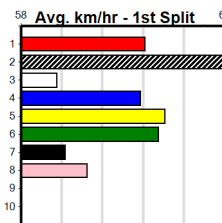

Sale

8

8:04PM

(VIC time)

JOLLY DOLLY TAKE AWAY

Distance: 510m, Race Type: Grade 5, Total Prizemoney: \$3,340

1st: \$2,230, 2nd: \$690, 3rd: \$345, 4th: \$75

Watchdog Tips: 0 0 0 0 Bet: