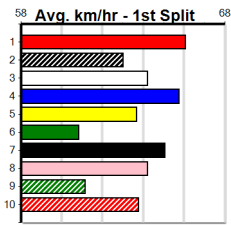

Sale

A BETTER LIFE FOR FOSTER KIDS

Distance: 435m, Race Type: Mixed 4/5, Total Prizemoney: $3,360
1st: $2,250, 2nd: $690, 3rd: $345, 4th: $75

7
7:46PM
(VIC time)

KIT (3) carved out a scorching 24.25 when scoring here recently and he will prove hard to reel in again. DAINTREE DAMAGE (4) has a good record here and he will get a nice cart across early on. ELARA BALE (2) was brilliant last time out.

Watchdog Tips: **3** **4** **2** **1** **Bet:** **Box Trifecta 1,2,3,4 ($10 for 41.67%)**