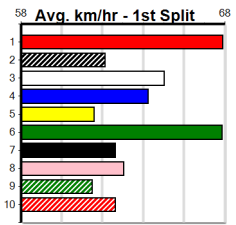

PAYLESS PROMOTIONS

Distance: 435m, Race Type: Grade 5, Total Prizemoney: \$2,925
1st: \$1,950, 2nd: \$600, 3rd: \$300, 4th: \$75

5
7:11PM
(VIC time)

BUNDY PARADISE (1) should appreciate the drop in class and he is drawn to lead from go to whoa.
AKINA LAD (8) was impressive when resuming from a spell and he should get plenty of room early on. AYLA ROSE (2) has solid claims