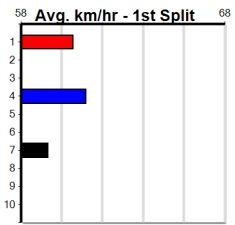

Track Record:

Distance	Time	Greyhound	Date Set
300m	16.057	UNLEASH COLLINDA	11-Dec-22
350m	18.641	UNLEASH COLLINDA	19-Feb-23

Healesville

SPORTSBET NOBODY DOES IT EASIER

Distance: 300m, Race Type: Maiden, Total Prizemoney: \$2,535
1st: \$1,680, 2nd: \$520, 3rd: \$260, 4th: \$75