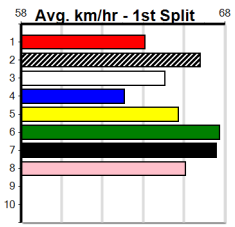

Trainer:

Owner(s):

Healesville

HEALESVILLE PHYSIO & SPORTS MEDICI

Distance: 300m, Race Type: Mixed 4/5, Total Prizemoney: \$3,360
1st: \$2,250, 2nd: \$690, 3rd: \$345, 4th: \$75

5

12:17PM

(VIC time)