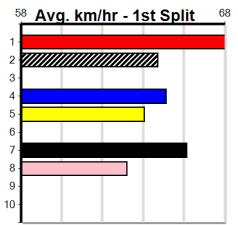

11
2:25PM
(VIC time)

Watchdog Tips: 0 0 0 0 Bet: .