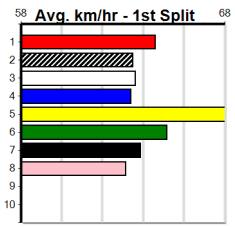

Healesville

RSN GREY AREAS - WEDNESDAY & FRID

Distance: 300m, Race Type: Grade 5, Total Prizemoney: $2,925
1st: $1,950, 2nd: $600, 3rd: $300, 4th: $75

3

11:41AM

(VIC time)

MAJOR CYCLONE (5) can set the tempo soon after box rise in this and he looks hard to reel in if he can do so here. PLAY LAB (7) recorded a solid 19.52 350m win here two starts back and he could make his presence felt in this.

Watchdog Tips: **5** **7** **1** **8** **Bet:** **Trifecta 5,7/1,5,7/1,4,5,7,8 ($10 - 83.33%)**