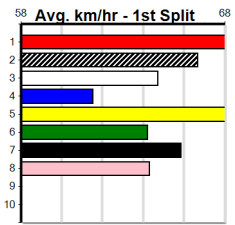

Healesville

SPORTSBET BS RESPONSIBLY

Distance: 300m, Race Type: Grade 5, Total Prizemoney: $2,925
1st: $1,950, 2nd: $600, 3rd: $300, 4th: $75

12

2:50PM

(VIC time)

DOWN UNDER BOY (1) looks to have a bit off a class edge in this and he is drawn to make every post a winner here. LETHAL TRIX (5) can show good early speed in his races and looks like the danger after top placings here in 2 of his last 3.

Watchdog Tips: **1** **5** **3** **8** **Bet:** **Box Trifecta 1,3,5,8 ($10 for 41.67%)**