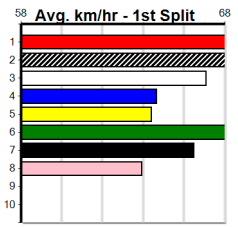

Watchdog Tips:

0 0 0 0

Bet:

Form	Box	Weight	Dist	Track	Date	Time	BON	Margin	1st/2nd (Time)	PIR	Checked	Comment	W/R	Split 1	S/P	Grade

1 CHOP [5]

BK D Jan-20 **FEAR ZAFONIC** **MOTIVATE HER**

Trainer: Gerard O'keeffe (Neerim Junction)

T (5)	34.6	300	HVL	R10	23-Aug-24	0.00	16.77												
WG(-)	32.2	300	HVL		06-Oct-24		16.74			6.50	L	Trial Cleared		M/21					
3rd (1)	32.6	300	HVL	R12	20-Oct-24	16.98	16.76			1.5L	DELTA PAWS (16.88)			M/6					
1st (5)	33.1	350	HVL	R4	27-Oct-24	19.62	19.12			0.50	LLAGERTHA (19.65)			S/7					

Owner(s): G O'keeffe

Winnings Boxes

1	2	3	4	5	6	7	8
1	3	2	2	3	2	1	4
Prize	$52,102.05						
Best	16.55						
Starts	116-18-21-19						
Trk/Dst	55-6-9-12						
APM	$6853						

2 CLASSIC WYNSTAN [5]

WBD D Sep-21 **FULLY LOADED** **IVEY'S AFFAIR**

Trainer: Derek Clay (Lang Lang)

1st (5)	32.4	300	HVL	R3	11-Oct-24	17.18	16.95												
1st (3)	32.2	300	HVL	R4	15-Oct-24	17.12	16.68			2.00	L	NURSE ROSIE (17.31)		M/4					
4th (8)	32.2	300	HVL	R11	20-Oct-24	17.02	16.76			1.75	L	ARCHER EIGHT (17.23)		M/8					
8th (3)	31.5	300	HVL	R12	27-Oct-24	17.29	16.41			3.00	L	SAILAWAY GIN (16.83)		Q/4					
										6.50	L	BLITZ (16.84)		Q/1					

Owner(s): M Clay

Winnings Boxes

1	2	3	4	5	6	7	8
	2			1			
Prize	$8,140.00						
Best	16.79						
Starts	25-3-6-2						
Trk/Dst	22-3-6-2						
APM	$4906						

3 JEBEDIAH [5]

BK D May-20 **BARCIA BALE** **THANKS CHERYL**

Trainer: Brett Mackie (Tooradin)

4th (4)	33.8	300	HVL	R10	06-Oct-24	16.91	16.60												
3rd (8)	33.4	350	HVL	R5	13-Oct-24	19.43	19.03			2.75	L	DESTINI PALADIN (16.73)		M/5					
1st (1)	33.1	400	WGL	R12	22-Oct-24	22.88	22.73			1.75	L	FIBULARIS (19.31)		Q/3					
6th (1)	33.3	400	WGL	R6	29-Oct-24	22.88	22.29			2.00	L	QUEBEC BALE (23.00)		M/22					
										8.50	L	LIGHTNING JEWEL (22.29)		M/65					

Owner(s): D Burnett

Winnings Boxes

1	2	3	4	5	6	7	8
6	2	5	2	1	3	3	3
Prize	$98,553.13						
Best	16.70						
Starts	113-25-13-18						
Trk/Dst	8-1-1-2						
APM	$15263						

4 MALO MAGIC (NSW)[5]

RF D Jan-20 **FERNANDO BALE** **DYNA FANCY**

Trainer: John Martinovic (Koo Wee Rup)

2nd (1)	30.1	300	HVL	R10	06-Oct-24	16.86	16.60												
3rd (3)	30.0	300	HVL	R9	13-Oct-24	16.86	16.51			2.00	L	DESTINI PALADIN (16.73)		M/4					
2nd (4)	30.2	300	HVL	R3	20-Oct-24	16.97	16.76			1.75	L	LASTON JALAPENO (16.76)		M/2					
6th (5)	30.2	300	HVL	R12	27-Oct-24	17.17	16.41			1.25	L	KIRWAN (16.89)		M/1					
										5.00	L	BLITZ (16.84)		M/8					

Owner(s): BACHELOR CLUB (SYN), P Martinovic, J Martinovic, J Martinovic

Winnings Boxes

1	2	3	4	5	6	7	8
2	7	7	3	5	2	4	1
Prize	$113,918.13						
Best	16.60						
Starts	139-31-25-21						
Trk/Dst	18-3-3-6						
APM	$11727						

5 I'M WHAT'S NEXT [5]

BK D Nov-22 **EXPLOSIVE BOY** **COCO NOVA**

Trainer: Chris Darmanin (Kurunjang)

2nd (6)	32.1	390	BAL	R9	18-Sep-24	22.22	21.78												
4th (1)	32.5	390	BAL	R12	25-Sep-24	22.87	22.31			6.50	L	RIENDO (21.78)		M/73					
7th (2)	32.9	425	BEN	R5	18-Oct-24	24.55	23.95			4.75	L	GAS LANTERN (22.55)		Q/56					
5th (2)	32.9	425	BEN	R7	25-Oct-24	24.76	23.88			6.50	L	NOCTILUCENT (24.10)		M/677					
										11.00	L	BIG TIMBER (24.01)		M/456					

Owner(s): L Edgerton

Winnings Boxes

1	2	3	4	5	6	7	8
				1	1	1	1
Prize	$9,702.86						
Best	16.76						
Starts	11-4-2-1						
Trk/Dst	1-1-0-0						
APM	$5026