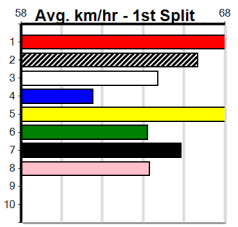

12
2:50PM
(VIC time)

Watchdog Tips: 0 0 0 0 Bet: .

Form Box Weight Dist Track Date Time BON Margin 1st/2nd (Time) PIR Checked Comment W/R Split 1 S/P Grade

1 DOWN UNDER BOY [5]

F D Jun-20 AUSSIE INFRARED PAT'S LASS

Trainer: Aaron Campbell (Drouin)

8th (1)	30.7	300	HVL	R6	17-Mar-24	16.58	16.24	3.5LDR. ASHER (16.34)	S/7	. . .	3.99	$16.90	S
3rd (8)	30.9	300	HVL	R1	01-Sep-24	16.68	16.40	0.75LDR. YANNICK (16.63)	M/5	. . .	4.02	$3.80	X45
6th (1)	30.9	300	HVL	R9	08-Sep-24	16.76	16.31	3.75LMY MATE MINA (16.50)	M/5	. . .	3.98	$4.00	FFA
8th (7)	30.6	300	HVL	R7	15-Sep-24	17.34	16.80	6.50LSPOT FOX (16.92)	M/1	. . .	3.95	$11.80	FFA

Owner(s): CASHINO (SYN), A Campbell, A Campbell

Winning Boxes

1	2	3	4	5	6	7	8
2	2	2	1	2	2		
Prize	$46,386.70						
Best	16.29						
Starts	55-11-13-12						
Trk/Dst	19-4-5-5						
APM	$2627						

2 MYOLA NICK [5]

BK D Nov-21 AUSSIE INFRARED POCKET QUEEN

Trainer: Annette Kampman (Purdeet)

5th (1)	34.3	450	WBL	R6	03-Oct-24	25.62	25.02	3.00LGENESIS BALE (25.42)	Q/224	. SW .	6.63	$5.30	5
5th (8)	34.7	450	WBL	R8	10-Oct-24	25.64	25.19	6.50LSYDNEY SHOW (25.19)	M/222	. . .	6.71	$6.30	5
4th (5)	35.1	390	BAL	R11	23-Oct-24	22.25	21.71	4.75LCHEMICAL EROSION (21.93)	M/44	. . .	8.56	$10.00	5H
4th (5)	35.6	400	GEL	R11	30-Oct-24	23.08	22.68	5.50LYAMGATA BALE (22.70)	M/24	. . .	8.53	$2.10	5

Owner(s): A Kampman

Winning Boxes

1	2	3	4	5	6	7	8
2	3				3	2	
Prize	$38,040.00						
Best	16.53						
Starts	58-10-11-14						
Trk/Dst	2-0-1-0						
APM	$10655						

3 ATOMIC CABANG [5]

BE D Feb-20 BEAST UNLEASHED STARS AND LIGHTS

Trainer: Trevor Gottsche (Healesville)

1st (2)	35.5	300	HVL	R10	13-Sep-24	16.77	16.77	2.00LCREDITOR (16.90)	Q/1	. . .	3.98	$8.40	T3-5
2nd (4)	35.6	300	HVL	R5	22-Sep-24	16.84	16.59	3.5LSTORM SENSATION (16.60)	M/4	. . .	4.01	$17.90	5
2nd (2)	36.1	350	HVL	R7	29-Sep-24	19.54	19.20	1.25LBEAUTY BEAST (19.46)	M/3	. . .	6.62	$12.70	5
6th (4)	36.1	350	HVL	R5	06-Oct-24	19.63	19.34	4.25LFLAMING FOX (19.34)	M/3	. . .	6.62	$18.80	5

Owner(s): T Gottsche

Winning Boxes

1	2	3	4	5	6	7	8
2	3	3	1		1		3
Prize	$38,940.00						
Best	16.77						
Starts	107-13-19-13						
Trk/Dst	4-1-1-1						
APM	$3555						

4 HIGH EMOTION [5]

F B Apr-21 ZAMBORA BROCKIE ROCK ME

Trainer: Kellie Morrison (Kilmany)

4th (7)	26.5	510	SLE	R5	26-Jun-24	29.43	28.71	6.50LDR. BROOKLYNN (29.00)	M/656	. V7 W	9.71	$2.10	5
1st (8)	26.5	510	SLE	R8	03-Jul-24	28.97	28.97	1.25LROLLINDA AIR (29.05)	M/335	. SW W	9.25	$9.00	X45
7th (6)	26.5	600	MEP	R8	10-Jul-24	35.76	34.78	15.00LWEBLEC WRANGLER (34.78)	M/7777	. SW W	9.84	$28.50	X45
8th (7)	26.5	510	SLE	R8	17-Jul-24	29.67	28.91	11.00LIRISH NIKKI (28.91)	M/744	. V0 W	9.47	$9.50	X45

Owner(s): J Booker

Winning Boxes

1	2	3	4	5	6	7	8
		1				2	5
Prize	$26,315.00						
Best	FSH						
Starts	59-8-8-8						
Trk/Dst	0-0-0-0						
APM	$3928