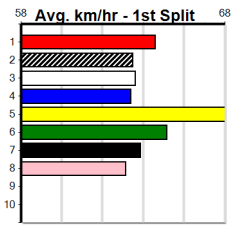

Healesville

RSN GREY AREAS - WEDNESDAY & FRID

Distance: 300m, Race Type: Grade 5, Total Prizemoney: \$2,925
1st: \$1,950, 2nd: \$600, 3rd: \$300, 4th: \$75

3

11:41AM

(VIC time)

Watchdog Tips: **0 0 0 0** Bet: .