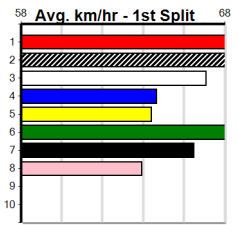

JASON McKEOWN PHOTOGRAPHY

Distance: 300m, Race Type: Grade 5, Total Prizemoney: $2,925
1st: $1,950, 2nd: $600, 3rd: $300, 4th: $75

7

1:00PM

(VIC time)

INSENSITIVE (6) can explode soon after box rise in her races and she may prove hard to hold out from her good draw. MYALL SANDY (8) is well drawn out wide on the track as well and she can pour on the pressure mid race in this.

Watchdog Tips:

6

8

5

7

Bet:

Win 6