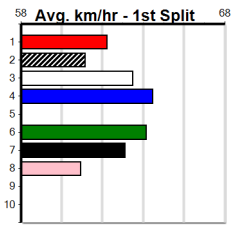

Horsham

SPORTSBET SAME RACE MULTI (250+ RA

Distance: 410m, Race Type: Grade 5 No Penalty, Total Prizemoney: \$2,925

1st: \$1,950, 2nd: \$600, 3rd: \$300, 4th: \$75

12

6:40PM

(VIC time)

Watchdog Tips: