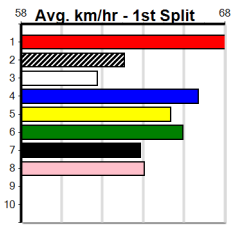

Horsham

WEBB CON MARINE

Distance: 485m, Race Type: Grade 5, Total Prizemoney: $3,340
1st: $2,230, 2nd: $690, 3rd: $345, 4th: $75

7

5:09PM
(VIC time)

Watchdog Tips: **0 0 0 0** Bet: **0**