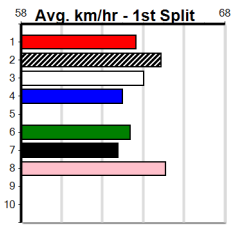

11

6:22PM

(VIC time)

Watchdog Tips: 0 0 0 0 Bet: .