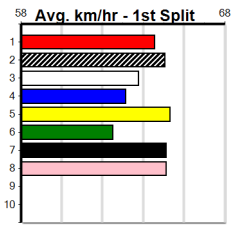

Horsham

CHS GROUP

Distance: 410m, Race Type: Grade 5, Total Prizemoney: $2,925
1st: $1,950, 2nd: $600, 3rd: $300, 4th: $75

5

4:24PM
(VIC time)

Watchdog Tips: **0 0 0 0** Bet: **0**