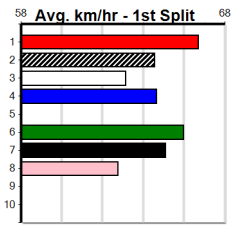

Horsham

8

5:27PM

(VIC time)

ON-SITE ENGINEERING

Distance: 485m, Race Type: Mixed 4/5, Total Prizemoney: \$3,875
1st: \$2,600, 2nd: \$800, 3rd: \$400, 4th: \$75

Watchdog Tips:

0 0 0 0