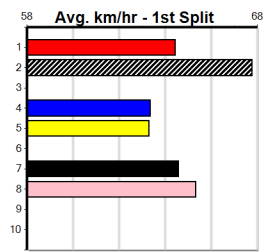

DREAMCHASERS - TICKETS ON SALE NOW

Distance: 410m, Race Type: Grade 7, Total Prizemoney: $2,925
1st: $1,950, 2nd: $600, 3rd: $300, 4th: $75

Watchdog Tips:

Bet:

Form Box	Wgt	Dist	Track	Date	Time	BON	Margin	1st/2nd (Time)	PIR	Checked	Comment	WR	Split 1	S/P	Grade

1

ZIPPING TAMIKA (NSW)[7]
BE Bitch Dec-22 Sire: ASTON RUPEE Dam: ZIPPING MAGDA
Owner(s): Hallinan Hallinan (SYN), M Hallinan, F Hallinan Trainer: Robert Camilleri (Lara)
Winning Distances: < 300m (0) 300 - 399m (0) 400 - 499m (1) 500 - 599m (0) 600 - 699m (0) > 700m (0) ENG HOR 2024-11-09
Winning Weights: 28.4(1)

2nd (3)	28.0	410	HOR	R1	17-Sep-24	23.58	23.11	4.25L CRACKERJACK SCUD	M/22	.	.	.	10.53	$14.80	M
3rd (3)	27.8	410	HOR	R1	21-Sep-24	23.53	23.33	1.5L SCOOBA STEVE (23.43)	M/22	.	.	.	10.50	$2.70	M
3rd (6)	28.0	410	HOR	R2	05-Oct-24	23.89	23.32	2.50L MEAN PEACE (23.71)	S/33	.	SW	.	10.82	$7.50	M
2nd (4)	28.1	410	HOR	R1	08-Oct-24	23.58	23.26	0.75L NOSEY PARKER (23.53)	M/23	.	.	.	10.34	$2.00	M
6th (1)	28.1	435	SLE	R2	13-Oct-24	25.31	24.07	8.00L DR. ZEEKA (24.78)	M/577	.	VO	.	5.43	$2.00	M
3rd (5)	28.5	435	SLE	R2	20-Oct-24	24.91	24.18	0.25L DR. BELL (24.89)	S/544	.	.	.	5.40	$5.10	M
2nd (6)	28.6	435	SLE	R1	27-Oct-24	24.50	24.09	2.00L REEL INFRARED (24.36)	S/322	.	.	.	5.34	$5.80	M
1st (8)	28.4	410	HOR	R2	29-Oct-24	23.51	23.25	3.25L SOLAR KATE (23.73)	M/11	.	.	.	10.52	$1.70	M

Last 3 wins NOT included above

Bx	1st	2nd	3rd	4th	5th	6th	7th	8th
1							2	
2								
3		1	1					
4		1						
5			1					
6		1	1					
7								
8	1							

Prize Best	$4020.00
Starts	23.51(8)-29/10/24
Trk/Dts	9-1-3-3
APM	5-1-2-2
	3708

2

BILLY SET [7]
BK Bitch Oct-22 Sire: ASTON RUPEE Dam: ALWAYS HO HO
Owner(s): J Bovett Trainer: William Robertson (St Arnaud)
Winning Distances: < 300m (0) 300 - 399m (1) 400 - 499m (0) 500 - 599m (0) 600 - 699m (0) > 700m (0) ENG SHP 2024-11-11
Winning Weights: 31.9(1)

1st (7)	31.9	300	HVL	R1	15-Oct-24	17.17	16.68	0.75L HULK KING HAMMER (17.22)	Q/1	.	.	.	3.93	$7.90	M
8th (2)	32.1	350	HVL	R2	20-Oct-24	20.13	19.25	6.50L MATCHBOX FLAME (19.71)	M/6	.	.	.	6.71	$16.90	X67
4th (4)	32.0	300	HVL	R10	27-Oct-24	17.05	16.41	4.75L NOVEMBER RAIN (16.72)	S/2	.	.	.	4.04	$20.60	X67
4th (7)	31.6	300	HVL	R2	01-Nov-24	17.41	16.82	5.50L RHOSWEN (17.03)	M/3	.	.	.	4.01	$3.30	T3-7
2nd (8)	31.0	390	SHP	R10	07-Nov-24	22.64	22.26	0.50L KRAKEN CASPER (22.62)	M/11	.	.	.	8.49	$7.60	T3-7

Last 3 wins NOT included above

Bx	1st	2nd	3rd	4th	5th	6th	7th	8th
1								
2								1
3								
4				1				
5								
6								
7	1			1				
8		1						

Prize Best	$2405.00
Starts	FSH
Trk/Dts	5-1-1-0
APM	0-0-0-0
	2405

3

*** VACANT BOX ***
Sire: Dam:
Owner(s): Trainer:
Winning Distances: < 300m (0) 300 - 399m (0) 400 - 499m (0) 500 - 599m (0) 600 - 699m (0) > 700m (0)
Winning Weights: Box History