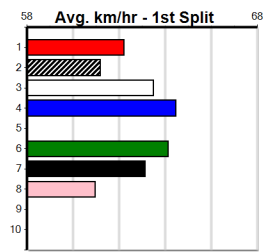

Horsham
12
6:40PM
(VIC time)

SPORTSBET SAME RACE MULTI (250+ RANK)

Distance: 410m, Race Type: Grade 5 No Penalty, Total Prizemoney: \$2,925
1st: \$1,950, 2nd: \$600, 3rd: \$300, 4th: \$75

Watchdog Tips:

Bet: