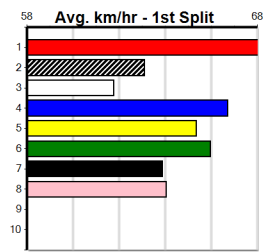

WEBBICON MARINE

Distance: 485m, Race Type: Grade 5, Total Prizemoney: $3,340
1st: $2,230, 2nd: $690, 3rd: $345, 4th: $75

Watchdog Tips: [ ] [ ] [ ] [ ] Bet: [ ]

Form Box Wgt Dist Track Date Time BON Margin 1st/2nd (Time) PIR Checked Comment WR Split 1 S/P Grade

TAKE THE STEPS [5]
BK Dog Dec-22 Sire: ASTON RUPEE Dam: ZIPPING TIFFANY
Owner(s): THE SIP (SYN), J Harradine, T Redmond, W Vassallo
Trainer: Garry George (Beulah)
Winning Distances: < 300m (0) 300 - 399m (0) 400 - 499m (3) 500 - 599m (0) 600 - 699m (0) > 700m (0)
Winning Weights: 36.4(3)
5th (6) 36.4 485 HOR R2 10-Sep-24 28.33 27.27 14.00 WANDERING ROGUE (27.38) M/745 . . . . 7.00 $4.90 M
1st (5) 36.4 485 HOR R2 17-Sep-24 27.88 27.44 0.25L MALINFORMATION (27.90) M/111 . . . . 6.61 $5.20 M
1st (6) 36.4 410 HOR R3 01-Oct-24 23.47 22.85 0.75L MISS PATSY (23.52) Q/22 . . . . 10.40 $11.30 7
1st (2) 36.4 485 HOR R7 05-Oct-24 27.61 27.61 3.25L INFRA ROCK (27.83) Q/111 . . . . 6.61 $6.20 X67
2nd (2) 36.4 485 HOR R6 22-Oct-24 27.58 27.24 1.00L PARABOLE RICO (27.51) M/121 . . . . 6.52 $6.20 RW
Last 3 wins NOT included above
Box History
Prize Best $6880.00
Starts 27.58(2)-22/10/24
Trk/Dts 5-3-1-0
APM 4-2-1-0 5664

TORNADO JACK [5]
F Dog Dec-21 Sire: BUCKLE UP WES Dam: LANCOME LADY
Owner(s): T Boehmke
Trainer: Thomas Boehmke (Narewillock)
Winning Distances: < 300m (0) 300 - 399m (0) 400 - 499m (5) 500 - 599m (0) 600 - 699m (0) > 700m (0)
Winning Weights: 28.5(1) 29.7(1) 29.8(1) 30.4(2)
1st (8) 29.7 425 BEN R11 28-Aug-24 24.46 24.19 1.5L PRINCE PIERRE (24.56) M/112 . . . . 6.72 $3.70 T3-6
3rd (6) 30.1 450 SHP R7 05-Sep-24 25.79 25.41 5.50L DEMONESS (25.41) M/433 . . . . 6.80 $10.90 T3-5
6th (4) 29.9 425 BEN R12 13-Sep-24 24.49 23.70 7.00L SIMPLY STYLISH (24.03) S/877 . . . . 6.73 $43.70 5NP
5th (7) 29.8 425 BEN R10 26-Sep-24 24.79 24.09 1.75L LEKTRA RODNEY (24.68) S/555 . . . . 6.77 $6.10 T3-5
6th (4) 30.5 425 BEN R6 02-Oct-24 24.80 23.88 8.50L RADEBE (24.23) M/776 . . . . W 6.67 $26.10 SH
1st (3) 30.4 425 BEN R11 09-Oct-24 24.12 23.99 0.50L PENNY BLUE DEMON (24.14) M/332 . . . . SW W 6.66 $21.40 T3-5
5th (3) 30.5 500 BEN R8 19-Oct-24 28.83 28.44 6.00L ZIPPING SPARTAN (28.44) M/455 . . . . 6.80 $10.80 5
1st (4) 30.4 425 BEN R4 06-Nov-24 24.12 23.88 2.00L MILLS FOR THREE (24.25) M/221 . . . . 6.65 $11.20 5
Last 3 wins NOT included above
1st (6) 28.5 450 BAL R3 21-Mar-24 26.08 25.43 1.00L MISS BOOM (26.14) S/821 . . . . SW . 7.12 $7.70 M
1st (1) 29.8 425 BEN R3 21-Aug-24 24.35 24.10 2.25L HERE COMES SHAKA (24.49) M/111 . . . . SW . 6.76 $4.00 7
Box History
Prize Best $7370.00
Starts 28.37(1)-29/3/24
Trk/Dts 42-5-3-7
APM 1-0-0-0 4196