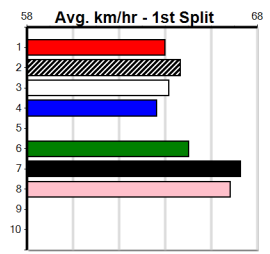

Horsham
9
5:47PM
(VIC time)

LOCKS CONSTRUCTION (250+ RANK)

Distance: 410m, Race Type: Grade 5 No Penalty, Total Prizemoney: $2,925
1st: $1,950, 2nd: $600, 3rd: $300, 4th: $75

Watchdog Tips: ☐ ☐ ☐ ☐ ☐ ☐ Bet: ☐

Form Box	Wgt	Dist	Track	Date	Time	BON	Margin	1st/2nd (Time)	PIR	Checked	Comment	WR	Split 1	S/P	Grade

TINKER PETE [5]
WRF Dog Jan-21 Sire: ORSON ALLEN Dam: GAWKER BALE Trainer: Jennifer Burns (Balliang)
Owner(s): Burns Racing (SYN), C Burns, J Burns
Winning Distances: < 300m (0) 300 - 399m (1) 400 - 499m (8) 500 - 599m (0) 600 - 699m (0) > 700m (0)
Winning Weights: 29.6(1) 29.9(1) 30.0(2) 30.2(2) 30.3(2) 30.9(1)

Box	1st	2nd	3rd	4th	5th	6th	7th	8th
1	1	1	2					
2		1	1	1	1			
3			4	1	2	1		
4				1	1	1		
5	3					1	1	
6	1	1	2	1	1	1	1	1
7		2	3		1	2		
8	4	3	1					1

Prize Best Starts Trk/Dts APM: $25740.00, 23.51(1)-25/7/23, 54-9-8-14, 6-1-0-2, 6267

DASH OF SALLY [5]
BK Bitch Apr-21 Sire: BERNARDO Dam: BETHANY ROSE Trainer: Melissa Docking (Red Cliffs)
Owner(s): Friday Lunch (SYN), J Flood, B Howard, A Sherriff, D Thomas
Winning Distances: < 300m (0) 300 - 399m (1) 400 - 499m (5) 500 - 599m (0) 600 - 699m (0) > 700m (0)
Winning Weights: 28.0(1) 28.6(1) 28.7(1) 29.0(1) 29.3(1) 29.4(1)

Box	1st	2nd	3rd	4th	5th	6th	7th	8th
1	3	3	2	1	2	1	1	1
2	1	1	1	2	2	1	1	
3		3			1	1		1
4		3	3	1	2	2	4	1
5	1	1	3	2	1	2	1	
6		3	1	1		2		
7							2	1
8	1	1	1					1

Prize Best Starts Trk/Dts APM: $23980.00, 23.42(6)-1/1/24, 70-6-14-11, 34-4-5-7, 4813

NO RIGHT TURNS (QLD)[5]
BK Dog Mar-22 Sire: FERNANDO BALE Dam: HOW NOT TOO Trainer: Paul Mathieson (Myrniong)
Owner(s): T Kingcott
Winning Distances: < 300m (0) 300 - 399m (4) 400 - 499m (1) 500 - 599m (0) 600 - 699m (0) > 700m (0)
Winning Weights: 29.8(1) 29.9(2) 30.1(1) 30.8(1)

Box	1st	2nd	3rd	4th	5th	6th	7th	8th
1		1	1	2	1			
2	1							1
3	2				1			
4			1		2			
5		1	1	1	1			
6		2				1		
7	1	1	1		1	1		
8	1	1	1					

Prize Best Starts Trk/Dts APM: $13740.00, FSH, 27-5-6-4, 0-0-0-0, 4962

RUBY'S DESIRE [5]
BK Bitch Jan-21 Sire: BERNARDO Dam: STAR DESIRE Trainer: Leslie Mitchell (Teesdale)
Owner(s): D Mitchell
Winning Distances: < 300m (0) 300 - 399m (13) 400 - 499m (2) 500 - 599m (0) 600 - 699m (0) > 700m (0)
Winning Weights: 28.9(1) 29.1(1) 29.2(1) 29.3(2) 29.4(2) 29.6(2) 29.9(2) 30.2(2) 30.5(1) 30.7(1)

Box	1st	2nd	3rd	4th	5th	6th	7th	8th
1	1	4	1	3		2	2	
2	2	2		1	1	2	1	
3	1	4	1	1		1	1	2
4			2	2	2		4	
5	2	2		4		2	1	1
6	4		1		2	1	3	
7	1	3	2	3	1	2		1
8	4	3	1	2	1			

Prize Best Starts Trk/Dts APM: $44580.63, 23.08(8)-16/1/24, 91-15-18-8, 12-1-2-1, 8005

*** VACANT BOX ***
Sire: Dam: Trainer:
Owner(s):
Winning Distances: < 300m (0) 300 - 399m (0) 400 - 499m (0) 500 - 599m (0) 600 - 699m (0) > 700m (0)
Winning Weights:
Box History

1

2

3

4

5