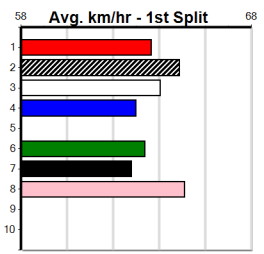

Watchdog Tips: [ ] [ ] [ ] [ ] [ ] Bet: [ ]

GEORGE'S BEST (NSW)[5]
BE Dog Aug-21 Sire: HOOKED ON SCOTCH Dam: KOORINGA THELLY
Owner(s): Black Type Greys (SYN), M Wallace, S Kavanagh, G Moore, A Martin
Trainer: Andrea Gurry (Nhill)
Winning Distances: < 300m (0) 300 - 399m (0) 400 - 499m (5) 500 - 599m (1) 600 - 699m (0) > 700m (0)
Winning Weights: 30.2(2) 30.4(1) 30.5(1) 30.7(1) 31.2(1)
Box History table with 8 columns and 8 rows.

WHIPSTICK SERENA [5]
BK Bitch Jan-23 Sire: AUSSIE INFRARED Dam: FAUN FLAME
Owner(s): Whipstick Kennels (SYN), C Jackson, C Taylor
Trainer: Cameron Taylor (Neilborough)
Winning Distances: < 300m (0) 300 - 399m (2) 400 - 499m (1) 500 - 599m (0) 600 - 699m (0) > 700m (0)
Winning Weights: 26.3(2) 26.4(1)
Box History table with 8 columns and 8 rows.

SINGLE FLICKER [5]
RBD Dog Aug-21 Sire: HARD STYLE RICO Dam: FAUN FLAME
Owner(s): Big Three (SYN), M Dennis, B Wright, M Bolger
Trainer: Carol Jackson (Neilborough)
ENG HOR 2024-11-09
Winning Distances: < 300m (0) 300 - 399m (4) 400 - 499m (1) 500 - 599m (0) 600 - 699m (0) > 700m (0)
Winning Weights: 35.3(1) 35.5(1) 35.6(2) 36.1(1)
Box History table with 8 columns and 8 rows.

TINKER CONALL [5]
WBD Dog Oct-21 Sire: FERNANDO BALE Dam: GAWKER BALE
Owner(s): C Burns
Trainer: Jennifer Burns (Balliang)
Winning Distances: < 300m (0) 300 - 399m (2) 400 - 499m (6) 500 - 599m (1) 600 - 699m (0) > 700m (0)
Winning Weights: 33.2(1) 33.4(1) 33.8(1) 34.0(1) 34.2(3) 34.3(1) 35.0(1)
Box History table with 8 columns and 8 rows.

*** VACANT BOX ***
Owner(s):
Trainer:
Winning Distances: < 300m (0) 300 - 399m (0) 400 - 499m (0) 500 - 599m (0) 600 - 699m (0) > 700m (0)
Winning Weights:
Box History