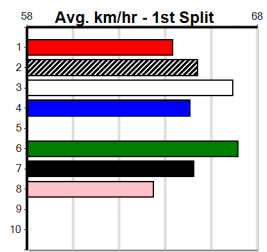

RSN GREY AREAS - WEDNESDAY & FRIDAY

Distance: 410m, Race Type: Mixed 4/5, Total Prizemoney: $3,360
1st: $2,250, 2nd: $690, 3rd: $345, 4th: $75

Watchdog Tips:

Bet:

Form Box Wgt Dist Track Date Time BON Margin 1st/2nd (Time) PIR Checked Comment W/R Split 1 S/P Grade

1 MIGHTY QUINN [4] BK Dog Nov-21 Sire: SHIMA SHINE Dam: SWIFT CURRENT
Owner(s): SMSK Racing (SYN), S Gunnell, K O'brien, M Crowe, S Crowe
Trainer: Rodney Clark (Echuca Village)
Winning Distances: < 300m (0) 300 - 399m (0) 400 - 499m (6) 500 - 599m (2) 600 - 699m (0) > 700m (0)
Winning Weights: 33.5(1) 33.8(1) 33.9(2) 34.7(1) 34.8(2) 35.1(1)
Box History table with columns 1st-8th and rows 1-8.

2 PAW JULIA (NSW)[5] BK Bitch Jul-22 Sire: JS FLAMIN ACE Dam: DYNA ADRIA
Owner(s): B Wheeler
Trainer: Robert Camilleri (Lara)
Winning Distances: < 300m (0) 300 - 399m (2) 400 - 499m (2) 500 - 599m (0) 600 - 699m (0) > 700m (0)
Winning Weights: 26.8(1) 27.7(2) 27.8(1)
Box History table with columns 1st-8th and rows 1-8.

3 MYRNIONG STORM (NSW)[4] BE Dog May-22 Sire: WOW Dam: LET'S WIN MEISHA
Owner(s): T Kingcott
Trainer: Paul Mathieson (Myrniong)
Winning Distances: < 300m (0) 300 - 399m (2) 400 - 499m (3) 500 - 599m (0) 600 - 699m (0) > 700m (0)
Winning Weights: 32.2(4) 32.6(1)
Box History table with columns 1st-8th and rows 1-8.

4 ON THE BEER [5] BE Dog May-22 Sire: AUSSIE INFRARED Dam: JOKARE
Owner(s): G Glass
Trainer: Robert Glass (Kyabram)
Winning Distances: < 300m (0) 300 - 399m (0) 400 - 499m (6) 500 - 599m (0) 600 - 699m (0) > 700m (0)
Winning Weights: 33.3(1) 33.6(1) 33.7(1) 34.2(1) 34.4(1) 34.5(1)
Box History table with columns 1st-8th and rows 1-8.

5 *** VACANT BOX ***
Sire: Dam:
Owner(s):
Trainer:
Winning Distances: < 300m (0) 300 - 399m (0) 400 - 499m (0) 500 - 599m (0) 600 - 699m (0) > 700m (0)
Winning Weights:
Box History