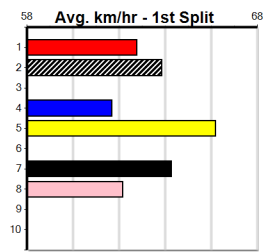

Distance: 410m, Race Type: Mixed 6/7, Total Prizemoney: $2,925
1st: $1,950, 2nd: $600, 3rd: $300, 4th: $75

Watchdog Tips:

Bet:

Form Box	Wgt	Dist	Track	Date	Time	BON	Margin	1st/2nd (Time)	PIR	Checked	Comment	WR	Split 1	S/P	Grade

ASTON RANDAL [6]

BK Dog Jan-21 Sire: FERNANDO BALE Dam: ASTON LOLITA
Owner(s): D Torr
Trainer: David Torr (Myers Flat)
Winning Distances: < 300m (0) 300 - 399m (1) 400 - 499m (1) 500 - 599m (0) 600 - 699m (0) > 700m (0)
Winning Weights: 32.0(1) 32.4(1)

4th (1)	33.6	400	GEL	R11	03-Sep-24	23.14	22.31	4.75L FANCY KIAARN (22.81)	Q/52	.	.	.	8.75	$51.40	X67
5th (5)	33.7	410	HOR	R11	15-Sep-24	24.18	23.03	9.00L SUNTORY LISA (23.55)	Q/65	.	SW	.	10.95	$150.30	X67
5th (6)	33.6	410	HOR	R11	21-Sep-24	24.08	23.33	7.00L WISDOM BALE (23.59)	M/55	.	.	.	11.02	$43.40	6G
3rd (1)	33.6	410	HOR	R4	05-Oct-24	24.27	23.32	6.00L SCOOBA STEVE (23.85)	M/54	.	.	.	11.05	$11.70	X67
4th (2)	33.8	390	SHP	R9	12-Oct-24	22.47	21.99	7.00L LITTLE MINNIE (21.99)	M/45	.	.	.	8.60	$18.70	X67
2nd (2)	34.0	410	HOR	R9	22-Oct-24	24.02	22.99	3.00L BIG SUNSHINE (23.82)	Q/42	.	.	.	10.70	$23.30	X67
4th (3)	34.3	400	GEL	R9	30-Oct-24	23.53	22.68	13.00 RUXTON SHINE (22.68)	M/64	.	.	.	8.97	$42.30	6G
7th (7)	34.5	410	HOR	R9	05-Nov-24	23.93	22.93	7.00L BIG SUNSHINE (23.45)	M/77	.	.	.	10.78	$47.20	6G

Last 3 wins NOT included above

1st (8)	32.0	385	SHP	R2	11-May-23	22.18	21.90	1.5L ACE REDEEMER (22.28)	M/31	.	.	.	8.41	$7.60	M
1st (5)	32.4	410	HOR	R3	25-Aug-23	23.47	23.06	1.00L DEADLY DAVE (23.54)	Q/11	.	SW	.	10.37	$46.00	7

Box History

Bx	1st	2nd	3rd	4th	5th	6th	7th	8th
1		2	4	2	2	1		
2		3	1	2	1	1		
3		1	3	2				
4				2				1
5	1	1	2		3	2		
6					2	1		2
7		1	2		1	1	3	
8	1	3	1		2	1	2	

Prize Best	$11835.00
Starts	23.30(1)-5/11/23
Trk/Dts	61-2-11-11
APM	23-1-3-3 1580

THAT'S MY COUSIN [6]

LTF Dog Feb-23 Sire: KOBLENZ Dam: MISS MOLLY LEE
Owner(s): LECCHINO SYND (SYN), N Lecchino, S Lecchino, N Lecchino
Trainer: Nick Lecchino (Lethbridge)
Winning Distances: < 300m (0) 300 - 399m (2) 400 - 499m (0) 500 - 599m (0) 600 - 699m (0) > 700m (0)
Winning Weights: 35.4(1) 35.7(1)

1st (1)	35.4	390	BAL	R3	11-Sep-24	22.39	22.05	2.75L CANDLES (22.58)	Q/11	.	.	.	8.48	$6.00	M
8th (6)	35.6	390	WBL	R10	19-Sep-24	22.91	22.11	9.00L PANAMA RHODE (22.30)	S/77	.	.	.	9.14	$4.80	X67
2nd (5)	34.8	400	GEL	R4	24-Sep-24	23.04	22.50	4.00L TALK BACKS BACK (22.77)	M/22	.	.	.	8.59	$6.50	7
5th (2)	35.4	390	BAL	R10	30-Sep-24	23.38	22.39	15.00 RUXTON SHINE (22.39)	M/75	.	.	.	8.89	$2.70	T3-7
3rd (2)	35.1	400	GEL	R10	15-Oct-24	22.99	22.45	2.50L COLOURFUL MAGIC (22.82)	M/33	.	.	.	8.53	$5.80	X67
3rd (8)	35.5	400	GEL	R3	22-Oct-24	23.21	22.43	5.50L ARKA SOLAR (22.85)	M/32	.	.	.	8.56	$2.40	T3-7
1st (2)	35.7	390	BAL	R10	28-Oct-24	22.09	22.09	4.00L PAW MADDOX (22.36)	Q/11	.	.	.	8.31	$3.30	T3-7
7th (3)	35.6	400	WGL	R2	04-Nov-24	23.17	22.45	9.50L OUR BOY SHANNON (22.52)	M/67	.	.	.	8.60	$10.90	X67

Last 3 wins NOT included above

Prize Best	$3320.00
Starts	FSH
Trk/Dts	8-2-1-2
APM	0-0-0-0 2920

*** VACANT BOX ***

Sire: Dam:
Owner(s):
Trainer:
Winning Distances: < 300m (0) 300 - 399m (0) 400 - 499m (0) 500 - 599m (0) 600 - 699m (0) > 700m (0)
Winning Weights:

Box History

Bx	1st	2nd	3rd	4th	5th	6th	7th	8th
1	1							
2	1		1		1			
3								1
4								
5		1						
6								1
7								
8			1