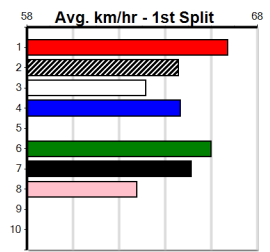

ON-SITE ENGINEERING

Distance: 485m, Race Type: Mixed 4/5, Total Prizemoney: $3,875
1st: $2,600, 2nd: $800, 3rd: $400, 4th: $75

Watchdog Tips:

Bet:

Table with columns: Form Box, Wgt, Dist, Track, Date, Time, BON, Margin, 1st/2nd (Time), PIR, Checked, Comment, W/R, Split 1, S/P, Grade

Race 1: FLED THE SCENE [5]. Dog: Dec-21. Sire: FERNANDO BALE, Dam: ELUSIVE JEWEL. Trainer: Graham Glass (Kyabram). Includes winning distances, weights, and a box history table.

Race 2: APACHE SHOUT [5]. Dog: Aug-20. Sire: MY REDEEMER, Dam: SHOUT OUT LOUD. Trainer: Brian Brown (Axedale). Includes winning distances, weights, and a box history table.

Race 3: CATCH MY DRIFT (NSW)[5]. Dog: Oct-21. Sire: RAW ABILITY, Dam: KEEP DREAMING. Trainer: Paul Mathieson (Myrningong). Includes winning distances, weights, and a box history table.

Race 4: ZYGMON BALE (NSW)[5]. Dog: Dec-21. Sire: FERAL FRANKY, Dam: ZELZER ALLEN. Trainer: Robert Camilleri (Lara). Includes winning distances, weights, and a box history table.

Race 5: *** VACANT BOX ***. Sire: Dam: Trainer: Box History.