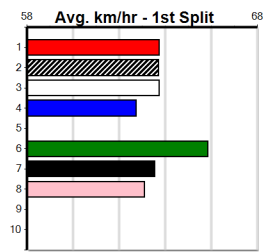

Horsham
10
6:05PM
(VIC time)

WATTS PRICE ACCOUNTANTS (250+ RANK)

Distance: 410m, Race Type: Grade 5 No Penalty, Total Prizemoney: $2,925
1st: $1,950, 2nd: $600, 3rd: $300, 4th: $75

Watchdog Tips:

Bet:

Form Box Wgt Dist Track Date Time BON Margin 1st/2nd (Time) PIR Checked Comment W/R Split 1 S/P Grade

1 WESTERN BALE (NSW)[5]
BK Dog Jan-22 Sire: BARCIA BALE Dam: WELSLY BALE
Owner(s): A Gurry
Winning Distances: < 300m (0) 300 - 399m (4) 400 - 499m (1) 500 - 599m (0) 600 - 699m (0) > 700m (0)
Winning Weights: 36.0(1) 36.1(1) 36.3(1) 37.9(1) 38.3(1)

Box	1st	2nd	3rd	4th	5th	6th	7th	8th
1	2				1	1		
2	1	1			3			3
3		1	1					
4		2	1		2			2
5								1
6	1		1		1			
7								
8	1	2			2			

Prize Best Starts Trk/Dts APM $10960.00 23.28(3)-1/1/24 30-5-5-4 11-1-1-1 5354

2 HE'S GOT SWAG [5]
BK Dog Nov-20 Sire: FERNANDO BALE Dam: DREAMY EYES
Owner(s): R Kenworthy
Winning Distances: < 300m (0) 300 - 399m (3) 400 - 499m (3) 500 - 599m (0) 600 - 699m (0) > 700m (0)
Winning Weights: 29.2(1) 30.0(1) 30.3(2) 30.4(1) 30.5(1)

Box	1st	2nd	3rd	4th	5th	6th	7th	8th
1	1	4	3	2	1	1		
2	1	4	1	2	1	2		
3	2			3	1	2	1	
4	1	2	2	1	2	1		
5		2	1	3	1	2	1	
6		1	4	1	1	2		
7	1		2	1	2	1	1	1
8		4	2	4	2			

Prize Best Starts Trk/Dts APM $29255.00 23.40(4)-28/8/23 79-6-17-15 16-1-5-3 3617

3 RUBY'S SHOW [5]
BK Bitch Oct-22 Sire: FERAL FRANKY Dam: HAPPY RUBY
Owner(s): T Sinnott
Winning Distances: < 300m (0) 300 - 399m (2) 400 - 499m (1) 500 - 599m (0) 600 - 699m (0) > 700m (0)
Winning Weights: 26.0(1) 26.9(1) 27.3(1)

Box	1st	2nd	3rd	4th	5th	6th	7th	8th
1								1
2					1			
3	1			1	1			
4		2						
5						1	1	
6	2							1
7								
8								1

Prize Best Starts Trk/Dts APM $7090.00 FSH 14-3-2-1 0-0-0-0 5664

4 FINANCIER [5]
WBE Dog Jan-22 Sire: NEED MY MONEYNOW Dam: GRANDANA QUALI
Owner(s): J Cassar
Winning Distances: < 300m (0) 300 - 399m (3) 400 - 499m (3) 500 - 599m (1) 600 - 699m (0) > 700m (0)
Winning Weights: 28.4(1) 28.6(1) 29.1(2) 29.2(2) 29.5(1)

Box	1st	2nd	3rd	4th	5th	6th	7th	8th
1	2		1	1	2	1	1	
2		1		1	2		1	
3	1	2	2			1		
4	1	1	1		2		1	1
5		1	1					
6	2			1	1	1		
7		1	1	1	1	2		
8	1		1					1

Prize Best Starts Trk/Dts APM $15652.50 FSTD 41-7-6-6 0-0-0-0 4463

5 *** VACANT BOX ***
Sire: Dam:
Owner(s):
Winning Distances: < 300m (0) 300 - 399m (0) 400 - 499m (0) 500 - 599m (0) 600 - 699m (0) > 700m (0)
Winning Weights:

Trainer:
Box History