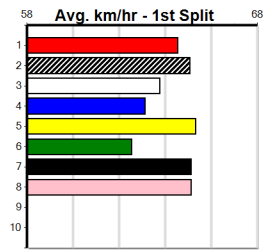

CHS GROUP

Distance: 410m, Race Type: Grade 5, Total Prizemoney: $2,925
1st: $1,950, 2nd: $600, 3rd: $300, 4th: $75

Watchdog Tips:

Bet:

Form Box Wgt Dist Track Date Time BON Margin 1st/2nd (Time) PIR Checked Comment WR Split 1 S/P Grade

GO SEEK MURPHY [5]
F Dog Jan-22 Sire: BARCIA BALE Dam: GO SEEK HEIDI
Owner(s): A Gurry
Trainer: Deb Carr (Miniera)
Winning Distances: < 300m (0) 300 - 399m (2) 400 - 499m (0) 500 - 599m (1) 600 - 699m (0) > 700m (0)
Box History table and Prize Best Starts Trk/Dts APM

FIERY DUEL [5]
F Dog Mar-21 Sire: FERNANDO BALE Dam: IT'S A JEWEL
Owner(s): G Black
Trainer: Anita Gibbons (Lara)
Winning Distances: < 300m (0) 300 - 399m (5) 400 - 499m (1) 500 - 599m (0) 600 - 699m (0) > 700m (0)
Box History table and Prize Best Starts Trk/Dts APM

STRESS TEST [5]
BK Dog Dec-20 Sire: MY REDEEMER Dam: MISS ENERGISER
Owner(s): D Carr
Trainer: Deb Carr (Miniera)
Winning Distances: < 300m (0) 300 - 399m (9) 400 - 499m (6) 500 - 599m (0) 600 - 699m (0) > 700m (0)
Box History table and Prize Best Starts Trk/Dts APM

SPRING WATCH (SA)[5]
F Dog Oct-21 Sire: ASTON DEE BEE Dam: SPRING BLOOM
Owner(s): G Black
Trainer: Michael Gibbons (Lara)
ENG GEL 2024-11-08
Winning Distances: < 300m (0) 300 - 399m (5) 400 - 499m (2) 500 - 599m (0) 600 - 699m (0) > 700m (0)
Box History table and Prize Best Starts Trk/Dts APM

BRUTALITY [5]
WBK Bitch May-22 Sire: FERNANDO BALE Dam: ZIPPING TIFFANY
Owner(s): THE SIP (SYN), J Harradine, T Redmond, W Vassallo
Trainer: Garry George (Beulah)
ENG HOR 2024-11-09
Winning Distances: < 300m (0) 300 - 399m (1) 400 - 499m (2) 500 - 599m (0) 600 - 699m (0) > 700m (0)
Box History table and Prize Best Starts Trk/Dts APM