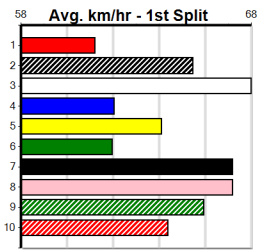

SPORTSBET FINAL

Distance: 410m, Race Type: Maiden Final, Total Prizemoney: $2,925
1st: $1,950, 2nd: $600, 3rd: $300, 4th: $75

Watchdog Tips: [ ] [ ] [ ] [ ] Bet: [ ]

Table with columns: Form Box, Wgt, Dist, Track, Date, Time, BON, Margin, 1st/2nd (Time), PIR, Checked, Comment, W/R, Split 1, S/P, Grade

HUSKY BAILEY [M]
BK Dog Nov-22 Sire: BERNARDO Dam: HUSKY FLYER
Owner(s): S Bailey
Trainer: Jennifer Torr (Myers Flat)
Winning Distances: < 300m (0) 300 - 399m (0) 400 - 499m (0) 500 - 599m (0) 600 - 699m (0) > 700m (0)
Winning Weights:
4th (8) 34.0 410 HOR R4 15-Sep-24 24.10 23.03 6.00L IVORY NARWHAL (23.70) S/55 11.12 $12.70 M
5th (8) 33.8 410 HOR R2 21-Sep-24 24.15 23.33 12.00 BAG OF SNAGS (23.33) S/77 11.00 $8.50 M
4th (2) 33.5 410 HOR R1 05-Oct-24 24.06 23.32 2.75L ZIPPING DIEGO (23.87) S/54 10.89 $6.90 M
8th (4) 32.9 410 HOR R1 15-Oct-24 23.99 22.86 5.00L DEFENSIVE (23.66) S/88 11.03 $29.00 M
7th (3) 32.5 425 BEN R2 25-Oct-24 25.40 23.88 21.00 LAMIA NONNA MARY (23.96) S/887 6.96 $39.90 M
3rd (5) 33.4 410 HOR R1 05-Nov-24 23.68 22.93 1.75L BELLA BLOSSOM (23.57) S/55 11.02 $20.50 MH

MY BREW [M]
BK Dog Mar-22 Sire: MY REDEEMER Dam: STAR ANISE
Owner(s): BREWER'S OWN (SYN), J Brewer, D Brewer
Trainer: Raymond Brewer (Camperdown)
Winning Distances: < 300m (0) 300 - 399m (0) 400 - 499m (0) 500 - 599m (0) 600 - 699m (0) > 700m (0)
Winning Weights:
7th (1) 31.5 410 HOR R1 15-Oct-24 23.95 22.86 4.25L DEFENSIVE (23.66) M/46 10.71 $5.20 M
2nd (2) 31.9 410 HOR R2 22-Oct-24 23.90 22.99 1.25L RICO BALBOA (23.82) M/22 10.65 $6.00 M
2nd (3) 32.1 410 HOR R1 29-Oct-24 23.64 23.25 1.00L VENETIAN BLUE (23.59) M/22 10.49 $5.90 M
2nd (1) 32.2 410 HOR R1 05-Nov-24 23.58 22.93 0.25L BELLA BLOSSOM (23.57) M/43 10.74 $2.10 MH

IT'S BUBBLE TIME [7]
RF Dog Mar-23 Sire: KOBLENZ Dam: SWIFT BRITTANY
Owner(s): G Cini
Trainer: George Cini (Miners Rest)
Winning Distances: < 300m (0) 300 - 399m (0) 400 - 499m (1) 500 - 599m (0) 600 - 699m (0) > 700m (0)
Winning Weights: 30.4(1)
1st (1) 30.4 410 HOR R3 05-Nov-24 23.24 22.93 7.00L MISSOURI MAGIC (23.70) Q/11 10.42 $1.80 MH

HUSKY SARA LEE [M]
BK Bitch Nov-22 Sire: BERNARDO Dam: HUSKY FLYER
Owner(s): S Bailey
Trainer: David Torr (Myers Flat)
Winning Distances: < 300m (0) 300 - 399m (0) 400 - 499m (0) 500 - 599m (0) 600 - 699m (0) > 700m (0)
Winning Weights:
8th (1) 27.2 410 HOR R1 15-Sep-24 24.75 23.03 14.00 SQUEEGEE'S RIDE (23.80) M/88 11.44 $5.50 M
4th (1) 27.2 410 HOR R4 21-Sep-24 23.91 23.33 6.50L BIG SUNSHINE (23.48) S/54 10.89 $24.10 M
4th (4) 27.4 410 HOR R2 05-Oct-24 24.20 23.32 7.00L MEAN PEACE (23.71) M/76 11.14 $39.00 M
2nd (3) 27.6 410 HOR R1 15-Oct-24 23.67 22.86 0.25L DEFENSIVE (23.66) M/53 10.75 $19.30 M
3rd (5) 27.5 410 HOR R1 22-Oct-24 23.85 22.99 3.00L MISS YOUR KISS (23.65) M/53 10.71 $3.20 M
6th (6) 28.0 425 BEN R1 29-Oct-24 25.13 24.05 11.00 MORAINÉ DEMON (24.38) M/566 6.83 $2.50 M
3rd (2) 28.0 410 HOR R3 05-Nov-24 23.75 22.93 7.50L IT'S BUBBLE TIME (23.24) M/43 10.84 $6.50 MH