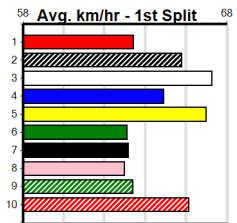

RSN GREY AREAS - WEDNESDAY & FRID

Distance: 400m, Race Type: Grade 5, Total Prizemoney: \$2,925
1st: \$1,950, 2nd: \$600, 3rd: \$300, 4th: \$75

3

7:22PM

(VIC time)

Watchdog Tips:

0 0 0 0

Bet: