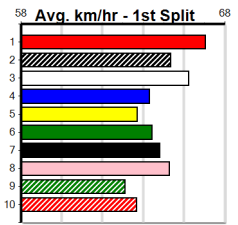

BARN BAR FUNCTION ROOM

Distance: 460m, Race Type: Grade 5, Total Prizemoney: $2,925
1st: $1,950, 2nd: $600, 3rd: $300, 4th: $75

Watchdog Tips:

0 0 0 0

Bet:

Main table containing race details for 10 races (VOICE OF THUNDER, SODA APACHE, KADE, SPRING REGENCY, HARTNEY, AEROPLANE MODE, EAGLES FLY ALONE, MR. KIA ORA, PAW VERNON, CHESTER CAMPBELL). Each race entry includes horse name, trainer, jockey, weight, distance, track, date, time, odds, and race results.