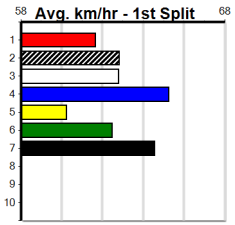

SPORTSBET GREEN TICKS

Distance: 400m, Race Type: Maiden, Total Prizemoney: $2,535
1st: $1,680, 2nd: $520, 3rd: $260, 4th: $75

1

6:47PM
(VIC time)

Watchdog Tips: **0** **0** **0** **0** Bet: _____