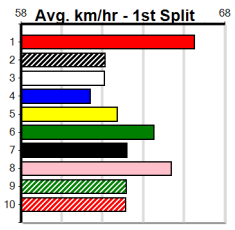

MC GRAFIX & SIGNS

Distance: 460m, Race Type: Mixed 6/7, Total Prizemoney: $2,925
1st: $1,950, 2nd: $600, 3rd: $300, 4th: $75

Watchdog Tips: **0** **0** **0** **0** Bet: .