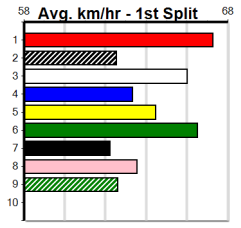

DREAMCHASERS - TICKETS ON SALE NO

Distance: 400m, Race Type: Grade 7, Total Prizemoney: $2,925
1st: $1,950, 2nd: $600, 3rd: $300, 4th: $75

2
7:05PM
(VIC time)

Watchdog Tips: 0 0 0 0 **Bet:** .