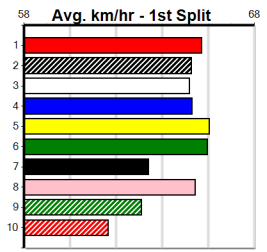

SHIMA SHINE AT STUD

Distance: 400m, Race Type: Mixed 4/5, Total Prizemoney: $3,360
1st: $2,250, 2nd: $690, 3rd: $345, 4th: $75

Watchdog Tips: [ ] [ ] [ ] [ ] Bet: [ ]

Form Box Wgt Dist Track Date Time BON Margin 1st/2nd (Time) PIR Checked Comment W/R Split 1 S/P Grade

ASTON JALAPENO [5]
BK Dog Mar-22 Sire: ASTON DEE BEE Dam: ASTON LOPEZ
Owner(s): C Mackie
Trainer: Corey Mackie (Tooradin) ENG WGL 2024-11-08
Winning Distances: < 300m (0) 300 - 399m (7) 400 - 499m (0) 500 - 599m (0) 600 - 699m (0) > 700m (0)
Winning Weights: 31.1(1) 32.1(1) 32.2(2) 32.3(1) 32.5(2)
Table with columns: Bx, 1st, 2nd, 3rd, 4th, 5th, 6th, 7th, 8th

OUR YOGI [5]
BE Dog Oct-21 Sire: FERNANDO BALE Dam: COURTING
Owner(s): J Gieschen
Trainer: Jennifer Gieschen (Valencia Cree)
Winning Distances: < 300m (0) 300 - 399m (0) 400 - 499m (6) 500 - 599m (0) 600 - 699m (0) > 700m (0)
Winning Weights: 28.1(1) 28.7(1) 28.8(1) 29.1(1) 29.2(1) 29.9(1)
Table with columns: Bx, 1st, 2nd, 3rd, 4th, 5th, 6th, 7th, 8th

MY NAME'S EDEN [5]
RF Dog Dec-22 Sire: HARD STYLE RICO Dam: STRADA
Owner(s): X Cheng
Trainer: Zhen Liu (Rowville)
Winning Distances: < 300m (0) 300 - 399m (3) 400 - 499m (2) 500 - 599m (0) 600 - 699m (0) > 700m (0)
Winning Weights: 31.6(1) 31.7(2) 32.1(1) 32.4(1)
Table with columns: Bx, 1st, 2nd, 3rd, 4th, 5th, 6th, 7th, 8th

BRING YOUR BEST [4]
WBK Dog Feb-22 Sire: FERNANDO BALE Dam: BRING YOUR BANJO
Owner(s): J Sullivan
Trainer: Lisa Davis (Traralgon)
Winning Distances: < 300m (0) 300 - 399m (5) 400 - 499m (3) 500 - 599m (0) 600 - 699m (0) > 700m (0)
Winning Weights: 31.5(1) 31.9(2) 32.0(1) 32.1(1) 32.2(1) 32.3(1) 32.5(1)
Table with columns: Bx, 1st, 2nd, 3rd, 4th, 5th, 6th, 7th, 8th

XISAN BALE (NSW)[5]
BK Dog Feb-22 Sire: DROOPYS SYDNEY Dam: WINNIE ALLEN
Owner(s): L Harris
Trainer: Tammy Kennedy-harris (Devon M) ENG BEN 2024-11-08
Winning Distances: < 300m (0) 300 - 399m (1) 400 - 499m (4) 500 - 599m (0) 600 - 699m (0) > 700m (0)
Winning Weights: 30.2(1) 30.6(2) 30.8(1) 31.2(1)
Table with columns: Bx, 1st, 2nd, 3rd, 4th, 5th, 6th, 7th, 8th