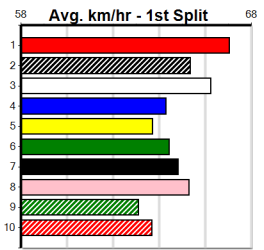

BARN BAR FUNCTION ROOM

Distance: 460m, Race Type: Grade 5, Total Prizemoney: $2,925
1st: $1,950, 2nd: $600, 3rd: $300, 4th: $75

Watchdog Tips:

Bet:

Form Box Wgt Dist Track Date Time BON Margin 1st/2nd (Time) PIR Checked Comment W/R Split 1 S/P Grade

VOICE OF THUNDER [5]
WBK Dog Jun-21 Sire: FERNANDO BALE Dam: CLASSY BLAZE
Owner(s): FOUR FROTHYS (SYN), G Pask, J Baxter, G Pask
Trainer: Graeme Jose (Catani)
Box History table and Prize Best Starts table included.

SODA APACHE [5]
RF Dog Aug-20 Sire: FERNANDO BALE Dam: IRELAND'S FORCE
Owner(s): Fluffy Side Up (SYN), A Onley, P Onley
Trainer: Geoffrey Dalton (Hazelwood Nort)
Box History table and Prize Best Starts table included.

KADE (NSW)[5]
BD Dog Aug-22 Sire: FLYING RICCIARDO Dam: SARITA
Owner(s): E Burrett
Trainer: Jason Sharp (Lara)
Box History table and Prize Best Starts table included.

SPRING REGENCY (NSW)[5]
LTBD Dog Oct-22 Sire: FERNANDO BALE Dam: BURNING FUEL
Owner(s): Board Racing (SYN), G Board, S Board, J Board, J Opetai, H Board
Trainer: Mark Delbridge (Balliang)
Box History table and Prize Best Starts table included.

HARTNEY [5]
BE Dog Apr-22 Sire: FERAL FRANKY Dam: ALL INN AVA
Owner(s): M Carruthers
Trainer: Chloe Vandemaat (Healesville)
Box History table and Prize Best Starts table included.

1

2

3

4

5