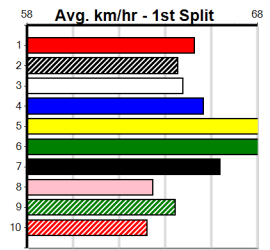

SPORTSBET FINAL

Distance: 460m, Race Type: Grade 5 Final, Total Prizemoney: $3,360
1st: $2,250, 2nd: $690, 3rd: $345, 4th: $75

Watchdog Tips:

Bet:

Table with columns: Form Box, Wgt, Dist, Track, Date, Time, BON, Margin, 1st/2nd (Time), PIR, Checked, Comment, WR, Split 1, S/P, Grade

PLAY THE VICTIM [4]
BK Dog May-21 Sire: HARD STYLE RICO Dam: DYNA QUOTA
Owner(s): TWO BRANDO'S (SYN), S Brandon, D Brandon, D Atkin
Trainer: Debra Brandon (Cranbourne East)
Winning Distances: < 300m (0) 300 - 399m (3) 400 - 499m (8) 500 - 599m (2) 600 - 699m (0) > 700m (0)
Winning Weights: 34.7(1) 34.9(2) 35.0(2) 35.1(1) 35.2(1) 35.3(2) 35.4(1) 35.9(2) 36.2(1)
Box History table and Prize Best Starts table included.

EL CRIMP ADORE [4]
WF Dog May-21 Sire: FERNANDO BALE Dam: CRIMSON VIXEN
Owner(s): G Ponton
Trainer: Dawn Johnston (Toongabbie)
Winning Distances: < 300m (0) 300 - 399m (0) 400 - 499m (9) 500 - 599m (1) 600 - 699m (0) > 700m (0)
Winning Weights: 31.5(1) 31.9(1) 32.0(2) 32.3(1) 32.6(1) 32.7(2) 33.1(1) 33.3(1)
Box History table and Prize Best Starts table included.

SPRING COIN (SA)[5]
BK Dog Jan-22 Sire: SPRING BRIDGE Dam: SPRING HALO
Owner(s): G Black
Trainer: Mark Delbridge (Balliang)
Winning Distances: < 300m (0) 300 - 399m (0) 400 - 499m (2) 500 - 599m (3) 600 - 699m (0) > 700m (0)
Winning Weights: 32.9(1) 33.1(2) 33.2(1) 33.9(1)
Box History table and Prize Best Starts table included.

FILL YOUR BOOTS [4]
BD Dog Oct-22 Sire: FERNANDO BALE Dam: ACCUSED
Owner(s): R Thompson
Trainer: David Crawford (Pearcedale)
Winning Distances: < 300m (0) 300 - 399m (0) 400 - 499m (2) 500 - 599m (2) 600 - 699m (0) > 700m (0)
Winning Weights: 29.7(1) 30.3(2) 30.6(1)
Box History table and Prize Best Starts table included.

SHEEZEL (QLD)[4]
BKW Dog Mar-22 Sire: BEAST UNLEASHED Dam: ISLA'S STYLE
Owner(s): B Kline
Trainer: Mario Briganti (Pearcedale)
Winning Distances: < 300m (0) 300 - 399m (9) 400 - 499m (6) 500 - 599m (0) 600 - 699m (0) > 700m (0)
Winning Weights: 35.2(1) 35.4(2) 35.6(3) 35.7(1) 35.8(2) 35.9(1) 36.6(1) 36.7(1) 36.8(1) 37.1(1) 37.3(1)
Box History table and Prize Best Starts table included.

1

2

3

4

5