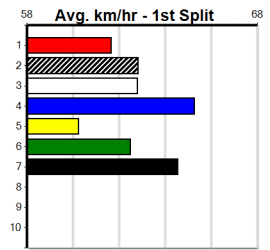

Distance: 400m, Race Type: Maiden, Total Prizemoney: $2,535
1st: $1,680, 2nd: $520, 3rd: $260, 4th: $75

Watchdog Tips:

Bet:

Form Box	Wgt	Dist	Track	Date	Time	BON	Margin	1st/2nd (Time)	PIR	Checked	Comment	WR	Split 1	S/P	Grade

1

ASTON OUTLAY [M]
BK Bitch Jan-23 Sire: FERNANDO BALE Dam: ASTON REWARD Trainer: Mario Briganti (Pearcedale)
Owner(s): R Borda
Winning Distances: < 300m (0) 300 - 399m (0) 400 - 499m (0) 500 - 599m (0) 600 - 699m (0) > 700m (0)
Winning Weights:
2nd (8) 25.2 300 HVL R4 22-Sep-24 16.79 16.59 3.00L HIJACK (16.59) M/3 4.03 $6.10 MH
3rd (6) 25.4 300 HVL R1 29-Sep-24 17.01 16.60 6.00L HIJACK (16.60) M/3 3.99 $5.70 MF
3rd (7) 25.3 400 WGL R1 04-Oct-24 23.67 22.71 3.5L STEAL THE SHOW (23.43) M/66 SW 8.81 $2.90 M
Last 3 wins NOT included above

Box History

Bx	1st	2nd	3rd	4th	5th	6th	7th	8th
1								
2								
3								
4								
5								
6								
7			1					
8								

Prize Best	$1080.00
Starts	23.67(7)-4/10/24
Trk/Dts	3-0-1-2
APM	1-0-0-1 864

2

RUTH'S COMMANDER [M]
BK Dog Jan-23 Sire: HOUDINI BOY Dam: RING A DRAGON Trainer: Bethany Garrick (Devon Meadow)
Owner(s): D Cortese
Winning Distances: < 300m (0) 300 - 399m (0) 400 - 499m (0) 500 - 599m (0) 600 - 699m (0) > 700m (0)
Winning Weights:
5th (2) 31.0 400 WGL R1 22-Oct-24 23.59 22.73 9.50L BARKLY STREET (22.95) M/78 8.85 $28.20 M
4th (7) 31.6 400 WGL R2 01-Nov-24 23.29 22.49 8.50L PRETTY FOLLIE (22.73) M/55 8.76 $10.60 M
2nd (7) 31.8 400 WGL R1 07-Nov-24 23.06 22.67 2.00L MAGIC OUTLAW (22.93) M/42 8.54 $6.00 T3-M
Last 3 wins NOT included above

Box History

Bx	1st	2nd	3rd	4th	5th	6th	7th	8th
1								
2						1		
3								
4								
5								
6								
7		1		1				
8								

Prize Best	$395.00
Starts	23.06(7)-7/11/24
Trk/Dts	3-0-1-0
APM	3-0-1-0 395

3

BOTH SIDES [M]
BK Dog Sep-22 Sire: SHIMA SHINE Dam: JAZZ OPERA Trainer: Justin Nolan (Devon Meadows)
Owner(s): N Presutto
Winning Distances: < 300m (0) 300 - 399m (0) 400 - 499m (0) 500 - 599m (0) 600 - 699m (0) > 700m (0)
Winning Weights:
3rd (1) 33.6 435 SLE R1 03-Nov-24 25.25 24.26 3.5L JUMBUK JOHNNY (25.02) Q/243 5.32 $2.90 M
Last 3 wins NOT included above

Box History

Bx	1st	2nd	3rd	4th	5th	6th	7th	8th
1			1					
2								
3								
4								
5								
6								
7								
8								

Prize Best	$260.00
Starts	FSH
Trk/Dts	1-0-0-1
APM	0-0-0-0 260

4

MISSY MOOLA [M]
BK Bitch Mar-23 Sire: HOOKED ON SCOTCH Dam: IT'S NOT FUN Trainer: Maureen Brown (Loch)
Owner(s): I Brown
Winning Distances: < 300m (0) 300 - 399m (0) 400 - 499m (0) 500 - 599m (0) 600 - 699m (0) > 700m (0)
Winning Weights:
3rd (3) 31.0 400 WGL R1 04-Nov-24 23.08 22.45 1.75L WHATEVER GEORGE (22.97) M/54 8.53 $4.90 M
Last 3 wins NOT included above

Box History

Bx	1st	2nd	3rd	4th	5th	6th	7th	8th
1								
2								
3			1					
4								
5								
6								
7								
8								

Prize Best	$260.00
Starts	23.08(3)-4/11/24
Trk/Dts	1-0-0-1
APM	1-0-0-1 260