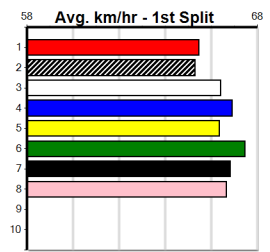

G'DAY CHEF CATERERS

Distance: 400m, Race Type: Mixed 3/4, Total Prizemoney: $3,360
1st: $2,250, 2nd: $690, 3rd: $345, 4th: $75

Watchdog Tips:

Bet:

Form Box Wgt Dist Track Date Time BON Margin 1st/2nd (Time) PIR Checked Comment WR Split 1 S/P Grade

MORE BEER PLEASE [4]
F Dog Nov-22 Sire: FERAL FRANKY Dam: JUNK FOOD JUNKIE
Owner(s): A Lie
Trainer: Jason Sharp (Lara)
Winning Distances: < 300m (0) 300 - 399m (0) 400 - 499m (4) 500 - 599m (0) 600 - 699m (0) > 700m (0)
Winning Weights: 31.1(1) 31.3(2) 31.8(1)
1st (8) 31.3 425 BEN R3 18-Sep-24 24.37 24.12 1.75L DERNANCOURT (24.49) M/421 . . . 6.74 $1.70 T3-7
1st (5) 31.3 450 BAL R7 23-Sep-24 26.08 25.64 1.75L BIG BOY COOPER (26.20) M/442 . . . 6.85 $2.00 T3-RW
4th (1) 31.3 410 HOR R5 01-Oct-24 23.44 22.85 8.50L MYRNIONG STORM (22.85) M/44 . . . 10.43 $8.00 5
3rd (3) 31.3 410 HOR R4 08-Oct-24 23.64 23.26 2.75L NACHO PROBLEM (23.46) M/44 . . . 10.42 $13.20 5H
8th (8) 31.3 410 HOR R11 15-Oct-24 23.69 22.86 12.00L CHEAP RED WINE (22.86) M/68 . . . 10.55 $28.80 5F
2nd (7) 31.5 410 HOR R4 22-Oct-24 23.30 22.99 2.50L SUPER SEQUIOA (23.14) M/22 . . . 10.24 $7.30 5
1st (5) 31.8 400 WGL R5 29-Oct-24 22.57 22.29 2.75L FILL YOUR BOOTS (22.75) M/11 . . . 8.32 $14.80 5
3rd (3) 32.0 410 HOR R5 05-Nov-24 23.37 22.93 4.25L DANE MULLANE (23.09) M/43 . . . 10.80 $5.20 X45
Last 3 wins NOT included above
1st (4) 31.1 400 GEL R1 13-Sep-24 22.91 22.65 5.50L FLEETWOOD NEMO (23.28) Q/11 . . . 8.60 $3.00 M

JUNIOR'S MATE [4]
BK Dog Jul-21 Sire: FERNANDO BALE Dam: MYSTIC RIOT
Owner(s): J Stewart
Trainer: Dawn Johnston (Toongabbie)
Winning Distances: < 300m (0) 300 - 399m (2) 400 - 499m (5) 500 - 599m (0) 600 - 699m (0) > 700m (0)
Winning Weights: 31.6(1) 31.8(1) 32.1(1) 32.6(1) 32.7(2) 33.3(1)
8th (5) 33.5 435 SLE R7 24-Jul-24 25.78 24.44 13.00L BE A CHARACTER (24.93) M/788 . . . 5.59 $3.20 5
1st (1) 32.7 400 WGL R12 08-Aug-24 22.66 22.66 3.75L FIRE ANT (22.90) M/11 . . . 8.35 $1.30 T3-5
1st (3) 32.7 400 WGL R6 16-Aug-24 22.68 22.44 0.50L PERSUASION (22.71) M/22 . . . 8.38 $2.10 5
2nd (4) 32.6 400 WGL R7 27-Aug-24 23.13 22.90 2.00L UNLEASH IN MIAMI (22.99) M/22 . . . 8.25 $13.90 X34
4th (1) 32.6 400 WGL R7 06-Sep-24 22.90 22.54 2.75L SHORT AND STUMPY (22.71) M/55 . . . 8.44 $4.90 FFA
4th (2) 32.4 460 WGL R5 13-Sep-24 26.37 25.54 6.00L BORACAY STORM (25.96) M/233 . . . 6.48 $12.30 5H
5th (2) 32.3 460 WGL R8 24-Sep-24 26.01 25.73 4.25L TATTOOED (25.73) M/445 . . . 6.57 $40.00 X45
3rd (8) 32.0 400 WGL R9 04-Nov-24 22.71 22.45 3.75L BETTER BANJO (22.45) M/33 . . . 8.39 $25.50 FFA
Last 3 wins NOT included above
1st (5) 32.1 400 WGL R9 26-Sep-23 22.53 22.53 10.00L GYPSY LEE ROSE (23.20) M/11 . . . 8.33 $1.90 X67
1st (4) 33.3 350 TRA R11 19-Jan-24 19.64 19.64 0.75L SLIPPERY SHARK (19.68) M/11 . . . 6.54 $2.80 X45
1st (2) 32.6 350 TRA R7 02-Feb-24 19.67 19.67 1.75L CLYTIC BOUY (19.79) M/21 . . . 6.54 $5.00 X34