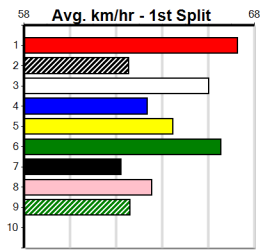

DREAMCHASERS - TICKETS ON SALE NOW

Distance: 400m, Race Type: Grade 7, Total Prizemoney: $2,925
1st: $1,950, 2nd: $600, 3rd: $300, 4th: $75

Watchdog Tips: [ ] [ ] [ ] [ ] Bet: [ ]

Form	Box	Wgt	Dist	Track	Date	Time	BON	Margin	1st/2nd (Time)	PIR	Checked	Comment	WR	Split 1	S/P	Grade

1

PRETTY FOLLIE [7]
BK Bitch Mar-23 Sire: MY REDEEMER Dam: CAPTAIN JACKIE
Owner(s): G Connell Trainer: David Kerr (Caldermeade)
Winning Distances: < 300m (0) 300 - 399m (0) 400 - 499m (1) 500 - 599m (0) 600 - 699m (0) > 700m (0)
Winning Weights: 27.4(1)
2nd (1) 27.9 400 WGL R1 27-Sep-24 22.94 22.64 0.25L LUMBY (22.93) M/11 8.43 $6.00 M
1st (6) 27.4 400 WGL R2 01-Nov-24 22.73 22.49 1.25L PAW PASADENA (22.81) M/11 8.34 $1.60 M
Last 3 wins NOT included above
Box History: [Table with columns Bx, 1st, 2nd, 3rd, 4th, 5th, 6th, 7th, 8th]
Prize Best: $2200.00 (22.73(6)-1/11/24)
Starts: 2-1-1-0
Trk/Dts: 2-1-1-0
APM: 2096

2

MASTER EDUARDO (SA)[7]
BK Dog Jan-21 Sire: AUSSIE INFRARED Dam: PRECIOUS DESTINI
Owner(s): T Whitford Trainer: Scott Deppeler (Morwell)
Winning Distances: < 300m (0) 300 - 399m (0) 400 - 499m (1) 500 - 599m (0) 600 - 699m (0) > 700m (0)
Winning Weights: 32.4(1)
4th (3) 34.2 350 HVL R9 21-Feb-24 19.87 19.38 7.50L RIVER KING (19.38) S/7 6.81 $33.10 7
4th (1) 34.3 350 HVL R9 01-Mar-24 19.79 19.32 7.00L ASTON ANGELO (19.33) M/5 6.80 $21.30 T3-RW
7th (1) 33.9 450 TRA R7 04-Mar-24 26.00 25.07 14.00 VICTORY CHAD (25.07) S/566 6.92 $40.10 T3-RW
4th (5) 31.9 450 TRA R5 06-Apr-24 25.60 25.20 3.5L SWEET NUGGET (25.36) M/233 SW 6.76 $61.40 X67
3rd (7) 32.6 450 TRA R2 14-Jun-24 25.34 25.09 3.75L HIGHLAND WARRIOR (25.09) M/222 6.73 $56.70 RW
2nd (2) 32.2 450 TRA R7 08-Jul-24 25.82 24.96 1.00L RANGER'S GIRL (25.77) S/432 6.90 $8.50 X67
6th (3) 32.0 460 WGL R5 30-Jul-24 26.87 25.99 6.00L ARCANA (26.47) M/566 6.78 $24.80 X67
3rd (7) 33.2 400 WGL R9 26-Sep-24 23.24 22.85 2.75L SELECT MILLS (23.06) S/23 8.57 $20.70 T3-7
Last 3 wins NOT included above
1st (1) 32.4 425 BEN R1 31-May-23 24.67 23.99 0.75L BRODIES TIGER (24.71) M/433 V14 6.80 $3.50 M
Box History: [Table with columns Bx, 1st, 2nd, 3rd, 4th, 5th, 6th, 7th, 8th]
Prize Best: $5120.00 (23.24(7)-26/9/24)
Starts: 61-1-3-12
Trk/Dts: 6-0-0-1
APM: 666

3

ELITE INTENTION [7]
BK Dog Feb-23 Sire: SHIMA SHINE Dam: IDOLIZE
Owner(s): O'Neill Racing (SYN), T O'Neill, T O'Neill, T O'Neill, M O'Neill Trainer: Tom O'Neill (Pearcedale)
Winning Distances: < 300m (0) 300 - 399m (0) 400 - 499m (1) 500 - 599m (0) 600 - 699m (0) > 700m (0)
Winning Weights: 32.4(1)
3rd (7) 32.5 460 WGL R2 01-Oct-24 26.52 25.54 3.75L MARJORIE MAUDE (26.26) M/222 6.64 $8.00 MH
3rd (8) 32.7 460 WGL R3 08-Oct-24 26.32 25.73 8.50L HIGHLY ABRASIVE (25.73) M/643 SW 6.63 $54.60 MF
1st (4) 32.4 450 SHP R3 21-Oct-24 25.09 25.01 4.75L OVERLAND BOY (25.41) Q/111 SW 6.52 $4.50 MH
Last 3 wins NOT included above
Box History: [Table with columns Bx, 1st, 2nd, 3rd, 4th, 5th, 6th, 7th, 8th]
Prize Best: $3490.00 (FSTD)
Starts: 3-1-0-2
Trk/Dts: 0-0-0-0
APM: 3128