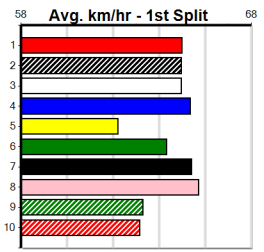

VIATEK (1-4 WINS) DAMSELS DASH

Distance: 460m, Race Type: Restricted Win, Total Prizemoney: $2,925
1st: $1,950, 2nd: $600, 3rd: $300, 4th: $75

Watchdog Tips:

Bet:

Form Box	Wgt	Dist	Track	Date	Time	BON	Margin	1st/2nd (Time)	PIR	Checked	Comment	WR	Split 1	S/P	Grade

PAW LILIBET (NSW)[6]
BK Bitch Jan-23 Sire: BERNARDO Dam: DYNA GARNER
Owner(s): B Wheeler Trainer: Mark Delbridge (Balliang)
Winning Distances: < 300m (0) 300 - 399m (1) 400 - 499m (1) 500 - 599m (0) 600 - 699m (0) > 700m (0)
Winning Weights: 25.6(2)

4th (7)	25.7	450	BAL	R10	18-Sep-24	25.79	25.18	3.5L PAW JUDAS (25.54)	Q/113	.	.	.	6.51	$9.40	X67
5th (6)	25.9	410	HOR	R4	24-Sep-24	24.29	22.93	11.00 PAW HUNTER (23.56)	Q/55	.	VO	.	10.79	$4.60	6G
2nd (8)	25.9	400	WGL	R9	08-Oct-24	22.94	22.58	5.50L SOLAR SPECTRUM (22.58)	M/22	.	.	.	8.40	$7.60	X67
2nd (8)	25.8	450	BAL	R11	16-Oct-24	25.56	25.02	2.00L PAW QUARK (25.43)	Q/222	.	.	.	6.57	$10.70	RW
5th (4)	25.6	450	BAL	R4	23-Oct-24	25.96	24.99	3.5L KIWI MAKAVELI (25.72)	Q/222	.	.	.	6.56	$2.10	X67
8th (8)	25.7	435	SLE	R10	27-Oct-24	25.27	24.09	11.00 PAW MANNY (24.56)	M/678	.	.	.	5.47	$3.70	RW
5th (6)	25.6	450	BAL	R4	30-Oct-24	25.94	25.27	3.00L PAW BERRY (25.74)	Q/224	.	.	.	6.57	$5.60	6G
3rd (6)	25.5	400	WGL	R2	04-Nov-24	22.79	22.45	4.00L OUR BOY SHANNON (22.52)	Q/22	.	.	.	8.35	$11.10	X67

Last 3 wins NOT included above

1st (3)	25.6	390	BAL	R1	31-Jul-24	22.42	22.17	2.25L BONA VISTA (22.57)	Q/11	.	.	.	8.43	$4.30	MH
1st (7)	25.6	450	BAL	R10	28-Aug-24	25.94	25.32	0.75L CAN'T PARK THERE (25.98)	Q/111	.	.	.	6.63	$8.70	X67

Box History

Bx	1st	2nd	3rd	4th	5th	6th	7th	8th
1				1				
2				1	1			
3	1							
4					1	1		
5								
6				1	2		1	
7	1	1	1	1				
8		2						1

Prize Best Starts Trk/Dts APM
$6255.00 FSTD 17-2-3-2 0-0-0-0 4263

PAW ALEXIS (NSW)[5]
BEBD Bitch Jul-22 Sire: AUSSIE INFRARED Dam: DYNA PATTY
Owner(s): B Wheeler Trainer: Mark Delbridge (Balliang)
Winning Distances: < 300m (0) 300 - 399m (0) 400 - 499m (2) 500 - 599m (1) 600 - 699m (0) > 700m (0)
Winning Weights: 28.4(1) 28.7(1) 29.0(1)

2nd (5)	28.2	450	WBL	R5	19-Sep-24	25.73	25.20	8.00L PAW PIERRE (25.20)	M/222	.	.	.	6.73	$4.90	X67
3rd (4)	28.3	410	HOR	R4	24-Sep-24	23.66	22.93	1.5L PAW HUNTER (23.56)	M/33	.	.	.	10.58	$5.20	6G
2nd (5)	28.4	525	MEA	R2	28-Sep-24	30.29	29.60	2.00L SAMMY SUNG (30.17)	S/5433	.	.	.	5.29	$12.00	6G
8th (3)	29.0	460	GEL	R9	11-Oct-24	26.73	25.86	13.00 EXTRADITED (25.86)	Q/467	.	.	.	6.73	$13.00	X67
1st (5)	29.0	515	SAP	R7	14-Oct-24	29.88	29.64	0.75L COOL IT (29.93)	M/2111	.	.	.	5.18	$9.20	X67H
2nd (4)	28.8	515	SAN	R2	24-Oct-24	29.61	29.13	2.00L ALABAMA JAMMER (29.47)	M/1222	.	.	.	5.04	$14.30	X67F
6th (8)	28.9	515	SAN	R2	31-Oct-24	30.37	28.97	14.00 COME TO PARTY (29.42)	M/5787	.	.	.	5.18	$10.70	5
7th (4)	28.8	515	SAN	R12	07-Nov-24	30.27	28.99	9.00L NEED A PILOT (29.67)	M/1237	.	.	.	5.10	$7.40	5

Last 3 wins NOT included above

1st (1)	28.7	460	GEL	R2	02-Aug-24	26.22	26.02	4.25L ETERNAL WINTER (26.51)	M/111	.	.	.	6.73	$2.50	M
1st (8)	28.4	460	GEL	R9	16-Aug-24	26.28	25.44	4.50L ASTON BAMFORD (26.59)	M/211	.	.	.	6.82	$2.30	RW

Box History

Bx	1st	2nd	3rd	4th	5th	6th	7th	8th
1	1	2		1				
2				1				
3								2
4		1	2			1	1	
5	1	2						
6						1		
7		1	2					
8	1			1	1			

Prize Best Starts Trk/Dts APM
$13180.00 FSTD 26.30(7)-27/8/24 23-3-6-4 2-0-0-1 9923