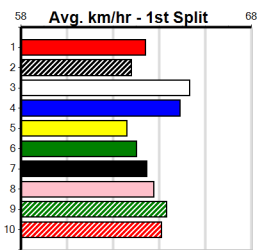

OAKS SUPER BOX

Distance: 460m, Race Type: Grade 5, Total Prizemoney: $2,925
1st: $1,950, 2nd: $600, 3rd: $300, 4th: $75

Watchdog Tips: [ ] [ ] [ ] [ ] Bet: [ ]

Form Box Wgt Dist Track Date Time BON Margin 1st/2nd (Time) PIR Checked Comment W/R Split 1 S/P Grade

TASSIE TIME [5] BK Dog Dec-21 Sire: BERNARDO Dam: JUNO AWAY
Owner(s): Snorkel (SYN), M Condon, M Hornsey, R Gazzard, J Aalsemeest, J Myers
Trainer: Joyce Condon (Devon Meadows) ENG WGL 2024-11-08
Winning Distances: < 300m (0) 300 - 399m (5) 400 - 499m (2) 500 - 599m (6) 600 - 699m (0) > 700m (0)
Winning Weights: 33.7(1) 34.0(1) 35.4(1) 35.6(1) 35.7(2) 35.8(1)
1st (4) 34.0 342 APK R8 31-Aug-24 19.77 19.63 4.00L CRACKERJACK NICK (20.05) 0 SAMP 4.60 $2.25 RWF
1st (4) 33.7 342 APK R6 03-Sep-24 19.78 19.51 1.00L GO JET GO (19.86) 4.63 $1.90 RW
5th (2) 33.4 342 APK R6 16-Sep-24 19.94 19.41 5.50L COOLER MAC LASS (19.58) 4.62 $16.00 X345
2nd (7) 33.4 342 APK R3 23-Sep-24 20.07 19.21 0.10L BIT QUIRKY (20.06) 4.78 $7.00 5
7th (4) 34.0 530 APK R5 30-Sep-24 31.51 30.82 10.00 FANTASTIC ADA (30.82) 5.45 $34.00 5
8th (5) 34.3 350 HVL R7 13-Oct-24 19.80 19.03 7.50L MYALL MANNERED (19.27) M/8 6.79 $40.90 5
5th (3) 34.6 435 SLE R10 20-Oct-24 25.05 24.18 3.25L HAY RILEY (24.83) M/555 5.39 $8.10 5
2nd (1) 34.7 460 WGL R7 29-Oct-24 26.32 25.86 0.75L INTERNAL AFFAIRS (26.27) M/111 6.60 $22.40 5
Last 3 wins NOT included above
1st (7) 35.7 395 TRA R10 11-Mar-24 22.63 22.31 0.50L LAMIA DOMINIQUE (22.66) M/334 3.88 $6.10 6G
1st (1) 35.7 350 HVL R6 15-Mar-24 19.69 19.53 2.00L LANZER BALE (19.83) M/1 SW 6.68 $2.20 T3-5
1st (6) 35.8 450 BAL R7 08-Apr-24 25.56 25.44 3.00L JARROD'S BOY (25.76) Q/222 6.60 $7.40 T3-5

Box History table for TASSIE TIME [5] with columns Bx, 1st, 2nd, 3rd, 4th, 5th, 6th, 7th, 8th and Prize Best Starts Trk/Dts APM.

REV MICHAEL [5] BK Dog Mar-22 Sire: SHIMA SHINE Dam: JD REVELATION
Owner(s): D Petersen
Trainer: Darren Petersen (Rochester)
Winning Distances: < 300m (0) 300 - 399m (0) 400 - 499m (3) 500 - 599m (0) 600 - 699m (0) > 700m (0)
Winning Weights: 36.7(1) 37.0(1) 37.1(1)
4th (6) 36.4 500 BEN R5 27-Sep-24 28.87 27.99 6.00L GREYSYND SAMMY (28.47) S/886 6.81 $71.40 RWF
6th (3) 36.7 485 HOR R7 05-Oct-24 28.18 27.61 8.50L TAKE THE STEPS (27.61) S/666 6.96 $48.90 X67
5th (3) 36.4 410 HOR R10 08-Oct-24 23.86 23.26 6.50L IS HE LUCKY (23.43) M/55 11.00 $17.80 6G
4th (4) 36.5 450 BAL R7 14-Oct-24 26.21 25.41 4.25L SHAKA BIG CHIEF (25.91) S/887 7.03 $6.30 T3-RW
5th (7) 36.5 455 MBR R6 20-Oct-24 26.25 25.81 3.75L OBLITERATED (25.98) 8.40 $9.50 6
1st (5) 36.7 455 MBR R9 25-Oct-24 26.10 25.61 1.00L MALLEE SURPRISE (26.18) 8.30 $80.00 6
2nd (6) 37.2 400 GEL R3 02-Nov-24 22.82 22.24 8.50L ALL TALKER (22.24) S/43 8.73 $35.50 5
5th (4) 37.3 500 BEN R8 06-Nov-24 28.50 28.17 5.00L CHAPPY'S THIEF (28.17) S/555 6.81 $26.10 5
Last 3 wins NOT included above
1st (1) 37.1 400 MTG R1 27-Jun-24 23.26 23.08 8.50L RUSTY WHEELS (23.84) 0 SAMP 11.04 $1.75 M
1st (7) 37.0 450 WBL R5 01-Jul-24 25.77 25.65 1.75L BOB DEEDS (25.90) M/221 6.85 $4.10 X67

Box History table for REV MICHAEL [5] with columns Bx, 1st, 2nd, 3rd, 4th, 5th, 6th, 7th, 8th and Prize Best Starts Trk/Dts APM.