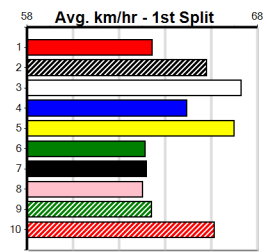

RSN GREY AREAS - WEDNESDAY & FRIDAY

Distance: 400m, Race Type: Grade 5, Total Prizemoney: $2,925
1st: $1,950, 2nd: $600, 3rd: $300, 4th: $75

Watchdog Tips:

Bet:

Form Box Wgt Dist Track Date Time BON Margin 1st/2nd (Time) PIR Checked Comment WR Split 1 S/P Grade

PAW XENA (NSW)[5]
BK Bitch Dec-22 Sire: BERNARDO Dam: DYNA HARPA
Owner(s): B Wheeler
Trainer: Mark Delbridge (Balliang)
Winning Distances: < 300m (0) 300 - 399m (2) 400 - 499m (1) 500 - 599m (0) 600 - 699m (0) > 700m (0)
Winning Weights: 26.7(1) 27.0(1) 27.1(1)
Race results table with columns for rank, weight, track, date, time, odds, etc.

Box History
Table with columns Bx, 1st, 2nd, 3rd, 4th, 5th, 6th, 7th, 8th
Prize Best Starts Trk/Dts APM

HARLEY [5]
RF Bitch Jan-22 Sire: FERNANDO BALE Dam: SMOKIN' CINDY
Owner(s): Franstail (SYN), R Burns, G Mills, J Mills, M Hummel, A Corrone
Trainer: Gregory Mills (Frankston)
Winning Distances: < 300m (0) 300 - 399m (2) 400 - 499m (1) 500 - 599m (0) 600 - 699m (0) > 700m (0)
Winning Weights: 25.4(1) 25.9(1) 27.1(1)
Race results table with columns for rank, weight, track, date, time, odds, etc.

Box History
Table with columns Bx, 1st, 2nd, 3rd, 4th, 5th, 6th, 7th, 8th
Prize Best Starts Trk/Dts APM

TOOTSIE [5]
RF Bitch Sep-21 Sire: FERNANDO BALE Dam: AMELIA CHRISTA
Owner(s): W Dawes
Trainer: William Dawes (Moe South)
Winning Distances: < 300m (0) 300 - 399m (5) 400 - 499m (5) 500 - 599m (2) 600 - 699m (0) > 700m (0)
Winning Weights: 25.8(1) 25.9(1) 26.1(1) 26.3(1) 26.5(2) 26.6(2) 26.7(2) 26.9(1) 27.1(1)
Race results table with columns for rank, weight, track, date, time, odds, etc.

Box History
Table with columns Bx, 1st, 2nd, 3rd, 4th, 5th, 6th, 7th, 8th
Prize Best Starts Trk/Dts APM

HOLTORF BALE (NSW)[5]
BK Dog Nov-20 Sire: DYNA VILLA Dam: DYNA NINA
Owner(s): L Harris
Trainer: Luke Harris (Devon Meadows)
Winning Distances: < 300m (5) 300 - 399m (8) 400 - 499m (7) 500 - 599m (0) 600 - 699m (0) > 700m (0)
Winning Weights: 30.9(1) 31.8(1) 32.1(2) 32.3(1) 32.6(5) 32.8(2) 32.9(3) 33.1(2) 33.2(1) 33.4(1) 33.5(1)
Race results table with columns for rank, weight, track, date, time, odds, etc.

Box History
Table with columns Bx, 1st, 2nd, 3rd, 4th, 5th, 6th, 7th, 8th
Prize Best Starts Trk/Dts APM

URANA RHINO [5]
BE Bitch May-22 Sire: FERNANDO BALE Dam: MA'S PLUM JAM
Owner(s): S Mallia
Trainer: Simon Mallia (Nyora)
Winning Distances: < 300m (0) 300 - 399m (3) 400 - 499m (0) 500 - 599m (0) 600 - 699m (0) > 700m (0)
Winning Weights: 23.0(1) 23.2(1) 24.3(1)
Race results table with columns for rank, weight, track, date, time, odds, etc.

Box History
Table with columns Bx, 1st, 2nd, 3rd, 4th, 5th, 6th, 7th, 8th
Prize Best Starts Trk/Dts APM