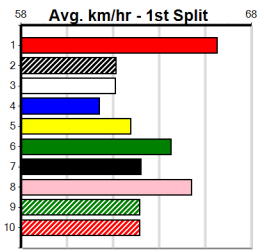

Prize Best Starts Trk/Dts APM \$8635.00 26.17(1)-4/1/24 19-5-3-0 4-2-0-0 5633

MC GRAFIX & SIGNS

Distance: 460m, Race Type: Mixed 6/7, Total Prizemoney: \$2,925
1st: \$1,950, 2nd: \$600, 3rd: \$300, 4th: \$75