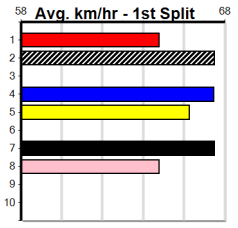

12
10:37PM
(VIC time)

MACKINAW PEACH (4) defeated HONEY ZEN (2) here last week in a tougher race and there seems no reason why they should not run the exacta again. RAPID HEART (8) has a good turn of speed and must be respected.

Watchdog Tips: **4** **2** **8** **7** Bet: Trifecta 4/2/5,7,8 ($10 - 333.33%)

1 LYRICAL LASSY [4] *Comes into calculations off this draw.* **$16.00**

BD B Jun-21 GET IT GIZMO ZIPPING LYRIC

Trainer: Dallan Klemke (Lara)

Pos	Box	Weight	Dist	Track	Date	Time	BON	Margin	1st/2nd (Time)	PIR	Checked	Comment	W/R	Split 1	S/P	Grade
4th	(6)	30.1	400	GEL	R11	18-Oct-24	23.03	22.40	7.50LFIFTY SHORT (22.54)	M/75	.	.	.	8.77	$18.00	X45
7th	(5)	29.7	425	BEN	R8	25-Oct-24	24.45	23.88	6.50LGAS LANTERN (24.01)	M/777	.	.	.	6.79	$12.70	X45
1st	(1)	29.8	460	GEL	R6	01-Nov-24	26.04	25.97	0.75LTENSION HEAD (26.08)	M/322	.	.	.	6.61	$8.20	X45
3rd	(4)	29.8	425	BEN	R2	08-Nov-24	24.22	23.76	3.25LSAMMY SUNG (24.01)	Q/123	.	.	.	6.51	$12.30	5

Owner(s): D Klemke

Winning Boxes

1	2	3	4	5	6	7	8
4		1		4	2	2	2
Prize				$57,605.00			
Best				29.89			
Starts				52-15-6-8			
Trk/Dst				9-3-1-1			
APM				$9708			

2 HONEY ZEN [4] *Speedy type, loves racing here, clear danger.* **$3.80**

BK B Nov-22 BARCIA BALE INDY HONEY

Trainer: Thomas Dailly (Anakie)

Pos	Box	Weight	Dist	Track	Date	Time	BON	Margin	1st/2nd (Time)	PIR	Checked	Comment	W/R	Split 1	S/P	Grade
6th	(1)	25.3	450	BAL	R7	02-Oct-24	25.93	25.12	12.00LLULU'S RIDE (25.12)	Q/244	.	.	.	6.54	$2.60	RWH
1st	(2)	24.9	460	GEL	R1	25-Oct-24	26.13	25.63	3.5LZALI KEEPING (26.37)	Q/111	.	.	.	6.50	$3.00	SH
8th	(3)	24.7	460	GEL	R6	02-Nov-24	26.41	25.53	13.00L'I'M A MUSTANG (25.53)	M/136	.	.	.	6.52	$13.60	SF
2nd	(4)	24.5	525	MEP	R6	06-Nov-24	30.28	29.90	5.50LMACKINAW PEACH (29.92)	M/2222	.	.	.	5.09	$3.70	X45

Owner(s): DAILLY GREYHOUND FARMS (SYN), G Dailly, T Dailly

Winning Boxes

1	2	3	4	5	6	7	8
2	1	1				2	
Prize				$28,885.00			
Best				30.03			
Starts				19-6-4-1			
Trk/Dst				10-4-2-1			
APM				$18391			

3 *** VACANT BOX ***

Trainer:
Owner(s):

4 MACKINAW PEACH [4] *Class edge impressive here last week, go close.* **$2.00**

BK B Feb-22 SHIMA SHINE MEPUNGA MOLLY

Trainer: Jeffrey Britton (Anakie)

Pos	Box	Weight	Dist	Track	Date	Time	BON	Margin	1st/2nd (Time)	PIR	Checked	Comment	W/R	Split 1	S/P	Grade
3rd	(2)	30.3	515	SAN	R9	17-Oct-24	29.94	29.22	6.50LLAKEVIEW EMILY (29.52)	M/2223	.	.	.	5.07	$15.80	SH
4th	(6)	30.4	525	MEA	R8	26-Oct-24	30.41	29.65	9.50LIN THE HUB (29.77)	M/6555	.	.	.	5.24	$24.60	FFA
1st	(3)	30.6	520	GEL	R8	01-Nov-24	29.90	29.90	1.75LWHITE CREST (30.02)	Q/1111	.	.	.	5.35	$2.70	5
1st	(6)	31.0	525	MEP	R6	06-Nov-24	29.92	29.90	5.50LHONEY ZEN (30.28)	M/1111	.	.	.	5.04	$4.70	X45

Owner(s): KRAMERICA (SYN), G Farrugia, W Gallagher

Winning Boxes

1	2	3	4	5	6	7	8
2	1	1	1	1	1	1	3
Prize				$76,720.00			
Best				29.92			
Starts				46-11-11-7			
Trk/Dst				18-2-3-5			
APM				$32234