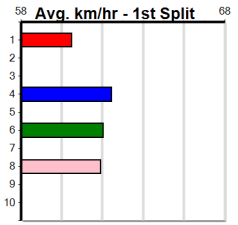

1
6:47PM
(VIC time)

ZIPPING THERON (4) continues to improve with more racing and looks primed to take out this race.
CANYA DIVERSION (8) had no luck on debut and showed enough talent on debut to suggest he will be in the placings.

Watchdog Tips: **4 8 2 1** Bet: **Box Trifecta 2,4,8 ($10 for 166.67%)**

Form	Box	Weight	Dist	Track	Date	Time	BON	Margin	1st/2nd (Time)	PIR	Checked	Comment	W/R	Split 1	S/P	Grade
1	MY GRACIE [M]											<i>Drawn to settle on the speed, place hope.</i>				
BK	B				Jul-22		FLYING RICCIARDO					KARISE FUSILEER			$10.00	
Trainer: Glen Davies (Bolinda)																
5th	(3)	28.6	500	BEN	R1	09-Oct-24	29.66	28.32	17.00	KENNETH BALE (28.53)		M/666			7.32	$9.40 T3-M
4th	(2)	28.8	525	MEP	R1	23-Oct-24	31.12	29.89	4.75	LDESIRABILITY (30.80)		M/4444			5.34	$13.80 M
5th	(5)	29.1	525	MEP	R1	30-Oct-24	31.33	29.86	11.00	LLET'S GO OUT (30.57)		M/7666			5.39	$42.40 M
2nd	(1)	29.0	450	BAL	R3	04-Nov-24	25.96	25.74	0.25	LPAW NITRO (25.95)		Q/111			6.75	$7.30 T3-M
Owner(s): G Davies																
<table border="1"> <thead> <tr><th colspan="8">Winning Boxes</th></tr> <tr><th>1</th><th>2</th><th>3</th><th>4</th><th>5</th><th>6</th><th>7</th><th>8</th></tr> </thead> <tbody> <tr><td>Prize</td><td></td><td></td><td></td><td></td><td></td><td></td><td></td><td>$915.00</td></tr> <tr><td>Best</td><td></td><td></td><td></td><td></td><td></td><td></td><td></td><td>31.12</td></tr> <tr><td>Starts</td><td></td><td></td><td></td><td></td><td></td><td></td><td></td><td>7-0-2-0</td></tr> <tr><td>Trk/Dst</td><td></td><td></td><td></td><td></td><td></td><td></td><td></td><td>2-0-0-0</td></tr> <tr><td>APM</td><td></td><td></td><td></td><td></td><td></td><td></td><td></td><td>$811</td></tr> </tbody> </table>																
2	FAGES [M]											<i>Dam has produced some smart types, watch betting.</i>				
BK	D				Oct-22		ASTON RUPEE					SWEET AS EMM			$3.50	
Trainer: Brendan Pursell (Lara)																
Owner(s): N Mugavin																
<table border="1"> <thead> <tr><th colspan="8">Winning Boxes</th></tr> <tr><th>1</th><th>2</th><th>3</th><th>4</th><th>5</th><th>6</th><th>7</th><th>8</th></tr> </thead> <tbody> <tr><td>Prize</td><td></td><td></td><td></td><td></td><td></td><td></td><td></td><td>$0</td></tr> <tr><td>Best</td><td></td><td></td><td></td><td></td><td></td><td></td><td></td><td>FSH</td></tr> <tr><td>Starts</td><td></td><td></td><td></td><td></td><td></td><td></td><td></td><td>0-0-0-0</td></tr> <tr><td>Trk/Dst</td><td></td><td></td><td></td><td></td><td></td><td></td><td></td><td>0-0-0-0</td></tr> <tr><td>APM</td><td></td><td></td><td></td><td></td><td></td><td></td><td></td><td>$0</td></tr> </tbody> </table>																
3	*** VACANT BOX ***															
Trainer:																
Owner(s):																
4	ZIPPING THERON (NSW)[M]											<i>Shows some promise, suited here, go close.</i>				
BK	B				Sep-22		ASTON RUPEE					ZIPPING TAYLA			$2.40	
Trainer: Brooke Ennis (Avalon)																
4th	(8)	29.2	525	MEP	R1	21-Aug-24	30.78	29.91	7.50	LMEPUNGA INFRARED (30.27)		S/7644			5.42	$3.90 M
4th	(7)	29.4	460	GEL	R3	20-Sep-24	26.22	25.75	1.75	LGLISTENING (26.11)		M/334			6.73	$3.20 M
3rd	(8)	29.5	525	MEP	R1	16-Oct-24	30.59	29.96	3.5L	HHIGHLY CONNECTED (30.36)		M/3443			5.22	$2.70 M
Owner(s): Hallinan Hallinan (SYN), M Hallinan, F Hallinan																
<table border="1"> <thead> <tr><th colspan="8">Winning Boxes</th></tr> <tr><th>1</th><th>2</th><th>3</th><th>4</th><th>5</th><th>6</th><th>7</th><th>8</th></tr> </thead> <tbody> <tr><td>Prize</td><td></td><td></td><td></td><td></td><td></td><td></td><td></td><td>$445.00</td></tr> <tr><td>Best</td><td></td><td></td><td></td><td></td><td></td><td></td><td></td><td>30.59</td></tr> <tr><td>Starts</td><td></td><td></td><td></td><td></td><td></td><td></td><td></td><td>3-0-0-1</td></tr> <tr><td>Trk/Dst</td><td></td><td></td><td></td><td></td><td></td><td></td><td></td><td>2-0-0-1</td></tr> <tr><td>APM</td><td></td><td></td><td></td><td></td><td></td><td></td><td></td><td>$400</td></tr> </tbody> </table>																
5	*** VACANT BOX ***															
Trainer:																
Owner(s):																
6	MISS EMMYLOU [M]											<i>Still learning, tough draw again, later on.</i>				
F	B				Feb-23		BENALI					ERELDA BALE			$8.00	
Trainer: Robert Britton (Lara)																
6th	(4)	28.2	525	MEP	R1	30-Oct-24	31.37	29.86	12.00	LLET'S GO OUT (30.57)		M/4445			5.32	$9.60 M
6th	(7)	27.7	525	MEP	R3	06-Nov-24	31.12	29.90	14.00	LDISTANT (30.17)		M/6566			5.39	$6.10 MH
Owner(s): R Britton