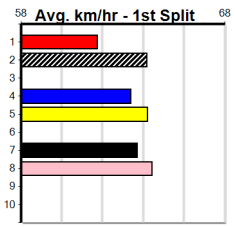

GORSKI TRUCK & TRAILER

Distance: 525m, Race Type: Grade 7, Total Prizemoney: $3,340
1st: $2,230, 2nd: $690, 3rd: $345, 4th: $75

KIWI JAY (7) looks the one to beat based on her solid 29.79 recent Sandown Park win.
DUPLICITOUS (2) has the required speed and should give them one something to catch. KIWI INCE
CUBE (8) is up to this class.

Watchdog Tips: **7** **2** **8** **4** **Bet:** **Box Trifecta 2,4,7,8 ($10 for 41.67%)**

1 BANCHERO [7] *Slow beginner, has talent but drawn inside out.* **$6.50**

BK D Aug-22 KINLOCH BRAE RED ROCKS

Trainer: Ned McDonald (Pearcedale)

Pos	Box	Weight	Dist	Track	Date	Time	BON	Margin	1st/2nd (Time)	PIR	Checked	Comment	W/R	Split 1	S/P	Grade
5th	(3)	35.8	460	WGL	R3	06-Sep-24	26.79	26.04	8.50LRATTLE AND BANG (26.21)	S/845	.	.	.	6.75	$25.30	X67
4th	(1)	35.6	515	SAP	R5	16-Sep-24	30.28	29.52	10.00LPAW VORTEX (29.59)	S/5544	.	.	.	5.35	$9.60	X67H
4th	(8)	35.8	515	SAP	R1	23-Sep-24	30.00	29.16	7.00LCOME TO PARTY (29.53)	M/4544	.	.	.	5.21	$12.60	7
3rd	(2)	35.9	460	WGL	R6	31-Oct-24	26.38	25.94	2.00LJUMBUK DAMIEN (26.25)	S/644	.	.	.	6.73	$3.60	T3-RW

Owner(s): N McDonald

Winning Boxes

1	2	3	4	5	6	7	8
				1			
Prize	$1,570.00						
Best	FSH						
Starts	7-1-0-2						
Trk/Dst	0-0-0-0						
APM	$1036						

2 DUPLICITOUS [7] **** SCRATCHED **** **$6.50**

BK B Jul-22 FERNANDO BALE SILKEN

Trainer: Jeffrey Britton (Anakie)

Pos	Box	Weight	Dist	Track	Date	Time	BON	Margin	1st/2nd (Time)	PIR	Checked	Comment	W/R	Split 1	S/P	Grade
8th	(6)	24.2	515	SAN	R1	15-Aug-24	30.42	29.09	12.00LMEPUNGA ROCKY (29.59)	M/7888	.	V7	.	5.29	$33.80	X67
ST	(-)	24.3	400	GEL		27-Aug-24	25.85		0.01LTrial Cleared	Q/11	.	1of4	.	6.56	$.	ST
4th	(8)	25.2	400	GEL	R9	01-Nov-24	23.12	22.44	8.00LQILIN BALE (22.58)	S/55	.	.	.	8.75	$11.50	RW
2nd	(1)	25.2	460	GEL	R3	08-Nov-24	26.68	25.65	3.00LPAW GORDY (26.47)	Q/342	.	.	.	6.63	$5.20	X67

Owner(s): G Farrugia

Winning Boxes

1	2	3	4	5	6	7	8
	1						
Prize	$4,740.00						
Best	30.43						
Starts	13-1-5-0						
Trk/Dst	4-1-3-0						
APM	$2248						

3 *** VACANT BOX ***

Trainer:
Owner(s):

4 BOLD BERT [7] *Rarely far away, mid race burn, respect.* **$6.00**

BD D Jan-22 TOMMY SHELBY KATEY PENNY

Trainer: Scott Stefanos (Longwood)

Pos	Box	Weight	Dist	Track	Date	Time	BON	Margin	1st/2nd (Time)	PIR	Checked	Comment	W/R	Split 1	S/P	Grade
3rd	(1)	33.4	425	BEN	R4	18-Sep-24	24.57	24.12	0.50LHELLO COOPER (24.55)	S/633	.	.	.	6.92	$2.50	T3-7
4th	(1)	34.2	450	SHP	R7	17-Oct-24	25.94	25.57	4.50LJAIMANDY FRANK (25.63)	S/764	.	.	.	7.05	$5.20	T3-7
4th	(4)	33.7	525	MEP	R5	30-Oct-24	30.75	29.86	1.25LBON STAR (30.67)	M/4332	.	.	.	5.30	$19.50	X67H
2nd	(4)	34.2	450	SHP	R9	07-Nov-24	25.65	25.42	1.00LMONEY PALACE (25.60)	M/423	.	.	.	6.79	$6.80	T3-7

Owner(s): A Coonerty

Winning Boxes

1	2	3	4	5	6	7	8
			1				
Prize	$4,420.00						
Best	30.75						
Starts	20-1-7-1						
Trk/Dst	1-0-0-0						
APM	$1714