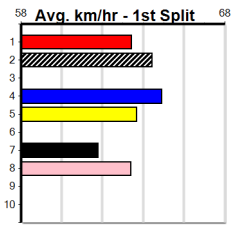

TOTAL CONTAINER SOLUTIONS

Distance: 525m, Race Type: Grade 6, Total Prizemoney: $3,340
1st: $2,230, 2nd: $690, 3rd: $345, 4th: $75

11

10:18PM

(VIC time)

TARA'S LILY (1) showed what she is capable of doing with a clear run here last week when recording a slick 29.99 win and she can either lead or come off the speed to win this. EVENING STAGGER (2) has the early speed advantage and can fill second spot

Watchdog Tips: **1** **2** **5** **8** **Bet:** Trifecta 1/2,5,8/2,5,8 ($10 - 166.67%)

Form	Box	Weight	Dist	Track	Date	Time	BON	Margin	1st/2nd (Time)	PIR	Checked	Comment	W/R	Split 1	S/P	Grade	
1 TARA'S LILY (SA)[6] <i>Class above, flew here last week, looks good.</i>																	
BK	B				Feb-23	BARCIA BALE		LILY PAD							$1.30		
Trainer: Mark Delbridge (Balliang) BEST BET																	
5th	(6)	25.3	525	MEP	R2	16-Oct-24	31.62	29.96	17.00	LASTON SHEKEL (30.50)	M/6565	.	.	.	5.40	$3.80	X67
2nd	(2)	25.4	450	BAL	R5	24-Oct-24	25.44	25.39	0.75	LIZZLE JACK (25.39)	M/343	.	.	.	6.56	$2.50	7
2nd	(2)	25.2	515	SAP	R2	28-Oct-24	29.72	29.42	1.00	MILES APART (29.66)	M/5222	.	.	.	5.24	$1.80	7
1st	(2)	25.3	525	MEP	R4	06-Nov-24	29.99	29.90	4.75	LWARM HUGS (30.32)	M/2111	.	.	.	5.17	$2.20	7
Owner(s): A Lapinskas																	

Winning Boxes							
1	2	3	4	5	6	7	8
1						1	
Prize	$6,750.00						
Best	29.99						
Starts	10-2-4-1						
Trk/Dst	4-1-1-0						
APM	$6089						

Form	Box	Weight	Dist	Track	Date	Time	BON	Margin	1st/2nd (Time)	PIR	Checked	Comment	W/R	Split 1	S/P	Grade	
2 EVENING STAGGER [6] <i>Racing well, early burn, can fill the exacta spot</i>																	
BK	B				May-22	WHISKEY RIOT		DEADLY BASILISA							$10.00		
Trainer: Chris Reynolds (Little River)																	
2nd	(6)	25.5	525	MEP	R9	18-Sep-24	30.60	29.87	3.5	LIVORY PYGMY (30.37)	M/1122	.	.	W	5.20	$87.50	7
3rd	(2)	25.4	525	MEP	R10	25-Sep-24	30.81	29.64	6.50	PAW SUMMER (30.36)	Q/2233	.	.	.	5.17	$26.20	7
6th	(6)	25.3	515	SAP	R7	30-Sep-24	30.26	29.15	10.00	DISHEVELED (29.58)	M/3666	.	.	W	5.20	$63.20	RWH
1st	(1)	24.9	500	BEN	R7	04-Nov-24	28.46	28.41	8.00	REBEL THINKER (29.00)	Q/111	.	.	SW	6.54	$4.70	T3-RW
Owner(s): Reynolds Cram (SYN), C Reynolds, B Cram																	

Winning Boxes							
1	2	3	4	5	6	7	8
1						1	
Prize	$3,950.00						
Best	30.60						
Starts	14-2-3-1						
Trk/Dst	2-0-1-1						
APM	$2748						

Form	Box	Weight	Dist	Track	Date	Time	BON	Margin	1st/2nd (Time)	PIR	Checked	Comment	W/R	Split 1	S/P	Grade
3 *** VACANT BOX ***																
Trainer: Owner(s):																

Winning Boxes							
1	2	3	4	5	6	7	8
1							
Prize	$2,755.00						
Best	30.90						
Starts	6-2-0-0						
Trk/Dst	2-0-0-0						
APM	$2419						

Form	Box	Weight	Dist	Track	Date	Time	BON	Margin	1st/2nd (Time)	PIR	Checked	Comment	W/R	Split 1	S/P	Grade	
4 JAZZY BELLE [6] <i>Speedy type, could cause an upset at odds.</i>																	
BK	B				Sep-22	ASTON RUPEE		STAR OF JASMINE							$14.00		
Trainer: Scott Stefanos (Longwood)																	
6th	(6)	27.8	390	SHP	R9	03-Oct-24	23.21	22.08	7.50	HE'S A ROCK (22.69)	M/87	.	.	.	8.84	$11.10	T3-7
1st	(1)	27.2	425	BEN	R9	16-Oct-24	24.21	24.12	3.5	LMY BRO WHO (24.44)	Q/111	.	.	SW	6.57	$2.10	7
4th	(7)	27.2	525	MEP	R9	30-Oct-24	30.92	29.86	9.50	BEAUTIFUL STORY (30.27)	M/2344	.	.	.	5.19	$28.30	X67H
5th	(5)	27.0	525	MEP	R9	06-Nov-24	30.90	29.90	6.00	REAR VISION (30.50)	Q/3333	.	.	.	5.22	$21.10	6G
Owner(s): MALLEE RACING (SYN), S Jardine, N Monaghan																	

Winning Boxes							
1	2	3	4	5	6	7	8
1				1			
Prize	$2,755.00						
Best	30.90						
Starts	6-2-0-0						
Trk/Dst	2-0-0-0						
APM	$2419