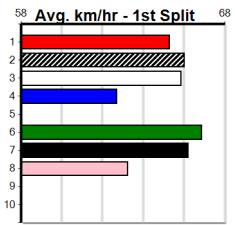

DREAMCHASERS - TICKETS ON SALE NO

Distance: 525m, Race Type: Grade 5, Total Prizemoney: $3,340
1st: $2,230, 2nd: $690, 3rd: $345, 4th: $75

8

9:13PM

(VIC time)

MISS JAZZ (1) is boxed to perfection in this small field. She will be able to bound to the lead after settling and should romp this in. Both GAPING MARGIN (3) and PAW VINCE (4) should fill the placings

Watchdog Tips: **1** **3** **4** **8** **Bet:** **Trifecta 1/3,4/3,4 ($10 - 500%)**