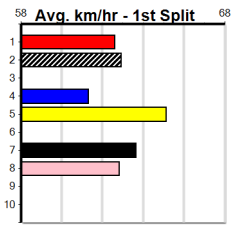

WESTLINK CONTAINER SALES

Distance: 525m, Race Type: Grade 7, Total Prizemoney: $3,340
1st: $2,230, 2nd: $690, 3rd: $345, 4th: $75

10

9:57PM

(VIC time)

CARUGGI (2) only needs to step away on terms and can open up a winning lead down the back straight. PAW KILTER (1) is as strong in the run home as any of these and is drawn to feature in the finish.

Watchdog Tips:

2

1

4

8

Bet:

Win 2