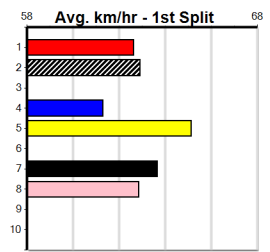

WESTLINK CONTAINER SALES

10

9:57PM

(VIC time)

Distance: 525m, Race Type: Grade 7, Total Prizemoney: $3,340
1st: $2,230, 2nd: $690, 3rd: $345, 4th: $75

CARUGGI (2) only needs to step away on terms and can open up a winning lead down the back straight. PAW KILTER (1) is as strong in the run home as any of these and is drawn to feature in the finish.

Watchdog Tips: **2** **1** **4** **8** **Bet:** **Win 2**

1

PAW KILTER (NSW)[7] **Powerful type, looks a lock for top 3 SRM.** **$2.00**
BK Dog Dec-22 Sire: BERNARDO Dam: HADARAH BALE Trainer: Mark Delbridge (Balliang)

Owner(s): B Wheeler
Winning Distances: < 300m (0) 300 - 399m (0) 400 - 499m (0) 500 - 599m (0) 600 - 699m (1) > 700m (0)
Winning Weights: 33.8(1)

4th	8	33.9	450	WBL	R3	26-Sep-24	25.99	25.40	8.50L EXTRADITED (25.40)	S/887	6.90	$7.60 MF
6th	(6)	33.5	515	SAP	R1	30-Sep-24	30.52	29.15	15.00 PAW PHELPS (29.53)	M/7777	5.30	$12.80 M
4th	(7)	33.4	460	GEL	R3	04-Oct-24	26.60	25.69	6.00L EXTINCT (26.19)	M/766	7.12	$3.10 MH
3rd	(1)	33.8	460	WGL	R2	08-Oct-24	26.23	25.73	4.00L FLYING BATTY (25.96)	M/344	6.65	$2.20 M
4th	(5)	33.7	515	SAP	R1	14-Oct-24	30.67	29.64	9.00L SWEET BEE (30.07)	M/8444	5.44	$7.00 M
1st	(8)	33.8	600	MEP	R3	23-Oct-24	34.83	34.65	3.00L SCOTCH TIME (35.03)	M/4222	9.38	$3.70 RW
3rd	(1)	34.3	525	MEP	R4	30-Oct-24	30.27	29.86	2.00L ONLY EASY (30.13)	M/5444	5.38	$2.50 X67H
5th	(8)	34.1	525	MEP	R4	06-Nov-24	30.79	29.90	12.00 TARA'S LILY (29.99)	S/5765	5.33	$7.60 7

Last 3 wins NOT included above

Bx	1st	2nd	3rd	4th	5th	6th	7th	8th
1			2	1				
2								
3								
4			1					
5				1				
6						1		
7				1				
8	1			1	1			

Prize Best	$3840.00
Starts	30.27(1)-30/10/24
Trk/Dts	10-1-0-3
APM	2-0-0-1 3625

2

CARUGGI [7] **Can explode soon after box rise, hard to catch** **$3.00**
F Dog Oct-22 Sire: FERAL FRANKY Dam: NORDEGREN Trainer: Korie-lee Heinrich (Anakie)

Owner(s): J Ennis
Winning Distances: < 300m (0) 300 - 399m (0) 400 - 499m (1) 500 - 599m (0) 600 - 699m (0) > 700m (0)
Winning Weights: 34.9(1)

3rd	(3)	35.2	400	GEL	R2	05-Jul-24	23.51	22.48	2.50L ASTON HEINEKEN (23.35)	M/45	8.69	$2.80 M
5th	(8)	34.9	525	MEP	R3	25-Sep-24	30.71	29.64	4.50L PAW ZEVA (30.40)	S/6565	5.26	$5.50 M
1st	(5)	34.9	450	BAL	R3	02-Oct-24	25.37	25.12	4.25L KIWI JAY (25.66)	Q/111	6.69	$3.10 M
3rd	(1)	34.6	515	SAP	R6	14-Oct-24	30.20	29.64	8.00L COME TO PARTY (29.64)	M/3333	5.28	$3.90 X67H
7th	(6)	34.9	525	MEA	R1	19-Oct-24	31.42	29.71	17.00 EXTINCT (30.28)	M/4545	5.25	$10.40 7
5th	(6)	34.9	450	BAL	R3	30-Oct-24	26.00	25.27	4.00L TINKER LEE (25.72)	S/855	6.83	$6.00 7
5th	(2)	34.8	450	BAL	R10	06-Nov-24	26.11	25.30	7.50L SIZZLE JACK (25.60)	M/775	7.04	$6.80 X67H

Last 3 wins NOT included above

Bx	1st	2nd	3rd	4th	5th	6th	7th	8th
1			1					
2					1			
3			1					
4								
5	1							
6					1		1	
7								
8					1			

Prize Best	$2285.00
Starts	30.71(8)-25/9/24
Trk/Dts	7-1-0-2
APM	2-0-0-0 1793

3

*** VACANT BOX ***

Sire: Dam: Trainer:

Owner(s):
Winning Distances: < 300m (0) 300 - 399m (0) 400 - 499m (0) 500 - 599m (0) 600 - 699m (0) > 700m (0)
Winning Weights:

Box History