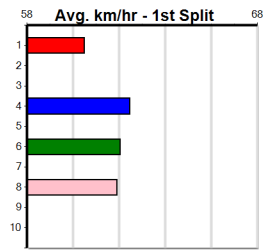

1

6:47PM

(VIC time)

Distance: 525m, Race Type: Maiden, Total Prizemoney: $2,860
1st: $1,900, 2nd: $590, 3rd: $295, 4th: $75

ZIPPING THERON (4) continues to improve with more racing and looks primed to take out this race.
CANYA DIVERSION (8) had no luck on debut and showed enough talent on debut to suggest he will be in the placings.

Watchdog Tips: 4 8 2 1 **Bet:** Box Trifecta 2,4,8 ($10 for 166.67%)

Form	Box	Wgt	Dist	Track	Date	Time	BON	Margin	1st/2nd (Time)	PIR	Checked	Comment	WR	Split 1	S/P	Grade

1

MY GRACIE [M] **$10.00**
Drawn to settle on the speed, place hope.
BK Bitch Jul-22 Sire: FLYING RICCIARDO Dam: KARISE FUSILEER
Owner(s): G Davies Trainer: Glen Davies (Bolinda)
Winning Distances: < 300m (0) 300 - 399m (0) 400 - 499m (0) 500 - 599m (0) 600 - 699m (0) > 700m (0)
Winning Weights:

Pos	Wgt	Dist	Track	Date	Time	BON	Margin	1st/2nd (Time)	PIR	Checked	Comment	WR	Split 1	S/P	Grade
8th (3)	28.3	460	GEL	R3	20-Sep-24	26.70	25.75	8.50L GLISTENING (26.11)	S/888	.	.	.	7.08	$40.90	M
6th (5)	28.3	460	GEL	R4	27-Sep-24	26.59	25.56	12.00 PAW RIVAL (25.77)	S/674	.	.	.	6.88	$99.60	M
2nd (8)	28.5	425	BEN	R1	05-Oct-24	24.98	23.52	5.00L OREGON HUTAN (24.63)	S/753	.	.	.	6.91	$4.20	M
5th (3)	28.6	500	BEN	R1	09-Oct-24	29.66	28.32	17.00 KENNETH BALE (28.53)	M/666	.	.	.	7.32	$9.40	T3-M
4th (2)	28.8	525	MEP	R1	23-Oct-24	31.12	29.89	4.75L DESIRABILITY (30.80)	M/4444	.	.	.	5.34	$13.80	M
5th (5)	29.1	525	MEP	R1	30-Oct-24	31.33	29.86	11.00 LET'S GO OUT (30.57)	M/7666	.	.	.	5.39	$42.40	M
2nd (1)	29.0	450	BAL	R3	04-Nov-24	25.96	25.74	0.25L PAW NITRO (25.95)	Q/111	.	.	.	6.75	$7.30	T3-M

Last 3 wins NOT included above

Box	1st	2nd	3rd	4th	5th	6th	7th	8th
1		1						
2								
3				1				
4					1			1
5					1	1		
6								
7								
8	1							

Prize Best	$915.00
Starts	31.12(2)-23/10/24
Trk/Dts	7-0-2-0
APM	2-0-0-0
	811

2

FAGES [M] **$3.50**
Dam has produced some smart types, watch betting.
BK Dog Oct-22 Sire: ASTON RUPEE Dam: SWEET AS EMM
Owner(s): N Mugavin Trainer: Brendan Pursell (Lara)
Winning Distances: < 300m (0) 300 - 399m (0) 400 - 499m (0) 500 - 599m (0) 600 - 699m (0) > 700m (0)
Winning Weights:

Pos	Wgt	Dist	Track	Date	Time	BON	Margin	1st/2nd (Time)	PIR	Checked	Comment	WR	Split 1	S/P	Grade
.	.	.	.	.	.	.	.	.	.	.	.	.	.	.	.
.	.	.	.	.	.	.	.	.	.	.	.	.	.	.	.
.	.	.	.	.	.	.	.	.	.	.	.	.	.	.	.
.	.	.	.	.	.	.	.	.	.	.	.	.	.	.	.
.	.	.	.	.	.	.	.	.	.	.	.	.	.	.	.
.	.	.	.	.	.	.	.	.	.	.	.	.	.	.	.
.	.	.	.	.	.	.	.	.	.	.	.	.	.	.	.
.	.	.	.	.	.	.	.	.	.	.	.	.	.	.	.
.	.	.	.	.	.	.	.	.	.	.	.	.	.	.	.
.	.	.	.	.	.	.	.	.	.	.	.	.	.	.	.

Last 3 wins NOT included above

Box	1st	2nd	3rd	4th	5th	6th	7th	8th
1								
2								
3								
4								
5								
6								
7								
8								

Prize Best	$0
Starts	FSH
Trk/Dts	0-0-0-0
APM	0-0-0-0
	0

3

*** VACANT BOX ***
Sire: Dam:
Owner(s): Trainer:
Winning Distances: < 300m (0) 300 - 399m (0) 400 - 499m (0) 500 - 599m (0) 600 - 699m (0) > 700m (0)
Winning Weights: