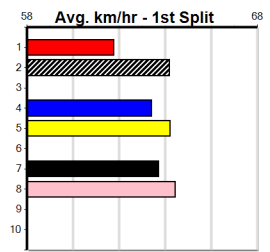

GORSKI TRUCK & TRAILER

9

9:33PM

(VIC time)

Distance: 525m, Race Type: Grade 7, Total Prizemoney: $3,340
1st: $2,230, 2nd: $690, 3rd: $345, 4th: $75

KIWI JAY (7) looks the one to beat based on her solid 29.79 recent Sandown Park win.
DUPLICITOUS (2) has the required speed and should give them something to catch. KIWI INCE
CUBE (8) is up to this class.

Watchdog Tips: **7** **2** **8** **4** **Bet:** **Box Trifecta 2,4,7,8 ($10 for 41.67%)**

1

BANCHERO [7] **Slow beginner, has talent but drawn inside out.** **$6.50**
BK Dog Aug-22 Sire: KINLOCH BRAE Dam: RED ROCKS Trainer: Ned McDonald (Pearcedale)
Owner(s): N McDonald
Winning Distances: < 300m (0) 300 - 399m (0) 400 - 499m (1) 500 - 599m (0) 600 - 699m (0) > 700m (0)
Winning Weights: 35.8(1)

Pos	Box	Wgt	Dist	Track	Date	Time	BON	Margin	1st/2nd (Time)	PIR	Checked	Comment	WR	Split 1	S/P	Grade
6th	(5)	34.6	450	SHP	R10	03-Jun-24	26.02	24.99	12.00 VAN WYCK (25.24)	S/644	.	.	.	7.09	$13.60	MH
3rd	(6)	35.7	450	BAL	R4	23-Aug-24	26.08	25.41	3.75L BLACK EMU (25.82)	M/633	.	.	W	6.96	$2.30	M
1st	(5)	35.8	460	WGL	R1	29-Aug-24	26.58	26.01	0.50L REALITY ZERO (26.61)	S/632	.	.	.	6.87	$1.70	T3-M
5th	(3)	35.8	460	WGL	R3	06-Sep-24	26.79	26.04	8.50L RATTLE AND BANG (26.21)	S/845	.	.	.	6.75	$25.30	X67
4th	(1)	35.6	515	SAP	R5	16-Sep-24	30.28	29.52	10.00 PAW VORTEX (29.59)	S/5544	.	.	.	5.35	$9.60	X67H
4th	(8)	35.8	515	SAP	R1	23-Sep-24	30.00	29.16	7.00L COME TO PARTY (29.53)	M/4544	.	.	.	5.21	$12.60	7
3rd	(2)	35.9	460	WGL	R6	31-Oct-24	26.38	25.94	2.00L JUMBUK DAMIEN (26.25)	S/644	.	.	.	6.73	$3.60	T3-RW

Last 3 wins NOT included above

Box History

Bx	1st	2nd	3rd	4th	5th	6th	7th	8th
1								
2			1					
3					1			
4								
5	1						1	
6			1					
7								
8				1				

Prize Best	$1570.00
Starts	7-1-0-2
Trk/Dts	0-0-0-0
APM	1036

2

DUPLICITOUS [7] ***** SCRATCHED ***** **$6.50**
BK Bitch Jul-22 Sire: FERNANDO BALE Dam: SILKEN Trainer: Jeffrey Britton (Anakie)
Owner(s): G Farrugia
Winning Distances: < 300m (0) 300 - 399m (0) 400 - 499m (0) 500 - 599m (1) 600 - 699m (0) > 700m (0)
Winning Weights: 24.4(1)

Pos	Box	Wgt	Dist	Track	Date	Time	BON	Margin	1st/2nd (Time)	PIR	Checked	Comment	WR	Split 1	S/P	Grade
5th	(5)	25.3	520	GEL	R4	07-May-24	31.20	30.39	11.00 LIVEABLE (30.44)	M/2566	.	.	.	5.53	$4.60	M
8th	(6)	25.3	400	GEL	R2	18-Jun-24	24.26	22.63	22.00 JERSEY JET (22.72)	M/58	.	V10	.	8.73	$3.30	M
1st	(2)	24.4	525	MEP	R1	31-Jul-24	30.43	29.92	2.00L ROMANTIC RED (30.57)	M/1111	.	.	.	5.17	$2.40	M
7th	(3)	24.1	515	SAN	R2	08-Aug-24	30.48	29.36	15.00 MEPUNGA ROCKY (29.50)	Q/3777	.	.	.	5.21	$12.90	RW
8th	(6)	24.2	515	SAN	R1	15-Aug-24	30.42	29.09	12.00 MEPUNGA ROCKY (29.59)	M/7888	.	V7	.	5.29	$33.80	X67
ST	(-)	24.3	400	GEL		27-Aug-24	25.85		0.01L Trial Cleared	Q/11	.	1of4	.	6.56		ST
4th	(8)	25.2	400	GEL	R9	01-Nov-24	23.12	22.44	8.00L QILIN BALE (22.58)	S/55	.	.	.	8.75	$11.50	RW
2nd	(1)	25.2	460	GEL	R3	08-Nov-24	26.68	25.65	3.00L PAW GORDY (26.47)	Q/342	.	.	.	6.63	$5.20	X67

Last 3 wins NOT included above

Box History

Bx	1st	2nd	3rd	4th	5th	6th	7th	8th
1		1						
2	1		1					
3		1						1
4								
5					1			
6								2
7						1		
8		2		1				

Prize Best	$4740.00
Starts	30.43(2)-31/7/24
Trk/Dts	13-1-5-0
APM	4-1-3-0
	2248

3

*** VACANT BOX ***
Sire: Dam: Trainer:
Owner(s):
Winning Distances: < 300m (0) 300 - 399m (0) 400 - 499m (0) 500 - 599m (0) 600 - 699m (0) > 700m (0)
Winning Weights: