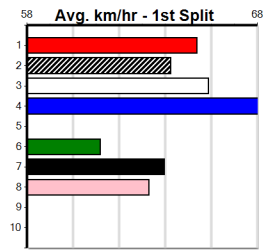

SPORTSBET (1-6 WINS) HT2

5

8:11PM

(VIC time)

Distance: 600m, Race Type: Restricted Win Heat, Total Prizemoney: $3,940
1st: $2,640, 2nd: $815, 3rd: $410, 4th: $75

LIVEABLE (4) drops back to a more suitable class and distance and looks hard to catch. YASH BALE (2) is a wide runner who has produced some big runs in recent times. PAW EARNEST (8) would prefer an inside draw but has loads of ability.

Watchdog Tips: 4 2 8 3 Bet: Win 4

Form Box Wgt Dist Track Date Time BON Margin 1st/2nd (Time) PIR Checked Comment W/R Split 1 S/P Grade
MAGIC DARK STAR [5] Reliable early, wide runner in box 2 helps, value $15.00
Owner(s): Magical Speed (SYN), T Johnson, E Scott, L Scott
Trainer: Greg Johnson (Point Cook)

YASH BALE (NSW)[4] Wide runner racing in great fashion, danger. $4.00
Owner(s): B Wheeler
Trainer: Daniel Gibbons (Avalon)

FACETIOUS [5] Can move wide through the bend, place chance. $14.00
Owner(s): D Verhagen
Trainer: Bruno Panetta (Melton West)

LIVEABLE [4] Ideal distance, drops in class, hard to catch. $2.50
Owner(s): THE WILLY STROLLERS (SYN), J Sharp, M Alexander
Trainer: Jeffrey Britton (Anakie)

*** VACANT BOX ***
Owner(s):
Trainer:
Winning Distances: < 300m (0) 300 - 399m (0) 400 - 499m (0) 500 - 599m (0) 600 - 699m (0) > 700m (0)
Winning Weights: