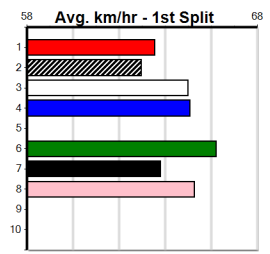

SPORTSBET (1-6 WINS) HT3

6

8:31PM

(VIC time)

Distance: 600m, Race Type: Restricted Win Heat, Total Prizemoney: $3,940
1st: $2,640, 2nd: $815, 3rd: $410, 4th: $75

PAW BODHI (6) comes into this race with superior form and just needs an ounce of luck in the initial stages to get the job done. PAW IMPRERIAL (7) looks the clear next best and is suited to this trip. CAPTURE MY SOUL (3) can settle on the speed.

Watchdog Tips: **6** **7** **3** **1** **Bet:** Trifecta 6/1,3,7/1,3,7 ($10 - 166.67%)