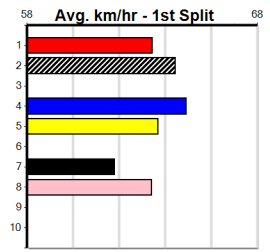

TOTAL CONTAINER SOLUTIONS

11

10:18PM

(VIC time)

Distance: 525m, Race Type: Grade 6, Total Prizemoney: $3,340
1st: $2,230, 2nd: $690, 3rd: $345, 4th: $75

TARA'S LILY (1) showed what she is capable of doing with a clear run here last week when recording a slick 29.99 win and she can either lead or come off the speed to win this. EVENING STAGGER (2) has the early speed advantage and can fill second spot

Watchdog Tips: **1** **2** **5** **8** **Bet:** Trifecta 1/2,5,8/2,5,8 ($10 - 166.67%)

1

TARA'S LILY (SA)[6] **Class above, flew here last week, looks good.** **$1.30**

BK Bitch Feb-23 Sire: BARCIA BALE Dam: LILY PAD Trainer: Mark Delbridge (Balliang)

Owner(s): A Lapinskas

Winning Distances: < 300m (0) 300 - 399m (0) 400 - 499m (1) 500 - 599m (1) 600 - 699m (0) > 700m (0)

Winning Weights: 25.1(1) 25.3(1)

Rank	Dist	Wgt	Track	Date	Time	BON	Margin	1st/2nd (Time)	PIR	Checked	Comment	WR	Split 1	S/P	Grade
2nd	(6)	25.3	525	MEP	R2	25-Sep-24	30.64	29.64	0.50L	ASTON KOPECK (30.60)	M/2344		5.24		$7.30 M
2nd	(8)	25.2	515	SAP	R1	30-Sep-24	29.67	29.15	2.25L	PAW PHELPS (29.53)	M/4522		5.20		$6.80 M
1st	(4)	25.1	460	GEL	R1	04-Oct-24	25.89	25.69	6.00L	SNITCH ADAMS (26.28)	M/311		6.66		$4.50 MH
6th	(4)	25.3	460	GEL	R4	11-Oct-24	26.72	25.86	11.00	PAW GORDY (25.95)	M/467		6.79		$2.30 MF
5th	(6)	25.3	525	MEP	R2	16-Oct-24	31.62	29.96	17.00	ASTON SHEKEL (30.50)	M/6565		5.40		$3.80 X67
2nd	(2)	25.4	450	BAL	R5	24-Oct-24	25.44	25.39	0.75L	SIZZLE JACK (25.39)	M/343		6.56		$2.50 7
2nd	(2)	25.2	515	SAP	R2	28-Oct-24	29.72	29.42	1.00L	MILES APART (29.66)	M/5222		5.24		$1.80 7
1st	(2)	25.3	525	MEP	R4	06-Nov-24	29.99	29.90	4.75L	WARM HUGS (30.32)	M/2111		5.17		$2.20 7

Last 3 wins NOT included above

Bx	1st	2nd	3rd	4th	5th	6th	7th	8th
1								
2	1	2						
3								
4				1		1		
5								
6	1	1			1			
7								
8		1	1					

Prize	$6750.00
Best	29.99(2)-6/11/24
Starts	10-2-4-1
Trk/Dts	4-1-1-0
APM	6089

2

EVENING STAGGER [6] **Racing well, early burn, can fill the exacta spot** **$10.00**

BEED Bitch May-22 Sire: WHISKEY RIOT Dam: DEADLY BASILISA Trainer: Chris Reynolds (Little River)

Owner(s): Reynolds Cram (SYN), C Reynolds, B Cram

Winning Distances: < 300m (0) 300 - 399m (1) 400 - 499m (0) 500 - 599m (1) 600 - 699m (0) > 700m (0)

Winning Weights: 24.9(1) 25.1(1)

Rank	Dist	Wgt	Track	Date	Time	BON	Margin	1st/2nd (Time)	PIR	Checked	Comment	WR	Split 1	S/P	Grade
2nd	(8)	25.0	300	HVL	R2	12-Jul-24	17.26	16.68	8.50L	STORM SENSATION (16.68)	Q/3		4.01		$6.60 T3-7
6th	(8)	25.2	350	HVL	R5	18-Jul-24	20.17	19.56	4.75L	REGAL PHONIC (19.85)	Q/6		6.78		$12.40 T3-7
8th	(5)	25.0	425	BEN	R3	24-Jul-24	25.78	24.31	20.00	BINGO DASH (24.39)	M/788		7.01		$31.90 7
2nd	(8)	25.2	400	GEL	R10	03-Aug-24	23.28	22.64	3.5L	SHE'S WIRED (23.04)	M/23		8.66		$16.20 7
2nd	(6)	25.5	525	MEP	R9	18-Sep-24	30.60	29.87	3.5L	IVORY PYGMY (30.37)	M/1122		5.20		$87.50 7
3rd	(2)	25.4	525	MEP	R10	25-Sep-24	30.81	29.64	6.50L	PAW SUMMER (30.36)	Q/2233		5.17		$26.20 7
6th	(6)	25.3	515	SAP	R7	30-Sep-24	30.26	29.15	10.00	DISHEVELED (29.58)	M/3666		5.20		$63.20 RWH
1st	(1)	24.9	500	BEN	R7	04-Nov-24	28.46	28.41	8.00L	REBEL THINKER (29.00)	Q/111	SW	6.54		$4.70 T3-RW

Last 3 wins NOT included above

Bx	1st	2nd	3rd	4th	5th	6th	7th	8th
1	1							
2			1					
3								
4					1			
5				1				1
6	1	1		1		1		
7								
8		2				2		

Prize	$3950.00
Best	30.60(6)-18/9/24
Starts	14-2-3-1
Trk/Dts	2-0-1-1
APM	2748

3

*** VACANT BOX ***

Sire: Dam: Trainer:

Owner(s):

Winning Distances: < 300m (0) 300 - 399m (0) 400 - 499m (0) 500 - 599m (0) 600 - 699m (0) > 700m (0)

Winning Weights:

Box History