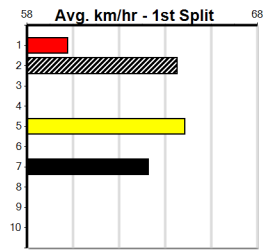

CITY VIEW BISTRO

2

7:07PM

(VIC time)

Distance: 525m, **Race Type:** Maiden, **Total Prizemoney:** $2,860
1st: $1,900, 2nd: $590, 3rd: $295, 4th: $75

QUINLAN (4) is a well bred type who hails from a strong kennel and is expected to have plenty of support on debut. SMOKIN' BILLY (2) was in a threatening position here last week before meeting bother and looks the likely improver.

Watchdog Tips: **4** **2** **7** **8** **Bet:** Box Trifecta 2,4,7,8 ($10 for 41.67%)

Form Box	Wgt	Dist	Track	Date	Time	BON	Margin	1st/2nd (Time)	PIR	Checked	Comment	WR	Split 1	S/P	Grade		
1	COSENZA [M] Still learning, draw aids chances, keep safe $8.00																
	BK	Bitch	Feb-23			Sire: SHIMA SHINE		Dam: BIODIESEL		Trainer: Robert Britton (Lara)							
	Owner(s): Hardison Britton (SYN), R Britton, M Britton																
	Winning Distances: < 300m (0) 300 - 399m (0) 400 - 499m (0) 500 - 599m (0) 600 - 699m (0) > 700m (0)																
	Winning Weights:																
	6th (4)	27.6	525	MEP	R2	30-Oct-24	31.16	29.86	7.00L MORAIN	JOKER (30.67)	M/8777			5.58	$4.80	M	
	6th (2)	27.4	525	MEP	R1	06-Nov-24	31.25	29.90	13.00	SCOTCH TIME (30.35)	M/6666			5.37	$13.10	MH	
	Last 3 wins NOT included above																
	Box History																
	Bx	1st	2nd	3rd	4th	5th	6th	7th	8th								
1																	
2														1			
3																	
4														1			
5																	
6																	
7																	
8																	
Prize Best						$0.00											
Starts						31.16(4)-30/10/24											
Trk/Dts						2-0-0-0											
APM						2-0-0-0											
						0											
2	SMOKIN' BILLY [M] No luck here last week on debut, likely improver $2.80																
	BD	Dog	Mar-23			Sire: HOOKED ON SCOTCH		Dam: IT'S NOT FUN		Trainer: Ian Brown (Loch)							
	Owner(s): S Van lieshout																
	Winning Distances: < 300m (0) 300 - 399m (0) 400 - 499m (0) 500 - 599m (0) 600 - 699m (0) > 700m (0)																
	Winning Weights:																
	7th (3)	32.8	525	MEP	R2	06-Nov-24	31.09	29.90	8.50L VISTA	VANADIUM (30.51)	M/2388		SW	5.24	$2.40	MH	
	Last 3 wins NOT included above																
	Box History																
	Bx	1st	2nd	3rd	4th	5th	6th	7th	8th								
	1																
2																	
3																	
4														1			
5																	
6																	
7																	
8																	
Prize Best						$0.00											
Starts						31.09(3)-6/11/24											
Trk/Dts						1-0-0-0											
APM						1-0-0-0											
						0											
3	*** VACANT BOX ***																
	Sire: Dam:																
	Owner(s):																
	Winning Distances: < 300m (0) 300 - 399m (0) 400 - 499m (0) 500 - 599m (0) 600 - 699m (0) > 700m (0)																
	Winning Weights:																
	Trainer:																
	Box History																
	Bx	1st	2nd	3rd	4th	5th	6th	7th	8th								
	1																
	2																
3																	
4																	
5																	
6																	
7																	
8																	
Prize Best						$0											
Starts						0-0-0-0											
Trk/Dts						0-0-0-0											
APM						0											
4	QUINLAN [M] Dam has produced some smart types, watch betting. $3.00																
	BK	Dog	Oct-22			Sire: ASTON RUPEE		Dam: SWEET AS EMM		Trainer: Brendan Pursell (Lara)							
	Owner(s): N Mugavin																
	Winning Distances: < 300m (0) 300 - 399m (0) 400 - 499m (0) 500 - 599m (0) 600 - 699m (0) > 700m (0)																
	Winning Weights: