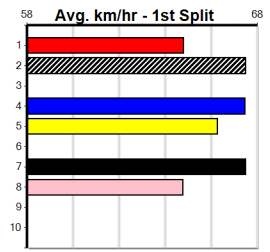

12 10:37PM

(VIC time)

Distance: 525m, Race Type: Mixed 4/5, Total Prizemoney: $3,875
1st: $2,600, 2nd: $800, 3rd: $400, 4th: $75

MACKINAW PEACH (4) defeated HONEY ZEN (2) here last week in a tougher race and there seems no reason why they should not run the exacta again. RAPID HEART (8) has a good turn of speed and must be respected.

Watchdog Tips: 4 2 8 7 Bet: Trifecta 4/2/5,7,8 ($10 - 333.33%)

Form Box Wgt Dist Track Date Time BON Margin 1st/2nd (Time) PIR Checked Comment W/R Split 1 S/P Grade

LYRICAL LASSY [4] Comes into calculations off this draw. $16.00
BD Bitch Jun-21 Sire: GET IT GIZMO Dam: ZIPPING LYRIC
Owner(s): D Klemke
Winning Distances: < 300m (0) 300 - 399m (0) 400 - 499m (8) 500 - 599m (7) 600 - 699m (0) > 700m (0)
Winning Weights: 29.8(1) 30.3(1) 30.4(1) 30.5(1) 30.6(1) 30.7(1) 30.8(2) 30.9(2) 31.1(2) 31.2(1) 31.3(1) 31.6(1)
2nd (6) 30.7 425 BEN R7 07-Jun-24 24.03 23.85 1.25L MR. BEETS (23.94) M/332 . . . . 6.72 $14.60 SH
4th (8) 30.5 390 SHP R6 15-Jun-24 22.08 21.85 1.5L WRONG BIAS (21.98) M/73 . . . . 8.47 $64.40 GL
6th (7) 30.3 435 SLE R9 23-Jun-24 24.88 24.37 6.00L DESCRIPTION (24.48) M/868 . . . . 5.47 $4.40 5
5th (1) 30.8 425 BEN R7 12-Jul-24 24.48 23.86 8.50L AUGUSTUS FINCH (23.91) M/355 . . . . 6.62 $4.10 X45
4th (6) 30.1 400 GEL R11 18-Oct-24 23.03 22.40 7.50L FIFTY SHORT (22.54) M/75 . . . . 8.77 $18.00 X45
7th (5) 29.7 425 BEN R8 25-Oct-24 24.45 23.88 6.50L GAS LANTERN (24.01) M/777 . . . . 6.79 $12.70 X45
1st (1) 29.8 460 GEL R6 01-Nov-24 26.04 25.97 0.75L TENSION HEAD (26.08) M/322 . . . . 6.61 $8.20 X45
3rd (4) 29.8 425 BEN R2 08-Nov-24 24.22 23.76 3.25L SAMMY SUNG (24.01) Q/123 . . . . 6.51 $12.30 5
Last 3 wins NOT included above
1st (6) 30.5 525 MEA R8 09-Mar-24 29.89 29.67 3.00L CONFISCATE (30.09) M/1111 . . . . 5.08 $4.70 5F
1st (1) 30.7 460 WGL R7 19-Mar-24 26.10 25.90 2.75L TOUCH OF CLOVER (26.28) M/222 . . . . 6.54 $1.40 5
1st (5) 30.8 500 BEN R8 26-Apr-24 28.11 28.11 1.25L LAKEVIEW VINCENT (28.20) M/321 . . . . 6.49 $3.90 X45

Box History
Bx 1st 2nd 3rd 4th 5th 6th 7th 8th
1 4 1 2 1 1 1
2 1 2 1 1 1
3 1 1 2 1 1
4 1 2 2 2
5 4 1 2 2 2 1 1
6 2 2 1 1
7 2 1 2
8 2 1 1 2 1
Prize Best $57605.00
Starts 29.89(6)-9/3/24
Trk/Dts 52-15-6-8
APM 9-3-1-1 9708