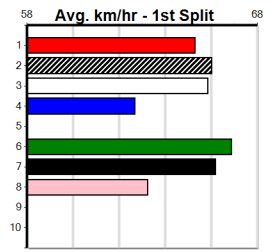

DREAMCHASERS - TICKETS ON SALE NOW

8

9:13PM

(VIC time)

Distance: 525m, Race Type: Grade 5, Total Prizemoney: $3,340
1st: $2,230, 2nd: $690, 3rd: $345, 4th: $75

MISS JAZZ (1) is boxed to perfection in this small field. She will be able to bound to the lead after settling and should romp this in. Both GAPING MARGIN (3) and PAW VINCE (4) should fill the placings

Watchdog Tips: **1** **3** **4** **8** **Bet:** **Trifecta 1/3,4/3,4 ($10 - 500%)**

Form Box	Wgt	Dist	Track	Date	Time	BON	Margin	1st/2nd (Time)	PIR	Checked	Comment	WR	Split 1	S/P	Grade
1															
MISS JAZZ [5]															
DKBD Bitch Jan-22 Sire: FERNANDO BALE Dam: SMOKIN' CINDY															
Owner(s): Franstail (SYN), R Burns, G Mills, J Mills, M Hummel, A Corrone															
Trainer: Gregory Mills (Frankston) $2.10															
Winning Distances: < 300m (0) 300 - 399m (1) 400 - 499m (3) 500 - 599m (1) 600 - 699m (0) > 700m (0)															
Winning Weights: 24.0(1) 24.2(1) 24.7(1) 25.1(1) 25.2(1)															
2nd (2) 25.2 460 GEL R5 31-Aug-24 26.09 25.63 4.00L PEACOCK (25.82) M/322 . . . 6.78 $13.90 5															
2nd (3) 24.8 460 WGL R8 06-Sep-24 26.16 26.04 1.00L BO RHAPSODY (26.10) M/333 . . . 6.67 $36.00 X34															
3rd (7) 24.9 595 SAN R6 12-Sep-24 34.46 33.97 3.25L PAW LOU LOU (34.24) M/2222 . . . 9.24 $44.90 5															
1st (3) 25.2 595 SAN R6 19-Sep-24 34.75 34.44 1.25L OSANNA BALE (34.82) Q/1111 . . . SW . 9.18 $11.00 5															
4th (1) 25.4 525 MEP R9 16-Oct-24 30.40 29.96 3.25L BUN STORM (30.17) M/4323 . . . 5.16 $16.40 X45															
3rd (1) 25.1 600 MEP R10 23-Oct-24 35.09 34.65 1.25L YASH BALE (35.01) Q/1113 . . . 9.09 $3.90 5															
6th (3) 25.0 595 SAP R5 28-Oct-24 34.94 34.07 13.00 ZIPPING KAI (34.07) M/3466 . . . 9.31 $14.60 RWH															
3rd (5) 24.6 525 MEP R7 06-Nov-24 30.48 29.90 4.50L SEAGULL ROCK (30.18) M/7543 . . . 5.27 $19.10 5															
Last 3 wins NOT included above															
1st (1) 24.2 400 WGL R3 28-Mar-24 22.84 22.84 0.25L PACIFIC BEAUTY (22.85) M/22 . . . 8.44 $3.00 T3-7															
1st (2) 24.7 400 WGL R9 02-May-24 22.84 22.84 6.50L TOMMY FROM MARS (23.27) M/11 . . . 8.56 $2.20 T3-6															
1st (6) 25.1 460 WGL R7 23-Jul-24 26.24 25.66 0.05L AUSSIE SUPREME (26.24) Q/112 . . . 6.62 $22.80 5															

Box History									
Bx	1st	2nd	3rd	4th	5th	6th	7th	8th	
1	1								
2	1	2	1	1	2				
3	1	1		1		2			
4			1	3	1				
5		1	1						
6	1	1	1	1	1			1	
7			1	1	1	1	1	1	
8	1	1	1						
Prize Best Starts								$18900.00	
Trk/Dts APM								30.40(1)-16/10/24	34-5-6-6
								2-0-0-1	10922