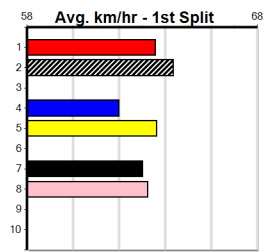

3

7:27PM

(VIC time)

Distance: 525m, Race Type: Grade 7, Total Prizemoney: $3,340
1st: $2,230, 2nd: $690, 3rd: $345, 4th: $75

KIWI HARRY (2) can settle top 2 early here and looks suited to a race of this nature. DESIRABILITY (1) is the likely leader and is a must for top 3 SRM players. ROMANTIC RED (5) boasts a strong finish and just needs some luck in running to feature.

Watchdog Tips: 2 1 5 7 Bet: Box Trifecta 1,2,5 ($10 for 166.67%)

DESIRABILITY [7] Drawn to lead, a must for any top 3 SRM bets. $3.50
BK Bitch Aug-22 Sire: BERNARDO Dam: FLOWING
Owner(s): D Lewis
Trainer: Benny Briffa (Coolaroo)
Winning Distances: < 300m (0) 300 - 399m (0) 400 - 499m (0) 500 - 599m (1) 600 - 699m (0) > 700m (0)
Winning Weights: 28.2(1)
Box History table and Prize Best information.

KIWI HARRY [7] Suited this class, settles on the speed, go close. $3.20
BD Dog Jan-23 Sire: FERNANDO BALE Dam: LALA KIWI
Owner(s): DAILLY GREYHOUND FARMS (SYN), G Dailly, T Dailly
Trainer: Thomas Dailly (Anakie)
Winning Distances: < 300m (0) 300 - 399m (0) 400 - 499m (1) 500 - 599m (0) 600 - 699m (0) > 700m (0)
Winning Weights: 32.1(1)
Box History table and Prize Best information.

*** VACANT BOX ***
Sire: Dam:
Owner(s):
Trainer:
Winning Distances: < 300m (0) 300 - 399m (0) 400 - 499m (0) 500 - 599m (0) 600 - 699m (0) > 700m (0)
Winning Weights:

COOPER'S LEGACY (SA)[7] Speed drawn underneath is a worry, risky. $8.00
BK Dog Feb-23 Sire: BARCIA BALE Dam: LILY PAD
Owner(s): A Lapinskas
Trainer: Lisa Delbridge (Balliang)
Winning Distances: < 300m (0) 300 - 399m (0) 400 - 499m (1) 500 - 599m (0) 600 - 699m (0) > 700m (0)
Winning Weights: 32.8(1)
Box History table and Prize Best information.

ROMANTIC RED [7] Powerful type, up to this class, major player. $3.00
RBD Dog Oct-22 Sire: FERAL FRANKY Dam: MEPUNGA HOLLY
Owner(s): R Lyons
Trainer: Robert Britton (Lara)
Winning Distances: < 300m (0) 300 - 399m (0) 400 - 499m (0) 500 - 599m (1) 600 - 699m (0) > 700m (0)
Winning Weights: 35.0(1)
Box History table and Prize Best information.