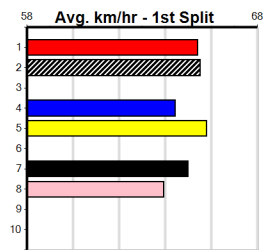

SPORTSBET (1-6 WINS) HT1

4

7:51PM

(VIC time)

Distance: 600m, Race Type: Restricted Win Heat, Total Prizemoney: $3,940
1st: $2,640, 2nd: $815, 3rd: $410, 4th: $75

WREN BALE (5) will find this race much easier than his past two runs and just need some luck going into the first bend. PAW SUMMER (4) looks suited to this distance range and is well up to this class. SINGLE LADIES (2) is back in winning form.

Watchdog Tips: 5 4 2 1 **Bet:** Win 5

Form Box	Wgt	Dist	Track	Date	Time	BON	Margin	1st/2nd (Time)	PIR	Checked	Comment	WR	Split 1	S/P	Grade

PAW ERINA (NSW)[5] **Reliable early, include in your exotic bets.** **$7.00**

RF Bitch Jul-22 Sire: ALLEN DEED Dam: FANTA BALE Trainer: Mark Delbridge (Balliang)

Owner(s): B Wheeler

Winning Distances: < 300m (0) 300 - 399m (0) 400 - 499m (1) 500 - 599m (2) 600 - 699m (0) > 700m (0)

Winning Weights: 25.9(1) 26.5(1) 26.7(1)

4th (2)	27.0	525	MEA	R4	28-Sep-24	30.46	29.60	1.75L SIMPLY STYLISH (30.35)	Q/3444	.	.	.	5.16	$4.30	5
3rd (7)	27.0	595	SAN	R9	03-Oct-24	34.79	34.12	1.75L PONTING (34.68)	Q/8554	.	.	.	9.53	$22.40	5
3rd (2)	27.2	595	SAN	R5	10-Oct-24	34.81	34.00	6.00L PREMIUM EQUITY (34.39)	Q/3443	.	.	.	9.43	$4.20	5
2nd (5)	27.4	600	MEP	R6	16-Oct-24	35.11	34.58	6.00L PAYBACK (34.72)	Q/1112	.	.	.	9.14	$4.00	RWH
4th (8)	27.4	600	MEA	R6	19-Oct-24	35.15	34.38	4.75L MISTER EASY (34.83)	M/7765	.	.	.	9.44	$25.90	5
4th (3)	27.0	600	MEA	R5	26-Oct-24	35.42	34.60	8.50L LANFRANCO (34.84)	M/5455	.	.	.	9.51	$32.30	RWF
2nd (2)	26.7	595	SAN	R3	31-Oct-24	34.68	34.30	5.50L HELLO PA (34.30)	Q/1222	.	.	.	9.32	$3.10	5
6th (3)	26.8	595	SAN	R8	07-Nov-24	34.86	34.22	5.50L DISHEVELED (34.48)	M/6787	.	.	.	9.38	$39.30	X45

Last 3 wins NOT included above

1st (2)	25.9	410	HOR	R1	14-May-24	23.82	23.14	2.75L LEGITIMATE (24.00)	Q/11	.	SW	.	10.60	$2.70	M
1st (8)	26.5	595	SAN	R2	25-Jul-24	34.75	34.34	1.75L PAW FLASH (34.86)	Q/1111	.	.	.	9.30	$29.10	X67
1st (1)	26.7	595	SAP	R3	16-Sep-24	34.89	34.89	0.50L MY MUM ROCKS (34.92)	M/1111	.	.	.	9.30	$2.20	RW

Box History

Bx	1st	2nd	3rd	4th	5th	6th	7th	8th
1	1	1	1	1	1			
2	1	1	1	1	1	1		
3				1		2		1
4		1	2					1
5		2	1					1
6		1	1	1	1			
7		1	1	1	1			1
8	1			1		2		

Prize Best Starts Trk/Dts APM

$22395.00	35.11(5)-16/10/24
34-3-7-6	5-0-1-0
14850