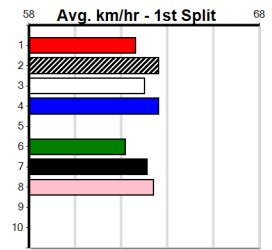

RSN GREY AREAS - WEDNESDAY & FRIDAY

7

8:52PM

(VIC time)

Distance: 525m, Race Type: Grade 5, Total Prizemoney: $3,340
1st: $2,230, 2nd: $690, 3rd: $345, 4th: $75

YAMANU BALE (3) has been racing in much tougher races and once fully balanced can show superior speed. REAR VISION (8) produced a gusty effort to score here last week and should be in the mix once again.

Watchdog Tips: **3** **8** **1** **7** **Bet:** **Win 3**

1

ALE [5] **Came out humming in smart recent Horsham win.** **$6.00**

BD Dog Jan-22 **Sire: FERNANDO BALE** **Dam: TIGGERLONG GINGA** **Trainer: Rebecca Gibbons (Avalon)**

Owner(s): J Strutt

Winning Distances: < 300m (0) 300 - 399m (0) 400 - 499m (1) 500 - 599m (4) 600 - 699m (0) > 700m (0)

Winning Weights: 31.4(1) 31.9(1) 32.2(1) 32.5(1) 32.6(1)

Pos	Box	Dist	Wgt	Track	Date	Time	BON	Margin	1st/2nd (Time)	PIR	Checked	Comment	W/R	Split 1	S/P	Grade
6th	(3)	32.2	400	WAG	R11	06-Sep-24	23.93	22.66	9.50L WHAT A DOLL (23.26)	.	.	.	.	.	$2.90	5
3rd	(5)	31.6	320	WAG	R5	16-Sep-24	18.69	18.31	5.50L ERROR (18.31)	.	.	.	.	.	$2.50	5
1st	(7)	31.4	525	WAG	R6	20-Sep-24	30.35	30.02	0.25L SCATTER DUNN (30.37)	.	.	.	.	5.28	$34.00	5
4th	(4)	31.4	525	WAG	R8	27-Sep-24	30.72	30.28	3.75L STEW BOB (30.46)	.	.	.	.	5.41	$8.50	5H
5th	(8)	32.1	525	MEP	R11	16-Oct-24	30.66	29.96	4.50L STAR OF VENUS (30.34)	S/5555	.	.	.	5.28	$9.80	5
7th	(1)	31.9	525	MEP	R6	23-Oct-24	30.91	29.89	15.00L NICKI WHOOP (29.89)	M/8666	.	.	.	5.29	$51.10	5H
1st	(2)	31.9	410	HOR	R12	29-Oct-24	23.28	23.25	3.5L CANYA ENHANCE (23.53)	M/11	.	.	.	10.29	$3.40	5
7th	(5)	31.9	410	HOR	R5	05-Nov-24	23.56	22.93	7.00L DANE MULLANE (23.09)	M/66	.	.	.	10.87	$11.50	X45

Last 3 wins NOT included above

1st	(1)	32.5	525	WAG	R2	22-Mar-24	30.58	30.58	0.10L FOR REAL FAITH (30.59)	.	.	.	.	5.35	$18.00	XM5
1st	(3)	32.6	525	WAG	R3	14-Jun-24	30.46	29.96	1.00L CRYING TIGER (30.54)	.	.	.	.	5.27	$4.40	XM5
1st	(8)	32.2	525	WAG	R7	08-Jul-24	30.91	30.91	2.50L TOM YUM (31.09)	.	.	.	.	5.44	$2.40	5

Box History

Box	1st	2nd	3rd	4th	5th	6th	7th	8th
1	1	1	1					
2	1		2	1				
3	1		1			3		
4		1		1		1		
5			2	2		1	1	1
6		1	2	1	1	2	1	
7	1	2			1			
8	1	2	1	1				

Prize Best Starts Trk/Dts APM

Prize	$15620.00
Best Starts	30.66(8)-16/10/24
Trk/Dts	38-5-6-9
APM	2-0-0-0
	7200