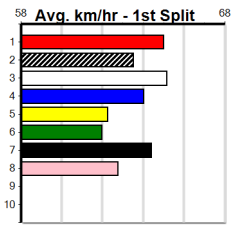

Bendigo

BENDIGO RACE 13

13 (E1)

Distance: 425m, Race Type: Grade 5 T3, Total Prizemoney: \$1,530
1st: \$1,000, 2nd: \$320, 3rd: \$160, 4th: \$50

6:04PM

(VIC time)

COCONUT OAKLAND (6) rarely runs a bad race here and he will appreciate the drop in class today.
CHERRY RED (7) was never headed two runs back at Ballarat and she will give a great sight again.
TOP PRAIRIE (1) just needs room early on.