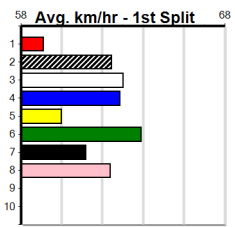

BENDIGO ADVERTISER (0-1 WIN)

Distance: 500m, Race Type: Tier 3 - Restricted Win, Total Prizemoney: \$1,740
1st: \$1,150, 2nd: \$360, 3rd: \$180, 4th: \$50

2

2:42PM

(VIC time)

TAMMY ROAD (6) was never headed in her top 24.29 win here and she is suited by the rise in distance. BLUE TICK STELLA (2) led for a long way two runs back and he will give a great sight once again. PIP (3) can run a cheeky race