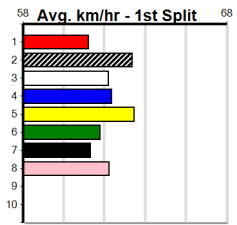

SPORTSBET NOBODY DOES IT EASIER

Distance: 425m, Race Type: Tier 3 - Grade 7, Total Prizemoney: $1,530
1st: $1,000, 2nd: $320, 3rd: $160, 4th: $50

3

2:57PM

(VIC time)

NORM'S PRINCESS (6) was a strong 24.47 maiden winner here and she looks suited in this class. HEATHER BALE (7) showed improvement last time and she will be strong in the run home. DARRA LAGO (3) can run a big race.

Watchdog Tips: **6** **7** **3** **4** **Bet:** **Box Quinella 3,6,7 ($10 for 333.33%)**