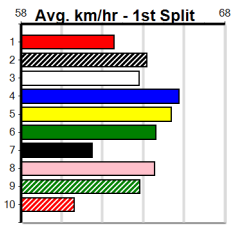

SWEET NETTY'S CATERING

Distance: 450m, Race Type: Grade 5, Total Prizemoney: $2,925
1st: $1,950, 2nd: $600, 3rd: $300, 4th: $75

ASTON BAMFORD (1) would prefer a wider draw but he has a nice turn of foot and he should be able to hold his position early on. IF HE COULD (5) was dominant at Bendigo last time and he should be in the mix again. BETSIE BALE (7) will be strong late

Watchdog Tips: 1 5 7 4 Bet: Box Quinella 1,5,7 ($10 for 333.33%)

Main table containing race details for 10 races, including horse names, trainers, odds, and winning boxes. Race 1: ASTON BAMFORD [5] $2.80; Race 2: PIXIE TRIXIE [5] $26.00; Race 3: PAW JUDAS (NSW)[5] $12.00; Race 4: GENESIS BALE (NSW)[5] $8.00; Race 5: IF HE COULD [5] $3.20; Race 6: STAR'S HOPE [5] $16.00; Race 7: BETSIE BALE (NSW)[5] $10.00; Race 8: PAW BERRY (NSW)[5] $12.00; Race 9: NACHO PROBLEM [5] Res. *** SCRATCHED *** $8.00; Race 10: LYRICAL CRIPPS [5] Res. *** SCRATCHED *** $21.00.