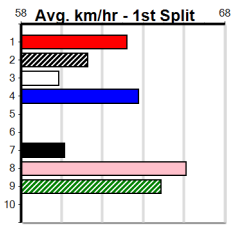

14 RACES TONIGHT

Distance: 450m, Race Type: Maiden, Total Prizemoney: $2,535
1st: $1,680, 2nd: $520, 3rd: $260, 4th: $75

1
6:21PM
(VIC time)

RIVERDALE MICK (8) was far from disgraced when placed on debut and he will be better for the run. CRACKERJACK LES (5) is well bred and has been well backed early on. VERY SNEAKY (3) is nearing a win.

Watchdog Tips: **8** **5** **3** **9** **Bet:** **Box Trifecta 3,5,8 ($10 for 166.67%)**