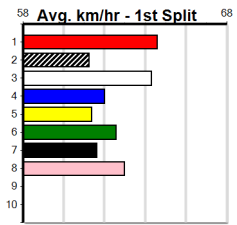

DREAMCHASERS - TICKETS ON SALE NO

Distance: 450m, Race Type: Grade 7, Total Prizemoney: \$2,925
1st: \$1,950, 2nd: \$600, 3rd: \$300, 4th: \$75

9

9:03PM

(VIC time)

HE'S ALL THAT (1) was a dazzling 22.52 debut winner at Geelong and he is drawn to make every post a winner. PRINCE AVENGER (8) was a smart 25.47 winner here two runs back and he is suitably drawn out wide. FEROCIOUS QUEEN (3) shows promise

BALLARAT GREYS BINGO EVERY SUNDA

Distance: 450m, Race Type: Mixed 6/7, Total Prizemoney: \$2,925
1st: \$1,950, 2nd: \$600, 3rd: \$300, 4th: \$75

UP HILL SHILOH (1) was never headed in her top 25.44 Shepparton win and she is drawn to lead throughout again. TINKER LEE (7) has been consistent to date and he will keep the pressure on from the outset. QUEST FOR SPIRIT (2) has claims