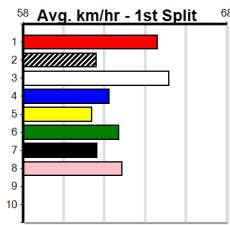

DREAMCHASERS - TICKETS ON SALE NO

9

9:03PM

(VIC time)

Distance: 450m, Race Type: Grade 7, Total Prizemoney: $2,925
1st: $1,950, 2nd: $600, 3rd: $300, 4th: $75

HE'S ALL THAT (1) was a dazzling 22.52 debut winner at Geelong and he is drawn to make every post a winner. PRINCE AVENGER (8) was a smart 25.47 winner here two runs back and he is suitably drawn out wide. FEROCIOUS QUEEN (3) shows promise

Watchdog Tips:	1	8	3	6	Bet:	Win 1

Form	Box	Weight	Dist	Track	Date	Time	BON	Margin	1st/2nd (Time)	PIR	Checked	Comment	W/R	Split 1	S/P	Grade	Winnng Boxes
1 HE'S ALL THAT [7] BD D Jan-23 ASTON DEE BEE Trainer: Julie-anne Hopper (Werribee) 1st (2) 30.9 400 GEL R1 28-Sep-24 22.52 22.46 8.00LHONEY BUNNY (23.06) Q/11 . . . . . 8.37 $4.40 M 5th (6) 30.7 400 GEL R10 18-Oct-24 23.10 22.40 6.00LMINI MILKY (22.70) S/44 . . . . . 8.68 $2.60 RW 3rd (4) 30.3 425 BEN R2 06-Nov-24 24.34 23.88 2.75LATLAS AMAZON (24.16) S/654 . . . . . 6.88 $1.60 X67 3rd (1) 29.9 450 BAL R9 13-Nov-24 25.83 25.03 1.75L FEROCIOUS QUEEN (25.71) M/222 . . . . . 6.64 $1.70 7 UPTOWN TRIXIE $2.80 BEST BET <i>Brilliant debut winner, drawn to lead, go close</i> Winnng Boxes <table border="1" style="font-size: 8pt;"> <tr><td>1</td><td>2</td><td>3</td><td>4</td><td>5</td><td>6</td><td>7</td><td>8</td></tr> <tr><td>1</td><td></td><td></td><td></td><td></td><td></td><td></td><td></td></tr> <tr><td>Prize</td><td colspan="7">$1,840.00</td></tr> <tr><td>Best</td><td colspan="7">25.83</td></tr> <tr><td>Starts</td><td colspan="7">4-1-0-2</td></tr> <tr><td>Trk/Dst</td><td colspan="7">1-0-0-1</td></tr> <tr><td>APM</td><td colspan="7">$1504</td></tr> </table>																	

2 BIG BOSS GIBLET [7] BD D Mar-23 FERAL FRANKY Trainer: Daniel Gibbons (Avalon) 4th (4) 33.4 450 BAL R5 31-Oct-24 26.30 25.08 5.50LLONELY HUNTER (25.92) S/643 . . . . . 6.89 $8.80 M 1st (2) 32.9 450 BAL R2 06-Nov-24 26.25 25.30 1.00LQUEST FOR BOLT (26.32) M/211 . . . . . 6.81 $6.40 M 6th (2) 32.7 450 BAL R9 13-Nov-24 26.50 25.03 12.00L FEROCIOUS QUEEN (25.71) M/455 . . . . . 6.78 $8.40 7 GLORIA BALE $21.00 <i>Steady maiden winner, this is harder, tested</i> Winnng Boxes <table border="1" style="font-size: 8pt;"> <tr><td>1</td><td>2</td><td>3</td><td>4</td><td>5</td><td>6</td><td>7</td><td>8</td></tr> <tr><td>1</td><td></td><td></td><td></td><td></td><td></td><td></td><td></td></tr> <tr><td>Prize</td><td colspan="7">$1,755.00</td></tr> <tr><td>Best</td><td colspan="7">26.25</td></tr> <tr><td>Starts</td><td colspan="7">3-1-0-0</td></tr> <tr><td>Trk/Dst</td><td colspan="7">3-1-0-0</td></tr> <tr><td>APM</td><td colspan="7">$1755</td></tr> </table>																

3 FEROCIOUS QUEEN (NSW)[7] BK B Dec-22 JUNGLE DEUCE Trainer: Lisa Delbridge (Balliang) 1st (1) 30.5 390 BAL R3 31-Oct-24 22.47 22.23 1.5LPICHOLA RALPHY (22.56) Q/11 . . . . . 8.34 $2.00 M 8th (4) 30.5 400 WGL R2 04-Nov-24 23.28 22.45 11.00LOUR BOY SHANNON (22.52) M/88 . . . . . 8.62 $14.80 X67 1st (3) 30.4 450 BAL R9 13-Nov-24 25.71 25.03 1.00L TINKER BRUCE (25.78) Q/111 . . . . . 6.52 $10.60 7 MIDNIGHT HERO $4.60 <i>Never headed on debut, threat if crosses early</i> Winnng Boxes <table border="1" style="font-size: 8pt;"> <tr><td>1</td><td>2</td><td>3</td><td>4</td><td>5</td><td>6</td><td>7</td><td>8</td></tr> <tr><td>1</td><td></td><td></td><td></td><td></td><td></td><td></td><td></td></tr> <tr><td>Prize</td><td colspan="7">$1,680.00</td></tr> <tr><td>Best</td><td colspan="7">25.71</td></tr> <tr><td>Starts</td><td colspan="7">3-2-0-0</td></tr> <tr><td>Trk/Dst</td><td colspan="7">1-1-0-0</td></tr> <tr><td>APM</td><td colspan="7">$1680</td></tr> </table>																

4 OUT THE WINDOW [7] WBK B Feb-23 KOBLENZ Trainer: Briana Robertson-leech (Smeaton) 3rd (4) 25.9 425 BEN R2 19-Oct-24 24.48 24.08 3.75LS COOP THE LOOT (24.24) M/333 . . . . . 6.77 $2.80 M 2nd (7) 25.8 425 BEN R2 26-Oct-24 24.27 24.08 0.75L TAKE NOTICE (24.23) M/632 . . . . . 6.79 $8.20 M 1st (8) 26.0 450 SHP R2 01-Nov-24 25.61 25.11 7.50L BLACK FALCON (26.11) M/311 . . . . . 6.78 $4.60 M 4th (4) 26.4 450 BAL R9 13-Nov-24 26.10 25.03 6.00L FEROCIOUS QUEEN (25.71) M/344 . . . . . 6.71 $13.10 7 MEPUNGA GEM $7.50 <i>Improving with each run, this is harder, place</i> Winnng Boxes <table border="1" style="font-size: 8pt;"> <tr><td>1</td><td>2</td><td>3</td><td>4</td><td>5</td><td>6</td><td>7</td><td>8</td></tr> <tr><td></td><td></td><td></td><td></td><td></td><td></td><td></td><td>1</td></tr> <tr><td>Prize</td><td colspan="7">$2,420.00</td></tr> <tr><td>Best</td><td colspan="7">26.10</td></tr> <tr><td>Starts</td><td colspan="7">6-1-1-2</td></tr> <tr><td>Trk/Dst</td><td colspan="7">2-0-0-0</td></tr> <tr><td>APM</td><td colspan="7">$2368</td></tr> </table>