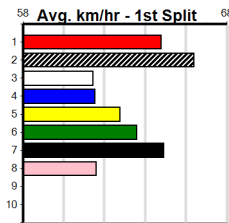

BALLARAT GREYS BINGO EVERY SUNDA

10

9:20PM

(VIC time)

Distance: 450m, Race Type: Mixed 6/7, Total Prizemoney: $2,925
1st: $1,950, 2nd: $600, 3rd: $300, 4th: $75

UP HILL SHILOH (1) was never headed in her top 25.44 Shepparton win and she is drawn to lead throughout again. TINKER LEE (7) has been consistent to date and he will keep the pressure on from the outset. QUEST FOR SPIRIT (2) has claims

Watchdog Tips: **1** **7** **2** **8** **Bet:** Win 1