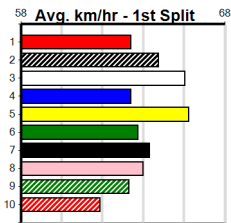

5

7:38PM

(VIC time)

BEN SHAKER (5) is as consistent as they come and he is capable of leading or coming from off the pace in his races. PAW MANTRA (7) was brilliant at Bendigo last time and he can lead them a merry dance. DOLLAR BUCKS (1) just needs room early on

Watchdog Tips:

5

7

1

8

Bet:

Box Trifecta 1,5,7,8 ($10 for 41.67%)

Main race listing table with columns: Form, Box, Weight, Dist, Track, Date, Time, BON, Margin, 1st/2nd (Time), PIR, Checked, Comment, W/R, Split 1, S/P, Grade. Contains 9 race entries with details on horses, trainers, and odds.