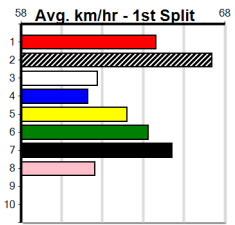

DREAMCHASERS - TICKETS ON SALE NO

Distance: 450m, Race Type: Grade 7, Total Prizemoney: \$2,925
1st: \$1,950, 2nd: \$600, 3rd: \$300, 4th: \$75

9

9:03PM

(VIC time)

HE'S ALL THAT (1) was a dazzling 22.52 debut winner at Geelong and he is drawn to make every post a winner. PRINCE AVENGER (8) was a smart 25.47 winner here two runs back and he is suitably drawn out wide. FEROCIOUS QUEEN (3) shows promise

BALLARAT GREYS BINGO EVERY SUNDA

Distance: 450m, Race Type: Mixed 6/7, Total Prizemoney: \$2,925
1st: \$1,950, 2nd: \$600, 3rd: \$300, 4th: \$75

UP HILL SHILOH (1) was never headed in her top 25.44 Shepparton win and she is drawn to lead throughout again. TINKER LEE (7) has been consistent to date and he will keep the pressure on from the outset. QUEST FOR SPIRIT (2) has claims