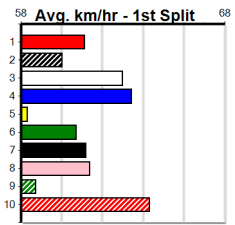

SPORTSBET SET A DEPOSIT LIMIT

Distance: 390m, Race Type: Maiden, Total Prizemoney: $2,535
1st: $1,680, 2nd: $520, 3rd: $260, 4th: $75

2
6:43PM
(VIC time)

WHO CARES (2) was well supported in his luckless debut run and he is expected to make amends this time around. LAMP POST (8) has been in the money in his two runs to date and he can work into the mix mid race. AUSSIE FRED (1) has the good draw

Watchdog Tips: **2** **8** **1** **3** **Bet:** **Win 2**