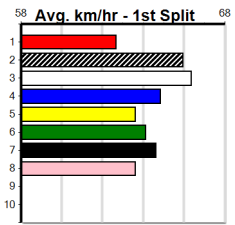

TOWN & COUNTRY LINE MARKING

Distance: 545m, Race Type: Mixed 4/5, Total Prizemoney: \$3,875
1st: \$2,600, 2nd: \$800, 3rd: \$400, 4th: \$75

8

8:38PM

(VIC time)

HE SHINES (6) will need some luck early on, however he is a gifted chaser and he will appreciate the slight drop in class. BEAUTIFUL STORY (8) is showing plenty of promise and he can work into the mix mid race. VOSS ALI (3) is better than his form