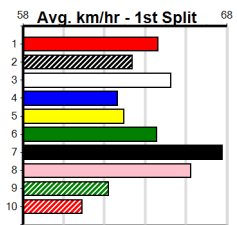

A1 SIGNAGE

Distance: 390m, Race Type: Grade 5, Total Prizemoney: $2,925
1st: $1,950, 2nd: $600, 3rd: $300, 4th: $75

3

6:58PM
(VIC time)

SHIMA STRIPE (6) has been solidly placed in his past four runs and he can burn them off mid race.
BURN AROUND (3) led for a long way at Geelong and he should be in the mix throughout. KALUNA
CHAOS (4) has impressive SA form.

Watchdog Tips: 6 3 4 8 Bet: Box Quinella 3,4,6 ($10 for 333.33%)