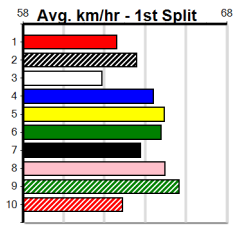

TWO MORE RACES TO GO DAMSELS DA

12 10:07PM (VIC time)

Distance: 390m, Race Type: Grade 5, Total Prizemoney: $2,925
1st: $1,950, 2nd: $600, 3rd: $300, 4th: $75

NATALIE BALE (4) was brilliant when placed here three runs back and she can atone for her luckless runs since. AVIANNA (8) is always thereabouts and she is suitably drawn out wide. ZIVA BALE (7) is showing plenty of promise

Watchdog Tips: 4 8 7 1 Bet: Win 4

Main race card table containing 10 race entries (1-10). Each entry includes horse name, trainer, race number, date, time, odds, and various performance metrics. Includes 'Wining Boxes' sub-tables for each race and 'SCRATCHED' notices for races 9 and 10.