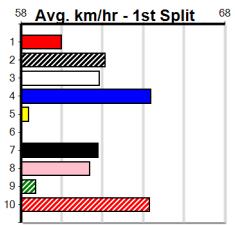

SPORTSBET SET A DEPOSIT LIMIT

Distance: 390m, Race Type: Maiden, Total Prizemoney: $2,535
1st: $1,680, 2nd: $520, 3rd: $260, 4th: $75

2
6:39PM
(VIC time)

WHO CARES (2) was well supported in his luckless debut run and he is expected to make amends this time around. LAMP POST (8) has been in the money in his two runs to date and he can work into the mix mid race. AUSSIE FRED (1) has the good draw

Watchdog Tips: **2** **8** **1** **3** **Bet:** **Win 2**