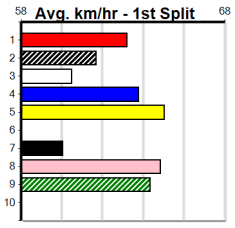

1
6:30PM
(VIC time)

14 RACES TONIGHT

Distance: 450m, Race Type: Maiden, Total Prizemoney: $2,535
1st: $1,680, 2nd: $520, 3rd: $260, 4th: $75

RIVERDALE MICK (8) was far from disgraced when placed on debut and he will be better for the run. CRACKERJACK LES (5) is well bred and has been well backed early on. VERY SNEAKY (3) is nearing a win.

Watchdog Tips: **8** **5** **3** **9** **Bet:** **Box Trifecta 3,5,8 ($10 for 166.67%)**