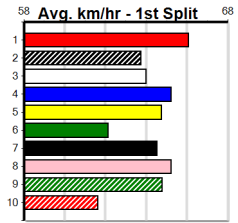

Ballarat

4

7:18PM

(VIC time)

SPORTSBET FINAL

Distance: 450m, Race Type: Mixed 6/7 Final, Total Prizemoney: \$3,360
1st: \$2,250, 2nd: \$690, 3rd: \$345, 4th: \$75

Watchdog Tips: 5 4 1 8 Bet: Win 5

Form Box Weight Dist Track Date Time BON Margin 1st/2nd (Time) PIR Checked Comment W/R Split 1 S/P Grade