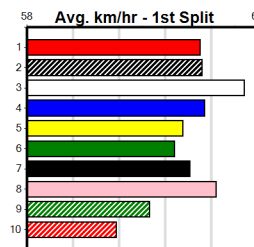

RSN GREY AREAS - WEDNESDAY & FRIDAY

Distance: 450m, Race Type: Grade 5, Total Prizemoney: $2,925
1st: $1,950, 2nd: $600, 3rd: $300, 4th: $75

SERIAL STICKER (3) has been enormous in his past four wins and he will have no trouble with the rise in distance. MASTER PABLO (1) is another racing with confidence and he is drawn to get all the breaks. PAW FREDRICK (6) was brilliant at Bendigo

Watchdog Tips: **3** **1** **6** **4** **Bet:** **Win 3**

1

MASTER PABLO (NZ)[5] **Brilliant at Warragul, well drawn, danger if steps** **$3.40**
WBE Dog Feb-22 Sire: HOOKED ON SCOTCH Dam: OAKMOUNT Trainer: Jason Thompson (Pearcedale)
Owner(s): J Arthur
Winning Distances: < 300m (0) 300 - 399m (0) 400 - 499m (10) 500 - 599m (6) 600 - 699m (0) > 700m (0)
Winning Weights: 30.4(1) 30.7(3) 30.8(1) 31.0(3) 31.1(4) 31.3(3) 31.4(1)

Box	1st	2nd	3rd	4th	5th	6th	7th	8th
1	1							
2		2						
3	2		1					
4	1	1		2		1		
5	3	1	1					
6	1	1						1
7				1				
8	4	1			1			

Prize Best Starts Trk/Dts APM: $55628.00 FSH 34-16-4-4 0-0-0-0 20960

2

TINKER MAV [5] **Honest type but may need it easier, tested** **$21.00**
RBD Dog Jan-21 Sire: ORSON ALLEN Dam: GAWKER BALE Trainer: Craig Burns (Balliang)
Owner(s): Burns Racing (SYN), C Burns, J Burns
Winning Distances: < 300m (0) 300 - 399m (2) 400 - 499m (7) 500 - 599m (0) 600 - 699m (0) > 700m (0)
Winning Weights: 31.4(1) 31.7(2) 31.8(2) 31.9(1) 32.1(1) 32.2(1) 32.7(1)

Box	1st	2nd	3rd	4th	5th	6th	7th	8th
1	4							
2	1	3			1			1
3		1	1		1			
4	1				1			
5	1					1	1	
6	1						1	1
7			1	1	1	2		1
8	1				1	1		1

Prize Best Starts Trk/Dts APM: $18755.00 25.46(5)-3/6/23 31-9-4-2 1-1-0-0 4965

3

SERIAL STICKER (NSW)[5] **Enormous wins in his past four, hard to hold out** **$1.90**
BK Dog Mar-22 Sire: MEPUNGA CRUZER Dam: KISSING CARTER Trainer: Brendan Pursell (Lara)
Owner(s): A Mcvicker
Winning Distances: < 300m (0) 300 - 399m (5) 400 - 499m (6) 500 - 599m (0) 600 - 699m (0) > 700m (0)
Winning Weights: 32.5(1) 33.0(3) 33.3(1) 33.4(4) 33.5(2)

Box	1st	2nd	3rd	4th	5th	6th	7th	8th
1								
2	1							
3	2							
4	2							
5								
6	2							
7	3							
8	1							

Prize Best Starts Trk/Dts APM: $25430.00 FSTD 14-11-0-0 0-0-0-0 16386

4

ASTON WESTERN (NSW)[5] **Tough draw but will get a cart across, respect** **$10.00**
BK Dog Feb-22 Sire: AUSSIE INFRARED Dam: FANTASTIC DOTTY Trainer: Michelle Mallia (Avalon)
Owner(s): P Mallia
Winning Distances: < 300m (0) 300 - 399m (2) 400 - 499m (10) 500 - 599m (1) 600 - 699m (0) > 700m (0)
Winning Weights: 32.8(1) 33.3(2) 33.4(3) 33.7(2) 33.8(1) 33.9(1) 34.0(1) 34.1(1) 34.2(1)

Box	1st	2nd	3rd	4th	5th	6th	7th	8th
1	1	2						
2	2	1		1	1			
3	2		1			1	1	1
4	2	2	2		1			
5	2					1		
6		1	2	2		1	1	
7	2			1	1		1	
8	2	5	2	1		1	1	

Prize Best Starts Trk/Dts APM: $34210.00 25.25(8)-23/10/24 50-13-11-7 1-0-1-0 13943

5

PAW YANELLE (NSW)[5] **Every chance here two runs back, place best** **$16.00**
WDKBD Bitch Jan-23 Sire: FERNANDO BALE Dam: ZELZER ALLEN Trainer: Thomas Dailly (Anakie)
Owner(s): B Wheeler
Winning Distances: < 300m (0) 300 - 399m (0) 400 - 499m (2) 500 - 599m (1) 600 - 699m (0) > 700m (0)
Winning Weights: 26.5(1) 26.9(1) 27.3(1)

Box	1st	2nd	3rd	4th	5th	6th	7th	8th
1								
2		1						
3	1	1						
4	1							
5	1					1	1	1
6								
7								
8								

Prize Best Starts Trk/Dts APM: $10730.00 25.40(3)-30/10/24 8-3-2-0 3-1-1-0 9884