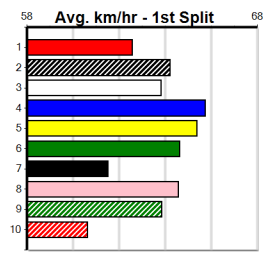

Ballarat

7

8:18PM

(VIC time)

SWEET NETTY'S CATERING

Distance: 450m, Race Type: Grade 5, Total Prizemoney: $2,925

1st: $1,950, 2nd: $600, 3rd: $300, 4th: $75

ASTON BAMFORD (1) would prefer a wider draw but he has a nice turn of foot and he should be able to hold his position early on. IF HE COULD (5) was dominant at Bendigo last time and he should be in the mix again. BETSIE BALE (7) will be strong late

Watchdog Tips:

1 **5** **7** **4** **Bet:** **Box Quinella 1,5,7 ($10 for 333.33%)**

1

ASTON BAMFORD [5] **Prefer out wide but has good muster, go close** **$2.80**

BK Dog Feb-22 Sire: KC AND ALL Dam: ASTON MILEY Trainer: Raymond Gatt (Bannockburn)

Owner(s): R Borda
Winning Distances: < 300m (0) 300 - 399m (0) 400 - 499m (3) 500 - 599m (0) 600 - 699m (0) > 700m (0)
Winning Weights: 35.9(1) 36.1(2)

Rank	Dog	Dist	Track	Date	Time	BOB	Margin	1st/2nd (Time)	PIR	Checked	Comment	WR	Split 1	S/P	Grade
3rd (7)	36.0	460	GEL	R3	20-Aug-24	25.88	25.81	1.00L THESTRAL (25.81)	M/322				6.69	$2.20	7
6th (3)	36.0	460	WGL	R4	27-Aug-24	26.75	26.16	4.00L XOEL BALE (26.48)	M/756				6.79	$6.80	X67H
1st (2)	35.9	460	GEL	R7	03-Sep-24	26.04	25.99	2.00L CIRCLE ROUND (26.17)	S/532				6.79	$3.00	X67
3rd (7)	36.2	450	SHP	R9	09-Sep-24	25.36	25.01	5.50L JOEY THE JET (25.01)	S/433				6.77	$24.00	RWH
2nd (7)	36.0	450	SHP	R7	16-Sep-24	25.35	24.96	3.5L CITY LIMIT (25.11)	S/542				6.79	$17.60	RWF
5th (5)	36.0	525	MEA	R2	21-Sep-24	30.61	29.88	4.00L PAW HARRY (30.34)	S/5445				5.22	$20.30	X67
1st (7)	36.1	450	BAL	R7	31-Oct-24	25.66	25.08	0.50L COLOURFUL MAGIC (25.67)	M/312				6.71	$2.30	X67
8th (3)	36.3	460	GEL	R5	08-Nov-24	26.79	25.65	8.50L NIMBLE BENNY (26.20)	S/456				6.77	$5.20	5

Last 3 wins NOT included above

Rank	Dog	Dist	Track	Date	Time	BOB	Margin	1st/2nd (Time)	PIR	Checked	Comment	WR	Split 1	S/P	Grade
1st (4)	36.1	450	BAL	R2	24-Jul-24	25.46	25.21	2.75L LUNA MIKADO (25.65)	M/211				6.76	$4.90	M

Box History

Bx	1st	2nd	3rd	4th	5th	6th	7th	8th
1								
2	1							
3								
4	1	1						
5		1		1	1	1		
6								
7	1	1	2					
8						1		

Prize Best Starts Trk/Dts APM
$7055.00
25.46(4)-24/7/24
14-3-3-2
3-2-1-0
5151