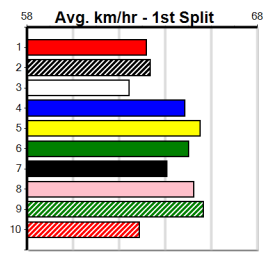

Ballarat
12
10:07PM
(VIC time)

TWO MORE RACES TO GO DAMSELS DASH

Distance: 390m, Race Type: Grade 5, Total Prizemoney: $2,925
1st: $1,950, 2nd: $600, 3rd: $300, 4th: $75

NATALIE BALE (4) was brilliant when placed here three runs back and she can atone for her luckless runs since. AVIANNA (8) is always thereabouts and she is suitably drawn out wide. ZIVA BALE (7) is showing plenty of promise

Watchdog Tips: **4** **8** **7** **1** **Bet:** **Win 4**

1

FOXY ROXY [5] **Returned to form last time out, keep safe** **$6.50**
BD Bitch Jul-22 Sire: SH AVATAR Dam: FAIRYTALE WISH Trainer: Nicole Salna (Anakie)
Owner(s): C Capuano
Winning Distances: < 300m (0) 300 - 399m (0) 400 - 499m (4) 500 - 599m (1) 600 - 699m (0) > 700m (0)
Winning Weights: 24.2(1) 24.3(1) 24.5(1) 24.6(1) 24.7(1)

Box	1st	2nd	3rd	4th	5th	6th	7th	8th
1	1	1						
2								
3								
4								
5	1							
6	1							
7								
8	2							

Prize Best Starts Trk/Dts APM: $8340.00, 22.69(4)-14/7/24, 19-5-0-3, 2-0-0-1, 5448

2

SHE'S RELOADED [5] **Front runner, down on confidence, place claims** **$10.00**
BK Bitch Apr-22 Sire: FERAL FRANKY Dam: MILITANT SPIRIT Trainer: Billy Mcrae (Smythes Creek)
Owner(s): Bee Gee Mac (SYN), G Mcrae, B Mcrae
Winning Distances: < 300m (0) 300 - 399m (3) 400 - 499m (2) 500 - 599m (0) 600 - 699m (0) > 700m (0)
Winning Weights: 26.3(1) 26.5(2) 26.9(1) 27.4(1)

Box	1st	2nd	3rd	4th	5th	6th	7th	8th
1	1	1						
2								
3	1	2	1					
4	1	2	1					
5	1	1	1					
6								
7								
8	1							

Prize Best Starts Trk/Dts APM: $13215.00, 22.11(5)-4/3/24, 29-5-10-4, 16-3-6-3, 6021

3

BERN'S BANJO (NSW)[5] **Capable but prefer drawn out wide, next time** **$16.00**
WBK Bitch Dec-21 Sire: FERNANDO BALE Dam: EL RAPIDO Trainer: Sally Cassar (Brookfield)
Owner(s): S Cassar
Winning Distances: < 300m (0) 300 - 399m (3) 400 - 499m (3) 500 - 599m (0) 600 - 699m (0) > 700m (0)
Winning Weights: 27.0(1) 27.6(1) 27.8(2) 28.5(1) 28.7(1)

Box	1st	2nd	3rd	4th	5th	6th	7th	8th
1	1	1						
2	1							
3	1	2						
4								
5								
6								
7	3							
8								

Prize Best Starts Trk/Dts APM: $8970.00, 22.03(7)-21/10/24, 26-6-4-5, 6-3-2-1, 4757

4

NATALIE BALE (NSW)[5] **Drops in class, explodes mid race, go close** **$3.40**
BK Bitch May-22 Sire: CHRISTO BALE Dam: HAE ALLEN Trainer: Rebecca Gibbons (Avalon)
Owner(s): B Wheeler
Winning Distances: < 300m (0) 300 - 399m (1) 400 - 499m (4) 500 - 599m (0) 600 - 699m (0) > 700m (0)
Winning Weights: 28.3(1) 28.6(1) 28.8(2) 29.1(1)

Box	1st	2nd	3rd	4th	5th	6th	7th	8th
1	2							
2								
3	1	2						
4	1	1						
5								
6	1	2						
7								
8								

Prize Best Starts Trk/Dts APM: $14955.00, 22.02(3)-23/10/24, 25-5-7-2, 4-0-1-0, 9006

5

GALLOPING JESSIE [5] **No luck of late, can make amends, place claims** **$7.50**
BK Bitch Sep-22 Sire: BERNARDO Dam: IN ORBIT Trainer: Robert Conway (Bunyip)
Owner(s): R Conway
Winning Distances: < 300m (0) 300 - 399m (0) 400 - 499m (5) 500 - 599m (0) 600 - 699m (0) > 700m (0)
Winning Weights: 22.5(1) 23.3(2) 23.6(1) 23.7(1)

Box	1st	2nd	3rd	4th	5th	6th	7th	8th
1	1	1						
2	1							
3								
4								
5	2							
6	1							
7								
8								

Prize Best Starts Trk/Dts APM: $7845.00, FSH, 17-5-1-1, 0-0-0-0, 6135