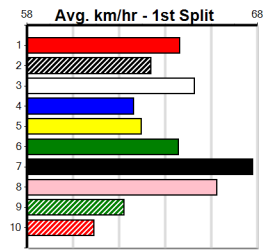

Watchdog Tips: 6 3 4 8 Bet: Box Quinella 3,4,6 (\$10 for 333.33%)

Table with columns: Form Box, Wgt, Dist, Track, Date, Time, BON, Margin, 1st/2nd (Time), PIR, Checked, Comment, W/R, Split 1, S/P, Grade