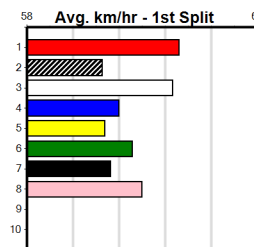

DREAMCHASERS - TICKETS ON SALE NOW

Distance: 450m, Race Type: Grade 7, Total Prizemoney: $2,925
1st: $1,950, 2nd: $600, 3rd: $300, 4th: $75

HE'S ALL THAT (1) was a dazzling 22.52 debut winner at Geelong and he is drawn to make every post a winner. PRINCE AVENGER (8) was a smart 25.47 winner here two runs back and he is suitably drawn out wide. FEROCIOUS QUEEN (3) shows promise

Watchdog Tips:	1	8	3	6	Bet:	Win 1

Form Box	Wgt	Dist	Track	Date	Time	BON	Margin	1st/2nd (Time)	PIR	Checked	Comment	W/R	Split 1	S/P	Grade
1															
HE'S ALL THAT [7] Brilliant debut winner, drawn to lead, go close $2.80															
BD Dog Jan-23 Sire: ASTON DEE BEE Dam: UPTOWN TRIXIE Trainer: Julie-anne Hopper (Werribee)															
Owner(s): J Hopper															
Winning Distances: < 300m (0) 300 - 399m (0) 400 - 499m (1) 500 - 599m (0) 600 - 699m (0) > 700m (0)															
Winning Weights: 30.9(1)															
1st (2) 30.9 400 GEL R1 28-Sep-24 22.52 22.46 8.00L HONEY BUNNY (23.06) Q/11 8.37 $4.40 M															
5th (6) 30.7 400 GEL R10 18-Oct-24 23.10 22.40 6.00L MINI MILKY (22.70) S/44 8.68 $2.60 RW															
3rd (4) 30.3 425 BEN R2 06-Nov-24 24.34 23.88 2.75L ATLAS AMAZON (24.16) S/654 6.88 $1.60 X67															
Last 3 wins NOT included above															
Box History															
Bx 1st 2nd 3rd 4th 5th 6th 7th 8th															
1 1															
2															
3															
4															
5															
6															
7															
8															
Prize Best $1840.00															
Starts FSH															
Trk/Dts 3-1-0-1															
APM 0-0-0-0 1504															

2															
BIG BOSS GIBLET [7] Steady maiden winner, this is harder, tested $21.00															
BD Dog Mar-23 Sire: FERAL FRANKY Dam: GLORIA BALE Trainer: Daniel Gibbons (Avalon)															
Owner(s): D Gibbons															
Winning Distances: < 300m (0) 300 - 399m (0) 400 - 499m (1) 500 - 599m (0) 600 - 699m (0) > 700m (0)															
Winning Weights: 32.9(1)															
4th (4) 33.4 450 BAL R5 31-Oct-24 26.30 25.08 5.50L LONELY HUNTER (25.92) S/643 6.89 $8.80 M															
1st (2) 32.9 450 BAL R2 06-Nov-24 26.25 25.30 1.00L QUEST FOR BOLT (26.32) M/211 6.81 $6.40 M															
Last 3 wins NOT included above															
Box History															
Bx 1st 2nd 3rd 4th 5th 6th 7th 8th															
1 1															
2															
3															
4															
5															
6															
7															
8															
Prize Best $1755.00															
Starts 26.25(2)-6/11/24															
Trk/Dts 2-1-0-0															
APM 2-1-0-0 1755															

3															
FEROCIOUS QUEEN (NSW)[7] Never headed on debut, threat if crosses early $4.60															
BK Bitch Dec-22 Sire: JUNGLE DEUCE Dam: MIDNIGHT HERO Trainer: Lisa Delbridge (Balliang)															
Owner(s): S Flaherty															
Winning Distances: < 300m (0) 300 - 399m (1) 400 - 499m (0) 500 - 599m (0) 600 - 699m (0) > 700m (0)															
Winning Weights: 30.5(1)															
1st (1) 30.5 390 BAL R3 31-Oct-24 22.47 22.23 1.5L PICHOLA RALPHY (22.56) Q/11 SW 8.34 $2.00 M															
8th (4) 30.5 400 WGL R2 04-Nov-24 23.28 22.45 11.00 OUR BOY SHANNON (22.52) M/88 8.62 $14.80 X67															
Last 3 wins NOT included above															
Box History															
Bx 1st 2nd 3rd 4th 5th 6th 7th 8th															
1 1															
2															
3															
4															
5															
6															
7															
8															
Prize Best $1680.00															
Starts FSTD															
Trk/Dts 2-1-0-0															
APM 0-0-0-0 1680