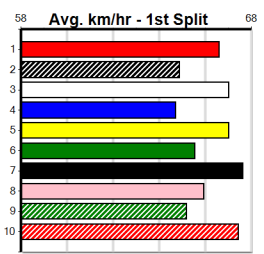

Ballarat
11
9:44PM
(VIC time)

TUDOR ELECTRICAL DAMSELS DASH

Distance: 390m, Race Type: Grade 5, Total Prizemoney: $2,925
1st: $1,950, 2nd: $600, 3rd: $300, 4th: $75

CAPTAIN ALICE (8) returned to form with a strong 26.19 Geelong win and she looks suited in this event. LIGHTNING JEDDA (3) led for a long way two runs back and she should be in the mix again. TINKER DOT (2) is never too far away here

Watchdog Tips: **8** **3** **2** **5** **Bet:** **Win 8**

Form Box Wgt Dist Track Date Time BON Margin 1st/2nd (Time) PIR Checked Comment W/R Split 1 S/P Grade

1

RAPIDFIRE LAYLA [5]

BK Bitch Apr-22
Owner(s): Just for us (SYN), B Hare, C Allen
Winning Distances: < 300m (0) 300 - 399m (4) 400 - 499m (2) 500 - 599m (0) 600 - 699m (0) > 700m (0)
Winning Weights: 29.1(2) 29.2(1) 29.3(1) 29.6(1) 30.0(1)

Talented but pace outside is a worry, risky

Sire: FABREGAS Dam: WYNBURN LUCIFER
Trainer: Claire Allen (Greendale)

Box	1st	2nd	3rd	4th	5th	6th	7th	8th
1	1	1						
2	1	1		1	1	1		
3								
4								
5	1	1			1	1		
6	2	1	1					
7	1	1	1		1			
8	1	1						

Prize Best Starts Trk/Dts APM: $14340.00, 22.49(3)-12/6/24, 33-6-6-6, 3-1-1-1, 7590

$9.00

2

TINKER DOT [5]

WBK Bitch Jan-22
Owner(s): Burns Racing (SYN), C Burns, J Burns
Winning Distances: < 300m (0) 300 - 399m (3) 400 - 499m (5) 500 - 599m (0) 600 - 699m (0) > 700m (0)
Winning Weights: 26.9(1) 27.0(1) 27.1(1) 27.2(2) 27.3(1) 27.4(1) 27.6(1)

Placed in ten of 15 here, threat if steps away

Sire: FERNANDO BALE Dam: TINKER MARY
Trainer: Craig Burns (Balliang)

Box	1st	2nd	3rd	4th	5th	6th	7th	8th
1	1	2	1					
2	1	1	1			1		
3	2	1			1			
4	2	3	1				1	
5			1	1			1	
6	1	1	4	2		1		
7	1	1	2		1		2	
8	1	3		1	1			

Prize Best Starts Trk/Dts APM: $24820.00, 22.13(6)-23/10/24, 41-8-11-9, 15-0-4-6, 11227

$7.50

3

LIGHTNING JEDDA [5]

BK Bitch Jan-22
Owner(s): Otb Jedda (SYN), S Robison, M Willoughby, A Oliver, T Stevens, A Armfield, D Mociak, A Robisor
Winning Distances: < 300m (0) 300 - 399m (0) 400 - 499m (8) 500 - 599m (0) 600 - 699m (0) > 700m (0)
Winning Weights: 27.5(1) 27.6(1) 27.8(2) 27.9(3) 28.1(1)

Brilliant effort two runs back, main danger

Sire: BERNARDO Dam: MY GAL PENNY
Trainer: Tracey Salter (Crowlands)

Box	1st	2nd	3rd	4th	5th	6th	7th	8th
1	1	1	1					
2	1	1	1	1				
3	1	1						
4	2			1		1		
5	1			1	1		1	
6	1	1		1	2			
7	1			1				
8		1				1		

Prize Best Starts Trk/Dts APM: $23940.00, FSTD, 25-8-4-2, 0-0-0-0, 9463

$2.80

4

PAW WHITLEY (NSW)[5]

DKBD Bitch Jan-23
Owner(s): B Wheeler
Winning Distances: < 300m (0) 300 - 399m (2) 400 - 499m (1) 500 - 599m (0) 600 - 699m (0) > 700m (0)
Winning Weights: 24.5(1) 24.8(1) 24.9(1)

Showing promise but this is harder, place best

Sire: BERNARDO Dam: FAITHY BALE
Trainer: Correy Grenfell (Anakie)

Box	1st	2nd	3rd	4th	5th	6th	7th	8th
1								
2			1					
3	1							
4			1					
5		1						
6	1	1				1		
7	1							
8								

Prize Best Starts Trk/Dts APM: $7680.00, 22.34(6)-6/1/24, 8-3-2-2, 3-1-1-1, 6714

$10.00

5

FRONT COVER [5]

BK Bitch Dec-21
Owner(s): Wat Gor Pow (SYN), I Arshad, T Salter
Winning Distances: < 300m (0) 300 - 399m (7) 400 - 499m (1) 500 - 599m (0) 600 - 699m (0) > 700m (0)
Winning Weights: 24.0(1) 24.3(1) 24.4(1) 24.7(1) 25.0(1) 25.5(1) 25.6(1) 26.3(1)

Can come out running, must keep safe

Sire: TOMMY SHELBY Dam: CHLOE LOUISE
Trainer: Margery Quick (Haddon)

Box	1st	2nd	3rd	4th	5th	6th	7th	8th
1	1							
2				2				1
3	1	1	1		1	1	1	
4	2	1	1	1				
5		1		1				
6	2			2	1	1	1	
7	1	1	1		2	1		
8	1	1		2			2	

Prize Best Starts Trk/Dts APM: $17605.00, 22.14(4)-15/3/24, 36-8-5-3, 11-3-2-2, 8246

$6.00