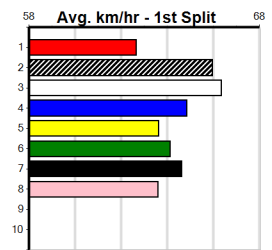

TOWN & COUNTRY LINE MARKING

Distance: 545m, Race Type: Mixed 4/5, Total Prizemoney: $3,875
1st: $2,600, 2nd: $800, 3rd: $400, 4th: $75

HE SHINES (6) will need some luck early on, however he is a gifted chaser and he will appreciate the slight drop in class. BEAUTIFUL STORY (8) is showing plenty of promise and he can work into the mix mid race. VOSS ALI (3) is better than his form

Watchdog Tips: 6 8 3 2 Bet: Win 6

Form Box Wgt Dist Track Date Time BON Margin 1st/2nd (Time) PIR Checked Comment W/R Split 1 S/P Grade
BOROUGH BANKER (NSW)[4] Can miss the kick, pushes up the track, risky $12.00
Owner(s): Adsa's helpers (SYN), B Blood, C Mcinerney, R Salter
Trainer: Mark Johnson (Ross Creek)

Form Box Wgt Dist Track Date Time BON Margin 1st/2nd (Time) PIR Checked Comment W/R Split 1 S/P Grade
WINDSOR GIRL [5] Racing well, solid PB here, may be value $7.50
Owner(s): M Evans
Trainer: Dustin Drew (Dennington)

Form Box Wgt Dist Track Date Time BON Margin 1st/2nd (Time) PIR Checked Comment W/R Split 1 S/P Grade
VOSS ALI [5] No luck of late, can make amends, threat if steps $8.00
Owner(s): N Mugavin
Trainer: Brendan Pursell (Lara)

Form Box Wgt Dist Track Date Time BON Margin 1st/2nd (Time) PIR Checked Comment W/R Split 1 S/P Grade
KURRACA KID [5] Needs to lead, suspect late, prefer to watch $10.00
Owner(s): D Plier
Trainer: Dale Plier (Fentons Creek)

Form Box Wgt Dist Track Date Time BON Margin 1st/2nd (Time) PIR Checked Comment W/R Split 1 S/P Grade
THANK YOU TOMMY [4] Likely to get crowded early on, look to others $26.00
Owner(s): S Donlon
Trainer: Sheila Donlon (Burnbank)