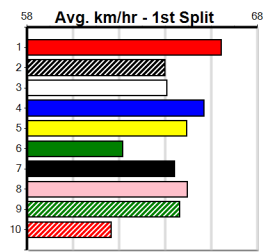

SPORTSBET FINAL

Distance: 450m, Race Type: Mixed 6/7 Final, Total Prizemoney: $3,360
1st: $2,250, 2nd: $690, 3rd: $345, 4th: $75

REAPER (5) is a serious up and comer and he will be much better for the run here last week.
HIGHLY ABRASIVE (4) is another nice prospect and he was a brilliant 25.30 heat winner. SIZZLE JACK (1) is drawn to be prominent throughout.

Watchdog Tips: 5 4 1 8 Bet: Win 5

SIZZLE JACK [5] Continues to impress, well drawn, threat $4.60
BK Dog Nov-22 Sire: BEAST UNLEASHED Dam: ENTWINED
Owner(s): THE GIRLS (SYN), A Manolitsis, H Manolitsis, D Falzon
Trainer: Daryl Brennan (Napoleons)

CANYA KIPPER (NSW)[7] Can miss the kick, relies on luck, prefer to watch $16.00
BK Dog Nov-22 Sire: DROOPYS SYDNEY Dam: JUST TERMS
Owner(s): Kipper Syndicate (SYN), P Mcdowall, A Thomson
Trainer: Matthew Lanigan (Rowsley)

MERL'S LAD [6] Capable but prefer drawn out wide, place best $14.00
BK Dog Aug-22 Sire: FLYING RICCIARDO Dam: MISS MORRISSET
Owner(s): SPARKIES (SYN), M Evans, R Lia
Trainer: David Geall (Lara)

HIGHLY ABRASIVE [5] Brilliant 25.30 heat winner, big danger if steps $3.40
BK Dog Feb-23 Sire: BEAST UNLEASHED Dam: MADE ME BLIND
Owner(s): SPARKLE AND FADE (SYN), J Paraskevas, A Paraskevas
Trainer: John Paraskevas (Pearcedale)

REAPER [6] Star prospect, better for the run last time, yes $2.80
BK Dog Mar-23 Sire: BERNARDO Dam: DOUBLE SUPREME
Owner(s): Buddys (SYN), S Thompson, T Lynch, M Hovey, C Mcrae
Trainer: Jason Thompson (Pearcedale)

1

2

3

4

5