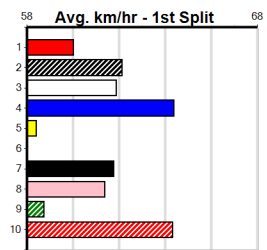

SPORTSBET SET A DEPOSIT LIMIT

Distance: 390m, Race Type: Maiden, Total Prizemoney: $2,535
1st: $1,680, 2nd: $520, 3rd: $260, 4th: $75

WHO CARES (2) was well supported in his luckless debut run and he is expected to make amends this time around. LAMP POST (8) has been in the money in his two runs to date and he can work into the mix mid race. AUSSIE FRED (1) has the good draw

Watchdog Tips: 2 8 1 3 **Bet:** Win 2

Form Box	Wgt	Dist	Track	Date	Time	BON	Margin	1st/2nd (Time)	PIR	Checked	Comment	W/R	Split 1	S/P	Grade
1	AUSSIE FRED [M] $4.60														
	Far from disgraced on debut, well drawn, threat														
	BD Dog Nov-22 Sire: FERAL FRANKY Dam: NO GOOD DEED Trainer: Simon Payne (Toolern Vale)														
	Owner(s): PAYDHOFF (SYN), W Saathoff, S Payne														
	Winning Distances: < 300m (0) 300 - 399m (0) 400 - 499m (0) 500 - 599m (0) 600 - 699m (0) > 700m (0)														
	Winning Weights:														
	3rd (3) 29.8 390 BAL R1 06-Nov-24 22.64 21.76 7.00L FERRET'S KNOCK (22.15) M/45 8.70 $4.50 M														
	Box History														
	<table border="1" style="width: 100%; border-collapse: collapse;"> <thead> <tr><th>Bx</th><th>1st</th><th>2nd</th><th>3rd</th><th>4th</th><th>5th</th><th>6th</th><th>7th</th><th>8th</th></tr> </thead> <tbody> <tr><td>1</td><td></td><td></td><td></td><td></td><td></td><td></td><td></td><td></td></tr> <tr><td>2</td><td></td><td></td><td></td><td></td><td></td><td></td><td></td><td></td></tr> <tr><td>3</td><td></td><td></td><td>1</td><td></td><td></td><td></td><td></td><td></td></tr> <tr><td>4</td><td></td><td></td><td></td><td></td><td></td><td></td><td></td><td></td></tr> <tr><td>5</td><td></td><td></td><td></td><td></td><td></td><td></td><td></td><td></td></tr> <tr><td>6</td><td></td><td></td><td></td><td></td><td></td><td></td><td></td><td></td></tr> <tr><td>7</td><td></td><td></td><td></td><td></td><td></td><td></td><td></td><td></td></tr> <tr><td>8</td><td></td><td></td><td></td><td></td><td></td><td></td><td></td><td></td></tr> </tbody> </table>														
	Prize Best $260.00 Starts 22.64(3)-6/11/24 Trk/Dts 1-0-0-1 APM 1-0-0-1 260														
Last 3 wins NOT included above															
2	WHO CARES [M] $3.50														
	No luck on debut, had support, can atone														
	LTF Dog Dec-22 Sire: ASTON DEE BEE Dam: HAPPY LASS Trainer: Gary Peach (Cape Clear)														
	Owner(s): G Peach														
	Winning Distances: < 300m (0) 300 - 399m (0) 400 - 499m (0) 500 - 599m (0) 600 - 699m (0) > 700m (0)														
	Winning Weights:														
	7th (4) 33.6 400 GEL R2 08-Nov-24 23.70 22.39 13.00 QUEST FOR SPIRIT (22.84) M/76 8.88 $3.10 M														
	Box History														
	<table border="1" style="width: 100%; border-collapse: collapse;"> <thead> <tr><th>Bx</th><th>1st</th><th>2nd</th><th>3rd</th><th>4th</th><th>5th</th><th>6th</th><th>7th</th><th>8th</th></tr> </thead> <tbody> <tr><td>1</td><td></td><td></td><td></td><td></td><td></td><td></td><td></td><td></td></tr> <tr><td>2</td><td></td><td></td><td></td><td></td><td></td><td></td><td></td><td></td></tr> <tr><td>3</td><td></td><td></td><td></td><td></td><td></td><td></td><td></td><td></td></tr> <tr><td>4</td><td></td><td></td><td></td><td></td><td></td><td></td><td>1</td><td></td></tr> <tr><td>5</td><td></td><td></td><td></td><td></td><td></td><td></td><td></td><td></td></tr> <tr><td>6</td><td></td><td></td><td></td><td></td><td></td><td></td><td></td><td></td></tr> <tr><td>7</td><td></td><td></td><td></td><td></td><td></td><td></td><td></td><td></td></tr> <tr><td>8</td><td></td><td></td><td></td><td></td><td></td><td></td><td></td><td></td></tr> </tbody> </table>														
	Prize Best $0.00 Starts FSH Trk/Dts 1-0-0-0 APM 0-0-0-0 0														
Last 3 wins NOT included above															
3	ENDEAVOUR [M] $10.00														
	Better for the run on debut, keep safe														
	BK Dog Mar-23 Sire: ASTON RUPEE Dam: IT'S A BLUSH Trainer: Lisa Delbridge (Balliang)														
	Owner(s): G Black														
	Winning Distances: < 300m (0) 300 - 399m (0) 400 - 499m (0) 500 - 599m (0) 600 - 699m (0) > 700m (0)														
	Winning Weights:														
	5th (2) 32.6 390 BAL R3 31-Oct-24 22.77 22.23 4.50L FEROCIOUS QUEEN (22.47) M/35 8.55 $12.00 M														
	Box History