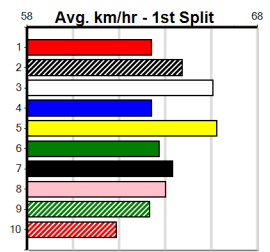

Distance: 450m, Race Type: Grade 5, Total Prizemoney: $2,925
1st: $1,950, 2nd: $600, 3rd: $300, 4th: $75

BEN SHAKER (5) is as consistent as they come and he is capable of leading or coming from off the pace in his races. PAW MANTRA (7) was brilliant at Bendigo last time and he can lead them a merry dance. DOLLAR BUCKS (1) just needs room early on

Watchdog Tips: 5 7 1 8 Bet: Box Trifecta 1,5,7,8 ($10 for 41.67%)

DOLLAR BUCKS [5] Big effort last time, gun draw, looks a threat $4.60
Owner(s): T Deglaitis
Sire: ZAMBORA BROCKIE Dam: CAWBOURNE DOLLY
Trainer: Troy Deglaitis (Moolap)
Winning Distances: < 300m (0) 300 - 399m (0) 400 - 499m (9) 500 - 599m (0) 600 - 699m (0) > 700m (0)
Winning Weights: 32.9(2) 33.1(1) 33.3(2) 33.5(1) 33.6(1) 33.8(1) 34.0(1)
Race results table with columns: Rank, Dog, Weight, Dist, Track, Date, Time, BON, Margin, 1st/2nd (Time), PIR, Checked, Comment, W/R, Split 1, S/P, Grade.

JAMES'S ENTITY [5] Eye catching run last time out, place claims $10.00
Owner(s): Weed N Feed (SYN), C Capuano, S Hogan, H Saunders, N Clarke, T Hogan
Sire: ASTON DEE BEE Dam: ZARA'S ENTITY
Trainer: Nicole Salna (Anakie)
Winning Distances: < 300m (0) 300 - 399m (4) 400 - 499m (2) 500 - 599m (0) 600 - 699m (0) > 700m (0)
Winning Weights: 31.7(1) 32.2(1) 32.3(3) 32.5(1)
Race results table with columns: Rank, Dog, Weight, Dist, Track, Date, Time, BON, Margin, 1st/2nd (Time), PIR, Checked, Comment, W/R, Split 1, S/P, Grade.

SIMPLY STYLISH [5] Can miss the kick, likely to find bother, tested $12.00
Owner(s): J Gorgioski
Sire: HARD STYLE RICO Dam: SIMPLY SMARTER
Trainer: Jeff Gorgioski (Stanhope)
Winning Distances: < 300m (0) 300 - 399m (1) 400 - 499m (5) 500 - 599m (2) 600 - 699m (0) > 700m (0)
Winning Weights: 33.6(1) 33.9(1) 34.7(1) 34.9(3) 35.1(1) 35.5(1)
Race results table with columns: Rank, Dog, Weight, Dist, Track, Date, Time, BON, Margin, 1st/2nd (Time), PIR, Checked, Comment, W/R, Split 1, S/P, Grade.

SUMMER SPRITZ [5] Showing promise, toughest test, place best $14.00
Owner(s): E Palma
Sire: FERNANDO BALE Dam: SILKEN
Trainer: Emma Palma (Lara)
Winning Distances: < 300m (0) 300 - 399m (0) 400 - 499m (3) 500 - 599m (0) 600 - 699m (0) > 700m (0)
Winning Weights: 26.1(1) 26.2(1) 26.5(1)
Race results table with columns: Rank, Dog, Weight, Dist, Track, Date, Time, BON, Margin, 1st/2nd (Time), PIR, Checked, Comment, W/R, Split 1, S/P, Grade.

BEN SHAKER [5] Class edge, can ping the lids, hard to hold out $3.40
Owner(s): B Rushton
Sire: FERNANDO BALE Dam: BRYLEE
Trainer: Mark Morrissey (Junortoun)
Winning Distances: < 300m (0) 300 - 399m (0) 400 - 499m (9) 500 - 599m (1) 600 - 699m (0) > 700m (0)
Winning Weights: 32.6(2) 32.9(1) 33.0(2) 33.2(3) 33.3(1) 33.4(1)
Race results table with columns: Rank, Dog, Weight, Dist, Track, Date, Time, BON, Margin, 1st/2nd (Time), PIR, Checked, Comment, W/R, Split 1, S/P, Grade.

1

2

3

4

5