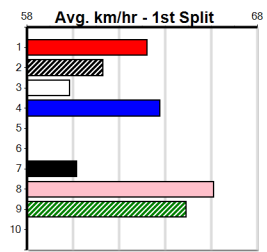

14 RACES TONIGHT

Distance: 450m, Race Type: Maiden, Total Prizemoney: $2,535
1st: $1,680, 2nd: $520, 3rd: $260, 4th: $75

RIVERDALE MICK (8) was far from disgraced when placed on debut and he will be better for the run. CRACKERJACK LES (5) is well bred and has been well backed early on. VERY SNEAKY (3) is nearing a win.

Watchdog Tips: **8** **5** **3** **9** **Bet:** **Box Trifecta 3,5,8 ($10 for 166.67%)**

1

SPECIAL PLAYERS [M] *** SCRATCHED *** $7.50

BEED Bitch Jan-23 Sire: TOMMY SHELBY Dam: SHE CAN EXCITE
Owner(s): C Capuano Trainer: Clint Capuano (Anakie)

Winning Distances: < 300m (0) 300 - 399m (0) 400 - 499m (0) 500 - 599m (0) 600 - 699m (0) > 700m (0)

Winning Weights:

Run	Wgt	Dist	Track	Date	Time	BON	Margin	1st/2nd (Time)	PIR	Checked	Comment	WR	Split 1	S/P	Grade
2nd (2)	24.7	390	SHP	R2	14-Oct-24	22.64	21.74	2.75L ASTON MERRICK (22.45)	M/32	.	.	.	8.84	$12.10	M
4th (5)	24.5	400	GEL	R1	01-Nov-24	23.55	22.44	9.50L WARM HUGS (22.90)	M/34	.	.	.	8.63	$10.00	M
6th (7)	24.5	410	HOR	R1	09-Nov-24	25.23	22.98	26.00 PAW EDEN (23.47)	M/75	.	.	.	11.01	$5.60	M

Last 3 wins NOT included above

Box History

Bx	1st	2nd	3rd	4th	5th	6th	7th	8th
1								
2	1							
3								
4								
5				1				
6								
7						1		
8								

Prize Best $595.00 FSH
Starts 3-0-1-0
Trk/Dts 0-0-0-0
APM 595

2

MAXIMUM REED [M] No luck to date, has some talent, keep safe $20.00

BK Bitch Nov-22 Sire: SUPERIOR PANAMA Dam: MAXIMUM KACK
Owner(s): JORDEAN (SYN), J Cooper, J Cooper Trainer: Jordan Cooper (Lethbridge)

Winning Distances: < 300m (0) 300 - 399m (0) 400 - 499m (0) 500 - 599m (0) 600 - 699m (0) > 700m (0)

Winning Weights:

Run	Wgt	Dist	Track	Date	Time	BON	Margin	1st/2nd (Time)	PIR	Checked	Comment	WR	Split 1	S/P	Grade
2nd (6)	29.6	410	HOR	R4	21-Sep-24	23.80	23.33	4.75L BIG SUNSHINE (23.48)	S/33	.	.	.	10.73	$2.10	M
5th (8)	29.1	425	BEN	R2	25-Oct-24	24.84	23.88	13.00 LAMIA NONNA MARY (23.96)	M/766	.	.	.	6.89	$4.80	M
5th (4)	29.3	410	HOR	R2	29-Oct-24	24.08	23.25	8.50L ZIPPING TAMIKA (23.51)	M/65	.	.	.	11.05	$3.40	M
8th (3)	29.0	450	BAL	R3	04-Nov-24	26.53	25.74	8.50L PAW NITRO (25.95)	S/768	.	.	W	6.97	$5.00	T3-M

Last 3 wins NOT included above

Box History

Bx	1st	2nd	3rd	4th	5th	6th	7th	8th
1								
2								
3								1
4					1			
5								
6	1							
7								
8						1		

Prize Best $520.00 FSH
Starts 26.53(3)-4/11/24
Trk/Dts 4-0-1-0
APM 1-0-0-0 416

3

VERY SNEAKY [M] Solidly placed in all three runs, major player $7.00

BK Dog Jan-23 Sire: FLYING RICCIARDO Dam: GET REAL
Owner(s): D Pell Trainer: Mark Delbridge (Balliang)

Winning Distances: < 300m (0) 300 - 399m (0) 400 - 499m (0) 500 - 599m (0) 600 - 699m (0) > 700m (0)

Winning Weights:

Run	Wgt	Dist	Track	Date	Time	BON	Margin	1st/2nd (Time)	PIR	Checked	Comment	WR	Split 1	S/P	Grade
3rd (7)	30.9	450	BAL	R9	24-Oct-24	25.95	25.39	7.00L PRINCE AVENGER (25.47)	M/543	.	.	.	7.01	$2.60	M
3rd (6)	31.0	450	BAL	R4	31-Oct-24	25.85	25.08	2.25L MIKAELA'S JOY (25.69)	M/432	.	.	.	6.91	$2.30	M
3rd (8)	31.0	450	BAL	R2	06-Nov-24	26.63	25.30	5.50L BIG BOSS GIBLET (26.25)	M/443	.	.	.	6.92	$1.90	M

Last 3 wins NOT included above

Box History

Bx	1st	2nd	3rd	4th	5th	6th	7th	8th
1								
2								
3								
4								
5								
6			1					
7			1					
8			1					

Prize Best $780.00 FSH
Starts 25.85(6)-31/10/24
Trk/Dts 3-0-0-3
APM 3-0-0-3 780