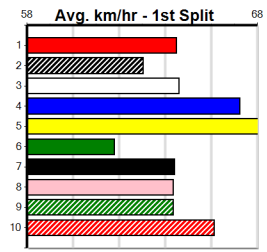

BALLARAT RACE 14

Distance: 390m, Race Type: Grade 5, Total Prizemoney: $2,925 1st: $1,950, 2nd: $600, 3rd: $300, 4th: $75

DANE MULLANE (3) beat a handy line-up at Horsham last time and he looks very well graded again. LETHAL TRIX (5) trialled well here recently and he can settle near the speed. GALLOPING JIMMY (4) should race well fresh

Watchdog Tips: 3 5 4 1 Bet: Box Quinella 3,4,5 ($10 for 333.33%)

PAW LARRY (NSW)[5] Better than his past few runs, must keep safe $6.00
Owner(s): B Wheeler
Winning Distances: < 300m (0) 300 - 399m (0) 400 - 499m (4) 500 - 599m (0) 600 - 699m (0) > 700m (0)
Winning Weights: 28.8(1) 29.4(1) 29.5(1) 29.6(1)

TARGAN BALE (NSW)[5] Capable but prefer out wide, look to others $16.00
Owner(s): L Harris
Winning Distances: < 300m (0) 300 - 399m (1) 400 - 499m (11) 500 - 599m (0) 600 - 699m (0) > 700m (0)
Winning Weights: 32.6(1) 32.8(2) 33.0(1) 33.2(2) 33.3(1) 33.4(1) 33.6(2) 33.7(1) 34.2(1)

DANE MULLANE [5] Brilliant win last time, well graded, yes $2.80
Owner(s): B Wilson
Winning Distances: < 300m (0) 300 - 399m (1) 400 - 499m (6) 500 - 599m (0) 600 - 699m (0) > 700m (0)
Winning Weights: 27.9(1) 28.4(2) 28.8(1) 29.0(1) 29.1(1) 29.6(1)

GALLOPING JIMMY [5] Resuming, talented when fit, expected to fire $8.00
Owner(s): R Conway
Winning Distances: < 300m (0) 300 - 399m (2) 400 - 499m (8) 500 - 599m (0) 600 - 699m (0) > 700m (0)
Winning Weights: 30.8(3) 30.9(1) 31.0(1) 31.3(1) 31.4(2) 31.8(2)

LETHAL TRIX [5] Biks Trialled well here recently, danger if steps away $7.50
Owner(s): B Galea
Winning Distances: < 300m (0) 300 - 399m (3) 400 - 499m (0) 500 - 599m (0) 600 - 699m (0) > 700m (0)
Winning Weights: 33.0(1) 33.3(1) 33.9(1)

1

2

3

4

5