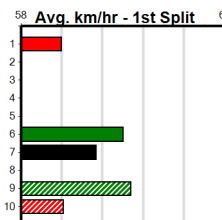

SPORTSBET HT2

Distance: 390m, Race Type: Maiden Heat, Total Prizemoney: \$2,535

1st: \$1,680, 2nd: \$520, 3rd: \$260, 4th: \$75

2

10:37AM

(VIC time)

SHAKE THE DUST (4) hails from a strong kennel and he is bred to be a star. LAURISTON GIRL (8) is another well bred type and her dam had plenty of talent. TRUE BLUE TOMMY (3) can atone for his luckless run on debut