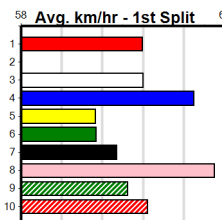

MACEY'S BISTRO

Distance: 390m, Race Type: Mixed 6/7, Total Prizemoney: \$2,925
1st: \$1,950, 2nd: \$600, 3rd: \$300, 4th: \$75

3

10:53AM

(VIC time)

WILD ZAG (8) was a dazzling 22.69 Warragul winner last time and he looks very well graded in this event. MOONLIGHT OSCAR (2) is showing some promise and he can settle near the speed. SWIFT GIFT (5) won't be too far away late