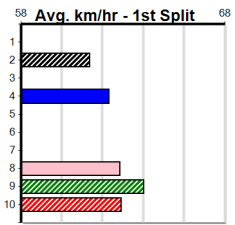

13 RACES TODAY HT1

Distance: 390m, Race Type: Maiden Heat, Total Prizemoney: $2,535
1st: $1,680, 2nd: $520, 3rd: $260, 4th: $75

1

10:20AM
(VIC time)

MIDDLE EARTH (8) has turned in some handy performances here to date and he is drawn to get every chance. BUFFALO COWBOY (4) is an improving type and he should be on the pace from the outset. PRISTINE (5) is a well bred type

Watchdog Tips: **8** **4** **5** **6** **Bet:** **Win 8**

Form	Box	Weight	Dist	Track	Date	Time	BON	Margin	1st/2nd (Time)	PIR	Checked	Comment	W/R	Split 1	S/P	Grade
1																
INGA FREDDY [M] <i>Bred to have early speed, watch betting moves</i>																
BK	D				Sep-22											
Trainer: Vito Inguanti (Gnotuk) INGA MIA $9.00																
Owner(s): P Inguanti																
<table border="1"> <thead> <tr><th colspan="8">Winning Boxes</th></tr> <tr><th>1</th><th>2</th><th>3</th><th>4</th><th>5</th><th>6</th><th>7</th><th>8</th></tr> </thead> <tbody> <tr><td>Prize</td><td></td><td></td><td></td><td></td><td></td><td></td><td>$0</td></tr> <tr><td>Best</td><td></td><td></td><td></td><td></td><td></td><td></td><td>FSH</td></tr> <tr><td>Starts</td><td></td><td></td><td></td><td></td><td></td><td></td><td>0-0-0-0</td></tr> <tr><td>Trk/Dst</td><td></td><td></td><td></td><td></td><td></td><td></td><td>0-0-0-0</td></tr> <tr><td>APM</td><td></td><td></td><td></td><td></td><td></td><td></td><td>$0</td></tr> </tbody> </table>																
2																
DUNCROFT [M] <i>Steadily placed last time, look to others</i>																
BK	D				Nov-22											
Trainer: Jane Hooke (Huntly) WHITE AMBUSH $21.00																
Owner(s): J Hooke																
<table border="1"> <thead> <tr><th colspan="8">Winning Boxes</th></tr> <tr><th>1</th><th>2</th><th>3</th><th>4</th><th>5</th><th>6</th><th>7</th><th>8</th></tr> </thead> <tbody> <tr><td>Prize</td><td></td><td></td><td></td><td></td><td></td><td></td><td>$260.00</td></tr> <tr><td>Best</td><td></td><td></td><td></td><td></td><td></td><td></td><td>FSH</td></tr> <tr><td>Starts</td><td></td><td></td><td></td><td></td><td></td><td></td><td>2-0-0-1</td></tr> <tr><td>Trk/Dst</td><td></td><td></td><td></td><td></td><td></td><td></td><td>0-0-0-0</td></tr> <tr><td>APM</td><td></td><td></td><td></td><td></td><td></td><td></td><td>$260</td></tr> </tbody> </table>																
3																
TYPHOON TAM [M] <i>*** SCRATCHED ***</i>																
BD	B				Feb-22											
Trainer: Colin Baker (Lara) LONNIE MACH $16.00																
Owner(s): C Baker																
<table border="1"> <thead> <tr><th colspan="8">Winning Boxes</th></tr> <tr><th>1</th><th>2</th><th>3</th><th>4</th><th>5</th><th>6</th><th>7</th><th>8</th></tr> </thead> <tbody> <tr><td>Prize</td><td></td><td></td><td></td><td></td><td></td><td></td><td>$0.00</td></tr> <tr><td>Best</td><td></td><td></td><td></td><td></td><td></td><td></td><td>FSH</td></tr> <tr><td>Starts</td><td></td><td></td><td></td><td></td><td></td><td></td><td>1-0-0-0</td></tr> <tr><td>Trk/Dst</td><td></td><td></td><td></td><td></td><td></td><td></td><td>0-0-0-0</td></tr> <tr><td>APM</td><td></td><td></td><td></td><td></td><td></td><td></td><td>$0</td></tr> </tbody> </table>																
4																
BUFFALO COWBOY [M] <i>Solidly placed in his past three, main danger</i>																
BK	D				Feb-23											
Trainer: Michael Mitchell (Gnotuk) PRETTY MUCH $4.00																
Owner(s): K Iles																
<table border="1"> <thead> <tr><th colspan="8">Winning Boxes</th></tr> <tr><th>1</th><th>2</th><th>3</th><th>4</th><th>5</th><th>6</th><th>7</th><th>8</th></tr> </thead> <tbody> <tr><td>Prize</td><td></td><td></td><td></td><td></td><td></td><td></td><td>$915.00</td></tr> <tr><td>Best</td><td></td><td></td><td></td><td></td><td></td><td></td><td>FSH</td></tr> <tr><td>Starts</td><td></td><td></td><td></td><td></td><td></td><td></td><td>6-0-1-2</td></tr> <tr><td>Trk/Dst</td><td></td><td></td><td></td><td></td><td></td><td></td><td>0-0-0-0</td></tr> <tr><td>APM</td><td></td><td></td><td></td><td></td><td></td><td></td><td>$900</td></tr> </tbody> </table>																
5																
PRISTINE [M] <i>Well bred, in good hands, watch betting moves</i>																
BK	B				May-23											
Trainer: Daniel Gibbons (Avalon) ASTON DAIQUIRI $7.50																
Owner(s): A Tullio																
<table border="1"> <thead> <tr><th colspan="8">Winning Boxes</th></tr> <tr><th>1</th><th>2</th><th>3</th><th>4</th><th>5</th><th>6</th><th>7</th><th>8</th></tr> </thead> <tbody> <tr><td>Prize</td><td></td><td></td><td></td><td></td><td></td><td></td><td>$0</td></tr> <tr><td>Best</td><td></td><td></td><td></td><td></td><td></td><td></td><td>FSH</td></tr> <tr><td>Starts</td><td></td><td></td><td></td><td></td><td></td><td></td><td>0-0-0-0</td></tr> <tr><td>Trk/Dst</td><td></td><td></td><td></td><td></td><td></td><td></td><td>0-0-0-0</td></tr> <tr><td>APM</td><td></td><td></td><td></td><td></td><td></td><td></td><td>$0</td></tr> </tbody> </table>