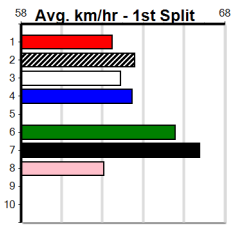

WARRNAMBOOL FENCING SPECIALISTS

Distance: 450m, Race Type: Mixed 6/7, Total Prizemoney: $2,925
1st: $1,950, 2nd: $600, 3rd: $300, 4th: $75

5

11:25AM

(VIC time)

SWINTON (6) is a big talent when right and he recently sizzled in a trial around Shepparton. IMPEL (7) was simply dominant at Horsham and he will keep the pressure on from the outset. MISS GEORGIE LEE (1) just needs to step on terms

Watchdog Tips: **6** **7** **1** **4** **Bet:** **Win 6**