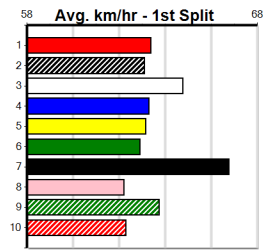

Watchdog Tips:

3

7

5

6

Bet:

Win 3

Race card for MISCHIEF MATE [6]. Needs to lead, too much pace outside, risky. \$8.00. Owner: D Keane, Trainer: Danielle Keane (Koroit).