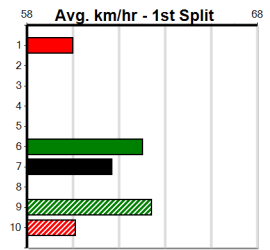

2

10:37AM

(VIC time)

Distance: 390m, Race Type: Maiden Heat, Total Prizemoney: $2,535
1st: $1,680, 2nd: $520, 3rd: $260, 4th: $75

SHAKE THE DUST (4) hails from a strong kennel and he is bred to be a star. LAURISTON GIRL (8) is another well bred type and her dam had plenty of talent. TRUE BLUE TOMMY (3) can atone for his luckless run on debut

Watchdog Tips: 4 8 3 1 Bet: Win 4

MORAINIE KATIE [M] $6.50
Bitch Mar-23
Owner(s): MORAINIE (SYN), G Judd, S Judd
Sire: ASTON RUPEE Dam: MEPUNGA KATIE
Trainer: Glenn Judd (Noorat)
Winning Distances: < 300m (0) 300 - 399m (0) 400 - 499m (0) 500 - 599m (0) 600 - 699m (0) > 700m (0)
Winning Weights: 5th (1) 26.9 390 WBL R2 17-Oct-24 23.40 21.72 11.00 PAW HARRIS (22.69) Q/66 9.30 $6.60 M
7th (7) 26.9 410 HOR R1 22-Oct-24 24.35 22.99 11.00 MISS YOUR KISS (23.65) Q/77 10.95 $19.00 M
4th (6) 26.9 390 BAL R2 31-Oct-24 23.23 22.23 11.00 DOONGALLA SHANE (22.50) M/57 8.78 $67.30 M
2nd (5) 26.9 390 BAL R2 07-Nov-24 22.88 22.07 2.25L SABATINI (22.73) Q/32 8.83 $21.60 M
Last 3 wins NOT included above

MADDY GIBLET [M] $9.00
Bitch Mar-23
Owner(s): D Gibbons
Sire: FERAL FRANKY Dam: GLORIA BALE
Trainer: Daniel Gibbons (Avalon)
Winning Distances: < 300m (0) 300 - 399m (0) 400 - 499m (0) 500 - 599m (0) 600 - 699m (0) > 700m (0)
Winning Weights: 5th (8) 29.3 390 BAL R9 31-Oct-24 23.42 22.23 13.00 PAW ZACHARY (22.53) Q/55 V0 9.04 $4.00 M
Last 3 wins NOT included above

TRUE BLUE TOMMY [M] $12.00
Dog Aug-22
Owner(s): M Campana
Sire: BERNARDO Dam: SENSORY
Trainer: Darren Geyer (Moolap)
Winning Distances: < 300m (0) 300 - 399m (0) 400 - 499m (0) 500 - 599m (0) 600 - 699m (0) > 700m (0)
Winning Weights: 6th (6) 36.1 390 BAL R9 31-Oct-24 23.53 22.23 15.00 PAW ZACHARY (22.53) S/66 9.14 $6.70 M
Last 3 wins NOT included above

SHAKE THE DUST [M] $2.50
Dog Feb-23
Owner(s): SPARKLE AND FADE (SYN), J Paraskevas, A Paraskevas
Sire: BEAST UNLEASHED Dam: MADE ME BLIND
Trainer: Andrew Paraskevas (Pearcedale)
Winning Distances: < 300m (0) 300 - 399m (0) 400 - 499m (0) 500 - 599m (0) 600 - 699m (0) > 700m (0)
Winning Weights:
Last 3 wins NOT included above

INGA EXTREME (NSW)[M] $10.00
Dog Nov-22
Owner(s): P Inguanti
Sire: HIGH EARNER Dam: WHITE ORCHARD
Trainer: Peter Inguanti (Camperdown)
Winning Distances: < 300m (0) 300 - 399m (0) 400 - 499m (0) 500 - 599m (0) 600 - 699m (0) > 700m (0)
Winning Weights:
Last 3 wins NOT included above

1

2

3

4

5