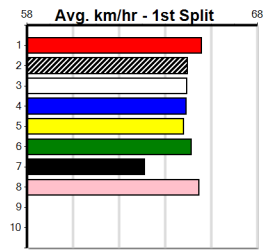

MATKO HIRE

Distance: 450m, Race Type: Grade 5, Total Prizemoney: $2,925
1st: $1,950, 2nd: $600, 3rd: $300, 4th: $75

CRACKERJACK TONK (4) carved out a sizzling 23.88 when scoring at Bendigo and he appears to be a nice prospect. DAINTREE PEDRO (6) has been impressive in his past two and he can settle near the speed. TAPPET (7) has claims

Watchdog Tips: 4 6 7 2 Bet: Box Trifecta 2,4,6,7,8 ($10 for 16.67%)

Form Box Wgt Dist Track Date Time BON Margin 1st/2nd (Time) PIR Checked Comment W/R Split 1 S/P Grade
NAPIER BALE (NSW)[5] Steady record here, draw helps, can run a drum $9.00
Owner(s): A Gurry
Winning Distances: < 300m (0) 300 - 399m (1) 400 - 499m (9) 500 - 599m (2) 600 - 699m (0) > 700m (0)
Winning Weights: 29.3(2) 29.6(1) 29.7(1) 29.9(1) 30.0(1) 30.2(1) 30.3(2) 30.5(1) 30.7(1) 30.8(1)
5th (7) 30.0 410 HOR R6 24-Sep-24 23.48 22.93 8.00L LILYDALE (22.93) M/44 . . . 10.51 $12.90 5H
5th (7) 30.2 450 WBL R8 30-Sep-24 26.23 25.60 9.00L MINH NARDO (25.62) M/545 . . . 6.87 $3.30 5
6th (4) 30.3 410 HOR R11 08-Oct-24 23.70 23.26 6.00L CANYA JIVE (23.31) M/77 . . . 10.67 $21.80 5
6th (3) 30.3 410 HOR R7 15-Oct-24 23.55 22.86 4.75L TAKUMI BALE (23.22) M/66 . . . 10.68 $43.30 X45
1st (2) 30.3 410 HOR R12 22-Oct-24 23.59 22.99 1.75L BLUE CHAI LATTE (23.70) M/33 . . . 10.50 $1.30 5
3rd (6) 30.2 410 HOR R7 29-Oct-24 23.45 23.25 2.25L TALCOTT BALE (23.30) S/55 . . . 10.55 $49.70 X45
4th (7) 30.2 410 HOR R5 05-Nov-24 23.41 22.93 4.75L DANE MULLANE (23.09) M/34 . . . 10.69 $20.00 X45
3rd (8) 30.2 410 HOR R7 09-Nov-24 23.26 22.98 3.00L BLUE FALCON (23.06) Q/44 . . . SW 10.51 $43.30 X45
Last 3 wins NOT included above
1st (7) 29.9 450 TRA R6 13-Oct-23 25.52 25.17 2.25L MIGHTY MOOSE (25.67) Q/422 . . . 6.80 $4.40 5
1st (5) 29.7 410 HOR R11 07-May-24 23.37 23.12 1.00L MYOLA THUNDER (23.43) M/22 . . . 10.51 $3.10 5
1st (3) 30.7 390 WBL R11 05-Jun-24 22.04 21.96 4.50L ELITE JET (22.35) M/11 . . . SW 8.64 $6.00 5
Trainer: Andrea Gurry (Nhill)

Form Box Wgt Dist Track Date Time BON Margin 1st/2nd (Time) PIR Checked Comment W/R Split 1 S/P Grade
ASTON MAI TAI [5] Powerful type, can find the rail early, keep safe $7.50
Owner(s): R Borda
Winning Distances: < 300m (0) 300 - 399m (3) 400 - 499m (1) 500 - 599m (0) 600 - 699m (0) > 700m (0)
Winning Weights: 23.0(2) 23.2(1) 23.3(1)
7th (3) 23.4 450 WBL R6 18-Jul-24 26.01 25.28 8.00L ICE ICE BABY (25.48) M/777 . . . 7.00 $6.20 5
5th (5) 23.5 390 WBL R13 26-Sep-24 22.62 22.14 2.50L EXILED (22.45) M/66 . . . 8.87 $3.50 5
3rd (3) 23.5 390 WBL R3 10-Oct-24 22.46 21.87 7.00L MYRNIONG STORM (21.99) M/66 . . . 8.82 $13.80 X45
6th (3) 23.2 390 WBL R11 17-Oct-24 22.67 21.72 11.00L LEGGETT BALE (21.97) M/66 . . . 9.11 $12.30 5
1st (2) 23.0 400 MTG R5 20-Oct-24 23.17 22.77 2.25L BERT DEEDS (23.33) 0 . . . 10.98 $2.00 6
8th (7) 23.3 400 MTG R3 27-Oct-24 23.88 22.81 11.00L FREDDY DEEDS (23.10) M/66 . . . 11.26 $2.90 6
2nd (2) 23.1 512 MTG R6 03-Nov-24 30.15 30.03 1.00L MINNIE'S MY MUM (30.07) M/66 . . . 4.58 $3.10 6
2nd (8) 23.3 512 MTG R9 10-Nov-24 30.03 29.92 1.00L DIRTY DASH (29.96) M/66 . . . 4.50 $2.70 6
Last 3 wins NOT included above
1st (4) 23.0 305 MTG R1 23-Jun-24 17.59 17.59 4.75L TIME TO BURN (17.93) 0 . . . SAMP 5.80 $2.90 M
1st (2) 23.2 390 WBL R9 01-Jul-24 22.34 22.34 0.75L PAW JULIA (22.39) Q/11 . . . 8.65 $2.40 7
1st (4) 23.3 390 WBL R9 08-Jul-24 22.15 22.15 6.50L POPCORN IRA (22.60) Q/11 . . . 8.63 $2.00 6G
Trainer: Aimee Drew (Dennington)