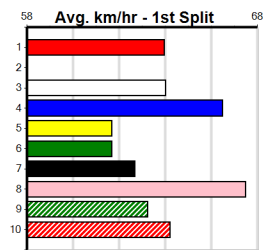

MACEY'S BISTRO

Distance: 390m, Race Type: Mixed 6/7, Total Prizemoney: $2,925
1st: $1,950, 2nd: $600, 3rd: $300, 4th: $75

WILD ZAG (8) was a dazzling 22.69 Warragul winner last time and he looks very well graded in this event. MOONLIGHT OSCAR (2) is showing some promise and he can settle near the speed. SWIFT GIFT (5) won't be too far away late

Watchdog Tips: 8 2 5 7 Bet: Win 8

HOOKED ON YUKI [7] Solid maiden winner, struggled since, place $7.50
Owner(s): Vi Alskar Hundar (SYN), A Lie, J Sharp
Trainer: Jason Sharp (Lara)

MOONLIGHT OSCAR [7] Impressive 17.89 Mt Gambier winner, danger $4.60
Owner(s): L Gore
Trainer: Linda Gore (Warrnambool)

JUICY GOSSIP [7] Can miss the kick, will push up the track, risky $16.00
Owner(s): A Lie
Trainer: Dylan Sharp (Lara)

MAYBE RAIN [7] Handy PB here, has early speed, place claims $10.00
Owner(s): B Fulton
Trainer: Peter Fulton (Ecklin South)

SWIFT GIFT [7] Tough draw but has good muster, can threaten $8.00
Owner(s): A Janssen
Trainer: April Janssen (Princetown)

1

2

3

4

5