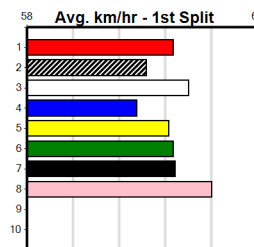

WARRNAMBOOL RACE 13

Distance: 390m, Race Type: Grade 5, Total Prizemoney: $2,925
1st: $1,950, 2nd: $600, 3rd: $300, 4th: $75

COLLINDA PEARL (3) was never headed here two runs back and she will prove hard to reel in again. BLACKPOOL DIVA (2) has returned to form in recent weeks and she will be strong in the run home. CRUISIN' CHERRY (8) has pace to burn.

Watchdog Tips: 3 2 8 6 Bet: Win 3

TAPERING OFF [5] Handy effort two runs back, can run a drum $9.00
BK Dog Feb-19 Sire: BARCIA BALE Dam: TEAR AWAY BABE
Trainer: Raymond Mahony (Southern Cro)
Winning Distances: < 300m (0) 300 - 399m (0) 400 - 499m (6) 500 - 599m (4) 600 - 699m (0) > 700m (0)
Box History table and Prize Best Starts table included.

BLACKPOOL DIVA (NSW)[5] Back in form, gets the gun run, main danger $3.60
WBK Bitch Jun-21 Sire: FERNANDO BALE Dam: SORRY SCOTT
Trainer: Olivia Cartechini (Dandenong Nor)
Winning Distances: < 300m (0) 300 - 399m (1) 400 - 499m (7) 500 - 599m (0) 600 - 699m (0) > 700m (0)
Box History table and Prize Best Starts table included.

COLLINDA PEARL [5] Never headed two runs back, hard to hold out $3.50
BK Bitch Dec-21 Sire: AUSSIE INFRARED Dam: SHE'S A COLLINDA
Trainer: Jordan McQuillen (Lara)
Winning Distances: < 300m (0) 300 - 399m (3) 400 - 499m (1) 500 - 599m (0) 600 - 699m (0) > 700m (0)
Box History table and Prize Best Starts table included.

SAINT MADIX [5] Drawn to find bother, out of her depth $12.00
BK Dog Jan-21 Sire: ASTON KIMETTO Dam: MISS LAVA
Trainer: Peter Byrne (Koroit)
Winning Distances: < 300m (0) 300 - 399m (1) 400 - 499m (2) 500 - 599m (0) 600 - 699m (0) > 700m (0)
Box History table and Prize Best Starts table included.

SAINT MICK [5] Hit or miss early, draw is a worry, next time $14.00
BK Dog Mar-22 Sire: BERNARDO Dam: SAINT MADDIE
Trainer: Narelle Byrne (Koroit)
Winning Distances: < 300m (0) 300 - 399m (6) 400 - 499m (3) 500 - 599m (0) 600 - 699m (0) > 700m (0)
Box History table and Prize Best Starts table included.