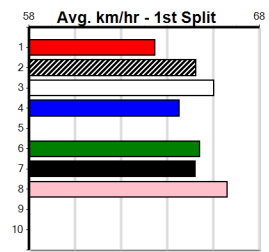

SPORTSBET SET A DEPOSIT LIMIT

Distance: 390m, Race Type: Grade 5, Total Prizemoney: $2,925
1st: $1,950, 2nd: $600, 3rd: $300, 4th: $75

WAR TIME NOVELTY (6) has turned in some big performances of late and he looks suited in this event. BLAME SPENCER (2) was far from disgraced at Geelong and he should settle near the speed. BLACK LICORICE (1) has the right draw.

Watchdog Tips: 6 2 1 8 Bet: Win 6

BLACK LICORICE [5] Drawn to be prominent throughout, threat $4.80
BK Dog Nov-22 Sire: EXPLOSIVE BOY Dam: COCO NOVA
Owner(s): L Edgerton
Trainer: Darren Fisher (Lara)
Winning Distances: < 300m (0) 300 - 399m (1) 400 - 499m (3) 500 - 599m (0) 600 - 699m (0) > 700m (0)
Winning Weights: 34.3(1) 34.8(1) 35.0(1) 35.2(1)
Box History table and Prize Best information.

BLAME SPENCER [5] Great effort at Geelong, danger if steps away $3.60
BK Dog Apr-21 Sire: SHIMA SHINE Dam: BLAME THE FAME
Owner(s): A Scott
Trainer: Murray Collyer (Coburg East)
Winning Distances: < 300m (0) 300 - 399m (10) 400 - 499m (3) 500 - 599m (0) 600 - 699m (0) > 700m (0)
Winning Weights: 32.4(1) 32.8(1) 33.0(1) 33.4(4) 33.5(1) 33.8(2) 34.0(1) 34.1(1) 34.3(1)
Box History table and Prize Best information.

ASTON KING [5] Good record here but rises in class, tough ask $10.00
BK Dog Jan-22 Sire: HARD STYLE RICO Dam: ASTON ECLIPSE
Owner(s): R Borda
Trainer: Aimee Drew (Dennington)
Winning Distances: < 300m (0) 300 - 399m (3) 400 - 499m (2) 500 - 599m (0) 600 - 699m (0) > 700m (0)
Winning Weights: 32.4(1) 32.7(1) 32.8(1) 32.9(1) 33.0(1)
Box History table and Prize Best information.

WESTAR COMMANDER [5] Form and confidence has tapered off, tested $12.00
BK Dog Jan-21 Sire: MEPUNGA BLAZER Dam: EYES ADORABLE
Owner(s): A Gurry
Trainer: Andrea Gurry (Nhill)
Winning Distances: < 300m (0) 300 - 399m (3) 400 - 499m (6) 500 - 599m (3) 600 - 699m (0) > 700m (0)
Winning Weights: 34.2(1) 34.5(2) 34.6(2) 34.7(2) 34.8(1) 34.9(1) 35.0(1) 35.2(1) 35.3(1)
Box History table and Prize Best information.

*** VACANT BOX ***
Sire: Dam:
Owner(s):
Trainer:
Winning Distances: < 300m (0) 300 - 399m (0) 400 - 499m (0) 500 - 599m (0) 600 - 699m (0) > 700m (0)
Winning Weights:
Box History

1

2

3

4

5