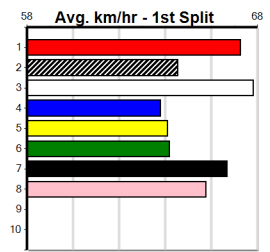

ONE MORE RACE TO GO

Distance: 390m, Race Type: Grade 5, Total Prizemoney: $2,925
1st: $1,950, 2nd: $600, 3rd: $300, 4th: $75

BRIGHT MOON (6) will find this easier than her recent racing and she has the speed to cross and lead throughout. MORaine Gemma (1) can push up the track but she should have enough pace to hold her position. IMPRESS JOE (2) shows promise

Watchdog Tips: 6 1 2 5 Bet: Win 6

MORaine Gemma [5] Wide runner, can hold her position early, danger $3.60
Owner(s): MORaine (SYN), G Judd, S Judd
Sire: HOOKED ON SCOTCH Dam: RADIO SILENT
Trainer: Debbie Goudge (Terang)

IMPRESS JOE (NSW)[5] Continues to improve, good muster, major player $6.50
Owner(s): R Gavin
Sire: FERNANDO BALE Dam: SHE'S SALACIOUS
Trainer: Raylene Gavin (Killarney)

BLITZ [5] Find this harder than her recent racing, tested $21.00
Owner(s): M Pease
Sire: TOMMY SHELBY Dam: MY LUCKY MIA
Trainer: Olivia Cartechini (Dandenong Nor)

SCOTT TO BURN [5] Good record here but this class will test, no $12.00
Owner(s): M Keane
Sire: BEWILDERING Dam: SCOTT TO GIVE
Trainer: Mark Keane (Koroit)

MOTOR HEAD MAXIM [5] Far from disgraced last time, must keep safe $8.00
Owner(s): D Keane
Sire: AZKABAN Dam: STYLISH BREE
Trainer: Danielle Keane (Koroit)

1

2

3

4

5