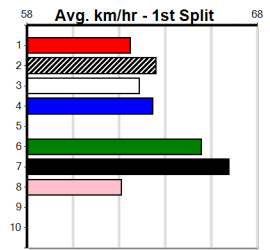

Distance: 450m, Race Type: Mixed 6/7, Total Prizemoney: $2,925
1st: $1,950, 2nd: $600, 3rd: $300, 4th: $75

SWINTON (6) is a big talent when right and he recently sizzled in a trial around Shepparton. IMPEL (7) was simply dominant at Horsham and he will keep the pressure on from the outset. MISS GEORGIE LEE (1) just needs to step on terms

Watchdog Tips: 6 7 1 4 Bet: Win 6

MISS GEORGIE LEE [6] Improving type, draw may help, can threaten $4.60
Owner(s): LECCHINO SYND (SYN), N Lecchino, S Lecchino, N Lecchino
Trainer: Nick Lecchino (Lethbridge)
Box History table and race details.

RINGER'S GIRL [7] Find this harder than her recent racing, tested $16.00
Owner(s): V Lenehan
Trainer: Peter Franklin (Mortlake)
Box History table and race details.

CONDAN EXPRESS [7] *** SCRATCHED *** $12.00
Owner(s): D Keane
Trainer: Mark Keane (Koroit)
Box History table and race details.

TOUCH OF SIN [7] Showing promise, has good muster, respect $7.50
Owner(s): A Lie
Trainer: Jason Sharp (Lara)
Box History table and race details.

*** VACANT BOX ***
Owner(s):
Trainer:
Box History

1

2

3

4

5