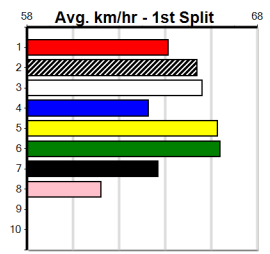

BROAD TREE CARE

Distance: 450m, Race Type: Grade 5, Total Prizemoney: $2,925
1st: $1,950, 2nd: $600, 3rd: $300, 4th: $75

MORE WINE PLEASE (7) was dominant when scoring at Warragul last time and she is very well graded again. TOXIC SLIME (8) has won three of his past five and he will get plenty of room early on. MINH NARDO (5) can run a cheeky race

Watchdog Tips: 7 8 5 3 Bet: Win 7

GRUMPY SAILOR [5] Lack of early speed is a worry, needs a mix up $10.00
Owner(s): R Mahony
Sire: ZAMBORA BROCKIE Dam: DISPUTIVE
Trainer: Raymond Mahony (Southern Cro)
Winning Distances: < 300m (0) 300 - 399m (2) 400 - 499m (5) 500 - 599m (0) 600 - 699m (0) > 700m (0)
Winning Weights: 35.6(2) 35.8(1) 35.9(2) 36.0(1) 36.1(1)

REMARLI [5] Back in form but this is harder, next time $16.00
Owner(s): T Keogh
Sire: MEPUNGA BLAZER Dam: MA MA KEOGH
Trainer: Ashley Mcdowall (Nullawarre)
Winning Distances: < 300m (0) 300 - 399m (2) 400 - 499m (2) 500 - 599m (0) 600 - 699m (0) > 700m (0)
Winning Weights: 27.2(1) 27.4(1) 27.5(1) 27.7(1)

CRIMSON CANNON [5] Better than form, can ping the lids, value $9.00
Owner(s): Mingo's Mates (SYN), J Rhode, S Hickey, M Hickey, P Hickey, G Castledine, B Hickey
Sire: FERNANDO BALE Dam: CRIMSON VIXEN
Trainer: Peter Fulton (Ecklin South)
Winning Distances: < 300m (0) 300 - 399m (0) 400 - 499m (4) 500 - 599m (6) 600 - 699m (0) > 700m (0)
Winning Weights: 31.0(2) 31.2(1) 31.3(1) 31.5(3) 31.7(1) 31.9(2)

REV QUERIDA [5] Tough draw but has solid muster, place claims $7.50
Owner(s): G Hammerstein
Sire: SHIMA SHINE Dam: JD REVELATION
Trainer: Grant Hammerstein (Kinglake We)
Winning Distances: < 300m (0) 300 - 399m (2) 400 - 499m (5) 500 - 599m (1) 600 - 699m (0) > 700m (0)
Winning Weights: 29.1(1) 29.2(2) 29.3(2) 29.6(3)

MINH NARDO (NSW)[5] No luck of late, goes well here, can threaten $6.00
Owner(s): R Gavin
Sire: BERNARDO Dam: SHELBY DREAM
Trainer: Raylene Gavin (Killarney)
Winning Distances: < 300m (0) 300 - 399m (0) 400 - 499m (5) 500 - 599m (0) 600 - 699m (0) > 700m (0)
Winning Weights: 27.0(1) 27.2(1) 27.3(2) 27.7(1)

1

2

3

4

5