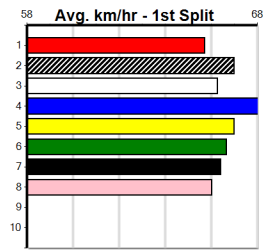

9

12:37PM

(VIC time)

Distance: 390m, Race Type: Free For All, Total Prizemoney: $3,360
1st: $2,250, 2nd: $690, 3rd: $345, 4th: $75

DESCRIPTION (7) is as consistent as they come and he should find the early lead with ease. MR. BEETS (4) broke the clock at Horsham last time and he just needs a clear crack mid race. LEKTRA TONY (3) can run a cheeky race

Watchdog Tips: 7 4 3 5 Bet: Win 7

Form Box Wgt Dist Track Date Time BON Margin 1st/2nd (Time) PIR Checked Comment W/R Split 1 S/P Grade

VELUZA BALE (NSW)[4] Handy effort two runs back, can run a drum $8.00
Owner(s): A Gurry
Sire: DYNA VILLA Dam: QUAIL BALE
Trainer: Andrea Gurry (Nhill)
Box History table and race details.

MATTY BOY [4] *** SCRATCHED *** $26.00
Owner(s): D Keane
Sire: SHIMA SHINE Dam: MEPUNGA MIDGET
Trainer: Mark Keane (Koroit)
Box History table and race details.

LEKTRA TONY [3] Good record here, can ping the lids, threat $9.00
Owner(s): M Roberts
Sire: HOUDINI BOY Dam: LEKTRA JENA
Trainer: Catherine Roberts (Terang)
Box History table and race details.

MR. BEETS [2] Broke the clock at Horsham, danger if steps $2.80
Owner(s): G Peach
Sire: BERNARDO Dam: MOTHER HANNAH
Trainer: Gary Peach (Cape Clear)
Box History table and race details.

ASTON CAYENNE [4] Airborne around Mt Gambier of late, keep safe $10.00
Owner(s): R Borda
Sire: ASTON DEE BEE Dam: ASTON LOPEZ
Trainer: Dustin Drew (Dennington)
Box History table and race details.

1

2

3

4

5