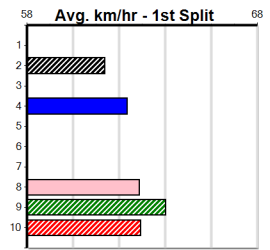

13 RACES TODAY HT1

1

10:20AM

(VIC time)

Distance: 390m, Race Type: Maiden Heat, Total Prizemoney: $2,535
1st: $1,680, 2nd: $520, 3rd: $260, 4th: $75

MIDDLE EARTH (8) has turned in some handy performances here to date and he is drawn to get every chance. BUFFALO COWBOY (4) is an improving type and he should be on the pace from the outset. PRISTINE (5) is a well bred type

Watchdog Tips: **8** **4** **5** **6** **Bet:** **Win 8**

1

INGA FREDDY [M] **Bred to have early speed, watch betting moves** **$9.00**
BK Dog Sep-22 Sire: BEAST UNLEASHED Dam: INGA MIA
Owner(s): P Inguanti Trainer: Vito Inguanti (Gnotuk)
Winning Distances: < 300m (0) 300 - 399m (0) 400 - 499m (0) 500 - 599m (0) 600 - 699m (0) > 700m (0)
Winning Weights: . . . . .
Last 3 wins NOT included above

Box History

Bx	1st	2nd	3rd	4th	5th	6th	7th	8th
1								
2								
3								
4								
5								
6								
7								
8								

Prize Best	$0
Starts	0-0-0-0
Trk/Dts	0-0-0-0
APM	0

2

DUNCROFT [M] **Steadily placed last time, look to others** **$21.00**
BK Dog Nov-22 Sire: SHIMA SHINE Dam: WHITE AMBUSH
Owner(s): J Hooke Trainer: Jane Hooke (Huntly)
Winning Distances: < 300m (0) 300 - 399m (0) 400 - 499m (0) 500 - 599m (0) 600 - 699m (0) > 700m (0)
Winning Weights: 8th (6) 34.3 425 BEN R2 25-Oct-24 25.57 23.88 24.00 LAMIA NONNA MARY (23.96) M/678 6.87 $14.90 M
3rd (7) 34.1 390 SHP R2 11-Nov-24 23.08 21.77 6.50L FLYING ROCCO (22.65) M/23 8.85 $22.50 M
Last 3 wins NOT included above

Box History

Bx	1st	2nd	3rd	4th	5th	6th	7th	8th
1								
2								
3								
4								
5								
6								1
7			1					
8								

Prize Best	$260.00
Starts	2-0-0-1
Trk/Dts	0-0-0-0
APM	260

3

TYPHOON TAM [M] ***** SCRATCHED ***** **$16.00**
BD Bitch Feb-22 Sire: WHISKEY RIOT Dam: LONNIE MACH
Owner(s): C Baker Trainer: Colin Baker (Lara)
Winning Distances: < 300m (0) 300 - 399m (0) 400 - 499m (0) 500 - 599m (0) 600 - 699m (0) > 700m (0)
Winning Weights: T (1) 30.8 390 BAL R1 24-Oct-24 0.00 22.08 MAJOR ALLEN (22.39) M/77 V14 9.23 $45.40 M
Last 3 wins NOT included above

Box History

Bx	1st	2nd	3rd	4th	5th	6th	7th	8th
1								
2								
3								
4								
5								
6								
7								
8								

Prize Best	$0
Starts	1-0-0-0
Trk/Dts	0-0-0-0
APM	0

4

BUFFALO COWBOY [M] **Solidly placed in his past three, main danger** **$4.00**
BK Dog Feb-23 Sire: ASTON FASTNET Dam: PRETTY MUCH
Owner(s): K Iles Trainer: Michael Mitchell (Gnotuk)
Winning Distances: < 300m (0) 300 - 399m (0) 400 - 499m (0) 500 - 599m (0) 600 - 699m (0) > 700m (0)
Winning Weights: 4th (8) 34.0 400 WGL R2 17-Sep-24 23.51 22.38 12.00 MAKE IT POP (22.72) M/33 SW 8.66 $15.00 M
7th (1) 33.9 400 WGL R2 04-Oct-24 23.80 22.71 4.75L JAIRON BALE (23.48) Q/66 8.74 $4.10 M
5th (2) 33.8 435 SLE R2 18-Oct-24 26.30 24.54 13.00 APPLE CHERRY (25.39) M/355 V5 5.41 $1.80 T3-M
3rd (1) 32.8 390 BAL R2 31-Oct-24 23.08 22.23 8.50L DOONGALLA SHANE (22.50) M/44 8.74 $15.20 M
2nd (4) 33.6 390 BAL R2 04-Nov-24 23.04 22.43 1.5L AUSSIE FLAME (22.94) M/43 8.82 $6.70 T3-M
3rd (6) 32.8 410 HOR R2 09-Nov-24 23.82 22.98 4.00L PAW PASADENA (23.56) Q/12 10.35 $15.10 M
Last 3 wins NOT included above

Box History

Bx	1st	2nd	3rd	4th	5th	6th	7th	8th
1								
2								
3			1					1
4					1			
5		1						
6								
7			1					
8				1				

Prize Best	$915.00
Starts	6-0-1-2
Trk/Dts	0-0-0-0
APM	900

5

PRISTINE [M] **Well bred, in good hands, watch betting moves** **$7.50**
BK Bitch May-23 Sire: ZAMBORA BROCKIE Dam: ASTON DAIQUIRI
Owner(s): A Tullio Trainer: Daniel Gibbons (Avalon)
Winning Distances: < 300m (0) 300 - 399m (0) 400 - 499m (0) 500 - 599m (0) 600 - 699m (0) > 700m (0)
Winning Weights: . . . . .
Last 3 wins NOT included above

Box History

Bx	1st	2nd	3rd	4th	5th	6th	7th	8th
1								
2								
3								
4								
5								
6								
7								
8								

Prize Best	$0
Starts	0-0-0-0
Trk/Dts	0-0-0-0
APM	0