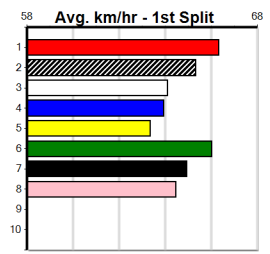

WOOD MOTORCYCLE & MOWER

Distance: 450m, Race Type: Mixed 4/5, Total Prizemoney: $3,360
1st: $2,250, 2nd: $690, 3rd: $345, 4th: $75

The explosive CRACKERJACK BULL (4) is a G1 winner and he should be primed to fire fresh.
JETSTREAM ICON (2) was far from disgraced at Horsham and he just needs a little room in the early stages. BOURKE (7) is never too far away

Watchdog Tips: 4 2 7 6 Bet: Box Quinella 2,4,7 ($10 for 333.33%)

Horse card for NIMBLE TOMMY [4], Capable but will push up the track, too risky. $10.00. Includes owner, sire, dam, winning distances, weights, and a box history table.

Horse card for JETSTREAM ICON [5], Flying at present, settles on the speed, danger. $3.40. Includes owner, sire, dam, winning distances, weights, and a box history table.

Horse card for KIRWAN [5], Better than her past two, must for exotics. $16.00. Includes owner, sire, dam, winning distances, weights, and a box history table.

Horse card for CRACKERJACK BULL [4], Resuming, G1 winner, expected to fire. $2.60. Includes owner, sire, dam, winning distances, weights, and a box history table.

Horse card for NIMBLE BENNY [5], Returned to form last time, harder here, place. $10.00. Includes owner, sire, dam, winning distances, weights, and a box history table.