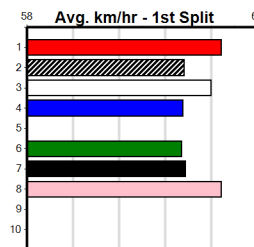

CASSIGN DESIGN

Distance: 390m, Race Type: Grade 5, Total Prizemoney: $2,925
1st: $1,950, 2nd: $600, 3rd: $300, 4th: $75

LIGHTNING RANGE (1) scorched around Warragul last time and he is drawn to make every post a winner again. IMANI (2) is a powerful type and she just needs a little room in the early stages. STORM SENSATION (4) is racing in career best form

Watchdog Tips: 1 2 4 8 Bet: Win 1

Form Box Wgt Dist Track Date Time BON Margin 1st/2nd (Time) PIR Checked Comment W/R Split 1 S/P Grade
LIGHTNING RANGE [5] Serious up and comer, likely leader, looks good $2.80
RBD Dog Feb-23 Sire: OUT OF RANGE Dam: CHLOE LOUISE
Owner(s): N Powell
Trainer: Jason Sharp (Lara)
Winning Distances: < 300m (0) 300 - 399m (0) 400 - 499m (5) 500 - 599m (0) 600 - 699m (0) > 700m (0)
Winning Weights: 29.8(1) 30.0(1) 30.3(1) 30.5(1) 30.7(1)
Box History table and Prize Best information.

IMANI [5] Powerful type, big danger, main danger $3.60
BK Bitch Dec-21 Sire: WHISKEY RIOT Dam: ALCYONE
Owner(s): L Moore
Trainer: Dustin Drew (Dennington)
Winning Distances: < 300m (0) 300 - 399m (11) 400 - 499m (4) 500 - 599m (0) 600 - 699m (0) > 700m (0)
Winning Weights: 27.5(1) 27.7(2) 27.8(1) 27.9(2) 28.0(1) 28.1(2) 28.3(3) 28.5(2) 28.7(1)
Box History table and Prize Best information.

KRAKEN TURBO [5] Placed in two of three here, place hope again $10.00
BK Dog Jul-21 Sire: BERNARDO Dam: KRAKEN ROSE
Owner(s): EYLES (SYN), K Eyles, H Eyles, D Eyles
Trainer: Jane Hooke (Huntly)
Winning Distances: < 300m (0) 300 - 399m (7) 400 - 499m (5) 500 - 599m (0) 600 - 699m (0) > 700m (0)
Winning Weights: 28.2(1) 29.0(1) 29.2(1) 29.5(2) 29.6(1) 29.8(2) 30.2(1) 30.3(3)
Box History table and Prize Best information.

STORM SENSATION [5] Career best form at present, threat if steps $6.50
F Dog Apr-22 Sire: ORSON ALLEN Dam: ORIENTAL JADE
Owner(s): R Trueman
Trainer: Gavin Gledhill (Coomboona)
Winning Distances: < 300m (0) 300 - 399m (5) 400 - 499m (0) 500 - 599m (0) 600 - 699m (0) > 700m (0)
Winning Weights: 32.0(1) 32.2(1) 32.8(2) 33.5(1)
Box History table and Prize Best information.

*** VACANT BOX ***
Owner(s):
Sire: Dam:
Trainer:
Winning Distances: < 300m (0) 300 - 399m (0) 400 - 499m (0) 500 - 599m (0) 600 - 699m (0) > 700m (0)
Winning Weights:
Box History