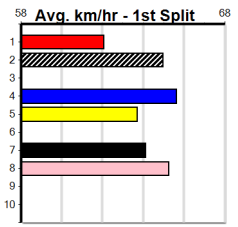

4

7:53PM

(VIC time)

Watchdog Tips:

0 0 0 0

Bet:

Form	Box	Weight	Dist	Track	Date	Time	BON	Margin	1st/2nd (Time)	PIR	Checked	Comment	W/R	Split 1	S/P	Grade

1 ZIPPING CARDI (NSW)[5]																	
BK	B	Dec-21 AUSSIE INFRARED					ZIPPING MEG					Winning Boxes					
Trainer: Marcus Lloyd (Anakie)																	
5th	(4)	28.0	600	MEA	R5	28-Sep-24	35.16	34.67	3.5LPOMMEL BOY (34.92)	S/7777	.	.	.	9.30	$14.70	5	<table border="1"> <tr><th>1</th><th>2</th><th>3</th><th>4</th><th>5</th><th>6</th><th>7</th><th>8</th></tr> <tr><td>1</td><td>1</td><td>1</td><td>1</td><td>1</td><td>1</td><td>1</td><td>1</td></tr> <tr><td>Prize</td><td colspan="7">$17,425.00</td></tr> <tr><td>Best</td><td colspan="7">25.94</td></tr> <tr><td>Starts</td><td colspan="7">27-5-5-4</td></tr> <tr><td>Trk/Dst</td><td colspan="7">5-1-0-1</td></tr> <tr><td>APM</td><td colspan="7">$6763</td></tr> </table>
7th	(7)	28.1	596	GEL	R6	04-Oct-24	35.98	34.62	20.00LSHADOWS OF BLUE (34.62)	M/7777	.	.	.	9.91	$41.10	5	
4th	(2)	28.1	460	GEL	R7	01-Nov-24	26.41	25.97	4.50LOUR ALAMO (26.10)	M/644	.	.	.	6.76	$15.10	5	
1st	(6)	28.3	450	BAL	R8	11-Nov-24	25.77	25.77	0.025LBRANDENBURG (25.77)	M/764	.	.	.	6.96	$7.40	T3-5	
Owner(s): Hallinan Hallinan (SYN), M Hallinan, F Hallinan																	

2 ASTON ZOOM [5]																	
BK	B	Jan-22 FERNANDO BALE					ZOOM OUT					Winning Boxes					
Trainer: Rita Gatt (Bannockburn)																	
1st	(4)	25.3	425	BEN	R12	18-Oct-24	23.95	23.95	3.25LCINNAMON DUST (24.17)	M/111	.	.	.	6.53	$2.70	5	<table border="1"> <tr><th>1</th><th>2</th><th>3</th><th>4</th><th>5</th><th>6</th><th>7</th><th>8</th></tr> <tr><td>3</td><td></td><td></td><td>1</td><td></td><td>3</td><td>3</td><td>1</td></tr> <tr><td>Prize</td><td colspan="7">$34,330.00</td></tr> <tr><td>Best</td><td colspan="7">26.00</td></tr> <tr><td>Starts</td><td colspan="7">43-11-11-4</td></tr> <tr><td>Trk/Dst</td><td colspan="7">4-0-1-1</td></tr> <tr><td>APM</td><td colspan="7">$9146</td></tr> </table>
6th	(2)	25.6	460	GEL	R12	25-Oct-24	26.48	25.63	9.00LSTON KENNEDY (25.88)	M/335	.	.	SW	6.68	$6.50	X45	
3rd	(6)	25.6	450	SHP	R7	01-Nov-24	25.61	25.11	1.5LSHOW CAUSE (25.51)	M/544	.	.	.	6.76	$2.90	5	
3rd	(1)	25.4	460	GEL	R7	08-Nov-24	26.21	25.65	0.50LCAPTAIN ALICE (26.19)	M/111	.	.	SW	6.54	$9.80	5	
Owner(s): R Borda																	

3 *** VACANT BOX ***																
Trainer:																
Owner(s):																

4 RIVIERA BALE (NSW)[5]																	
BK	D	Aug-21 ORSON ALLEN					HAE ALLEN					Winning Boxes					
Trainer: Samantha Grenfell (Anakie)																	
7th	(6)	34.6	400	GEL	R6	27-Sep-24	23.37	22.22	13.00LNOCTILUCENT (22.52)	M/57	.	.	SW	8.52	$11.30	5	<table border="1"> <tr><th>1</th><th>2</th><th>3</th><th>4</th><th>5</th><th>6</th><th>7</th><th>8</th></tr> <tr><td>1</td><td></td><td></td><td>1</td><td></td><td>3</td><td>1</td><td></td></tr> <tr><td>Prize</td><td colspan="7">$39,485.00</td></tr> <tr><td>Best</td><td colspan="7">25.81</td></tr> <tr><td>Starts</td><td colspan="7">64-6-18-12</td></tr> <tr><td>Trk/Dst</td><td colspan="7">9-2-4-2</td></tr> <tr><td>APM</td><td colspan="7">$9436</td></tr> </table>
5th	(7)	34.1	425	BEN	R11	04-Oct-24	24.56	23.88	8.50LBETTER BANJO (23.99)	M/555	.	.	.	6.69	$16.10	5H	
6th	(2)	34.2	390	WBL	R7	17-Oct-24	22.52	21.72	7.50LASTON CAYENNE (22.03)	M/77	.	.	.	8.81	$11.70	X45	
2nd	(7)	34.6	390	BAL	R4	04-Nov-24	22.51	22.43	0.75LSPRING WATCH (22.46)	M/21	.	.	.	8.45	$3.30	T3-5	
Owner(s): B Wheeler																	

5 SENSES FAIL [5]																	
BE	B	Feb-22 FERNANDO BALE					MY DEWANA PENNY					Winning Boxes					
Trainer: Heath Mcadam (Ocean Grove)																	
4th	(1)	28.2	515	SAP	R3	23-Sep-24	30.06	29.16	8.00FLYING MUFFIN (29.54)	M/3344	.	.	.	5.20	$24.10	5	<table border="1"> <tr><th>1</th><th>2</th><th>3</th><th>4</th><th>5</th><th>6</th><th>7</th><th>8</th></tr> <tr><td></td><td>1</td><td>1</td><td>1</td><td>1</td><td></td><td></td><td></td></tr> <tr><td>Prize</td><td colspan="7">$6,845.00</td></tr> <tr><td>Best</td><td colspan="7">26.39</td></tr> <tr><td>Starts</td><td colspan="7">32-3-3-8</td></tr> <tr><td>Trk/Dst</td><td colspan="7">6-0-1-2</td></tr> <tr><td>APM</td><td colspan="7">$3121</td></tr> </table>
3rd	(4)	28.3	450	SHP	R10	30-Sep-24	25.82	25.20	6.50LSTITCH AND SHOUT (25.37)	M/544	.	.	.	6.92	$11.80	5	
8th	(5)	28.1	460	GEL	R10	04-Oct-24	26.59	25.69	10.00LXOEL BALE (25.90)	S/887	.	.	.	6.94	$97.20	5	
7th	(2)	28.4	350	HVL	R8	10-Nov-24	19.99	19.39	9.00LSUN IN CUBA (19.39)	S/7	.	.	.	6.77	$59.40	5	
Owner(s): H Mcadam																	

6 *** VACANT BOX ***																
Trainer:																
Owner(s):