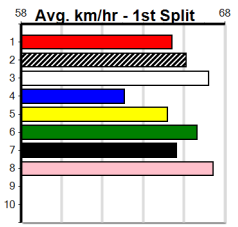

Geelong

NP ELECTRICAL

Distance: 400m, Race Type: Mixed 4/5, Total Prizemoney: $3,360
1st: $2,250, 2nd: $690, 3rd: $345, 4th: $75

7

8:54PM
(VIC time)

Watchdog Tips: **0 0 0 0** Bet: **.**