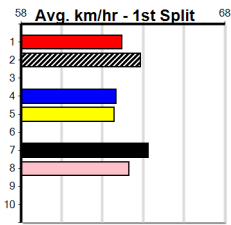

SPORTSBET SAME RACE MULTI

12

10:39PM
(VIC time)

Distance: 460m, Race Type: Grade 5, Total Prizemoney: $2,925
1st: $1,950, 2nd: $600, 3rd: $300, 4th: $75

Watchdog Tips:

0 0 0 0

Bet:

Form	Box	Weight	Dist	Track	Date	Time	BON	Margin	1st/2nd (Time)	PIR	Checked	Comment	W/R	Split 1	S/P	Grade

1 PAW OCTAVIA (NSW)[5]

BD B Aug-22 FERNANDO BALE XAMIRA BALE

Trainer: Samantha Grenfell (Anakie)

1st (1)	27.9	595	SAP	R6	02-Sep-24	34.95	34.61	0.50L	PAW YASMIN (34.98)	S/3311	.	.	.	9.45	$7.90	RWH
3rd (4)	27.3	595	SAN	R7	12-Sep-24	34.74	33.97	6.00L	PAW YASMIN (34.35)	M/5433	.	SW	.	9.41	$21.70	RWF
4th (3)	27.3	450	WBL	R6	19-Sep-24	25.95	25.20	4.50L	LIDRON BALE (25.64)	M/577	.	SW	.	6.86	$27.70	5
F (1)	27.2	450	BAL	R6	06-Nov-24	0.00	25.30	.	.MR. KIA ORA (25.41)	M/248	.	V0	.	6.63	$30.90	5

Owner(s): B Wheeler

Winning Boxes							
1	2	3	4	5	6	7	8
1	2	3	4	5	6	7	8
2			1				1
Prize Best	$13,625.00						
Starts	26.25						
Trk/Dst	23-4-1-6						
APM	5-1-0-1						
	$7148						

2 TRICKY DISCO [5]

BK D Feb-22 SUPERIOR PANAMA ASH STAR

Trainer: Marcus Lloyd (Anakie)

8th (6)	31.2	450	BAL	R8	25-Sep-24	26.29	25.40	13.00L	DESCRIPTION (25.40)	M/458	.	.	.	6.61	$46.30	X45
7th (5)	31.4	460	GEL	R8	18-Oct-24	26.63	26.00	7.50L	SHANLYN SCOUT (26.13)	Q/366	.	.	.	6.79	$6.20	5
4th (5)	31.8	400	GEL	R7	30-Oct-24	22.82	22.68	1.75L	LEL DORA (22.70)	M/43	.	.	.	8.57	$6.40	X45
3rd (2)	31.9	460	GEL	R5	08-Nov-24	26.38	25.65	2.75L	NIMBLE BENNY (26.20)	M/232	.	SW	.	6.70	$8.70	5

Owner(s): D Melder

Winning Boxes							
1	2	3	4	5	6	7	8
1	2	3	4	5	6	7	8
2	1	2				1	1
Prize Best	$17,490.00						
Starts	25.84						
Trk/Dst	34-7-5-3						
APM	10-1-3-1						
	$5488						

3 *** VACANT BOX ***

Trainer:

Owner(s):

Winning Boxes							
1	2	3	4	5	6	7	8
1	2	3	4	5	6	7	8
2							
Prize Best	$17,270.00						
Starts	26.01						
Trk/Dst	42-4-4-9						
APM	2-1-0-1						
	$7400						

4 VARSITY BALE (NSW)[5]

BD D Apr-22 CHRISTO BALE DYNA ROMY

Trainer: Samantha Grenfell (Anakie)

5th (5)	40.1	525	MEA	R2	26-Oct-24	30.70	29.65	8.50L	CANYA JIVE (30.13)	S/8886	.	.	.	5.41	$11.70	5
3rd (6)	40.0	390	BAL	R13	30-Oct-24	22.50	21.83	1.75L	HUNTER RIOT (22.38)	S/85	.	.	.	8.75	$11.00	5
5th (3)	39.8	525	MEA	R12	04-Nov-24	30.48	29.95	3.75L	WILD SERENA (30.22)	S/8875	.	SW	.	5.40	$8.80	5
4th (7)	39.5	515	SAP	R6	11-Nov-24	29.89	29.47	6.00L	NO MORE GAMES (29.47)	S/7655	.	.	.	5.33	$30.80	5

Owner(s): B Wheeler

Winning Boxes							
1	2	3	4	5	6	7	8
1	2	3	4	5	6	7	8
1	1				1	1	
Prize Best	$17,270.00						
Starts	26.01						
Trk/Dst	42-4-4-9						
APM	2-1-0-1						
	$7400						

5 SHINY NEW TOY [5]

BE D Apr-22 SHIMA SHINE CHUN LI

Trainer: Dylan Sharp (Lara)

2nd (5)	30.1	400	GEL	R12	21-Oct-24	23.01	22.57	6.50L	TOMMY FROM MARS (22.57)	M/53	.	SW	.	8.82	$4.10	5
2nd (3)	30.5	450	BAL	R7	28-Oct-24	25.71	25.54	0.25L	LOX THE MAN (25.70)	M/222	.	.	.	6.62	$8.70	T3-5
3rd (1)	30.2	400	GEL	R12	01-Nov-24	23.22	22.44	1.5L	SPRING BRUMBY (23.12)	M/55	.	.	.	8.91	$12.30	5
1st (7)	30.5	460	WGL	R8	07-Nov-24	26.30	26.02	0.25L	LABRAXAS BALE (26.31)	M/122	.	.	.	6.61	$3.50	T3-5

Owner(s): Vi Alskar Hundar (SYN), A Lie, J Sharp

Winning Boxes							
1	2	3	4	5	6	7	8
1	2	3	4	5	6	7	8
			1	1	1	4	
Prize Best	$11,150.00						
Starts	FSTD						
Trk/Dst	36-7-5-6						
APM	0-0-0-0						
	$5312						

6 *** VACANT BOX ***

Trainer:

Owner(s):

Winning Boxes							
1	2	3	4	5	6	7	8
1	2	3	4	5	6	7	8
1	1						
Prize Best	$16,580.63						
Starts	25.99						
Trk/Dst	50-9-4-4						
APM	5-0-1-1						
	$10423