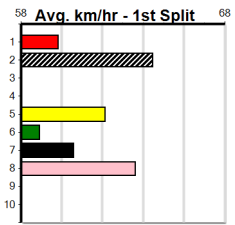

# MILLERS MUZZLES

Distance: 460m, Race Type: Maiden, Total Prizemoney: \$2,535  
1st: \$1,680, 2nd: \$520, 3rd: \$260, 4th: \$75