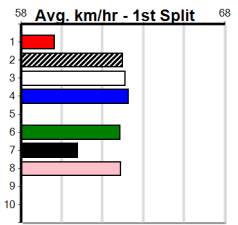

SPORTSBET FINAL

Distance: 460m, Race Type: Mixed 6/7, Total Prizemoney: $3,360
1st: $2,250, 2nd: $690, 3rd: $345, 4th: $75

3

7:35PM
(VIC time)

Watchdog Tips:

0 0 0 0

Bet:

Form Box Weight Dist Track Date Time BON Margin 1st/2nd (Time) PIR Checked Comment W/R Split 1 S/P Grade

1 VOLTAGE STRIKE [7]

F D Oct-22 ASTON RUPEE VOLTAGE SPIKE

Trainer: Tracey Deglaitis (Moolap)

3rd (7)	31.5	450	BAL	R10	14-Oct-24	26.49	25.41	3.5	LOREGON HUTAN (26.26)	S/885	.	.	.	7.10	$11.20	T3-7
2nd (8)	31.5	460	GEL	R5	21-Oct-24	26.14	25.87	4.00	PAW HARRIS (25.87)	M/732	.	.	.	6.89	$2.10	X67
4th (4)	31.4	460	GEL	R4	30-Oct-24	26.40	26.09	4.25	SAINTLY HIGHWAY (26.11)	M/553	.	.	.	6.88	$21.20	7
4th (2)	31.4	400	GEL	R4	05-Nov-24	22.85	22.46	6.00	LBRONZE (22.46)	M/64	.	.	.	8.78	$5.20	7

Owner(s): COUGAR (SYN), S Bauer, T Deglaitis, T Deglaitis

Winning Boxes

1	2	3	4	5	6	7	8
						1	
Prize							
Best							
Starts							
Trk/Dst							
APM							

2 BRONZE [6]

F D Oct-22 ASTON RUPEE VOLTAGE SPIKE

Trainer: Troy Deglaitis (Moolap)

7th (1)	35.7	450	BAL	R10	14-Oct-24	26.77	25.41	7.50	LOREGON HUTAN (26.26)	S/677	.	.	.	6.96	$2.60	T3-7
2nd (2)	35.9	400	GEL	R9	21-Oct-24	22.82	22.57	0.75	LODYSSEUS BALE (22.77)	M/32	.	.	.	8.56	$5.60	7
4th (1)	36.3	400	GEL	R3	30-Oct-24	23.24	22.68	4.75	LBROWSER (22.91)	M/54	.	.	.	8.79	$2.70	7
1st (3)	36.1	400	GEL	R4	05-Nov-24	22.46	22.46	3.75	PAW MADDOX (22.72)	M/21	.	.	.	8.43	$4.60	7

Owner(s): T Deglaitis

Winning Boxes

1	2	3	4	5	6	7	8
		1					1
Prize							
Best							
Starts							
Trk/Dst							
APM							

3 PANDA BELLA [6]

BK B Feb-21 ZAMBORA BROCKIE PANDAKEN

Trainer: Danielle Smith (Lara)

5th (4)	29.6	425	BEN	R5	11-Oct-24	24.46	23.69	4.50	LCATCH MY DRIFT (24.16)	M/455	.	.	.	6.68	$11.30	S
4th (7)	29.7	425	BEN	R10	18-Oct-24	24.50	23.95	7.00	LIGHTNING RANGE (24.03)	M/455	.	.	.	6.70	$20.60	X67
8th (3)	29.7	515	SAP	R4	02-Nov-24	32.64	29.56	44.00	FLYING PROUD (29.56)	Q/3668	.	V0	.	5.21	$28.70	X67H
7th (1)	29.8	450	SHP	R9	11-Nov-24	26.07	25.09	11.00	LNANCY DEVERE (25.34)	M/545	.	V0	.	6.86	$5.70	X67

Owner(s): D Smith

Winning Boxes

1	2	3	4	5	6	7	8
	1		1				
Prize							
Best							
Starts							
Trk/Dst							
APM							

4 BONA VISTA (NSW)[7]

BK D Nov-22 FERNANDO BALE CHAMPION MODEL

Trainer: Matthew Marshall (Darley)

2nd (8)	34.0	390	SHP	R2	12-Oct-24	22.20	21.99	0.75	LSACHIN (22.16)	M/22	.	.	.	8.53	$4.70	7
2nd (6)	33.9	425	BEN	R3	19-Oct-24	24.22	24.08	2.00	SODA PHOENIX (24.08)	Q/222	.	.	.	6.62	$3.70	7
2nd (2)	34.2	400	GEL	R9	02-Nov-24	22.93	22.24	5.50	JUST BELIEVE (22.55)	M/52	.	.	.	8.68	$5.40	X67
2nd (7)	33.9	400	GEL	R10	08-Nov-24	23.01	22.39	3.5	NEW LINE (22.77)	M/22	.	.	.	8.56	$4.20	X67

Owner(s): G Ebenezer

Winning Boxes

1	2	3	4	5	6	7	8
	1						
Prize							
Best							
Starts							
Trk/Dst							
APM							

5 *** VACANT BOX ***

Trainer:
Owner(s):

Winning Boxes

1	2	3	4	5	6	7	8
Prize							
Best							
Starts							
Trk/Dst							
APM							

6 JUMBUK JOHNNY [6]

F D Mar-23 BERNARDO CRIMSON VIXEN

Trainer: Ben Joske (Yinnar South)

3rd (7)	36.6	300	HVL	R1	27-Oct-24	17.18	16.41	4.75	LMUMS PEARL (16.85)	M/4	.	.	.	4.07	$2.30	M
1st (2)	36.4	435	SLE	R1	03-Nov-24	25.02	24.26	0.50	NOSEY BLUEY (25.04)	M/522	.	.	.	5.38	$2.60	M
1st (3)	36.3	400	WGL	R3	07-Nov-24	23.00	22.67	0.50	JAIRON BALE (23.03)	M/33	.	.	.	8.52	$2.80	T3-7
5th (7)	36.4	435	SLE	R3	10-Nov-24	25.25	24.30	6.50	BEST FOR LAST (24.83)	M/467	.	.	.	5.38	$7.30	X67H

Owner(s): B Joske

Winning Boxes

1	2	3	4	5	6	7	8
	1	1					
Prize							
Best							
Starts							
Trk/Dst							
APM