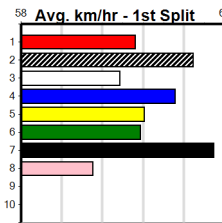

MERV JENNINGS SIGNS

Distance: 400m, Race Type: Grade 5, Total Prizemoney: $2,925
1st: $1,950, 2nd: $600, 3rd: $300, 4th: $75

6

8:35PM

(VIC time)

Watchdog Tips:

0 0 0 0

Bet: