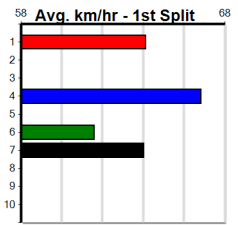

Geelong

THE BECKLEY CENTRE GEELONG

Distance: 400m, Race Type: Maiden, Total Prizemoney: $2,535
1st: $1,680, 2nd: $520, 3rd: $260, 4th: $75

1
6:53PM
(VIC time)

Watchdog Tips:

0 0 0 0

Bet:

Form	Box	Weight	Dist	Track	Date	Time	BON	Margin	1st/2nd (Time)	PIR	Checked	Comment	W/R	Split 1	S/P	Grade	
1 STEEPLE [M]																	
BK	D				Jul-22				MY BRO FABIO			BIG SKINNY					
Trainer: Patrick Newell (Wallan)																	
ST	(-)	30.3	390	SHP	07-Oct-24	22.61			1.00	Trial Cleared		M/33	3of4		$.	ST	
6th	(7)	30.3	450	SHP	R2 21-Oct-24	26.09	25.01		15.00	PANADERO STAR (25.07)		M/666		6.95	$6.40	MH	
3rd	(4)	30.3	450	SHP	R1 28-Oct-24	26.14	25.13		7.00	TOO COLD (25.65)		M/343		6.67	$13.00	M	
6th	(1)	30.5	450	SHP	R2 01-Nov-24	26.35	25.11		11.00	OUT THE WINDOW (25.61)		Q/235		6.64	$8.00	M	
Owner(s): The Bentley (SYN), L Edgerton, P Newell																	
<table border="1"> <thead> <tr><th colspan="8">Winning Boxes</th></tr> <tr><th>1</th><th>2</th><th>3</th><th>4</th><th>5</th><th>6</th><th>7</th><th>8</th></tr> </thead> <tbody> <tr><td>Prize</td><td></td><td></td><td></td><td></td><td></td><td></td><td></td></tr> <tr><td>Best</td><td></td><td></td><td></td><td></td><td></td><td></td><td></td></tr> <tr><td>Starts</td><td></td><td></td><td></td><td></td><td></td><td></td><td></td></tr> <tr><td>Trk/Dst</td><td></td><td></td><td></td><td></td><td></td><td></td><td></td></tr> <tr><td>APM</td><td></td><td></td><td></td><td></td><td></td><td></td><td></td></tr> </tbody> </table>																	
2 CANYA ADIRA (NSW)[M]																	
BK	B				Mar-23				ASTON RUPEE			BOMBSHELL BANDIT					
Trainer: Matthew Lanigan (Rowsley)																	
Owner(s): Tungsten Racing (SYN), L Schreier, J Elliott, J Leo, D Baker																	
<table border="1"> <thead> <tr><th colspan="8">Winning Boxes</th></tr> <tr><th>1</th><th>2</th><th>3</th><th>4</th><th>5</th><th>6</th><th>7</th><th>8</th></tr> </thead> <tbody> <tr><td>Prize</td><td></td><td></td><td></td><td></td><td></td><td></td><td></td></tr> <tr><td>Best</td><td></td><td></td><td></td><td></td><td></td><td></td><td></td></tr> <tr><td>Starts</td><td></td><td></td><td></td><td></td><td></td><td></td><td></td></tr> <tr><td>Trk/Dst</td><td></td><td></td><td></td><td></td><td></td><td></td><td></td></tr> <tr><td>APM</td><td></td><td></td><td></td><td></td><td></td><td></td><td></td></tr> </tbody> </table>																	
3 MAV REIKO [M]																	
BK	D				Mar-23				SHIMA SHINE			REIKO ROCKETTA					
Trainer: John Barbara (Exford)																	
Owner(s): J Fry																	
<table border="1"> <thead> <tr><th colspan="8">Winning Boxes</th></tr> <tr><th>1</th><th>2</th><th>3</th><th>4</th><th>5</th><th>6</th><th>7</th><th>8</th></tr> </thead> <tbody> <tr><td>Prize</td><td></td><td></td><td></td><td></td><td></td><td></td><td></td></tr> <tr><td>Best</td><td></td><td></td><td></td><td></td><td></td><td></td><td></td></tr> <tr><td>Starts</td><td></td><td></td><td></td><td></td><td></td><td></td><td></td></tr> <tr><td>Trk/Dst</td><td></td><td></td><td></td><td></td><td></td><td></td><td></td></tr> <tr><td>APM</td><td></td><td></td><td></td><td></td><td></td><td></td><td></td></tr> </tbody> </table>																	
4 TIPSY TURTLE [M]																	
BE	D				Mar-23				HOOKED ON SCOTCH			CHUN LI					
Trainer: Dylan Sharp (Lara)																	
Owner(s): Vi Alskar Hundar (SYN), A Lie, J Sharp																	
<table border="1"> <thead> <tr><th colspan="8">Winning Boxes</th></tr> <tr><th>1</th><th>2</th><th>3</th><th>4</th><th>5</th><th>6</th><th>7</th><th>8</th></tr> </thead> <tbody> <tr><td>Prize</td><td></td><td></td><td></td><td></td><td></td><td></td><td></td></tr> <tr><td>Best</td><td></td><td></td><td></td><td></td><td></td><td></td><td></td></tr> <tr><td>Starts</td><td></td><td></td><td></td><td></td><td></td><td></td><td></td></tr> <tr><td>Trk/Dst</td><td></td><td></td><td></td><td></td><td></td><td></td><td></td></tr> <tr><td>APM</td><td></td><td></td><td></td><td></td><td></td><td></td><td></td></tr> </tbody> </table>																	
5 *** VACANT BOX ***																	
Trainer:																	
Owner(s):																	
6 SEEK TO TRY [M]																	
BK	B				Feb-23				ASTON RUPEE			GO SEEK HEIDI					
Trainer: Angela Langton (Anakie)																	
Owner(s): CHAMPAGNE PTN (SYN), S Smith, A Langton