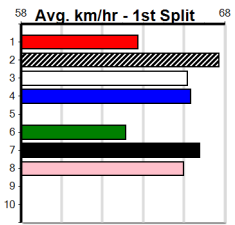

8

9:14PM

(VIC time)

Watchdog Tips: 0 0 0 0 **Bet:** .