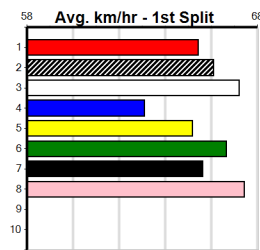

NP ELECTRICAL

Distance: 400m, Race Type: Mixed 4/5, Total Prizemoney: $3,360
1st: $2,250, 2nd: $690, 3rd: $345, 4th: $75

Watchdog Tips:

Bet:

Form	Box	Wgt	Dist	Track	Date	Time	BON	Margin	1st/2nd (Time)	PIR	Checked	Comment	WR	Split 1	S/P	Grade

CANYA JIVE (NSW)[5]

BK Dog Oct-22 **Sire:** ASTON RUPEE **Dam:** BALI SUNSET

Owner(s): E Burrett **Trainer:** Dylan Sharp (Lara)

Winning Distances: < 300m (0) 300 - 399m (0) 400 - 499m (2) 500 - 599m (3) 600 - 699m (0) > 700m (0)

Winning Weights: 31.4(1) 31.5(1) 32.4(1) 32.7(1) 33.2(1)

3rd (7)	32.1	450	BAL	R10	25-Sep-24	25.81	25.40	4.75L PAW MANTRA (25.48)	M/333	.	.	.	.	6.70	$3.90	RW
1st (3)	32.4	410	HOR	R9	01-Oct-24	23.01	22.85	6.50L SCOOBA STEVE (23.46)	M/11	.	.	SW	.	10.13	$2.00	X67
1st (8)	32.7	410	HOR	R11	08-Oct-24	23.31	23.26	3.75L GYPSY ORDAIN (23.55)	M/32	.	.	.	.	10.32	$2.20	5
2nd (6)	32.9	485	HOR	R8	15-Oct-24	27.31	26.97	0.75L PAW ZELINI (27.26)	M/222	.	.	.	.	6.64	$2.80	5
8th (6)	32.8	525	MEA	R5	19-Oct-24	31.23	29.71	18.00 CROCODILE ROLL (30.01)	S/7678	.	.	.	.	5.28	$2.90	5
1st (2)	33.2	525	MEA	R2	26-Oct-24	30.13	29.65	0.50L WHERE IT BEGAN (30.16)	Q/1111	.	.	.	.	4.95	$4.10	5
8th (8)	33.3	525	MEA	R10	04-Nov-24	30.77	29.95	12.00 PAW PETROV (29.95)	M/3477	.	.	.	.	5.17	$19.30	X45
8th (5)	33.6	525	MEA	R3	09-Nov-24	31.01	29.52	18.00 HOTEL WHISKY ONE (29.78)	M/4568	.	.	.	.	5.19	$11.60	X45

Last 3 wins NOT included above

1st (5)	31.5	525	MEP	R3	26-Jun-24	30.32	30.08	1.75L MISTY BLUE (30.44)	Q/1111	.	.	.	.	5.07	$2.70	MH
1st (6)	31.4	525	MEA	R2	27-Jul-24	30.55	30.09	0.50L VISTA ARGON (30.58)	M/5211	.	.	.	.	5.28	$3.40	7

Box History

Bx	1st	2nd	3rd	4th	5th	6th	7th	8th
1								
2			1	1	1			
3	1					1		
4		1						
5	1				1	1		1
6	1	1				1		1
7			1		1			
8	1							1

Prize Best Starts Trk/Dts APM: $21475.00, 23.22(7)-30/8/24, 19-5-2-2, 2-0-0-0, 15798

DRAGONELLE [5]

BK Bitch Nov-22 **Sire:** EXPLOSIVE BOY **Dam:** COCO NOVA

Owner(s): L Edgerton **Trainer:** Jordan Mcquillen (Lara)

Winning Distances: < 300m (0) 300 - 399m (4) 400 - 499m (1) 500 - 599m (0) 600 - 699m (0) > 700m (0)

Winning Weights: 27.4(1) 27.5(1) 28.4(3)

1st (5)	28.4	390	WBL	R9	22-Aug-24	22.30	21.96	0.025 AUSSIE ZAC (22.31)	M/22	.	.	.	.	8.74	$2.40	RW
1st (8)	28.4	425	BEN	R10	30-Aug-24	24.08	23.73	0.10L DON'T TELL SHELL (24.09)	M/111	.	.	.	.	6.61	$6.90	5
1st (6)	28.4	390	WBL	R10	05-Sep-24	22.21	22.00	3.5L BIG SOLOMONA (22.45)	M/11	.	.	SW	.	8.65	$1.80	RWH
4th (1)	28.3	390	WBL	R5	12-Sep-24	22.37	21.89	2.50L MAC AND CHEESE (22.21)	M/23	.	.	.	.	8.66	$2.60	RWF
4th (1)	28.8	390	BAL	R13	25-Sep-24	22.64	22.31	4.75L GUNAI LILLY (22.32)	M/34	.	.	W	.	8.44	5	
4th (1)	29.1	390	BAL	R5	09-Oct-24	22.42	22.06	4.75L GAYLE BALE (22.09)	M/34	.	.	.	.	8.56	$3.90	5
6th (7)	29.1	400	GEL	R11	18-Oct-24	23.23	22.40	10.00 FIFTY SHORT (22.54)	M/87	.	.	.	.	8.82	$7.90	X45
6th (8)	29.6	400	GEL	R10	01-Nov-24	23.12	22.44	6.00L LEGGETT BALE (22.72)	M/56	.	.	.	.	8.53	$3.90	X45

Last 3 wins NOT included above

1st (5)	27.5	390	WBL	R1	20-Jun-24	22.35	22.27	4.00L INGA BUDDY (22.62)	Q/11	.	.	.	.	8.54	$3.40	M
1st (1)	27.4	390	WBL	R9	11-Jul-24	22.12	21.94	1.25L MARAIS BALE (22.21)	Q/11	.	.	.	.	8.58	$1.50	X67

Box History

Bx	1st	2nd	3rd	4th	5th	6th	7th	8th
1	1	2		3				
2		1						
3		1			2			
4								
5	2							
6	1		1					
7			1			1		
8	1					1		

Prize Best Starts Trk/Dts APM: $12760.00, 22.90(3)-14/6/24, 18-5-4-2, 3-0-1-0, 6598