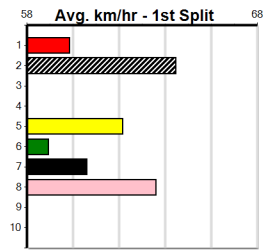

MILLERS MUZZLES

Distance: 460m, Race Type: Maiden, Total Prizemoney: $2,535
1st: $1,680, 2nd: $520, 3rd: $260, 4th: $75

Watchdog Tips: ☐ ☐ ☐ ☐ ☐ Bet: ☐

Form	Box	Wgt	Dist	Track	Date	Time	BON	Margin	1st/2nd (Time)	PIR	Checked	Comment	W/R	Split 1	S/P	Grade

1

SELL YOUR SOUL [M]
BD Dog Feb-23 Sire: HIGH EARNER Dam: DEVEL SIXTEEN
Owner(s): Vi Alskar Hundar (SYN), A Lie, J Sharp
Winning Distances: < 300m (0) 300 - 399m (0) 400 - 499m (0) 500 - 599m (0) 600 - 699m (0) > 700m (0)
Winning Weights:
4th (8) 29.9 460 GEL R4 28-Sep-24 26.40 25.58 3.00L FLEETWOOD EROS (26.20) S/864 . . . . 6.83 $19.80 M
6th (6) 30.1 460 GEL R3 04-Oct-24 26.81 25.69 9.00L EXTINGCT (26.19) M/654 . . . . 7.03 $5.50 MH
6th (7) 30.5 460 GEL R3 11-Oct-24 26.87 25.86 8.00L DIABLO SIXTEEN (26.34) M/766 . . . . 6.95 $28.50 M
8th (3) 30.5 525 MEP R1 23-Oct-24 31.54 29.89 11.00 DESIRABILITY (30.80) M/6888 . . . . 5.34 $16.40 M
2nd (1) 30.6 525 MEP R2 30-Oct-24 30.81 29.86 2.25L MORAINÉ JOKER (30.67) M/4443 . . . . 5.36 $9.70 M
4th (5) 30.9 525 MEP R2 06-Nov-24 30.96 29.90 6.50L VISTA VANADIUM (30.51) S/8654 . . . . 5.53 $26.80 MH

Last 3 wins NOT included above

Trainer: Dylan Sharp (Lara)

Box History

Bx	1st	2nd	3rd	4th	5th	6th	7th	8th
1		1						
2								
3								1
4								
5				1				
6						1		
7							1	
8				1				

Prize Best $740.00
Starts 26.40(8)-28/9/24
Trk/Dts 6-0-1-0
APM 3-0-0-0
725

2

HOLDER AUSTIN [M]
F Dog May-23 Sire: FERAL FRANKY Dam: GALWAY GRANGE
Owner(s): FLOWER POT (SYN), D Burnett, G Austin
Winning Distances: < 300m (0) 300 - 399m (0) 400 - 499m (0) 500 - 599m (0) 600 - 699m (0) > 700m (0)
Winning Weights:
3rd (1) 32.5 525 MEP R2 06-Nov-24 30.85 29.90 5.00L VISTA VANADIUM (30.51) M/3111 . . . . 5.24 $4.90 MH

Last 3 wins NOT included above

Trainer: David Burnett (Little River)

Box History

Bx	1st	2nd	3rd	4th	5th	6th	7th	8th
1			1					
2								
3								
4								
5								
6								
7								
8								

Prize Best $295.00
Starts FSH
Trk/Dts 1-0-0-1
APM 0-0-0-0
295

3

CANYA JUMP (NSW)[M]
BE Bitch Mar-23 Sire: FERNANDO BALE Dam: CAYENNE MODEL
Owner(s): Tungsten Racing (SYN), L Schreier, J Elliott, J Leo, D Baker
Winning Distances: < 300m (0) 300 - 399m (0) 400 - 499m (0) 500 - 599m (0) 600 - 699m (0) > 700m (0)
Winning Weights:
. . . . .

Last 3 wins NOT included above

Trainer: Matthew Lanigan (Rowsley)

Box History

Bx	1st	2nd	3rd	4th	5th	6th	7th	8th
1								
2								
3								
4								
5								
6								
7								
8								

Prize Best $0
Starts FSH
Trk/Dts 0-0-0-0
APM 0-0-0-0
0

4

MR. MIYAGI (NSW)[M]
BD Dog Apr-23 Sire: FERAL FRANKY Dam: OVER AND AWAY
Owner(s): OUR SHOUT (SYN), J Callus, M Callus, E Mifsud, J Callus, A Banitsiotis
Winning Distances: < 300m (0) 300 - 399m (0) 400 - 499m (0) 500 - 599m (0) 600 - 699m (0) > 700m (0)
Winning Weights:
. . . . .

Last 3 wins NOT included above

Trainer: John Barbara (Exford)

Box History

Bx	1st	2nd	3rd	4th	5th	6th	7th	8th
1								
2								
3								
4								
5								
6								
7								
8								

Prize Best $0
Starts FSH
Trk/Dts 0-0-0-0
APM 0-0-0-0
0