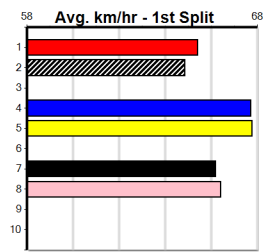

BEACHSIDE SECURITY

Distance: 460m, Race Type: Mixed 4/5, Total Prizemoney: $3,360
1st: $2,250, 2nd: $690, 3rd: $345, 4th: $75

Watchdog Tips: ☐ ☐ ☐ ☐ ☐ **Bet:** ☐