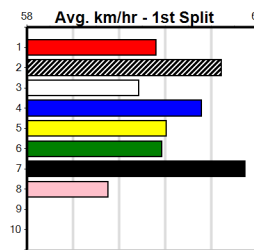

MERV JENNINGS SIGNS

Distance: 400m, Race Type: Grade 5, Total Prizemoney: $2,925
1st: $1,950, 2nd: $600, 3rd: $300, 4th: $75

Watchdog Tips:

Bet:

Form Box Wgt Dist Track Date Time BON Margin 1st/2nd (Time) PIR Checked Comment W/R Split 1 S/P Grade

KILLER BEE CAMMY [5]
BD Bitch Jul-21 Sire: SUPERIOR PANAMA Dam: CHUN LI
Owner(s): H Mcadam
Trainer: Heath Mcadam (Ocean Grove)
Winning Distances: < 300m (0) 300 - 399m (2) 400 - 499m (4) 500 - 599m (0) 600 - 699m (0) > 700m (0)
Winning Weights: 27.1(1) 27.3(1) 27.5(2) 27.6(1) 28.0(1)
Box History table and Prize Best Starts table included.

LUKA MAGIC [5]
BK Dog May-22 Sire: AUSSIE INFRARED Dam: JOKARE
Owner(s): G Mitchell
Trainer: Geoffrey Mitchell (Spotswood)
Winning Distances: < 300m (0) 300 - 399m (4) 400 - 499m (2) 500 - 599m (0) 600 - 699m (0) > 700m (0)
Winning Weights: 29.7(1) 30.1(1) 30.4(1) 30.8(1) 31.1(1) 31.3(1)
Box History table and Prize Best Starts table included.

IASON BALE (NSW)[5]
WF Dog Jan-21 Sire: ORSON ALLEN Dam: QUIP ALLEN
Owner(s): L Harris
Trainer: Luke Harris (Devon Meadows)
Winning Distances: < 300m (0) 300 - 399m (4) 400 - 499m (7) 500 - 599m (1) 600 - 699m (0) > 700m (0)
Winning Weights: 31.6(3) 31.9(1) 32.4(3) 32.5(1) 32.6(1) 32.9(1) 33.1(1) 33.2(1)
Box History table and Prize Best Starts table included.

MAC AND CHEESE [5]
F Dog Nov-22 Sire: FERAL FRANKY Dam: JUNK FOOD JUNKIE
Owner(s): A Lie
Trainer: Jason Sharp (Lara)
Winning Distances: < 300m (0) 300 - 399m (1) 400 - 499m (4) 500 - 599m (0) 600 - 699m (0) > 700m (0)
Winning Weights: 31.2(1) 31.5(1) 31.6(2) 31.7(1)
Box History table and Prize Best Starts table included.

SIN CITY MARV [5]
BK Dog Jul-22 Sire: FERAL FRANKY Dam: MIYAZAKI
Owner(s): A Lie
Trainer: Jason Sharp (Lara)
Winning Distances: < 300m (0) 300 - 399m (0) 400 - 499m (3) 500 - 599m (0) 600 - 699m (0) > 700m (0)
Winning Weights: 30.5(1) 30.6(1) 31.0(1)
Box History table and Prize Best Starts table included.