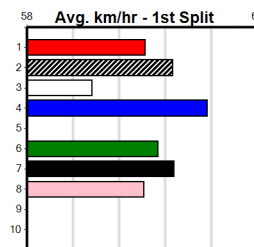

RSN GREY AREAS - WEDNESDAY & FRIDAY

Distance: 400m, Race Type: Mixed 6/7, Total Prizemoney: $2,925
1st: $1,950, 2nd: $600, 3rd: $300, 4th: $75

Watchdog Tips:

Bet:

Form Box	Wgt	Dist	Track	Date	Time	BON	Margin	1st/2nd (Time)	PIR	Checked	Comment	WR	Split 1	S/P	Grade

1

JUMBUK DENNIS [6]

BK Dog Oct-22 Sire: ASTON RUPEE Dam: TWO PHONES Trainer: Ben Joske (Yinnar South)

Owner(s): B Joske
Winning Distances: < 300m (0) 300 - 399m (0) 400 - 499m (1) 500 - 599m (1) 600 - 699m (0) > 700m (0)
Winning Weights: 33.2(1) 33.6(1)

6th (8)	33.4	435	SLE	R3	26-Jun-24	25.14	24.20	7.50L PAW CHEYENNE (24.65)	M/675	.	.	.	5.43	$3.20	6G
3rd (8)	33.1	435	SLE	R5	18-Sep-24	25.12	24.68	4.75L KELLI (24.80)	M/334	.	.	.	5.39	$2.30	T3-RW
2nd (2)	33.3	435	SLE	R11	25-Sep-24	24.93	24.88	0.75L COLLINDA EXPRESS (24.88)	M/322	.	.	.	5.40	$4.10	6G
3rd (1)	33.5	435	SLE	R9	29-Sep-24	24.79	24.44	2.25L PRINCESS MONARCH	M/344	.	.	.	5.34	$5.00	X67
4th (2)	33.6	460	WGL	R8	04-Oct-24	26.13	25.76	5.00L MY NAME'S EVELYN (25.78)	M/555	.	.	.	6.72	$8.80	6G
7th (7)	33.4	515	SAN	R1	10-Oct-24	30.85	29.13	13.00 PAW SUMMER (29.99)	M/2777	.	.	.	5.18	$24.20	X67
5th (4)	33.5	510	SLE	R6	16-Oct-24	30.06	28.66	12.00 MAGICAL PAWS (29.28)	M/655	.	VO	.	9.52	$2.20	X67
ST (-)	33.1	435	SLE		20-Oct-24	24.98		0.01L Trial Cleared	S/32	.	1of4	.	5.29	.	ST

Last 3 wins NOT included above

1st (3)	33.2	435	SLE	R1	19-May-24	25.03	24.45	0.25L SAND DUNES (25.04)	M/432	.	.	.	5.50	$8.90	M
1st (4)	33.6	515	SAN	R1	06-Jun-24	29.95	29.50	0.75L MITZI ROCKS (29.99)	Q/2111	.	V3	.	5.19	$4.50	7

Box History								
Bx	1st	2nd	3rd	4th	5th	6th	7th	8th
1			1	1				
2		1		1				
3	1			1				
4	1				1			
5								1
6								
7				1				1
8			2		1	1		

Prize Best	$9495.00
Starts	FSH
Trk/Dts	15-2-1-3
APM	0-0-0-0
	3873

2

PAW MADDOX (NSW)[7]

RF Bitch Jan-23 Sire: FERAL FRANKY Dam: WENDALIN BALE Trainer: Correy Grenfell (Anakie)

Owner(s): B Wheeler
Winning Distances: < 300m (0) 300 - 399m (0) 400 - 499m (1) 500 - 599m (0) 600 - 699m (0) > 700m (0)
Winning Weights: 24.6(1)

7th (2)	25.1	400	GEL	R3	13-Sep-24	23.56	22.65	11.00 CAPTAIN STEVIE (22.85)	M/77	.	.	.	8.84	$11.70	M
5th (6)	24.5	450	BAL	R4	25-Sep-24	26.37	25.40	6.50L PAW BARTON (25.94)	M/444	.	.	.	6.81	$25.30	MH
1st (5)	24.6	400	GEL	R1	01-Oct-24	22.78	22.76	6.00L CONNOR FLYNN JET (23.18)	Q/11	.	SW	.	8.33	$1.70	M
2nd (2)	24.7	460	GEL	R10	08-Oct-24	26.28	26.12	2.50L JUNGLE ON FIRE (26.12)	Q/111	.	.	.	6.62	$2.10	X67
8th (4)	24.7	400	GEL	R10	11-Oct-24	23.39	22.58	5.50L BURN AROUND (23.02)	S/68	.	.	.	8.76	$6.40	X67
6th (3)	24.7	450	BAL	R9	16-Oct-24	26.31	25.02	12.00 PAW GORDY (25.50)	M/366	.	.	.	6.73	$19.70	7
2nd (4)	25.4	390	BAL	R10	28-Oct-24	22.36	22.09	4.00L THAT'S MY COUSIN (22.09)	M/22	.	.	.	8.45	$2.60	T3-7
2nd (5)	25.7	400	GEL	R4	05-Nov-24	22.72	22.46	3.75L BRONZE (22.46)	M/32	.	.	.	8.53	$3.00	7

Last 3 wins NOT included above

Box History								
Bx	1st	2nd	3rd	4th	5th	6th	7th	8th
1								
2		1						
3						1		
4	1							1
5	1	1						
6					1			
7								
8								

Prize Best	$1960.00
Starts	22.72(5)-5/11/24
Trk/Dts	8-1-3-0
APM	4-1-1-0
	1696