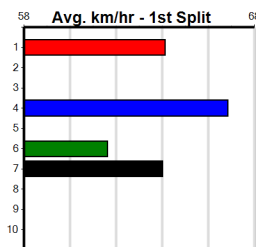

THE BECKLEY CENTRE GEELONG

Distance: 400m, Race Type: Maiden, Total Prizemoney: $2,535
1st: $1,680, 2nd: $520, 3rd: $260, 4th: $75

Watchdog Tips: ☐ ☐ ☐ ☐ ☐ Bet:

Form Box	Wgt	Dist	Track	Date	Time	BON	Margin	1st/2nd (Time)	PIR	Checked	Comment	WR	Split 1	S/P	Grade

1

STEEPLE [M]

BK Dog Jul-22 Sire: MY BRO FABIO Dam: BIG SKINNY
Owner(s): The Bentley (SYN), L Edgerton, P Newell Trainer: Patrick Newell (Wallan)
Winning Distances: < 300m (0) 300 - 399m (0) 400 - 499m (0) 500 - 599m (0) 600 - 699m (0) > 700m (0)
Winning Weights:

ST (-)	Wgt	Dist	Track	Date	Time	BON	Margin	1st/2nd (Time)	PIR	Checked	Comment	WR	Split 1	S/P	Grade
2nd (7)	30.5	400	GEL	R3	12-Jul-24	23.07	22.51	2.00L NO GOOD (22.93)	M/24	.	.	.	8.60	$3.20 M	.
5th (7)	30.9	400	GEL	R1	19-Jul-24	23.43	22.49	4.25L ZIPPING POITIER (23.13)	S/55	.	.	.	8.86	$3.50 M	.
6th (8)	30.5	400	GEL	R2	09-Aug-24	23.78	22.43	11.00 CHEMICAL EROSION (23.02)	M/16	.	.	.	8.49	$2.50 MH	.
ST (-)	30.3	390	SHP		07-Oct-24	22.61	.	1.00L Trial Cleared	M/33	.	.	.	.	.	ST
6th (7)	30.3	450	SHP	R2	21-Oct-24	26.09	25.01	15.00 PANADERO STAR (25.07)	M/666	.	.	.	6.95	$6.40 MH	.
3rd (4)	30.3	450	SHP	R1	28-Oct-24	26.14	25.13	7.00L TOO COLD (25.65)	M/343	.	.	.	6.67	$13.00 M	.
6th (1)	30.5	450	SHP	R2	01-Nov-24	26.35	25.11	11.00 OUT THE WINDOW (25.61)	Q/235	.	.	.	6.64	$8.00 M	.

Last 3 wins NOT included above

Box History

Bx	1st	2nd	3rd	4th	5th	6th	7th	8th
1								
2								
3								
4			1					1
5								
6								
7								
8								

Prize Best	$115.00
Starts	23.07(7)-12/7/24
Trk/Dts	10-0-1-2
APM	3-0-1-0
	535

2

CANYA ADIRA (NSW)[M]

BK Bitch Mar-23 Sire: ASTON RUPEE Dam: BOMBSHELL BANDIT
Owner(s): Tungsten Racing (SYN), L Schreier, J Elliott, J Leo, D Baker Trainer: Matthew Lanigan (Rowsley)
Winning Distances: < 300m (0) 300 - 399m (0) 400 - 499m (0) 500 - 599m (0) 600 - 699m (0) > 700m (0)
Winning Weights:

Bx	1st	2nd	3rd	4th	5th	6th	7th	8th
1								
2								
3								
4								
5								
6								
7								
8								

Last 3 wins NOT included above

Prize Best	$0
Starts	FSH
Trk/Dts	0-0-0-0
APM	0

3

MAV REIKO [M]

BK Dog Mar-23 Sire: SHIMA SHINE Dam: REIKO ROCKETTA
Owner(s): J Fry Trainer: John Barbara (Exford)
Winning Distances: < 300m (0) 300 - 399m (0) 400 - 499m (0) 500 - 599m (0) 600 - 699m (0) > 700m (0)
Winning Weights:

Bx	1st	2nd	3rd	4th	5th	6th	7th	8th
1								
2								
3								
4								
5								
6								
7								
8								

Last 3 wins NOT included above

Prize Best	$0
Starts	FSH
Trk/Dts	0-0-0-0
APM	0

4

TIPSY TURTLE [M]

BE Dog Mar-23 Sire: HOOKED ON SCOTCH Dam: CHUN LI
Owner(s): Vi Aiskar Hundar (SYN), A Lie, J Sharp Trainer: Dylan Sharp (Lara)
Winning Distances: < 300m (0) 300 - 399m (0) 400 - 499m (0) 500 - 599m (0) 600 - 699m (0) > 700m (0)
Winning Weights:

Bx	1st	2nd	3rd	4th	5th	6th	7th	8th
1								
2								
3								
4								
5								
6								
7								
8			1					

Last 3 wins NOT included above

Prize Best	$260.00
Starts	23.36(8)-8/1/24
Trk/Dts	1-0-0-1
APM	1-0-0-1
	260

5

*** VACANT BOX ***

Sire: Dam: Trainer:
Owner(s):
Winning Distances: < 300m (0) 300 - 399m (0) 400 - 499m (0) 500 - 599m (0) 600 - 699m (0) > 700m (0)
Winning Weights: Box History