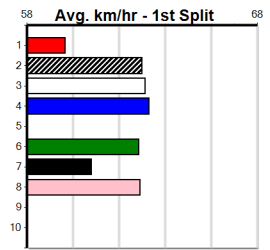

SPORTSBET FINAL

Distance: 460m, Race Type: Mixed 6/7, Total Prizemoney: $3,360
1st: $2,250, 2nd: $690, 3rd: $345, 4th: $75

Watchdog Tips:

Bet:

Form Box Wgt Dist Track Date Time BON Margin 1st/2nd (Time) PIR Checked Comment W/R Split 1 S/P Grade

VOLTAGE STRIKE [7]
F Dog Oct-22 Sire: ASTON RUPEE Dam: VOLTAGE SPIKE
Owner(s): COUGAR (SYN), S Bauer, T Deglaitis, T Deglaitis
Trainer: Tracey Deglaitis (Moolap)
Winning Distances: < 300m (0) 300 - 399m (0) 400 - 499m (1) 500 - 599m (0) 600 - 699m (0) > 700m (0)
Winning Weights: 30.8(1)
Race results table with columns for rank, dog name, sex, age, track, date, time, sire, dam, odds, price, grade.

Box History table for Voltage Strike [7] showing performance across different box positions (1st-8th) and prize details.

BRONZE [6]
F Dog Oct-22 Sire: ASTON RUPEE Dam: VOLTAGE SPIKE
Owner(s): T Deglaitis
Trainer: Troy Deglaitis (Moolap)
Winning Distances: < 300m (0) 300 - 399m (0) 400 - 499m (2) 500 - 599m (0) 600 - 699m (0) > 700m (0)
Winning Weights: 35.0(1) 36.1(1)
Race results table with columns for rank, dog name, sex, age, track, date, time, sire, dam, odds, price, grade.

Box History table for Bronze [6] showing performance across different box positions (1st-8th) and prize details.

PANDA BELLA [6]
BK Bitch Feb-21 Sire: ZAMBORA BROCKIE Dam: PANDAKEN
Owner(s): D Smith
Trainer: Danielle Smith (Lara)
Winning Distances: < 300m (0) 300 - 399m (0) 400 - 499m (2) 500 - 599m (0) 600 - 699m (0) > 700m (0)
Winning Weights: 27.9(1) 28.6(1)
Race results table with columns for rank, dog name, sex, age, track, date, time, sire, dam, odds, price, grade.

Box History table for Panda Bella [6] showing performance across different box positions (1st-8th) and prize details.

BONA VISTA (NSW)[7]
BK Dog Nov-22 Sire: FERNANDO BALE Dam: CHAMPION MODEL
Owner(s): G Ebenezer
Trainer: Matthew Marshall (Darley)
Winning Distances: < 300m (0) 300 - 399m (1) 400 - 499m (0) 500 - 599m (0) 600 - 699m (0) > 700m (0)
Winning Weights: 34.6(1)
Race results table with columns for rank, dog name, sex, age, track, date, time, sire, dam, odds, price, grade.

Box History table for Bona Vista (NSW)[7] showing performance across different box positions (1st-8th) and prize details.

*** VACANT BOX ***
Sire: Dam:
Owner(s):
Trainer:
Winning Distances: < 300m (0) 300 - 399m (0) 400 - 499m (0) 500 - 599m (0) 600 - 699m (0) > 700m (0)
Winning Weights:
Box History