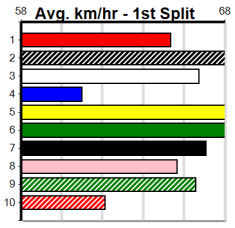

SPORTSBET MAKE IT A MULTI

Distance: 300m, Race Type: Grade 5 T3, Total Prizemoney: $1,530
1st: $1,000, 2nd: $320, 3rd: $160, 4th: $50

Watchdog Tips:

1

6

2

8

Bet:

Win 1