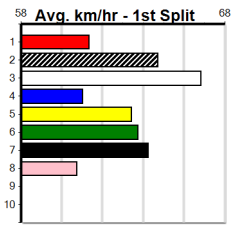

MR HUMMER LIMOS (1-3 WINS)

Distance: 300m, Race Type: Tier 3 - Restricted Win, Total Prizemoney: $1,530
1st: $1,000, 2nd: $320, 3rd: $160, 4th: $50

Watchdog Tips: **3** **5** **7** **2** **Bet:** **Win 3**

Form Box Weight Dist Track Date Time BON Margin 1st/2nd (Time) PIR Checked Comment W/R Split 1 S/P Grade

1 APRIL OH ZEAL [6] *Shown talent but may find this a bit too tough.* **$10.00**

BK B Jun-22 SUPERIOR PANAMA ZEAL SENSATION

Trainer: Kathryn Tabb (Lara)

3rd (5)	28.6	300	HVL	R3	04-Oct-24	17.15	16.70	2.50	LPATH TO NIRVANA (16.99)	M/4	.	.	.	4.05	$11.80	T3-RW
1st (2)	28.4	300	HVL	R10	28-Oct-24	17.41	16.85	2.00	LBOK OF CAPERS (17.55)	M/1	.	.	.	4.06	$1.90	X67
3rd (3)	28.5	300	HVL	R10	01-Nov-24	17.30	16.82	3.75	LMATCHBOX FLAME (17.04)	M/2	.	.	.	3.99	$21.30	T3-6
6th (8)	28.4	300	HVL	R10	08-Nov-24	17.34	16.77	3.75	LWESTERN FEEL (17.08)	M/7	.	.	.	4.18	$8.40	T3-6

Owner(s): Real zeal (SYN), M Tabb, S Tabb

Winning Boxes

1	2	3	4	5	6	7	8
1			1				
Prize	$2,320.00						
Best	17.15						
Starts	8-2-0-2						
Trk/Dst	6-2-0-2						
APM	$2088						

2 HAMMER [6] *Talented, easier than his last few, can threaten.* **$5.50**

BE D Jul-22 EQUALIZER PODIUM

Trainer: Kate Gorman (Tanjil South)

2nd (2)	30.6	400	WGL	R10	19-Sep-24	22.92	22.83	1.5L	GGALLOPING JESSIE (22.83)	M/33	.	.	.	8.41	$2.40	6G
5th (3)	31.1	400	WGL	R9	27-Sep-24	23.81	22.64	15.00	LPAW YONDER (22.79)	M/55	.	.	.	8.74	$12.10	RW
8th (5)	31.2	435	SLE	R5	16-Oct-24	26.02	24.34	18.00	LSOMERTON KAREN (24.78)	M/688	.	.	.	5.46	$7.80	6G
6th (5)	31.8	350	HVL	R5	11-Nov-24	20.08	19.38	7.50	LESPECIAL YOGI (19.58)	M/4	.	.	.	6.68	$4.60	6G

Owner(s): SEE THE DREAM (SYN), S Buccilli, B Buccilli

Winning Boxes

1	2	3	4	5	6	7	8
		1				1	
Prize	$4,025.00						
Best	FSTD						
Starts	11-2-1-0						
Trk/Dst	0-0-0-0						
APM	$2479						

3 UNINVITING [6] *Solid all the way winner 3 starts back, go close.* **$2.60**

F B Jan-23 KOBLENZ LITTLE BIT SLEEK

Trainer: Garry Johnson (Chum Creek)

F (8)	28.1	400	WGL	R3	22-Oct-24	0.00	22.73	.	.ATHENIAN GODDESS (23.18)	.	V3	.	.	7.90	$7.90	7
1st (2)	28.4	400	WGL	R4	25-Oct-24	22.92	22.52	2.00	L MIA NEO (23.05)	M/11	.	SW	.	8.36	$7.60	7
6th (8)	28.5	400	WGL	R10	01-Nov-24	23.64	22.49	13.00	LSUMMER SUNSET (22.74)	M/45	.	.	.	8.53	$3.30	6G
4th (7)	28.3	460	WGL	R3	04-Nov-24	26.43	25.64	5.00	LASTON AMISHA (26.09)	M/345	.	.	.	6.61	$21.90	X67

Owner(s): G Sproed

Winning Boxes

1	2	3	4	5	6	7	8
1				1			
Prize	$4,555.00						
Best	17.30						
Starts	15-2-2-1						
Trk/Dst	1-0-0-0						
APM	$3718						

4 MAN OF ACTION [6] *Drawn to find some trouble in this, needs luck.* **$31.00**

BK D Aug-21 BARCIA BALE STACEY KEEPING

Trainer: Jack Clarke (Creswick)

7th (8)	31.8	390	BAL	R9	02-Sep-24	23.47	22.64	8.50	LCAPUANO (22.88)	S/26	.	.	.	8.65	$6.40	7
4th (8)	32.0	300	HVL	R3	11-Oct-24	17.34	16.95	2.50	LCLASSIC WYNSTAN (17.18)	M/1	.	.	.	3.99	$48.10	T3-7
1st (4)	31.7	300	HVL	R3	25-Oct-24	17.37	16.95	2.00	LNURSE ROSIE (17.50)	M/1	.	SW	.	3.99	$32.10	T3-7
4th (4)	31.6	300	HVL	R10	01-Nov-24	17.30	16.82	3.75	LMATCHBOX FLAME (17.04)	M/3	.	.	.	4.00	$20.20	T3-6

Owner(s): J Clarke

Winning Boxes

1	2	3	4	5	6	7	8
		1	1				
Prize	$3,080.00						
Best	17.26						
Starts	25-2-1-2						
Trk/Dst	9-1-0-1						
APM	$1190