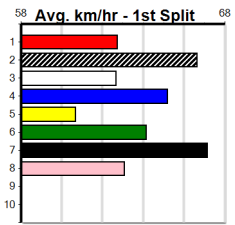

JASON McKEOWN PHOTOGRAPHY

Distance: 350m, Race Type: Tier 3 - Maiden, Total Prizemoney: $1,530
1st: $1,000, 2nd: $320, 3rd: $160, 4th: $50

2

11:03AM

(VIC time)

RUTH'S COMMANDER (1) showed a good turn of foot in his good placing two starts back and he could prove hard to hold out with any luck here. MIA MASTER (4) has shown speed in her recent placings and she could be prominent throughout.

Watchdog Tips:

1

4

2

7

Bet:

Win 1