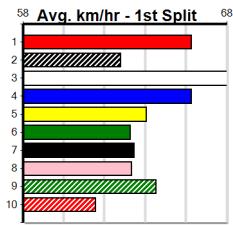

HEALESVILLE PHYSIO & SPORTS MEDICI

Distance: 350m, Race Type: Tier 3 - Grade 7, Total Prizemoney: \$1,530
1st: \$1,000, 2nd: \$320, 3rd: \$160, 4th: \$50

4

11:35AM

(VIC time)

WORLD WAR (2) has plenty of talent and he may be the one to beat in this after some much tougher racing in recent times. ALL ON MERRETT (6) can wind up once into full stride and he can challenge with an ounce of luck in running.