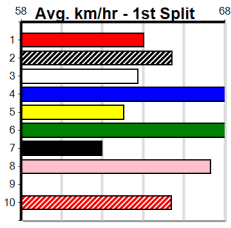

9 * NO RESERVE *****

Trainer:
Owner(s):

1	2	3	4	5	6	7	8

10 * NO RESERVE *****

Trainer:
Owner(s):

1	2	3	4	5	6	7	8

JVDM GREEN LIGHT ON PODCAST

Distance: 300m, Race Type: Grade 5 T3, Total Prizemoney: \$1,530
1st: \$1,000, 2nd: \$320, 3rd: \$160, 4th: \$50