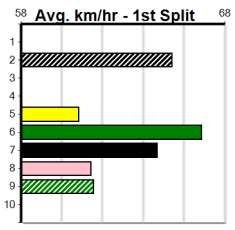

Suggested Quaddie:

1st Leg: 3,4,8 2nd Leg: 1,4,5

3rd Leg: 2,4,6,7,8 4th Leg: 2,3,7

Cost: \$50 for 37.04%

Download Now

Mobile Form Guide

Average Winning Time:

Distance	Grade	Avg. Time
300m	Grade 5 T3	16.96
300m	Tier 3 - Restricted Win	17.03
300m	Tier 3 - Grade 7	17.04
300m	Tier 3 - Maiden	17.18
350m	Grade 5 T3	19.61
350m	Tier 3 - Grade 6	19.63
350m	Tier 3 - Grade 7	19.75
350m	Tier 3 - Maiden	19.85

Track Record:

Distance	Time	Greyhound	Date Set
300m	16.057	UNLEASH COLLINDA	11-Dec-22
350m	18.641	UNLEASH COLLINDA	19-Feb-23

Healesville

SPORTSBET NOBODY DOES IT EASIER

Distance: 300m, Race Type: Tier 3 - Maiden, Total Prizemoney: \$1,530
1st: \$1,000, 2nd: \$320, 3rd: \$160, 4th: \$50