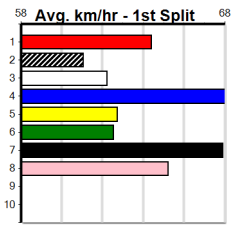

MONTROSE IGA LIQUOR

Distance: 300m, Race Type: Tier 3 - Grade 7, Total Prizemoney: $1,530
1st: $1,000, 2nd: $320, 3rd: $160, 4th: $50

9

1:19PM

(VIC time)

BARKLY STREET (1) looks drawn to perfection in this and he showed in his good win 3 back he only needs a clear look at the arm to show his best. POINT THE FINGER (4) will find this much easier than her last few and she is the clear danger.

Watchdog Tips:

1

4

2

5

Bet:

Win 1

Form Box Weight Dist Track Date Time BON Margin 1st/2nd (Time) PIR Checked Comment W/R Split 1 S/P Grade

1 BARKLY STREET [7] *Best draw so far, good win 3 back, can go close.* **$4.00**

WBK D Jan-23 HOUDINI BOY RING A DRAGON

Trainer: Bethany Garrick (Devon Meadows)

4th (6)	29.5	400	WGL	R1	04-Oct-24	23.75	22.71	4.75LSTEAL THE SHOW (23.43)	M/35	.	.	.	8.48	$12.00	M
1st (3)	29.5	400	WGL	R1	22-Oct-24	22.95	22.73	6.50LLEVIATHAN (23.39)	Q/41	.	.	.	8.54	$27.20	M
5th (7)	30.2	400	WGL	R9	01-Nov-24	23.22	22.49	7.00LARCHER TWO (22.73)	M/56	.	.	SW	8.66	$2.40	7
4th (6)	29.7	400	GEL	R10	08-Nov-24	23.39	22.39	9.00LNEW LINE (22.77)	M/44	.	.	.	8.68	$22.60	X67

Owner(s): B Symons

Winning Boxes

1	2	3	4	5	6	7	8
1							
Prize	$1,830.00						
Best	FSH						
Starts	6-1-0-0						
Trk/Dst	0-0-0-0						
APM	$1815						

2 DECODED [7] *Racing well, can show early speed, chance here.* **$5.50**

BK D Apr-22 BEAST UNLEASHED ZIPPING FREEMAN

Trainer: Margery Quick (Haddon)

3rd (3)	34.0	390	BAL	R3	17-Oct-24	22.85	22.15	7.50LMORAINIE ARIANA (22.35)	M/33	.	.	.	8.87	$4.90	T3-M
6th (7)	33.9	390	BAL	R4	24-Oct-24	23.20	22.08	14.00JILL'S JULIETTE (22.25)	M/66	.	.	.	9.04	$14.60	M
3rd (4)	34.2	390	BAL	R9	31-Oct-24	22.77	22.23	3.5LPAW ZACHARY (22.53)	M/23	.	.	.	8.63	$17.60	M
1st (4)	33.9	300	HVL	R1	08-Nov-24	17.30	16.77	0.50LBAMBI ROSE (17.33)	M/1	.	.	.	3.98	$5.90	T3-M

Owner(s): G Collins

Winning Boxes

1	2	3	4	5	6	7	8
		1					
Prize	$3,705.00						
Best	17.30						
Starts	16-1-5-3						
Trk/Dst	2-1-0-1						
APM	$2551						

3 JOLLY ENCOUNTER [7] *Not racing well enough in recent times, tested.* **$26.00**

BK D Feb-23 CHRISTO BALE CLOSE ENCOUNTER

Trainer: Paul Cusack (Mount Cottrell)

3rd (3)	30.8	400	MTG	R11	24-Oct-24	23.95	23.24	1.25LSTARVIN' MARVIN (23.86)	.	.	.	.	11.17	$6.50	RW
8th (5)	30.8	425	BEN	R4	26-Oct-24	25.43	24.08	19.00LWE ARE ONE (24.17)	Q/458	.	.	.	6.74	$18.50	7
8th (1)	30.8	305	MTG	R2	31-Oct-24	19.06	17.94	15.00LBUNGALOO BRUISER (18.03)	.	.	.	.	5.93	$6.00	RW
7th (6)	31.0	400	WGL	R3	07-Nov-24	23.44	22.67	6.50LJUMBUK JOHNNY (23.00)	M/77	.	.	.	8.70	$70.10	T3-7

Owner(s): P Cusack

Winning Boxes

1	2	3	4	5	6	7	8
							1
Prize	$1,175.00						
Best	17.42						
Starts	11-1-2-2						
Trk/Dst	1-0-0-0						
APM	$983						

4 POINT THE FINGER [7] *Much easier here than her last few, major player.* **$2.40**

F B Mar-22 ASTON DEE BEE FUGACIOUS

Trainer: Colin Dalton (Coldstream)

6th (7)	30.0	300	HVL	R3	06-Oct-24	17.31	16.60	6.50LGUNAI DAISY (16.87)	M/1	.	.	.	3.97	$10.30	X67H
3rd (7)	29.3	300	HVL	R4	15-Oct-24	17.24	16.68	1.75LCLASSIC WYNSTAN (17.12)	M/1	.	.	.	4.01	$1.90	7
5th (5)	29.2	300	HVL	R10	27-Oct-24	17.07	16.41	5.50LNOVEMBER RAIN (16.72)	M/4	.	.	.	4.22	$9.00	X67
6th (5)	29.5	300	HVL	R2	08-Nov-24	17.39	16.77	5.50LMR. OTTO (17.01)	M/5	.	.	.	4.02	$4.30	T3-7

Owner(s): J Guy

Winning Boxes

1	2	3	4	5	6	7	8
						1	
Prize	$4,775.00						
Best	17.06						
Starts	13-1-2-2						
Trk/Dst	6-0-0-2						
APM	$2162