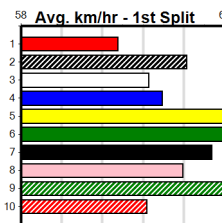

DREAMCHASERS - TICKETS ON SALE NO

Distance: 350m, Race Type: Grade 5 T3, Total Prizemoney: \$1,530
1st: \$1,000, 2nd: \$320, 3rd: \$160, 4th: \$50

7

12:32PM

(VIC time)

GET A GRIP (6) has been smartly placed in 4 of his last 5 starts in some tougher company than he faces today and he may prove hard to beat in this. SNOW ROYALE (4) is racing in career best form at the moment and can challenge with any luck.