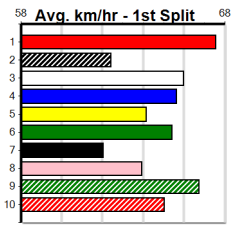

GORSKI ENGINEERING

Distance: 300m, Race Type: Grade 5 T3, Total Prizemoney: $1,530
1st: $1,000, 2nd: $320, 3rd: $160, 4th: $50

3

11:18AM
(VIC time)

THAI BUTTERFLY (2) has recorded top wins here in 2 of her last 3 starts and she may only need to step on even terms to salute again. AUSSIE SAVANNAH (6) loves racing here and she can explode mid race and make her presence felt.

Watchdog Tips: 2 6 1 7 **Bet:** Box Quinella 1,2,6 ($10 for 333.33%)