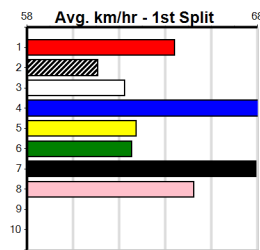

6

7

8

9

10

Distance: 300m, Race Type: Tier 3 - Grade 7, Total Prizemoney: \$1,530
1st: \$1,000, 2nd: \$320, 3rd: \$160, 4th: \$50

Watchdog Tips:

Bet: