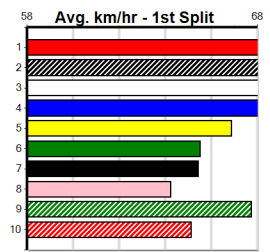

CROYDON HOMING PIGEON CLUB

Distance: 350m, Race Type: Grade 5 T3, Total Prizemoney: $1,530
1st: $1,000, 2nd: $320, 3rd: $160, 4th: $50

Watchdog Tips: [ ] [ ] [ ] [ ] Bet: [ ]

PURE PROMISE [5]
BD Bitch Dec-18 Sire: UNLAWFUL ENTRY Dam: WEST ON XANDI
Owner(s): M Collyer
Trainer: Steven Collyer (North Coburg)
Winning Distances: < 300m (0) 300 - 399m (15) 400 - 499m (2) 500 - 599m (0) 600 - 699m (0) > 700m (0)
Winning Weights: 28.4(1) 28.5(1) 29.2(1) 29.3(1) 29.4(2) 29.5(2) 29.6(2) 29.7(2) 29.8(2) 29.9(2) 30.3(1)
Box History table and Prize Best Starts table included.

NIGERIAN KABOOM [5]
LTF Dog Feb-19 Sire: ALLEN DEED Dam: QUEEN KABOOM
Owner(s): P Hofman
Trainer: Paul Hofman (Creswick)
Winning Distances: < 300m (0) 300 - 399m (4) 400 - 499m (0) 500 - 599m (0) 600 - 699m (0) > 700m (0)
Winning Weights: 29.1(1) 29.6(1) 29.7(1) 29.8(1)
Box History table and Prize Best Starts table included.

FIDDLES [5]
BK Dog Oct-21 Sire: ALLEN DEED Dam: PENELOPES CRUZ
Owner(s): R Ellul
Trainer: Paul Ellul (Noble Park North)
Winning Distances: < 300m (0) 300 - 399m (7) 400 - 499m (0) 500 - 599m (0) 600 - 699m (0) > 700m (0)
Winning Weights: 29.6(2) 29.7(1) 29.8(1) 30.4(1) 30.6(2)
Box History table and Prize Best Starts table included.

CYCLONE WILL [5]
BK Dog Feb-21 Sire: MEPUNGA BLAZER Dam: AS ONLY IS
Owner(s): THE PINK (SYN), C Dalton, L Dalton
Trainer: Susan Dalton (Coldstream)
Winning Distances: < 300m (0) 300 - 399m (10) 400 - 499m (0) 500 - 599m (0) 600 - 699m (0) > 700m (0)
Winning Weights: 32.9(1) 33.2(1) 33.3(1) 33.6(3) 33.7(1) 33.9(1) 34.2(1) 34.4(1)
Box History table and Prize Best Starts table included.

SAPPHIRE SPEED [5]
BE Dog Feb-21 Sire: BERNARDO Dam: FERNANDO'S ANGEL
Owner(s): M Williams
Trainer: Paul Ellul (Noble Park North)
Winning Distances: < 300m (0) 300 - 399m (3) 400 - 499m (4) 500 - 599m (1) 600 - 699m (0) > 700m (0)
Winning Weights: 29.4(1) 29.6(2) 29.7(1) 29.8(1) 30.0(1) 30.1(1) 30.2(1)
Box History table and Prize Best Starts table included.