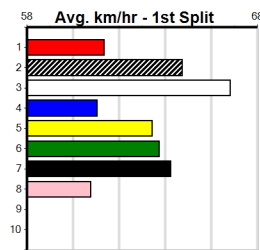

MR HUMMER LIMOS (1-3 WINS)

Distance: 300m, Race Type: Tier 3 - Restricted Win, Total Prizemoney: $1,530
1st: $1,000, 2nd: $320, 3rd: $160, 4th: $50

Watchdog Tips: [ ] [ ] [ ] [ ] [ ] Bet: [ ]

Form Box Wgt Dist Track Date Time BON Margin 1st/2nd (Time) PIR Checked Comment W/R Split 1 S/P Grade

APRIL OH ZEAL [6]
BK Bitch Jun-22
Owner(s): Real zeal (SYN), M Tabb, S Tabb
Sire: SUPERIOR PANAMA Dam: ZEAL SENSATION
Trainer: Kathrynne Tabb (Lara)
Winning Distances: < 300m (0) 300 - 399m (2) 400 - 499m (0) 500 - 599m (0) 600 - 699m (0) > 700m (0)
Winning Weights: 28.4(1) 28.5(1)
6th (5) 28.2 390 BAL R9 23-Aug-24 23.34 22.19 13.00 LAID BACK LASS (22.46) M/67 . . . . 8.95 $14.40 M
6th (1) 28.6 400 GEL R2 31-Aug-24 23.76 22.30 20.00 PAW UTILITY (22.42) M/46 . . . . 8.62 $32.30 M
1st (4) 28.5 300 HVL R1 20-Sep-24 17.16 16.86 1.00L EPISODE FIVE (17.21) M/2 . . . . 4.06 $2.50 M
5th (6) 28.3 300 HVL R3 27-Sep-24 17.41 16.87 8.00L QUEEN KATE (16.87) M/6 . . . . 4.07 $18.20 T3-7
3rd (5) 28.6 300 HVL R3 04-Oct-24 17.15 16.70 2.50L PATH TO NIRVANA (16.99) M/4 . . . . 4.05 $11.80 T3-RW
1st (2) 28.4 300 HVL R10 28-Oct-24 17.41 16.85 2.00L BOOK OF CAPERS (17.55) M/1 . . . . 4.06 $1.90 X67
3rd (3) 28.5 300 HVL R10 01-Nov-24 17.30 16.82 3.75L MATCHBOX FLAME (17.04) M/2 . . . . 3.99 $21.30 T3-6
6th (8) 28.4 300 HVL R10 08-Nov-24 17.34 16.77 3.75L WESTERN FEEL (17.08) M/7 . . . . 4.18 $8.40 T3-6
Last 3 wins NOT included above
Prize Best $2320.00
Starts 17.15(5)-4/10/24
Trk/Dts 8-2-0-2
APM 6-2-0-2 2088

HAMMER [6]
BE Dog Jul-22
Owner(s): SEE THE DREAM (SYN), S Buccilli, B Buccilli
Sire: EQUALIZER Dam: PODIUM
Trainer: Kate Gorman (Tanjil South)
Winning Distances: < 300m (0) 300 - 399m (1) 400 - 499m (1) 500 - 599m (0) 600 - 699m (0) > 700m (0)
Winning Weights: 30.2(1) 30.3(1)
6th (7) 29.6 400 WGL R2 27-Aug-24 23.68 22.90 11.00 GRAB THE GOLD (22.93) M/44 . . . . 8.56 $3.20 M
1st (7) 30.2 435 SLE R1 01-Sep-24 25.26 24.45 3.00L HENCHMEN (25.46) M/211 . . . . 5.44 $6.60 M
1st (3) 30.3 390 SHP R9 05-Sep-24 22.32 22.17 0.50L BONE SHAKER (22.34) M/11 . . . . SW 8.47 $7.20 T3-7
6th (1) 30.6 400 WGL R3 13-Sep-24 23.20 22.67 5.50L FLYING HELLCAT (22.83) Q/22 . . . . 8.43 $7.50 X67
2nd (2) 30.6 400 WGL R10 19-Sep-24 22.92 22.83 1.5L GALLOPING JESSIE (22.83) M/33 . . . . 8.41 $2.40 6G
5th (3) 31.1 400 WGL R9 27-Sep-24 23.81 22.64 15.00 PAW YONDER (22.79) M/55 . . . . 8.74 $12.10 RW
8th (5) 31.2 435 SLE R5 16-Oct-24 26.02 24.34 18.00 SOMERTON KAREN (24.78) M/688 . . . . 5.46 $7.80 6G
6th (5) 31.8 350 HVL R5 11-Nov-24 20.08 19.38 7.50L ESPECIAL YOGI (19.58) M/4 . . . . 6.68 $4.60 6G
Last 3 wins NOT included above
Prize Best $4025.00
Starts FSTD
Trk/Dts 11-2-1-0
APM 0-0-0-0 2479