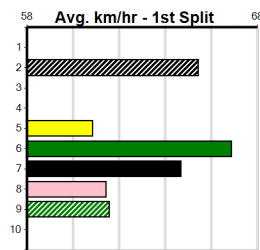

Mobile Form Guide

Average Winning Time:

Distance	Grade	Avg. Time
300m	Grade 5 T3	16.96
300m	Tier 3 - Restricted Win	17.03
300m	Tier 3 - Grade 7	17.04
300m	Tier 3 - Maiden	17.18
350m	Grade 5 T3	19.61
350m	Tier 3 - Grade 6	19.63
350m	Tier 3 - Grade 7	19.75
350m	Tier 3 - Maiden	19.85

Track Record:

Distance	Time	Greyhound	Date Set
300m	16.057	UNLEASH COLLINDA	11-Dec-22
350m	18.641	UNLEASH COLLINDA	19-Feb-23

Distance: 300m, Race Type: Tier 3 - Maiden, Total Prizemoney: \$1,530
1st: \$1,000, 2nd: \$320, 3rd: \$160, 4th: \$50