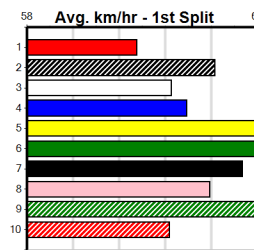

DREAMCHASERS - TICKETS ON SALE NOW

7
12:32PM

Distance: 350m, Race Type: Grade 5 T3, Total Prizemoney: $1,530
1st: $1,000, 2nd: $320, 3rd: $160, 4th: $50

(VIC time)

Watchdog Tips:

Bet:

Form Box	Wgt	Dist	Track	Date	Time	BON	Margin	1st/2nd (Time)	PIR	Checked	Comment	WR	Split 1	S/P	Grade

1 QUANTUM MASTER (SA)[5]

BD Dog Feb-22 Sire: SPRING BRIDGE Dam: SPRING BELLA Trainer: Paul Cusack (Mount Cottrell)

Owner(s): P Cusack
Winning Distances: < 300m (0) 300 - 399m (0) 400 - 499m (6) 500 - 599m (0) 600 - 699m (0) > 700m (0)
Winning Weights: 31.2(1) 31.7(1) 31.8(1) 31.9(2) 32.0(1)

7th (5)	32.2	300	HVL	R9	04-Oct-24	17.40	16.70	9.00L HIERARCHY (16.79)	S/7	.	SW	.	4.56	$14.60	T3-5
7th (8)	32.2	300	HVL	R11	15-Oct-24	17.26	16.68	7.50L BUDDY BLUE (16.76)	M/3	.	.	.	4.00	$15.60	T3-5
5th (5)	32.2	400	MTG	R7	17-Oct-24	24.03	23.01	8.00L BULSARA (23.47)	.	.	.	.	11.15	$7.50	RW
4th (3)	32.1	400	MTG	R7	24-Oct-24	23.94	23.24	4.50L CADILLAC ROCKS (23.62)	.	.	.	.	11.17	$5.00	RW
5th (1)	31.8	425	BEN	R11	26-Oct-24	24.97	24.08	3.75L CLASSY SHIFTER (24.72)	M/434	.	.	.	6.79	$19.60	5
2nd (3)	31.9	400	MTG	R3	31-Oct-24	23.84	23.27	4.25L MAGIC NANCY (23.53)	.	.	.	.	11.07	$3.30	RW
6th (3)	31.8	400	WGL	R12	07-Nov-24	24.15	22.67	12.00 UNDER HIS SPELL (23.34)	M/56	.	.	.	8.76	$7.40	T3-5
7th (8)	31.8	300	HVL	R11	11-Nov-24	17.57	16.95	4.25L CAILAH'S CREW (17.27)	M/5	.	.	.	4.06	$13.80	5

Last 3 wins NOT included above

1st (2)	31.8	400	MTG	R4	29-Feb-24	23.76	23.23	6.00L QUANTUM LEAP (24.19)	0	.	.	.	10.99	$4.40	RW
1st (6)	31.2	400	MTG	R3	02-May-24	23.63	22.97	3.00L FLYING MADELINE (23.85)	.	.	.	.	11.09	$2.90	RWH
1st (5)	31.9	400	MTG	R4	09-May-24	23.22	23.01	6.50L RISE AS ONE (23.68)	0	.	SAMP	.	10.75	$4.00	RWF

Box History

Bx	1st	2nd	3rd	4th	5th	6th	7th	8th
1	1	1	1	1	1			
2	1				2	2	2	
3	1	1	1	1	1			
4	1	1			1	2	1	1
5	1	1			1		1	1
6	1	1	1	1				
7	1	1			1	1	1	1
8	1	2		1	2		2	

Prize Best Starts Trk/Dts APM: $5715.00 FSTD 37-6-6-2 0-0-0-0 1987