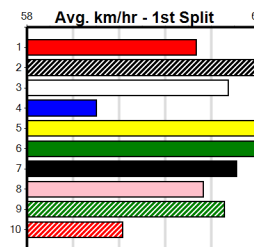

SPORTSBET MAKE IT A MULTI

Distance: 300m, Race Type: Grade 5 T3, Total Prizemoney: $1,530
1st: $1,000, 2nd: $320, 3rd: $160, 4th: $50

Watchdog Tips: [ ] [ ] [ ] [ ] Bet: [ ]

Form Box Wgt Dist Track Date Time BON Margin 1st/2nd (Time) PIR Checked Comment W/R Split 1 S/P Grade

OPEN HEAVEN (QLD)[5] RF Dog Dec-20 Sire: BARCIA BALE Dam: LANIS MORRIS
Owner(s): DIVINE DREAM TWO (SYN), R Sinfield, B Sinfield, K Dodd
Trainer: Kaylah Thorburn (Gormandale)
Winning Distances: < 300m (0) 300 - 399m (4) 400 - 499m (1) 500 - 599m (0) 600 - 699m (0) > 700m (0)
Winning Weights: 30.3(1) 30.4(1) 30.6(3)
Box History table and Prize Best Starts table included.

SPEEDY PAM [5] BK Bitch Mar-21 Sire: MY REDEEMER Dam: INTER HELEN
Owner(s): E Bolton
Trainer: Suzanne Reaper (Tynong)
Winning Distances: < 300m (0) 300 - 399m (6) 400 - 499m (0) 500 - 599m (0) 600 - 699m (0) > 700m (0)
Winning Weights: 26.8(2) 26.9(2) 27.0(1) 27.5(1)
Box History table and Prize Best Starts table included.

ELLIOTT NESS [5] BKW Dog May-19 Sire: FERNANDO BALE Dam: UP HILL JILL
Owner(s): G Johnson
Trainer: Garry Johnson (Chum Creek)
Winning Distances: < 300m (0) 300 - 399m (9) 400 - 499m (8) 500 - 599m (0) 600 - 699m (0) > 700m (0)
Winning Weights: 27.9(1) 28.2(1) 28.8(1) 28.9(2) 29.0(2) 29.1(1) 29.2(2) 29.4(4) 29.5(1) 29.8(1) 30.4(1)
Box History table and Prize Best Starts table included.

CAILAH'S CREW [5] Biks BK Bitch Oct-20 Sire: ASTON DEE BEE Dam: MISS HEART
Owner(s): L Bicchieri
Trainer: Louie Bicchieri (Fawkner)
Winning Distances: < 300m (0) 300 - 399m (12) 400 - 499m (2) 500 - 599m (0) 600 - 699m (0) > 700m (0)
Winning Weights: 26.8(1) 26.9(1) 27.0(1) 27.3(1) 27.6(1) 27.7(2) 27.8(2) 27.9(2) 28.0(2) 28.5(1)
Box History table and Prize Best Starts table included.

SONIC SHOCKWAVE [5] BK Bitch Mar-20 Sire: FERNANDO BALE Dam: PAUA TO AVOID
Owner(s): P Reinders
Trainer: Peter Reinders (Gruyere)
Winning Distances: < 300m (0) 300 - 399m (5) 400 - 499m (0) 500 - 599m (0) 600 - 699m (0) > 700m (0)
Winning Weights: 25.0(1) 25.2(2) 25.6(1) 25.9(1)
Box History table and Prize Best Starts table included.

1

2

3

4

5