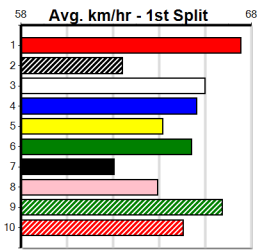

GORSKI ENGINEERING

Distance: 300m, Race Type: Grade 5 T3, Total Prizemoney: $1,530
1st: $1,000, 2nd: $320, 3rd: $160, 4th: $50

Watchdog Tips: [ ] [ ] [ ] [ ] Bet: [ ]

ESPECIAL YOGI [5]
BK Dog Nov-21 Sire: BARCIA BALE Dam: MERCEDES RED
Owner(s): P Knott
Trainer: Peter Knott (Carnegie)
Winning Distances: < 300m (0) 300 - 399m (3) 400 - 499m (0) 500 - 599m (0) 600 - 699m (0) > 700m (0)
Winning Weights: 30.7(1) 31.0(1) 31.3(1)
Race results table with columns: Rank, Age, Sex, Weight, Distance, Date, Time, BON, Margin, 1st/2nd (Time), PIR, Checked, Comment, W/R, Split 1, S/P, Grade.

THAI BUTTERFLY [5]
BK Bitch Oct-21 Sire: BARCIA BALE Dam: ZIPPING JAMIE
Owner(s): D Schwarz
Trainer: David Schwarz (Dallas)
Winning Distances: < 300m (0) 300 - 399m (10) 400 - 499m (0) 500 - 599m (0) 600 - 699m (0) > 700m (0)
Winning Weights: 29.2(1) 29.4(1) 29.5(1) 29.9(1) 30.0(1) 30.1(1) 30.2(1) 30.3(1) 31.2(2)
Race results table with columns: Rank, Age, Sex, Weight, Distance, Date, Time, BON, Margin, 1st/2nd (Time), PIR, Checked, Comment, W/R, Split 1, S/P, Grade.

BELOW THE CURVE [5]
F Dog Oct-21 Sire: BERNARDO Dam: CHUNK OF LOVE
Owner(s): Below the Curve (SYN), J Garth, L Van rooy, T Kindellan
Trainer: Steven Hanning (Newborough)
Winning Distances: < 300m (0) 300 - 399m (2) 400 - 499m (2) 500 - 599m (0) 600 - 699m (0) > 700m (0)
Winning Weights: 31.6(1) 32.8(1) 33.0(1) 33.3(1)
Race results table with columns: Rank, Age, Sex, Weight, Distance, Date, Time, BON, Margin, 1st/2nd (Time), PIR, Checked, Comment, W/R, Split 1, S/P, Grade.

BRAEMAR CORA [5]
F Bitch Sep-21 Sire: AUSSIE INFRARED Dam: BRAEMAR KEELIE
Owner(s): Y Cassidy
Trainer: Yvonne Cassidy (Valencia Creek)
Winning Distances: < 300m (0) 300 - 399m (0) 400 - 499m (4) 500 - 599m (0) 600 - 699m (0) > 700m (0)
Winning Weights: 28.4(1) 28.6(1) 28.9(1) 29.0(1)
Race results table with columns: Rank, Age, Sex, Weight, Distance, Date, Time, BON, Margin, 1st/2nd (Time), PIR, Checked, Comment, W/R, Split 1, S/P, Grade.

BURRA BRICE [5]
BK Dog Jun-21 Sire: FERNANDO BALE Dam: MAGIC MOON DUST
Owner(s): M Ebeyer
Trainer: Cynthia O'brien (Broadford)
Winning Distances: < 300m (0) 300 - 399m (9) 400 - 499m (0) 500 - 599m (0) 600 - 699m (0) > 700m (0)
Winning Weights: 32.2(2) 32.3(2) 32.8(1) 33.2(1) 33.5(1) 33.8(1) 34.3(1)
Race results table with columns: Rank, Age, Sex, Weight, Distance, Date, Time, BON, Margin, 1st/2nd (Time), PIR, Checked, Comment, W/R, Split 1, S/P, Grade.

1

2

3

4

5