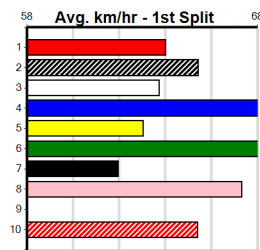

JVDM GREEN LIGHT ON PODCAST

Distance: 300m, Race Type: Grade 5 T3, Total Prizemoney: $1,530
1st: $1,000, 2nd: $320, 3rd: $160, 4th: $50

Watchdog Tips:

Bet:

Table with columns: Form Box, Wgt, Dist, Track, Date, Time, BON, Margin, 1st/2nd (Time), PIR, Checked, Comment, WR, Split 1, S/P, Grade

KYANITE KAZ [5]
BD Dog Mar-21 Sire: FERNANDO BALE Dam: LADY CEECEE
Owner(s): J Leek
Trainer: Jodie Leek (Warrandyte)
Winning Distances: < 300m (0) 300 - 399m (1) 400 - 499m (3) 500 - 599m (0) 600 - 699m (0) > 700m (0)
Winning Weights: 30.0(1) 30.9(1) 31.2(1) 31.3(1)
Box History table and Prize Best Starts table included.

FIREBIRD FLYER [5]
RF Bitch Apr-21 Sire: ORSON ALLEN Dam: COME ON CHARLIZE
Owner(s): T Gottsche
Trainer: Trevor Gottsche (Healesville)
Winning Distances: < 300m (0) 300 - 399m (4) 400 - 499m (0) 500 - 599m (0) 600 - 699m (0) > 700m (0)
Winning Weights: 24.7(1) 25.1(1) 25.5(1) 26.8(1)
Box History table and Prize Best Starts table included.

YOU'RE IN LUCK [5]
BD Bitch Mar-21 Sire: MOREIRA Dam: DASH TA FAME
Owner(s): L Repici
Trainer: Lina Repici (Hampton Park)
Winning Distances: < 300m (0) 300 - 399m (2) 400 - 499m (2) 500 - 599m (3) 600 - 699m (0) > 700m (0)
Winning Weights: 23.9(1) 24.2(1) 24.3(1) 24.4(2) 24.6(2)
Box History table and Prize Best Starts table included.

BAMERA (NSW)[5]
RBD Dog May-22 Sire: WOW Dam: LET'S WIN MEISHA
Owner(s): Family Business (SYN), K Reid, G Reid, T Reid
Trainer: Terrence Reid (Yuroke)
Winning Distances: < 300m (0) 300 - 399m (7) 400 - 499m (1) 500 - 599m (0) 600 - 699m (0) > 700m (0)
Winning Weights: 34.3(1) 34.5(2) 34.6(1) 34.9(2) 35.3(1) 35.4(1)
Box History table and Prize Best Starts table included.

NORTHERN REGIE [5]
BK Dog Feb-21 Sire: HOOKSY Dam: CINNAMON ROSE
Owner(s): R Rogers
Trainer: Ronald Rogers (Long Gully)
Winning Distances: < 300m (0) 300 - 399m (9) 400 - 499m (2) 500 - 599m (0) 600 - 699m (0) > 700m (0)
Winning Weights: 31.7(1) 32.0(1) 32.4(2) 32.7(1) 32.8(1) 33.0(2) 33.2(2) 33.3(1)
Box History table and Prize Best Starts table included.