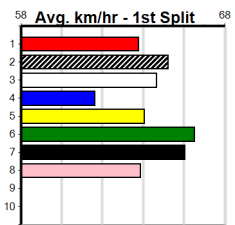

# SPORTSBET (1-4 WINS) HT2

Distance: 425m, Race Type: Restricted Win Heat, Total Prizemoney: \$2,925  
1st: \$1,950, 2nd: \$600, 3rd: \$300, 4th: \$75