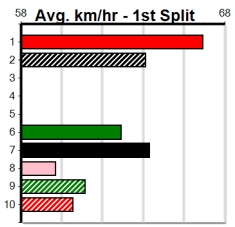

Bendigo

DREAMCHASERS - TICKETS ON SALE NO

Distance: 425m, Race Type: Maiden, Total Prizemoney: $2,535
1st: $1,680, 2nd: $520, 3rd: $260, 4th: $75

2

3:27PM

(VIC time)

Watchdog Tips:

0 0 0 0

Bet: