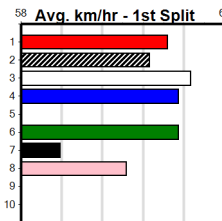

Bendigo

SPORTSBET (1-4 WINS) HT1

Distance: 425m, Race Type: Restricted Win Heat, Total Prizemoney: $2,925

1st: $1,950, 2nd: $600, 3rd: $300, 4th: $75

3
3:47PM
(VIC time)

Watchdog Tips:

0 0 0 0

Bet:

Form	Box	Weight	Dist	Track	Date	Time	BON	Margin	1st/2nd (Time)	PIR	Checked	Comment	W/R	Split 1	S/P	Grade

1 BIG SUNSHINE [5]
F D Feb-23 OUT OF RANGE ORIENTAL KAY
Trainer: Rodney Clark (Echuca Village)
5th (8) 37.7 410 HOR R9 29-Oct-24 24.00 23.25 9.50LNOSEY PARKER (23.34) S/66 . . . . 10.66 $10.60 6G
3rd (2) 37.8 390 SHP R10 01-Nov-24 22.63 21.88 5.00LHAPPY BUDDHA (22.29) S/6 . . . . 8.65 $11.00 X67
1st (1) 38.0 410 HOR R9 05-Nov-24 23.45 22.93 0.50LSUNTORY LISA (23.48) M/22 . . . . 10.58 $5.80 6G
6th (4) 37.9 410 HOR R5 09-Nov-24 24.05 22.98 10.00LBRUTALITY (23.38) M/88 . . . . 10.88 $17.90 5

Owner(s): ECHUCA SUNSHINE (SYN), R Clark, M Lord, K Tung, M Tung, B Lord

Winning Boxes

1	2	3	4	5	6	7	8
1	2	3	4	5	6	7	8
2							1
Prize	$6,775.00						
Best	FSH						
Starts	10-3-1-2						
Trk/Dst	0-0-0-0						
APM	$6320						

2 OUR JOJO [5]
BK D Jun-21 SHIMA SHINE SLINKY INKY
Trainer: James Shaw (Seymour)
5th (2) 32.3 450 SHP R6 05-Feb-24 25.93 25.48 6.50LHANNY DARRISON (25.48) S/645 . . . . 6.81 $15.40 5
6th (5) 31.6 300 HVL R11 09-Jun-24 17.21 16.75 5.50LWESTERN'S BEAR (16.85) M/6 . . . . 4.11 $20.20 5
6th (2) 31.6 300 HVL R11 16-Jun-24 17.21 16.69 5.00LMILLIE (16.86) M/4 . . . . 4.03 $21.90 5
ST (-) 34.6 425 BEN 04-Nov-24 24.39 0.01L Trial Cleared M . . . . 1of1 . $. ST

Owner(s): M Haines

Winning Boxes

1	2	3	4	5	6	7	8
1	2	3	4	5	6	7	8
1		1					1
Prize	$10,390.00						
Best	FSH						
Starts	24-3-5-0						
Trk/Dst	0-0-0-0						
APM	$206						

3 CAPTAIN STEVIE (SA)[5]
BK D Sep-22 FERAL FRANKY SWEET ON ME
Trainer: Chris Reynolds (Little River)
1st (2) 29.2 390 BAL R10 16-Oct-24 22.23 21.97 0.75LMAKE THE CUT (22.28) Q/11 . . . . 8.34 $9.30 X67
1st (4) 28.9 400 WGL R9 22-Oct-24 22.99 22.73 1.5LSWEET CANNELLONI (23.08) Q/11 . . . . 8.26 $2.50 6G
2nd (1) 29.0 390 BAL R13 30-Oct-24 22.39 21.83 0.10LHUNTER RIOT (22.38) Q/11 . . . . 8.30 $6.50 5
1st (3) 29.0 390 BAL R13 06-Nov-24 22.17 21.76 1.5LMYRNIONG STORM (22.26) M/11 . . . . 8.25 $16.00 5

Owner(s): The Nineofus (SYN), D Peckham, G Siney, B Schurgott, G Sterzl

Winning Boxes

1	2	3	4	5	6	7	8
1	2	3	4	5	6	7	8
1	2	1					
Prize	$9,395.00						
Best	FSH						
Starts	10-4-2-2						
Trk/Dst	0-0-0-0						
APM	$8116						

4 THIRTY SECONDS [5]
BE D May-22 FERNANDO BALE EYE WILL REIGN
Trainer: John Paraskevas (Pearcedale)
1st (4) 31.3 300 HVL R2 13-Oct-24 16.67 16.51 3.00LFULL OF FUN (16.86) M/8 . . . . 4.03 $1.90 X67F
2nd (1) 30.7 450 SHP R12 28-Oct-24 25.53 25.13 4.00LASTON WESTERN (25.25) M/323 . . . . 6.66 $6.20 5
3rd (6) 30.7 460 GEL R5 02-Nov-24 25.90 25.53 1.75LGOT A PULSE (25.78) M/223 . . . . 6.60 $4.10 5
6th (3) 31.0 450 SHP R7 11-Nov-24 25.81 25.09 4.75LDAINTREE PEDRO (25.48) M/446 . . . . 6.63 $2.40 5

Owner(s): SPARKLE AND FADE (SYN), J Paraskevas, A Paraskevas

Winning Boxes

1	2	3	4	5	6	7	8
1	2	3	4	5	6	7	8
1		1					1
Prize	$9,580.00						
Best	24.10						
Starts	12-3-3-3						
Trk/Dst	2-1-0-0						
APM	$4716						

5 *** VACANT BOX ***
Trainer:
Owner(s):

Winning Boxes

1	2	3	4	5	6	7	8
1	2	3	4	5	6	7	8
1							
Prize							
Best							
Starts							
Trk/Dst							
APM