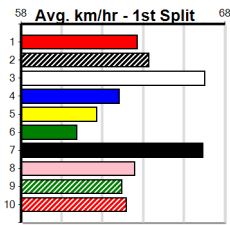

Bendigo

10

6:08PM

(VIC time)

JARROD LARKIN CONCRETING

Distance: 425m, Race Type: Mixed 6/7, Total Prizemoney: \$2,925
1st: \$1,950, 2nd: \$600, 3rd: \$300, 4th: \$75

Watchdog Tips:

0 0 0 0