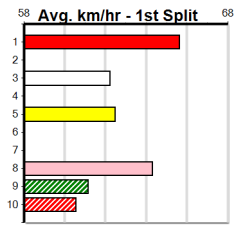

#### TRACK INFO

Track Circumference: 667m  
 Inside Top Turn: 64m  
 Track Width: 7.0m  
 Radius Home Turn: 64m

Bendigo

# RSN GREY AREAS - WEDNESDAY & FRID

Distance: 425m, Race Type: Maiden, Total Prizemoney: \$2,535  
1st: \$1,680, 2nd: \$520, 3rd: \$260, 4th: \$75

**1**  
**3:03PM**  
(VIC time)

**Watchdog Tips:** 0 0 0 0 **Bet:** .