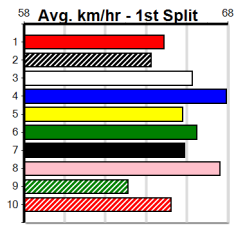

Bendigo

7
5:07PM
(VIC time)

HIP POCKET BENDIGO

Distance: 425m, Race Type: Mixed 4/5, Total Prizemoney: $3,360
1st: $2,250, 2nd: $690, 3rd: $345, 4th: $75

Watchdog Tips:

0	0	0	0

Bet: [ ]

Form Box Weight Dist Track Date Time BON Margin 1st/2nd (Time) PIR Checked Comment W/R Split 1 S/P Grade

1		ASTON MONARCHY [5]												Winning Boxes												
BK	B	Mar-22				FERNANDO BALE				ASTON DINNIGAN				1	2	3	4	5	6	7	8					
Trainer: Ann Panetta (Melton West)																										
1st	(1)	28.6	390	BAL	R10	23-Oct-24	22.27	21.71	2.00	FRONT COVER (22.40)	Q/11	.	.	.	8.35	$7.60	5H	Prize Best	$14,847.50							
3rd	(6)	28.7	390	BAL	R10	30-Oct-24	22.44	21.83	9.00	SERIAL STICKER (21.83)	S/33	.	.	.	8.52	$28.50	5F	Starts	24.10							
5th	(2)	28.9	400	GEL	R12	02-Nov-24	23.12	22.24	9.00	ROSCOE BALE (22.52)	M/44	.	.	.	8.55	$5.50	5H	Trk/Dst	42-8-6-11							
7th	(7)	28.8	425	BEN	R10	08-Nov-24	24.38	23.76	8.50	LPAT ABILITY (23.80)	M/455	.	.	.	6.54	$19.30	5	APM	12-2-2-5							
Owner(s): R Borda																		APM	$7770							

2		ASTON OPHELIA [5]												Winning Boxes												
BK	B	Dec-21				FERNANDO BALE				ASTON CRYSTAL				1	2	3	4	5	6	7	8					
Trainer: Mark Johnson (Ross Creek)																										
7th	(4)	27.0	390	BAL	R14	25-Sep-24	22.83	22.31	6.00	COOL NATURE (22.43)	M/77	.	.	.	8.73	.	5	Prize Best	$17,885.00							
1st	(5)	26.5	425	BEN	R11	02-Oct-24	23.88	23.88	2.75	PANDA BELLA (24.07)	M/111	.	.	.	6.54	$3.00	SH	Starts	23.88							
1st	(7)	26.6	425	BEN	R6	11-Oct-24	24.13	23.69	0.10	MAGNET MOVER (24.13)	M/535	.	.	SW	6.65	$2.50	SF	Trk/Dst	36-10-2-3							
8th	(7)	27.5	525	MEA	R12	04-Nov-24	30.78	29.95	8.00	LWILD SERENA (30.22)	M/2358	.	.	.	5.14	$15.80	5	APM	2-2-0-0							
Owner(s): R Borda																		APM	$8331							

3		BLACK COMPASS [5]												Winning Boxes												
BK	D	Aug-20				MY REDEEMER				SHOUT OUT LOUD				1	2	3	4	5	6	7	8					
Trainer: Brian Brown (Axeedale)																										
5th	(7)	32.4	390	SHP	R4	14-Oct-24	22.64	21.74	6.00	GOLDEN LADY (22.24)	M/75	.	.	.	8.79	$2.40	5F	Prize Best	$88,222.50							
1st	(6)	32.4	390	SHP	R4	21-Oct-24	21.93	21.62	7.00	LINTER SPARKLE (22.41)	M/11	.	.	.	8.43	$2.20	VET	Starts	23.77							
1st	(1)	32.6	410	HOR	R11	29-Oct-24	23.25	23.25	2.25	LPATRICE LASS (23.40)	Q/21	.	.	.	10.25	$1.30	5	Trk/Dst	104-23-23-12							
3rd	(1)	32.3	425	BEN	R12	08-Nov-24	24.50	23.76	8.00	LIF HE COULD (23.96)	M/464	.	.	.	6.64	$1.80	5	APM	22-3-3-2							
Owner(s): BULLET (SYN), L Brown, B Brown																		APM	$11103							

4		POWER OUT [4]												Winning Boxes												
WBK	B	Dec-21				MY REDEEMER				BOQUILLA				1	2	3	4	5	6	7	8					
Trainer: Andrea Chapple (Exford)																										
2nd	(7)	28.9	400	GEL	R5	18-Oct-24	22.94	22.40	6.00	SHEEZEL (22.53)	M/32	.	.	.	8.54	$4.10	SH	Prize Best	$69,805.00							
1st	(7)	29.0	400	GEL	R8	25-Oct-24	22.53	22.53	5.00	LLEO BALE (22.87)	Q/11	.	.	SW	8.24	$48.80	SF	Starts	23.81							
3rd	(7)	29.0	450	BAL	R8	31-Oct-24	25.57	25.08	7.00	LASTON FANTASTIC (25.08)	M/433	.	.	.	6.63	$2.60	X45	Trk/Dst	43-19-7-6							
1st	(5)	28.9	425	BEN	R8	08-Nov-24	23.81	23.76	2.75	LWHERE'S WALTER (23.99)	Q/111	.	.	.	6.41	$2.00	X45	APM	1-1-0-0							
Owner(s): M Carter																		APM	$29209