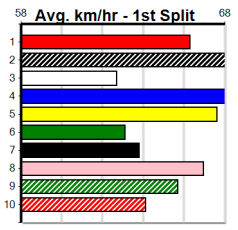

BENDIGO ADVERTISER

Distance: 500m, Race Type: Mixed 4/5, Total Prizemoney: $3,875
1st: $2,600, 2nd: $800, 3rd: $400, 4th: $75

6
4:47PM
(VIC time)

Watchdog Tips: 0 0 0 0 Bet: .

Main racing data table with columns: Form, Box, Weight, Dist, Track, Date, Time, BON, Margin, 1st/2nd (Time), PIR, Checked, Comment, W/R, Split 1, S/P, Grade. It contains 9 race sections, each with a header, horse details, and a 'Winning Boxes' summary table.