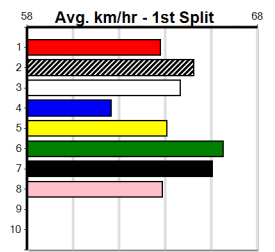

SPORTSBET (1-4 WINS) HT2

Distance: 425m, Race Type: Restricted Win Heat, Total Prizemoney: $2,925
1st: $1,950, 2nd: $600, 3rd: $300, 4th: $75

Watchdog Tips: [ ] [ ] [ ] [ ] [ ] Bet: [ ]

Form Box Wgt Dist Track Date Time BON Margin 1st/2nd (Time) PIR Checked Comment WR Split 1 S/P Grade

GOSSIP GIRL [5]
BK Bitch Mar-22 Sire: EQUALIZER Dam: UTOPIA
Owner(s): SEE THE DREAM (SYN), S Buccilli, B Buccilli
Trainer: Peter Frost (Heathcote)
Winning Distances: < 300m (0) 300 - 399m (1) 400 - 499m (2) 500 - 599m (0) 600 - 699m (0) > 700m (0)
Winning Weights: 27.2(1) 27.8(2)
2nd (1) 27.1 350 HVL R3 23-Sep-24 19.73 19.25 2.50L RAGING ELSA (19.56) M/2 6.70 $3.30 T3-RW
4th (8) 27.4 450 SHP R7 03-Oct-24 25.97 25.46 3.75L IRINKA ASHLEY (25.72) M/544 7.02 $3.30 T3-RW
3rd (7) 27.2 390 BAL R10 07-Oct-24 23.02 22.52 7.50L MINI MILKY (22.52) S/83 8.69 $14.50 T3-RW
6th (3) 27.6 390 SHP R4 17-Oct-24 23.09 22.22 8.00L GO A BEE (22.55) S/76 8.77 $4.60 T3-7
4th (1) 27.8 425 BEN R2 23-Oct-24 24.51 24.02 3.00L EXPULSED (24.31) M/744 6.73 $11.20 T3-7
1st (6) 27.8 450 SHP R10 31-Oct-24 25.48 25.48 0.50L PUZZLE AVENUE (25.51) Q/111 6.65 $13.60 T3-RW
1st (2) 27.8 425 BEN R9 04-Nov-24 24.11 23.81 2.25L TWILIGHT SLEUTH (24.26) Q/111 6.58 $2.40 T3-7
5th (2) 27.7 450 SHP R5 11-Nov-24 25.91 25.09 4.50L LITTLE MINNIE (25.61) M/664 6.83 $7.60 5
Last 3 wins NOT included above
1st (6) 27.2 390 SHP R1 22-Aug-24 22.40 22.33 0.75L FAWN DINGO (22.44) M/11 8.59 $3.20 T3-M

Box History
Bx 1st 2nd 3rd 4th 5th 6th 7th 8th
1 1 1 1 1 1 1 1
2 1 1 1 1 1 1 1
3 1 1 1 1 1 1 1
4 1 1 1 1 1 1 1
5 1 1 1 1 1 1 1
6 2 1 1 1 1 1 1
7 1 1 1 1 1 1 1
8 1 1 1 1 1 1 1
Prize Best $6105.00
Starts 24.11(2)-4/11/24
Trk/Dts 22-3-5-5
APM 6-1-1-1 4250

LIFE'S LESSON [5]
BD Bitch Oct-22 Sire: FERAL FRANKY Dam: CALL ME BUBBLES
Owner(s): BEV AND DANIEL (SYN), B Pell, D Pell
Trainer: Daniel Pell (Toolleen)
Winning Distances: < 300m (0) 300 - 399m (0) 400 - 499m (3) 500 - 599m (0) 600 - 699m (0) > 700m (0)
Winning Weights: 29.3(1) 29.4(1) 29.6(1)
8th (4) 29.3 425 BEN R9 21-Jun-24 24.79 23.62 13.00L LULU'S RIDE (23.94) M/557 6.61 $20.70 X67
2nd (2) 29.1 410 HOR R3 25-Jun-24 23.55 23.07 5.00L LILYDALE (23.20) Q/22 10.51 $6.30 7
2nd (8) 28.9 410 HOR R2 02-Jul-24 23.69 23.04 0.50L LEGGETT BALE (23.67) M/11 VO 10.46 $10.90 X67
3rd (8) 28.9 390 SHP R3 06-Jul-24 22.41 22.22 3.00L ASTON TRUMAN (22.22) M/23 8.54 $2.30 X67
2nd (8) 29.4 425 BEN R3 19-Jul-24 24.48 23.78 4.00L TIMMA TURTLE TWO (24.21) Q/122 6.62 $3.90 7
1st (1) 29.4 425 BEN R9 26-Jul-24 24.09 23.79 1.00L HIGH COTTON (24.15) Q/111 6.58 $5.50 X67
1st (5) 29.3 425 BEN R3 02-Aug-24 24.23 23.70 2.50L SLICK NICK (24.39) Q/111 SW 6.59 $4.10 X67
3rd (6) 29.8 425 BEN R10 08-Nov-24 24.17 23.76 5.50L PAT ABILITY (23.80) M/532 6.60 $21.80 5
Last 3 wins NOT included above
1st (6) 29.6 425 BEN R2 31-May-24 24.32 23.72 2.50L ESPRESSO BABE (24.49) M/111 6.71 $4.00 M

Box History
Bx 1st 2nd 3rd 4th 5th 6th 7th 8th
1 1 1 1 1 1 1 1
2 1 1 1 1 1 1 1
3 1 1 1 1 1 1 1
4 1 1 1 1 1 1 1
5 1 1 1 1 1 1 1
6 1 1 1 1 1 1 1
7 1 1 1 1 1 1 1
8 2 1 1 1 1 1 1
Prize Best $7840.00
Starts 24.09(1)-26/7/24
Trk/Dts 10-3-3-2
APM 6-3-1-1 4216