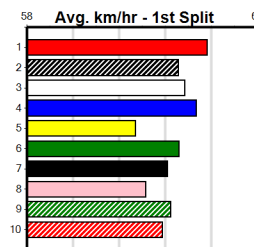

6

7

8

9

10

MANNINGS GREYHOUND COMPLEX

Distance: 500m, Race Type: Grade 5, Total Prizemoney: \$3,340
1st: \$2,230, 2nd: \$690, 3rd: \$345, 4th: \$75

Watchdog Tips: [ ] [ ] [ ] [ ] Bet: [ ]