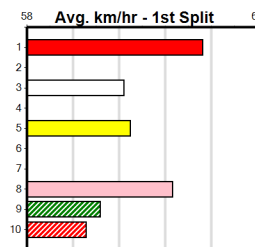

RSN GREY AREAS - WEDNESDAY & FRIDAY

Distance: 425m, Race Type: Maiden, Total Prizemoney: $2,535
1st: $1,680, 2nd: $520, 3rd: $260, 4th: $75

Watchdog Tips: ☐ ☐ ☐ ☐ ☐ **Bet:**

Form	Box	Wgt	Dist	Track	Date	Time	BON	Margin	1st/2nd (Time)	PIR	Checked	Comment	WR	Split 1	S/P	Grade

1

NIGEL DEVERE [M]
BK Dog Mar-23 Sire: FERNANDO BALE Dam: PHEME
Owner(s): BEV AND DANIEL (SYN), B Pell, D Pell
Winning Distances: < 300m (0) 300 - 399m (0) 400 - 499m (0) 500 - 599m (0) 600 - 699m (0) > 700m (0)
Winning Weights:
6th (2) 32.2 450 SHP R1 21-Oct-24 26.22 25.01 12.00 REAPER (25.42) M/366 6.74 $9.60 MH

Trainer: Daniel Pell (Toolleen)

Box History

Bx	1st	2nd	3rd	4th	5th	6th	7th	8th
1								
2						1		
3								
4								
5								
6								
7								
8								

Last 3 wins NOT included above

Prize Best	$0.00
Starts	1-0-0-0
Trk/Dts	0-0-0-0
APM	0

2

CIRCLE WORK [M]
RF Dog Jun-22 Sire: FERAL FRANKY Dam: SPEEDY BELLA
Owner(s): A Debattista
Winning Distances: < 300m (0) 300 - 399m (0) 400 - 499m (0) 500 - 599m (0) 600 - 699m (0) > 700m (0)
Winning Weights:

Trainer: Jye Formosa (Heathcote)

Box History

Bx	1st	2nd	3rd	4th	5th	6th	7th	8th
1								
2								
3								
4								
5								
6								
7								
8								

Last 3 wins NOT included above

Prize Best	$0
Starts	FSH
Trk/Dts	0-0-0-0
APM	0

3

HENCHMEN [M]
BK Dog Oct-22 Sire: FLYING RICCIARDO Dam: ZIPPING POPPY
Owner(s): Eye Candy (SYN), C Wilk, K Gorman
Winning Distances: < 300m (0) 300 - 399m (0) 400 - 499m (0) 500 - 599m (0) 600 - 699m (0) > 700m (0)
Winning Weights:
3rd (2) 29.6 435 SLE R2 18-Aug-24 25.07 24.18 4.00L KELLY JANE (24.81) M/222 5.40 $5.60 M
2nd (1) 29.4 435 SLE R1 21-Aug-24 25.23 24.64 1.5L EXTREME BEAST (25.13) M/222 5.40 $9.10 M
4th (1) 29.3 400 WGL R1 27-Aug-24 23.42 22.90 2.00L ARKA NOBLE (23.29) Q/11 8.36 $7.00 M
2nd (4) 29.2 435 SLE R1 01-Sep-24 25.46 24.45 3.00L HAMMER (25.26) Q/122 5.42 $4.60 M
6th (4) 29.2 390 SHP R2 05-Sep-24 23.05 22.17 6.00L SUPER POTATO (22.65) M/75 8.84 $6.90 T3-M
3rd (2) 29.2 435 SLE R2 11-Sep-24 25.37 24.22 13.00L RECKLESS (24.51) Q/453 5.37 $12.10 M
4th (2) 28.9 435 SLE R2 18-Sep-24 25.59 24.68 7.00L SONGKRAN (25.13) Q/344 V10 5.44 $5.60 T3-M
ST (-) 30.2 400 WGL 07-Nov-24 23.27 1.5L Trial Cleared M/21 2of4 . ST

Trainer: Christian Wilk (Tanjil South)

Box History

Bx	1st	2nd	3rd	4th	5th	6th	7th	8th
1		1		1				
2			2	1				
3								
4		1				1		
5								
6								
7								
8								

Last 3 wins NOT included above

Prize Best	$1585.00
Starts	7-0-2-2
Trk/Dts	0-0-0-0
APM	961

4

POWDER DRY [M]
BK Dog Mar-23 Sire: BEAST UNLEASHED Dam: MINNIE BANJO
Owner(s): G Comans
Winning Distances: < 300m (0) 300 - 399m (0) 400 - 499m (0) 500 - 599m (0) 600 - 699m (0) > 700m (0)
Winning Weights:

Trainer: John Caulfield (Pyramid Hill)

Box History

Bx	1st	2nd	3rd	4th	5th	6th	7th	8th
1								
2								
3								
4								
5								
6								
7								
8								

Last 3 wins NOT included above

Prize Best	$0
Starts	FSH
Trk/Dts	0-0-0-0
APM	0