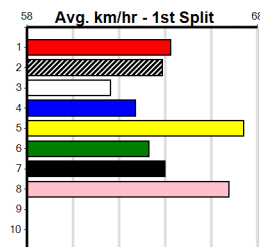

GRAY'S BENDIGO (1-3 WINS)

Distance: 500m, Race Type: Restricted Win, Total Prizemoney: $3,340
1st: $2,230, 2nd: $690, 3rd: $345, 4th: $75

Watchdog Tips:

Bet:

Form Box Wgt Dist Track Date Time BON Margin 1st/2nd (Time) PIR Checked Comment WR Split 1 S/P Grade

GOLIATH [6] BK Dog Jul-22 Sire: BLACK MAGIC OPAL Dam: FEIKUAI DONNA
Owner(s): Pedal to the Metal (SYN), S Buccilli, B Buccilli, P Natoli, L Coco
Trainer: Peter Frost (Heathcote)
Winning Distances: < 300m (0) 300 - 399m (0) 400 - 499m (1) 500 - 599m (1) 600 - 699m (0) > 700m (0)
Winning Weights: 34.7(1) 35.7(1)
F (1) 35.8 525 MEP R3 15-May-24 0.00 30.12 . UPON BALE (30.53) Q/4 . V28 . 5.15 $1.70 X67
5th (5) 35.4 461 HOB R8 29-Aug-24 26.71 25.62 6.00L BUN TORNADO (26.28) 0 SO 5.37 $3.00 5
3rd (7) 35.4 461 DHO R8 03-Sep-24 26.33 25.82 4.25L HARD STYLE LEON (26.02) 0 B2 C 5.21 $9.00 5
5th (7) 35.7 461 DHO R7 10-Sep-24 26.36 25.70 6.50L SURVEILLANCE (25.90) 0 SO C 5.18 $4.80 5
F (4) 34.8 425 BEN R1 04-Oct-24 0.00 23.88 . LIGHTNING RANGE (24.05) M/888 . VO . 8.27 $3.90 X67
2nd (1) 34.8 390 SHP R3 14-Oct-24 22.54 21.74 3.25L LEONESSA (22.32) M/73 . . . 8.82 $3.00 X67
4th (2) 34.5 450 SHP R10 21-Oct-24 25.80 25.01 11.00 GREYSYND SAMMY (25.03) M/366 . . . 6.89 $5.30 X67
1st (3) 34.7 450 SHP R9 01-Nov-24 25.21 25.11 3.00L WILLOW SKYE (25.42) Q/222 . . . 6.61 $3.50 X67
Last 3 wins NOT included above
1st (1) 35.7 525 MEP R1 24-Apr-24 30.19 29.79 5.50L DUPLICITOUS (30.55) Q/1111 . . . 5.15 $1.60 M
Prize Best $5420.00 FSH
Starts 11-2-2-1
Trk/Dts 0-0-0-0
APM 3334

RED ED [5] F Dog Aug-22 Sire: SH AVATAR Dam: ROCKIN' ROSIE
Owner(s): Luke And Rebecca (SYN), L Spargo, R Berry
Trainer: Luke Spargo (Seymour)
Winning Distances: < 300m (0) 300 - 399m (1) 400 - 499m (2) 500 - 599m (0) 600 - 699m (0) > 700m (0)
Winning Weights: 28.8(1) 29.0(1) 29.5(1)
6th (5) 29.8 390 SHP R13 16-Sep-24 22.69 22.08 5.00L TREND SETTER (22.35) M/36 . . . 8.51 $4.30 5
8th (8) 30.1 300 HVL R12 22-Sep-24 17.20 16.59 8.50L SAILPLANE (16.63) M/7 . . . 4.08 $17.10 5
3rd (3) 29.4 390 SHP R4 30-Sep-24 22.65 22.08 3.5L LEAP OF FAITH (22.42) Q/44 . . . 8.78 $4.70 RW
2nd (1) 29.4 390 SHP R13 07-Oct-24 22.30 22.08 0.50L PROPERTY MOGUL (22.27) M/42 . . . 8.59 $21.80 5
7th (8) 29.5 450 SHP R6 14-Oct-24 26.14 25.13 15.00 GLISTENING (25.13) M/567 . . . 6.91 $11.30 5
5th (7) 29.6 390 SHP R13 21-Oct-24 22.50 21.62 5.50L TAKE A SHINE (22.13) Q/33 . . . 8.75 $9.90 5
7th (7) 29.6 450 SHP R7 28-Oct-24 26.02 25.13 10.00 NOCTILUCENT (25.35) M/477 . . . 6.76 $46.40 SH
4th (6) 29.8 450 SHP R11 01-Nov-24 25.87 25.11 9.00L LILYDALE (25.25) M/855 . . . 7.04 $15.20 5
Last 3 wins NOT included above
1st (6) 29.0 400 WGL R1 21-May-24 23.06 22.56 3.75L SECRET WITHIN (23.31) Q/11 . . . 8.43 $7.20 M
1st (2) 28.8 435 SLE R4 28-Jul-24 24.90 24.46 4.25L CHICKEN BURGER (25.19) Q/111 . SW . 5.30 $12.50 X67F
1st (5) 29.5 400 HVL R10 01-Sep-24 16.76 16.40 0.50L CLASSIC WYNSTAN (16.79) M/4 . . . 3.98 $1.50 X67
Prize Best $16040.00 FSH
Starts 19-3-5-3
Trk/Dts 0-0-0-0
APM 8851