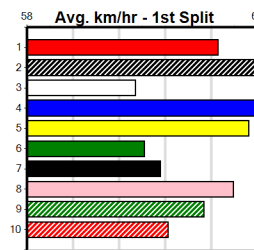

BENDIGO ADVERTISER

Distance: 500m, Race Type: Mixed 4/5, Total Prizemoney: $3,875
1st: $2,600, 2nd: $800, 3rd: $400, 4th: $75

Watchdog Tips:

Bet:

Table with columns: Form Box, Wgt, Dist, Track, Date, Time, BON, Margin, 1st/2nd (Time), PIR, Checked, Comment, WR, Split 1, S/P, Grade

MULTI MATT [4]
WBK Dog Oct-20 Sire: MEPUNGA BLAZER Dam: MEPUNGA MOLLY
Owner(s): Hammy (SYN), G Farrugia, W Gallagher, M Field
Trainer: Mark Johnson (Ross Creek)

Box History table for Multi Matt [4] showing race results across 8 races.

FERNANDO DUKE [4]
BD Dog Sep-21 Sire: FERNANDO BALE Dam: JAGUAR JESSIE
Owner(s): The Two Guys (SYN), N Guy, W Guy
Trainer: Kayla Cottrell (Pearcedale)

Box History table for Fernando Duke [4] showing race results across 8 races.

DOLLAR SIGNS [4]
WF Dog Jan-21 Sire: ORSON ALLEN Dam: MEPUNGA FOCUS
Owner(s): A Debattista
Trainer: Aaron Debattista (Toolleen)

Box History table for Dollar Signs [4] showing race results across 8 races.

PACKHAM PRINCE (NSW)[5]
BK Dog Jul-21 Sire: SUPERIOR PANAMA Dam: NANGAR GIFT
Owner(s): Luke And Rebecca (SYN), L Spargo, R Berry
Trainer: Luke Spargo (Seymour)

Box History table for Packham Prince (NSW)[5] showing race results across 8 races.

GARRY STUN ON [4]
WBE Dog Dec-20 Sire: FULLY LOADED Dam: EXPRESS ANGEL
Owner(s): M Reid
Trainer: Cole Brett (Kurunjang)

Box History table for Garry Stun On [4] showing race results across 8 races.

1

2

3

4

5