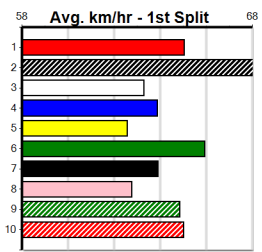

Bendigo
12
6:50PM
(VIC time)

AVARD CIVIL

Distance: 425m, Race Type: Grade 5, Total Prizemoney: $2,925
1st: $1,950, 2nd: $600, 3rd: $300, 4th: $75

Watchdog Tips: ☐ ☐ ☐ ☐ ☐ ☐

Bet:

Form Box	Wgt	Dist	Track	Date	Time	BON	Margin	1st/2nd (Time)	PIR	Checked	Comment	WR	Split 1	S/P	Grade

TUFF TOBY [5]
BK Dog Jul-22 Sire: FERAL FRANKY Dam: MISS ROXY
Owner(s): D Klemke
Winning Distances: < 300m (0) 300 - 399m (0) 400 - 499m (5) 500 - 599m (0) 600 - 699m (0) > 700m (0)
Winning Weights: 34.8(1) 35.4(1) 35.8(1) 36.5(2)

6th (4)	36.3	400	GEL	R12	06-Aug-24	23.16	22.31	6.00L IF HE COULD (22.77)	M/46	.	.	.	8.68	$11.30	6G
4th (1)	36.4	425	BEN	R3	14-Aug-24	24.43	23.98	6.50L FABIO GIBLET (23.98)	M/233	.	.	.	6.55	$2.50	T3-6
7th (3)	36.5	400	GEL	R10	20-Aug-24	23.27	22.49	7.00L NOTORIOUS BLAZE (22.79)	M/67	.	.	.	8.77	$3.90	6G
1st (1)	35.8	450	WBL	R5	26-Aug-24	25.71	25.68	6.50L MATETSI (26.14)	Q/111	.	SW	.	6.67	$1.90	X67
8th (4)	36.0	450	BAL	R7	06-Sep-24	26.38	25.54	11.00 ABLETT FLYER (25.63)	S/678	.	.	.	6.79	$10.90	5
1st (7)	35.4	460	GEL	R6	24-Sep-24	26.16	25.77	2.00L SHE'S WIRED (26.29)	Q/111	.	.	.	6.54	$3.60	5
7th (3)	35.1	400	WGL	R11	29-Oct-24	23.50	22.29	13.00 ROSS STREET PETE (22.61)	S/24	.	.	.	8.53	$8.00	5NP
1st (4)	34.8	400	GEL	R5	05-Nov-24	22.69	22.46	2.00L HAVANA MAGIC (22.82)	M/11	.	.	.	8.28	$3.20	5

Last 3 wins NOT included above

1st (4)	36.5	400	GEL	R2	30-Apr-24	22.95	22.73	6.50L ASTON NAXXAR (23.40)	M/11	.	.	.	8.59	$6.90	M
1st (1)	36.5	425	BEN	R10	17-Jul-24	24.18	24.18	8.50L LADY AMRON (24.74)	M/111	.	.	.	6.60	$3.00	T3-7

Trainer: Dallan Klemke (Lara)

Box History

Bx	1st	2nd	3rd	4th	5th	6th	7th	8th
1	2	1	1	2				
2								
3				1	1			3
4	2					1		1
5								
6				1		1		
7	1							
8								

Prize Best Starts Trk/Dts APM: $5545.00, 24.18(1)-17/7/24, 17-5-1-0, 3-1-0-0, 3413

SUN IN CUBA [5]
BK Bitch Feb-22 Sire: FERNANDO BALE Dam: TIME TO TALK
Owner(s): A Galea
Winning Distances: < 300m (0) 300 - 399m (4) 400 - 499m (1) 500 - 599m (0) 600 - 699m (0) > 700m (0)
Winning Weights: 28.3(1) 28.4(1) 28.9(1) 29.2(1) 29.3(1)

2nd (3)	29.3	350	HVL	R6	08-Sep-24	19.20	18.95	1.25L STIFLER (19.13)	M/3	.	.	.	6.59	$8.30	RWH
6th (3)	29.2	350	HVL	R5	15-Sep-24	19.87	19.34	8.00L STIFLER (19.34)	M/7	.	.	.	6.65	$13.60	RWF
5th (3)	29.4	350	HVL	R6	22-Sep-24	19.33	18.92	3.25L FIBULARIS (19.12)	M/7	.	.	.	6.59	$14.20	FFA
7th (3)	28.7	400	GEL	R12	27-Sep-24	22.98	22.22	6.50L PARIS BALE (22.53)	M/47	.	.	.	8.51	$4.20	5
5th (1)	28.6	425	BEN	R2	04-Oct-24	24.55	23.88	6.00L GLISTENING (24.16)	M/345	.	.	.	6.73	$3.50	RW
2nd (4)	28.7	350	HVL	R7	13-Oct-24	19.33	19.03	1.00L MYALL MANNERED (19.27)	M/5	.	.	.	6.64	$3.60	5
5th (7)	29.0	350	HVL	R9	20-Oct-24	20.06	19.25	8.00L DEROGATIVE (19.51)	M/6	.	.	.	6.80	$3.70	5H
1st (8)	28.9	350	HVL	R8	10-Nov-24	19.39	19.39	0.25L CASHED OUT (19.40)	M/4	.	.	.	6.56	$5.60	5

Last 3 wins NOT included above

1st (1)	28.4	425	BEN	R2	12-Apr-24	23.98	23.73	2.50L IF HE COULD (24.15)	M/111	.	.	.	6.50	$8.00	X67
1st (5)	29.3	350	HVL	R3	11-Aug-24	19.52	19.01	2.00L HEYFIELD HONEY (19.66)	M/5	.	SW	.	6.73	$5.50	X67H
1st (2)	29.2	350	HVL	R4	18-Aug-24	19.58	19.07	1.25L FROG MARCH (19.66)	M/3	.	.	.	6.63	$3.60	X67F