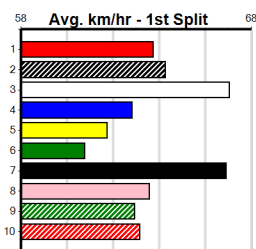

JARROD LARKIN CONCRETING

Distance: 425m, Race Type: Mixed 6/7, Total Prizemoney: $2,925
1st: $1,950, 2nd: $600, 3rd: $300, 4th: $75

Watchdog Tips: ☐ ☐ ☐ ☐ ☐ Bet: ☐ ☐ ☐ ☐ ☐

MISS PATSY [6]
BK Bitch Jul-22 Sire: FERAL FRANKY Dam: MISS ROXY
Owner(s): D Klemke
Trainer: Dallen Klemke (Lara)

Winning Distances: < 300m (0) 300 - 399m (0) 400 - 499m (2) 500 - 599m (0) 600 - 699m (0) > 700m (0)
Winning Weights: 30.5(1) 31.4(1)

Rank	Box	Dist	Track	Date	Time	BON	Margin	1st/2nd (Time)	PIR	Checked	Comment	WR	Split 1	S/P	Grade
2nd (3)	31.3	460	GEL	R9	24-Sep-24	26.02	25.77	1.25L TOXIC SLIME (25.94)	Q/111				6.54	$1.90	7
2nd (1)	31.1	410	HOR	R3	01-Oct-24	23.52	22.85	0.75L TAKE THE STEPS (23.47)	Q/11				10.38	$6.20	7
2nd (7)	31.0	400	GEL	R10	07-Oct-24	22.79	22.73	0.75L COME AND SEE (22.73)	M/32				8.58	$10.90	X67
1st (8)	30.5	435	SLE	R3	13-Oct-24	24.45	24.07	2.50L SELECT MILLS (24.62)	M/211				5.28	$3.20	X67
7th (6)	30.5	460	GEL	R3	18-Oct-24	26.67	26.00	7.00L FROG MARCH (26.21)	M/544				6.80	$11.60	RWH
2nd (6)	30.5	425	BEN	R4	25-Oct-24	24.16	23.88	4.00L CRACKERJACK TONK (23.88)	M/322				6.62	$10.30	6G
3rd (5)	30.5	400	GEL	R3	01-Nov-24	23.33	22.44	4.50L DIABLO SIXTEEN (23.03)	M/33				8.77	$5.50	X67
4th (7)	30.4	425	BEN	R1	08-Nov-24	24.43	23.76	4.50L REPRESENT (24.13)	M/544				6.77	$5.60	X67
Last 3 wins NOT included above															
1st (7)	31.4	400	GEL	R1	14-Jun-24	22.76	22.54	2.25L DRAGONELLE (22.90)	M/21				8.46	$1.70	M

Box History

Bx	1st	2nd	3rd	4th	5th	6th	7th	8th
1	1							
2		1					1	
3		4						
4								
5				1				
6		1						1
7	1	1	1					
8	1			1				1

Prize Best Starts Trk/Dts APM
$7960.00
24.16(6)-25/10/24
19-2-8-1
2-0-1-0
5316

ARI GOLD [6]
F Dog Dec-21 Sire: SUPERIOR PANAMA Dam: MAGGIE MARVEL
Owner(s): M Palmer
Trainer: Jordan Formosa (Heathcote)

Winning Distances: < 300m (0) 300 - 399m (2) 400 - 499m (0) 500 - 599m (0) 600 - 699m (0) > 700m (0)
Winning Weights: 34.6(1) 35.4(1)

Rank	Box	Dist	Track	Date	Time	BON	Margin	1st/2nd (Time)	PIR	Checked	Comment	WR	Split 1	S/P	Grade		
ST (-)	34.5	390	SHP		30-Oct-23	22.39		3.5L Trial Cleared	M/32				2of4		8.43	ST	
1st (1)	34.6	390	SHP	R1	13-Nov-23	22.41	21.88	4.00L MYSTERY TERMS (22.69)	M/41				VO		8.67	$1.50	M
3rd (7)	34.7	390	SHP	R4	20-Nov-23	22.42	21.80	6.50L LAKEVIEW VINCENT (21.99)	S/74						8.74	$5.20	X67H
4th (4)	35.1	390	SHP	R3	27-Nov-23	22.39	21.86	4.50L LAKEVIEW VINCENT (22.07)	M/55						8.67	$20.60	X67F
1st (5)	35.4	390	SHP	R4	04-Dec-23	22.50	21.68	4.75L FRANK GRIMES (22.83)	M/11				SW		8.65	$4.20	X67
ST (-)	34.5	390	SHP		14-Oct-24	22.39		0.25L Trial Cleared	M/23				1of5				ST
6th (1)	35.1	390	SHP	R10	28-Oct-24	23.04	21.85	15.00L COSMIC REWARD (22.05)	M/76						9.95	$11.00	X67
4th (8)	34.8	390	SHP	R10	11-Nov-24	22.61	21.77	7.00L ZESTY BOY (22.16)	S/66						8.73	$9.50	X67
Last 3 wins NOT included above																	

Box History

Bx	1st	2nd	3rd	4th	5th	6th	7th	8th
1	1	1					1	
2								
3								
4								
5	1			1				
6		1						
7			1					
8				1				

Prize Best Starts Trk/Dts APM
$5737.86
FSH
8-2-2-1
0-0-0-0
1052