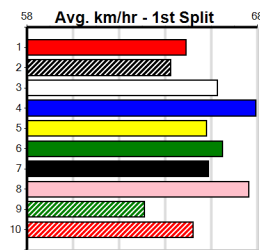

HIP POCKET BENDIGO

Distance: 425m, Race Type: Mixed 4/5, Total Prizemoney: $3,360
1st: $2,250, 2nd: $690, 3rd: $345, 4th: $75

Watchdog Tips:

Bet:

Form Box Wgt Dist Track Date Time BON Margin 1st/2nd (Time) PIR Checked Comment W/R Split 1 S/P Grade

ASTON MONARCHY [5]
BK Bitch Mar-22
Sire: FERNANDO BALE Dam: ASTON DINNIGAN
Trainer: Ann Panetta (Melton West)
Winning Distances: < 300m (0) 300 - 399m (4) 400 - 499m (4) 500 - 599m (0) 600 - 699m (0) > 700m (0)
Winning Weights: 28.3(1) 28.4(1) 28.6(1) 28.7(1) 28.8(2) 29.0(1) 29.1(1)
1st (8) 28.3 425 BEN R5 25-Sep-24 24.32 24.05 4.50L SINGLE FLICKER (24.63) M/111 . . . 6.51 $1.80 5
1st (4) 28.4 425 BEN R8 02-Oct-24 24.10 23.88 3.75L IN SECRET (24.34) M/111 . . . 6.49 $3.00 SH
3rd (8) 28.3 425 BEN R6 11-Oct-24 24.14 23.69 0.25L ASTON OPHELIA (24.13) Q/111 . . . 6.49 $4.60 SF
7th (6) 28.5 400 GEL R6 18-Oct-24 23.29 22.40 13.00 LEO BALE (22.40) M/67 . . . 8.73 $79.00 SH
1st (1) 28.6 390 BAL R10 23-Oct-24 22.27 21.71 2.00L FRONT COVER (22.40) Q/11 . . . 8.35 $7.60 5H
3rd (6) 28.7 390 BAL R10 30-Oct-24 22.44 21.83 9.00L SERIAL STICKER (21.83) S/33 . . . 8.52 $28.50 5F
5th (2) 28.9 400 GEL R12 02-Nov-24 23.12 22.24 9.00L ROSCOE BALE (22.52) M/44 . . . 8.55 $5.50 5H
7th (7) 28.8 425 BEN R10 08-Nov-24 24.38 23.76 8.50L PAT ABILITY (23.80) M/455 . . . 6.54 $19.30 5
Last 3 wins NOT included above
1st (6) 29.1 350 HVL R4 21-Jun-24 19.67 19.54 2.25L URANA RHINO (19.82) M/1 . . . 6.54 $1.50 T3-RW
1st (3) 28.8 350 HVL R8 12-Jul-24 19.61 19.47 1.75L ASSUME KEALY (19.73) Q/1 . . . SW 6.45 $1.70 T3-5
1st (4) 28.7 400 GEL R12 27-Aug-24 22.57 22.57 1.25L WESTERN'S BEAR (22.65) M/11 . . . 8.33 $2.50 5

Box History table for Aston Monarchy with columns Bx, 1st, 2nd, 3rd, 4th, 5th, 6th, 7th, 8th and Prize Best Starts Trk/Dts APM.

ASTON OPHELIA [5]
BK Bitch Dec-21
Sire: FERNANDO BALE Dam: ASTON CRYSTAL
Trainer: Mark Johnson (Ross Creek)
Winning Distances: < 300m (0) 300 - 399m (0) 400 - 499m (10) 500 - 599m (0) 600 - 699m (0) > 700m (0)
Winning Weights: 26.3(1) 26.4(2) 26.5(1) 26.6(3) 26.7(1) 26.9(1) 27.9(1)
1st (5) 26.7 400 GEL R6 06-Aug-24 22.31 22.31 4.25L RUSHMORE RED (22.60) M/31 . . . SW 8.43 $9.90 X45
2nd (6) 26.4 390 WBL R4 29-Aug-24 22.37 22.08 1.25L MATTY BOY (22.29) M/75 . . . 9.00 $5.90 5
4th (4) 26.6 375 BHL R8 01-Sep-24 22.22 21.68 5.50L HAWAII SUNRISE (21.83) . . . $2.60 X34
5th (8) 27.0 460 GEL R8 10-Sep-24 26.21 25.68 6.50L SPRITELY SIAN (25.76) M/466 . . . 6.76 $6.80 X45
7th (4) 27.0 390 BAL R14 25-Sep-24 22.83 22.31 6.00L COOL NATURE (22.43) M/77 . . . 8.73 5
1st (5) 26.5 425 BEN R11 02-Oct-24 23.88 23.88 2.75L PANDA BELLA (24.07) M/111 . . . 6.54 $3.00 SH
1st (7) 26.6 425 BEN R6 11-Oct-24 24.13 23.69 0.10L MAGNET MOVER (24.13) M/535 . . . SW 6.65 $2.50 SF
8th (7) 27.5 525 MEA R12 04-Nov-24 30.78 29.95 8.00L WILD SERENA (30.22) M/2358 . . . 5.14 $15.80 5
Last 3 wins NOT included above
1st (7) 26.6 450 BAL R7 21-Apr-24 25.70 25.70 6.50L QUESTION BALE (26.12) S/611 . . . 6.78 $4.00 5
1st (3) 26.4 400 GEL R5 21-May-24 22.49 22.48 3.25L TALK OUT LOUD (22.71) Q/11 . . . SW 8.39 $5.00 5
1st (8) 26.6 410 HOR R12 25-Jun-24 23.51 23.07 0.50L ZODIAC BALE (23.55) M/22 . . . 10.53 $18.10 5