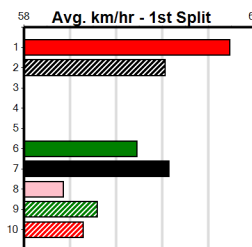

DREAMCHASERS - TICKETS ON SALE NOW

2

3:27PM

(VIC time)

Distance: 425m, Race Type: Maiden, Total Prizemoney: $2,535
1st: $1,680, 2nd: $520, 3rd: $260, 4th: $75

Watchdog Tips: ☐ ☐ ☐ ☐ ☐ Bet:

Box History

	Form	Box	Wgt	Dist	Track	Date	Time	BON	Margin	1st/2nd (Time)	PIR	Checked	Comment	W/R	Split 1	S/P	Grade		
1	FEIKUAI CALVIN [M]																		
	BD	Dog				Dec-22				Sire: HARD STYLE RICO	Dam: STRADA			Trainer: Scott Melville (Axedale)					
	Owner(s): A Steele																		
	Winning Distances: < 300m (0) 300 - 399m (0) 400 - 499m (0) 500 - 599m (0) 600 - 699m (0) > 700m (0)																		
	Winning Weights:																		
	3rd (2)	33.4	450	SHP	R2	21-Oct-24	25.58	25.01	7.50L	PANADERO STAR (25.07)	M/333	SW				6.69	$20.80	MH	
	6th (2)	32.8	450	SHP	R2	28-Oct-24	25.67	25.13	7.00L	PANADERO STAR (25.19)	S/456					6.64	$27.90	MF	
	Last 3 wins NOT included above																		
	<table border="1" style="width: 100%; border-collapse: collapse;"> <caption>Box History</caption> <thead> <tr> <th>Bx</th> <th>1st</th> <th>2nd</th> <th>3rd</th> <th>4th</th> <th>5th</th> <th>6th</th> <th>7th</th> <th>8th</th> </tr> </thead> <tbody> <tr><td>1</td><td></td><td></td><td></td><td></td><td></td><td></td><td></td><td></td></tr> <tr><td>2</td><td></td><td></td><td>1</td><td></td><td></td><td>1</td><td></td><td></td></tr> <tr><td>3</td><td></td><td></td><td></td><td></td><td></td><td></td><td></td><td></td></tr> <tr><td>4</td><td></td><td></td><td></td><td></td><td></td><td></td><td></td><td></td></tr> <tr><td>5</td><td></td><td></td><td></td><td></td><td></td><td></td><td></td><td></td></tr> <tr><td>6</td><td></td><td></td><td></td><td></td><td></td><td></td><td></td><td></td></tr> <tr><td>7</td><td></td><td></td><td></td><td></td><td></td><td></td><td></td><td></td></tr> <tr><td>8</td><td></td><td></td><td></td><td></td><td></td><td></td><td></td><td></td></tr> <tr> <td>Prize Best</td> <td colspan="6"></td> <td>$260.00</td> <td colspan="2"></td> </tr> <tr> <td>Starts</td> <td colspan="6"></td> <td>2-0-0-1</td> <td colspan="2">FSH</td> </tr> <tr> <td>Trk/Dts</td> <td colspan="6"></td> <td>0-0-0-0</td> <td colspan="2"></td> </tr> <tr> <td>APM</td> <td colspan="6"></td> <td>260</td> <td colspan="2"></td> </tr> </tbody> </table>																		
	2	ASTON ACTION [M]																	
BD		Dog				Nov-22				Sire: ASTON DEE BEE	Dam: ASTON SAVANNAH			Trainer: Chris Reynolds (Little River)					
Owner(s): R Borda																			
Winning Distances: < 300m (0) 300 - 399m (0) 400 - 499m (0) 500 - 599m (0) 600 - 699m (0) > 700m (0)																			
Winning Weights:																			
3rd (7)		38.3	400	GEL	R2	08-Nov-24	23.42	22.39	8.50L	QUEST FOR SPIRIT (22.84)	M/33					8.72	$32.60	M	
Last 3 wins NOT included above																			
<table border="1" style="width: 100%; border-collapse: collapse;"> <caption>Box History</caption> <thead> <tr> <th>Bx</th> <th>1st</th> <th>2nd</th> <th>3rd</th> <th>4th</th> <th>5th</th> <th>6th</th> <th>7th</th> <th>8th</th> </tr> </thead> <tbody> <tr><td>1</td><td></td><td></td><td></td><td></td><td></td><td></td><td></td><td></td></tr> <tr><td>2</td><td></td><td></td><td></td><td></td><td></td><td></td><td></td><td></td></tr> <tr><td>3</td><td></td><td></td><td></td><td></td><td></td><td></td><td></td><td></td></tr> <tr><td>4</td><td></td><td></td><td></td><td></td><td></td><td></td><td></td><td></td></tr> <tr><td>5</td><td></td><td></td><td></td><td></td><td></td><td></td><td></td><td></td></tr> <tr><td>6</td><td></td><td></td><td></td><td></td><td></td><td></td><td></td><td></td></tr> <tr><td>7</td><td></td><td></td><td>1</td><td></td><td></td><td></td><td></td><td></td></tr> <tr><td>8</td><td></td><td></td><td></td><td></td><td></td><td></td><td></td><td></td></tr> <tr> <td>Prize Best</td> <td colspan="6"></td> <td>$260.00</td> <td colspan="2">FSH</td> </tr> <tr> <td>Starts</td> <td colspan="6"></td> <td>1-0-0-1</td> <td colspan="2"></td> </tr> <tr> <td>Trk/Dts</td> <td colspan="6"></td> <td>0-0-0-0</td> <td colspan="2"></td> </tr> <tr> <td>APM</td> <td colspan="6"></td> <td>260</td> <td colspan="2"></td> </tr> </tbody> </table>																			
3		BENNY BIG BOY [M]																	
		F	Dog				Mar-22				Sire: BEAST UNLEASHED	Dam: STARS AND LIGHTS			Trainer: Wendy Hansen (Daisy Hill)				
	Owner(s): G Hansen																		
	Winning Distances: < 300m (0) 300 - 399m (0) 400 - 499m (0) 500 - 599m (0) 600 - 699m (0) > 700m (0)																		
	Winning Weights:																		
	5th (4)	37.3	425	BEN	R1	13-Sep-24	25.19	23.70	11.00	IMPOSTER (24.45)	S/855					7.04	$20.40	M	
	Last 3 wins NOT included above