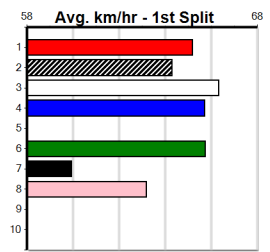

SPORTSBET (1-4 WINS) HT1

Distance: 425m, Race Type: Restricted Win Heat, Total Prizemoney: \$2,925
1st: \$1,950, 2nd: \$600, 3rd: \$300, 4th: \$75

Watchdog Tips:

Bet:

Table with columns: Form Box, Wgt, Dist, Track, Date, Time, BON, Margin, 1st/2nd (Time), PIR, Checked, Comment, W/R, Split 1, S/P, Grade