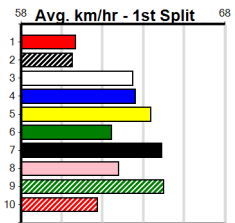

PAW PAVLOV (7) has been luckless since his smart 23.49 Horsham win and he can make amends tonight. SOMERTON KAREN (8) is an improving type and she will get a nice cart across early. DARNUM DIESEL (5) is a powerful type when right.

Watchdog Tips:

7

8

5

3

Bet:

Win 7