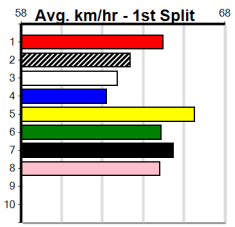

Sale

DYERS TRANSPORT SALE DAMSELS DA

Distance: 510m, Race Type: Grade 5, Total Prizemoney: \$3,340
1st: \$2,230, 2nd: \$690, 3rd: \$345, 4th: \$75

5

7:16PM

(VIC time)

NIKITA BALE (2) has regained some much needed confidence of late and she will be carving out time on the arm. SHARNI'S SECRET (5) needs some luck early but she does have a nice turn of foot once balanced. DARNUM DESIRE (8) is a strong type