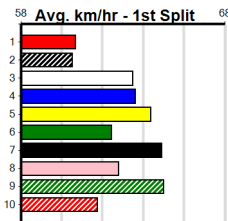

11

9:11PM

(VIC time)

Watchdog Tips: 0 0 0 0 **Bet:** .