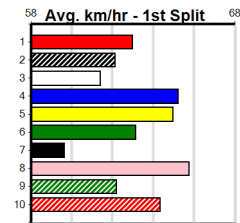

Sale

12

9:30PM

(VIC time)

SPORTSBET GREEN TICKS VETERANS (2)

Distance: 435m, Race Type: S/E Veteran, Total Prizemoney: $2,925

1st: $1,950, 2nd: $600, 3rd: $300, 4th: $75

Watchdog Tips:

6

2

3

5

Bet:

Win 6