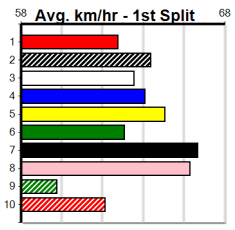

Sale

HAIR IS KANYEMBA

Distance: 510m, Race Type: Mixed 4/5, Total Prizemoney: $3,875
1st: $2,600, 2nd: $800, 3rd: $400, 4th: $75

6
7:33PM
(VIC time)

KNOCKOUT NORM (5) was brilliant when placed here last time out and he can go one better this time around. PAW MANNY (1) is racing with confidence and he is drawn to be on the pace throughout. SMOOTH COLLINDA (2) must be respected

Watchdog Tips: **5** **1** **2** **3** **Bet:** **Win 5**