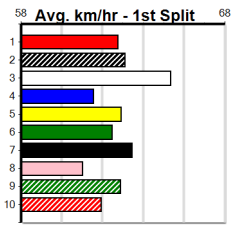

Sale

THE HENEBERY FAMILY

Distance: 510m, Race Type: Mixed 6/7, Total Prizemoney: $3,340
1st: $2,230, 2nd: $690, 3rd: $345, 4th: $75

4

6:55PM

(VIC time)

VODKA AND ICE (2) has been consistent to date and he may appreciate the rise in distance.
PARUMBA DAWN (5) is an improving type and she should settle in the top two or three. BALLYMAC STORM (4) won't be too far away late.

Watchdog Tips: **2** **5** **4** **1** **Bet:** **Box Trifecta 1,2,4,5 ($10 for 41.67%)**