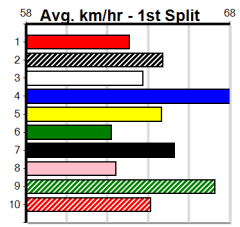

Sale
10
8:55PM
(VIC time)

DREAMCHASERS - TICKETS ON SALE NO

Distance: 435m, Race Type: Mixed 4/5, Total Prizemoney: $3,360
1st: $2,250, 2nd: $690, 3rd: $345, 4th: $75

Watchdog Tips: [0] [0] [0] [0] **Bet:** [ ]