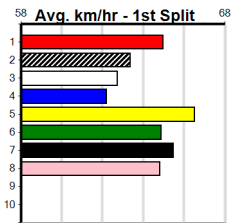

Sale

5
7:16PM

(VIC time)

DYERS TRANSPORT SALE DAMSELS DA

Distance: 510m, Race Type: Grade 5, Total Prizemoney: $3,340
1st: $2,230, 2nd: $690, 3rd: $345, 4th: $75

Watchdog Tips: **0 0 0 0** Bet: _____