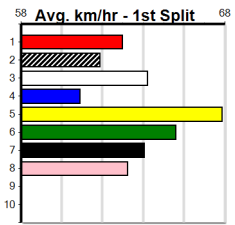

Sale

GIPPSLAND CUSTOM ACCESSORIES

Distance: 435m, Race Type: Free For All, Total Prizemoney: \$3,360
1st: \$2,250, 2nd: \$690, 3rd: \$345, 4th: \$75

9

8:32PM

(VIC time)

POWER PAWS (6) is armed with blistering early speed and she owns a slashing 24.19 PB here.
CALIMO (8) is ideally drawn out wide and he will be very strong in the closing stages. DR. DYLAN (4) was enormous here last week.