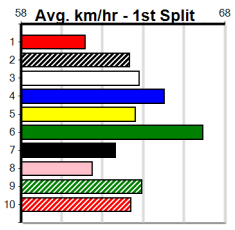

Sale

3

6:34PM

(VIC time)

GIPPSLAND ACCOUNTING SOLUTIONS

Distance: 435m, Race Type: Grade 5, Total Prizemoney: $2,925
1st: $1,950, 2nd: $600, 3rd: $300, 4th: $75

DOCTOR MINTY (8) has a good record here to date and she will find this easier than her most recent racing. AKINA JAZZ (7) is another who goes well here and she can settle on the speed. DR. DOT (1) has the good draw

Watchdog Tips: **8** **7** **1** **5** **Bet:** **Box Trifecta 1,5,7,8 ($10 for 41.67%)**