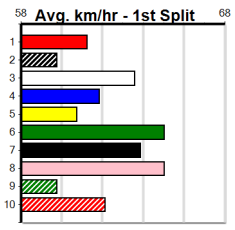

Sale

JACK RYANS IRISH BAR

Distance: 510m, Race Type: Grade 5, Total Prizemoney: $3,340
1st: $2,230, 2nd: $690, 3rd: $345, 4th: $75

8

8:12PM
(VIC time)

DR. YELLOWSTONE (5) is better than his past two runs and he will appreciate the drop in class.
VIPER (7) owns a handy 29.02 PB here and he can work into the mix mid race. ASTON TOMMY (6) just needs room early on.

Watchdog Tips:

5

7

6

3

Bet:

Win 5