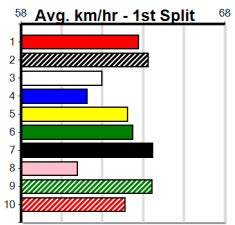

Sale

SPORTSBET FINAL

Distance: 435m, Race Type: Mixed 6/7 Final, Total Prizemoney: $3,360
1st: $2,250, 2nd: $690, 3rd: $345, 4th: $75

2

6:12PM
(VIC time)

HIJACK (1) showed a dazzling turn of foot in his 24.41 win here and he appears to be a nice prospect. WHO ME (3) is an improving type and he just needs a clear crack mid race, while PARUMBA JAZZMAN (2) may be the value runner.

Watchdog Tips:

1

3

2

8

Bet:

Win 1