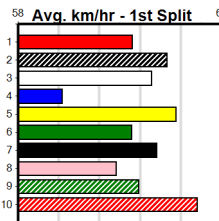

Average Winning Time:

Distance	Grade	Avg. Time
435m	Free For All	24.36
435m	Mixed 4/5	24.47
435m	S/E Veteran	24.66
435m	Grade 5	24.67
435m	Mixed 6/7 Final	24.69
435m	Mixed 6/7	24.77
510m	Mixed 4/5	28.82
510m	Grade 5	29.03
510m	Mixed 6/7	29.17

Track Record:

Distance	Time	Greyhound	Date Set
435m	24.030	WILD JAZZ	11-Feb-24
510m	28.427	ELITE ALEX	22-Sep-24
640m	36.281	ETHANOL VOLUME	22-Sep-24

GIPPSLAND FUNERAL SERVICES

Distance: 435m, Race Type: Mixed 6/7, Total Prizemoney: \$2,925
1st: \$1,950, 2nd: \$600, 3rd: \$300, 4th: \$75