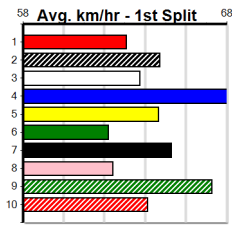

Sale
10
8:55PM
(VIC time)

DREAMCHASERS - TICKETS ON SALE NO

Distance: 435m, Race Type: Mixed 4/5, Total Prizemoney: $3,360
1st: $2,250, 2nd: $690, 3rd: $345, 4th: $75

GO STEVIE (2) has turned in some smart performances to date and he will find this a little easier.
DAINTREE DAMAGE (7) has a top record here and he will dial up the pressure mid race. MY NAME'S EDEN (5) just needs room early on.

Watchdog Tips: 2 7 5 4 **Bet:** Win 2