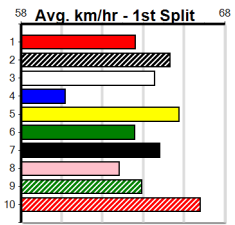

Sale

GIPPSLAND FUNERAL SERVICES

Distance: 435m, Race Type: Mixed 6/7, Total Prizemoney: $2,925
1st: $1,950, 2nd: $600, 3rd: $300, 4th: $75

1
5:54PM
(VIC time)

MIA NEO (2) is still learning the caper but she recently carved out a slick 22.55 when scoring at Warragul and she appears to be a nice type. TALK THAT TALK (1) was never headed two runs back and she is drawn to be prominent throughout.

Watchdog Tips:

2

1

4

7

Bet:

Win 2