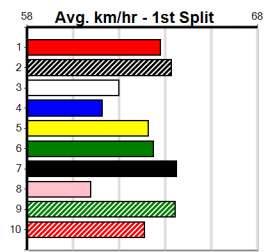

Sale
2
6:12PM
(VIC time)

SPORTSBET FINAL

Distance: 435m, Race Type: Mixed 6/7 Final, Total Prizemoney: $3,360
1st: $2,250, 2nd: $690, 3rd: $345, 4th: $75

Watchdog Tips: ☐ ☐ ☐ ☐ ☐ Bet:

Form	Box	Wgt	Dist	Track	Date	Time	BON	Margin	1st/2nd (Time)	PIR	Checked	Comment	WR	Split 1	S/P	Grade

1

HIJACK [5]
F Dog Aug-22 Sire: BEAST UNLEASHED Dam: TAKERS TO VEGAS Trainer: Donald Rhodes (Heyfield)

Owner(s): D Rhodes
Winning Distances: < 300m (0) 300 - 399m (2) 400 - 499m (1) 500 - 599m (0) 600 - 699m (0) > 700m (0)
Winning Weights: 31.2(1) 31.4(1) 31.6(1)

5th (5)	32.6	425	BEN	R1	12-Jul-24	25.36	23.86	12.00	EVIE'S PROMISE (24.54)	M/265				6.67	$23.40	MH
3rd (4)	32.2	300	HVL	R4	04-Sep-24	16.70	16.39	2.00L	PAPA EASY (16.56)	M/6				4.04	$8.20	MH
1st (5)	31.4	300	HVL	R4	22-Sep-24	16.59	16.59	3.00L	ASTON OUTLAY (16.79)	M/1				3.92	$2.10	MH
1st (4)	31.6	300	HVL	R1	29-Sep-24	16.60	16.60	5.50L	BABY GIRL PEARL (16.97)	M/2		SW		3.97	$1.50	MF
4th (7)	31.8	400	WGL	R12	04-Oct-24	23.24	22.71	4.75L	LIGHTNING AL (22.92)	M/14				8.43	$1.80	6G
1st (2)	31.2	435	SLE	R4	10-Nov-24	24.41	24.30	2.25L	HOLLY ROSE (24.55)	M/111				5.19	$3.60	X67H
5th (3)	31.4	400	WGL	R10	12-Nov-24	23.27	22.37	9.00L	OUR BOY SHANNON (22.66)	M/76				8.99	$3.00	6G

Last 3 wins NOT included above

Bx	1st	2nd	3rd	4th	5th	6th	7th	8th
1								
2	1							
3					1			
4	1		1					
5	1				1			
6								
7				1				
8								

Prize Best	24.41(2)-10/11/24	$7332.86
Starts	7-3-0-1	
Trk/Dts	1-1-0-0	
APM		5488

2

PARUMBA JAZZMAN [6]
BK Dog Sep-22 Sire: ASTON RUPEE Dam: DANCING CASSIE Trainer: Eddie Lieshout (Drouin West)

Owner(s): PARUMBA (SYN), E Lieshout, M Lieshout
Winning Distances: < 300m (0) 300 - 399m (0) 400 - 499m (2) 500 - 599m (0) 600 - 699m (0) > 700m (0)
Winning Weights: 33.7(1) 34.4(1)

7th (7)	34.3	400	WGL	R1	23-Jul-24	23.36	22.43	5.00L	OUR ELLIE (23.02)	M/45				8.61	$13.10	M
7th (8)	34.3	435	SLE	R1	07-Aug-24	25.63	24.38	9.50L	LINDENOW BOOMER (25.00)	M/767				5.49	$5.00	M
1st (7)	34.4	400	WGL	R1	05-Sep-24	23.16	23.16	6.00L	BOIL THE BILLY (23.58)	M/11		SW		8.44	$2.10	M
1st (7)	33.7	400	WGL	R3	24-Oct-24	23.05	22.95	5.50L	LET'S MAKE UP (23.42)	M/11				8.38	$2.30	T3-7
2nd (5)	34.5	400	WGL	R10	01-Nov-24	22.75	22.49	0.25L	SUMMER SUNSET (22.74)	M/22				8.35	$6.50	6G
2nd (6)	34.8	435	SLE	R10	10-Nov-24	24.79	24.30	5.50L	ROYAL PRIDE (24.44)	M/622		SW		5.44	$9.10	X67H

Last 3 wins NOT included above

Bx	1st	2nd	3rd	4th	5th	6th	7th	8th
1								
2								
3								
4								
5		1						
6		1						
7	2						1	
8							1	

Prize Best	24.79(6)-10/11/24	$3200.00
Starts	6-2-2-0	
Trk/Dts	2-0-1-0	
APM		2800