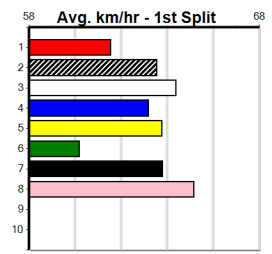

GRAHAM CHALMERS REAL ESTATE DAMSELS

Distance: 510m, Race Type: Grade 5, Total Prizemoney: $3,340
1st: $2,230, 2nd: $690, 3rd: $345, 4th: $75

Watchdog Tips: ☐ ☐ ☐ ☐ ☐ Bet: ☐

Form Box Wgt Dist Track Date Time BON Margin 1st/2nd (Time) PIR Checked Comment W/R Split 1 S/P Grade

1

ELLE GEM [5]

BK Bitch Jun-21 Sire: ASTON DEE BEE Dam: MADALIA MAGGIE Trainer: Lesley Russell (Sale)

Owner(s): K Brew
Winning Distances: < 300m (0) 300 - 399m (0) 400 - 499m (2) 500 - 599m (1) 600 - 699m (0) > 700m (0)
Winning Weights: 27.3(1) 27.9(1) 28.0(1)

Box	1st	2nd	3rd	4th	5th	6th	7th	8th
1								
2	1							
3								
4								
5	1							
6								
7								
8								

Prize	Best	Starts	Trk/Dts	APM
$8510.00		29.10(7)-5/1/24	31-3-7-3	9-1-1-2
				2524

6th (7) 27.1 460 WGL R8 11-Jul-24 26.78 26.48 4.00L MY JUANITA (26.50) S/557 . . . W 6.82 $25.80 T3-5
5th (5) 27.2 435 SLE R11 24-Jul-24 25.04 24.44 3.00L LINDENOW GRACE (24.83) S/655 . . . . 5.49 $21.30 5
5th (2) 27.2 460 WGL R6 22-Aug-24 26.22 25.96 2.75L BUSTER'S DREAM (26.03) M/755 . . . . 6.74 $19.80 5
2nd (6) 27.3 400 WGL R11 27-Aug-24 23.25 22.90 1.25L BLACK SAINT (23.17) S/43 . . . . 8.55 $47.40 5
5th (8) 27.2 510 SLE R5 01-Sep-24 29.53 28.97 5.50L DUNDEE REBEL (29.15) S/765 . . . SW . 9.50 $21.40 5H
4th (5) 27.7 435 SLE R6 23-Oct-24 25.10 24.65 4.75L IN THEIR HONOUR (24.77) M/875 . . . . 5.51 $8.10 5
3rd (1) 27.7 510 SLE R8 30-Oct-24 29.27 28.98 4.25L GIN CHASER (28.98) M/443 . . . . 9.40 $4.50 5
2nd (7) 27.8 510 SLE R11 05-Nov-24 29.10 28.98 0.50L ASTON TOMMY (29.08) M/222 . . . . 9.49 $7.80 T3-5

Last 3 wins NOT included above

1st (2) 28.0 435 SLE R1 18-Feb-24 24.91 24.26 13.00 DOCTOR MINTY (25.77) M/431 . . . VO . 5.42 $5.50 M
1st (8) 27.9 435 SLE R2 25-Feb-24 24.81 24.33 1.00L MAVERICK MARCIA (24.87) M/532 . . . . 5.39 $3.40 7
1st (5) 27.3 510 SLE R5 24-Apr-24 29.32 29.28 0.25L BIG STACKS (29.34) M/111 . . . . 9.28 $3.50 X67