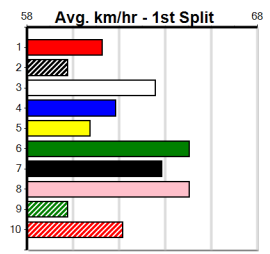

Sale
8
8:12PM
(VIC time)

JACK RYANS IRISH BAR

Distance: 510m, Race Type: Grade 5, Total Prizemoney: $3,340
1st: $2,230, 2nd: $690, 3rd: $345, 4th: $75

Watchdog Tips: ☐ ☐ ☐ ☐ ☐ Bet: ☐

Form Box Wgt Dist Track Date Time BON Margin 1st/2nd (Time) PIR Checked Comment W/R Split 1 S/P Grade

HARRY THE HOOD [5]
BK Dog Jan-22 Sire: HOUDINI BOY Dam: MIGNON
Owner(s): S Nagy Trainer: Steve Nagy (Tralalgon)
Winning Distances: < 300m (0) 300 - 399m (2) 400 - 499m (1) 500 - 599m (2) 600 - 699m (0) > 700m (0)
Winning Weights: 32.8(1) 33.7(1) 34.0(1) 34.1(2)

Bx	1st	2nd	3rd	4th	5th	6th	7th	8th
1	1	1	2	3				1
2			3	3	3	1		
3	1	1	3				1	1
4	1	1		1	2	2	1	1
5	1		1	1	2	1	1	1
6			1	1	3	2	1	
7		1	1	1	2			
8	2	2		3		2		

Prize Best Starts Trk/Dts APM: $11815.63, 28.95(5)-13/10/24, 62-5-6-5, 7-1-1-0, 3504

1st (8) 34.0 500 TRA R7 01-Apr-24 28.27 28.27 0.10L SMOOTH RANGER (28.27) M/332 . . . . 9.57 $7.90 T3-RW
1st (4) 34.1 395 TRA R10 19-Apr-24 22.36 21.84 1.5L BLUE OPAL ROCKS (22.46) M/752 . . . . 3.88 $30.50 S
1st (5) 32.8 510 SLE R8 28-Aug-24 29.07 29.07 7.50L RANGER'S GIRL (29.60) S/211 . . . . 9.43 $11.80 S

MADALIA TIPPER [5]
WBE Dog Nov-20 Sire: BANJO BOY Dam: ZIPPING SCARLET
Owner(s): K Fogarty Trainer: Kathleen Fogarty (Lower Heyfield)
Winning Distances: < 300m (0) 300 - 399m (0) 400 - 499m (1) 500 - 599m (3) 600 - 699m (0) > 700m (0)
Winning Weights: 33.1(1) 33.5(1) 33.8(1) 34.0(1)

Bx	1st	2nd	3rd	4th	5th	6th	7th	8th
1				2	3			1
2	1	1	2	1	5	2		1
3			2		1	2	2	
4	1	1		1	3	1		1
5	1		1	1		2	1	1
6	1	1	1	1	1	1	2	
7				1	4	3		2
8		3	3			6	1	1

Prize Best Starts Trk/Dts APM: $15225.00, 28.92(5)-27/10/24, 74-4-6-10, 27-3-3-5, 5390

1st (6) 34.0 510 SLE R4 30-Jun-24 29.18 28.84 0.10L BEST OF COLOUR (29.19) M/655 . . . . 9.56 $27.30 RW
1st (5) 33.8 510 SLE R3 17-Jul-24 29.36 28.91 2.00L MINTER HONOUR (29.50) M/221 . . . . 9.33 $8.30 RW
1st (2) 33.5 510 SLE R6 18-Aug-24 29.10 28.90 0.75L GAZING COLLINDA (29.15) M/322 . . . . SW 9.46 $26.80 S

CHESTER CAMPBELL [5]
BK Dog Mar-22 Sire: TOMMY SHELBY Dam: IN BLUE JEANS
Owner(s): AMSTEL (SYN), P Craig, L Jennings, N Tracy Trainer: Peter Craig (Langwarrin)
Winning Distances: < 300m (0) 300 - 399m (2) 400 - 499m (3) 500 - 599m (0) 600 - 699m (0) > 700m (0)
Winning Weights: 34.5(1) 34.7(1) 34.8(1) 35.1(1) 35.4(1)

Bx	1st	2nd	3rd	4th	5th	6th	7th	8th
1					1	1		
2		1						
3				1	1			
4								
5	1			1				
6							1	1
7	2					1	1	1
8	2	2			1		1	

Prize Best Starts Trk/Dts APM: $8635.00, 29.02(8)-8/9/24, 21-5-3-0, 1-0-1-0, 5043

1st (7) 35.1 400 WGL R1 30-Mar-24 22.92 22.74 2.25L ARCHER ONE (23.08) M/43 . . . . 8.58 $2.60 M
1st (5) 34.7 460 WGL R9 13-Apr-24 26.39 25.95 1.00L SPECIAL FAITH (26.44) M/533 . . . . 6.92 $3.70 X67
1st (8) 34.5 460 WGL R4 09-Aug-24 26.22 25.58 0.75L HAMISH ROSE (26.26) M/436 . . . . 6.65 $19.70 X67