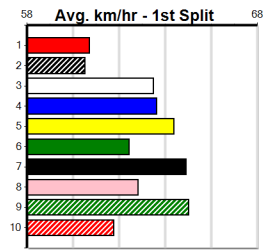

Sale
11
9:11PM
(VIC time)

dreamchasersfestival.com.au

Distance: 435m, Race Type: Grade 5, Total Prizemoney: $2,925
1st: $1,950, 2nd: $600, 3rd: $300, 4th: $75

Watchdog Tips:

Bet:

1 ANNA [5]
BK Bitch May-21 Sire: ASTON KIMETTO Dam: BLUE SURFONIC
Owner(s): J Gill
Winning Distances: < 300m (0) 300 - 399m (0) 400 - 499m (4) 500 - 599m (0) 600 - 699m (0) > 700m (0)
Winning Weights: 26.1(1) 26.5(1) 26.6(1) 26.8(1)
4th (6) 26.1 435 SLE R3 25-Sep-24 25.29 24.88 4.50L COSMIC REWARD (24.99) S/755 . . . 5.46 $30.90 7
7th (5) 25.9 435 SLE R9 29-Sep-24 25.13 24.44 7.00L PRINCESS MONARCH S/767 . . . 5.44 $76.20 X67
6th (6) 25.5 435 SLE R4 09-Oct-24 25.18 24.13 8.50L ZIPPING MUFASA (24.59) S/876 . . . 5.51 $7.10 7
1st (1) 26.1 435 SLE R9 18-Oct-24 24.80 24.54 4.50L TILLY GIRL (25.11) M/211 . . . SW . 5.32 $7.70 T3-7
1st (1) 26.5 435 SLE R9 23-Oct-24 25.00 24.65 0.75L CRACKED GEM (25.05) M/431 . . . . 5.36 $3.00 X67
3rd (5) 26.5 435 SLE R11 30-Oct-24 25.06 24.81 1.5L FURIOUS ANGEL (24.97) S/744 . . . . 5.44 $8.10 5
2nd (6) 26.6 435 SLE R8 05-Nov-24 24.87 24.54 1.75L CREW (24.76) S/442 . . . . 5.36 $4.60 T3-5
1st (3) 26.6 435 SLE R6 13-Nov-24 24.42 24.42 3.25L ROMP TIN (24.64) M/111 . . . SW . 5.29 $3.10 T3-5
Last 3 wins NOT included above
1st (6) 26.8 435 SLE R1 28-Apr-24 24.80 24.19 1.75L RYDER'S MAGIC (24.91) Q/111 . . . SW . 5.22 $19.50 M
Prize Best $1665.00
Starts 24.42(3)-13/11/24
Trk/Dts 20-4-2-3
APM 15-4-1-1 4047

2 POLAR TEDDY [5]
WBK Dog Jan-22 Sire: HOUDINI BOY Dam: MIGNON
Owner(s): S Nagy
Winning Distances: < 300m (0) 300 - 399m (3) 400 - 499m (2) 500 - 599m (1) 600 - 699m (0) > 700m (0)
Winning Weights: 34.7(2) 34.8(1) 34.9(1) 35.3(1) 35.4(1)
2nd (1) 34.9 435 SLE R6 25-Sep-24 25.13 24.88 2.00L JAYVILLE ZOE (25.00) S/644 . . . . 5.51 $21.20 5
1st (1) 34.9 435 SLE R12 02-Oct-24 24.48 24.44 8.00L DR. NARNIA (25.01) Q/111 . . . . 5.35 $3.40 5
3rd (6) 34.8 435 SLE R5 09-Oct-24 24.73 24.13 2.00L SHAKE IT OFF (24.59) M/755 . . . . 5.34 $10.90 X45
4th (5) 35.1 435 SLE R7 16-Oct-24 24.66 24.34 3.00L BETTER BANJO (24.45) M/765 . . . . 5.45 $36.50 X45
5= (6) 34.7 435 SLE R7 20-Oct-24 24.76 24.18 8.50L SKINNY OLIVE (24.18) M/767 . . . . 5.42 $44.10 FFA
4th (8) 34.9 435 SLE R5 27-Oct-24 24.72 24.09 2.75L GOT THE LOT (24.53) S/864 . . . . 5.45 $10.40 5H
4= (2) 34.5 435 SLE R4 03-Nov-24 25.14 24.26 9.50L DAINTREE DAMAGE (24.48) M/655 . . . . 5.37 $12.90 5
3rd (6) 34.4 435 SLE R11 10-Nov-24 24.78 24.30 1.25L BAGGIO (24.70) S/654 . . . . 5.45 $10.70 5
Last 3 wins NOT included above
1st (3) 34.7 395 TRA R9 08-Jan-24 22.24 22.24 1.75L OHANA PAW PATROL (22.35) M/533 . . . SW . 3.91 $9.90 6G
1st (7) 34.7 510 SLE R4 24-Mar-24 29.08 28.72 6.50L DUNDEE TIARA (29.52) M/211 . . . . 9.40 $6.60 RW
1st (7) 34.8 450 TRA R6 15-Jul-24 25.87 25.87 0.25L JENNA (25.88) M/522 . . . . 6.99 $4.70 T3-5
Prize Best $15372.50
Starts 24.48(1)-2/10/24
Trk/Dts 59-6-6-13
APM 19-1-2-5 5054