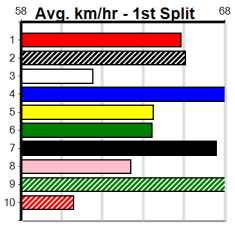

STRAIGHT RACING...GREAT RACING

Distance: 300m, Race Type: Grade 5, Total Prizemoney: $2,925
1st: $1,950, 2nd: $600, 3rd: $300, 4th: $75

12

2:59PM
(VIC time)

LORD PANAMA (5) was a top all the way Warragul winner last start and he may only need to step on terms to salute in this. LETHAL TRIX (7) rarely runs a bad race and he could be right in the finish again today.

Watchdog Tips: **5** **7** **4** **1** **Bet:** **Box Quinella 4,5,7 ($10 for 333.33%)**