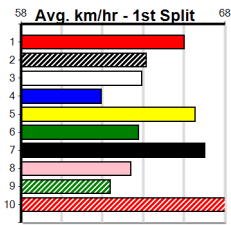

CENTRAL SCAFFOLDS

Distance: 350m, Race Type: Grade 5, Total Prizemoney: $2,925
1st: $1,950, 2nd: $600, 3rd: $300, 4th: $75

6

1:14PM

(VIC time)

WALTZING BRUTE (4) has shown speed in his fast solid wins and he may prove hard to hold out again in this. SAILAWAY GIN (8) can race on the speed from the outset and she looks likely to be prominent throughout here.

Watchdog Tips: **4** **8** **1** **2** **Bet:** **Box Trifecta 1,2,4,8 ($10 for 41.67%)**