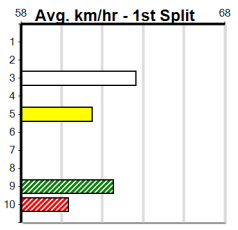

SPORTSBET HT2

Distance: 350m, Race Type: Maiden Heat, Total Prizemoney: $2,535
1st: $1,680, 2nd: $520, 3rd: $260, 4th: $75

2

12:03PM
(VIC time)

Well bred debutants look to be the main players in this with TINY FOX (7) and FLYING DOORMAT (1) looking like they could be prominent in their respective debuts. DERMOTT ROSE (6) has shown ability as well and could challenge also.

Watchdog Tips: **7** **1** **6** **4** **Bet:** **Win 7**

Form	Box	Weight	Dist	Track	Date	Time	BON	Margin	1st/2nd (Time)	PIR	Checked	Comment	W/R	Split 1	S/P	Grade	
1	FLYING DOORMAT [M]											<i>Litter has shown plenty of talent, watch betting.</i>					
RF	D				Dec-22		BARCIA BALE					PARTY LIGHTS					
Trainer: Robin Moore (Devon Meadows) $3.60																	
Owner(s): R Moore																	
<table border="1"> <thead> <tr><th colspan="8">Winning Boxes</th></tr> <tr><th>1</th><th>2</th><th>3</th><th>4</th><th>5</th><th>6</th><th>7</th><th>8</th></tr> </thead> <tbody> <tr><td>Prize</td><td></td><td></td><td></td><td></td><td></td><td></td><td>$0</td></tr> <tr><td>Best</td><td></td><td></td><td></td><td></td><td></td><td></td><td>FSH</td></tr> <tr><td>Starts</td><td></td><td></td><td></td><td></td><td></td><td></td><td>0-0-0-0</td></tr> <tr><td>Trk/Dst</td><td></td><td></td><td></td><td></td><td></td><td></td><td>0-0-0-0</td></tr> <tr><td>APM</td><td></td><td></td><td></td><td></td><td></td><td></td><td>$0</td></tr> </tbody> </table>																	
2	SCOTT WEDNESDAY [M]											<i>Litter is still starting out, betting best guide.</i>					
BK	B				Apr-23		ASTON RUPEE					DANCIN' ETHICS					
Trainer: Emma Scott (Tatura) $10.00																	
Owner(s): SCOTT FORTITUDE (SYN), E Scott, L Scott																	
<table border="1"> <thead> <tr><th colspan="8">Winning Boxes</th></tr> <tr><th>1</th><th>2</th><th>3</th><th>4</th><th>5</th><th>6</th><th>7</th><th>8</th></tr> </thead> <tbody> <tr><td>Prize</td><td></td><td></td><td></td><td></td><td></td><td></td><td>$0</td></tr> <tr><td>Best</td><td></td><td></td><td></td><td></td><td></td><td></td><td>FSH</td></tr> <tr><td>Starts</td><td></td><td></td><td></td><td></td><td></td><td></td><td>0-0-0-0</td></tr> <tr><td>Trk/Dst</td><td></td><td></td><td></td><td></td><td></td><td></td><td>0-0-0-0</td></tr> <tr><td>APM</td><td></td><td></td><td></td><td></td><td></td><td></td><td>$0</td></tr> </tbody> </table>																	
3	PRINCE AMAROK [M]											<i>Steady debut placing 2 back, place hopes again.</i>					
WBK	D				Apr-23		ASTON KIMETTO					QUEEN AMAROK					
Trainer: Bradley Debono (Mill Park) $8.00																	
Owner(s): B Debono																	
<table border="1"> <thead> <tr><th colspan="8">Winning Boxes</th></tr> <tr><th>1</th><th>2</th><th>3</th><th>4</th><th>5</th><th>6</th><th>7</th><th>8</th></tr> </thead> <tbody> <tr><td>Prize</td><td></td><td></td><td></td><td></td><td></td><td></td><td>$520.00</td></tr> <tr><td>Best</td><td></td><td></td><td></td><td></td><td></td><td></td><td>FSH</td></tr> <tr><td>Starts</td><td></td><td></td><td></td><td></td><td></td><td></td><td>2-0-1-0</td></tr> <tr><td>Trk/Dst</td><td></td><td></td><td></td><td></td><td></td><td></td><td>0-0-0-0</td></tr> <tr><td>APM</td><td></td><td></td><td></td><td></td><td></td><td></td><td>$520</td></tr> </tbody> </table>																	
4	MAGIC WESTERN [M]											<i>Dam has produced plenty of talent, watch betting.</i>					
BK	D				Mar-23		WEST ON AUGIE					HOPE'S THUNDER					
Trainer: Lachlan Scott (Tatura) $8.00																	
Owner(s): Magical Speed (SYN), T Johnson, E Scott, L Scott																	
<table border="1"> <thead> <tr><th colspan="8">Winning Boxes</th></tr> <tr><th>1</th><th>2</th><th>3</th><th>4</th><th>5</th><th>6</th><th>7</th><th>8</th></tr> </thead> <tbody> <tr><td>Prize</td><td></td><td></td><td></td><td></td><td></td><td></td><td>$0</td></tr> <tr><td>Best</td><td></td><td></td><td></td><td></td><td></td><td></td><td>FSH</td></tr> <tr><td>Starts</td><td></td><td></td><td></td><td></td><td></td><td></td><td>0-0-0-0</td></tr> <tr><td>Trk/Dst</td><td></td><td></td><td></td><td></td><td></td><td></td><td>0-0-0-0</td></tr> <tr><td>APM</td><td></td><td></td><td></td><td></td><td></td><td></td><td>$0</td></tr> </tbody> </table>																	
5	DERMOTT ROSE [M]											<i>Good early, shown some ability, can threaten.</i>					
BE	D				Dec-22		MAGICAL BALE					SHANTELE ROSE					
Trainer: Jeffrey Chignell (Rosedale) $5.50																	
Owner(s): S Chignell																	
<table border="1"> <thead> <tr><th colspan="8">Winning Boxes</th></tr> <tr><th>1</th><th>2</th><th>3</th><th>4</th><th>5</th><th>6</th><th>7</th><th>8</th></tr> </thead> <tbody> <tr><td>Prize</td><td></td><td></td><td></td><td></td><td></td><td></td><td>$1,575.00</td></tr> <tr><td>Best</td><td></td><td></td><td></td><td></td><td></td><td></td><td>FSH</td></tr> <tr><td>Starts</td><td></td><td></td><td></td><td></td><td></td><td></td><td>9-0-2-1</td></tr> <tr><td>Trk/Dst</td><td></td><td></td><td></td><td></td><td></td><td></td><td>0-0-0-0</td></tr> <tr><td>APM</td><td></td><td></td><td></td><td></td><td></td><td></td><td>$1441</td></tr> </tbody> </table>