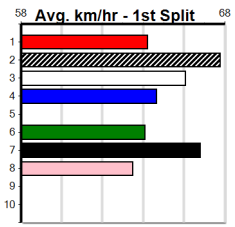

PITSTOP MOWER REPAIRS

Distance: 300m, Race Type: Free For All, Total Prizemoney: $3,360
1st: $2,250, 2nd: $690, 3rd: $345, 4th: $75

9

2:09PM

(VIC time)

BLUE CRISTALLE (2) has been flying in recent FFA races and she may prove to be a bit too slick for her rivals today. NEW WAVE WHINE (7) posted a blistering 16.41 win here 2 starts back and could be right in the finish again.

Watchdog Tips: **2** **7** **4** **1** **Bet:** **Trifecta 2,7/2,4,7/1,2,4,6,7 ($10 - 83.33%)**