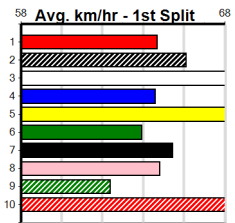

ENG BAL 2024-11-18

DREAMCHASERS - TICKETS ON SALE NOW

Distance: 350m, Race Type: Grade 5, Total Prizemoney: \$2,925
1st: \$1,950, 2nd: \$600, 3rd: \$300, 4th: \$75

4

12:42PM

(VIC time)

MYALL SANDY (6) was a scorching 16.61 winner here over the 300m course last start and she could be the one they need to catch in this. IF HE COULD (7) was a flying all the way Bendigo winner 2 starts back and he can challenge here.