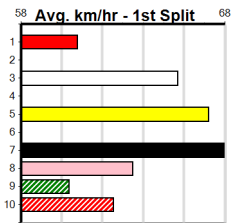

Suggested Quaddie:

- 1st Leg: 1 2nd Leg: 4,8
- 3rd Leg: 1,2,6,7 4th Leg: 3,6
- Cost: \$50 for 312.50%

Mobile Form Guide

Average Winning Time:

Distance	Grade	Avg. Time
300m	Free For All	16.58
300m	Grade 5	16.85
300m	Mixed 6/7	16.89
350m	Free For All	19.14
350m	Grade 5	19.48
350m	Maiden Heat	19.64

Track Record:

Distance	Time	Greyhound	Date Set
300m	16.057	UNLEASH COLLINDA	11-Dec-22
350m	18.641	UNLEASH COLLINDA	19-Feb-23

Healesville

SPORTSBET HT1

Distance: 350m, Race Type: Maiden Heat, Total Prizemoney: \$2,535
1st: \$1,680, 2nd: \$520, 3rd: \$260, 4th: \$75