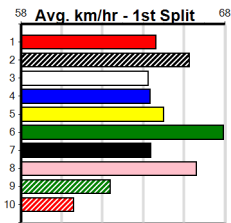

GORSKI ENGINEERING

Distance: 350m, Race Type: Grade 5, Total Prizemoney: $2,925
1st: $1,950, 2nd: $600, 3rd: $300, 4th: $75

7

1:39PM
(VIC time)

ZIPPI MUSTANG (6) was a fast last start winner here when she led from go to whoa and she looks like the one to beat again today. ESPECIAL CHARLIE (2) can race in a forward position from the outset here and he can make his presence felt.

Watchdog Tips:

6

2

7

1

Bet:

Win 6