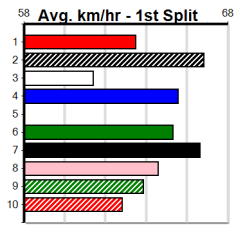

Healesville

HEALESVILLE PHYSIO & SPORTS MEDICI

Distance: 300m, Race Type: Mixed 6/7, Total Prizemoney: \$2,925
1st: \$1,950, 2nd: \$600, 3rd: \$300, 4th: \$75

3

12:23PM

(VIC time)

FULL OF FUN (2) has been placed behind some speedy customers in her last four starts here and she looks set for a much deserved victory today. MUM'S PEARL (5) showed good early speed in her solid debut win last start and can challenge again.