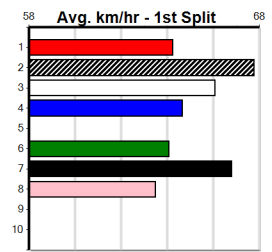

PITSTOP MOWER REPAIRS

Distance: 300m, Race Type: Free For All, Total Prizemoney: $3,360
1st: $2,250, 2nd: $690, 3rd: $345, 4th: $75

BLUE CRISTALLE (2) has been flying in recent FFA races and she may prove to be a bit too slick for her rivals today. NEW WAVE WHINE (7) posted a blistering 16.41 win here 2 starts back and could be right in the finish again.

Watchdog Tips: 2 7 4 1 **Bet:** Trifecta 2,7/2,4,7/1,2,4,6,7 ($10 - 83.33%)

Form Box Wgt Dist Track Date Time BON Margin 1st/2nd (Time) PIR Checked Comment W/R Split 1 S/P Grade

DINOSAUR DEANO [4] Comes into calculations from this draw. $15.00
BD Dog Apr-22 Sire: AUSSIE INFRARED Dam: SPEEDY BOSS
Owner(s): Barney Rubble syndicate (SYN), J Gordon, G Rudd, J Markham, W Telford, D Erdman, P Newell Trainer: Patrick Newell (Wallan)
Winning Distances: < 300m (0) 300 - 399m (7) 400 - 499m (0) 500 - 599m (0) 600 - 699m (0) > 700m (0)
Winning Weights: 28.4(1) 28.6(1) 28.7(2) 29.3(1) 29.6(2)

2nd (2)	29.3	300	HVL	R5	13-Sep-24	16.95	16.77	2.00L	HAPPY CHICK (16.82)	M/2	.	.	.	3.94	$4.60	T3-5
5th (2)	29.4	300	HVL	R8	19-Sep-24	17.20	16.83	2.75L	THAI BUTTERFLY (17.02)	M/8	.	.	.	4.13	$3.00	T3-5
6th (2)	29.7	390	SHP	R13	30-Sep-24	22.88	22.08	12.00	PHIL'S NO ANGEL (22.08)	S/76	.	.	.	8.88	$20.80	5
3rd (5)	30.2	300	HVL	R10	04-Oct-24	16.99	16.70	2.50L	ASIA (16.83)	S/6	.	.	.	4.02	$3.80	T3-5
1st (1)	29.6	300	HVL	R11	11-Oct-24	17.06	16.95	3.00L	SONIC CYCLONE (17.25)	S/7	.	.	.	4.07	$1.90	T3-5
1st (3)	29.3	300	HVL	R11	18-Oct-24	16.76	16.76	2.75L	OPEN HEAVEN (16.94)	M/1	.	.	.	3.91	$1.70	T3-5
3rd (6)	29.3	300	HVL	R2	27-Oct-24	17.05	16.41	6.00L	POSH PAWS (16.63)	M/8	.	SW	.	4.08	$8.80	5
1st (6)	29.6	300	HVL	R12	10-Nov-24	16.97	16.61	1.00L	MYOLA NICK (17.03)	Q/2	.	.	.	3.98	$19.10	5

Last 3 wins NOT included above

1st (2)	28.6	300	HVL	R2	01-Jul-24	17.00	16.87	1.75L	LITTLE WHIP (17.11)	M/2	.	.	.	3.95	$2.00	T3-7
1st (6)	28.7	300	HVL	R10	05-Jul-24	17.01	16.98	2.75L	NORMAL LIFE (17.18)	M/2	.	.	.	3.97	$2.30	T3-6
1st (4)	28.7	300	HVL	R10	10-Jul-24	17.00	16.99	2.00L	FIDDLES (17.14)	M/2	.	SW	.	3.99	$4.00	T3-5

BK Bitch Jan-21 Sire: AUSSIE INFRARED Dam: BOBBIE CRISTALLE
Owner(s): Langley Father and Sons (SYN), D Langley, C Langley Trainer: Dennis Langley (Pakenham)
Winning Distances: < 300m (0) 300 - 399m (14) 400 - 499m (0) 500 - 599m (0) 600 - 699m (0) > 700m (0)
Winning Weights: 28.8(1) 28.9(2) 29.0(2) 29.1(1) 29.2(5) 29.3(2) 29.8(1)

5th (1)	28.6	300	HVL	R12	31-Jul-24	17.29	16.68	4.75L	ASTON ANGELO (16.96)	S/5	.	.	.	4.39	$1.70	5
3rd (8)	28.8	300	HVL	R10	18-Aug-24	17.02	16.84	2.75L	LOOKS LIKE MAGIC (16.84)	M/6	.	.	.	3.99	$21.10	X45
1st (6)	28.9	300	HVL	R12	04-Sep-24	16.70	16.39	0.025	PAW WALDO (16.70)	M/6	.	.	.	3.97	$18.90	5
5th (4)	28.9	300	HVL	R7	15-Sep-24	17.19	16.80	4.00L	SPOT FOX (16.92)	M/5	.	.	.	3.97	$68.40	FFA
1st (6)	29.2	300	HVL	R11	22-Sep-24	16.67	16.59	0.75L	GENERAL WINSTON (16.72)	M/3	.	.	.	3.95	$10.90	X45
3rd (7)	29.2	300	HVL	R10	29-Sep-24	16.83	16.60	1.75L	STORM SENSATION (16.72)	M/6	.	.	.	3.97	$10.40	X34
1st (7)	29.3	300	HVL	R9	06-Oct-24	16.60	16.60	0.75L	FIBULARIS (16.64)	M/2	.	SW	.	3.89	$19.30	FFA
2nd (4)	28.9	300	HVL	R4	20-Oct-24	16.79	16.76	0.75L	BURN ALONG (16.76)	M/1	.	R	.	3.86	$5.60	FFA

Last 3 wins NOT included above

1st (7)	29.0	300	HVL	R4	18-Feb-24	16.91	16.50	0.25L	BEN SHAKER (16.92)	M/5	.	.	.	3.91	$3.80	5
1st (6)	29.0	300	HVL	R4	31-May-24	16.66	16.66	4.75L	PHANTOM REX (16.98)	M/1	.	SW	.	3.94	$1.40	T3-5
1st (3)	28.8	300	HVL	R10	23-Jul-24	16.72	16.72	3.25L	TAKE A SHINE (16.93)	M/1	.	.	.	3.95	$3.00	T3-5