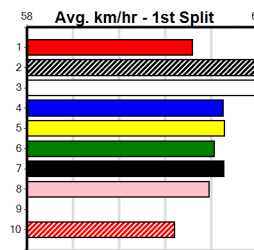

MR HUMMER LIMOS

Distance: 300m, Race Type: Grade 5, Total Prizemoney: $2,925
1st: $1,950, 2nd: $600, 3rd: $300, 4th: $75

SHEEZEL (2) has been scorching early in some fast recent wins and he may be hard to reel in if he steps cleanly again today. RUAPUKE ROCKS (7) was a cup finalist here 2 starts back and he could challenge if fully fit first up.

Watchdog Tips: 2 7 1 3 Bet: Trifecta 2,7/1,2,3,7/1,2,3,7 ($10 - 83.33%)

DR. FALKOR [5] Better for the run last start after injury, chance $4.60
Owner(s): DOCTORS KENNELS (SYN), J McMahon, J Gill
Trainer: Robert Tartaglia (Newcomb)

SHEEZEL (QLD)[5] Been scorching early in top recent wins, go close. $2.60
Owner(s): B Kline
Trainer: Mario Briganti (Pearcedale)

SUMMER KOBIE [5] Flew to the split in win here 2 back, can threaten $7.00
Owner(s): THOR-PLUM (SYN), J Thorpe, J Thorpe, D Plumridge, T Sando, A Stock, R Stock
Trainer: Jennifer Thorpe (Arthurs Creek)

JOAN'S GEM [5] Likely to find these a bit too quick, tested here. $51.00
Owner(s): EDITHVALE (SYN), I Bradshaw, M Bradshaw
Trainer: Michael Bradshaw (Seaford)

GLORY BOY [5] Solid all the way win 2 starts back, place hopes. $21.00
Owner(s): A Critchlow
Trainer: Nicole Lummas (Wangaratta Sout)

1

2

3

4

5