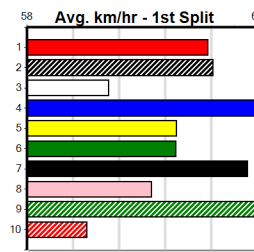

STRAIGHT RACING...GREAT RACING

Distance: 300m, Race Type: Grade 5, Total Prizemoney: $2,925
1st: $1,950, 2nd: $600, 3rd: $300, 4th: $75

LORD PANAMA (5) was a top all the way Warragul winner last start and he may only need to step on terms to salute in this. LETHAL TRIX (7) rarely runs a bad race and he could be right in the finish again today.

Watchdog Tips: 5 7 4 1 Bet: Box Quinella 4,5,7 ($10 for 333.33%)

Form Box Wgt Dist Track Date Time BON Margin 1st/2nd (Time) PIR Checked Comment W/R Split 1 S/P Grade

TARYN'S BLUE [5] Comes into calculations from this draw. $6.50
Owner(s): Y Andrews
Winning Distances: < 300m (0) 300 - 399m (6) 400 - 499m (0) 500 - 599m (0) 600 - 699m (0) > 700m (0)
Trainer: Sharyn Combridge (Junction Villa)

CATCH THE OUTLAW [5] Can show some early speed but place looks best. $12.00
Owner(s): P Pollutro
Winning Distances: < 300m (0) 300 - 399m (1) 400 - 499m (5) 500 - 599m (0) 600 - 699m (0) > 700m (0)
Trainer: Phillip Pollutro (Morwell)

HIGH EMOTION [5] Likely to be in the back half early, tough ask. $21.00
Owner(s): J Booker
Winning Distances: < 300m (0) 300 - 399m (1) 400 - 499m (4) 500 - 599m (3) 600 - 699m (0) > 700m (0)
Trainer: Kellie Morrison (Kilmany)

ESPECIAL HARVEY [5] Resuming, met some speedy types last few, chance. $8.00
Owner(s): P Knott
Winning Distances: < 300m (0) 300 - 399m (11) 400 - 499m (2) 500 - 599m (0) 600 - 699m (0) > 700m (0)
Trainer: Peter Knott (Carnegie)

LORD PANAMA (NSW)[5] Top all the way Warragul win last start, go close. $2.80
Owner(s): O MCGOVERN
Winning Distances: < 300m (0) 300 - 399m (8) 400 - 499m (1) 500 - 599m (0) 600 - 699m (0) > 700m (0)
Trainer: Owen MCGOVERN (Rosedale)

1

2

3

4

5

Box History table for Taryn's Blue

Box History table for Catch the Outlaw

Box History table for High Emotion

Box History table for Especial Harvey

Box History table for Lord Panama