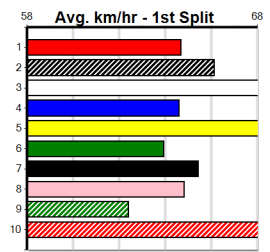

DREAMCHASERS - TICKETS ON SALE NOW

4

12:42PM

(VIC time)

Distance: 350m, Race Type: Grade 5, Total Prizemoney: $2,925
1st: $1,950, 2nd: $600, 3rd: $300, 4th: $75

MYALL SANDY (6) was a scorching 16.61 winner here over the 300m course last start and she could be the one they need to catch in this. IF HE COULD (7) was a flying all the way Bendigo winner 2 starts back and he can challenge here.

Watchdog Tips: 6 7 8 3 **Bet:** Win 6

1

ARTS INFERNO [5] **$15.00**
Good turn of foot once balanced, cannot dismiss.
F Dog Oct-20 Sire: AUSSIE INFRARED Dam: RAGIN' FORCE
Owner(s): FULHAM BRIDGE (SYN), A Duncan, J Chilcott, J Duncan
Trainer: Josh Duncan (Mount Camel)
Winning Distances: < 300m (0) 300 - 399m (2) 400 - 499m (12) 500 - 599m (3) 600 - 699m (0) > 700m (0)
Winning Weights: 28.6(1) 28.7(1) 29.1(2) 29.2(3) 29.3(2) 29.4(1) 29.5(1) 30.2(1) 30.3(2) 30.4(1) 30.5(1) 31.5(1)

Box	1st	2nd	3rd	4th	5th	6th	7th	8th
1	2	3	2	2	2	1	1	2
2	1	3	3	4	1	3	3	1
3	2	4	1	1	3	3	3	
4	3	4	1	2	1	1	1	
5	1	1	1	1	1	1	2	2
6	4	3	3	2	2			1
7	1	4	2	3	3	1	3	2
8	3	1	1	2	2			2

Last 3 wins NOT included above

1st	2nd	3rd	4th	5th	6th	7th	8th
1st (6) 30.3 500 BEN R8 18-Nov-23 28.34 28.34 0.25L HAILEY LAINEY (28.35) M/222 . . . . . 6.62 $1.80 5							
1st (5) 30.3 500 BEN R5 05-Jan-24 28.36 28.32 1.00L INVICTUS SHARON (28.42) M/421 . . . . . 6.58 $11.10 5							
1st (1) 30.4 395 TRA R9 17-Jun-24 22.19 21.97 3.75L HANDSOME JACK (22.44) M/111 . . . . . 3.73 $4.30 SH							

Prize Best Starts Trk/Dts APM
$36800.00
19.59(8)-5/3/24
114-17-19-17
4-0-1-0
5369

2

ROCK THE MARJEN [5] **$26.00**
Can show early speed but place looks best.
BK Dog Jan-22 Sire: FARLEY TURBO Dam: PRINCESS MARJEN
Owner(s): STEV MARJEN (SYN), I Marr, C Stevens, L Burford
Trainer: David Jensen (Woodstock)
Winning Distances: < 300m (0) 300 - 399m (2) 400 - 499m (0) 500 - 599m (3) 600 - 699m (0) > 700m (1)
Winning Weights: 33.2(1) 33.5(1) 33.6(1) 34.0(1) 34.3(1) 34.6(1)

Box	1st	2nd	3rd	4th	5th	6th	7th	8th
1	3	1	1	3	2	2	1	
2	1	1	1	1	1	1	1	
3								
4								
5								
6		1	1	1	2	1	1	
7	2			1	1	1	2	1
8	1	3	2	2	1	2	1	

Last 3 wins NOT included above

1st	2nd	3rd	4th	5th	6th	7th	8th
1st (1) 34.0 595 SAP R6 10-Mar-24 34.50 34.01 3.5L FERNANDO DUKE (34.74) Q/1111 . . . . . 9.30 $26.20 RWH							
1st (1) 34.3 730 MEP R9 03-Apr-24 43.43 43.43 3.75L BIG SMOKE FOX (43.68) M/2111 . . . . . 5.04 $2.10 RW							
1st (8) 33.2 500 BEN R8 03-Jul-24 28.26 28.26 4.75L BEN OLLIE (28.59) M/211 . . . . . 6.69 $4.60 5							

Prize Best Starts Trk/Dts APM
$18519.38
19.60(7)-13/12/23
41-6-3-3
4-1-0-0
5023

3

CASHED OUT (TAS)[5] **$7.00**
Racing well, fast win 2 starts back, can threaten.
BK Bitch Jun-21 Sire: EL GRAND SENOR Dam: JUST BROWSING
Owner(s): R Brittain
Trainer: Grant Walker (Warragul)
Winning Distances: < 300m (0) 300 - 399m (5) 400 - 499m (0) 500 - 599m (0) 600 - 699m (0) > 700m (0)
Winning Weights: 29.3(3) 30.4(1) 30.5(1)

Box	1st	2nd	3rd	4th	5th	6th	7th	8th
1	1	1	1	1	1	2	1	
2	1	1	1					
3								
4	1	3			1			
5		1	1	1	2			
6	1	1						
7	1	1	2		1			
8	3	2	1					

Last 3 wins NOT included above

1st	2nd	3rd	4th	5th	6th	7th	8th
1st (4) 29.3 390 BAL R3 08-Jul-23 22.78 22.53 4.00L HUSTLE NINA (23.06) M/11 . . . . . 8.64 $1.20 7							
1st (8) 29.3 390 BAL R3 14-Aug-23 22.55 22.26 1.25L BABY STEPS (22.64) M/27 . . . . . 8.49 $3.50 T3-6							
1st (6) 30.4 350 HVL R9 11-Feb-24 19.14 19.10 1.25L SONIC DIESEL (19.23) M/1 . . . . . 6.51 $2.10 5							

Prize Best Starts Trk/Dts APM
$13280.00
19.14(6)-11/2/24
31-5-10-1
17-1-7-1
4018