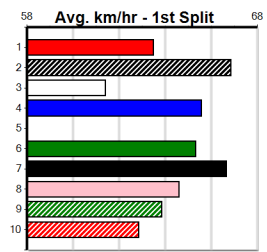

Distance: 300m, Race Type: Mixed 6/7, Total Prizemoney: $2,925
1st: $1,950, 2nd: $600, 3rd: $300, 4th: $75

12:23PM

(VIC time)

FULL OF FUN (2) has been placed behind some speedy customers in her last four starts here and she looks set for a much deserved victory today. MUM'S PEARL (5) showed good early speed in her solid debut win last start and can challenge again.

Watchdog Tips: **2** **5** **8** **7** **Bet:** **Win 2**

1

MAGIC OUTLAW [7] **Good maiden win last start but this looks harder.** **$15.00**

F Bitch Feb-22 Sire: CATCH THE THIEF Dam: SUPREME OUTLAW Trainer: Phillip Pollutro (Morwell)

Owner(s): P Pollutro
Winning Distances: < 300m (0) 300 - 399m (0) 400 - 499m (1) 500 - 599m (0) 600 - 699m (0) > 700m (0)
Winning Weights: 26.3(1)

Box	1st	2nd	3rd	4th	5th	6th	7th	8th
1								
2								
3								
4								
5								
6								
7								
8	1							

Prize Best $1000.00 FSH
Starts 4-1-0-0
Trk/Dts 0-0-0-0
APM 1000

2

FULL OF FUN [7] **Placed behind some speedy ones of late, go close.** **$3.60**

WBD Bitch Sep-21 Sire: FULLY LOADED Dam: IVEY'S AFFAIR Trainer: Marion Clay (Lang Lang)

Owner(s): M Clay
Winning Distances: < 300m (0) 300 - 399m (1) 400 - 499m (0) 500 - 599m (0) 600 - 699m (0) > 700m (0)
Winning Weights: 25.7(1)

Box	1st	2nd	3rd	4th	5th	6th	7th	8th
1								
2	1	2		1				
3								
4		1						
5				1				
6		1	1					1
7		1						
8								

Prize Best $4860.00
Starts 16.86(2)-13/10/24
Trk/Dts 11-1-5-1
APM 3870

3

SPELLCASTER [7] ***** SCRATCHED ***** **$21.00**

BK Bitch Jun-21 Sire: SHIMA SHINE Dam: DESIREE DANCER Trainer: Colin Baker (Lara)

Owner(s): C Baker
Winning Distances: < 300m (0) 300 - 399m (1) 400 - 499m (0) 500 - 599m (0) 600 - 699m (0) > 700m (0)
Winning Weights: 27.7(1)

Box	1st	2nd	3rd	4th	5th	6th	7th	8th
1								
2	1			1	2	1		1
3								
4								
5			1				1	1
6				1	2	1	2	1
7				1	2		1	1
8							1	1

Prize Best $1610.00
Starts 17.23(2)-5/1/24
Trk/Dts 40-1-0-2
APM 15-1-0-1 389

4

MR. OTTO [6] **Good mid race pace in last start win, place hopes.** **$12.00**

F Dog Sep-22 Sire: FERAL FRANKY Dam: BACK TO BOSS Trainer: Carl Haas (Tynong)

Owner(s): R Aitken
Winning Distances: < 300m (0) 300 - 399m (2) 400 - 499m (0) 500 - 599m (0) 600 - 699m (0) > 700m (0)
Winning Weights: 31.3(1) 32.4(1)

Box	1st	2nd	3rd	4th	5th	6th	7th	8th
1								
2		1	1					
3								
4								
5	1							
6								
7								
8	1					1		

Prize Best $3900.00
Starts 16.99(5)-11/8/24
Trk/Dts 7-2-2-1
APM 4-2-1-1 2868

5

MUMS PEARL [7] **Showed speed in top debut win, major player.** **$6.50**

BK Bitch Mar-23 Sire: BERNARDO Dam: LEAPING LYDIA Trainer: Daniel Turnley (Diamond Creek)

Owner(s): D Turnley
Winning Distances: < 300m (0) 300 - 399m (1) 400 - 499m (0) 500 - 599m (0) 600 - 699m (0) > 700m (0)
Winning Weights: 30.9(1)

Box	1st	2nd	3rd	4th	5th	6th	7th	8th
1								
2								
3								
4								
5								
6	1							
7								
8								

Prize Best $2097.86
Starts 16.85(6)-27/10/24
Trk/Dts 1-1-0-0
APM 1-1-0-0 2098