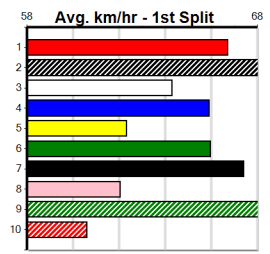

RSN GREY AREAS - WEDNESDAY & FRIDAY

Distance: 350m, Race Type: Grade 5, Total Prizemoney: $2,925
1st: $1,950, 2nd: $600, 3rd: $300, 4th: $75

WILD VENUS (1) will find this much easier than her last few starts and she looks awfully hard to hold out in this. MARINO (8) is well drawn out wide on the track and he can challenge if he can step on even terms here.

Watchdog Tips: 1 8 4 6 Bet: Trifecta 1/4,8/3,4,6,8 ($10 - 166.67%)

WILD VENUS [5] Much easier here than her last few, one to beat. $2.20
BK Bitch May-22 Sire: ASTON DEE BEE Dam: INVICTUS REIGN
Owner(s): BILVIS (SYN), A Gwynne, D Bourke
Trainer: David Bourke (The Basin)

GOOD AS GONE (NSW)[5] Showed speed in smart placing 2 back, keep safe. $8.00
BK Bitch Sep-21 Sire: BARCIA BALE Dam: OPAL EDITION
Owner(s): M Chapple
Trainer: Trevor Whitford (Willow Grove)

ROMENA CHARM [5] Can come out running at times, place hopes here. $18.00
BK Bitch Dec-20 Sire: SENNACHIE Dam: WHAT FEELING
Owner(s): UGLIETTA (SYN), J Uglietta, M Uglietta
Trainer: Joe Uglietta (Yan Yeau)

ALICE MORGAN (QLD)[5] Good early, met some good ones of late, chance. $4.60
BEF Bitch May-20 Sire: HASTEN SLOWLY Dam: ALPHA DEMETER
Owner(s): L Weeks
Trainer: Les Weeks (Tyabb)

LAKEVIEW JACK [5] Drawn to find some bother in this, needs luck. $31.00
BE Dog Sep-21 Sire: AUSSIE INFRARED Dam: BRAEMAR KEELIE
Owner(s): O MCGOVERN
Trainer: Owen MCGOVERN (Rosedale)