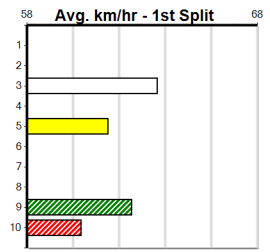

Well bred debutants look to be the main players in this with TINY FOX (7) and FLYING DOORMAT (1) looking like they could be prominent in their respective debuts. DERMOTT ROSE (6) has shown ability as well and could challenge also.

Watchdog Tips: 7 1 6 4 **Bet:** Win 7

Form Box	Wgt	Dist	Track	Date	Time	BON	Margin	1st/2nd (Time)	PIR	Checked	Comment	W/R	Split 1	S/P	Grade	
1	FLYING DOORMAT [M] $3.60															
	RF Dog Dec-22 Litter has shown plenty of talent, watch betting.															
	Sire: BARCIA BALE Dam: PARTY LIGHTS Trainer: Robin Moore (Devon Meadows)															
	Owner(s): R Moore															
	Winning Distances: < 300m (0) 300 - 399m (0) 400 - 499m (0) 500 - 599m (0) 600 - 699m (0) > 700m (0)															
	Winning Weights:															
	<table border="1" style="width: 100%; border-collapse: collapse;"> <thead> <tr><th>Bx</th><th>1st</th><th>2nd</th><th>3rd</th><th>4th</th><th>5th</th><th>6th</th><th>7th</th><th>8th</th></tr> </thead> <tbody> <tr><td>1</td><td></td><td></td><td></td><td></td><td></td><td></td><td></td><td></td></tr> <tr><td>2</td><td></td><td></td><td></td><td></td><td></td><td></td><td></td><td></td></tr> <tr><td>3</td><td></td><td></td><td></td><td></td><td></td><td></td><td></td><td></td></tr> <tr><td>4</td><td></td><td></td><td></td><td></td><td></td><td></td><td></td><td></td></tr> <tr><td>5</td><td></td><td></td><td></td><td></td><td></td><td></td><td></td><td></td></tr> <tr><td>6</td><td></td><td></td><td></td><td></td><td></td><td></td><td></td><td></td></tr> <tr><td>7</td><td></td><td></td><td></td><td></td><td></td><td></td><td></td><td></td></tr> <tr><td>8</td><td></td><td></td><td></td><td></td><td></td><td></td><td></td><td></td></tr> </tbody> </table>															
	Last 3 wins NOT included above															
	<table border="1" style="width: 100%; border-collapse: collapse;"> <tr><td>Prize Best</td><td></td><td></td><td></td><td></td><td></td><td></td><td></td><td>$0</td></tr> <tr><td>Starts</td><td></td><td></td><td></td><td></td><td></td><td></td><td></td><td>FSH</td></tr> <tr><td>Trk/Dts</td><td></td><td></td><td></td><td></td><td></td><td></td><td></td><td>0-0-0-0</td></tr> <tr><td>APM</td><td></td><td></td><td></td><td></td><td></td><td></td><td></td><td>0-0-0-0</td></tr> <tr><td></td><td></td><td></td><td></td><td></td><td></td><td></td><td></td><td>0</td></tr> </table>															

2	SCOTT WEDNESDAY [M] $10.00															
	BK Bitch Apr-23 Litter is still starting out, betting best guide.															
	Sire: ASTON RUPEE Dam: DANCIN' ETHICS Trainer: Emma Scott (Tatura)															
	Owner(s): SCOTT FORTITUDE (SYN), E Scott, L Scott															
	Winning Distances: < 300m (0) 300 - 399m (0) 400 - 499m (0) 500 - 599m (0) 600 - 699m (0) > 700m (0)															
	Winning Weights:															
	<table border="1" style="width: 100%; border-collapse: collapse;"> <thead> <tr><th>Bx</th><th>1st</th><th>2nd</th><th>3rd</th><th>4th</th><th>5th</th><th>6th</th><th>7th</th><th>8th</th></tr> </thead> <tbody> <tr><td>1</td><td></td><td></td><td></td><td></td><td></td><td></td><td></td><td></td></tr> <tr><td>2</td><td></td><td></td><td></td><td></td><td></td><td></td><td></td><td></td></tr> <tr><td>3</td><td></td><td></td><td></td><td></td><td></td><td></td><td></td><td></td></tr> <tr><td>4</td><td></td><td></td><td></td><td></td><td></td><td></td><td></td><td></td></tr> <tr><td>5</td><td></td><td></td><td></td><td></td><td></td><td></td><td></td><td></td></tr> <tr><td>6</td><td></td><td></td><td></td><td></td><td></td><td></td><td></td><td></td></tr> <tr><td>7</td><td></td><td></td><td></td><td></td><td></td><td></td><td></td><td></td></tr> <tr><td>8</td><td></td><td></td><td></td><td></td><td></td><td></td><td></td><td></td></tr> </tbody> </table>															
	Last 3 wins NOT included above															
	<table border="1" style="width: 100%; border-collapse: collapse;"> <tr><td>Prize Best</td><td></td><td></td><td></td><td></td><td></td><td></td><td></td><td>$0</td></tr> <tr><td>Starts</td><td></td><td></td><td></td><td></td><td></td><td></td><td></td><td>FSH</td></tr> <tr><td>Trk/Dts</td><td></td><td></td><td></td><td></td><td></td><td></td><td></td><td>0-0-0-0</td></tr> <tr><td>APM</td><td></td><td></td><td></td><td></td><td></td><td></td><td></td><td>0-0-0-0</td></tr> <tr><td></td><td></td><td></td><td></td><td></td><td></td><td></td><td></td><td>0</td></tr> </table>															

3	PRINCE AMAROK [M] $8.00															
	WBK Dog Apr-23 Steady debut placing 2 back, place hopes again.															
	Sire: ASTON KIMETTO Dam: QUEEN AMAROK Trainer: Bradley Debono (Mill Park)															
	Owner(s): B Debono															
	Winning Distances: < 300m (0) 300 - 399m (0) 400 - 499m (0) 500 - 599m (0) 600 - 699m (0) > 700m (0)															
	Winning Weights:															
	<table border="1" style="width: 100%; border-collapse: collapse;"> <tr><td>2nd (1)</td><td>32.2</td><td>400</td><td>GEL</td><td>R1</td><td>02-Nov-24</td><td>23.12</td><td>22.24</td><td>5.50L MY BOY PARKER (22.75)</td><td>Q/33</td><td></td><td></td><td></td><td></td><td>8.74</td><td>$4.70 M</td></tr> <tr><td>5th (4)</td><td>32.0</td><td>400</td><td>GEL</td><td>R1</td><td>08-Nov-24</td><td>23.55</td><td>22.39</td><td>12.00 BIG DUKE (22.76)</td><td>M/55</td><td></td><td></td><td></td><td></td><td>8.79</td><td>$13.80 M</td></tr> </table>															
	Last 3 wins NOT included above															
	<table border="1" style="width: 100%; border-collapse: collapse;"> <thead> <tr><th>Bx</th><th>1st</th><th>2nd</th><th>3rd</th><th>4th</th><th>5th</th><th>6th</th><th>7th</th><th>8th</th></tr> </thead> <tbody> <tr><td>1</td><td></td><td>1</td><td></td><td></td><td></td><td></td><td></td><td></td></tr> <tr><td>2</td><td></td><td></td><td></td><td></td><td></td><td></td><td></td><td></td></tr> <tr><td>3</td><td></td><td></td><td></td><td></td><td></td><td></td><td></td><td></td></tr> <tr><td>4</td><td></td><td></td><td></td><td></td><td>1</td><td></td><td></td><td></td></tr> <tr><td>5</td><td></td><td></td><td></td><td></td><td></td><td></td><td></td><td></td></tr> <tr><td>6</td><td></td><td></td><td></td><td></td><td></td><td></td><td></td><td></td></tr> <tr><td>7</td><td></td><td></td><td></td><td></td><td></td><td></td><td></td><td></td></tr> <tr><td>8</td><td></td><td></td><td></td><td></td><td></td><td></td><td></td><td></td></tr> </tbody> </table>															
	<table border="1" style="width: 100%; border-collapse: collapse;"> <tr><td>Prize Best</td><td></td><td></td><td></td><td></td><td></td><td></td><td></td><td>$520.00</td></tr> <tr><td>Starts</td><td></td><td></td><td></td><td></td><td></td><td></td><td></td><td>FSH</td></tr> <tr><td>Trk/Dts</td><td></td><td></td><td></td><td></td><td></td><td></td><td></td><td>2-0-1-0</td></tr> <tr><td>APM</td><td></td><td></td><td></td><td></td><td></td><td></td><td></td><td>0-0-0-0</td></tr> <tr><td></td><td></td><td></td><td></td><td></td><td></td><td></td><td></td><td>520</td></tr> </table>															

4	MAGIC WESTERN [M] $8.00															
	BK Dog Mar-23 Dam has produced plenty of talent, watch betting.															
	Sire: WEST ON AUGIE Dam: HOPE'S THUNDER Trainer: Lachlan Scott (Tatura)															
	Owner(s): Magical Speed (SYN), T Johnson, E Scott, L Scott															
	Winning Distances: < 300m (0) 300 - 399m (0) 400 - 499m (0) 500 - 599m (0) 600 - 699m (0) > 700m (0)															
	Winning Weights:															
	<table border="1" style="width: 100%; border-collapse: collapse;"> <thead> <tr><th>Bx</th><th>1st</th><th>2nd</th><th>3rd</th><th>4th</th><th>5th</th><th>6th</th><th>7th</th><th>8th</th></tr> </thead> <tbody> <tr><td>1</td><td></td><td></td><td></td><td></td><td></td><td></td><td></td><td></td></tr> <tr><td>2</td><td></td><td></td><td></td><td></td><td></td><td></td><td></td><td></td></tr> <tr><td>3</td><td></td><td></td><td></td><td></td><td></td><td></td><td></td><td></td></tr> <tr><td>4</td><td></td><td></td><td></td><td></td><td></td><td></td><td></td><td></td></tr> <tr><td>5</td><td></td><td></td><td></td><td></td><td></td><td></td><td></td><td></td></tr> <tr><td>6</td><td></td><td></td><td></td><td></td><td></td><td></td><td></td><td></td></tr> <tr><td>7</td><td></td><td></td><td></td><td></td><td></td><td></td><td></td><td></td></tr> <tr><td>8</td><td></td><td></td><td></td><td></td><td></td><td></td><td></td><td></td></tr> </tbody> </table>															
	Last 3 wins NOT included above															
	<table border="1" style="width: 100%; border-collapse: collapse;"> <tr><td>Prize Best</td><td></td><td></td><td></td><td></td><td></td><td></td><td></td><td>$0</td></tr> <tr><td>Starts</td><td></td><td></td><td></td><td></td><td></td><td></td><td></td><td>FSH</td></tr> <tr><td>Trk/Dts</td><td></td><td></td><td></td><td></td><td></td><td></td><td></td><td>0-0-0-0</td></tr> <tr><td>APM</td><td></td><td></td><td></td><td></td><td></td><td></td><td></td><td>0-0-0-0</td></tr> <tr><td></td><td></td><td></td><td></td><td></td><td></td><td></td><td></td><td>0</td></tr> </table>