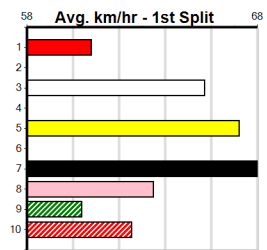

1
11:47AM

(VIC time)

Distance: 350m, Race Type: Maiden Heat, Total Prizemoney: $2,535
1st: $1,680, 2nd: $520, 3rd: $260, 4th: $75

TALK IS CHEAP (5) has been impressive with fast efforts in his 2 starts to date and he looks like the one they may need to beat here. WANT SOME (6) comes to the races from a litter that has shown talent thus far and he could challenge.

Watchdog Tips: **5** **6** **7** **3** Bet: Trifecta 5/6,7/3,4,6,7 ($10 - 166.67%)

1

OLIVIA LEE ROSE [M] **Slow early, steady placing last start, place best.** **$21.00**
WF Bitch Dec-22 Sire: WHISKEY RIOT Dam: SUZIE ROSE Trainer: Sharon-lee Chignell (Rosedale)
Owner(s): S Chignell
Winning Distances: < 300m (0) 300 - 399m (0) 400 - 499m (0) 500 - 599m (0) 600 - 699m (0) > 700m (0)
Winning Weights:
7th (1) 27.9 435 SLE R1 27-Oct-24 25.36 24.09 15.00 REEL INFRARED (24.36) M/677 V0 5.43 $16.00 M
7th (1) 27.8 515 SAP R1 02-Nov-24 31.10 29.56 20.00 TALK THAT TALK (29.77) M/4777 5.30 $8.30 M
5th (8) 28.0 435 SLE R2 10-Nov-24 25.28 24.30 7.50L BOWIE SUNNY (24.79) S/845 5.46 $34.90 M
3rd (7) 28.3 435 SLE R2 13-Nov-24 25.44 24.42 4.75L PINOT GRIGIO (25.12) M/643 5.49 $2.70 T3-M
Last 3 wins NOT included above

Box History

Bx	1st	2nd	3rd	4th	5th	6th	7th	8th
1								2
2								
3								
4								
5								
6								
7			1					
8					1			

Prize Best	$160.00
Starts	FSH
Trk/Dts	4-0-0-1
APM	0-0-0-0
	160

2

SCOTT INFLUENCE [M] **Dams 1st litter was handy, betting best guide.** **$12.00**
BK Dog May-23 Sire: ASTON RUPEE Dam: LEE ALI Trainer: Emma Scott (Tatura)
Owner(s): SCOTT FORTITUDE (SYN), E Scott, L Scott
Winning Distances: < 300m (0) 300 - 399m (0) 400 - 499m (0) 500 - 599m (0) 600 - 699m (0) > 700m (0)
Winning Weights:
Last 3 wins NOT included above

Box History

Bx	1st	2nd	3rd	4th	5th	6th	7th	8th
1								
2								
3								
4								
5								
6								
7								
8								

Prize Best	$0
Starts	FSH
Trk/Dts	0-0-0-0
APM	0-0-0-0
	0

3

SLEEK DESIGN [M] **Handy placings in 2 of his 4 starts, must respect.** **$7.50**
BK Dog Jan-23 Sire: KOBLENZ Dam: LITTLE BIT SLEEK Trainer: Garry Johnson (Chum Creek)
Owner(s): G Sprod
Winning Distances: < 300m (0) 300 - 399m (0) 400 - 499m (0) 500 - 599m (0) 600 - 699m (0) > 700m (0)
Winning Weights:
4th (6) 31.4 400 WGL R1 25-Oct-24 23.89 22.52 12.00 CAPED CRUSADER (23.12) Q/33 8.70 $13.30 M
3rd (2) 31.6 400 WGL R1 01-Nov-24 23.28 22.49 8.00L JUMBUK QUEEN (22.74) M/33 8.52 $9.10 M
3rd (5) 31.9 300 HVL R1 03-Nov-24 17.27 17.03 3.5L WHO ME (17.03) M/5 4.08 $20.60 M
6th (4) 31.9 350 HVL R2 10-Nov-24 20.18 19.39 5.00L BLAME ESMERALDA (19.84) M/5 6.69 $5.00 M
Last 3 wins NOT included above

Box History

Bx	1st	2nd	3rd	4th	5th	6th	7th	8th
1								
2			1					
3								
4						1		
5			1					
6				1				
7								
8								

Prize Best	$595.00
Starts	20.18(4)-10/11/24
Trk/Dts	4-0-0-2
APM	1-0-0-0
	595

4

MAGIC FOXY [M] **Dam has produced plenty of talent, watch betting.** **$9.00**
BE Dog Feb-23 Sire: AUSSIE INFRARED Dam: NEVER DUPLICATED Trainer: Lachlan Scott (Tatura)
Owner(s): T Johnson
Winning Distances: < 300m (0) 300 - 399m (0) 400 - 499m (0) 500 - 599m (0) 600 - 699m (0) > 700m (0)
Winning Weights:
Last 3 wins NOT included above

Box History

Bx	1st	2nd	3rd	4th	5th	6th	7th	8th
1								
2								
3								
4								
5								
6								
7								
8								

Prize Best	$0.00
Starts	FSH
Trk/Dts	0-0-0-0
APM	0-0-0-0
	0