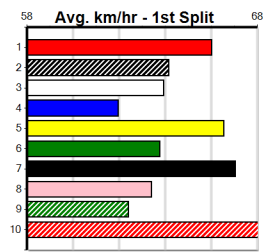

CENTRAL SCAFFOLDS

Distance: 350m, Race Type: Grade 5, Total Prizemoney: $2,925
1st: $1,950, 2nd: $600, 3rd: $300, 4th: $75

WALTZING BRUTE (4) has shown speed in his fast solid wins and he may prove hard to hold out again in this. SAILAWAY GIN (8) can race on the speed from the outset and she looks likely to be prominent throughout here.

Watchdog Tips: 4 8 1 2 Bet: Box Trifecta 1,2,4,8 ($10 for 41.67%)

Simply Stylish [5] Much better than recent form may appear, chance. $7.50
Owner(s): J Gorgioski
Sire: HARD STYLE RICO Dam: SIMPLY SMARTER
Trainer: Jeff Gorgioski (Stanhope)
Winning Distances: < 300m (0) 300 - 399m (1) 400 - 499m (5) 500 - 599m (2) 600 - 699m (0) > 700m (0)
Winning Weights: 33.6(1) 33.9(1) 34.7(1) 34.9(3) 35.1(1) 35.5(1)
1st (8) 34.9 425 BEN R12 13-Sep-24 24.03 23.70 1.75L FINDERS KEEPERS (24.14) M/122 . . . 6.52 $2.60 5NP
5th (4) 34.7 515 SAP R9 23-Sep-24 30.24 29.16 9.00L HIS SPECIAL (29.63) M/4655 . . . 5.27 $2.10 5NP
1st (8) 34.7 525 MEA R4 28-Sep-24 30.35 29.60 0.10L PLAY THE VICTIM (30.36) M/1222 . . . SW . 5.07 $5.40 5
6th (5) 34.3 485 HOR R8 05-Oct-24 28.12 27.61 5.50L BIG TUNA (27.75) M/435 . . . . 6.80 $3.20 X45
2nd (8) 33.8 350 HVL R6 20-Oct-24 19.62 19.25 2.50L BETTER BANJO (19.47) M/5 . . . . 6.67 $3.40 5H
8th (6) 34.3 350 HVL R8 27-Oct-24 19.56 19.12 4.25L OUR REGARDS (19.27) M/8 . . . . 6.71 $37.50 5F
4th (8) 34.8 425 BEN R2 08-Nov-24 24.26 23.76 3.5L SAMMY SUNG (24.01) Q/435 . . . W 6.53 $15.20 5
4th (3) 34.8 450 BAL R5 13-Nov-24 25.81 25.03 3.5L DOLLAR BUCKS (25.57) Q/335 . . . . 6.65 $43.40 5
Last 3 wins NOT included above
1st (5) 34.9 390 SHP R11 15-Jul-24 22.30 22.02 0.50L KINGSVILLE COMET (22.32) M/23 . . . . 8.48 $7.80 RWH
1st (7) 35.1 400 GEL R3 30-Aug-24 22.79 22.46 0.25L ANOTHER NANDO (22.80) M/44 . . . SW W 8.67 $4.40 5
1st (1) 34.9 450 BAL R6 06-Sep-24 25.54 25.54 4.25L MINH NARDO (25.83) Q/221 . . . . 6.63 $2.40 5

Shima Stripe [5] Smart placings in his last 5 starts, can threaten. $5.50
Owner(s): C Fahey
Sire: SHIMA SHINE Dam: SWIFT CURRENT
Trainer: Billy Galea (Rockbank)
Winning Distances: < 300m (0) 300 - 399m (3) 400 - 499m (9) 500 - 599m (0) 600 - 699m (0) > 700m (0)
Winning Weights: 29.4(3) 29.5(1) 29.8(2) 29.9(2) 30.1(2) 30.5(2)
5th (4) 30.6 278 LCN R10 30-Sep-24 16.43 16.04 4.25L FINLOCH SURVIVOR (16.12) 0 . . . B2 5.26 $3.10 5
6th (4) 29.9 350 HVL R6 20-Oct-24 19.74 19.25 4.00L BETTER BANJO (19.47) S/8 . . . . 6.80 $12.20 5H
5th (3) 29.9 390 BAL R9 23-Oct-24 22.34 21.71 9.00L SERIAL STICKER (21.71) M/66 . . . . 8.55 $18.00 5H
3rd (3) 30.2 350 HVL R7 27-Oct-24 19.37 19.12 1.75L HARTNEY (19.26) M/4 . . . . 6.63 $25.00 5
2nd (1) 30.7 390 BAL R14 30-Oct-24 22.56 21.83 0.75L MY BOY ROBERT (22.52) M/63 . . . . 8.63 $3.60 5
3rd (8) 30.3 390 BAL R14 06-Nov-24 22.26 21.76 6.00L HUNTER FRED (21.84) S/74 . . . . 8.62 $3.50 5
2nd (5) 30.9 350 HVL R11 10-Nov-24 19.59 19.39 2.00L WHY I'M BROKE (19.45) M/3 . . . . 6.65 $2.00 5
3rd (6) 30.6 390 BAL R3 13-Nov-24 22.48 22.11 3.5L TURBO GEORGE (22.24) S/44 . . . . 8.59 $3.70 5
Last 3 wins NOT included above
1st (5) 30.5 340 HOB R3 11-Jul-24 19.47 19.47 2.00L MYALL CLYDE (19.62) 0 . . . B SWAB 5.29 $3.50 5
1st (8) 30.1 340 HOB R5 15-Aug-24 19.60 19.50 2.00L LOVE IS GONE (19.74) 0 . . . . 5.24 $2.10 X34
1st (7) 30.1 340 DHO R1 03-Sep-24 19.46 19.28 0.50L LOVE IS GONE (19.49) 0 . . . B INJ SDDO 5.25 $1.65 5