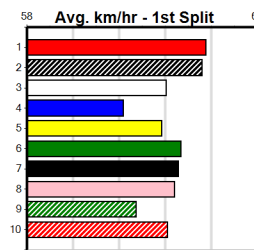

MONTROSE IGA LIQUOR

Distance: 300m, Race Type: Grade 5, Total Prizemoney: $2,925
1st: $1,950, 2nd: $600, 3rd: $300, 4th: $75

OUR BOY MAESTRO (1) rises in class for this but he is drawn to race on the speed and could be hard to catch after solid wins in his last 2 here. I'M WHAT'S NEXT (8) is well drawn in this and he is much better than recent form may appear.

Watchdog Tips: 1 8 5 3 Bet: Win 1

Race card for OUR BOY MAESTRO [5]. Includes owner (SJD RACING), sire (FERNANDO BALE), dam (BETTA BALE), and a list of past race results with dates, times, and odds.

Race card for BRUTAL POWER (SA)[5]. Includes owner (E Knott), sire (HOOKED ON SCOTCH), dam (LOVE MADE ME), and a list of past race results.

Race card for DOMINATE [5]. Includes owner (D Bunn), sire (ALLEN DEED), dam (PENELOPES CRUZ), and a list of past race results.

Race card for RAPIDFIRE DENZEL [5]. Includes owner (Just for us), sire (FABREGAS), dam (WYNBURN LUCIFER), and a list of past race results.

Race card for HARTNEY [5]. Includes owner (M Carruthers), sire (FERAL FRANKY), dam (ALL INN AVA), and a list of past race results.