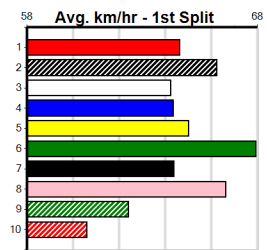

GORSKI ENGINEERING

Distance: 350m, Race Type: Grade 5, Total Prizemoney: $2,925
1st: $1,950, 2nd: $600, 3rd: $300, 4th: $75

ZIPPI MUSTANG (6) was a fast last start winner here when she led from go to whoa and she looks like the one to beat again today. ESPECIAL CHARLIE (2) can race in a forward position from the outset here and he can make his presence felt.

Watchdog Tips: 6 2 7 1 Bet: Win 6

ALL IN OLLIE [5] Comes into calculations from this draw. $6.50
RBD Dog Jan-22 Sire: HARD STYLE RICO Dam: DANCING SIENNA
Owner(s): R Di mauro
Winning Distances: < 300m (0) 300 - 399m (3) 400 - 499m (0) 500 - 599m (0) 600 - 699m (0) > 700m (0)
Winning Weights: 34.0(1) 34.3(1) 34.6(1)
5th (3) 34.7 400 GEL R1 03-Aug-24 23.56 22.64 6.50L GO NOW (23.13) M/44 . . . . 8.96 $4.20 M
1st (2) 34.0 350 HVL R2 30-Aug-24 19.60 19.45 0.025 IVORY NARWHAL (19.60) M/3 . . . . 6.72 $2.10 T3-M
1st (4) 34.3 300 HVL R2 08-Sep-24 16.94 16.31 1.25L QUEEN KATE (17.03) S/7 . . . . 4.08 $13.40 7
4th (2) 33.9 515 SAP R4 16-Sep-24 30.38 29.52 7.00L ELLIOTT (29.90) M/2223 . . . . 5.16 $52.40 X67H
5th (8) 33.9 515 SAP R2 23-Sep-24 31.02 29.16 17.00 BIRMINGHAM (29.83) M/3555 . . . . 5.23 $10.10 X67
1st (2) 34.6 300 HVL R3 28-Oct-24 16.85 16.85 3.25L ROWDY'S BEAST (17.07) M/3 . . . SW . 3.95 $2.10 X67
3rd (7) 34.8 400 WGL R12 08-Nov-24 23.03 22.38 4.00L DARNUM DESIRE (22.76) M/44 . . . . 8.54 $6.00 5
7th (1) 35.0 400 WGL R12 12-Nov-24 23.80 22.37 20.00 HOT SCOTCH (22.45) M/78 . . . . 8.57 $6.10 5
Last 3 wins NOT included above
Prize Best $5652.86
Starts 19.60(2)-30/8/24
Trk/Dts 13-3-1-2
APM 2-1-1-0 3938

ESPECIAL CHARLIE [5] Can race in a forward position throughout, danger. $5.00
RF Dog Nov-21 Sire: BARCIA BALE Dam: MERCEDES RED
Owner(s): P Knott
Winning Distances: < 300m (0) 300 - 399m (3) 400 - 499m (0) 500 - 599m (0) 600 - 699m (0) > 700m (0)
Winning Weights: 30.7(1) 31.8(1) 32.4(1)
6th (4) 32.9 400 GEL R9 03-Sep-24 23.53 22.31 10.00 BOMBARDA MAXIMA (22.85) S/67 . . . . 8.81 $17.10 7
1st (6) 32.4 300 HVL R3 13-Sep-24 17.09 16.77 2.00L WHISKEY SPLASH (17.22) M/7 . . . SW . 4.11 $2.70 T3-7
5th (2) 32.4 350 HVL R7 19-Sep-24 20.02 19.49 7.50L DONEGAL EXPRESS (19.53) M/4 . . . . 6.65 $4.80 T3-RW
3rd (5) 31.7 350 HVL R5 27-Sep-24 19.75 19.32 0.75L ASTON WARRIOR (19.70) M/6 . . . . 6.73 $8.20 T3-RW
1st (8) 31.8 350 HVL R5 02-Oct-24 19.63 19.63 2.00L CROWNING GLORY (19.76) M/3 . . . . 6.65 $2.60 6G
2nd (4) 32.0 350 HVL R8 09-Oct-24 19.66 19.45 3.25L CHESTER CAMPBELL (19.45) M/4 . . . . 6.63 $4.00 5
2nd (3) 32.3 350 HVL R8 18-Oct-24 19.55 19.53 0.50L DOWN SOUTH GIRL (19.53) M/3 . . . . 6.63 $4.60 T3-5
6th (4) 32.4 350 HVL R6 25-Oct-24 20.22 19.78 6.50L DOWN SOUTH GIRL (19.78) M/6 . . . . 6.78 $6.00 T3-5
Last 3 wins NOT included above
1st (8) 30.7 390 SHP R1 25-Jan-24 22.48 22.27 6.00L NEW ABILITY (22.87) S/11 . . . . 8.68 $1.90 M
Prize Best $4165.00
Starts 19.55(3)-18/10/24
Trk/Dts 16-3-2-2
APM 7-1-2-1 2377