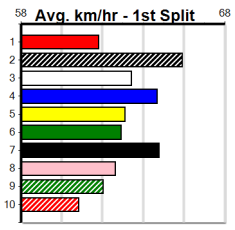

Geelong

MERV JENNINGS SIGNS (275+ RANK)

Distance: 400m, Race Type: Grade 6, Total Prizemoney: $1,530
1st: $1,000, 2nd: $320, 3rd: $160, 4th: $50

3

3:57PM
(VIC time)

Watchdog Tips: **0 0 0 0** Bet: **0**