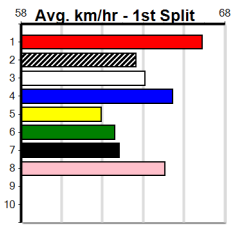

MELBOURNE CONTAINER PARK (275+ RA

Distance: 460m, Race Type: Mixed 4/5, Total Prizemoney: $1,530
1st: $1,000, 2nd: $320, 3rd: $160, 4th: $50

Watchdog Tips: **0** **0** **0** **0** Bet: .

Form Box Weight Dist Track Date Time BON Margin 1st/2nd (Time) PIR Checked Comment W/R Split 1 S/P Grade

1 DEEP FEVER [4]												Winning Boxes							
F	D	Sep-20 HOSTILE				QUICK SUCCESSION						1	2	3	4	5	6	7	8
Trainer: Allan Meyer (Hoppers Crossing)												Prize Best $66,226.25 Starts 110-16-20-21 Trk/Dst 14-3-2-4 APM $6148							
3rd (4)	32.0	450	BAL	R8	21-Oct-24	25.87	25.58	4.00	BOROUGH BANKER (25.59)	Q/113	.	.	.	6.65	$10.70	T3-5			
2nd (2)	32.1	525	MEP	R12	30-Oct-24	30.57	29.86	3.00	LITTLE PEG (30.37)	Q/2222	.	.	.	5.17	$4.10	T3-5			
2nd (1)	31.8	525	MEP	R12	06-Nov-24	30.32	29.90	1.25	LOKAY BOOMER (30.24)	M/2222	.	.	.	5.12	$4.00	T3-5			
5th (2)	32.0	450	SHP	R7	11-Nov-24	25.68	25.09	2.75	LDAINTREE PEDRO (25.48)	Q/155	.	.	.	6.59	$20.50	5			

2 IDYLLIC LAYLA [4]												Winning Boxes							
BE	B	Mar-22 FERNANDO BALE				PRINCESS KIWI						1	2	3	4	5	6	7	8
Trainer: Nicole Salna (Anakie)												Prize Best $7,355.00 Starts 31-4-1-0 Trk/Dst 3-1-0-0 APM $3791							
4th (6)	25.7	515	SAP	R9	21-Oct-24	30.21	29.38	3.25	LWANDANA LAD (29.98)	M/4554	.	.	.	5.29	$3.10	5NP			
5th (5)	26.0	400	GEL	R12	30-Oct-24	23.70	22.68	12.00	LINTER STAR FIRE (22.86)	S/85	.	.	W	9.05	$5.50	5			
6th (1)	25.7	400	GEL	R10	02-Nov-24	23.10	22.24	10.00	LMICHALIS (22.41)	S/77	.	.	.	8.94	$45.70	5H			
4th (7)	25.6	410	HOR	R11	09-Nov-24	23.63	22.98	4.50	LPAW CHEYENNE (23.33)	S/64	.	.	.	10.66	$7.00	T3-5			

3 ASTON ALLURE [5]												Winning Boxes							
BKW	B	May-22 ASTON DEE BEE				ASTON GWEN						1	2	3	4	5	6	7	8
Trainer: Raymond Gatt (Bannockburn)												Prize Best $16,955.00 Starts 38-9-5-3 Trk/Dst 5-2-0-1 APM $7248							
2nd (5)	26.1	500	BEN	R8	26-Oct-24	28.64	28.21	6.50	LHOLD ME CLOSER (28.21)	Q/122	.	.	.	6.62	$3.40	5			
2nd (7)	26.3	525	MEP	R3	30-Oct-24	30.79	29.86	2.00	LIT'S A RUNAWAY (30.66)	M/1223	.	.	.	5.15	$4.60	T3-5			
5th (7)	26.3	525	MEP	R11	06-Nov-24	30.86	29.90	3.75	LRGENERATE (30.59)	M/2366	.	.	.	5.12	$2.40	T3-5			
1st (7)	26.5	460	GEL	R6	12-Nov-24	26.33	26.20	3.00	LCARIBBEAN (26.54)	Q/111	.	.	.	6.65	$1.30	5			

4 STILSON [5]												Winning Boxes							
BK	D	May-21 HOOKSY				LEAVE ME OUT						1	2	3	4	5	6	7	8
Trainer: Paula Gray (Point Cook)												Prize Best $15,795.00 Starts 36-5-7-6 Trk/Dst 8-3-0-0 APM $1881							
F (4)	36.7	400	GEL	R4	06-Sep-24	0.00	22.68	.	LHOLTORF BALE (22.84)	S/88	.	V7	.	10.26	$26.70	5			
3rd (4)	35.7	350	MBS	R4	24-Sep-24	19.53	19.29	3.5L	MR. YELLOWSTONE (19.29)	.	.	.	.	7.25	$4.80	5			
3rd (5)	36.5	450	SHP	R10	14-Oct-24	25.86	25.13	8.50	LPETE'S ENTITY (25.28)	M/433	.	.	.	7.00	$19.10	5			
4th (4)	36.4	500	BEN	R8	19-Oct-24	28.65	28.44	3.25	LZIPPING SPARTAN (28.44)	M/544	.	.	.	6.87	$5.90	5			

5 SOMETHING CLEVER [5]												Winning Boxes							
BK	D	Apr-21 ASTON KIMETTO				POPOWSKI						1	2	3	4	5	6	7	8
Trainer: Peter Craig (Langwarrin)												Prize Best $6,490.00 Starts 41-4-3-4 Trk/Dst 0-0-0-0 APM $2241							
1st (1)	33.8	425	BEN	R10	02-Oct-24	23.93	23.88	2.50	LSOLITARY FLAME (24.11)	M/111	.	SW	.	6.61	$4.40	SH			
6th (4)	33.6	425	BEN	R6	11-Oct-24	24.42	23.69	4.25	LASTON OPHELIA (24.13)	S/887	.	.	.	6.89	$21.20	SF			
7th (2)	34.6	460	WGL	R7	22-Oct-24	26.88	25.79	8.50	LRVERSE SWEEP (26.31)	M/457	.	.	.	6.70	$8.00	5			
5th (2)	34.3	400	WGL	R11	12-Nov-24	23.07	22.37	4.25	LSUGAR BOWL ROSE (22.78)	M/67	.	.	.	8.78	$23.60	X45