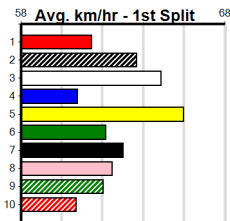

GEELONG PRINTING (275+ RANK)

Distance: 460m, Race Type: Grade 7, Total Prizemoney: $1,530
1st: $1,000, 2nd: $320, 3rd: $160, 4th: $50

7

5:19PM

(VIC time)

Watchdog Tips:

0 0 0 0

Bet: