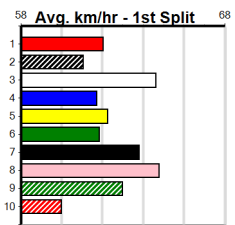

TTS ELECTRICS (275+ RANK)

Distance: 460m, Race Type: Grade 6, Total Prizemoney: $1,530
1st: $1,000, 2nd: $320, 3rd: $160, 4th: $50

Watchdog Tips: 0 0 0 0 Bet:

Main race results table with columns for Race No, Winner, Trainer, Date, Time, BON, Margin, 1st/2nd (Time), PIR, Checked, Comment, W/R, Split 1, S/P, Grade, and Winning Boxes. Includes races 1 through 9.