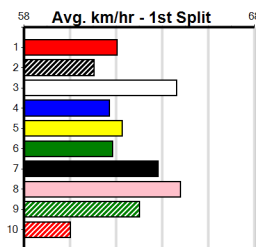

TTS ELECTRICS (275+ RANK)

Distance: 460m, Race Type: Grade 6, Total Prizemoney: $1,530
1st: $1,000, 2nd: $320, 3rd: $160, 4th: $50

Watchdog Tips:

Bet:

Table header with columns: Form Box, Wgt, Dist, Track, Date, Time, BON, Margin, 1st/2nd (Time), PIR, Checked, Comment, W/R, Split 1, S/P, Grade

WINTER BALE (NSW)[6]
WBK Bitch May-22 Sire: ALLEN DEED Dam: WANNA ALLEN
Owner(s): B Middling
Trainer: Brendan Middling (Rockbank)
Winning Distances: < 300m (0) 300 - 399m (0) 400 - 499m (2) 500 - 599m (0) 600 - 699m (0) > 700m (0)
Winning Weights: 27.2(2)
Box History table and Prize Best Starts table included.

IZAKAYA LAD [6]
BK Dog Jul-22 Sire: FERAL FRANKY Dam: MIYAZAKI
Owner(s): A Lie
Trainer: Jason Sharp (Lara)
Winning Distances: < 300m (0) 300 - 399m (1) 400 - 499m (1) 500 - 599m (0) 600 - 699m (0) > 700m (0)
Winning Weights: 31.0(1) 31.5(1)
Box History table and Prize Best Starts table included.

TYCOON JILL [6]
BK Bitch Feb-23 Sire: ASTON RUPEE Dam: UP HILL JILL
Owner(s): P Moody
Trainer: David Geall (Lara)
Winning Distances: < 300m (0) 300 - 399m (0) 400 - 499m (2) 500 - 599m (0) 600 - 699m (0) > 700m (0)
Winning Weights: 29.8(1) 30.0(1)
Box History table and Prize Best Starts table included.

CIRCLE ROUND [6]
WDBKD Bitch Jan-22 Sire: WOW Dam: GAMMA BALE
Owner(s): K Muscat
Trainer: Clinton Keith (Ocean Grove)
Winning Distances: < 300m (0) 300 - 399m (0) 400 - 499m (2) 500 - 599m (0) 600 - 699m (0) > 700m (0)
Winning Weights: 27.4(1) 28.1(1)
Box History table and Prize Best Starts table included.

GO NOW (NSW)[6]
BK Dog Jan-22 Sire: MEPUNGA BLAZER Dam: SWEET AS BETH
Owner(s): V Lungu
Trainer: Marcus Lloyd (Anakie)
Winning Distances: < 300m (0) 300 - 399m (0) 400 - 499m (2) 500 - 599m (0) 600 - 699m (0) > 700m (0)
Winning Weights: 30.9(1) 32.2(1)
Box History table and Prize Best Starts table included.