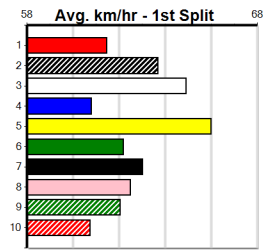

GEELONG PRINTING (275+ RANK)

Distance: 460m, Race Type: Grade 7, Total Prizemoney: $1,530
1st: $1,000, 2nd: $320, 3rd: $160, 4th: $50

Watchdog Tips: [ ] [ ] [ ] [ ] Bet: [ ]

Form Box Wgt Dist Track Date Time BON Margin 1st/2nd (Time) PIR Checked Comment WR Split 1 S/P Grade

1

ALBUS DUMBLEDORE [7] BEBD Dog Sep-21 Sire: RAW ABILITY Dam: PAT ME AGAIN Trainer: Paula Gray (Point Cook)
Winning Distances: < 300m (0) 300 - 399m (0) 400 - 499m (1) 500 - 599m (0) 600 - 699m (0) > 700m (0)
Winning Weights: 37.8(1)
Race results table with columns for rank, weight, dog name, track, date, time, sire, dam, prize, etc.
Box History table with columns for box, 1st, 2nd, 3rd, 4th, 5th, 6th, 7th, 8th.
Prize Best Starts Trk/Dts APM summary table.

2

LALA BUFFY [7] BK Dog Jan-23 Sire: DROOPYS SYDNEY Dam: LALA SHIM Trainer: Thomas Dailly (Anakie)
Winning Distances: < 300m (0) 300 - 399m (0) 400 - 499m (0) 500 - 599m (1) 600 - 699m (0) > 700m (0)
Winning Weights: 34.6(1)
Race results table with columns for rank, weight, dog name, track, date, time, sire, dam, prize, etc.
Box History table with columns for box, 1st, 2nd, 3rd, 4th, 5th, 6th, 7th, 8th.
Prize Best Starts Trk/Dts APM summary table.

3

PAW ZEVA (NSW)[7] WBEF Bitch Jan-23 Sire: FERNANDO BALE Dam: ZELZER ALLEN Trainer: Thomas Dailly (Anakie)
Winning Distances: < 300m (0) 300 - 399m (0) 400 - 499m (0) 500 - 599m (1) 600 - 699m (0) > 700m (0)
Winning Weights: 27.9(1)
Race results table with columns for rank, weight, dog name, track, date, time, sire, dam, prize, etc.
Box History table with columns for box, 1st, 2nd, 3rd, 4th, 5th, 6th, 7th, 8th.
Prize Best Starts Trk/Dts APM summary table.

4

WANDERING ROGUE [7] BK Dog Feb-23 Sire: ASTON RUPEE Dam: UP HILL JILL Trainer: David Geall (Lara) ENG GEL 2024-11-15
Winning Distances: < 300m (0) 300 - 399m (0) 400 - 499m (1) 500 - 599m (0) 600 - 699m (0) > 700m (0)
Winning Weights: 36.3(1)
Race results table with columns for rank, weight, dog name, track, date, time, sire, dam, prize, etc.
Box History table with columns for box, 1st, 2nd, 3rd, 4th, 5th, 6th, 7th, 8th.
Prize Best Starts Trk/Dts APM summary table.

5

ASTON RUMBA [7] BK Bitch Nov-22 Sire: HOOKED ON SCOTCH Dam: ASTON CHA CHA Trainer: Mark McClelland (Lovely Banks)
Winning Distances: < 300m (0) 300 - 399m (0) 400 - 499m (1) 500 - 599m (0) 600 - 699m (0) > 700m (0)
Winning Weights: 29.6(1)
Race results table with columns for rank, weight, dog name, track, date, time, sire, dam, prize, etc.
Box History table with columns for box, 1st, 2nd, 3rd, 4th, 5th, 6th, 7th, 8th.
Prize Best Starts Trk/Dts APM summary table.