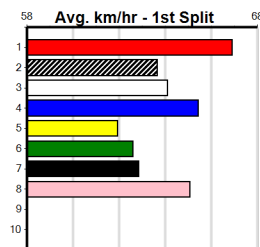

Last 3 wins NOT included above

Box History

Box History table with columns Bx, 1st, 2nd, 3rd, 4th, 5th, 6th, 7th, 8th. Includes Prize Best Starts, Trk/Dts, APM.

10

MELBOURNE CONTAINER PARK (275+ RANK)

Distance: 460m, Race Type: Mixed 4/5, Total Prizemoney: \$1,530
1st: \$1,000, 2nd: \$320, 3rd: \$160, 4th: \$50