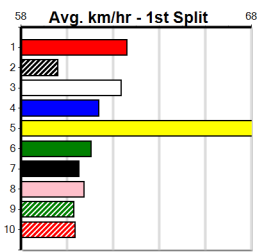

THE BECKLEY CENTRE GEELONG (275+

Distance: 400m, Race Type: Maiden, Total Prizemoney: $1,530
1st: $1,000, 2nd: $320, 3rd: $160, 4th: $50

Watchdog Tips:

Bet:

Table with columns: Form Box, Wgt, Dist, Track, Date, Time, BON, Margin, 1st/2nd (Time), PIR, Checked, Comment, W/R, Split 1, S/P, Grade

Faraway Lady [M]
BEW Bitch Feb-23
Sire: FERNANDO BALE Dam: CIRCLE OF DREAMS
Owner(s): CHAMPAGNE PTN (SYN), S Smith, A Langton
Trainer: Angela Langton (Anakie)
Winning Distances: < 300m (0) 300 - 399m (0) 400 - 499m (0) 500 - 599m (0) 600 - 699m (0) > 700m (0)
Winning Weights:
5th (3) 24.6 400 GEL R1 01-Nov-24 23.64 22.44 11.00 WARM HUGS (22.90) M/55 8.81 $22.50 M
5th (3) 24.6 400 GEL R2 08-Nov-24 23.63 22.39 12.00 QUEST FOR SPIRIT (22.84) M/65 8.88 $10.80 M
Box History:
Prize Best $0.00
Starts 23.63(3)-8/11/24
Trk/Dts 2-0-0-0
APM 2-0-0-0

Malinformation [M]
BD Bitch Jan-23
Sire: FERAL FRANKY Dam: YINDI GIRL TURBO
Owner(s): ShantotheMax (SYN), J Farrell, S Axton
Trainer: Matthew Lanigan (Rowsley)
Winning Distances: < 300m (0) 300 - 399m (0) 400 - 499m (0) 500 - 599m (0) 600 - 699m (0) > 700m (0)
Winning Weights:
7th (5) 24.2 450 BAL R2 14-Aug-24 26.26 25.35 13.00 SIZZLE JACK (25.41) S/775 7.01 $14.10 M
4th (4) 24.6 450 BAL R4 23-Aug-24 26.51 25.41 10.00 BLACK EMU (25.82) M/566 6.95 $16.60 M
3rd (8) 24.4 410 HOR R1 27-Aug-24 24.44 23.09 13.00 DINOSAUR (23.60) S/65 11.48 $11.10 M
5th (5) 24.5 410 HOR R1 03-Sep-24 23.98 23.05 4.50L SUNTORY LISA (23.68) M/77 10.96 $9.40 M
4th (1) 24.5 485 HOR R2 10-Sep-24 27.91 27.27 8.00L WANDERING ROGUE (27.38) M/454 6.86 $9.00 M
2nd (4) 24.9 485 HOR R2 17-Sep-24 27.90 27.44 0.25L TAKE THE STEPS (27.88) S/553 6.93 $8.90 M
Box History:
Prize Best $1000.00
Starts FSH
Trk/Dts 6-0-1-1
APM 0-0-0-0

Mandolin Wind [M]
BK Bitch Feb-23
Sire: ASTON FASTNET Dam: PRETTY MUCH
Owner(s): K Iles
Trainer: Kelvin Iles (Longwarry)
Winning Distances: < 300m (0) 300 - 399m (0) 400 - 499m (0) 500 - 599m (0) 600 - 699m (0) > 700m (0)
Winning Weights:
7th (5) 28.0 400 WGL R1 20-Aug-24 23.89 22.29 16.00 MY NAME'S EDEN (22.78) M/47 V10 8.71 $10.20 M
6th (6) 28.0 435 SLE R1 01-Sep-24 26.39 24.45 17.00 HAMMER (25.26) M/456 V0 5.54 $8.20 M
7th (8) 29.1 400 WGL R3 31-Oct-24 23.93 22.67 15.00 TRICKLE (22.90) M/48 8.64 $5.80 T3-M
4th (2) 28.5 400 WGL R4 14-Nov-24 23.63 22.72 7.50L BENNACHIE LANE (23.11) Q/35 8.60 $4.00 M
Box History:
Prize Best $50.00
Starts FSH
Trk/Dts 4-0-0-0
APM 0-0-0-0