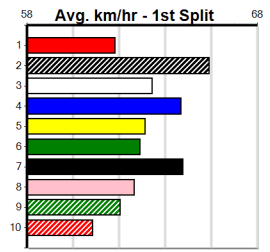

MERV JENNINGS SIGNS (275+ RANK)

Distance: 400m, Race Type: Grade 6, Total Prizemoney: $1,530
1st: $1,000, 2nd: $320, 3rd: $160, 4th: $50

Watchdog Tips:

Bet:

Form Box Wgt Dist Track Date Time BON Margin 1st/2nd (Time) PIR Checked Comment WR Split 1 S/P Grade

SHRAPNEL [6] BK Dog May-22 Sire: MAGIC SPRITE Dam: PRETTY BOMB
Owner(s): W Green
Winning Distances: < 300m (0) 300 - 399m (1) 400 - 499m (1) 500 - 599m (0) 600 - 699m (0) > 700m (0)
Trainer: Wade Green (Parwan) ENG SHP 2024-11-16

BEND YOUR EAR [6] BK Dog Feb-22 Sire: FERNANDO BALE Dam: TIME TO TALK
Owner(s): A Galea
Winning Distances: < 300m (0) 300 - 399m (0) 400 - 499m (2) 500 - 599m (0) 600 - 699m (0) > 700m (0)
Trainer: Martin Galea (Sunshine North)

JEFF THE MAN [6] WBD Dog May-21 Sire: MY REDEEMER Dam: MIMSTAR
Owner(s): M Lloyd
Winning Distances: < 300m (0) 300 - 399m (2) 400 - 499m (0) 500 - 599m (0) 600 - 699m (0) > 700m (0)
Trainer: John Frewin (Anakie)

OUR VISION [6] BK Bitch Dec-22 Sire: BERNARDO Dam: DENISE'S VISION
Owner(s): The Milkmen (SYN), C Dalli, J Russo
Winning Distances: < 300m (0) 300 - 399m (0) 400 - 499m (2) 500 - 599m (0) 600 - 699m (0) > 700m (0)
Trainer: Jason Sharp (Lara)

DECORATED [6] BK Bitch Apr-22 Sire: GET IT GIZMO Dam: WONDERFUL WORLD
Owner(s): T Walters
Winning Distances: < 300m (0) 300 - 399m (0) 400 - 499m (2) 500 - 599m (0) 600 - 699m (0) > 700m (0)
Trainer: Troy Walters (Parwan)

1

2

3

4

5