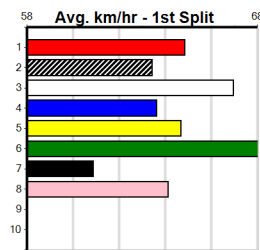

1

2

3

4

5

MILLERS MUZZLES (275+ RANK)

Distance: 400m, Race Type: Grade 5, Total Prizemoney: \$1,530
1st: \$1,000, 2nd: \$320, 3rd: \$160, 4th: \$50

Watchdog Tips: