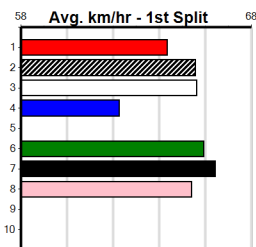

PARKER PUMPS (275+ RANK)

Distance: 400m, Race Type: Grade 5, Total Prizemoney: $1,530
1st: $1,000, 2nd: $320, 3rd: $160, 4th: $50

Watchdog Tips:

Bet:

Table with columns: Form Box, Wgt, Dist, Track, Date, Time, BON, Margin, 1st/2nd (Time), PIR, Checked, Comment, W/R, Split 1, S/P, Grade

CAR WASH CHAOS [5]
BK Dog Apr-22 Sire: FLYING RICCIARDO Dam: SLINGSHOT GYPSY
Owner(s): J Ferguson
Trainer: Briana Robertson-leech (Smeaton)
Winning Distances: < 300m (0) 300 - 399m (3) 400 - 499m (0) 500 - 599m (0) 600 - 699m (0) > 700m (0)
Winning Weights: 27.9(1) 28.2(1) 28.4(1)
Box History table and Prize Best Starts Trk/Dts APM table.

NANA'S TRIFLE [5]
BK Dog Sep-21 Sire: SUPERIOR PRODUCT Dam: MA'S PLUM JAM
Owner(s): D Burnett
Trainer: Mathew Tabb (Lara)
Winning Distances: < 300m (0) 300 - 399m (3) 400 - 499m (2) 500 - 599m (0) 600 - 699m (0) > 700m (0)
Winning Weights: 28.4(1) 30.0(1) 30.1(1) 30.2(1) 30.9(1)
Box History table and Prize Best Starts Trk/Dts APM table.

REDEMPTION ROCK [5]
BK Dog Oct-21 Sire: BARCIA BALE Dam: ZIPPING JAMIE
Owner(s): S Randle
Trainer: Stephen Tabb (Lara)
Winning Distances: < 300m (0) 300 - 399m (5) 400 - 499m (0) 500 - 599m (0) 600 - 699m (0) > 700m (0)
Winning Weights: 34.7(2) 35.6(1) 37.4(1) 37.6(1)
Box History table and Prize Best Starts Trk/Dts APM table.

GOLDEN SCOTCH [5]
F Dog Apr-21 Sire: HOOKED ON SCOTCH Dam: TINDERELLA
Owner(s): L Fisher
Trainer: Marcus Lloyd (Anakie)
Winning Distances: < 300m (0) 300 - 399m (4) 400 - 499m (1) 500 - 599m (0) 600 - 699m (0) > 700m (0)
Winning Weights: 34.4(1) 34.6(1) 34.7(2) 34.9(1)
Box History table and Prize Best Starts Trk/Dts APM table.

*** VACANT BOX ***
Sire: Dam:
Owner(s):
Trainer:
Winning Distances: < 300m (0) 300 - 399m (0) 400 - 499m (0) 500 - 599m (0) 600 - 699m (0) > 700m (0)
Winning Weights:
Box History table.