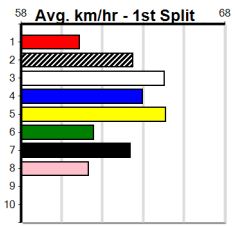

SPORTSBET HT1

Distance: 485m, Race Type: Mixed 6/7 Heat, Total Prizemoney: $3,340
1st: $2,230, 2nd: $690, 3rd: $345, 4th: $75

5

4:34PM

(VIC time)

PAW QUINBY (5) is a powerful type and he is expected to sprint well fresh. TIME TO FIRE (8) is a promising SA speedster and he will dial up the pressure in the middle stages. MISTER MANFREDI (6) just needs room early on.

Watchdog Tips: **5** **8** **6** **1** **Bet:** **Box Quinella 5,6,8 ($10 for 333.33%)**