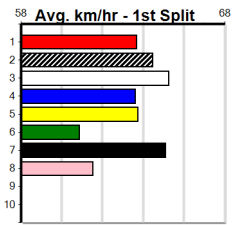

# RSN GREY AREAS - WEDNESDAY & FRID

Distance: 410m, Race Type: Grade 5, Total Prizemoney: \$2,925  
1st: \$1,950, 2nd: \$600, 3rd: \$300, 4th: \$75

12

6:50PM

(VIC time)

PASSING (7) can come out running and she recently carved out a sizzling 23.81 when scoring at Bendigo. PERFECT TONIGHT (1) was brilliant here last time out and he is drawn to settle fairly close. WESTERN BALE (5) has pace to burn