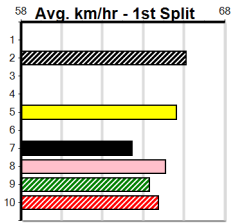

Mobile Form Guide

Average Winning Time:

Distance	Grade	Avg. Time
400m	Restricted Win Heat	22.64
400m	Mixed 4/5	22.70
400m	Grade 5	22.89
400m	Maiden	23.04
460m	Mixed 4/5	25.84
460m	Grade 5	26.11
460m	Mixed 6/7	26.12
460m	Maiden	26.25

Track Record:

Distance	Time	Greyhound	Date Set
400m	21.999	PAUA OF BUDDY	14-Sep-21
460m	25.187	SHIMA SHINE	08-Jan-21
680m	38.579	DYNA CHANCER	12-Jan-19

Warragul

TRACK INFO
 Track Circumference: 630m
 Bullock Top Turn: 90°
 Track Width: 5.5-7.5m
 Bullock Home Turn: 60°