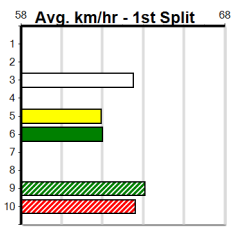

Winning Boxes							
1	2	3	4	5	6	7	8
Prize							
Best							
Starts							
Trk/Dst							
APM							

Warragul

PAUA OF BUDDY AT STUD

Distance: 460m, Race Type: Maiden, Total Prizemoney: \$2,535
1st: \$1,680, 2nd: \$520, 3rd: \$260, 4th: \$75