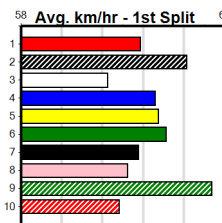

VIATEK

Distance: 400m, Race Type: Grade 5, Total Prizemoney: $2,925
1st: $1,950, 2nd: $600, 3rd: $300, 4th: $75

Watchdog Tips: **0 0 0 0** Bet: **0**