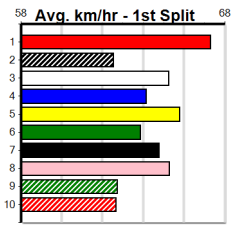

SPORTSBET HT2 (1-4 WINS)

Distance: 400m, Race Type: Restricted Win Heat, Total Prizemoney: $2,925
1st: $1,950, 2nd: $600, 3rd: $300, 4th: $75

4

7:49PM
(VIC time)

Watchdog Tips: **0 0 0 0** Bet: **0**