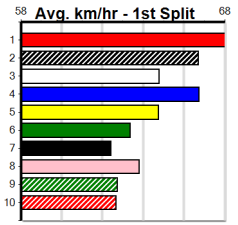

Warragul

SPORTSBET HT1 (1-4 WINS)

Distance: 400m, Race Type: Restricted Win Heat, Total Prizemoney: $2,925
1st: $1,950, 2nd: $600, 3rd: $300, 4th: $75

3

7:29PM
(VIC time)

Watchdog Tips: **0 0 0 0** Bet: **0**