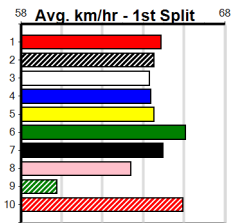

DREAMCHASERS - TICKETS ON SALE NO

Distance: 460m, Race Type: Grade 5, Total Prizemoney: $2,925
1st: $1,950, 2nd: $600, 3rd: $300, 4th: $75

Watchdog Tips: **0 0 0 0** Bet: **0**