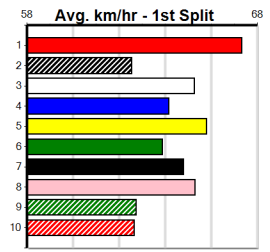

SPORTSBET HT2 (1-4 WINS)

Distance: 400m, Race Type: Restricted Win Heat, Total Prizemoney: $2,925
1st: $1,950, 2nd: $600, 3rd: $300, 4th: $75

Watchdog Tips: [ ] [ ] [ ] [ ] Bet: [ ]

Form Box Wgt Dist Track Date Time BON Margin 1st/2nd (Time) PIR Checked Comment W/R Split 1 S/P Grade

SPICY MINX [5]
BK Bitch Mar-22 Sire: BERNARDO Dam: HOOK ALONG BOOK
Owner(s): D Kerr
Trainer: Belinda Connolly (Caldermeade)
Winning Distances: < 300m (0) 300 - 399m (1) 400 - 499m (3) 500 - 599m (0) 600 - 699m (0) > 700m (0)
Winning Weights: 25.5(1) 25.6(1) 26.4(1) 26.7(1)
8th (2) 26.3 450 BAL R8 02-Sep-24 26.84 25.67 13.00 LENAGHAN (25.97) M/158 . . . V3 . 6.60 $6.30 5
5th (2) 26.7 400 WGL R3 19-Sep-24 23.33 22.83 3.25L LOCKED AND READY (23.11) M/23 . . . . . 8.41 $4.30 5
2nd (6) 26.5 400 GEL R12 24-Sep-24 22.91 22.50 1.00L PRETTY PANAMA (22.86) M/11 . . . . . 8.42 $8.10 5
3rd (5) 26.7 390 SHP R4 03-Oct-24 22.26 22.08 2.75L RAPIDFIRE LAYLA (22.08) Q/12 . . . . . 8.41 $5.30 T3-5
8th (1) 26.5 400 WGL R4 08-Oct-24 23.58 22.58 13.00 ORBIT BALE (22.74) Q/37 . . . . . 8.40 $9.50 5
3rd (1) 26.8 400 WGL R5 11-Oct-24 22.99 22.36 0.50L GOTHAM MARQUESS (22.96) Q/11 . . . . . 8.30 $4.00 5
2nd (6) 26.5 400 WGL R12 08-Nov-24 22.90 22.38 2.25L DARNUM DESIRE (22.76) Q/11 . . . . . 8.26 $21.00 5
4th (7) 26.3 390 BAL R3 13-Nov-24 22.60 22.11 5.50L TURBO GEORGE (22.24) M/33 . . . . . 8.45 $20.20 5
Last 3 wins NOT included above
1st (6) 25.6 400 GEL R9 28-May-24 22.83 22.41 0.50L ODIN BALE (22.86) M/11 . . . . . 8.48 $5.00 T3-7
1st (4) 26.4 400 WGL R4 15-Jun-24 23.01 22.97 0.50L BRAEMAR MOLLY (23.03) M/22 . . . SW . 8.42 $2.90 6G
1st (6) 26.7 400 WGL R5 08-Aug-24 23.32 22.66 0.10L PARIS CALLING (23.33) M/12 . . . . . 8.35 $7.00 T3-5
Box History
Bx 1st 2nd 3rd 4th 5th 6th 7th 8th
1 1 1 1 1 1 1 1
2 1 2 1 1 1 1 1
3 1 1 1 1 1 1 1
4 1 2 1 1 1 1 1
5 1 1 1 1 1 1 1
6 2 2 2 1 1 1 1
7 1 1 1 1 1 1 1
8 2 1 1 1 1 1 1
Prize Best $9680.00
Starts 22.90(6)-8/11/24
Trk/Dts 38-4-8-9
APM 16-2-4-3 4014

SHAUN LEE ROSE [6]
BE Dog Dec-22 Sire: MAGICAL BALE Dam: SHANTELE ROSE
Owner(s): S Chignell
Trainer: Jeffrey Chignell (Rosedale)
Winning Distances: < 300m (0) 300 - 399m (1) 400 - 499m (1) 500 - 599m (0) 600 - 699m (0) > 700m (0)
Winning Weights: 34.0(2)
6th (8) 33.5 460 WGL R4 10-Sep-24 26.64 26.03 9.00L CAPRICORN ONE (26.03) M/666 . . . . . 6.86 $50.40 M
1st (1) 34.0 350 HVL R2 20-Sep-24 19.70 19.41 3.25L JAZZ HANDS (19.92) M/4 . . . . . 6.79 $2.30 M
5th (8) 33.9 350 HVL R5 27-Sep-24 19.85 19.32 2.25L ASTON WARRIOR (19.70) Q/5 . . . . . 6.70 $2.70 T3-RW
7th (8) 33.6 460 WGL R7 04-Oct-24 26.72 25.76 14.00 PARABOLE RICO (25.76) S/655 . . . . . 6.84 $32.80 X67
6th (5) 33.6 435 SLE R2 03-Nov-24 25.25 24.26 9.00L JUMBURK DAMIEN (24.62) S/866 . . . . . 5.34 $28.00 7
1st (1) 34.0 400 WGL R9 07-Nov-24 22.96 22.67 0.25L CUBAN LAD (22.97) M/22 . . . SW . 8.62 $2.00 T3-7
6th (2) 33.6 435 SLE R10 10-Nov-24 25.21 24.30 12.00 ROYAL PRIDE (24.44) M/787 . . . . . 5.46 $10.90 X67H
2nd (7) 34.0 460 WGL R6 14-Nov-24 26.32 26.19 2.00L WEEONA BORIS (26.19) M/322 . . . . . 6.60 $3.60 X67
Last 3 wins NOT included above
Prize Best $2470.00
Starts 22.96(1)-7/11/24
Trk/Dts 11-2-1-0
APM 1-1-0-0 2210