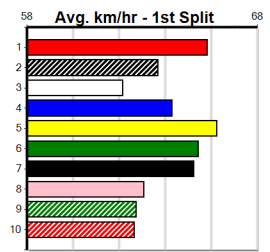

SPORTSBET HT3 (1-4 WINS)

Distance: 400m, Race Type: Restricted Win Heat, Total Prizemoney: $2,925
1st: $1,950, 2nd: $600, 3rd: $300, 4th: $75

Watchdog Tips:

Bet:

Form Box Wgt Dist Track Date Time BON Margin 1st/2nd (Time) PIR Checked Comment WR Split 1 S/P Grade

PRETTY PIPA [6]
BK Bitch Feb-23 Sire: ASTON FASTNET Dam: PRETTY MUCH
Owner(s): K Iles
Trainer: Kelvin Iles (Longwarry)
Winning Distances: < 300m (0) 300 - 399m (0) 400 - 499m (2) 500 - 599m (0) 600 - 699m (0) > 700m (0)
Box History table and Prize Best Starts Trk/Dts APM

UNLEASH ZAC (NSW)[6]
RF Dog Apr-22 Sire: BEAST UNLEASHED Dam: TRY CATCH TANYA
Owner(s): J Dihm
Trainer: Andrew Wood (Nambrok)
Winning Distances: < 300m (0) 300 - 399m (0) 400 - 499m (2) 500 - 599m (0) 600 - 699m (0) > 700m (0)
Box History table and Prize Best Starts Trk/Dts APM

FIRST MATE [5]
BK Dog Oct-21 Sire: OUT OF RANGE Dam: TAYLOR'S CHIP
Owner(s): S Porteus
Trainer: William Major (Tanjil South)
Winning Distances: < 300m (0) 300 - 399m (1) 400 - 499m (2) 500 - 599m (0) 600 - 699m (0) > 700m (0)
Box History table and Prize Best Starts Trk/Dts APM

POT OF GOLD [5]
BK Bitch Dec-21 Sire: BERNARDO Dam: BLACK OPIUM
Owner(s): SEE THE DREAM (SYN), S Buccilli, B Buccilli
Trainer: Lyn Smith (Nambrok)
Winning Distances: < 300m (0) 300 - 399m (0) 400 - 499m (3) 500 - 599m (1) 600 - 699m (0) > 700m (0)
Box History table and Prize Best Starts Trk/Dts APM

URANA RHINO [5]
BE Bitch May-22 Sire: FERNANDO BALE Dam: MA'S PLUM JAM
Owner(s): S Mallia
Trainer: Simon Mallia (Nyora)
Winning Distances: < 300m (0) 300 - 399m (3) 400 - 499m (0) 500 - 599m (0) 600 - 699m (0) > 700m (0)
Box History table and Prize Best Starts Trk/Dts APM

1

2

3

4

5