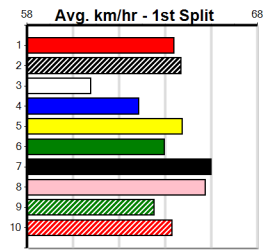

6

7

8

9

10

SENNACHIE AT STUD

Distance: 460m, Race Type: Mixed 6/7, Total Prizemoney: \$2,925
1st: \$1,950, 2nd: \$600, 3rd: \$300, 4th: \$75

Watchdog Tips: [] [] [] [] Bet: []