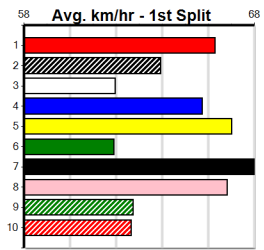

SPORTSBET HT4 (1-4 WINS)

Distance: 400m, Race Type: Restricted Win Heat, Total Prizemoney: $2,925
1st: $1,950, 2nd: $600, 3rd: $300, 4th: $75

Watchdog Tips: Bet:

Form Box Wgt Dist Track Date Time BON Margin 1st/2nd (Time) PIR Checked Comment WR Split 1 S/P Grade

1 **HEYFIELD HONEY [6]**
F Bitch Feb-22 Sire: BERNARDO Dam: SILVER SALUTE Trainer: Donald Rhodes (Heyfield)
Owner(s): D Rhodes
Winning Distances: < 300m (0) 300 - 399m (2) 400 - 499m (0) 500 - 599m (0) 600 - 699m (0) > 700m (0)
Winning Weights: 31.5(1) 31.8(1)

6th (1)	31.5	515	SAP	R11	29-Jul-24	30.75	29.46	15.00 BAKIS BALE (29.71)	M/1235	6.20	$15.70	6G
2nd (6)	31.2	350	HVL	R3	11-Aug-24	19.66	19.01	2.00L SUN IN CUBA (19.52)	M/4	6.66	$8.70	X67H
3rd (6)	31.3	350	HVL	R4	18-Aug-24	19.74	19.07	2.50L SUN IN CUBA (19.58)	M/6	6.71	$27.30	X67F
2nd (2)	31.3	350	HVL	R2	25-Aug-24	19.63	18.71	6.00L STIFLER (19.22)	M/3	6.59	$3.20	X67
3rd (2)	31.2	400	WGL	R9	30-Aug-24	22.82	22.57	3.5L SHARNI'S SECRET (22.57)	M/64	8.53	$7.10	6G
3rd (4)	31.1	350	HVL	R10	04-Sep-24	19.26	19.17	1.5L STIFLER (19.17)	M/5	6.62	$7.10	X67
5th (1)	31.6	400	WGL	R2	04-Nov-24	23.13	22.45	9.00L OUR BOY SHANNON (22.52)	M/55	8.60	$6.50	X67
6th (4)	31.3	400	WGL	R10	12-Nov-24	23.28	22.37	9.00L OUR BOY SHANNON (22.66)	M/55	8.83	$36.60	6G

Last 3 wins NOT included above

1st (8)	31.8	350	HVL	R1	16-Jun-24	19.84	19.07	2.00L FOLLOW THE SUN (19.98)	M/2	6.72	$3.60	MH
1st (3)	31.5	350	HVL	R5	01-Jul-24	19.65	19.65	1.25L MIKE ANGELO ZEAL (19.73)	M/2	6.64	$5.40	T3-RW

Box History

Bx	1st	2nd	3rd	4th	5th	6th	7th	8th
1								
2	1	1		1	1	1		
3	1	1						
4			1				1	
5								
6		2	1					
7								
8	1					1		

Prize Best Starts Trk/Dts APM $6517.50 22.82(2)-30/8/24 14-2-4-3 3-0-0-1 3120

2 **BLACK TYCOON [5]**
BK Dog Feb-23 Sire: ASTON FASTNET Dam: PRETTY MUCH Trainer: Nicole Lund (Longwarry) ENG SLE 2024-11-17
Owner(s): K Iles
Winning Distances: < 300m (0) 300 - 399m (0) 400 - 499m (3) 500 - 599m (0) 600 - 699m (0) > 700m (0)
Winning Weights: 33.6(1) 34.0(1) 34.2(1)

8th (5)	34.0	400	GEL	R2	06-Sep-24	23.82	22.68	14.00 PAW KATTIA (22.86)	M/47	8.81	$20.20	M
1st (1)	34.0	400	WGL	R2	13-Sep-24	23.35	22.67	1.00L JOE THE GOOSE (23.41)	M/21	8.54	$5.60	M
1st (2)	34.2	435	SLE	R4	18-Sep-24	24.91	24.68	3.25L TARGET TIME (25.13)	M/222	5.35	$8.90	T3-7
1st (6)	33.6	400	WGL	R4	03-Oct-24	22.82	22.58	1.75L SPIRIT OF DUKE (22.93)	M/11	8.46	$6.10	T3-6
7th (1)	33.3	435	SLE	R9	20-Oct-24	25.18	24.18	11.00 OUR YOGI (24.46)	M/267	5.31	$4.70	5

Last 3 wins NOT included above

Box History

Bx	1st	2nd	3rd	4th	5th	6th	7th	8th
1	1							1
2	1							
3								
4								
5								1
6	1							
7								
8								

Prize Best Starts Trk/Dts APM $3680.00 22.82(6)-3/10/24 5-3-0-0 2-2-0-0 2608