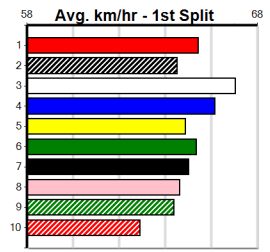

Watchdog Tips:

Bet:

Form Box Wgt Dist Track Date Time BON Margin 1st/2nd (Time) PIR Checked Comment W/R Split 1 S/P Grade

COOL NATURE (NSW)[5]
BD Bitch Aug-21 Sire: FERNANDO BALE Dam: REALLY UNREAL
Owner(s): G Black Trainer: Michael Gibbons (Lara)
Winning Distances: < 300m (0) 300 - 399m (4) 400 - 499m (6) 500 - 599m (0) 600 - 699m (0) > 700m (0)
Winning Weights: 24.4(2) 24.6(2) 25.1(1) 25.2(1) 25.3(1) 25.4(3)
1st (3) 25.1 410 HOR R11 10-Sep-24 23.27 22.93 2.25L MAJOR MIKE (23.42) Q/11 . . . SW . 10.37 $3.00 5
3rd (3) 25.3 400 WGL R3 17-Sep-24 23.22 22.38 0.50L CELTIC BOUY (23.20) S/53 . . . . . 8.64 $2.80 5
1st (1) 25.4 390 BAL R14 25-Sep-24 22.43 22.31 1.75L LOCHINVAR RUBY (22.55) Q/11 . . . . . 8.34 5
2nd (2) 25.2 400 WGL R6 01-Oct-24 22.86 22.65 1.5L URANA MUFFIN (22.76) M/22 . . . . . 8.42 $5.80 X45
3rd (5) 25.0 400 GEL R11 18-Oct-24 22.98 22.40 6.50L FIFTY SHORT (22.54) M/33 . . . . . 8.59 $46.00 X45
5th (5) 25.2 400 WGL R10 22-Oct-24 23.09 22.73 5.50L ASTON SPRITZ (22.73) M/44 . . . . . 8.49 $14.20 X45
5th (8) 25.7 400 WGL R5 29-Oct-24 23.55 22.29 14.00 MORE BEER PLEASE (22.57) M/55 . . . . . 8.73 $14.80 5
1st (6) 25.4 400 GEL R12 08-Nov-24 22.75 22.39 1.25L MAKE THE CUT (22.82) Q/12 . . . SW . 8.35 $72.70 5
Last 3 wins NOT included above
1st (8) 24.4 390 WBL R10 28-Mar-24 22.20 22.03 0.50L DONITA BALE (22.22) M/33 . . . . . 8.69 $4.30 5
1st (6) 24.4 460 GEL R6 30-Apr-24 26.21 26.21 0.50L PERFECT TONIGHT (26.23) M/111 . . . SW . 6.54 $3.40 5
1st (8) 24.6 400 GEL R6 03-Aug-24 22.85 22.64 4.25L KATONI (23.14) M/11 . . . SW . 8.42 $2.70 5

HERE COMES BLUE [5]
BE Dog Jan-22 Sire: BERNARDO Dam: BRUEGHELINO
Owner(s): B Stockdale J Stockdale (SYN), B Stockdale, J Stockdale Trainer: Des Douch (Maffra)
Winning Distances: < 300m (0) 300 - 399m (0) 400 - 499m (6) 500 - 599m (3) 600 - 699m (0) > 700m (0)
Winning Weights: 33.1(1) 33.6(1) 33.7(1) 33.8(1) 33.9(3) 34.0(1) 34.2(1)
7th (1) 34.3 460 WGL R7 06-Jun-24 26.16 25.66 7.50L CHAMPAGNE CUDDLE S/477 . . . . . 6.61 $3.10 SH
1st (1) 34.0 450 TRA R8 12-Jun-24 25.02 25.02 4.75L SHADOW RIOT (25.34) Q/111 . . . . . 6.56 $1.30 X45
4th (4) 33.5 515 SAN R10 20-Jun-24 29.90 29.15 5.50L SO CERTAIN (29.55) M/4443 . . . SW . 5.23 $4.30 5
4th (1) 33.0 435 SLE R7 29-Sep-24 25.15 24.44 8.00L KISAUNI (24.61) M/367 . . . . . 5.24 $1.90 X45
1st (5) 33.1 435 SLE R5 06-Oct-24 24.46 24.16 0.75L GO STEVIE (24.50) M/522 . . . . . 5.38 $3.80 SH
8th (3) 33.0 435 SLE R8 13-Oct-24 25.03 24.07 14.00 DR. ASHER (24.07) M/468 . . . . . 5.31 $6.90 SF
5th (8) 33.0 515 SAN R11 24-Oct-24 30.01 29.13 6.50L TANGELA BALE (29.57) M/5555 . . . . . 5.25 $3.50 5
7th (7) 33.3 515 SAN R9 31-Oct-24 29.94 28.97 13.00 DEADLY AVENGER (29.07) M/6556 . . . . . 5.21 $20.20 S
Last 3 wins NOT included above
1st (6) 33.6 460 WGL R8 09-Apr-24 25.61 25.60 1.00L SHAKE IT OFF (25.68) M/211 . . . . . 6.51 $2.50 5H
1st (1) 33.9 460 WGL R5 16-Apr-24 25.63 25.63 4.50L PEAKY JOE (25.93) M/111 . . . . . 6.49 $2.80 5F
1st (3) 33.7 515 SAP R8 21-Apr-24 29.30 29.30 1.5L FUNNY OLD FELLOW (29.40) M/1111 . . . . . 5.02 $3.70 X45