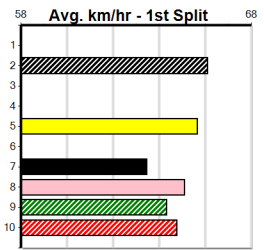

MC GRAFIX & SIGNS

Distance: 400m, Race Type: Maiden, Total Prizemoney: $2,535
1st: $1,680, 2nd: $520, 3rd: $260, 4th: $75

Watchdog Tips: ☐ ☐ ☐ ☐ ☐ Bet:

1

MISS PICKLUM (NSW)[M]
WF Bitch Jul-22 Sire: ORSON ALLEN Dam: ZIPPING FANCY Trainer: Luke Adams (Pearcedale)
Owner(s): G Adams
Winning Distances: < 300m (0) 300 - 399m (0) 400 - 499m (0) 500 - 599m (0) 600 - 699m (0) > 700m (0)
Winning Weights:

Bx	1st	2nd	3rd	4th	5th	6th	7th	8th
1								
2								
3								
4								
5								
6								
7								
8								

Prize Best $0 FSH
Starts 0-0-0-0
Trk/Dts 0-0-0-0
APM 0

Last 3 wins NOT included above

2

LEVIATHAN (NSW)[M]
BK Dog Aug-22 Sire: ASTON RUPEE Dam: LOOK FANCY NANCY Trainer: Stavros Arvanitis (Frankston Sout)
Owner(s): Fantastic seven (SYN), S Arvanitis, P Petrovski, L Dalais, N Vougioukas, J Therese, T Viragh
Winning Distances: < 300m (0) 300 - 399m (0) 400 - 499m (0) 500 - 599m (0) 600 - 699m (0) > 700m (0)
Winning Weights:

Bx	1st	2nd	3rd	4th	5th	6th	7th	8th
1								
2								
3								
4								
5								
6								
7								
8	1							

Prize Best $520.00
Starts 23.39(8)-22/10/24
Trk/Dts 1-0-1-0
APM 520

Last 3 wins NOT included above

3

COLLINDA LOU [M] Biks
BK Bitch May-22 Sire: ASTON DEE BEE Dam: AUDACIOUS BELL Trainer: Samuel Tyler (Boisdale)
Owner(s): S Tyler
Winning Distances: < 300m (0) 300 - 399m (0) 400 - 499m (0) 500 - 599m (0) 600 - 699m (0) > 700m (0)
Winning Weights:

Bx	1st	2nd	3rd	4th	5th	6th	7th	8th
1								
2								
3								
4								
5								
6								
7								
8								

Prize Best $0 FSH
Starts 0-0-0-0
Trk/Dts 0-0-0-0
APM 0

Last 3 wins NOT included above

4

MY BLUE ROSE [M]
BE Bitch Dec-22 Sire: MY REDEEMER Dam: SOMERTON ROSE Trainer: Dawn Johnston (Toongabbie)
Owner(s): E Scott
Winning Distances: < 300m (0) 300 - 399m (0) 400 - 499m (0) 500 - 599m (0) 600 - 699m (0) > 700m (0)
Winning Weights:

Bx	1st	2nd	3rd	4th	5th	6th	7th	8th
1								
2								
3								
4								
5								
6								
7								
8								

Prize Best $0.00 FSH
Starts 0-0-0-0
Trk/Dts 0-0-0-0
APM 0

Last 3 wins NOT included above

5

ARKA CHIEF [M]
BK Dog Sep-22 Sire: ZAMBORA BROCKIE Dam: GOOD GIRL SANDY Trainer: Bryan Sykes (Upper Beaconsfield)
Owner(s): B Sykes
Winning Distances: < 300m (0) 300 - 399m (0) 400 - 499m (0) 500 - 599m (0) 600 - 699m (0) > 700m (0)
Winning Weights:

Bx	1st	2nd	3rd	4th	5th	6th	7th	8th
1								
2								
3	1		1					
4						1	1	
5								
6								
7	1							
8								

Prize Best $715.00
Starts 23.00(7)-31/10/24
Trk/Dts 5-0-2-0
APM 685

Last 3 wins NOT included above