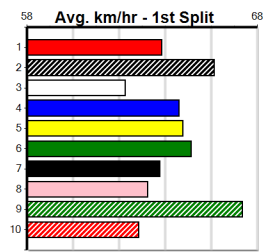

Watchdog Tips:

Bet:

Form Box	Wgt	Dist	Track	Date	Time	BON	Margin	1st/2nd (Time)	PIR	Checked	Comment	WR	Split 1	S/P	Grade

PLAY LAB [5]
BE Dog May-22 Sire: TOMMY SHELBY Dam: INVICTUS LOUIE
Owner(s): J Jarkis Trainer: John Jarkis (Lang Lang East)
Winning Distances: < 300m (0) 300 - 399m (3) 400 - 499m (2) 500 - 599m (0) 600 - 699m (0) > 700m (0)
Winning Weights: 30.6(1) 30.9(1) 31.0(1) 31.3(1) 31.7(1)
ENG GEL 2024-11-15

Bx	1st	2nd	3rd	4th	5th	6th	7th	8th
1								
2								
3								
4								
5	1	1		1				
6				1		1	1	
7	2		1	2				
8	2		1					1

Prize Best Starts Trk/Dts APM $10075.00 22.84(7)-9/4/24 18-5-1-2 8-1-0-1 4700

SPICY PIPER [5]
WF Bitch Dec-20 Sire: AUSSIE INFRARED Dam: LADY BANG BANG
Owner(s): D Kerr Trainer: Belinda Connolly (Caldermeade)
Winning Distances: < 300m (0) 300 - 399m (3) 400 - 499m (13) 500 - 599m (0) 600 - 699m (0) > 700m (0)
Winning Weights: 24.6(1) 24.7(2) 24.9(1) 25.0(4) 25.1(4) 25.3(1) 25.4(1) 25.7(1) 25.9(1)

Bx	1st	2nd	3rd	4th	5th	6th	7th	8th
1	1	2	6	4				1
2	1	2			2	1	1	2
3	2	1	3	1	1	4	2	
4	5	2	3	1	1	2		
5	2				2	5		1
6	1	2			2	1		5
7	2	1	3	3	1	2	1	2
8	2	4	1	3	2	2	2	1

Prize Best Starts Trk/Dts APM $32905.00 22.75(3)-30/3/24 109-16-14-18 50-9-8-9 4546

VALENCIA TILLY [5]
BD Bitch Oct-21 Sire: FERNANDO BALE Dam: COURTING
Owner(s): J Gieschen Trainer: Jennifer Gieschen (Valencia Cree)
Winning Distances: < 300m (0) 300 - 399m (0) 400 - 499m (4) 500 - 599m (0) 600 - 699m (0) > 700m (0)
Winning Weights: 24.9(1) 25.0(1) 25.2(1) 25.4(1)

Bx	1st	2nd	3rd	4th	5th	6th	7th	8th
1								
2								
3	1	1						
4								
5								
6								
7								
8	1							

Prize Best Starts Trk/Dts APM $6865.00 23.19(2)-18/6/24 24-4-2-0 13-2-0-0 3277

FIRE FEATHER [5]
WBD Bitch Sep-21 Sire: FULLY LOADED Dam: IVEY'S AFFAIR
Owner(s): M Clay Trainer: Derek Clay (Lang Lang)
Winning Distances: < 300m (0) 300 - 399m (1) 400 - 499m (2) 500 - 599m (0) 600 - 699m (0) > 700m (0)
Winning Weights: 26.9(1) 27.0(1) 27.7(1)

Bx	1st	2nd	3rd	4th	5th	6th	7th	8th
1								
2								
3								
4								
5	1							
6								
7	2	2	1	2		3	2	1
8								

Prize Best Starts Trk/Dts APM $9745.00 22.79(7)-22/2/24 43-3-9-5 32-2-6-4 1501

COMPUTER MODEL (NSW)[5]
BK Dog Jun-22 Sire: BARCIA BALE Dam: CRUISER MODEL
Owner(s): B Alford Trainer: Brian Alford (Yarram)
Winning Distances: < 300m (0) 300 - 399m (0) 400 - 499m (5) 500 - 599m (2) 600 - 699m (0) > 700m (0)
Winning Weights: 31.8(1) 31.9(1) 32.6(1) 33.3(1) 33.6(1) 33.7(1) 34.0(1)

Bx	1st	2nd	3rd	4th	5th	6th	7th	8th
1								
2								
3								
4	1							
5								
6								
7	1							
8								

Prize Best Starts Trk/Dts APM $24949.38 FSTD 30-7-4-4 0-0-0-0 9583