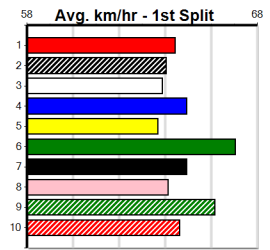

SHIMA SHINE AT STUD

Distance: 400m, Race Type: Mixed 4/5, Total Prizemoney: $3,360
1st: $2,250, 2nd: $690, 3rd: $345, 4th: $75

Watchdog Tips:

Bet:

Form Box Wgt Dist Track Date Time BON Margin 1st/2nd (Time) PIR Checked Comment W/R Split 1 S/P Grade

SPRING WATCH (SA)[4]
F Dog Oct-21 Sire: ASTON DEE BEE Dam: SPRING BLOOM
Owner(s): G Black
Trainer: Michael Gibbons (Lara)
Winning Distances: < 300m (0) 300 - 399m (5) 400 - 499m (2) 500 - 599m (0) 600 - 699m (0) > 700m (0)
Winning Weights: 32.6(1) 32.8(2) 33.1(1) 33.4(1) 33.8(1) 34.8(1)
Box History table and Prize Best Starts table included.

NO DOORS [4]
BD Dog Feb-21 Sire: FERNANDO BALE Dam: DR. MINO
Owner(s): R Winter
Trainer: Ronald Winter (Denison)
Winning Distances: < 300m (0) 300 - 399m (4) 400 - 499m (4) 500 - 599m (0) 600 - 699m (0) > 700m (0)
Winning Weights: 29.8(1) 29.9(1) 30.0(1) 30.1(1) 30.2(1) 30.3(1) 30.4(1) 30.6(1)
Box History table and Prize Best Starts table included.

THORKILDSEN [5]
BK Dog Jan-23 Sire: ASTON RUPEE Dam: SHOES MISTRESS
Owner(s): L Smith
Trainer: Luke Smith (Drouin)
Winning Distances: < 300m (0) 300 - 399m (0) 400 - 499m (3) 500 - 599m (2) 600 - 699m (0) > 700m (0)
Winning Weights: 30.1(1) 30.3(2) 30.5(1) 30.6(1)
Box History table and Prize Best Starts table included.

BRING YOUR BEST [4]
WBK Dog Feb-22 Sire: FERNANDO BALE Dam: BRING YOUR BANJO
Owner(s): J Sullivan
Trainer: Lisa Davis (Tralalgon)
Winning Distances: < 300m (0) 300 - 399m (5) 400 - 499m (3) 500 - 599m (0) 600 - 699m (0) > 700m (0)
Winning Weights: 31.5(1) 31.9(2) 32.0(1) 32.1(1) 32.2(1) 32.3(1) 32.5(1)
Box History table and Prize Best Starts table included.

HIERARCHY [4]
F Dog Feb-21 Sire: BERNARDO Dam: EAU ROUGE
Owner(s): Eye Candy (SYN), C Wilk, K Gorman
Trainer: Christian Wilk (Tanjil South)
Winning Distances: < 300m (0) 300 - 399m (5) 400 - 499m (8) 500 - 599m (0) 600 - 699m (0) > 700m (0)
Winning Weights: 29.6(1) 30.2(2) 30.4(2) 30.7(1) 31.2(2) 31.3(1) 31.5(1) 31.6(1) 31.8(1) 32.6(1)
Box History table and Prize Best Starts table included.

1

2

3

4

5