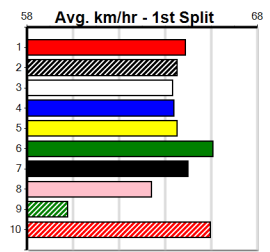

DREAMCHASERS - TICKETS ON SALE NOW

Distance: 460m, Race Type: Grade 5, Total Prizemoney: $2,925
1st: $1,950, 2nd: $600, 3rd: $300, 4th: $75

Watchdog Tips:

Bet:

Table with columns: Form Box, Wgt, Dist, Track, Date, Time, BON, Margin, 1st/2nd (Time), PIR, Checked, Comment, W/R, Split 1, S/P, Grade

MY MARGOT [5]
RF Bitch Feb-21 Sire: BERNARDO Dam: MIGHTY MATILDA
Owner(s): J Brown
Trainer: John Brown (Nyora)
Winning Distances: < 300m (0) 300 - 399m (0) 400 - 499m (3) 500 - 599m (2) 600 - 699m (0) > 700m (0)
Winning Weights: 27.0(1) 27.3(1) 27.4(1) 27.6(1) 28.5(1)
Race results table with columns: Pos, Wgt, Dist, WGL, R, Date, Time, BON, Margin, Name, Age, Sire, Dam, PIR, Checked, Comment, W/R, Split 1, S/P, Grade, Prize

Box History table for MY MARGOT [5]
Table with columns: Bx, 1st, 2nd, 3rd, 4th, 5th, 6th, 7th, 8th
Prize Best Starts: $22476.88, 25.87(8)-23/4/24
Trk/Dts: 59-5-5-11, 17-3-1-3
APM: 2713

MISTY AMY [5]
BK Bitch May-20 Sire: ZIPPING GARTH Dam: ZIPPING RUBY
Owner(s): R Wood
Trainer: Ronald Wood (Warragul)
Winning Distances: < 300m (0) 300 - 399m (3) 400 - 499m (7) 500 - 599m (0) 600 - 699m (0) > 700m (0)
Winning Weights: 25.8(2) 26.1(1) 26.8(1) 27.2(1) 27.5(1) 27.6(2) 27.8(1) 27.9(1)
Race results table with columns: Pos, Wgt, Dist, WGL, R, Date, Time, BON, Margin, Name, Age, Sire, Dam, PIR, Checked, Comment, W/R, Split 1, S/P, Grade, Prize

Box History table for MISTY AMY [5]
Table with columns: Bx, 1st, 2nd, 3rd, 4th, 5th, 6th, 7th, 8th
Prize Best Starts: $28170.00, 26.20(5)-19/9/23
Trk/Dts: 93-10-22-14, 24-3-7-3
APM: 7185

BANKRUPT [5]
BK Dog Dec-20 Sire: KONOMI Dam: CALL ME BUBBLES
Owner(s): J Rennie
Trainer: Ian Dann (Whitelaw)
Winning Distances: < 300m (0) 300 - 399m (0) 400 - 499m (5) 500 - 599m (0) 600 - 699m (0) > 700m (0)
Winning Weights: 34.8(1) 35.0(2) 35.1(2)
Race results table with columns: Pos, Wgt, Dist, WGL, R, Date, Time, BON, Margin, Name, Age, Sire, Dam, PIR, Checked, Comment, W/R, Split 1, S/P, Grade, Prize

Box History table for BANKRUPT [5]
Table with columns: Bx, 1st, 2nd, 3rd, 4th, 5th, 6th, 7th, 8th
Prize Best Starts: $23037.14, 26.00(5)-24/9/24
Trk/Dts: 90-5-14-22, 28-1-5-9
APM: 4388

ONCE MORE [5]
BK Dog Jul-22 Sire: ASTON RUPEE Dam: WHAT A SURPRISE
Owner(s): C Brown
Trainer: Graham Brown (Cardinia)
Winning Distances: < 300m (0) 300 - 399m (0) 400 - 499m (3) 500 - 599m (0) 600 - 699m (0) > 700m (0)
Winning Weights: 31.9(1) 32.1(1) 32.6(1)
Race results table with columns: Pos, Wgt, Dist, WGL, R, Date, Time, BON, Margin, Name, Age, Sire, Dam, PIR, Checked, Comment, W/R, Split 1, S/P, Grade, Prize

Box History table for ONCE MORE [5]
Table with columns: Bx, 1st, 2nd, 3rd, 4th, 5th, 6th, 7th, 8th
Prize Best Starts: $9440.00, 25.94(6)-8/1/24
Trk/Dts: 11-3-4-1, 4-3-1-0
APM: 7048