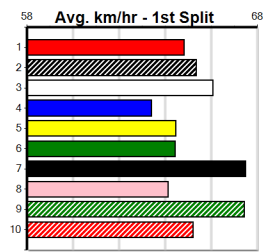

6

7

8

9

10

RSN GREY AREAS - WEDNESDAY & FRIDAY

Distance: 460m, Race Type: Mixed 4/5, Total Prizemoney: \$3,360
1st: \$2,250, 2nd: \$690, 3rd: \$345, 4th: \$75

Watchdog Tips: