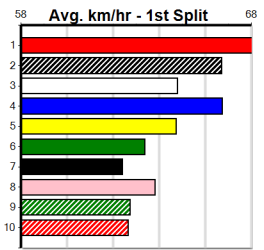

SPORTSBET HT1 (1-4 WINS)

Distance: 400m, Race Type: Restricted Win Heat, Total Prizemoney: $2,925
1st: $1,950, 2nd: $600, 3rd: $300, 4th: $75

Watchdog Tips: [ ] [ ] [ ] [ ] Bet: [ ]

ENZOLA [5]
BEF Dog Dec-22 Sire: ASTON RUPEE Dam: MARGIE IRENE
Owner(s): M Ciavarella
Trainer: Justin Bowman (Kilmany)
Winning Distances: < 300m (0) 300 - 399m (0) 400 - 499m (3) 500 - 599m (0) 600 - 699m (0) > 700m (0)
Winning Weights: 32.3(1) 32.8(1) 33.4(1)
1st (1) 33.4 400 WGL R2 03-Sep-24 23.03 22.38 5.50L UNACCEPTABLE SON (23.41) M/11 8.46 $3.70 M
1st (6) 32.8 400 WGL R9 29-Oct-24 22.51 22.29 4.75L ENTERTAINMENT (22.84) M/11 SW 8.26 $10.70 X67
1st (1) 32.3 410 HOR R10 09-Nov-24 23.24 22.98 0.50L TINKER LEE (23.27) Q/11 10.27 $1.70 6G
Last 3 wins NOT included above
Box History table and Prize Best Starts Trk/Dts APM

SHORT STRAW TREV [6]
BKW Dog Aug-22 Sire: BEAST UNLEASHED Dam: TAKERS TO VEGAS
Owner(s): D Rhodes
Trainer: Donald Rhodes (Heyfield)
Winning Distances: < 300m (0) 300 - 399m (1) 400 - 499m (1) 500 - 599m (0) 600 - 699m (0) > 700m (0)
Winning Weights: 30.4(1) 31.6(1)
6th (7) 32.0 425 BEN R2 12-Jul-24 24.68 23.86 5.50L NACHO PROBLEM (24.33) S/756 6.75 $17.60 MH
1st (7) 31.6 300 HVL R9 04-Sep-24 16.39 16.39 1.75L BLESSED RAIN (16.50) M/2 SW 3.90 $6.30 MH
7th (1) 31.4 300 HVL R4 08-Sep-24 16.86 16.31 8.00L EPITOMIZE (16.31) S/7 VO 3.97 $3.00 MF
2nd (6) 31.1 460 WGL R7 04-Oct-24 25.84 25.76 1.25L PARABOLE RICO (25.76) Q/111 SW 6.38 $1.90 X67
2nd (6) 30.9 515 SAN R2 07-Nov-24 30.08 28.99 5.00L PAW UCOLTA (29.74) M/1112 5.07 $4.80 X67
1st (1) 30.4 460 WGL R9 12-Nov-24 25.76 25.65 2.50L CUFF MODEL (25.92) M/211 6.47 $1.10 X67
Last 3 wins NOT included above
Box History table and Prize Best Starts Trk/Dts APM

OUT OF CHARGE [5]
WF Dog Jan-22 Sire: OUT OF RANGE Dam: FURIOUS FLOSS
Owner(s): S Abela
Trainer: Joseph Abela (Clyde)
Winning Distances: < 300m (0) 300 - 399m (1) 400 - 499m (3) 500 - 599m (0) 600 - 699m (0) > 700m (0)
Winning Weights: 33.6(1) 33.7(1) 34.1(1) 34.4(1)
1st (3) 33.6 400 WGL R4 05-Sep-24 23.48 23.16 1.75L HURRICANE TAHLIA (23.60) M/43 SW 8.76 $2.80 6G
6th (2) 33.9 400 WGL R11 12-Sep-24 23.29 22.86 4.25L KENZIE KID (23.00) M/67 8.57 $11.60 T3-5
3rd (6) 34.0 350 HVL R7 19-Sep-24 19.96 19.49 6.50L DONEGAL EXPRESS (19.53) M/7 6.69 $11.60 T3-RW
6th (6) 34.2 400 WGL R5 26-Sep-24 23.32 22.85 5.50L MR. LARSON (22.95) M/66 8.67 $12.30 T3-5
3rd (2) 33.8 400 WGL R5 03-Oct-24 22.87 22.58 1.5L CRYPTO ROYALTY (22.77) M/33 8.48 $7.20 T3-5
5th (3) 33.8 515 SAP R12 02-Nov-24 30.63 29.56 13.00 SINGLE LADIES (29.76) M/3335 5.22 $11.60 5NP
6th (4) 34.1 350 HVL R6 11-Nov-24 19.79 19.38 3.00L ANOKE (19.60) M/6 6.80 $16.40 5
1st (3) 33.7 400 WGL R5 14-Nov-24 22.79 22.72 2.25L BLUE NITROGEN (22.94) M/32 8.56 $2.40 5
Last 3 wins NOT included above
1st (7) 34.4 300 HVL R2 24-Jan-24 16.87 16.66 2.50L GIVE ME LOVE (17.04) M/1 3.97 $3.20 M
1st (1) 34.1 400 WGL R3 25-Apr-24 22.93 22.52 5.50L OUR GLAD (23.30) Q/11 8.42 $2.30 7
Box History table and Prize Best Starts Trk/Dts APM