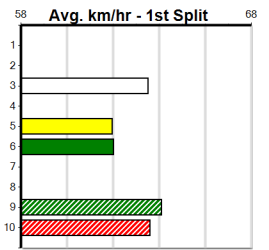

10

Warragul

2

7:05PM

(VIC time)

PAUA OF BUDDY AT STUD

Distance: 460m, Race Type: Maiden, Total Prizemoney: \$2,535
1st: \$1,680, 2nd: \$520, 3rd: \$260, 4th: \$75

Watchdog Tips: Bet: