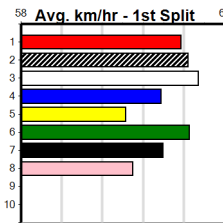

1	2	3	4	5	6	7	8

DREAMCHASERS - TICKETS ON SALE NO

Distance: 525m, Race Type: Mixed 4/5, Total Prizemoney: \$3,875
1st: \$2,600, 2nd: \$800, 3rd: \$400, 4th: \$75

8

9:13PM

(VIC time)

Watchdog Tips:

0 0 0 0