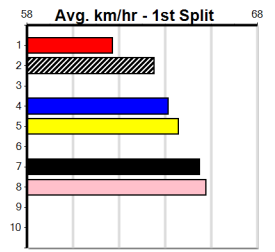

**10**

AMRON BOY AT STUD

Distance: 600m, Race Type: Mixed 4/5, Total Prizemoney: \$4,445
1st: \$2,990, 2nd: \$920, 3rd: \$460, 4th: \$75

Watchdog Tips: [ ] [ ] [ ] [ ] [ ] Bet: [ ]

Table with columns: Form Box, Wgt, Dist, Track, Date, Time, BON, Margin, 1st/2nd (Time), PIR, Checked, Comment, W/R, Split 1, S/P, Grade