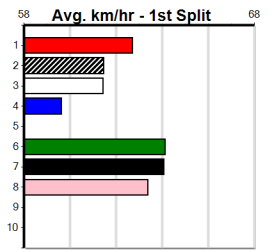

WESTLINK CONTAINER SALES

3

7:27PM

(VIC time)

Distance: 525m, Race Type: Grade 7, Total Prizemoney: $3,340
1st: $2,230, 2nd: $690, 3rd: $345, 4th: $75

Watchdog Tips:

Bet:

Form	Box	Wgt	Dist	Track	Date	Time	BON	Margin	1st/2nd (Time)	PIR	Checked	Comment	WR	Split 1	S/P	Grade

REBEL THINKER [7]
BK Dog Jul-22 Sire: MY BRO FABIO Dam: BIG SKINNY
Owner(s): FISHOUNDS (SYN), D Fisher, S Fisher
Winning Distances: < 300m (0) 300 - 399m (0) 400 - 499m (1) 500 - 599m (0) 600 - 699m (0) > 700m (0)
Winning Weights: 30.7(1)
2nd (7) 31.9 450 WBL R7 30-Sep-24 25.91 25.60 3.00L SLOAN STREET (25.70) M/322 . . . 6.89 $6.80 X67
3rd (6) 31.9 450 WBL R7 07-Oct-24 26.17 25.58 4.75L BOB DEEDS (25.85) M/44 . . . 6.95 $3.10 X67
3rd (2) 32.1 450 WBL R7 14-Oct-24 25.97 25.74 1.00L BELAIR BETTY (25.92) M/234 . . . 6.78 $3.60 X67
7th (2) 32.3 460 GEL R7 21-Oct-24 26.61 25.87 10.00 KETCHIKAN KID (25.93) M/887 . . . 6.99 $14.80 X67
6th (4) 32.0 500 BEN R7 26-Oct-24 28.93 28.21 5.00L SQUIGGLY GUS (28.59) M/888 . . . 7.07 $12.60 X67
3rd (7) 32.4 500 BEN R6 29-Oct-24 28.91 28.36 7.50L BLUE FLAME (28.40) S/765 . . . 6.95 $3.80 X67
2nd (8) 32.6 500 BEN R7 04-Nov-24 29.00 28.41 8.00L EVENING STAGGER (28.46) M/773 . . . 6.88 $7.10 T3-RW
4th (8) 32.8 500 BEN R2 13-Nov-24 28.92 28.49 6.50L PIP (28.50) M/544 . . . 6.84 $12.60 T3-RW
Last 3 wins NOT included above
1st (3) 30.7 435 SLE R1 07-Jul-24 25.16 24.39 4.50L CLEAN AND SHINE (25.47) Q/511 . . . 5.40 $5.40 M
Prize Best $4560.00
Starts 30.77(5)-15/5/24
Trk/Dts 20-1-5-4
APM 3-0-1-1 2242

STRAIGHT FACTS [7]
BK Dog Jan-22 Sire: SHIMA SHINE Dam: AMARA LUCY
Owner(s): Reynolds Cram (SYN), C Reynolds, B Cram
Winning Distances: < 300m (0) 300 - 399m (0) 400 - 499m (1) 500 - 599m (0) 600 - 699m (0) > 700m (0)
Winning Weights: 33.5(1)
7th (7) 33.5 425 BEN R3 19-Jun-24 25.51 24.13 16.00 SCOTT CRUSH (24.40) M/577 . . . 6.68 $22.50 T3-7
8th (2) 33.5 460 GEL R5 25-Jun-24 27.03 25.98 14.00 URANO BALE (26.12) M/588 . V0 . 6.86 $72.40 X67
F (8) 33.2 425 BEN R3 17-Jul-24 0.00 24.18 . JOHNNIE BLUE (24.49) M/888 . V5 . 6.97 $16.60 T3-7
3rd (2) 33.4 300 HVL R3 26-Jul-24 17.12 16.76 4.75L RAGING ELSA (16.79) M/4 . . . 4.10 $31.30 T3-7
F (1) 33.2 350 HVL R10 02-Aug-24 0.00 19.11 . BROADY BOB (19.60) M/6 . V0 . 6.84 $23.00 T3-7
6th (8) 34.0 450 BAL R5 01-Sep-24 26.59 25.55 15.00 BLACK EMU (25.55) M/575 . . . 6.86 $37.30 T3-7
7th (5) 34.4 460 GEL R9 10-Sep-24 26.66 25.68 14.00 HOT SAKI (25.68) M/777 . . . 6.84 $76.70 7
3rd (3) 34.9 460 GEL R7 12-Nov-24 26.59 26.20 1.75L ROMANTIC CITY (26.47) M/433 . . . 6.95 $69.10 X67
Last 3 wins NOT included above
1st (1) 33.5 400 GEL R2 28-May-24 23.65 22.41 6.50L IZAKAYA LAD (24.08) Q/21 . . . 8.73 $6.50 T3-M
Prize Best $2320.00
Starts FSH
Trk/Dts 15-1-2-3
APM 0-0-0-0 920