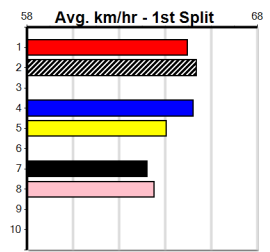

9

9:33PM

(VIC time)

Distance: 525m, Race Type: Grade 6, Total Prizemoney: $3,340
1st: $2,230, 2nd: $690, 3rd: $345, 4th: $75

Watchdog Tips:

Bet:

Table with columns: Form Box, Wgt, Dist, Track, Date, Time, BON, Margin, 1st/2nd (Time), PIR, Checked, Comment, W/R, Split 1, S/P, Grade

Evening Stagger [6]
BEBD Bitch May-22 Sire: WHISKEY RIOT Dam: DEADLY BASILISA
Owner(s): Reynolds Cram (SYN), C Reynolds, B Cram
Trainer: Chris Reynolds (Little River)
Box History table and Prize Best Starts table included.

Copper Rush [6]
BK Dog Mar-23 Sire: FERNANDO BALE Dam: FLAMING RUSH
Owner(s): S Drummond
Trainer: Shane Drummond (Heathcote)
Box History table and Prize Best Starts table included.

VACANT BOX
Sire: Dam:
Owner(s):
Trainer:
Box History table included.

Drop of Ink [6]
BK Bitch Oct-22 Sire: ASTON RUPEE Dam: SLINKY INKY
Owner(s): J Shaw
Trainer: James Shaw (Seymour)
Box History table and Prize Best Starts table included.

Harvington [6]
BK Dog May-22 Sire: SHIMA SHINE Dam: ITA LOUISA
Owner(s): S Toner
Trainer: Doris Toner (Bunyip)
Box History table and Prize Best Starts table included.

1

2

3

4

5