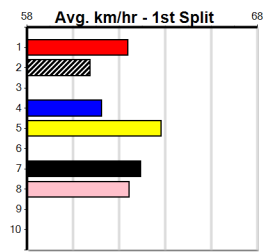

4

7:51PM

(VIC time)

Distance: 525m, Race Type: Mixed 6/7, Total Prizemoney: $3,340
1st: $2,230, 2nd: $690, 3rd: $345, 4th: $75

Watchdog Tips:

Bet:

Table with columns: Form Box, Wgt, Dist, Track, Date, Time, BON, Margin, 1st/2nd (Time), PIR, Checked, Comment, WR, Split 1, S/P, Grade

COOPER'S LEGACY (SA)[7]

BK Dog Feb-23 Sire: BARCIA BALE Dam: LILY PAD Trainer: Lisa Delbridge (Balliang)

Owner(s): A Lapinskas
Winning Distances: < 300m (0) 300 - 399m (0) 400 - 499m (1) 500 - 599m (0) 600 - 699m (0) > 700m (0)

Winning Weights: 32.8(1)

Table with columns: Rank, Wgt, Dist, Track, Date, Time, BON, Margin, 1st/2nd (Time), PIR, Checked, Comment, WR, Split 1, S/P, Grade

Last 3 wins NOT included above

Box History

Box History table with columns: Bx, 1st, 2nd, 3rd, 4th, 5th, 6th, 7th, 8th and Prize Best, Starts, Trk/Dts, APM

1

MR. MIYAGI (NSW)[7]

BD Dog Apr-23 Sire: FERAL FRANKY Dam: OVER AND AWAY Trainer: John Barbara (Exford)

Owner(s): OUR SHOUT (SYN), J Callus, M Callus, E Mifsud, J Callus, A Banitsiotis
Winning Distances: < 300m (0) 300 - 399m (0) 400 - 499m (1) 500 - 599m (0) 600 - 699m (0) > 700m (0)

Winning Weights: 36.6(1)

Table with columns: Rank, Wgt, Dist, Track, Date, Time, BON, Margin, 1st/2nd (Time), PIR, Checked, Comment, WR, Split 1, S/P, Grade

Last 3 wins NOT included above

Box History

Box History table with columns: Bx, 1st, 2nd, 3rd, 4th, 5th, 6th, 7th, 8th and Prize Best, Starts, Trk/Dts, APM

2

*** VACANT BOX ***

Sire: Dam:

Owner(s):
Winning Distances: < 300m (0) 300 - 399m (0) 400 - 499m (0) 500 - 599m (0) 600 - 699m (0) > 700m (0)
Winning Weights:

Trainer:

Box History

3

LADY MONTANA [6] Biks

BK Bitch Jan-22 Sire: SHIMA SHINE Dam: LITTLE BIDDY Trainer: Phillip Repici (Hampton Park)

Owner(s): L Repici
Winning Distances: < 300m (0) 300 - 399m (1) 400 - 499m (1) 500 - 599m (0) 600 - 699m (0) > 700m (0)

Winning Weights: 25.6(1) 26.0(1)

Table with columns: Rank, Wgt, Dist, Track, Date, Time, BON, Margin, 1st/2nd (Time), PIR, Checked, Comment, WR, Split 1, S/P, Grade

Last 3 wins NOT included above

Box History

Box History table with columns: Bx, 1st, 2nd, 3rd, 4th, 5th, 6th, 7th, 8th and Prize Best, Starts, Trk/Dts, APM

4

JUDGEMENTAL [6]

WBE Dog Mar-23 Sire: FERNANDO BALE Dam: MEPUNGA SPECTRE Trainer: James Shaw (Seymour)

Owner(s): TYLER TWO MACEY (SYN), J Sharp, S O'hehir
Winning Distances: < 300m (0) 300 - 399m (0) 400 - 499m (0) 500 - 599m (2) 600 - 699m (0) > 700m (0)

Winning Weights: 34.2(1) 34.9(1)

Table with columns: Rank, Wgt, Dist, Track, Date, Time, BON, Margin, 1st/2nd (Time), PIR, Checked, Comment, WR, Split 1, S/P, Grade

Last 3 wins NOT included above

Box History

Box History table with columns: Bx, 1st, 2nd, 3rd, 4th, 5th, 6th, 7th, 8th and Prize Best, Starts, Trk/Dts, APM

5