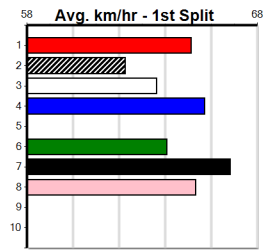

5

8:11PM

(VIC time)

Distance: 525m, Race Type: Grade 5 Heat, Total Prizemoney: $3,340
1st: $2,230, 2nd: $690, 3rd: $345, 4th: $75

Watchdog Tips:

Bet:

Form Box Wgt Dist Track Date Time BON Margin 1st/2nd (Time) PIR Checked Comment W/R Split 1 S/P Grade

NO MORE GAMES [5]
BD Dog Jun-22 Sire: HANDSOME PRINCE Dam: PAY CALL
Owner(s): D Pickering
Trainer: Kayla Cottrell (Pearcedale)
Winning Distances: < 300m (0) 300 - 399m (1) 400 - 499m (2) 500 - 599m (3) 600 - 699m (1) > 700m (0)
Winning Weights: 32.0(1) 32.4(2) 32.5(1) 32.8(3)
Box History table and Prize Best Starts table included.

PAW GRADY (NSW)[5]
BK Dog Jul-22 Sire: ALLEN DEED Dam: FANTA BALE
Owner(s): B Wheeler
Trainer: Mark Delbridge (Balliang)
Winning Distances: < 300m (0) 300 - 399m (0) 400 - 499m (1) 500 - 599m (4) 600 - 699m (0) > 700m (0)
Winning Weights: 33.0(1) 33.1(1) 33.2(1) 33.4(1) 33.6(1)
Box History table and Prize Best Starts table included.

THANK YOU TOMMY [5]
BEBD Dog Oct-21 Sire: TOMMY SHELBY Dam: SNOOKY
Owner(s): S Donlon
Trainer: Sheila Donlon (Burnbank)
Winning Distances: < 300m (0) 300 - 399m (0) 400 - 499m (9) 500 - 599m (2) 600 - 699m (0) > 700m (0)
Winning Weights: 29.4(1) 29.5(1) 29.8(1) 30.1(1) 30.3(1) 30.4(3) 30.5(2) 30.7(1)
Box History table and Prize Best Starts table included.

GO FOR GOLD [5]
BK Bitch Jun-22 Sire: TOMMY SHELBY Dam: GOLD VEIN
Owner(s): Lucy Racing Syndicate (SYN), S Holmes, R Le sueur
Trainer: Robert Le sueur (Mulwala)
Winning Distances: < 300m (0) 300 - 399m (1) 400 - 499m (3) 500 - 599m (2) 600 - 699m (0) > 700m (0)
Winning Weights: 27.5(1) 27.6(1) 27.7(1) 27.8(3)
Box History table and Prize Best Starts table included.

*** VACANT BOX ***
Sire: Dam:
Owner(s):
Trainer:
Winning Distances: < 300m (0) 300 - 399m (0) 400 - 499m (0) 500 - 599m (0) 600 - 699m (0) > 700m (0)
Winning Weights:
Box History

1

2

3

4

5