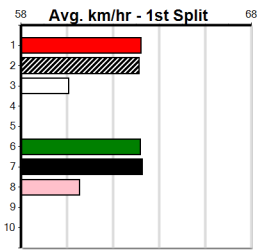

1

6:47PM

(VIC time)

Distance: 525m, Race Type: Maiden, Total Prizemoney: $2,860
1st: $1,900, 2nd: $590, 3rd: $295, 4th: $75

Watchdog Tips: ☐ ☐ ☐ ☐ ☐ Bet:

Form Box	Wgt	Dist	Track	Date	Time	BON	Margin	1st/2nd (Time)	PIR	Checked	Comment	WR	Split 1	S/P	Grade

1

ONE WORD ANSWER [M]
WBK Dog Mar-23 Sire: FERNANDO BALE Dam: MEPUNGA SPECTRE
Owner(s): A Haines Trainer: James Shaw (Seymour)
Winning Distances: < 300m (0) 300 - 399m (0) 400 - 499m (0) 500 - 599m (0) 600 - 699m (0) > 700m (0)
Winning Weights:

Rank	Wgt	Dist	Track	Date	Time	BON	Margin	1st/2nd (Time)	PIR	Checked	Comment	WR	Split 1	S/P	Grade
5th (1)	33.3	450	SHP	R1	28-Oct-24	26.23	25.13	8.50L TOO COLD (25.65)	S/876				6.78	$11.80	M
4th (5)	33.4	450	SHP	R2	01-Nov-24	26.17	25.11	8.00L OUT THE WINDOW (25.61)	M/544				6.79	$18.50	M
3rd (5)	33.6	525	MEP	R2	13-Nov-24	30.90	29.96	14.00 SMOKIN' BILLY (29.96)	S/6333				5.46	$28.90	M

Last 3 wins NOT included above

Box History

Bx	1st	2nd	3rd	4th	5th	6th	7th	8th
1					1			
2								
3								
4								
5			1	1				
6								
7								
8								

Prize Best	30.90(5)-13/11/24	$370.00
Starts	3-0-0-1	
Trk/Dts	1-0-0-1	
APM		370

2

FAGES [M]
BK Dog Oct-22 Sire: ASTON RUPEE Dam: SWEET AS EMM
Owner(s): N Mugavin Trainer: Brendan Pursell (Lara)
Winning Distances: < 300m (0) 300 - 399m (0) 400 - 499m (0) 500 - 599m (0) 600 - 699m (0) > 700m (0)
Winning Weights:

Rank	Wgt	Dist	Track	Date	Time	BON	Margin	1st/2nd (Time)	PIR	Checked	Comment	WR	Split 1	S/P	Grade
3rd (2)	30.1	525	MEP	R1	13-Nov-24	30.67	29.96	6.50L ZIPPING THERON (30.23)	M/3333				5.30	$7.30	M

Last 3 wins NOT included above

Box History

Bx	1st	2nd	3rd	4th	5th	6th	7th	8th
1								
2			1					
3								
4								
5								
6								
7								
8								

Prize Best	30.67(2)-13/11/24	$295.00
Starts	1-0-0-1	
Trk/Dts	1-0-0-1	
APM		295

3

SELL YOUR SOUL [M]
BD Dog Feb-23 Sire: HIGH EARNER Dam: DEVEL SIXTEEN
Owner(s): Vi Alskar Hundar (SYN), A Lie, J Sharp Trainer: Dylan Sharp (Lara)
Winning Distances: < 300m (0) 300 - 399m (0) 400 - 499m (0) 500 - 599m (0) 600 - 699m (0) > 700m (0)
Winning Weights:

Rank	Wgt	Dist	Track	Date	Time	BON	Margin	1st/2nd (Time)	PIR	Checked	Comment	WR	Split 1	S/P	Grade
4th (8)	29.9	460	GEL	R4	28-Sep-24	26.40	25.58	3.00L FLEETWOOD EROS (26.20)	S/864				6.83	$19.80	M
6th (6)	30.1	460	GEL	R3	04-Oct-24	26.81	25.69	9.00L EXTINCT (26.19)	M/654				7.03	$5.50	M
6th (7)	30.5	460	GEL	R3	11-Oct-24	26.87	25.86	8.00L DIABLO SIXTEEN (26.34)	M/766				6.95	$28.50	M
8th (3)	30.5	525	MEP	R1	23-Oct-24	31.54	29.89	11.00 DESIRABILITY (30.80)	M/6888				5.34	$16.40	M
2nd (1)	30.6	525	MEP	R2	30-Oct-24	30.81	29.86	2.25L MORAINÉ JOKER (30.67)	M/4443				5.36	$9.70	M
4th (5)	30.9	525	MEP	R2	06-Nov-24	30.96	29.90	6.50L VISTA VANADIUM (30.51)	S/8654				5.53	$26.80	MH
4th (1)	31.0	460	GEL	R2	15-Nov-24	26.72	25.85	12.00 MR. MIYAGI (25.93)	M/344				6.76	$8.70	M

Last 3 wins NOT included above

Box History

Bx	1st	2nd	3rd	4th	5th	6th	7th	8th
1		1		1				
2								
3								1
4								
5				1				
6						1		
7							1	
8				1				

Prize Best	30.81(1)-30/10/24	$815.00
Starts	7-0-1-0	
Trk/Dts	3-0-1-0	
APM		800