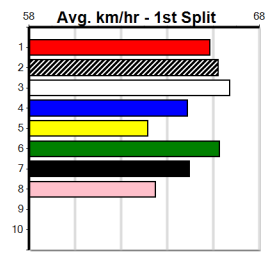

DREAMCHASERS - TICKETS ON SALE NOW

Distance: 525m, Race Type: Mixed 4/5, Total Prizemoney: $3,875
1st: $2,600, 2nd: $800, 3rd: $400, 4th: $75

Watchdog Tips:

Bet:

Table with columns: Form Box, Wgt, Dist, Track, Date, Time, BON, Margin, 1st/2nd (Time), PIR, Checked, Comment, WR, Split 1, S/P, Grade

Race 1: SMOLDERING DECAY [5]
BK Bitch May-20 Sire: BELLA INFRARED Dam: AFIRE LOVE Trainer: Jennifer Thorpe (Arthurs Creek)
Winning Distances: < 300m (0) 300 - 399m (0) 400 - 499m (2) 500 - 599m (1) 600 - 699m (2) > 700m (1)
Winning Weights: 25.5(1) 25.8(1) 26.0(1) 26.1(2) 26.3(1)
List of results with details for 1st through 8th places.

Race 2: BREAKDOWN [4]
BK Dog Dec-21 Sire: FERNANDO BALE Dam: ELUSIVE JEWEL Trainer: Wayne Gray (Wendouree)
Winning Distances: < 300m (0) 300 - 399m (0) 400 - 499m (3) 500 - 599m (5) 600 - 699m (0) > 700m (0)
Winning Weights: 30.8(1) 31.3(3) 31.7(1) 31.8(1) 31.9(1) 32.3(1)
List of results with details for 1st through 8th places.

Race 3: FLED THE SCENE [4]
BK Dog Dec-21 Sire: FERNANDO BALE Dam: ELUSIVE JEWEL Trainer: Graham Glass (Kyabram)
Winning Distances: < 300m (0) 300 - 399m (0) 400 - 499m (1) 500 - 599m (9) 600 - 699m (2) > 700m (0)
Winning Weights: 33.7(3) 33.8(1) 34.0(1) 34.2(1) 34.5(1) 34.6(3) 35.0(1) 35.1(1)
List of results with details for 1st through 8th places.

Race 4: UNDERWAY [4]
WBK Dog Feb-22 Sire: FERNANDO BALE Dam: MY DEWANA PENNY Trainer: Wayne Kirk (Melton West)
Winning Distances: < 300m (0) 300 - 399m (0) 400 - 499m (3) 500 - 599m (4) 600 - 699m (0) > 700m (0)
Winning Weights: 31.4(1) 31.5(1) 31.7(1) 31.8(1) 32.0(1) 32.2(2)
List of results with details for 1st through 8th places.

Race 5: XENI BALE (NSW)[5]
BK Dog Jul-22 Sire: JARVIS BALE Dam: ETHLA ALLEN Trainer: Clinton Keith (Ocean Grove)
Winning Distances: < 300m (0) 300 - 399m (1) 400 - 499m (3) 500 - 599m (1) 600 - 699m (0) > 700m (0)
Winning Weights: 31.4(1) 31.5(1) 31.6(1) 31.8(1) 32.0(1)
List of results with details for 1st through 8th places.