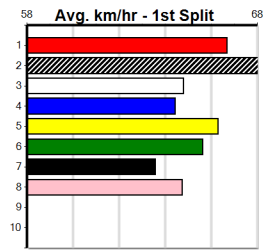

7

8:52PM

(VIC time)

Distance: 525m, Race Type: Grade 5 Heat, Total Prizemoney: $3,340
1st: $2,230, 2nd: $690, 3rd: $345, 4th: $75

Watchdog Tips:

Bet:

Form Box Wgt Dist Track Date Time BON Margin 1st/2nd (Time) PIR Checked Comment W/R Split 1 S/P Grade

PERSUASION [5] RF Bitch Mar-21 Sire: HOOKED ON SCOTCH Dam: SPARKY GIRL
Owner(s): TWENTY YEARS (SYN), G Howell, M Carlstrom, G Beattie, B Melbourne
Trainer: Geoffrey Howell (Pearcedale)
Winning Distances: < 300m (0) 300 - 399m (3) 400 - 499m (6) 500 - 599m (0) 600 - 699m (0) > 700m (0)
Winning Weights: 26.9(1) 27.4(1) 27.5(2) 27.6(1) 27.7(1) 28.0(2) 28.1(1)
Box History table and Prize Best Starts table included.

PRETTY HOT [5] RF Bitch Feb-22 Sire: ORSON ALLEN Dam: TINK
Owner(s): A Smithson
Trainer: Gerard O'keeffe (Neerim Junction)
Winning Distances: < 300m (0) 300 - 399m (1) 400 - 499m (6) 500 - 599m (1) 600 - 699m (0) > 700m (0)
Winning Weights: 28.3(1) 28.5(1) 28.7(1) 28.9(1) 29.0(2) 29.2(1) 29.3(1)
Box History table and Prize Best Starts table included.

OKAY BOOMER [5] BK Bitch Mar-21 Sire: JESAULENKO Dam: KILTY JEWEL
Owner(s): D Graham
Trainer: Scott Melville (Axedale)
Winning Distances: < 300m (0) 300 - 399m (1) 400 - 499m (2) 500 - 599m (11) 600 - 699m (1) > 700m (0)
Winning Weights: 26.6(1) 26.7(1) 26.8(2) 26.9(3) 27.1(1) 27.5(1) 27.8(1) 28.0(1) 28.2(2) 28.4(2)
Box History table and Prize Best Starts table included.

PAW SUMMER (NSW)[5] BK Bitch Dec-22 Sire: BERNARDO Dam: DYNA HARPA
Owner(s): B Wheeler
Trainer: Mark Delbridge (Balliang)
Winning Distances: < 300m (0) 300 - 399m (0) 400 - 499m (0) 500 - 599m (3) 600 - 699m (0) > 700m (0)
Winning Weights: 27.4(1) 27.9(1) 28.2(1)
Box History table and Prize Best Starts table included.

NICKLEBY ACTION [5] BD Dog Nov-21 Sire: FERAL FRANKY Dam: NICKO DANCER
Owner(s): J Hall
Trainer: Julie Hall (Dingee)
Winning Distances: < 300m (0) 300 - 399m (3) 400 - 499m (4) 500 - 599m (0) 600 - 699m (0) > 700m (0)
Winning Weights: 33.4(2) 33.6(1) 33.9(1) 34.1(2) 34.4(1)
Box History table and Prize Best Starts table included.

1

2

3

4

5