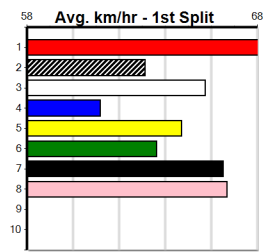

6

8:31PM

(VIC time)

Distance: 525m, Race Type: Grade 5 Heat, Total Prizemoney: $3,340
1st: $2,230, 2nd: $690, 3rd: $345, 4th: $75

Watchdog Tips:

Bet:

Form Box Wgt Dist Track Date Time BON Margin 1st/2nd (Time) PIR Checked Comment W/R Split 1 S/P Grade

GO GO EVIE [5]
DKBD Bitch Jun-22 Sire: TOMMY SHELBY Dam: GOLD VEIN
Owner(s): R Le sueur Trainer: Robert Le sueur (Mulwala)
Winning Distances: < 300m (0) 300 - 399m (2) 400 - 499m (4) 500 - 599m (2) 600 - 699m (0) > 700m (0)
Winning Weights: 25.7(1) 25.8(1) 25.9(1) 26.0(1) 26.3(3) 26.5(1)
Box History table and Prize Best Starts table included.

ZIPPING CRUSADER (NSW)[5]
BK Dog Feb-20 Sire: GOODESY Dam: ZIPPING ABBY
Owner(s): D Webber Trainer: Daniel Webber (Harkness)
Winning Distances: < 300m (0) 300 - 399m (0) 400 - 499m (3) 500 - 599m (15) 600 - 699m (1) > 700m (0)
Winning Weights: 33.1(1) 33.2(1) 33.3(3) 33.5(2) 33.6(1) 33.7(1) 33.8(3) 33.9(1) 34.0(1) 34.1(3) 34.2(2)
Box History table and Prize Best Starts table included.

CAPTAIN ALICE (SA)[5]
BK Bitch Sep-22 Sire: FERAL FRANKY Dam: SWEET ON ME
Owner(s): The Nineofus (SYN), D Peckham, G Siney, B Schurgott, G Sterzl Trainer: Brendan Pursell (Lara)
Winning Distances: < 300m (0) 300 - 399m (2) 400 - 499m (4) 500 - 599m (1) 600 - 699m (0) > 700m (0)
Winning Weights: 26.4(1) 26.6(1) 26.7(2) 27.0(1) 27.1(2)
Box History table and Prize Best Starts table included.

BIG BOY ANDRE [5]
BK Dog Mar-21 Sire: DELIVER Dam: UNQUESTIONABLY
Owner(s): M Filomeno Trainer: Mark Filomeno (Craigieburn)
Winning Distances: < 300m (0) 300 - 399m (1) 400 - 499m (4) 500 - 599m (0) 600 - 699m (0) > 700m (0)
Winning Weights: 37.7(1) 38.4(1) 38.5(1) 38.8(1) 39.5(1)
Box History table and Prize Best Starts table included.

SPRING COIN (SA)[5]
BK Dog Jan-22 Sire: SPRING BRIDGE Dam: SPRING HALO
Owner(s): G Black Trainer: Mark Delbridge (Balliang)
Winning Distances: < 300m (0) 300 - 399m (0) 400 - 499m (2) 500 - 599m (3) 600 - 699m (0) > 700m (0)
Winning Weights: 32.9(1) 33.1(2) 33.2(1) 33.9(1)
Box History table and Prize Best Starts table included.