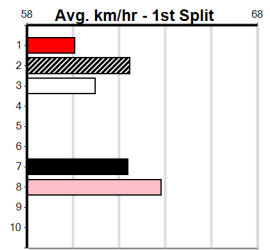

2

7:07PM

(VIC time)

Distance: 525m, Race Type: Maiden, Total Prizemoney: $2,860
1st: $1,900, 2nd: $590, 3rd: $295, 4th: $75

Watchdog Tips:

Bet:

Table with columns: Form Box, Wgt, Dist, Track, Date, Time, BON, Margin, 1st/2nd (Time), PIR, Checked, Comment, W/R, Split 1, S/P, Grade

SUFFOLK PARK (NSW)[M]
BK Dog Apr-22 Sire: MY BRO FABIO Dam: SALDANA
Owner(s): D Knight
Trainer: Donna Knight (Talbot)
Winning Distances: < 300m (0) 300 - 399m (0) 400 - 499m (0) 500 - 599m (0) 600 - 699m (0) > 700m (0)
Winning Weights:
Table with race results and Box History.

FUJI APPLE [M]
F Bitch Nov-22 Sire: FERAL FRANKY Dam: JUNK FOOD JUNKIE
Owner(s): A Lie
Trainer: Jason Sharp (Lara)
Winning Distances: < 300m (0) 300 - 399m (0) 400 - 499m (0) 500 - 599m (0) 600 - 699m (0) > 700m (0)
Winning Weights:
Table with race results and Box History.

QUINLAN [M]
BK Dog Oct-22 Sire: ASTON RUPEE Dam: SWEET AS EMM
Owner(s): N Mugavin
Trainer: Brendan Pursell (Lara)
Winning Distances: < 300m (0) 300 - 399m (0) 400 - 499m (0) 500 - 599m (0) 600 - 699m (0) > 700m (0)
Winning Weights:
Table with race results and Box History.

WILE COYOTE [M]
RBD Bitch Dec-22 Sire: BARCIA BALE Dam: PARTY LIGHTS
Owner(s): R Moore
Trainer: Marlene Schmidt (Devon Meadow)
Winning Distances: < 300m (0) 300 - 399m (0) 400 - 499m (0) 500 - 599m (0) 600 - 699m (0) > 700m (0)
Winning Weights:
Table with race results and Box History.

*** VACANT BOX ***
Sire: Dam:
Owner(s):
Trainer:
Winning Distances: < 300m (0) 300 - 399m (0) 400 - 499m (0) 500 - 599m (0) 600 - 699m (0) > 700m (0)
Winning Weights:
Box History

1

2

3

4

5