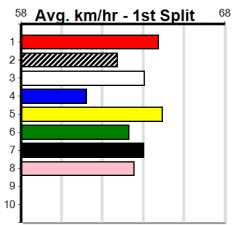

GRV DISTANCE RACING (0-4 WINS)

Distance: 660m, Race Type: Restricted Win, Total Prizemoney: $3,940
1st: $2,640, 2nd: $815, 3rd: $410, 4th: $75

6

7:58PM

(VIC time)

Watchdog Tips: 0 0 0 0 **Bet:** .