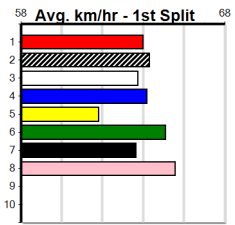

TOWN & COUNTRY LINE MARKING

Distance: 450m, Race Type: Grade 5, Total Prizemoney: $2,925
1st: $1,950, 2nd: $600, 3rd: $300, 4th: $75

5
7:38PM
(VIC time)

Watchdog Tips: 0 0 0 0 **Bet:** .