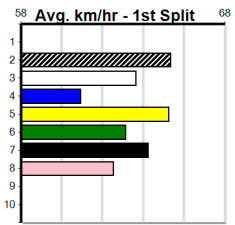

Ballarat

2

6:40PM

(VIC time)

TUDOR ELECTRICAL (1-3 WINS)

Distance: 390m, Race Type: Restricted Win, Total Prizemoney: $2,925
1st: $1,950, 2nd: $600, 3rd: $300, 4th: $75

Watchdog Tips: **0 0 0 0** Bet: **0**