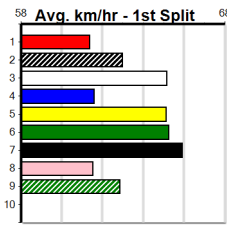

Ballarat

SOUTHERN SHEETMETAL

Distance: 450m, Race Type: Mixed 6/7, Total Prizemoney: $2,925
1st: $1,950, 2nd: $600, 3rd: $300, 4th: $75

3

6:58PM

(VIC time)

Watchdog Tips: 0 0 0 0 Bet: -