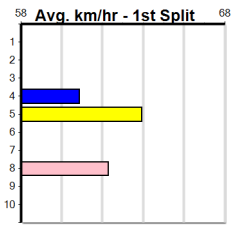

Ballarat

1
6:21PM
(VIC time)

14 RACES TONIGHT

Distance: 450m, Race Type: Maiden, Total Prizemoney: $2,535
1st: $1,680, 2nd: $520, 3rd: $260, 4th: $75

Watchdog Tips: **0 0 0 0** Bet: **0**

Form Box Weight Dist Track Date Time BON Margin 1st/2nd (Time) PIR Checked Comment W/R Split 1 S/P Grade

1 ASTON TAMSYN [M]
BK B Apr-23 TOMMY SHELBY ASTON MIRAGE
Trainer: David Geall (Lara)
Owner(s): R Borda

Winning Boxes							
1	2	3	4	5	6	7	8
Prize							$0
Best							FSH
Starts							0-0-0-0
Trk/Dst							0-0-0-0
APM							$0

2 SNOWBALL ONE [M]
BKW B Mar-23 BEAST UNLEASHED SPUN OUT
Trainer: Billy Mcrae (Smythes Creek)
Owner(s): Lisa Needs Braces (SYN), B Mcrae, G Mcrae, T Lawford

Winning Boxes							
1	2	3	4	5	6	7	8
Prize							$0
Best							FSH
Starts							0-0-0-0
Trk/Dst							0-0-0-0
APM							$0

3 *** VACANT BOX ***
Trainer:
Owner(s):

4 WIZIN WOODHOUSE (NSW)[M]
BE D Feb-23 SHIMA SHINE BANDIT BELLE
Trainer: Daniel Gibbons (Avalon)

Winning Boxes							
1	2	3	4	5	6	7	8
Prize							$395.00
Best							FSTD
Starts							3-0-1-0
Trk/Dst							0-0-0-0
APM							$395

4th (4) 33.9 390 BAL R1 30-Oct-24 23.15 21.83 12.00LASTON BOURKE (22.34) M/64 . . . 8.97 $4.70 M
F (4) 33.9 410 HOR R2 05-Nov-24 0.00 22.93 .BE UNITED (23.32) M/46 . V0 . 10.95 $5.20 MH
2nd (6) 33.9 400 GEL R2 12-Nov-24 23.56 22.54 6.50LMORAINTE TED (23.11) S/33 . . . 8.79 $2.60 M
Owner(s): The Mullionaires (SYN), A Phillips, G Phillips, B Phillips, C Brewer, J Phillips, R Phillips

5 PAW FARINA (NSW)[M]
RBD D Feb-23 CHRISTO BALE WANNA ALLEN
Trainer: Robert Camilleri (Lara)

Winning Boxes							
1	2	3	4	5	6	7	8
Prize							$1,040.00
Best							FSH
Starts							2-0-2-0
Trk/Dst							0-0-0-0
APM							$1040

2nd (1) 37.0 400 WGL R1 01-Nov-24 22.99 22.49 3.75LJUMBURK QUEEN (22.74) M/22 . . W 8.45 $1.90 M
2nd (1) 36.3 435 SLE R2 10-Nov-24 24.88 24.30 1.5LBOWIE SUNNY (24.79) M/666 . . . 5.38 $3.70 M
Owner(s): B Wheeler

6 *** VACANT BOX ***
Trainer:
Owner(s):

7 SAVANNAH STAR [M]
BD B Nov-22 SUPERIOR PANAMA MAXIMUM KACK
Trainer: Robert Camilleri (Lara)
Owner(s): J Galea

Winning Boxes							
1	2	3	4	5	6	7	8
Prize							$0
Best							FSH
Starts							0-0-0-0
Trk/Dst							0-0-0-0
APM							$0

8 OREGON JANET [M]
BK B Dec-22 MALACHI LA LA OREGON
Trainer: Thomas Dailly (Anakie)

Winning Boxes							
1	2	3	4	5	6	7	8
Prize							$3,495.00
Best							25.99
Starts							11-0-3-1
Trk/Dst							4-0-0-0
APM							$3111

5th (1) 26.3 515 SAP R1 28-Oct-24 30.34 29.42 8.00LKIWI JAY (29.79) Q/4345 . . . 5.29 $3.80 M
3rd (8) 26.3 525 MEP R1 06-Nov-24 30.72 29.90 5.50LSCOTCH TIME (30.35) M/3344 . . . 5.29 $27.30 MH
4th (8) 26.6 460 GEL R3 12-Nov-24 26.65 26.20 1.00LWINE LOVER (26.59) Q/766 . . . 6.92 $5.70 M
2nd (2) 26.3 525 MEA R1 16-Nov-24 30.44 29.66 2.00LDISTANT (30.31) M/4222 . . . 5.25 $18.70 MF
Owner(s): DAILY GREYHOUND FARMS (SYN), G Dailly, T Dailly

9 *** NO RESERVE ***
Trainer:
Owner(s):

10 *** NO RESERVE ***
Trainer:
Owner(s):

ENG GEL 2024-11-19