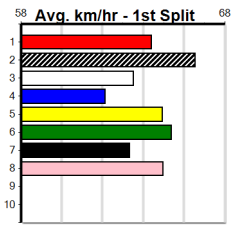

Ballarat

BALLARAT RACE 14

14 (E2)

Distance: 390m, Race Type: Grade 5, Total Prizemoney: $2,925
1st: $1,950, 2nd: $600, 3rd: $300, 4th: $75

10:51PM

(VIC time)

Watchdog Tips: **0 0 0 0**

Bet: