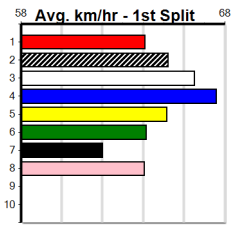

Ballarat

BALLARAT RACE 13

13 (E1)

Distance: 390m, Race Type: Grade 5, Total Prizemoney: \$2,925
1st: \$1,950, 2nd: \$600, 3rd: \$300, 4th: \$75

10:31PM

(VIC time)

Watchdog Tips:

0 0 0 0