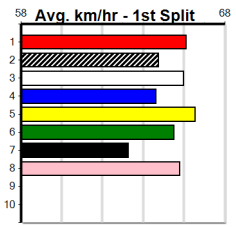

A1 SIGNAGE DAMSELS DASH

Distance: 390m, Race Type: Grade 5, Total Prizemoney: $2,925
1st: $1,950, 2nd: $600, 3rd: $300, 4th: $75

Watchdog Tips:

0 0 0 0

Bet: