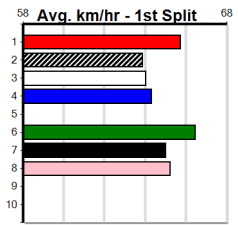

ENG HOR 2024-11-19

Ballarat

8

8:38PM

(VIC time)

BALLARAT GREYS BINGO EVERY SUNDA

Distance: 450m, Race Type: Mixed 4/5, Total Prizemoney: \$3,360
1st: \$2,250, 2nd: \$690, 3rd: \$345, 4th: \$75

Watchdog Tips: 0 0 0 0 Bet: .