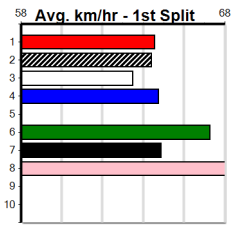

SWEET NETTY'S CATERING

Distance: 390m, Race Type: Free For All, Total Prizemoney: $3,360
1st: $2,250, 2nd: $690, 3rd: $345, 4th: $75

4

7:18PM
(VIC time)

Watchdog Tips: 0 0 0 0 **Bet:** .