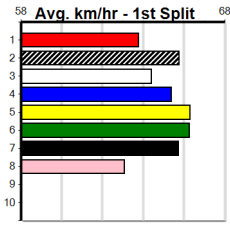

Ballarat

12

10:07PM

(VIC time)

TWO MORE RACES TO GO

Distance: 390m, Race Type: Grade 5, Total Prizemoney: \$2,925
1st: \$1,950, 2nd: \$600, 3rd: \$300, 4th: \$75

Watchdog Tips:

0 0 0 0