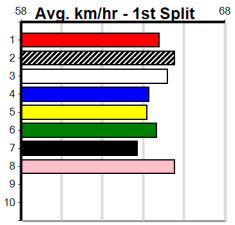

GRV DISTANCE RACING (0-4 WINS)

Distance: 660m, Race Type: Restricted Win, Total Prizemoney: \$3,940
1st: \$2,640, 2nd: \$815, 3rd: \$410, 4th: \$75

6

7:58PM

(VIC time)

Watchdog Tips: 0 0 0 0 **Bet:** .

Form	Box	Weight	Dist	Track	Date	Time	BON	Margin	1st/2nd (Time)	PIR	Checked	Comment	W/R	Split 1	S/P	Grade																																																																
1 GOULBURN GIRL (NSW)[5]																																																																																
BK	B	Sep-21			FERAL FRANKY	SOARING HAWKE																																																																										
Trainer: Darren Burkett (Girgarre)																																																																																
8th	(6)	26.8	652	MAN	R5	31-Aug-24	39.01	37.26	25.00	LALL ABOUT COAL (37.26)	3888	Mc3cstxc888fd	V	15.30	\$61.40	X45																																																																
3rd	(7)	26.7	509	NOR	R5	05-Sep-24	30.72	29.34	15.00	NIGHT MOON (29.67)	6754	M6cc75c4		5.98	\$20.90	X65																																																																
6th	(8)	26.6	509	NOR	R10	12-Sep-24	30.33	29.31	11.00	MISS RONNIE MAC (29.55)	8666	M8666		6.10	\$38.10	X65																																																																
4th	(1)	26.7	509	NOR	R9	16-Sep-24	30.17	29.24	14.00	KANAN STARK (29.24)	7454	M7cc454		5.92	\$57.30	O																																																																
Owner(s): S Gee																																																																																
<table border="1" style="float: right;"> <thead> <tr><th colspan="8">Winning Boxes</th></tr> <tr><th>1</th><th>2</th><th>3</th><th>4</th><th>5</th><th>6</th><th>7</th><th>8</th></tr> </thead> <tbody> <tr><td>1</td><td></td><td>1</td><td></td><td></td><td></td><td>1</td><td>1</td></tr> <tr><td>Prize</td><td colspan="7">\$36,612.00</td></tr> <tr><td>Best</td><td colspan="7">FSH</td></tr> <tr><td>Starts</td><td colspan="7">51-4-4-14</td></tr> <tr><td>Trk/Dst</td><td colspan="7">0-0-0-0</td></tr> <tr><td>APM</td><td colspan="7">\$6098</td></tr> </tbody> </table>																	Winning Boxes								1	2	3	4	5	6	7	8	1		1				1	1	Prize	\$36,612.00							Best	FSH							Starts	51-4-4-14							Trk/Dst	0-0-0-0							APM	\$6098						
Winning Boxes																																																																																
1	2	3	4	5	6	7	8																																																																									
1		1				1	1																																																																									
Prize	\$36,612.00																																																																															
Best	FSH																																																																															
Starts	51-4-4-14																																																																															
Trk/Dst	0-0-0-0																																																																															
APM	\$6098																																																																															
2 FLYING PROUD [5]																																																																																
BK	B	Oct-22			MY REDEEMER	FLYING UNICORN																																																																										
Trainer: Kim Erenshaw (Junction Village)																																																																																
4th	(5)	25.3	515	SAP	R6	14-Oct-24	30.30	29.64	9.50	LCOME TO PARTY (29.64)	M/6544			5.32	\$6.00	X67H																																																																
1st	(1)	27.5	595	SAP	R2	21-Oct-24	34.48	34.06	1.00	GRACE BURGESS (34.54)	M/2111		SW	9.31	\$2.20	RW																																																																
1st	(8)	27.5	515	SAP	R4	02-Nov-24	29.56	29.56	4.00	LWSWEET BEE (29.83)	M/6221			5.30	\$9.20	X67H																																																																
4th	(4)	27.5	515	SAN	R3	07-Nov-24	30.22	28.99	13.00	REALITY BEST (29.33)	S/6654			5.24	\$4.60	X67F																																																																
Owner(s): T Erenshaw																																																																																
<table border="1" style="float: right;"> <thead> <tr><th colspan="8">Winning Boxes</th></tr> <tr><th>1</th><th>2</th><th>3</th><th>4</th><th>5</th><th>6</th><th>7</th><th>8</th></tr> </thead> <tbody> <tr><td>1</td><td></td><td></td><td>1</td><td></td><td></td><td></td><td>1</td></tr> <tr><td>Prize</td><td colspan="7">\$6,390.00</td></tr> <tr><td>Best</td><td colspan="7">FSTD</td></tr> <tr><td>Starts</td><td colspan="7">8-3-0-1</td></tr> <tr><td>Trk/Dst</td><td colspan="7">0-0-0-0</td></tr> <tr><td>APM</td><td colspan="7">\$5598</td></tr> </tbody> </table>																	Winning Boxes								1	2	3	4	5	6	7	8	1			1				1	Prize	\$6,390.00							Best	FSTD							Starts	8-3-0-1							Trk/Dst	0-0-0-0							APM	\$5598						
Winning Boxes																																																																																
1	2	3	4	5	6	7	8																																																																									
1			1				1																																																																									
Prize	\$6,390.00																																																																															
Best	FSTD																																																																															
Starts	8-3-0-1																																																																															
Trk/Dst	0-0-0-0																																																																															
APM	\$5598																																																																															
3 GRACE BURGESS [6]																																																																																
WDKB	B	Jun-22			TOMMY SHELBY	GOLD VEIN																																																																										
Trainer: Daryl Holmes (Blind Bight)																																																																																
7th	(1)	25.3	595	SAP	R5	23-Sep-24	35.19	34.19	15.00	MY MUM ROCKS (34.19)	M/6667			9.56	\$2.10	RW																																																																
2nd	(4)	25.7	595	SAP	R2	21-Oct-24	34.54	34.06	1.00	FLYING PROUD (34.48)	M/4422			9.56	\$5.70	RW																																																																
3rd	(5)	25.1	600	MEA	R1	26-Oct-24	35.13	34.60	2.50	SINGLE LADIES (34.97)	M/5554			9.22	\$3.50	RW																																																																
2nd	(2)	25.4	650	SHP	R6	11-Nov-24	37.58	37.40	2.75	LANNABELLA ROSE (37.40)	M/2222			17.58	\$14.80	RW																																																																
Owner(s): SHIRAZ RACING (SYN), S Holmes, L Holmes, D Holmes																																																																																
<table border="1" style="float: right;"> <thead> <tr><th colspan="8">Winning Boxes</th></tr> <tr><th>1</th><th>2</th><th>3</th><th>4</th><th>5</th><th>6</th><th>7</th><th>8</th></tr> </thead> <tbody> <tr><td></td><td></td><td>1</td><td></td><td></td><td></td><td></td><td>1</td></tr> <tr><td>Prize</td><td colspan="7">\$10,550.00</td></tr> <tr><td>Best</td><td colspan="7">FSH</td></tr> <tr><td>Starts</td><td colspan="7">17-2-4-5</td></tr> <tr><td>Trk/Dst</td><td colspan="7">0-0-0-0</td></tr> <tr><td>APM</td><td colspan="7">\$5887</td></tr> </tbody> </table>																	Winning Boxes								1	2	3	4	5	6	7	8			1					1	Prize	\$10,550.00							Best	FSH							Starts	17-2-4-5							Trk/Dst	0-0-0-0							APM	\$5887						
Winning Boxes																																																																																
1	2	3	4	5	6	7	8																																																																									
		1					1																																																																									
Prize	\$10,550.00																																																																															
Best	FSH																																																																															
Starts	17-2-4-5																																																																															
Trk/Dst	0-0-0-0																																																																															
APM	\$5887																																																																															
4 CRAFTY BEER [7]																																																																																
BK	D	Apr-22			MY REDEEMER	BELLE'S ON BOOST																																																																										
Trainer: Danielle Smith (Lara)																																																																																
3rd	(8)	32.7	640	SLE	R5	13-Oct-24	37.22	36.85	5.50	LMPUNGA INFRARED (36.85)	S/8666			6.42	\$40.10	RW																																																																
2nd	(8)	32.6	600	MEP	R2	23-Oct-24	35.21	34.65	0.25	BEAUTIFUL STORY (35.20)	M/3322			9.20	\$20.90	RW																																																																
4th	(6)	32.8	680	WGL	R4	04-Nov-24	39.98	39.26	11.00	LINFRA ROCK (39.26)	S/333			18.70	\$18.60	RW																																																																
4th	(3)	33.1	650	SHP	R6	11-Nov-24	37.71	37.40	4.50	LANNABELLA ROSE (37.40)	S/3333			17.79	\$46.70	RW																																																																
Owner(s): Smith Racing (SYN), D Smith, J Smith																																																																																
<table border="1" style="float: right;"> <thead> <tr><th colspan="8">Winning Boxes</th></tr> <tr><th>1</th><th>2</th><th>3</th><th>4</th><th>5</th><th>6</th><th>7</th><th>8</th></tr> </thead> <tbody> <tr><td>1</td><td></td><td></td><td></td><td></td><td></td><td></td><td></td></tr> <tr><td>Prize</td><td colspan="7">\$10,650.00</td></tr> <tr><td>Best</td><td colspan="7">FSTD</td></tr> <tr><td>Starts</td><td colspan="7">25-1-5-7</td></tr> <tr><td>Trk/Dst</td><td colspan="7">0-0-0-0</td></tr> <tr><td>APM</td><td colspan="7">\$4732</td></tr> </tbody> </table>																	Winning Boxes								1	2	3	4	5	6	7	8	1								Prize	\$10,650.00							Best	FSTD							Starts	25-1-5-7							Trk/Dst	0-0-0-0							APM	\$4732						
Winning Boxes																																																																																
1	2	3	4	5	6	7	8																																																																									
1																																																																																
Prize	\$10,650.00																																																																															
Best	FSTD																																																																															
Starts	25-1-5-7																																																																															
Trk/Dst	0-0-0-0																																																																															
APM	\$4732																																																																															
5 ANNABELLA ROSE [5]																																																																																
BK	B	Apr-22			FERNANDO BALE	MY AMERICAN GIRL																																																																										
Trainer: Andrew Paraskevas (Pearcedale)																																																																																
4th	(3)	28.3	515	SAP	R6	21-Oct-24	30.03	29.38	9.50	PRETTY HOT (29.38)	M/6555			5.23	\$4.50	5																																																																
4th	(3)	28.5	595	SAP	R6	28-Oct-24	34.67	34.07	7.50	PAW BODHI (34.16)	M/3444			9.42	\$7.70	RWH																																																																
3rd	(1)	28.3	595	SAN	R9	07-Nov-24	34.73	34.22	7.50	PAW BODHI (34.22)	M/4333			9.32	\$5.60	RWF																																																																
1st	(1)	28.3	650	SHP	R6	11-Nov-24	37.40	37.40	2.75	GRACE BURGESS (37.58)	M/1111			17.09	\$3.00	RW																																																																
Owner(s): SPARKLE AND FADE (SYN), J Paraskevas, A Paraskevas																																																																																
<table border="1" style="float: right;"> <thead> <tr><th colspan="8">Winning Boxes</th></tr> <tr><th>1</th><th>2</th><th>3</th><th>4</th><th>5</th><th>6</th><th>7</th><th>8</th></tr> </thead> <tbody> <tr><td>1</td><td>1</td><td></td><td></td><td>2</td><td></td><td></td><td></td></tr> <tr><td>Prize</td><td colspan="7">\$13,320.00</td></tr> <tr><td>Best</td><td colspan="7">FSH</td></tr> <tr><td>Starts</td><td colspan="7">16-4-3-2</td></tr> <tr><td>Trk/Dst</td><td colspan="7">0-0-0-0</td></tr> <tr><td>APM</td><td colspan="7">\$7081</td></tr> </tbody> </table>																	Winning Boxes								1	2	3	4	5	6	7	8	1	1			2				Prize	\$13,320.00							Best	FSH							Starts	16-4-3-2							Trk/Dst	0-0-0-0							APM	\$7081						
Winning Boxes																																																																																
1	2	3	4	5	6	7	8																																																																									
1	1			2																																																																												
Prize	\$13,320.00																																																																															
Best	FSH																																																																															
Starts	16-4-3-2																																																																															
Trk/Dst	0-0-0-0																																																																															
APM	\$7081																																																																															
6 INFRA ROCK [5]																																																																																
BK	D	Nov-22			AUSSIE INFRARED	LITTLE TUBBSY																																																																										
Trainer: Mark McClelland (Lovely Banks)																																																																																
3rd	(1)	33.4	450	BAL	R10	09-Oct-24	25.56	25.19	1.5L	PAW QUARK (25.46)	S/654			6.82	\$7.10	X67																																																																
1st	(7)	33.5	660	BEN	R4	18-Oct-24	38.39	38.39	3.25	LMPUNGA INFRARED (38.60)	M/5321			4.30	\$2.90	RW																																																																
1st	(4)	33.8	680	WGL	R4	04-Nov-24	39.26	39.26	5.50	CANYA VIVI (39.62)	M/111		SW	18.38	\$1.80	RW																																																																
6th	(8)	33.7	650	SHP	R6	11-Nov-24	37.90	37.40	7.50	LANNABELLA ROSE (37.40)	S/6876			18.00	\$3.10	RW																																																																
Owner(s): O Corte																																																																																
<table border="1" style="float: right;"> <thead> <tr><th colspan="8">Winning Boxes</th></tr> <tr><th>1</th><th>2</th><th>3</th><th>4</th><th>5</th><th>6</th><th>7</th><th>8</th></tr> </thead> <tbody> <tr><td></td><td></td><td></td><td>1</td><td></td><td></td><td>1</td><td>1</td></tr> <tr><td>Prize</td><td colspan="7">\$11,940.00</td></tr> <tr><td>Best</td><td colspan="7">FSTD</td></tr> <tr><td>Starts</td><td colspan="7">11-3-3-4</td></tr> <tr><td>Trk/Dst</td><td colspan="7">0-0-0-0</td></tr> <tr><td>APM</td><td colspan="7">\$7815</td></tr> </tbody> </table>																	Winning Boxes								1	2	3	4	5	6	7	8				1			1	1	Prize	\$11,940.00							Best	FSTD							Starts	11-3-3-4							Trk/Dst	0-0-0-0							APM	\$7815						
Winning Boxes																																																																																
1	2	3	4	5	6	7	8																																																																									
			1			1	1																																																																									
Prize	\$11,940.00																																																																															
Best	FSTD																																																																															
Starts	11-3-3-4																																																																															
Trk/Dst	0-0-0-0																																																																															
APM	\$7815																																																																															
7 VALLETTA DIVA [5]																																																																																
BEBD	B	May-22			TOMMY SHELBY	VALLETTA SKY																																																																										
Trainer: Roselyn Nicholls (Eaglehawk)																																																																																
2nd	(5)	27.2	545	BAL	R7	07-Oct-24	31.79	31.68	1.75	LOAKLYN BALE (31.68)	M/2333			6.82	\$7.70	T3-RW																																																																
3rd	(4)	27.2	660	BEN	R4	18-Oct-24	38.66	38.39	4.00	LINFRA ROCK (38.39)	Q/1654			4.19	\$19.60	RW																																																																
4th	(7)	27.2	680	GEL	R9	25-Oct-24	39.88	39.60	4.25	LIPPING GRANDE (39.60)	M/3666			18.96	\$20.00	5																																																																
3rd	(6)	26.7	650	SHP	R6	11-Nov-24	37.62	37.40	3.25	LANNABELLA ROSE (37.40)	M/7654			17.95	\$31.50	RW																																																																
Owner(s): NICHOLLS TWO (SYN), J Nicholls, R Nicholls																																																																																
<table border="1" style="float: right;"> <thead> <tr><th colspan="8">Winning Boxes</th></tr> <tr><th>1</th><th>2</th><th>3</th><th>4</th><th>5</th><th>6</th><th>7</th><th>8</th></tr> </thead> <tbody> <tr><td>1</td><td></td><td></td><td></td><td></td><td>1</td><td></td><td>2</td></tr> <tr><td>Prize</td><td colspan="7">\$8,005.00</td></tr> <tr><td>Best</td><td colspan="7">FSTD</td></tr> <tr><td>Starts</td><td colspan="7">40-4-8-4</td></tr> <tr><td>Trk/Dst</td><td colspan="7">0-0-0-0</td></tr> <tr><td>APM</td><td colspan="7">\$3817</td></tr> </tbody> </table>																	Winning Boxes								1	2	3	4	5	6	7	8	1					1		2	Prize	\$8,005.00							Best	FSTD							Starts	40-4-8-4							Trk/Dst	0-0-0-0							APM	\$3817						
Winning Boxes																																																																																
1	2	3	4	5	6	7	8																																																																									
1					1		2																																																																									
Prize	\$8,005.00																																																																															
Best	FSTD																																																																															
Starts	40-4-8-4																																																																															
Trk/Dst	0-0-0-0																																																																															
APM	\$3817																																																																															
8 PAW FLASH (NSW)[7]																																																																																
BK	B	Jul-22			ALLEN DEED	FANTA BALE																																																																										
Trainer: Mark Delbridge (Balliang)																																																																																
7th	(8)	28.6	600	MEP	R7	16-Oct-24	35.25	34.58	8.00	PAW ULTRA (34.70)	M/7777			9.52	\$7.60	RWH																																																																
5th	(1)	28.5	525	MEP	R5	30-Oct-24	30.75	29.86	1.25	LON STAR (30.67)	M/6777			5.44	\$5.80	X67H																																																																
3rd	(3)	28.5	680	WGL	R4	04-Nov-24	39.98	39.26	11.00	LINFRA ROCK (39.26)	M/666			19.08	\$6.80	RW																																																																
5th	(1)	28.3	600	MEP	R6	13-Nov-24	35.23	34.58	7.50	PAW BODHI (34.72)	S/7666			9.67	\$11.70	RWH																																																																
Owner(s): B Wheeler																																																																																
<table border="1" style="float: right;"> <thead> <tr><th colspan="8">Winning Boxes</th></tr> <tr><th>1</th><th>2</th><th>3</th><th>4</th><th>5</th><th>6</th><th>7</th><th>8</th></tr> </thead> <tbody> <tr><td></td><td></td><td></td><td></td><td></td><td></td><td></td><td>1</td></tr> <tr><td>Prize</td><td colspan="7">\$11,035.00</td></tr> <tr><td>Best</td><td colspan="7">38.70</td></tr> <tr><td>Starts</td><td colspan="7">30-1-6-6</td></tr> <tr><td>Trk/Dst</td><td colspan="7">2-0-0-1</td></tr> <tr><td>APM</td><td colspan="7">\$6051</td></tr> </tbody> </table>																	Winning Boxes								1	2	3	4	5	6	7	8								1	Prize	\$11,035.00							Best	38.70							Starts	30-1-6-6							Trk/Dst	2-0-0-1							APM	\$6051						
Winning Boxes																																																																																
1	2	3	4	5	6	7	8																																																																									
							1																																																																									
Prize	\$11,035.00																																																																															
Best	38.70																																																																															
Starts	30-1-6-6																																																																															
Trk/Dst	2-0-0-1																																																																															
APM	\$6051																																																																															
9 *** NO RESERVE ***																																																																																
Trainer:																																																																																
Owner(s):																																																																																
10 *** NO RESERVE ***																																																																																
Trainer:																																																																																
Owner(s):																																																																																