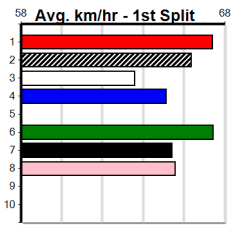

EUREKA CONCRETE DAMSELS DASH

10

9:20PM
(VIC time)

Distance: 390m, Race Type: Grade 5, Total Prizemoney: $2,925
1st: $1,950, 2nd: $600, 3rd: $300, 4th: $75

Watchdog Tips: **0 0 0 0** Bet: .