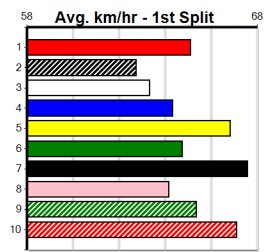

SHIMA SHINE AT STUD

Distance: 400m, Race Type: Grade 5 T3, Total Prizemoney: $1,530
1st: $1,000, 2nd: $320, 3rd: $160, 4th: $50

Watchdog Tips:

Bet:

Table with columns: Form Box, Wgt, Dist, Track, Date, Time, BON, Margin, 1st/2nd (Time), PIR, Checked, Comment, WR, Split 1, S/P, Grade

CARLY BALE (NSW)[5]
FBD Bitch Dec-21
Owner(s): DCD (SYN), C Rand, D Simpson, D Rand
Trainer: Clinton Rand (Heyfield)
Box History table and Prize Best Starts Trk/Dts APM

JASON ROSE [5]
BE Dog Feb-22
Owner(s): S Chignell
Trainer: Bonnie Chignell (Rosedale)
ENG WGL 2024-11-19
Box History table and Prize Best Starts Trk/Dts APM

AUSSIE KAREN [5]
F Bitch Dec-20
Owner(s): L Lansdown
Trainer: Lee Lansdown (Morningson)
Box History table and Prize Best Starts Trk/Dts APM

LONG WAY HOME [5]
BK Bitch Apr-21
Owner(s): C Fulford
Trainer: Corey Fulford (Maffra)
Box History table and Prize Best Starts Trk/Dts APM

HARD ON ME [5]
BE Bitch Jun-20
Owner(s): DAD AND I (SYN), G Howell, G Beattie
Trainer: Geoffrey Howell (Pearcedale)
Box History table and Prize Best Starts Trk/Dts APM

1

2

3

4

5