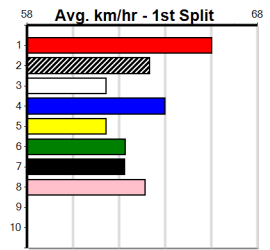

OAKS SUPER BOX

Distance: 400m, Race Type: Tier 3 - Grade 6, Total Prizemoney: $1,530
1st: $1,000, 2nd: $320, 3rd: $160, 4th: $50

Watchdog Tips:

Bet:

Table with columns: Form Box, Wgt, Dist, Track, Date, Time, BON, Margin, 1st/2nd (Time), PIR, Checked, Comment, W/R, Split 1, S/P, Grade

VINNIE'S CAMEL [6]
DKBD Dog Nov-21 Sire: FERNANDO BALE Dam: UNTIL DAWN
Owner(s): J Daffy
Trainer: Vincent Daffy (Eumemmerring)
Winning Distances: < 300m (0) 300 - 399m (1) 400 - 499m (1) 500 - 599m (0) 600 - 699m (0) > 700m (0)
Winning Weights: 27.1(1) 28.3(1)
Box History table and Prize Best Starts table included.

OUR GLAD [6]
BEF Bitch Nov-20 Sire: BARCIA BALE Dam: COURTING
Owner(s): J Gieschen
Trainer: Jennifer Gieschen (Valencia Cree)
Winning Distances: < 300m (0) 300 - 399m (1) 400 - 499m (1) 500 - 599m (0) 600 - 699m (0) > 700m (0)
Winning Weights: 26.8(1) 26.9(1)
Box History table and Prize Best Starts table included.

ARCHER EIGHT (SA)[6]
BK Dog Jan-23 Sire: CURRAJONG KID Dam: CAWBOURNE ZEBRA
Owner(s): J Archer
Trainer: Dean Millier (Pakenham)
Winning Distances: < 300m (0) 300 - 399m (2) 400 - 499m (0) 500 - 599m (0) 600 - 699m (0) > 700m (0)
Winning Weights: 32.0(1) 32.1(1)
Box History table and Prize Best Starts table included.

DANCING DARCIE [6]
BK Bitch Dec-21 Sire: MY REDEEMER Dam: AVA'S DREAM
Owner(s): A Gringhuis
Trainer: Margaret Campbell (Longwarry)
Winning Distances: < 300m (0) 300 - 399m (0) 400 - 499m (2) 500 - 599m (0) 600 - 699m (0) > 700m (0)
Winning Weights: 25.7(1) 25.9(1)
Box History table and Prize Best Starts table included.

EPISODE FIVE [6]
BK Dog Oct-21 Sire: BLUE MOON RISING Dam: VALHALLA GIRL
Owner(s): S Van oirschot
Trainer: Steven Van oirschot (Moe South)
Winning Distances: < 300m (0) 300 - 399m (1) 400 - 499m (1) 500 - 599m (0) 600 - 699m (0) > 700m (0)
Winning Weights: 27.4(2)
Box History table and Prize Best Starts table included.

1

2

3

4

5