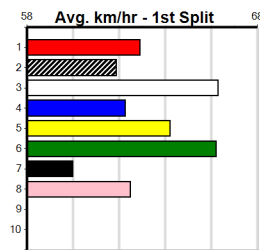

1

2

3

4

5

PAUA OF BUDDY AT STUD (2-3 WINS)

Distance: 460m, Race Type: Tier 3 - Restricted Win, Total Prizemoney: \$1,530
1st: \$1,000, 2nd: \$320, 3rd: \$160, 4th: \$50

Watchdog Tips: