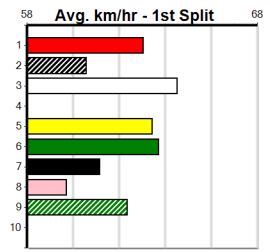

SENNACHIE AT STUD

Distance: 460m, Race Type: Tier 3 - Maiden, Total Prizemoney: $1,530
1st: $1,000, 2nd: $320, 3rd: $160, 4th: $50

Watchdog Tips: [ ] [ ] [ ] [ ] [ ] Bet: [ ]

Table with columns: Form Box, Wgt, Dist, Track, Date, Time, BON, Margin, 1st/2nd (Time), PIR, Checked, Comment, W/R, Split 1, S/P, Grade

MORAINÉ MAX [M]
BK Dog Jan-23 Sire: KOBLÉNZ Dam: MORAINÉ COCO
Owner(s): MORAINÉ (SYN), G Judd, S Judd
Trainer: David Jensen (Woodstock)
Winning Distances: < 300m (0) 300 - 399m (0) 400 - 499m (0) 500 - 599m (0) 600 - 699m (0) > 700m (0)
Winning Weights:
6th (3) 29.5 460 WGL R3 01-Nov-24 26.88 25.71 14.00 HAWKER HURRICANE M/555 6.86 $16.70 M
F (1) 28.9 450 BAL R2 06-Nov-24 0.00 25.30 . BIG BOSS GIBLET (26.25) M/127 VO 6.76 $20.80 M
4th (1) 28.8 410 HOR R2 09-Nov-24 23.95 22.98 6.00L PAW PASADENA (23.56) M/35 10.56 $15.60 M
3rd (3) 29.3 460 WGL R1 14-Nov-24 26.66 26.19 0.75L MINH BRONCO (26.62) M/212 6.75 $6.20 M
Last 3 wins NOT included above
Box History
Prize Best $235.00
Starts 26.66(3)-14/11/24
Trk/Dts 4-0-0-1
APM 2-0-0-1 235

ESTHER'S JAKI (NSW)[M]
BK Bitch May-22 Sire: FERNANDO BALE Dam: BOOK OF LUCK
Owner(s): J Dihm
Trainer: Andrew Wood (Nambrok)
Winning Distances: < 300m (0) 300 - 399m (0) 400 - 499m (0) 500 - 599m (0) 600 - 699m (0) > 700m (0)
Winning Weights:
6th (3) 25.6 435 SLE R2 17-Jul-24 26.20 24.54 18.00 DR. LEONI (24.95) M/687 5.54 $11.90 M
5th (4) 25.7 435 SLE R4 16-Oct-24 25.54 24.34 17.00 TOMMY THE HOOD (24.41) M/477 5.35 $21.80 M
3rd (3) 25.6 435 SLE R3 23-Oct-24 25.11 24.65 1.00L CONNOR FLYNN JET (25.04) M/222 5.43 $5.50 M
3rd (2) 25.8 435 SLE R3 30-Oct-24 25.56 24.81 7.00L PARUMBA CHA CHA (25.09) M/633 5.51 $3.30 M
2nd (2) 25.7 435 SLE R3 05-Nov-24 25.01 24.54 2.75L SELECT JEALOUS (24.83) Q/333 5.35 $4.90 T3-RW
4th (5) 25.4 435 SLE R1 13-Nov-24 25.20 24.42 4.25L TERRORISING TOM (24.90) M/244 5.41 $2.10 T3-M
Last 3 wins NOT included above
Box History
Prize Best $690.00
Starts FSH
Trk/Dts 6-0-1-2
APM 0-0-0-0 690

GENERAL SHADOW [M]
BD Dog Aug-22 Sire: SH AVATAR Dam: ROCKIN' ROSIE
Owner(s): MASTER MILKY (SYN), G Masterson, T Faull
Trainer: Grant Masterson (Tyabb)
Winning Distances: < 300m (0) 300 - 399m (0) 400 - 499m (0) 500 - 599m (0) 600 - 699m (0) > 700m (0)
Winning Weights:
6th (1) 30.1 390 BAL R2 09-Sep-24 23.65 22.01 15.00 BOMB KIRK (22.64) M/87 9.07 $19.40 T3-M
5th (3) 30.1 350 HVL R1 19-Sep-24 20.03 19.49 4.50L AUDITION (19.72) M/3 6.70 $48.60 T3-M
5th (8) 30.1 460 GEL R4 01-Oct-24 26.73 26.08 8.50L PAW IMPERIAL (26.14) Q/345 6.75 $70.40 M
6th (2) 30.3 596 GEL R2 07-Oct-24 35.98 34.63 20.00 MEPUNGA INFRARED (34.63) M/3556 VO 9.58 $34.70 RW
2nd (3) 30.9 510 SLE R4 23-Oct-24 29.69 29.13 6.50L MR. ZULU (29.27) M/232 9.63 $24.80 M
7th (2) 30.9 400 WGL R2 07-Nov-24 23.70 22.67 15.00 DAINTREE SHADY (22.71) M/87 8.77 $10.30 T3-M
6th (8) 30.9 350 HVL R1 11-Nov-24 20.19 19.38 5.00L KING PLUM (19.85) M/5 6.79 $6.90 M
5th (6) 30.7 350 HVL R2 15-Nov-24 20.43 19.39 12.00 PUT IT TOGETHER (19.60) M/3 6.87 $46.20 T3-M
Last 3 wins NOT included above
Box History
Prize Best $1595.00
Starts 26.72(6)-8/8/24
Trk/Dts 21-0-3-0
APM 3-0-1-0 938