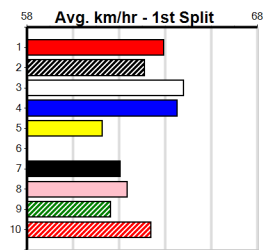

HARD ON ME [5]
BE Bitch Jun-20
Owner(s): DAD AND I (SYN), G Howell, G Beattie
Trainer: Geoffrey Howell (Pearcedale)
Box History table and Prize Best Starts Trk/Dts APM

1

2

3

4

5

G'DAY CHEF CATERERS

Distance: 460m, Race Type: Tier 3 - Grade 7, Total Prizemoney: \$1,530
1st: \$1,000, 2nd: \$320, 3rd: \$160, 4th: \$50