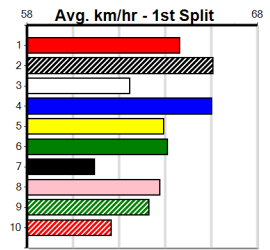

DREAMCHASERS - TICKETS ON SALE NOW

Distance: 400m, Race Type: Grade 5 T3, Total Prizemoney: $1,530
1st: $1,000, 2nd: $320, 3rd: $160, 4th: $50

Watchdog Tips:

Bet:

Table with columns: Form Box, Wgt, Dist, Track, Date, Time, BON, Margin, 1st/2nd (Time), PIR, Checked, Comment, W/R, Split 1, S/P, Grade

SHOWGIRL SHIRLEY [5]
BK Bitch Mar-22 Sire: BERNARDO Dam: HOOK ALONG BOOK
Owner(s): Belinda Connolly and Shane Connolly (SYN), S Connolly, B Connolly
Trainer: David Kerr (Caldermeade)
Winning Distances: < 300m (0) 300 - 399m (0) 400 - 499m (6) 500 - 599m (3) 600 - 699m (0) > 700m (0)
Winning Weights: 26.4(1) 26.6(2) 26.7(2) 26.9(2) 27.0(1) 27.7(1)
Box History table and Prize Best Starts Trk/Dts APM

CATCH THE OUTLAW [5]
WBK Dog Dec-20 Sire: FERNANDO BALE Dam: SUPREME OUTLAW
Owner(s): P Pollutro
Trainer: Phillip Pollutro (Morwell)
Winning Distances: < 300m (0) 300 - 399m (1) 400 - 499m (5) 500 - 599m (0) 600 - 699m (0) > 700m (0)
Winning Weights: 31.2(1) 31.9(2) 32.1(1) 32.2(1) 32.3(1)
Box History table and Prize Best Starts Trk/Dts APM

UNSURPASSED [5]
BK Dog Aug-21 Sire: BEWILDERING Dam: MISS DEE MEADOWS
Owner(s): S Van oirschot
Trainer: Steven Van oirschot (Moe South)
Winning Distances: < 300m (0) 300 - 399m (0) 400 - 499m (3) 500 - 599m (0) 600 - 699m (0) > 700m (0)
Winning Weights: 31.7(1) 32.4(1) 32.6(1)
Box History table and Prize Best Starts Trk/Dts APM

ZIPPING PATTY (NSW)[5]
BE Dog Sep-21 Sire: ZIPPING GARTH Dam: ZIPPING LENA
Owner(s): SAUNDERS CLAN (SYN), D Saunders, B Saunders, W Saunders, G Saunders
Trainer: Darrell Saunders (Somerville)
Winning Distances: < 300m (0) 300 - 399m (4) 400 - 499m (3) 500 - 599m (0) 600 - 699m (0) > 700m (0)
Winning Weights: 32.2(2) 32.4(1) 32.6(1) 32.8(1) 33.1(2)
Box History table and Prize Best Starts Trk/Dts APM

BEFORE NOON [5]
BK Bitch Apr-20 Sire: BEAST UNLEASHED Dam: IRISIZE
Owner(s): D Williamson
Trainer: Dean Williamson (Moe)
Winning Distances: < 300m (0) 300 - 399m (3) 400 - 499m (4) 500 - 599m (0) 600 - 699m (0) > 700m (0)
Winning Weights: 25.7(1) 26.0(1) 26.1(1) 26.2(1) 26.4(2) 26.5(1)
Box History table and Prize Best Starts Trk/Dts APM