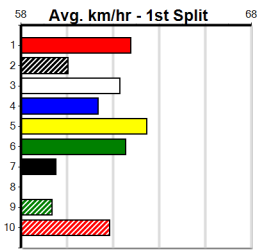

SPORTSBET NOBODY DOES IT EASIER

Distance: 400m, Race Type: Tier 3 - Maiden, Total Prizemoney: $1,530
1st: $1,000, 2nd: $320, 3rd: $160, 4th: $50

Watchdog Tips:

Bet:

Table with columns: Form Box, Wgt, Dist, Track, Date, Time, BON, Margin, 1st/2nd (Time), PIR, Checked, Comment, WR, Split 1, S/P, Grade

RUTH'S COMMANDER [M]
BK Dog Jan-23 Sire: HOUDINI BOY Dam: RING A DRAGON
Owner(s): D Cortese
Trainer: Bethany Garrick (Devon Meadow)
Winning Distances: < 300m (0) 300 - 399m (0) 400 - 499m (0) 500 - 599m (0) 600 - 699m (0) > 700m (0)
Winning Weights:
5th (2) 31.0 400 WGL R1 22-Oct-24 23.59 22.73 9.50L BARKLY STREET (22.95) M/78 8.85 $28.20 M
4th (7) 31.6 400 WGL R2 01-Nov-24 23.29 22.49 8.50L PRETTY FOLLIE (22.73) M/55 8.76 $10.60 M
2nd (7) 31.8 400 WGL R1 07-Nov-24 23.06 22.67 2.00L MAGIC OUTLAW (22.93) M/42 8.54 $6.00 T3-M
5th (2) 31.8 400 WGL R1 12-Nov-24 23.37 22.37 5.00L ASTON OUTLAY (23.04) M/65 8.75 $8.30 M
3rd (1) 31.9 350 HVL R2 15-Nov-24 20.22 19.39 9.00L PUT IT TOGETHER (19.60) M/6 7.02 $3.20 T3-M
Last 3 wins NOT included above
Box History
Prize Best $555.00
Starts 23.06(7)-7/11/24
Trk/Dts 5-0-1-1
APM 4-0-1-0 555

BOMBER'S BEAUTY [M]
RBD Dog Nov-21 Sire: WORM BURNER Dam: NICMAC PADDYWACK
Owner(s): G Green
Trainer: Geoffrey Green (Woodside)
Winning Distances: < 300m (0) 300 - 399m (0) 400 - 499m (0) 500 - 599m (0) 600 - 699m (0) > 700m (0)
Winning Weights:
7th (3) 30.6 435 SLE R2 05-Nov-23 25.95 24.16 21.00 OMEGA JACOB (24.52) S/877 5.54 $84.80 M
8th (8) 30.3 460 WGL R3 23-Nov-23 27.35 26.08 14.00 VAN ROOYEN (26.38) M/578 6.87 $73.40 M
8th (1) 30.5 400 WGL R3 30-Nov-23 25.07 22.65 24.00 ASTON JACINTA (23.40) M/88 V14 9.08 $42.50 T3-M
6th (2) 30.0 400 WGL R3 11-Jan-24 23.65 22.45 7.00L WOODSIDE CRUISER (23.16) M/66 8.84 $73.30 M
7th (3) 29.8 400 WGL R2 25-Jan-24 23.99 22.82 10.00 TARGET RANGE (23.31) Q/67 8.91 $85.30 T3-M
7th (5) 29.8 395 TRA R2 29-Jan-24 22.99 22.06 7.00L DR. KAI (22.51) M/777 3.98 $82.60 T3-M
8th (5) 29.6 400 WGL R2 08-Feb-24 24.09 22.63 13.00 PACIFIC PRINCESS (23.23) M/88 8.93 $23.20 T3-M
ST (-) 31.4 435 SLE 13-Nov-24 25.39 0.01L Trial Cleared M 1of1 . ST
Last 3 wins NOT included above
Box History
Prize Best $340.00
Starts 23.65(2)-11/1/24
Trk/Dts 16-0-0-0
APM 5-0-0-0 7