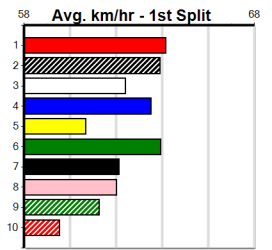

Watchdog Tips: [ ] [ ] [ ] [ ] [ ] Bet: [ ]

Form Box Wgt Dist Track Date Time BON Margin 1st/2nd (Time) PIR Checked Comment WR Split 1 S/P Grade

DON'T IGNORE ME [5]
BKW Bitch Feb-20 Sire: ASTON DEE BEE Dam: MIA TESORO
Owner(s): Robert the Bruce (SYN), R Pallotta, B Schuster
Trainer: Robert Pallotta (Ripplebrook)
Winning Distances: < 300m (0) 300 - 399m (3) 400 - 499m (5) 500 - 599m (2) 600 - 699m (0) > 700m (0)
Winning Weights: 27.1(1) 27.5(2) 27.6(1) 27.9(3) 28.1(2) 29.0(1)
Race results table and Box History.

BUSTER'S DREAM [5]
BKW Dog Dec-21 Sire: MY REDEEMER Dam: AVA'S DREAM
Owner(s): A Gringhuis
Trainer: Arend Gringhuis (Ripplebrook)
Winning Distances: < 300m (0) 300 - 399m (2) 400 - 499m (3) 500 - 599m (1) 600 - 699m (0) > 700m (0)
Winning Weights: 32.1(1) 32.3(2) 32.5(1) 32.6(1) 32.8(1)
Race results table and Box History.

STRIKE IT RYKER (QLD)[5]
BK Dog Jan-22 Sire: FERNANDO BALE Dam: DAM SLIPPERY
Owner(s): CHILL OUT CHICKS (SYN), G Harris, M Kay, K Beaumont, N Wehmoller
Trainer: Leanne Burke (Alberton West)
Winning Distances: < 300m (0) 300 - 399m (1) 400 - 499m (2) 500 - 599m (0) 600 - 699m (0) > 700m (0)
Winning Weights: 31.1(1) 31.2(1) 31.3(1)
Race results table and Box History.

BANDARI [5]
BD Dog Mar-22 Sire: FERNANDO BALE Dam: MOMBASA
Owner(s): P Fiske
Trainer: John Musselwhite (Lindenow)
Winning Distances: < 300m (0) 300 - 399m (1) 400 - 499m (3) 500 - 599m (0) 600 - 699m (0) > 700m (0)
Winning Weights: 29.8(1) 29.9(1) 30.2(1) 30.4(1)
Race results table and Box History.

DR. LETTIE [5]
F Bitch Jul-21 Sire: HOOKED ON SCOTCH Dam: DR. ABBIE
Owner(s): DOCTORS KENNELS (SYN), J McMahon, J Gill
Trainer: Judith McMahon (Darriman)
Winning Distances: < 300m (0) 300 - 399m (1) 400 - 499m (2) 500 - 599m (1) 600 - 699m (0) > 700m (0)
Winning Weights: 26.2(2) 26.7(1) 27.1(1)
Race results table and Box History.

1

2

3

4

5