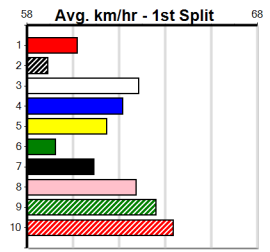

MC GRAFIX & SIGNS

Distance: 460m, Race Type: Grade 5 T3, Total Prizemoney: $1,530
1st: $1,000, 2nd: $320, 3rd: $160, 4th: $50

Watchdog Tips:

Bet:

Table with columns: Form Box, Wgt, Dist, Track, Date, Time, BON, Margin, 1st/2nd (Time), PIR, Checked, Comment, W/R, Split 1, S/P, Grade

MAGICAL PAWS [5]
BKW Bitch May-22 Sire: AUSSIE INFRARED Dam: QUICK PAWS
Owner(s): P Mckenzie
Trainer: Peter Mckenzie (Tinamba)
Winning Distances: < 300m (0) 300 - 399m (0) 400 - 499m (1) 500 - 599m (3) 600 - 699m (0) > 700m (0)
Winning Weights: 27.7(3) 28.3(1)
Box History table and Prize Best Starts table included.

DR. ZEPPELIN [5]
BEF Dog Jun-20 Sire: BERNARDO Dam: DR. CADENZA
Owner(s): DOCTORS KENNELS (SYN), J McMahon, J Gill
Trainer: Marcus McMahon (Darriman)
Winning Distances: < 300m (0) 300 - 399m (2) 400 - 499m (5) 500 - 599m (2) 600 - 699m (0) > 700m (0)
Winning Weights: 33.3(1) 34.9(1) 35.6(1) 35.7(1) 35.9(1) 36.0(1) 36.3(1) 37.1(1) 37.8(1)
Box History table and Prize Best Starts table included.

TEDDY BOX (QLD)[5]
RBD Dog Dec-20 Sire: FERNANDO BALE Dam: OFF AND ON
Owner(s): That's Special (SYN), R Kelly, B Bottkos, T Miller
Trainer: Peter Kelly (Longwarry North)
Winning Distances: < 300m (0) 300 - 399m (4) 400 - 499m (12) 500 - 599m (4) 600 - 699m (0) > 700m (0)
Winning Weights: 30.6(1) 30.7(2) 30.9(1) 31.1(2) 31.4(1) 31.7(3) 31.8(2) 31.9(1) 32.0(2) 32.1(2) 32.2(1) 32.3(1) 32.9(1)
Box History table and Prize Best Starts table included.

GO ASTRAY [5]
BK Dog Jan-22 Sire: DISINTERGRATE Dam: IRONBARK LASS
Owner(s): M Read
Trainer: Margaret Read (Woodside)
Winning Distances: < 300m (0) 300 - 399m (2) 400 - 499m (6) 500 - 599m (1) 600 - 699m (0) > 700m (0)
Winning Weights: 26.4(1) 26.9(2) 27.0(1) 27.4(1) 27.5(1) 28.0(1) 28.1(2)
Box History table and Prize Best Starts table included.

BOBBY BACCALA [5]
BK Dog May-22 Sire: SHIMA SHINE Dam: SUPER TORA
Owner(s): L Smith
Trainer: Luke Smith (Drouin)
Winning Distances: < 300m (0) 300 - 399m (0) 400 - 499m (3) 500 - 599m (0) 600 - 699m (0) > 700m (0)
Winning Weights: 39.1(1) 39.4(1) 39.8(1)
Box History table and Prize Best Starts table included.

1

2

3

4

5