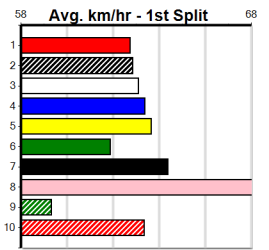

1

2

3

4

5

PHOTO MAN AT STUD

Distance: 400m, Race Type: Tier 3 - Grade 7, Total Prizemoney: \$1,530
1st: \$1,000, 2nd: \$320, 3rd: \$160, 4th: \$50

Watchdog Tips: [ ] [ ] [ ] [ ] Bet: [ ]