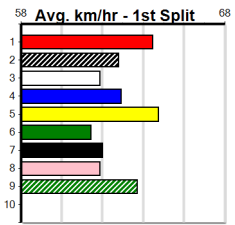

RSN GREY AREAS - WEDNESDAY & FRID

Distance: 390m, Race Type: Tier 3 - Maiden, Total Prizemoney: $1,530
1st: $1,000, 2nd: $320, 3rd: $160, 4th: $50

9

1:39PM

(VIC time)

Watchdog Tips:

0 0 0 0

Bet: