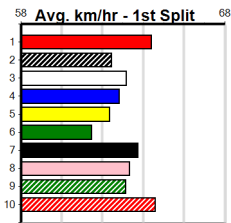

# CKH PAINTING (1-2 WINS)

Distance: 450m, Race Type: Tier 3 - Restricted Win, Total Prizemoney: \$1,530  
 1st: \$1,000, 2nd: \$320, 3rd: \$160, 4th: \$50