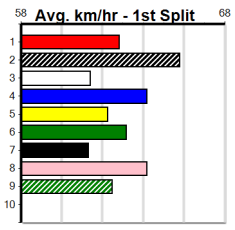

Shepparton

SHEPPARTON RACE 13

Distance: 390m, Race Type: Grade 5 T3, Total Prizemoney: $1,530
1st: $1,000, 2nd: $320, 3rd: $160, 4th: $50

13 (E1)

2:57PM

(VIC time)

Watchdog Tips: **0 0 0 0** Bet: **0**