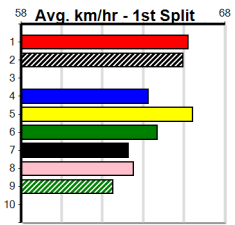

ONE MORE RACE TO GO

Distance: 390m, Race Type: Grade 5, Total Prizemoney: $2,925
1st: $1,950, 2nd: $600, 3rd: $300, 4th: $75

12

8:46PM

(VIC time)

Watchdog Tips: **0 0 0 0** Bet: **.**