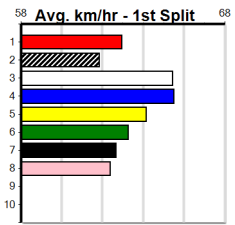

ENG BEN 2024-11-20

WARRNAMBOOL TO THE MEADOWS (1-4

Distance: 450m, Race Type: Restricted Win Heat, Total Prizemoney: \$2,925

1st: \$1,950, 2nd: \$600, 3rd: \$300, 4th: \$75

5

6:27PM

(VIC time)

Watchdog Tips: