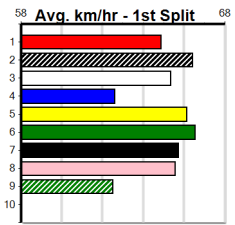

11

8:28PM

(VIC time)

Watchdog Tips: 0 0 0 0 Bet: .