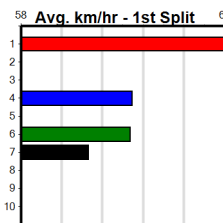

13 RACES TODAY

Distance: 390m, Race Type: Maiden, Total Prizemoney: $2,535
1st: $1,680, 2nd: $520, 3rd: $260, 4th: $75

1

5:14PM
(VIC time)

Watchdog Tips: **0** **0** **0** **0** Bet: _____

Form	Box	Weight	Dist	Track	Date	Time	BON	Margin	1st/2nd (Time)	PIR	Checked	Comment	W/R	Split 1	S/P	Grade	Winning Boxes								
1 LITTLE NARLA [M]																									
BK	B				Oct-22				HOOKED ON SCOTCH			DORAN'S ASH						1	2	3	4	5	6	7	8
Trainer: Kathleen Boyle (Lethbridge)																									
3rd (7) 25.4 400 GEL R1 01-Nov-24 23.27 22.44 5.50LWARM HUGS (22.90) Q/11 . . . . 8.37 $26.10 M																									
Owner(s): K Boyle																									
Prize Best $260.00 FSH																									
Starts 1-0-0-1																									
Trk/Dst 0-0-0-0																									
APM $260																									
2 PAW JENNEKE (NSW)[M]																									
RBD	D				Feb-23				CHRISTO BALE			WANNA ALLEN						1	2	3	4	5	6	7	8
Trainer: Robert Camilleri (Lara)																									
Owner(s): B Wheeler																									
Prize Best $0 FSH																									
Starts 0-0-0-0																									
Trk/Dst 0-0-0-0																									
APM $0																									
3 PAW LINDEN (NSW)[M]																									
BD	D				Feb-23				JACKSLITTLETHING			IDRIA BALE						1	2	3	4	5	6	7	8
Trainer: Robert Camilleri (Lara)																									
Owner(s): B Wheeler																									
Prize Best $0 FSH																									
Starts 0-0-0-0																									
Trk/Dst 0-0-0-0																									
APM $0																									
4 TINKER DREW [M]																									
RBD	D				Oct-22				WHISKEY RIOT			TINKER JENNY						1	2	3	4	5	6	7	8
Trainer: Jennifer Burns (Balliang)																									
4th (5) 31.3 400 GEL R2 08-Nov-24 23.44 22.39 9.00LQUEST FOR SPIRIT (22.84) M/44 . . . . 8.78 $29.90 M																									
Owner(s): Burns Racing (SYN), C Burns, J Burns																									
Prize Best $75.00 FSH																									
Starts 1-0-0-0																									
Trk/Dst 0-0-0-0																									
APM $75																									
5 *** VACANT BOX ***																									
Trainer:																									
Owner(s):																									
6 PANAMA REBEL [M]																									
BK	B				Dec-22				SUPERIOR PANAMA			STELLA RHODE						1	2	3	4	5	6	7	8
Trainer: Barry O'keefe (Wangoom)																									
2nd (2) 26.9 390 WBL R1 07-Oct-24 22.90 22.32 2.25LZIPPING VELMA (22.75) M/33 . . . . 8.99 $4.40 M																									
3rd (8) 26.8 390 WBL R1 14-Oct-24 22.93 22.43 1.25LERNIE DEEDS (22.85) M/33 . . . . 8.94 $2.40 M																									
4th (1) 26.8 390 WBL R1 17-Oct-24 22.80 21.72 6.00LMAYBE RAIN (22.38) M/54 . . . . 9.08 $5.80 M																									
2nd (4) 26.8 390 WBL R1 18-Nov-24 23.00 22.36 6.00LPAW DAHLIA (22.61) M/22 . . . . 9.04 $3.10 M																									
Owner(s): OKAY JIM (SYN), B O'keefe, J O'keefe																									
Prize Best $950.00																									
Starts 6-0-2-1																									
Trk/Dst 6-0-2-1																									
APM $809																									
7 INGA EXTREME (NSW)[M]