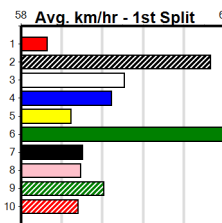

SPORTSBET FINAL

Distance: 390m, Race Type: Maiden Final, Total Prizemoney: $2,925

1st: $1,950, 2nd: $600, 3rd: $300, 4th: $75

3

5:52PM

(VIC time)

Watchdog Tips:

0 0 0 0

Bet:

Form	Box	Weight	Dist	Track	Date	Time	BON	Margin	1st/2nd (Time)	PIR	Checked	Comment	W/R	Split 1	S/P	Grade	Winning Boxes															
1	BELAIR RED [M]	RF	B	Nov-22	ASTON RUPEE				MEPUNGA BELLA									1	2	3	4	5	6	7	8							
																	Prize								$75.00							
																	Best								23.42							
																	Starts								1-0-0-0							
																	Trk/Dst								1-0-0-0							
																	APM								$75							
2	LAURISTON GIRL [M]	RF	B	Feb-23	FERAL FRANKY				DELTA RHODE									1	2	3	4	5	6	7	8							
																	Prize								$520.00							
																	Best								22.48							
																	Starts								1-0-1-0							
																	Trk/Dst								1-0-1-0							
																	APM								$520							
3	BUFFALO COWBOY [7]	BK	D	Feb-23	ASTON FASTNET				PRETTY MUCH									1	2	3	4	5	6	7	8							
																	Prize								$2,595.00							
																	Best								22.42							
																	Starts								7-1-1-2							
																	Trk/Dst								1-1-0-0							
																	APM								$2565							
4	MIDDLE EARTH [M]	F	D	Nov-22	FERNANDO BALE				MEPUNGA STELLAR									1	2	3	4	5	6	7	8							
																	Prize								$1,375.00							
																	Best								22.22							
																	Starts								6-0-2-1							
																	Trk/Dst								3-0-2-1							
																	APM								$1167							
5	MORAIN KATIE [M]	BK	B	Mar-23	ASTON RUPEE				MEPUNGA KATIE									1	2	3	4	5	6	7	8							
																	Prize								$655.00							
																	Best								22.79							
																	Starts								5-0-1-1							
																	Trk/Dst								2-0-0-1							
																	APM								$655							
6	SHAKE THE DUST [7]	BK	D	Feb-23	BEAST UNLEASHED				MADE ME BLIND									1	2	3	4	5	6	7	8							
																	Prize								$1,680.00							
																	Best								22.27							
																	Starts								1-1-0-0							
																	Trk/Dst								1-1-0-0							
																	APM								$1680							
7	MADDY GIBLET [M]	BD	B	Mar-23	FERAL FRANKY				GLORIA BALE									1	2	3	4	5	6	7	8							
																	Prize								$75.00							
																	Best								22.99							
																	Starts								2-0-0-0							
																	Trk/Dst								1-0-0-0							
																	APM								$75							
8	PRISTINE [M]	BK	B	May-23	ZAMBORA BROCKIE				ASTON DAIQUIRI									1	2	3	4	5	6	7	8							
																	Prize								$520.00							
																	Best								23.02							

ENG BEN 2024-11-20