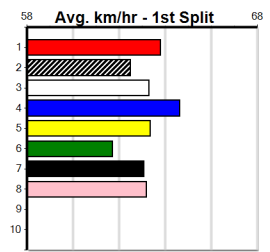

RSN GREY AREAS - WEDNESDAY & FRIDAY

Distance: 390m, Race Type: Mixed 6/7, Total Prizemoney: $2,925
1st: $1,950, 2nd: $600, 3rd: $300, 4th: $75

Watchdog Tips:

Bet:

Table with columns: Form Box, Wgt, Dist, Track, Date, Time, BON, Margin, 1st/2nd (Time), PIR, Checked, Comment, WR, Split 1, S/P, Grade

MISCHIEF MATE [6]
BKW Dog Jul-22 Sire: BEAST UNLEASHED Dam: MEPUNGA FAME
Owner(s): D Keane
Trainer: Danielle Keane (Koroit)
Winning Distances: < 300m (0) 300 - 399m (2) 400 - 499m (0) 500 - 599m (0) 600 - 699m (0) > 700m (0)
Winning Weights: 33.6(1) 33.8(1)
Box History table and Prize Best Starts Trk/Dts APM

BELAIR BETTY [6]
BK Bitch Nov-22 Sire: ASTON RUPEE Dam: MEPUNGA BELLA
Owner(s): G Wickham
Trainer: Trevor Steel (Nullawarre)
Winning Distances: < 300m (0) 300 - 399m (1) 400 - 499m (1) 500 - 599m (0) 600 - 699m (0) > 700m (0)
Winning Weights: 28.1(1) 28.3(1)
Box History table and Prize Best Starts Trk/Dts APM

SAINT XAVIER [6]
RBD Dog Nov-22 Sire: FERNANDO BALE Dam: MEPUNGA STELLAR
Owner(s): P Byrne
Trainer: Peter Byrne (Koroit)
Winning Distances: < 300m (0) 300 - 399m (2) 400 - 499m (0) 500 - 599m (0) 600 - 699m (0) > 700m (0)
Winning Weights: 31.7(1) 32.7(1)
Box History table and Prize Best Starts Trk/Dts APM

GO ME GO [6]
BK Bitch Feb-22 Sire: SHIMA SHINE Dam: SUPER YESY
Owner(s): K Boyle
Trainer: Kathleen Boyle (Lethbridge)
Winning Distances: < 300m (0) 300 - 399m (1) 400 - 499m (1) 500 - 599m (0) 600 - 699m (0) > 700m (0)
Winning Weights: 30.1(1) 30.3(1)
Box History table and Prize Best Starts Trk/Dts APM

ROCKING ROXY [7]
BK Bitch Jan-22 Sire: ALLEN DEED Dam: FLO LAVA
Owner(s): K Howard
Trainer: Kurt Howard (Woolsthorpe)
Winning Distances: < 300m (0) 300 - 399m (0) 400 - 499m (1) 500 - 599m (0) 600 - 699m (0) > 700m (0)
Winning Weights: 28.6(1)
Box History table and Prize Best Starts Trk/Dts APM