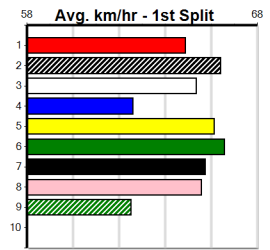

SPORTSBET WE LET THE DOGS OUT

Distance: 390m, Race Type: Mixed 4/5, Total Prizemoney: $3,360
1st: $2,250, 2nd: $690, 3rd: $345, 4th: $75

Watchdog Tips:

Bet:

Form Box Wgt Dist Track Date Time BON Margin 1st/2nd (Time) PIR Checked Comment WR Split 1 S/P Grade

CIRCLE THE SPACE [5]
BK Dog Dec-21 Sire: KC AND ALL Dam: CIRCLE OF DREAMS
Owner(s): A Gurry
Trainer: Andrea Gurry (Nhili)
Winning Distances: < 300m (0) 300 - 399m (4) 400 - 499m (1) 500 - 599m (0) 600 - 699m (0) > 700m (0)
Winning Weights: 34.4(1) 34.6(1) 34.7(1) 35.0(1) 35.1(1)
Box History table and Prize Best Starts table included.

KRAKEN TURBO [5]
BK Dog Jul-21 Sire: BERNARDO Dam: KRAKEN ROSE
Owner(s): EYLES (SYN), K Eyles, H Eyles, D Eyles
Trainer: Jane Hooke (Huntly)
Winning Distances: < 300m (0) 300 - 399m (7) 400 - 499m (5) 500 - 599m (0) 600 - 699m (0) > 700m (0)
Winning Weights: 28.2(1) 29.0(1) 29.2(1) 29.5(2) 29.6(1) 29.8(2) 30.2(1) 30.3(3)
Box History table and Prize Best Starts table included.

ANNA YOU PEST [4]
BE Bitch Mar-21 Sire: LIGHTNING FRANK Dam: RIXY YA PEST
Owner(s): G Hunt
Trainer: Gary Hunt (Cudgee)
Winning Distances: < 300m (0) 300 - 399m (7) 400 - 499m (3) 500 - 599m (0) 600 - 699m (0) > 700m (0)
Winning Weights: 26.8(1) 27.6(2) 27.8(1) 27.9(1) 28.0(2) 28.2(1) 28.3(1) 28.9(1)
Box History table and Prize Best Starts table included.

SHINY NEW TOY [5]
BE Dog Apr-22 Sire: SHIMA SHINE Dam: CHUN LI
Owner(s): Vi Aiskar Hundar (SYN), A Lie, J Sharp
Trainer: Dylan Sharp (Lara)
Winning Distances: < 300m (0) 300 - 399m (1) 400 - 499m (6) 500 - 599m (0) 600 - 699m (0) > 700m (0)
Winning Weights: 28.6(1) 29.1(1) 29.3(1) 29.8(1) 30.0(1) 30.4(1) 30.5(1)
Box History table and Prize Best Starts table included.

LIGHTNING RANGE [5]
RBD Dog Feb-23 Sire: OUT OF RANGE Dam: CHLOE LOUISE
Owner(s): N Powell
Trainer: Jason Sharp (Lara)
Winning Distances: < 300m (0) 300 - 399m (0) 400 - 499m (5) 500 - 599m (0) 600 - 699m (0) > 700m (0)
Winning Weights: 29.8(1) 30.0(1) 30.3(1) 30.5(1) 30.7(1)
Box History table and Prize Best Starts table included.

1

2

3

4

5