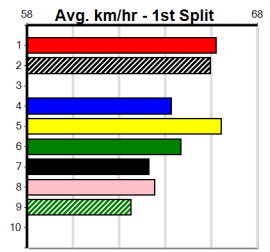

ONE MORE RACE TO GO

Distance: 390m, Race Type: Grade 5, Total Prizemoney: $2,925
1st: $1,950, 2nd: $600, 3rd: $300, 4th: $75

Watchdog Tips:

Bet:

Form Box Wgt Dist Track Date Time BON Margin 1st/2nd (Time) PIR Checked Comment WR Split 1 S/P Grade

DUD CHEQUE [5]
BKW Bitch Aug-21 Sire: HOOKED ON SCOTCH Dam: STELLINA ROSE
Owner(s): G Marshman
Trainer: Garry Marshman (Heathmere)
Winning Distances: < 300m (0) 300 - 399m (1) 400 - 499m (3) 500 - 599m (0) 600 - 699m (0) > 700m (0)
Winning Weights: 27.8(1) 28.1(1) 28.4(1) 28.7(1)
Box History table and Prize Best Starts table included.

ASTON KING [5]
BK Dog Jan-22 Sire: HARD STYLE RICO Dam: ASTON ECLIPSE
Owner(s): R Borda
Trainer: Aimee Drew (Dennington)
Winning Distances: < 300m (0) 300 - 399m (3) 400 - 499m (2) 500 - 599m (0) 600 - 699m (0) > 700m (0)
Winning Weights: 32.4(1) 32.7(1) 32.8(1) 32.9(1) 33.0(1)
Box History table and Prize Best Starts table included.

SKETCHY DEMOS (QLD)[5]
BK Dog Nov-22 Sire: ORSON ALLEN Dam: BOIL AND BUBBLE
Owner(s): DarraBill (SYN), D Geyer, W Menzies
Trainer: Darren Geyer (Moolap)
Winning Distances: < 300m (0) 300 - 399m (5) 400 - 499m (0) 500 - 599m (0) 600 - 699m (0) > 700m (0)
Winning Weights: 28.0(1) 28.5(2) 28.8(2)
Box History table and Prize Best Starts table included.

BRIGHT MOON (NSW)[5]
BD Bitch Dec-20 Sire: BLUE MOON RISING Dam: SMOOTH CLAUDIA
Owner(s): Green Cloth (SYN), M Augustinus, C Mcleod, J Riddle, M Wishart, J Ferguson
Trainer: Deb Carr (Minerina)
Winning Distances: < 300m (0) 300 - 399m (3) 400 - 499m (4) 500 - 599m (0) 600 - 699m (0) > 700m (0)
Winning Weights: 26.8(1) 27.4(1) 27.5(2) 27.9(1) 28.2(1) 28.4(1)
Box History table and Prize Best Starts table included.

PAW GLORY (NSW)[5]
RF Dog Jul-22 Sire: FERNANDO BALE Dam: DYNA KELLY
Owner(s): A Gurry
Trainer: Andrea Gurry (Nhili)
Winning Distances: < 300m (0) 300 - 399m (2) 400 - 499m (1) 500 - 599m (0) 600 - 699m (0) > 700m (0)
Winning Weights: 29.7(1) 29.9(1) 31.2(1)
Box History table and Prize Best Starts table included.