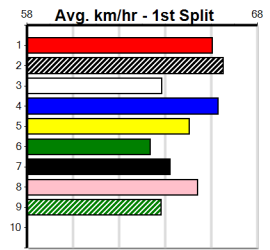

CASSIGN DESIGN

Distance: 450m, Race Type: Mixed 4/5, Total Prizemoney: $3,360
1st: $2,250, 2nd: $690, 3rd: $345, 4th: $75

Watchdog Tips:

Bet:

Form Box Wgt Dist Track Date Time BON Margin 1st/2nd (Time) PIR Checked Comment WR Split 1 S/P Grade

NO RESTRICTIONS [5]
FW Dog Jul-22 Sire: BEAST UNLEASHED Dam: ADORABLE LADY
Owner(s): A Wiseman
Trainer: David Geall (Lara)
Box History table and Prize Best Starts table included.

NIMBLE TOMMY [5]
BE Dog Apr-22 Sire: TOMMY SHELBY Dam: MEPUNGA REMI
Owner(s): M Bloom
Trainer: Debbie Goudge (Terang)
Box History table and Prize Best Starts table included.

CRACKERJACK BULL [4]
BEF Dog Feb-21 Sire: FERNANDO BALE Dam: MAXIMUM KACK
Owner(s): J Cooper
Trainer: Jordan Cooper (Lethbridge)
Box History table and Prize Best Starts table included.

LEO BALE (NSW)[5]
BD Dog May-22 Sire: CHRISTO BALE Dam: HAE ALLEN
Owner(s): B Wheeler
Trainer: Rebecca Gibbons (Avalon)
Box History table and Prize Best Starts table included.

OUR ALAMO (NSW)[5]
BK Dog Nov-22 Sire: ASTON RUPEE Dam: QUEEN OF ZIEMS
Owner(s): M Katsiris
Trainer: Michael Katsiris (Thomastown)
Box History table and Prize Best Starts table included.

1

2

3

4

5