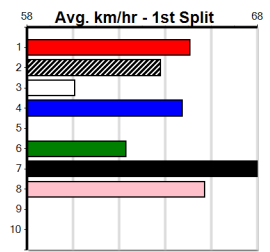

WARRNAMBOOL TO THE MEADOWS (1-4 W)

Distance: 450m, Race Type: Restricted Win Heat, Total Prizemoney: \$2,925
1st: \$1,950, 2nd: \$600, 3rd: \$300, 4th: \$75

Watchdog Tips: [] [] [] [] Bet: []

Form Box Wgt Dist Track Date Time BON Margin 1st/2nd (Time) PIR Checked Comment WR Split 1 S/P Grade