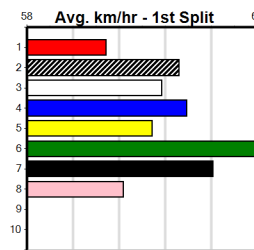

BROAD TREE CARE (1-3 WINS)

Distance: 450m, Race Type: Restricted Win, Total Prizemoney: $2,925
1st: $1,950, 2nd: $600, 3rd: $300, 4th: $75

Watchdog Tips: [ ] [ ] [ ] [ ] Bet: [ ]

Table with columns: Form Box, Wgt, Dist, Track, Date, Time, BON, Margin, 1st/2nd (Time), PIR, Checked, Comment, WR, Split 1, S/P, Grade

FLAX MILL (SA)[5]
F Dog Jan-22 Sire: AUSSIE INFRARED Dam: BANJO LASS
Owner(s): B Casey
Trainer: Brendan Casey (Penshurst)
Winning Distances: < 300m (0) 300 - 399m (1) 400 - 499m (1) 500 - 599m (1) 600 - 699m (0) > 700m (0)
Winning Weights: 28.5(1) 30.3(1) 30.5(1)
1st (7) 30.3 390 WBL R3 26-Aug-24 22.62 22.46 0.50L RONNY ALLSORTS (22.65) M/64 9.00 $4.80 7
6th (6) 30.3 512 MTG R6 01-Sep-24 30.62 29.86 7.50L APILLA (30.11) 4.64 $41.00 6
3rd (8) 29.8 450 WBL R7 16-Sep-24 25.98 25.73 2.50L ASTON BREEZE (25.82) S/866 7.22 $24.80 6G
1st (8) 30.5 512 MTG R11 13-Oct-24 30.48 29.70 1.75L RICKI'S BURNER (30.60) 4.54 $4.80 6
5th (8) 30.7 600 MTG R6 20-Oct-24 36.01 35.26 11.00 STARLIGHT JEWEL (35.26) 9.24 $34.00 X
7th (4) 31.4 600 MTG R1 27-Oct-24 36.11 35.02 16.00 MOONLIGHT ANNIE (35.02) 9.26 $51.00 X
5th (2) 31.0 512 MTG R4 03-Nov-24 30.36 30.03 4.75L CROATIAN COMET (30.03) 4.68 $31.00 5H
3rd (7) 31.1 400 MTG R11 10-Nov-24 23.61 22.75 10.00 SUPER SEQUIOA (22.92) 11.32 $14.00 6
Last 3 wins NOT included above
1st (8) 28.5 400 MTG R3 24-Aug-23 24.38 23.19 2.25L FULL ON FURY (24.55) 0 SAMP 11.62 $2.30 M
Prize Best $5165.00
Starts 25.74(5)-8/7/24
Trk/Dts 44-3-3-8
APM 15-0-1-5 2338

GRAVY GIRL [7]
BK Bitch May-22 Sire: SHIMA SHINE Dam: LILLY LANA
Owner(s): M Ebeyer
Trainer: Jason Sharp (Lara)
Winning Distances: < 300m (0) 300 - 399m (0) 400 - 499m (1) 500 - 599m (0) 600 - 699m (0) > 700m (0)
Winning Weights: 26.0(1)
5th (3) 26.6 400 GEL R4 24-Sep-24 23.18 22.50 6.00L TALK BACKS BACK (22.77) M/66 8.80 $9.10 7
2nd (5) 26.6 400 GEL R9 01-Oct-24 22.86 22.76 1.5L COME AND SEE (22.76) M/52 8.53 $3.10 7
5th (3) 26.6 410 HOR R9 08-Oct-24 23.84 23.26 5.00L SCOOBA STEVE (23.50) M/34 10.58 $17.30 X67
2nd (4) 26.7 410 HOR R9 15-Oct-24 23.52 22.86 0.75L NOSEY PARKER (23.49) M/33 10.50 $14.10 7
2nd (3) 26.9 410 HOR R3 22-Oct-24 23.67 22.99 0.50L SOMETHING GOOD (23.64) M/33 10.40 $2.30 7
3rd (1) 27.0 400 WGL R2 29-Oct-24 23.06 22.29 4.75L ZONNEKEYN (22.74) M/34 8.47 $9.20 7
3rd (5) 26.9 410 HOR R4 05-Nov-24 23.46 22.93 5.00L IMPEL (23.12) M/45 10.59 $6.10 7
7th (8) 27.0 460 WGL R9 12-Nov-24 26.51 25.65 11.00 SHORT STRAW TREV (25.76) S/887 7.03 $79.60 X67
Last 3 wins NOT included above
1st (3) 26.0 400 GEL R1 30-Jul-24 22.91 22.64 2.50L NATIONAL GRID (23.08) Q/11 SW 8.47 $6.00 M
Prize Best $3700.00
Starts FSH
Trk/Dts 16-1-4-3
APM 0-0-0-0 2884