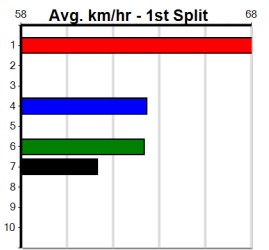

1

5:14PM

(VIC time)

Distance: 390m, Race Type: Maiden, Total Prizemoney: $2,535
1st: $1,680, 2nd: $520, 3rd: $260, 4th: $75

Watchdog Tips: ☐ ☐ ☐ ☐ ☐ Bet:

Form Box	Wgt	Dist	Track	Date	Time	BON	Margin	1st/2nd (Time)	PIR	Checked	Comment	WR	Split 1	S/P	Grade

1

LITTLE NARLA [M]
BK Bitch Oct-22 Sire: HOOKED ON SCOTCH Dam: DORAN'S ASH Trainer: Kathleen Boyle (Lethbridge)
Owner(s): K Boyle
Winning Distances: < 300m (0) 300 - 399m (0) 400 - 499m (0) 500 - 599m (0) 600 - 699m (0) > 700m (0)
Winning Weights:
3rd (7) 25.4 400 GEL R1 01-Nov-24 23.27 22.44 5.50L WARM HUGS (22.90) Q/11 8.37 $26.10 M

Box History

Bx	1st	2nd	3rd	4th	5th	6th	7th	8th
1								
2								
3								
4								
5								
6								
7			1					
8								

Prize Best $260.00 FSH
Starts 1-0-0-1
Trk/Dts 0-0-0-0
APM 260

Last 3 wins NOT included above

2

PAW JENNEKE (NSW)[M]
RBD Dog Feb-23 Sire: CHRISTO BALE Dam: WANNA ALLEN Trainer: Robert Camilleri (Lara)
Owner(s): B Wheeler
Winning Distances: < 300m (0) 300 - 399m (0) 400 - 499m (0) 500 - 599m (0) 600 - 699m (0) > 700m (0)
Winning Weights:

Box History

Bx	1st	2nd	3rd	4th	5th	6th	7th	8th
1								
2								
3								
4								
5								
6								
7								
8								

Prize Best $0 FSH
Starts 0-0-0-0
Trk/Dts 0-0-0-0
APM 0

Last 3 wins NOT included above

3

PAW LINDEN (NSW)[M]
BD Dog Feb-23 Sire: JACKSLITTLETHING Dam: IDRIA BALE Trainer: Robert Camilleri (Lara)
Owner(s): B Wheeler
Winning Distances: < 300m (0) 300 - 399m (0) 400 - 499m (0) 500 - 599m (0) 600 - 699m (0) > 700m (0)
Winning Weights:

Box History

Bx	1st	2nd	3rd	4th	5th	6th	7th	8th
1								
2								
3								
4								
5								
6								
7								
8								

Prize Best $0 FSH
Starts 0-0-0-0
Trk/Dts 0-0-0-0
APM 0

Last 3 wins NOT included above

4

TINKER DREW [M]
RBD Dog Oct-22 Sire: WHISKEY RIOT Dam: TINKER JENNY Trainer: Jennifer Burns (Balliang)
Owner(s): Burns Racing (SYN), C Burns, J Burns
Winning Distances: < 300m (0) 300 - 399m (0) 400 - 499m (0) 500 - 599m (0) 600 - 699m (0) > 700m (0)
Winning Weights:
4th (5) 31.3 400 GEL R2 08-Nov-24 23.44 22.39 9.00L QUEST FOR SPIRIT (22.84) M/44 8.78 $29.90 M

Box History

Bx	1st	2nd	3rd	4th	5th	6th	7th	8th
1								
2								
3								
4								
5				1				
6								
7								
8								

Prize Best $75.00 FSH
Starts 1-0-0-0
Trk/Dts 0-0-0-0
APM 75

Last 3 wins NOT included above

5

*** VACANT BOX ***
Sire: Dam: Trainer:
Owner(s):
Winning Distances: < 300m (0) 300 - 399m (0) 400 - 499m (0) 500 - 599m (0) 600 - 699m (0) > 700m (0)
Winning Weights: Box History