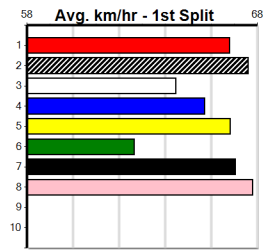

DREAMCHASERS - TICKETS ON SALE NOW

Distance: 390m, Race Type: Mixed 3/4, Total Prizemoney: $3,360
1st: $2,250, 2nd: $690, 3rd: $345, 4th: $75

Watchdog Tips:

Bet:

Form Box Wgt Dist Track Date Time BON Margin 1st/2nd (Time) PIR Checked Comment W/R Split 1 S/P Grade

DESCRIPTION [4]
BK Dog May-22 Sire: ASTON DEE BEE Dam: APPOINTED
Owner(s): A Tullio
Trainer: Rebecca Gibbons (Avalon)
Winning Distances: < 300m (0) 300 - 399m (3) 400 - 499m (14) 500 - 599m (1) 600 - 699m (0) > 700m (0)
Box History table and Prize Best Starts table included.

ASTON FANTASTIC (NSW)[3]
BK Dog Feb-22 Sire: AUSSIE INFRARED Dam: FANTASTIC DOTTY
Owner(s): R Borda
Trainer: David Geall (Lara)
Winning Distances: < 300m (0) 300 - 399m (11) 400 - 499m (14) 500 - 599m (0) 600 - 699m (0) > 700m (0)
Box History table and Prize Best Starts table included.

MORAINE NADIA [3]
F Bitch Sep-21 Sire: HOOKED ON SCOTCH Dam: RADIO SILENT
Owner(s): MORaine (SYN), G Judd, S Judd
Trainer: Glenn Judd (Noorat)
Winning Distances: < 300m (0) 300 - 399m (7) 400 - 499m (2) 500 - 599m (0) 600 - 699m (0) > 700m (0)
Box History table and Prize Best Starts table included.

VELUZA BALE (NSW)[4]
BK Dog Apr-21 Sire: DYNA VILLA Dam: QUAIL BALE
Owner(s): A Gurry
Trainer: Andrea Gurry (Nhill)
Winning Distances: < 300m (0) 300 - 399m (3) 400 - 499m (7) 500 - 599m (0) 600 - 699m (0) > 700m (0)
Box History table and Prize Best Starts table included.

LEKTRA LYANNA [4]
BK Bitch Apr-22 Sire: FERNANDO BALE Dam: LEKTRA PERRY
Owner(s): P Lenehan
Trainer: Sharon Bradley (Toolong)
Winning Distances: < 300m (0) 300 - 399m (1) 400 - 499m (7) 500 - 599m (2) 600 - 699m (0) > 700m (0)
Box History table and Prize Best Starts table included.

1

2

3

4

5