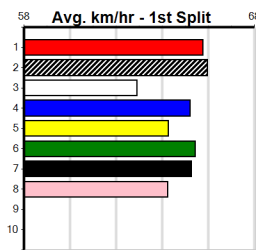

MATKO HIRE DAMSELS DASH

Distance: 450m, Race Type: Grade 5, Total Prizemoney: $2,925
1st: $1,950, 2nd: $600, 3rd: $300, 4th: $75

Watchdog Tips: [ ] [ ] [ ] [ ] Bet: [ ] [ ] [ ] [ ]

Horse card for ASTON AURELIA [5], including details on owner, sire, dam, winning distances, and race results.

Horse card for BRUTALITY [5], including details on owner, sire, dam, winning distances, and race results.

Horse card for ELARA BALE (NSW)[5], including details on owner, sire, dam, winning distances, and race results.

Horse card for ASTON ZOOM [5], including details on owner, sire, dam, winning distances, and race results.

Horse card for MORE WINE PLEASE [5], including details on owner, sire, dam, winning distances, and race results.

1

2

3

4

5