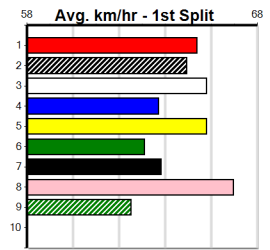

WARRNAMBOOL RACE 13

Distance: 390m, Race Type: Grade 5, Total Prizemoney: $2,925
1st: $1,950, 2nd: $600, 3rd: $300, 4th: $75

Watchdog Tips:

Bet:

Table with columns: Form Box, Wgt, Dist, Track, Date, Time, BON, Margin, 1st/2nd (Time), PIR, Checked, Comment, WR, Split 1, S/P, Grade

MAC AND CHEESE [5]
F Dog Nov-22
Owner(s): A Lie
Sire: FERAL FRANKY Dam: JUNK FOOD JUNKIE
Winning Distances: < 300m (0) 300 - 399m (1) 400 - 499m (4) 500 - 599m (0) 600 - 699m (0) > 700m (0)
Winning Weights: 31.2(1) 31.5(1) 31.6(2) 31.7(1)
Race results table with columns: Rank, Dog, Wgt, Dist, Track, Date, Time, BON, Margin, 1st/2nd (Time), PIR, Checked, Comment, WR, Split 1, S/P, Grade

Trainer: Jason Sharp (Lara)
Box History table with columns: Bx, 1st, 2nd, 3rd, 4th, 5th, 6th, 7th, 8th
Prize Best Starts Trk/Dts APM

SAINT TAY [5]
BK Dog Mar-22
Owner(s): P Byrne
Sire: BERNARDO Dam: SAINT MADDIE
Winning Distances: < 300m (0) 300 - 399m (4) 400 - 499m (2) 500 - 599m (0) 600 - 699m (0) > 700m (0)
Winning Weights: 28.0(1) 28.4(1) 28.6(1) 28.7(2) 29.2(1)
Race results table with columns: Rank, Dog, Wgt, Dist, Track, Date, Time, BON, Margin, 1st/2nd (Time), PIR, Checked, Comment, WR, Split 1, S/P, Grade

Trainer: Peter Byrne (Koroit)
Box History table with columns: Bx, 1st, 2nd, 3rd, 4th, 5th, 6th, 7th, 8th
Prize Best Starts Trk/Dts APM

CRUISIN' CHERRY [5]
BK Bitch Nov-20
Owner(s): D Keane
Sire: MEPUNGA CRUZER Dam: MEPUNGA BELLA
Winning Distances: < 300m (0) 300 - 399m (5) 400 - 499m (5) 500 - 599m (0) 600 - 699m (0) > 700m (0)
Winning Weights: 24.6(1) 25.0(1) 25.1(2) 25.2(2) 25.3(1) 25.6(1) 26.0(1) 26.7(1)
Race results table with columns: Rank, Dog, Wgt, Dist, Track, Date, Time, BON, Margin, 1st/2nd (Time), PIR, Checked, Comment, WR, Split 1, S/P, Grade

Trainer: Danielle Keane (Koroit)
Box History table with columns: Bx, 1st, 2nd, 3rd, 4th, 5th, 6th, 7th, 8th
Prize Best Starts Trk/Dts APM

MOTOR HEAD MAXIM [5]
BK Dog Feb-21
Owner(s): D Keane
Sire: AZKABAN Dam: STYLISH BREE
Winning Distances: < 300m (0) 300 - 399m (5) 400 - 499m (0) 500 - 599m (0) 600 - 699m (0) > 700m (0)
Winning Weights: 30.3(1) 32.9(3) 33.0(1)
Race results table with columns: Rank, Dog, Wgt, Dist, Track, Date, Time, BON, Margin, 1st/2nd (Time), PIR, Checked, Comment, WR, Split 1, S/P, Grade

Trainer: Danielle Keane (Koroit)
Box History table with columns: Bx, 1st, 2nd, 3rd, 4th, 5th, 6th, 7th, 8th
Prize Best Starts Trk/Dts APM

GOLDEN BLEND (NSW)[5]
BEF Dog Jun-22
Owner(s): A Hunter
Sire: LK'S CRUSHN IT Dam: SERGIS
Winning Distances: < 300m (0) 300 - 399m (2) 400 - 499m (1) 500 - 599m (0) 600 - 699m (0) > 700m (0)
Winning Weights: 30.6(1) 31.6(1) 32.4(1)
Race results table with columns: Rank, Dog, Wgt, Dist, Track, Date, Time, BON, Margin, 1st/2nd (Time), PIR, Checked, Comment, WR, Split 1, S/P, Grade

Trainer: Gary Hunt (Cudjee)
Box History table with columns: Bx, 1st, 2nd, 3rd, 4th, 5th, 6th, 7th, 8th
Prize Best Starts Trk/Dts APM