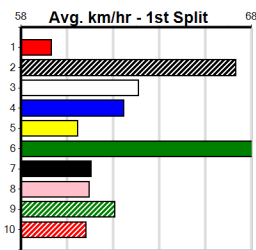

Sire: Dam: Trainer:
 Owner(s):
 Winning Distances: < 300m (0) 300 - 399m (0) 400 - 499m (0) 500 - 599m (0) 600 - 699m (0) > 700m (0)
 Winning Weights: Box History

10

SPORTSBET FINAL

3

5:52PM

(VIC time)

Distance: 390m, Race Type: Maiden Final, Total Prizemoney: \$2,925
1st: \$1,950, 2nd: \$600, 3rd: \$300, 4th: \$75