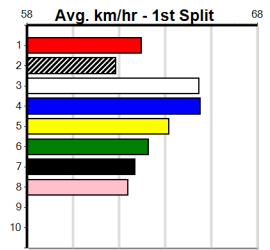

WARRNAMBOOL TO THE MEADOWS (1-4 W)

Distance: 450m, Race Type: Restricted Win Heat, Total Prizemoney: $2,925
1st: $1,950, 2nd: $600, 3rd: $300, 4th: $75

Watchdog Tips:

Bet:

Form Box Wgt Dist Track Date Time BON Margin 1st/2nd (Time) PIR Checked Comment WR Split 1 S/P Grade

TAPPET (SA)[5]
BK Dog Jun-22 Sire: TOMMY SHELBY Dam: KISSES FOR CHLOE
Owner(s): P Bouchier
Trainer: Patrick Bouchier (Dennington)
Winning Distances: < 300m (0) 300 - 399m (0) 400 - 499m (1) 500 - 599m (2) 600 - 699m (0) > 700m (0)
Winning Weights: 36.9(1) 37.0(1) 37.7(1)
Box History table and Prize Best Starts Trk/Dts APM

MAXIMUM BARB [6]
BK Bitch Jan-23 Sire: SHIMA SHINE Dam: MAXIMUM SHIRLEY
Owner(s): J Cooper
Trainer: Jordan Cooper (Lethbridge)
Winning Distances: < 300m (0) 300 - 399m (0) 400 - 499m (2) 500 - 599m (0) 600 - 699m (0) > 700m (0)
Winning Weights: 30.9(1) 31.0(1)
Box History table and Prize Best Starts Trk/Dts APM

DYNAMITE DOUG [5]
BK Dog Nov-22 Sire: ASTON RUPEE Dam: SILKY RIOT
Owner(s): F Spiteri
Trainer: Paul Galea (Melton West)
Winning Distances: < 300m (0) 300 - 399m (0) 400 - 499m (3) 500 - 599m (1) 600 - 699m (0) > 700m (0)
Winning Weights: 32.5(1) 32.6(2) 32.7(1)
Box History table and Prize Best Starts Trk/Dts APM

URIAH BALE (NSW)[5]
BD Bitch May-22 Sire: CHRISTO BALE Dam: QUINA BALE
Owner(s): B Wheeler
Trainer: Rebecca Gibbons (Avalon)
Winning Distances: < 300m (0) 300 - 399m (2) 400 - 499m (1) 500 - 599m (1) 600 - 699m (0) > 700m (0)
Winning Weights: 32.0(1) 32.1(1) 32.2(1) 32.6(1)
Box History table and Prize Best Starts Trk/Dts APM

INGA JOHNNY [4]
BK Dog Sep-22 Sire: BEAST UNLEASHED Dam: INGA MIA
Owner(s): P Inguanti
Trainer: Peter Inguanti (Camperdown)
Winning Distances: < 300m (0) 300 - 399m (2) 400 - 499m (2) 500 - 599m (0) 600 - 699m (0) > 700m (0)
Winning Weights: 30.8(1) 31.4(1) 31.6(2)
Box History table and Prize Best Starts Trk/Dts APM

1

2

3

4

5