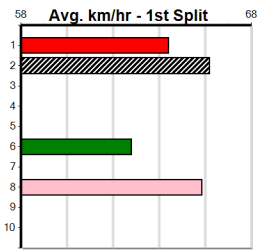

Distance: 390m, Race Type: Maiden, Total Prizemoney: $2,535
1st: $1,680, 2nd: $520, 3rd: $260, 4th: $75

Watchdog Tips:

Bet:

Form Box	Wgt	Dist	Track	Date	Time	BON	Margin	1st/2nd (Time)	PIR	Checked	Comment	WR	Split 1	S/P	Grade

1

GINA RHODE [M]
BEF Bitch Feb-23 Sire: FERAL FRANKY Dam: DELTA RHODE
Owner(s): N Mccullagh Trainer: Norman Mccullagh (Warrnambool)
Winning Distances: < 300m (0) 300 - 399m (0) 400 - 499m (0) 500 - 599m (0) 600 - 699m (0) > 700m (0)
Winning Weights:

3rd (4)	33.1	450	WBL	R1	05-Sep-24	26.07	25.59	4.25L CONROY PARK (25.78)	M/233	.	.	.	6.99	$6.60	M
2nd (1)	32.9	450	WBL	R3	12-Sep-24	25.56	25.32	0.75L INFRA ROCK (25.51)	M/122	.	SW	.	6.69	$2.00	M
7th (7)	33.0	450	WBL	R3	19-Sep-24	26.45	25.20	13.00 REUBEN HILL (25.56)	M/687	.	.	.	6.83	$4.90	MH
4th (3)	32.6	390	WBL	R2	26-Sep-24	23.02	22.14	7.50L SAINT XAVIER (22.49)	S/66	.	.	.	9.15	$1.60	M
3rd (1)	32.8	390	WBL	R3	17-Oct-24	22.28	21.72	4.75L ALIIR (21.95)	M/64	.	.	.	9.00	$3.60	M

Last 3 wins NOT included above

Box History

Bx	1st	2nd	3rd	4th	5th	6th	7th	8th
1		1	1					
2								
3				1				
4			1					
5								
6								
7							1	
8								

Prize Best	$1115.00
Starts	22.28(1)-17/10/24
Trk/Dts	5-0-1-2
APM	2-0-0-1
	736

2

PAW QUANDA (NSW)[M]
BD Bitch Feb-23 Sire: JACKSLITTLETHING Dam: IDRIA BALE
Owner(s): B Wheeler Trainer: Robert Camilleri (Lara)
Winning Distances: < 300m (0) 300 - 399m (0) 400 - 499m (0) 500 - 599m (0) 600 - 699m (0) > 700m (0)
Winning Weights:

5th (8)	27.2	410	HOR	R2	09-Nov-24	24.00	22.98	6.50L PAW PASADENA (23.56)	M/46	.	.	.	10.58	$6.80	M

Last 3 wins NOT included above

Box History

Bx	1st	2nd	3rd	4th	5th	6th	7th	8th
1								
2								
3								
4								
5								
6								
7								
8						1		

Prize Best	$0.00
Starts	FSH
Trk/Dts	1-0-0-0
APM	0-0-0-0
	0

3

ROCKLANDS IMPALA (NSW)[
BK Bitch Feb-23 Sire: HARD STYLE RICO Dam: DRAKENSBERG DOT
Owner(s): L Davis Trainer: Simone Fisher (Lara)
Winning Distances: < 300m (0) 300 - 399m (0) 400 - 499m (0) 500 - 599m (0) 600 - 699m (0) > 700m (0)
Winning Weights:

Last 3 wins NOT included above

Box History

Bx	1st	2nd	3rd	4th	5th	6th	7th	8th
1								
2								
3								
4								
5								
6								
7								
8								

Prize Best	$0
Starts	FSH
Trk/Dts	0-0-0-0
APM	0-0-0-0
	0

4

NOVA OWEN [M]
BK Dog Mar-23 Sire: FERNANDO BALE Dam: NOVA WILLOW
Owner(s): J Galea Trainer: Robert Camilleri (Lara)
Winning Distances: < 300m (0) 300 - 399m (0) 400 - 499m (0) 500 - 599m (0) 600 - 699m (0) > 700m (0)
Winning Weights:

Last 3 wins NOT included above

Box History

Bx	1st	2nd	3rd	4th	5th	6th	7th	8th
1								
2								
3								
4								
5								
6								
7								
8								

Prize Best	$0
Starts	FSH
Trk/Dts	0-0-0-0
APM	0-0-0-0
	0

5

*** VACANT BOX ***
Sire: Dam:
Owner(s): Trainer:
Winning Distances: < 300m (0) 300 - 399m (0) 400 - 499m (0) 500 - 599m (0) 600 - 699m (0) > 700m (0)
Winning Weights: Box History