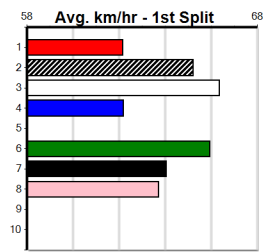

BEACHSIDE SECURITY

Distance: 400m, Race Type: Grade 5, Total Prizemoney: $2,925
1st: $1,950, 2nd: $600, 3rd: $300, 4th: $75

Watchdog Tips: ☐ ☐ ☐ ☐ ☐ ☐ Bet: ☐

1

THAT'S A BOODIE [5]
BK Dog Feb-22 Sire: BERNARDO Dam: BUSH BLOSSOM Trainer: Patrick Furci (Maribyrnong)
Owner(s): C Muscat privitelli
Winning Distances: < 300m (0) 300 - 399m (1) 400 - 499m (5) 500 - 599m (0) 600 - 699m (0) > 700m (0)
Winning Weights: 30.3(1) 30.4(1) 30.7(1) 31.0(1) 31.2(1) 31.9(1)

Rank	Age	Sex	Color	DOB	Time	BON	Margin	1st/2nd (Time)	PIR	Checked	Comment	WR	Split 1	S/P	Grade
1st	(1)	31.9	460	GEL	R8	01-Oct-24	26.08	26.08	2.50L JOLLY JOHNNY (26.25)	Q/111	.	.	6.62	$2.60	5
6th	(6)	31.6	425	BEN	R10	04-Oct-24	24.50	23.88	9.00L AEROPLANE MODE (23.88)	M/578	.	.	6.75	$27.70	5H
4th	(4)	31.6	450	BAL	R12	09-Oct-24	25.80	25.19	5.00L SPRITELY SIAN (25.45)	M/566	.	.	6.73	$170.90	5H
4=	(3)	31.5	515	SAP	R11	14-Oct-24	30.47	29.64	8.50L CAPTURE MY SOUL (29.91)	M/5566	.	.	5.27	$16.40	5
7th	(2)	31.3	515	SAN	R1	17-Oct-24	30.73	29.22	20.00 LETHAL SNIPER (29.39)	S/7888	.	.	5.27	$65.00	5F
4th	(3)	31.2	390	BAL	R4	04-Nov-24	22.74	22.43	4.00L SPRING WATCH (22.46)	M/75	.	.	8.68	$14.00	T3-5
1st	(7)	31.0	390	BAL	R6	14-Nov-24	22.74	22.16	1.75L WHATEVER HE SAID (22.85)	M/32	.	.	8.69	$8.60	T3-5
5th	(5)	31.8	390	BAL	R13	18-Nov-24	22.77	22.32	6.00L BLOCK A BABE (22.35)	M/75	.	.	8.69	$12.70	T3-5

Last 3 wins NOT included above

1st	(6)	30.7	400	GEL	R3	06-Feb-24	22.71	22.65	2.75L SHINY NEW TOY (22.90)	M/11	.	V28	8.42	$3.10	7
1st	(1)	31.2	460	GEL	R5	26-Mar-24	26.16	25.95	5.00L KING ETHERNAL (26.51)	Q/111	.	.	6.62	$4.10	X67
1st	(7)	30.3	400	GEL	R4	03-Aug-24	22.95	22.64	0.25L NINETYMILE ROCKS (22.96)	M/22	.	SW	8.67	$4.50	5

Box History

Bx	1st	2nd	3rd	4th	5th	6th	7th	8th
1	2	1	1	1	1	1		
2							1	1
3			1	2				1
4				2				
5	1		2	2	1			2
6	1				2	2		
7	2	1	1			1		
8			1	1				1

Prize Best Starts Trk/Dts APM $9252.50 22.71(6)-6/2/24 38-6-2-6 8-2-1-1 4260