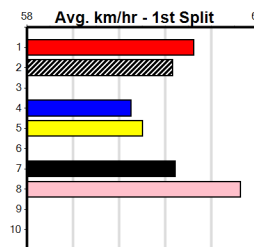

MERV JENNINGS SIGNS

Distance: 400m, Race Type: Mixed 6/7, Total Prizemoney: $2,925
1st: $1,950, 2nd: $600, 3rd: $300, 4th: $75

Watchdog Tips:

Bet:

Form Box	Wgt	Dist	Track	Date	Time	BON	Margin	1st/2nd (Time)	PIR	Checked	Comment	WR	Split 1	S/P	Grade

FINANCIAL NEWS [7]

BD Dog May-22 Sire: FERNANDO BALE Dam: FRONT PAGE NEWS Trainer: Natasha Fullerton (Long Gully)

Owner(s): F Cremona
Winning Distances: < 300m (0) 300 - 399m (1) 400 - 499m (0) 500 - 599m (0) 600 - 699m (0) > 700m (0)
Winning Weights: 32.4(1)

2nd (8)	31.8	425	BEN	R1	28-Apr-24	24.80	23.58	7.50L MCIVOR ALFY (24.28)	M/412	.	.	.	6.76	$5.70	M
1st (4)	32.4	390	SHP	R1	27-May-24	22.20	21.84	3.00L SWEET BEGONIA (22.41)	Q/11	.	.	.	8.38	$14.00	M
6th (1)	32.5	390	BAL	R4	06-Jun-24	22.56	21.80	5.50L QILIN BALE (22.19)	M/55	.	.	.	8.61	$30.20	SH
8th (7)	32.5	400	GEL	R5	14-Jun-24	23.46	22.54	14.00 WERRIS BALE (22.54)	M/58	.	.	W	8.61	$8.70	X67H
4th (5)	31.7	300	HVL	R3	06-Oct-24	17.18	16.60	4.50L GUNAI DAISY (16.87)	M/6	.	.	.	3.99	$10.60	X67H
4th (8)	31.7	300	HVL	R2	13-Oct-24	16.89	16.51	3.25L THIRTY SECONDS (16.67)	M/1	.	.	.	3.95	$16.90	X67F
2nd (8)	31.7	350	HVL	R2	20-Oct-24	19.79	19.25	1.25L MATCHBOX FLAME (19.71)	Q/2	.	.	.	6.58	$3.40	X67
4th (1)	31.8	390	BAL	R12	24-Oct-24	22.60	22.08	5.00L LITTLE DARL (22.26)	M/23	.	.	.	8.49	$8.20	7

Last 3 wins NOT included above

Bx	1st	2nd	3rd	4th	5th	6th	7th	8th
1				1			1	
2								
3								
4	1							
5		1		1				
6								
7								1
8		2		1				

Prize	$3545.00
Best	23.46(7)-14/6/24
Starts	9-1-3-0
Trk/Dts	1-0-0-0
APM	1555

TOUCH OF SIN [7]

BD Bitch Feb-23 Sire: HIGH EARNER Dam: DEVEL SIXTEEN Trainer: Jason Sharp (Lara)

Owner(s): A Lie
Winning Distances: < 300m (0) 300 - 399m (0) 400 - 499m (1) 500 - 599m (0) 600 - 699m (0) > 700m (0)
Winning Weights: 25.6(1)

1st (4)	25.6	400	GEL	R2	28-Sep-24	22.83	22.46	1.00L ALWAYS LOYAL (22.89)	Q/21	.	.	.	8.45	$5.40	M
3rd (7)	25.7	425	BEN	R2	04-Oct-24	24.51	23.88	5.00L GLISTENING (24.16)	M/433	.	.	.	6.80	$12.70	RW
3rd (4)	25.9	425	BEN	R3	11-Oct-24	24.27	23.69	2.50L PURE IMAGINATION (24.10)	M/322	.	.	.	6.56	$23.60	X67H
6th (7)	25.9	425	BEN	R2	18-Oct-24	24.72	23.95	9.50L ONLY EASY (24.06)	M/666	.	.	.	6.79	$39.70	X67F
2nd (3)	26.1	390	BAL	R12	24-Oct-24	22.42	22.08	2.25L LITTLE DARL (22.26)	M/32	.	.	.	8.55	$4.60	7
3rd (7)	25.9	390	BAL	R2	30-Oct-24	22.65	21.83	3.5L SWEET LOVE (22.41)	M/33	.	.	.	8.61	$2.30	X67
5th (8)	25.8	400	WGL	R2	08-Nov-24	23.24	22.38	11.00 OUR BOY SHANNON (22.52)	M/35	.	.	.	8.51	$7.40	X67
3rd (4)	25.8	450	WBL	R5	14-Nov-24	25.93	25.07	1.5L MISS GEORGIE LEE (25.84)	Q/134	.	.	.	6.57	$6.80	X67

Last 3 wins NOT included above

Bx	1st	2nd	3rd	4th	5th	6th	7th	8th
1								
2								
3		1						
4	1		2					
5								
6								
7			2			1		
8								

Prize	$3480.00
Best	22.83(4)-28/9/24
Starts	8-1-1-4
Trk/Dts	1-1-0-0
APM	3024

*** VACANT BOX ***

Sire: Dam: Trainer:

Owner(s):
Winning Distances: < 300m (0) 300 - 399m (0) 400 - 499m (0) 500 - 599m (0) 600 - 699m (0) > 700m (0)
Winning Weights:

Bx	1st	2nd	3rd	4th	5th	6th	7th	8th
1								
2								
3								
4								
5								
6								
7								
8