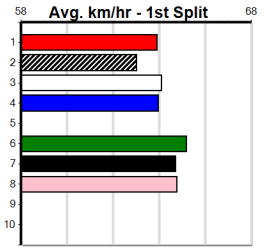

RSN GREY AREAS - WEDNESDAY & FRIDAY

Distance: 400m, Race Type: Grade 5, Total Prizemoney: $2,925
1st: $1,950, 2nd: $600, 3rd: $300, 4th: $75

Watchdog Tips: [ ] [ ] [ ] [ ] [ ] Bet: [ ]

Form Box Wgt Dist Track Date Time BON Margin 1st/2nd (Time) PIR Checked Comment W/R Split 1 S/P Grade

GOTHAM MARQUESS [5]

BK Bitch May-21 Sire: AUSSIE INFRARED Dam: GOTHAM QUEEN

Trainer: Melanie Lithgow (Devon Meadow)

Owner(s): SMKN (SYN), M Lithgow, D Maynes, K Maynes, K Riseley, E Avdulla

Winning Distances: < 300m (0) 300 - 399m (5) 400 - 499m (5) 500 - 599m (0) 600 - 699m (0) > 700m (0)

Winning Weights: 26.5(1) 26.6(1) 26.7(1) 26.8(1) 26.9(1) 27.0(1) 27.1(4)

Race results for Gotham Marquess including position, weight, distance, track, date, time, margin, sire, dam, and prize money.

Last 3 wins NOT included above

Summary race results for Gotham Marquess showing date, time, margin, sire, dam, and prize money for three recent races.

Box History

Box History table for Gotham Marquess showing performance in boxes 1-8 across 1-8 splits.

TINKER MIKE [5]

BK Dog Apr-20 Sire: MAGIC SPRITE Dam: SLEW LEFT

Trainer: Jennifer Burns (Balliang)

Owner(s): Burns Racing (SYN), C Burns, J Burns

Winning Distances: < 300m (0) 300 - 399m (2) 400 - 499m (5) 500 - 599m (1) 600 - 699m (0) > 700m (0)

Winning Weights: 33.9(3) 34.3(1) 34.5(1) 34.6(1) 34.7(1) 35.3(1)

Race results for Tinker Mike including position, weight, distance, track, date, time, margin, sire, dam, and prize money.

Last 3 wins NOT included above

Summary race results for Tinker Mike showing date, time, margin, sire, dam, and prize money for three recent races.

Box History

Box History table for Tinker Mike showing performance in boxes 1-8 across 1-8 splits.

DIG DAG [5]

BK Dog May-20 Sire: FERNANDO BALE Dam: IT'S ALL TALK

Trainer: Angela Galea (Sunshine North)

Owner(s): A Galea

Winning Distances: < 300m (0) 300 - 399m (0) 400 - 499m (3) 500 - 599m (0) 600 - 699m (0) > 700m (0)

Winning Weights: 33.0(1) 33.3(1) 34.2(1)

Race results for Dig Dag including position, weight, distance, track, date, time, margin, sire, dam, and prize money.

Last 3 wins NOT included above

Summary race results for Dig Dag showing date, time, margin, sire, dam, and prize money for three recent races.

Box History

Box History table for Dig Dag showing performance in boxes 1-8 across 1-8 splits.

GEANI BALE (NSW)[5]

BEED Bitch Mar-22 Sire: DROOPYS SYDNEY Dam: DYNA UNI

Trainer: Luke Harris (Devon Meadows)

Owner(s): L Harris

Winning Distances: < 300m (0) 300 - 399m (1) 400 - 499m (1) 500 - 599m (2) 600 - 699m (0) > 700m (0)

Winning Weights: 28.5(1) 29.2(2) 29.7(1)

Race results for Geani Bale including position, weight, distance, track, date, time, margin, sire, dam, and prize money.

Last 3 wins NOT included above

Summary race results for Geani Bale showing date, time, margin, sire, dam, and prize money for three recent races.

Box History

Box History table for Geani Bale showing performance in boxes 1-8 across 1-8 splits.

*** VACANT BOX ***

Sire: Dam:

Trainer:

Owner(s):

Winning Distances: < 300m (0) 300 - 399m (0) 400 - 499m (0) 500 - 599m (0) 600 - 699m (0) > 700m (0)

Winning Weights: