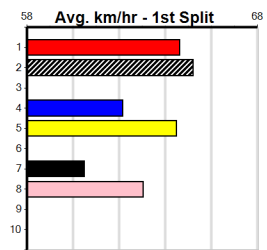

THE BECKLEY CENTRE GEELONG

Distance: 460m, Race Type: Maiden, Total Prizemoney: $2,535
1st: $1,680, 2nd: $520, 3rd: $260, 4th: $75

Watchdog Tips:

Bet:

Form Box	Wgt	Dist	Track	Date	Time	BON	Margin	1st/2nd (Time)	PIR	Checked	Comment	WR	Split 1	S/P	Grade

1

STEEPLE [M]

BK Dog Jul-22 **Sire: MY BRO FABIO** **Dam: BIG SKINNY**
Owner(s): The Bentley (SYN), L Edgerton, P Newell **Trainer: Patrick Newell (Wallan)**
Winning Distances: < 300m (0) 300 - 399m (0) 400 - 499m (0) 500 - 599m (0) 600 - 699m (0) > 700m (0)

Winning Weights:

2nd (7)	30.5	400	GEL	R3	12-Jul-24	23.07	22.51	2.00L NO GOOD (22.93)	M/24	. . .	. . .	. . .	8.60	$3.20	M
5th (7)	30.9	400	GEL	R1	19-Jul-24	23.43	22.49	4.25L ZIPPING POITIER (23.13)	S/55	. . .	. . .	. . .	8.86	$3.50	MH
6th (8)	30.5	400	GEL	R2	09-Aug-24	23.78	22.43	11.00 CHEMICAL EROSION (23.02)	M/16	. . .	. . .	. . .	8.49	$2.50	MH
ST (-)	30.3	390	SHP		07-Oct-24	22.61		1.00L Trial Cleared	M/33	. . .	3of4	. . .	. . .	. . .	ST
6th (7)	30.3	450	SHP	R2	21-Oct-24	26.09	25.01	15.00 PANADERO STAR (25.07)	M/666	. . .	. . .	. . .	6.95	$6.40	MH
3rd (4)	30.3	450	SHP	R1	28-Oct-24	26.14	25.13	7.00L TOO COLD (25.65)	M/343	. . .	. . .	. . .	6.67	$13.00	M
6th (1)	30.5	450	SHP	R2	01-Nov-24	26.35	25.11	11.00 OUT THE WINDOW (25.61)	Q/235	. . .	. . .	. . .	6.64	$8.00	M
4th (1)	30.6	400	GEL	R1	15-Nov-24	23.41	22.35	7.50L TIPSY TURTLE (22.90)	M/54	. . .	. . .	. . .	8.66	$3.80	M

Last 3 wins NOT included above

Bx	1st	2nd	3rd	4th	5th	6th	7th	8th
1								
2								
3								
4								
5								
6								
7	1							
8								

Prize		$1190.00
Best	26.04(4)-26/4/24	
Starts	11-0-1-2	
Trk/Dts	2-0-0-1	
APM	610	

2

STATUE OF TIME [M]

BK Dog Feb-23 **Sire: ASTON FASTNET** **Dam: PRETTY MUCH**
Owner(s): K Iles **Trainer: Kelvin Iles (Longwarry)**
Winning Distances: < 300m (0) 300 - 399m (0) 400 - 499m (0) 500 - 599m (0) 600 - 699m (0) > 700m (0)

Winning Weights:

2nd (8)	34.8	400	GEL	R1	15-Nov-24	22.91	22.35	0.10L TIPSY TURTLE (22.90)	S/42	. . .	. . .	. . .	8.64	$8.90	M

Last 3 wins NOT included above

Bx	1st	2nd	3rd	4th	5th	6th	7th	8th
1								
2								
3								
4								
5								
6								
7								
8	1							

Prize		$520.00
Best	FSTD	
Starts	1-0-1-0	
Trk/Dts	0-0-0-0	
APM	520	

3

*** VACANT BOX ***

Sire: Dam: **Trainer:**

Owner(s):
Winning Distances: < 300m (0) 300 - 399m (0) 400 - 499m (0) 500 - 599m (0) 600 - 699m (0) > 700m (0)
Winning Weights:

Bx	1st	2nd	3rd	4th	5th	6th	7th	8th
1								
2								
3								
4								
5								
6								
7								
8