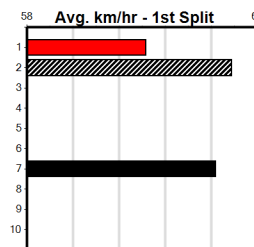

SPORTSBET SET A DEPOSIT LIMIT

Distance: 400m, Race Type: Maiden, Total Prizemoney: $2,535
1st: $1,680, 2nd: $520, 3rd: $260, 4th: $75

Watchdog Tips:

Bet:

Form Box	Wgt	Dist	Track	Date	Time	BON	Margin	1st/2nd (Time)	PIR	Checked	Comment	WR	Split 1	S/P	Grade

1

HOLDER AUSTIN [M]
F Dog May-23 Sire: FERAL FRANKY Dam: GALWAY GRANGE
Owner(s): FLOWER POT (SYN), D Burnett, G Austin Trainer: David Burnett (Little River)
Winning Distances: < 300m (0) 300 - 399m (0) 400 - 499m (0) 500 - 599m (0) 600 - 699m (0) > 700m (0)
Winning Weights:
3rd (1) 32.5 525 MEP R2 06-Nov-24 30.85 29.90 5.00L VISTA VANADIUM (30.51) M/3111 5.24 $4.90 MH
3rd (2) 32.6 460 GEL R2 15-Nov-24 26.71 25.85 12.00 MR. MIYAGI (25.93) M/233 6.73 $5.80 M

Box History

Bx	1st	2nd	3rd	4th	5th	6th	7th	8th
1			1					
2								
3								
4								
5								
6								
7								
8								

Prize Best $555.00
Starts FSTD
Trk/Dts 2-0-0-2
APM 0-0-0-0 555

Last 3 wins NOT included above

2

PAW LONDON (NSW)[M]
RBD Bitch Jan-23 Sire: FERAL FRANKY Dam: WENDALIN BALE
Owner(s): B Wheeler Trainer: Correy Grenfell (Anakie)
Winning Distances: < 300m (0) 300 - 399m (0) 400 - 499m (0) 500 - 599m (0) 600 - 699m (0) > 700m (0)
Winning Weights:
2nd (1) 26.7 400 GEL R3 13-Sep-24 22.94 22.65 1.5L CAPTAIN STEVIE (22.85) Q/22 8.52 $4.80 M

Box History

Bx	1st	2nd	3rd	4th	5th	6th	7th	8th
1		1						
2								
3								
4								
5								
6								
7								
8								

Prize Best $520.00
Starts 22.94(1)-13/9/24
Trk/Dts 1-0-1-0
APM 1-0-1-0 312

Last 3 wins NOT included above

3

TINKER RAYS [M]
BEF Dog Oct-22 Sire: WHISKEY RIOT Dam: TINKER JENNY
Owner(s): Burns Racing (SYN), C Burns, J Burns Trainer: Craig Burns (Balliang)
Winning Distances: < 300m (0) 300 - 399m (0) 400 - 499m (0) 500 - 599m (0) 600 - 699m (0) > 700m (0)
Winning Weights:

Box History

Bx	1st	2nd	3rd	4th	5th	6th	7th	8th
1								
2								
3								
4								
5								
6								
7								
8								

Prize Best $0
Starts FSH
Trk/Dts 0-0-0-0
APM 0-0-0-0 0

Last 3 wins NOT included above

4

THANKS JAMES [M]
BK Dog Sep-22 Sire: SHIMA SHINE Dam: ABSOLUTE DELIGHT
Owner(s): D Reardon Trainer: Darren Reardon (Wallan)
Winning Distances: < 300m (0) 300 - 399m (0) 400 - 499m (0) 500 - 599m (0) 600 - 699m (0) > 700m (0)
Winning Weights:

Box History

Bx	1st	2nd	3rd	4th	5th	6th	7th	8th
1								
2								
3								
4								
5								
6								
7								
8								

Prize Best $0
Starts FSH
Trk/Dts 0-0-0-0
APM 0-0-0-0 0

Last 3 wins NOT included above

5

ARCADIA BELLE [M]
BK Bitch Feb-23 Sire: ASTON RUPEE Dam: UP HILL JILL
Owner(s): R Geall Trainer: David Geall (Lara)
Winning Distances: < 300m (0) 300 - 399m (0) 400 - 499m (0) 500 - 599m (0) 600 - 699m (0) > 700m (0)
Winning Weights:

Box History

Bx	1st	2nd	3rd	4th	5th	6th	7th	8th
1								
2								
3								
4								
5								
6								
7								
8								

Prize Best $0
Starts FSH
Trk/Dts 0-0-0-0
APM 0-0-0-0 0

Last 3 wins NOT included above