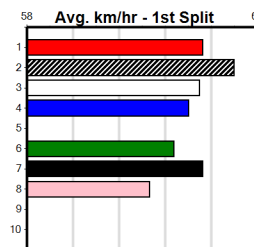

MILLERS MUZZLES

Distance: 400m, Race Type: Grade 5, Total Prizemoney: $2,925
1st: $1,950, 2nd: $600, 3rd: $300, 4th: $75

Watchdog Tips: ☐ ☐ ☐ ☐ ☐ **Bet:** ☐

1 MAKE THE CUT [5]
BD Bitch Jun-22 Sire: FERNANDO BALE Dam: ALL DOLLED UP
Owner(s): A Gannell Trainer: Paul Mathieson (Myrningong)
Winning Distances: < 300m (0) 300 - 399m (3) 400 - 499m (0) 500 - 599m (0) 600 - 699m (0) > 700m (0)
Winning Weights: 26.3(1) 26.4(1) 26.8(1)

Box	1st	2nd	3rd	4th	5th	6th	7th	8th
1								
2	1			1				
3								
4		1						
5	1	2					1	
6	1	1		1				
7		1						
8	1	1						

Prize Best Starts Trk/Dts APM: $9055.00, 22.82(8)-8/11/24, 14-3-6-2, 2-0-2-0, 6397

2 NICE ONE TOM [5]
BE Dog Mar-22 Sire: TOMMY SHELBY Dam: IVY WREN
Owner(s): B Fulton Trainer: Peter Fulton (Ecklin South)
Winning Distances: < 300m (0) 300 - 399m (2) 400 - 499m (4) 500 - 599m (0) 600 - 699m (0) > 700m (0)
Winning Weights: 27.5(1) 28.1(1) 28.3(1) 28.4(1) 28.8(1) 29.2(1)

Box	1st	2nd	3rd	4th	5th	6th	7th	8th
1	2	1	3		1		1	
2		3		1	1			1
3			1					2
4					2	2	1	1
5	1	1	1		1		2	2
6	1	2					1	
7		3	2	2		1	1	
8	2	2				1		1

Prize Best Starts Trk/Dts APM: $19480.00, 23.00(1)-23/2/24, 50-6-10-9, 3-0-1-1, 6939

3 GAS LANTERN [5]
BK Bitch Mar-22 Sire: FABREGAS Dam: MAGIC LANTERN
Owner(s): A Mooney Trainer: Andrew Mooney (Amherst)
Winning Distances: < 300m (0) 300 - 399m (4) 400 - 499m (6) 500 - 599m (0) 600 - 699m (0) > 700m (0)
Winning Weights: 28.6(1) 28.7(1) 28.8(3) 28.9(2) 29.0(1) 29.1(2)

Box	1st	2nd	3rd	4th	5th	6th	7th	8th
1	2	1	1					
2	1	1			1			
3	2	2	1	2				
4	2				1	1		
5	1	1	1	1	1			
6					1			
7		2	1					
8	2	2			2	1		

Prize Best Starts Trk/Dts APM: $27725.00, 23.00(3)-6/9/24, 35-10-9-4, 1-0-0-0, 11922

4 DIABLO SIXTEEN [5]
BE Dog Feb-23 Sire: HIGH EARNER Dam: DEVEL SIXTEEN
Owner(s): Vi Aiskar Hundar (SYN), A Lie, J Sharp Trainer: Jason Sharp (Lara)
Winning Distances: < 300m (0) 300 - 399m (1) 400 - 499m (2) 500 - 599m (0) 600 - 699m (0) > 700m (0)
Winning Weights: 28.8(1) 29.3(2)

Box	1st	2nd	3rd	4th	5th	6th	7th	8th
1	1	1		1				
2					1			
3	1		1					
4								
5		1						
6	1							
7								
8				1				

Prize Best Starts Trk/Dts APM: $6275.00, 22.59(5)-28/9/24, 9-3-2-1, 3-1-2-0, 5805

5 *** VACANT BOX ***
Sire: Dam: Trainer:
Owner(s):
Winning Distances: < 300m (0) 300 - 399m (0) 400 - 499m (0) 500 - 599m (0) 600 - 699m (0) > 700m (0)
Winning Weights:
Box History