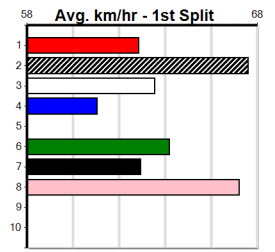

Geelong
12
10:48PM
(VIC time)

SPORTSBET EVERY DOG HAS ITS DAY

Distance: 400m, Race Type: Grade 5, Total Prizemoney: $2,925
1st: $1,950, 2nd: $600, 3rd: $300, 4th: $75

Watchdog Tips: ☐ ☐ ☐ ☐ ☐ Bet: ☐

Form Box Wgt Dist Track Date Time BON Margin 1st/2nd (Time) PIR Checked Comment W/R Split 1 S/P Grade

1

ASTUTE QUEEN [5]
BK Bitch May-21 Sire: AUSSIE INFRARED Dam: GOTHAM QUEEN
Owner(s): SMKN (SYN), M Lithgow, D Maynes, K Riseley, N Riseley, E Avdulla
Winning Distances: < 300m (0) 300 - 399m (2) 400 - 499m (4) 500 - 599m (0) 600 - 699m (0) > 700m (0)
Winning Weights: 27.2(1) 27.5(2) 28.1(1) 28.2(1) 28.3(1)

Box	1st	2nd	3rd	4th	5th	6th	7th	8th
1		1		3				
2	1	1	4	1	2	2	1	
3		1		1	2			3 1
4	2	1	3		2	1		
5	1	2	3	1	1			2
6	2	4	2	1				1
7		3	4			2	2	1
8		3		1	2	1		1

Trainer: Sean Lithgow (Devon Meadows)

Box	1st	2nd	3rd	4th	5th	6th	7th	8th
1		1		3				
2	1	1	4	1	2	2	1	
3		1		1	2			3 1
4	2	1	3		2	1		
5	1	2	3	1	1			2
6	2	4	2	1				1
7		3	4			2	2	1
8		3		1	2	1		1

Prize Best Starts Trk/Dts APM: $21895.63, 22.96(8)-15/3/24, 77-6-16-16, 6-1-0-0, 3980

2

MAGIC BEE [5]
F Bitch Aug-20 Sire: BERNARDO Dam: CINDEEN JATES
Owner(s): P Pollutro
Winning Distances: < 300m (0) 300 - 399m (4) 400 - 499m (5) 500 - 599m (0) 600 - 699m (0) > 700m (0)
Winning Weights: 26.9(1) 27.0(1) 27.2(1) 27.3(1) 27.6(2) 27.9(2) 28.0(1)

Box	1st	2nd	3rd	4th	5th	6th	7th	8th
1	2	1		2	1			
2	2			2			1	
3		1		1	2	1	3	1
4				1	2			
5	1	2	1	1		1	1	1
6	2	1	1		1			2
7				3	1	1	2	1
8	2	2					2	1 1

Trainer: Aaron Farley (Churchill)

Box	1st	2nd	3rd	4th	5th	6th	7th	8th
1	2	1		2	1			
2	2			2			1	
3		1		1	2	1	3	1
4				1	2			
5	1	2	1	1		1	1	1
6	2	1	1		1			2
7				3	1	1	2	1
8	2	2					2	1 1

Prize Best Starts Trk/Dts APM: $15965.00, 22.89(6)-9/4/24, 56-9-7-2, 3-1-1-0, 2479

3

OUTSMART [5]
BK Dog Sep-21 Sire: SUPERIOR PANAMA Dam: SHEZ IMPERIOUS
Owner(s): G Black
Winning Distances: < 300m (0) 300 - 399m (1) 400 - 499m (3) 500 - 599m (0) 600 - 699m (0) > 700m (0)
Winning Weights: 31.0(1) 31.7(1) 31.8(1) 31.9(1)

Box	1st	2nd	3rd	4th	5th	6th	7th	8th
1		3		1	2			
2	1	2	1	2			1	1
3			3	1			1	2
4		3	1			3		1
5				1				2 1
6	1	1	2		1	1		
7	1			2	2			
8	1			1	2	1	1	

Trainer: Michael Gibbons (Lara)

Box	1st	2nd	3rd	4th	5th	6th	7th	8th
1		3		1	2			
2	1	2	1	2			1	1
3			3	1			1	2
4		3	1			3		1
5				1				2 1
6	1	1	2		1	1		
7	1			2	2			
8	1			1	2	1	1	

Prize Best Starts Trk/Dts APM: $14255.00, 22.93(1)-28/6/24, 53-4-9-7, 6-0-0-0, 2890

4

TINKER PAT [5]
BE Dog Feb-20 Sire: DALGETTY Dam: ZIPPING ELLA
Owner(s): Burns Racing (SYN), C Burns, J Burns
Winning Distances: < 300m (0) 300 - 399m (2) 400 - 499m (9) 500 - 599m (0) 600 - 699m (0) > 700m (0)
Winning Weights: 28.8(1) 29.4(1) 29.7(1) 29.8(2) 30.5(1) 30.6(1) 30.7(1) 31.1(1) 31.2(2)

Box	1st	2nd	3rd	4th	5th	6th	7th	8th
1	2	1	3	1	4			2 1
2	1	4	1	4				1
3		1			3	4	2	1
4			2	3	3	2		1
5			2	1		2	2	
6	2	1	2		3	1		
7	1		1	1	1	2	2	
8	4			2				1

Trainer: Craig Burns (Balliang)

Box	1st	2nd	3rd	4th	5th	6th	7th	8th
1	2	1	3	1	4			2 1
2	1	4	1	4				1
3		1			3	4	2	1
4			2	3	3	2		1
5			2	1		2	2	
6	2	1	2		3	1		
7	1		1	1	1	2	2	
8	4			2				1

Prize Best Starts Trk/Dts APM: $19907.50, 22.46(6)-9/8/22, 80-11-8-10, 42-8-3-7, 2541

5

*** VACANT BOX ***
Sire: Dam:
Owner(s):
Winning Distances: < 300m (0) 300 - 399m (0) 400 - 499m (0) 500 - 599m (0) 600 - 699m (0) > 700m (0)
Winning Weights:
Trainer:
Box History