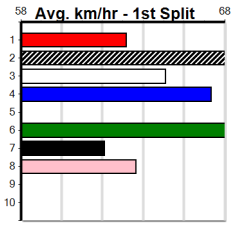

DREAMCHASERS - TICKETS ON SALE NO

Distance: 350m, Race Type: Grade 5 T3, Total Prizemoney: $1,530
1st: $1,000, 2nd: $320, 3rd: $160, 4th: $50

9

1:43PM

(VIC time)

Watchdog Tips: **0 0 0 0** Bet: .