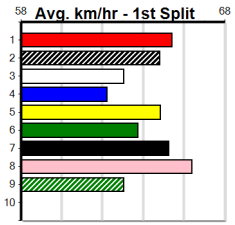

SPORTSBET GREEN TICKS (0-2 WINS)

Distance: 300m, Race Type: Tier 3 - Restricted Win, Total Prizemoney: $1,530
1st: $1,000, 2nd: $320, 3rd: $160, 4th: $50

1

11:02AM
(VIC time)

Watchdog Tips: **0 0 0 0** Bet: **0**