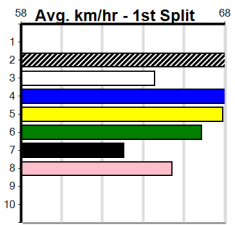

RSN GREY AREAS - WEDNESDAY & FRID

Distance: 300m, Race Type: Grade 5 T3, Total Prizemoney: $1,530
1st: $1,000, 2nd: $320, 3rd: $160, 4th: $50

5

12:14PM

(VIC time)

Watchdog Tips: 0 0 0 0 **Bet:** .