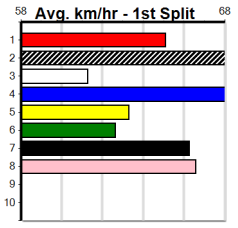

SPORTSBET NOBODY DOES IT EASIER

Distance: 300m, Race Type: Grade 5 T3, Total Prizemoney: $1,530
1st: $1,000, 2nd: $320, 3rd: $160, 4th: $50

12

2:53PM
(VIC time)

Watchdog Tips: 0 0 0 0 **Bet:** .