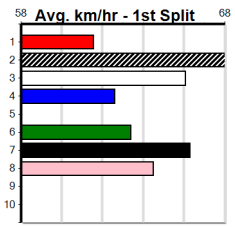

Healesville

MONTROSE IGA LIQUOR (1-3 WINS)

Distance: 350m, Race Type: Tier 3 - Restricted Win, Total Prizemoney: $1,530
1st: $1,000, 2nd: $320, 3rd: $160, 4th: $50

3

11:38AM

(VIC time)

Watchdog Tips:

0 0 0 0

Bet: