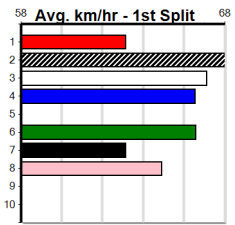

6

12:30PM
(VIC time)

Watchdog Tips: 0 0 0 0 **Bet:** .