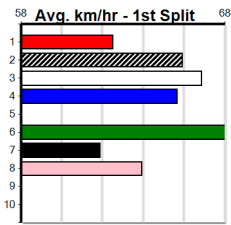

Healesville

MR HUMMER LIMOS (0-1 WIN)

Distance: 350m, Race Type: Tier 3 - Restricted Win, Total Prizemoney: $1,530
1st: $1,000, 2nd: $320, 3rd: $160, 4th: $50

2

11:22AM

(VIC time)

Watchdog Tips: 0 0 0 0 **Bet:** .