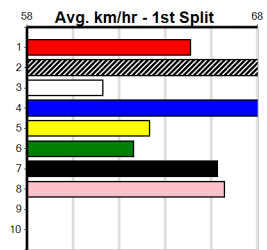

SPORTSBET NOBODY DOES IT EASIER

Distance: 300m, Race Type: Grade 5 T3, Total Prizemoney: $1,530
1st: $1,000, 2nd: $320, 3rd: $160, 4th: $50

Watchdog Tips: [ ] [ ] [ ] [ ] Bet: [ ]

RAGING ELSA [5]
BK Bitch Apr-22 Sire: MEPUNGA BLAZER Dam: SO SAY
Owner(s): J Whybrow
Trainer: Nicole Lummas (Wangaratta Sout)
Winning Distances: < 300m (0) 300 - 399m (3) 400 - 499m (0) 500 - 599m (0) 600 - 699m (0) > 700m (0)
Winning Weights: 28.0(1) 28.2(1) 29.0(1)
Race results table with columns: Rank, Pos, Wgt, Dist, Track, Date, Time, BON, Margin, 1st/2nd (Time), PIR, Checked, Comment, WR, Split 1, S/P, Grade.

BEAR LEE TIME [5]
BD Dog Feb-20 Sire: BLACK BEAR LEE Dam: INMATE
Owner(s): Powellful Ryino (SYN), M Ryan, A Powell
Trainer: Darren Ryan (Boronia)
Winning Distances: < 300m (0) 300 - 399m (11) 400 - 499m (0) 500 - 599m (2) 600 - 699m (0) > 700m (0)
Winning Weights: 31.0(1) 31.6(1) 31.9(1) 32.0(1) 32.2(1) 32.3(1) 32.5(2) 32.7(1) 32.9(1) 33.0(1)
Race results table with columns: Rank, Pos, Wgt, Dist, Track, Date, Time, BON, Margin, 1st/2nd (Time), PIR, Checked, Comment, WR, Split 1, S/P, Grade.

QUANTUM LEAP (SA)[5]
BK Dog Feb-22 Sire: SENNACHIE Dam: SPRINGVALE DIVA
Owner(s): D Beasley
Trainer: Donna Beasley (Mount Cottrell)
Winning Distances: < 300m (0) 300 - 399m (0) 400 - 499m (4) 500 - 599m (0) 600 - 699m (0) > 700m (0)
Winning Weights: 31.2(1) 31.4(1) 31.5(1) 31.6(1)
Race results table with columns: Rank, Pos, Wgt, Dist, Track, Date, Time, BON, Margin, 1st/2nd (Time), PIR, Checked, Comment, WR, Split 1, S/P, Grade.

SONIC CYCLONE [5]
BK Bitch Mar-20 Sire: FERNANDO BALE Dam: PAUA TO AVOID
Owner(s): P Reinders
Trainer: Peter Reinders (Gruyere)
Winning Distances: < 300m (0) 300 - 399m (7) 400 - 499m (0) 500 - 599m (0) 600 - 699m (0) > 700m (0)
Winning Weights: 26.2(2) 26.3(1) 26.5(1) 26.6(2) 26.7(1)
Race results table with columns: Rank, Pos, Wgt, Dist, Track, Date, Time, BON, Margin, 1st/2nd (Time), PIR, Checked, Comment, WR, Split 1, S/P, Grade.

ISHMY BELLE [5]
BK Bitch Oct-20 Sire: SLICK Dam: ISHMY GIRL
Owner(s): K Doidge
Trainer: Kenneth Doidge (Murchison)
Winning Distances: < 300m (0) 300 - 399m (0) 400 - 499m (4) 500 - 599m (0) 600 - 699m (0) > 700m (0)
Winning Weights: 28.2(1) 28.3(1) 28.5(1) 28.8(1)
Race results table with columns: Rank, Pos, Wgt, Dist, Track, Date, Time, BON, Margin, 1st/2nd (Time), PIR, Checked, Comment, WR, Split 1, S/P, Grade.

1

2

3

4

5