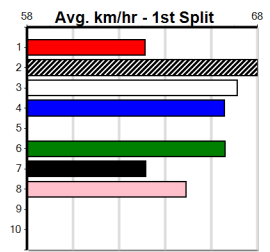

GORSKI ENGINEERING

Distance: 350m, Race Type: Grade 5 T3, Total Prizemoney: $1,530
1st: $1,000, 2nd: $320, 3rd: $160, 4th: $50

Watchdog Tips:

Bet:

Table with columns: Form Box, Wgt, Dist, Track, Date, Time, BON, Margin, 1st/2nd (Time), PIR, Checked, Comment, W/R, Split 1, S/P, Grade

LOVE A BOURBSKI (NSW)[5]
F Dog Jan-22 Sire: BARCIA BALE Dam: SUNSET BOURBSKI
Owner(s): Lyne Davidson (SYN), J Lyne, R Davidson
Trainer: David Plumridge (Scoresby)
Winning Distances: < 300m (0) 300 - 399m (2) 400 - 499m (4) 500 - 599m (0) 600 - 699m (0) > 700m (0)
Winning Weights: 30.7(1) 31.0(2) 31.1(1) 31.6(1) 31.9(1)
Box History table and Prize Best Starts table included.

SLIPPERY SHARK (NSW)[5]
BE Dog Dec-20 Sire: PINDARI EXPRESS Dam: JAYDA ROSE
Owner(s): M Franklin
Trainer: Michael Franklin (Bacchus Marsh)
Winning Distances: < 300m (0) 300 - 399m (8) 400 - 499m (4) 500 - 599m (0) 600 - 699m (0) > 700m (0)
Winning Weights: 28.1(1) 28.3(1) 28.5(1) 28.6(1) 28.8(1) 29.0(1) 29.2(1) 29.4(2) 29.5(3)
Box History table and Prize Best Starts table included.

MYALL MANNERED [5]
RF Dog Feb-21 Sire: ORSON ALLEN Dam: SPOT ON CINTA
Owner(s): P Vogelzang
Trainer: Phillip Vogelzang (Mansfield)
Winning Distances: < 300m (0) 300 - 399m (3) 400 - 499m (1) 500 - 599m (3) 600 - 699m (0) > 700m (0)
Winning Weights: 32.4(1) 32.6(1) 32.7(1) 32.8(1) 32.9(1) 33.1(2)
Box History table and Prize Best Starts table included.

CHOJI AKIMICHI [5]
BK Dog Sep-22 Sire: FERAL FRANKY Dam: LADY PANDORA
Owner(s): A Blake
Trainer: Mary Blake (White Hills)
Winning Distances: < 300m (0) 300 - 399m (3) 400 - 499m (0) 500 - 599m (0) 600 - 699m (0) > 700m (0)
Winning Weights: 39.1(1) 39.3(1) 39.4(1)
Box History table and Prize Best Starts table included.

*** VACANT BOX ***
Owner(s):
Trainer:
Winning Distances: < 300m (0) 300 - 399m (0) 400 - 499m (0) 500 - 599m (0) 600 - 699m (0) > 700m (0)
Winning Weights:
Box History table included.

1

2

3

4

5