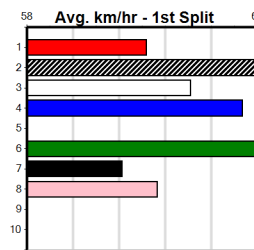

DREAMCHASERS - TICKETS ON SALE NOW

9

1:43PM

(VIC time)

Distance: 350m, Race Type: Grade 5 T3, Total Prizemoney: $1,530
1st: $1,000, 2nd: $320, 3rd: $160, 4th: $50

Watchdog Tips:

Bet:

Form Box	Wgt	Dist	Track	Date	Time	BON	Margin	1st/2nd (Time)	PIR	Checked	Comment	WR	Split 1	S/P	Grade

GARY ON STILTS [5]

BD Dog Oct-21 Sire: HARD STYLE RICO Dam: BROOKE'S WINGS
Owner(s): T Cantwell
Trainer: Russell Edwards (Devon Meadow ENG WGL 2024-11-21)
Winning Distances: < 300m (0) 300 - 399m (0) 400 - 499m (3) 500 - 599m (0) 600 - 699m (0) > 700m (0)
Winning Weights: 35.3(2) 35.7(1)

7th (2)	36.4	450	BAL	R10	05-Aug-24	26.71	25.71	13.00 TINKER PAT (25.85)	S/567	.	.	.	6.80	$21.10	T3-5
5th (3)	35.9	400	WGL	R5	15-Aug-24	23.04	22.75	3.5L UPPER'S FLYER (22.81)	M/45	.	.	W	8.48	$20.80	T3-5
2nd (3)	35.5	400	WGL	R11	20-Aug-24	22.94	22.29	0.50L SPICY PIPER (22.92)	M/22	.	.	.	8.47	$65.50	5
5th (4)	35.0	400	WGL	R12	22-Aug-24	23.33	22.55	7.50L LEKTRA VERA (22.83)	M/76	.	.	.	8.77	$10.10	5
7th (7)	34.7	400	WGL	R12	30-Aug-24	23.43	22.57	8.50L SHAKA GOES BANG (22.84)	M/64	.	.	.	8.48	$16.00	5NP
6th (7)	34.5	400	WGL	R12	03-Sep-24	23.40	22.38	6.00L SPRING WATCH (23.00)	M/45	.	.	W	8.61	$25.20	5
4th (4)	34.8	460	GEL	R7	10-Sep-24	26.64	25.68	9.00L BOURBON BULLET (26.02)	M/333	.	.	.	6.76	$7.60	5
7th (4)	34.8	460	GEL	R7	17-Sep-24	27.06	26.06	11.00 OH CRIKEY (26.31)	M/765	.	.	.	6.90	$11.00	5

Last 3 wins NOT included above

1st (3)	35.3	400	WGL	R3	09-Jan-24	23.66	22.70	1.5L INTER BEAST BOY (23.75)	S/11	.	.	.	8.83	$11.70	T3-M
1st (3)	35.7	460	WGL	R9	04-Jun-24	26.54	26.11	1.5L IT'S A HOUDINI (26.63)	M/111	.	.	.	6.62	$34.50	T3-7
1st (5)	35.3	400	WGL	R10	18-Jul-24	23.24	22.88	2.00L SHARNI'S BOY (23.37)	M/11	.	.	W	8.62	$23.10	6G

Box History

Bx	1st	2nd	3rd	4th	5th	6th	7th	8th
1					1			
2	1			1	1	1	1	
3	2	1	1	1	1			
4		1		3	2	1	4	1
5	1				1			1
6			1			4		1
7		1	1	1		1	1	2
8		1		2	1			

Prize Best Starts Trk/Dts APM: $5940.00 FSH 45-3-5-3 0-0-0-0 1892