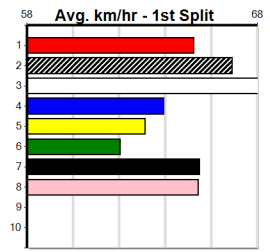

Watchdog Tips: [ ] [ ] [ ] [ ] Bet: [ ]

Table header with columns: Form Box, Wgt, Dist, Track, Date, Time, BON, Margin, 1st/2nd (Time), PIR, Checked, Comment, W/R, Split 1, S/P, Grade

HERD 'EM UP [5]
BK Bitch Jan-21 Sire: FABREGAS Dam: PROVEN SCARY
Owner(s): K Doidge
Winning Distances: < 300m (0) 300 - 399m (7) 400 - 499m (3) 500 - 599m (0) 600 - 699m (0) > 700m (0)
Winning Weights: 27.4(1) 27.8(1) 27.9(1) 28.2(1) 28.4(1) 28.6(1) 29.1(1) 29.7(1) 29.8(2)
6th (1) 30.6 300 HVL R11 22-Sep-24 17.01 16.59 5.00L BLUE CRISTALLE (16.67) S/8 4.06 $28.90 X45
4th (4) 30.5 300 HVL R11 29-Sep-24 16.89 16.60 1.25L FAST LOVE (16.81) M/6 4.05 $50.90 X45
3rd (6) 30.7 300 HVL R10 06-Oct-24 16.88 16.60 2.25L DESTINI PALADIN (16.73) M/7 3.99 $14.30 5
4th (1) 30.9 390 SHP R11 14-Oct-24 23.06 21.74 9.50L PROPERTY MOGUL (22.41) S/54 8.49 $38.30 X34
5th (1) 30.9 390 SHP R12 21-Oct-24 22.48 21.62 13.00 IMANI (21.62) M/65 8.67 $100.40 X34
6th (3) 31.0 300 HVL R2 27-Oct-24 17.20 16.41 8.50L POSH PAWS (16.63) M/6 4.02 $12.50 5
5th (5) 30.7 300 HVL R11 08-Nov-24 17.06 16.77 4.25L OUR BOY MAESTRO (16.77) M/8 4.10 $9.50 T3-5
6th (8) 30.8 390 SHP R4 16-Nov-24 22.85 22.01 13.00 BEAR LEE CRIME (22.01) S/66 9.20 $2.90 5
Last 3 wins NOT included above
1st (3) 29.8 300 HVL R12 15-Mar-24 16.83 16.83 1.5L MISS MUMBY (16.92) M/2 3.91 $1.50 T3-5
1st (3) 29.1 425 BEN R12 28-Apr-24 24.06 23.58 1.5L DASH OF CRIMSON (24.15) M/111 6.53 $17.80 5
1st (4) 29.8 390 SHP R2 13-May-24 22.28 21.99 1.5L FRANK GRIMES (22.38) Q/11 8.44 $5.60 5
Trainer: Kenneth Doidge (Murchison)

SEDIWINDER [5]
WBK Bitch Jul-20 Sire: AUSSIE INFRARED Dam: SMOOTH MOVING
Owner(s): Dayas Star (SYN), G Ithier, C Ithier
Winning Distances: < 300m (0) 300 - 399m (8) 400 - 499m (0) 500 - 599m (0) 600 - 699m (0) > 700m (0)
Winning Weights: 27.6(1) 28.1(1) 29.0(1) 29.6(1) 29.7(1) 29.7(1) 30.0(1) 30.2(1) 30.5(1)
2nd (6) 30.1 350 HVL R9 13-Sep-24 19.68 19.47 2.50L ZIPPI MUSTANG (19.51) Q/2 6.64 $35.00 T3-5
5th (1) 29.8 350 HVL R4 19-Sep-24 19.93 19.49 5.00L HARD PRESS (19.59) M/2 6.68 $25.20 T3-5
7th (1) 29.8 350 HVL R6 02-Oct-24 20.02 19.63 5.50L RAGING COOPER (19.67) M/7 6.75 $10.40 5
2nd (3) 29.7 300 HVL R12 04-Oct-24 16.91 16.70 1.5L UNO PEANUT (16.82) Q/1 3.97 $5.30 T3-5
4th (4) 29.7 300 HVL R12 11-Oct-24 17.30 16.95 5.50L LITTLE WHIP (16.95) M/7 4.13 $3.30 T3-5
1st (6) 29.7 300 HVL R12 25-Oct-24 17.25 16.95 3.00L IRISH BROW (17.45) M/4 4.03 $4.50 T3-5
7th (1) 30.1 300 HVL R4 01-Nov-24 17.45 16.82 5.50L OUR BOY MAESTRO (17.09) S/6 4.07 $19.10 T3-5
3rd (3) 30.2 300 HVL R9 11-Nov-24 17.20 16.95 2.00L WHISPER PIE (17.07) M/3 4.03 $3.00 5
Last 3 wins NOT included above
1st (6) 30.0 350 HVL R6 29-Dec-23 19.76 19.35 3.25L HUDSON RIVER (19.98) Q/1 6.56 $22.10 T3-5
1st (5) 30.5 300 HVL R12 29-May-24 16.81 16.76 3.25L MARINO (17.03) M/1 3.90 $5.70 5
1st (5) 29.6 300 HVL R4 18-Jul-24 17.10 16.95 1.00L NOT FORGIVEN (17.17) Q/1 3.93 $6.00 T3-5
Trainer: Christine Ithier (Springvale South)