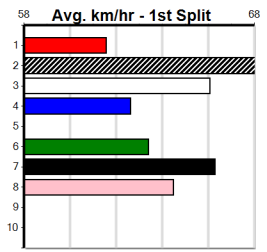

Healesville

MONTROSE IGA LIQUOR (1-3 WINS)

3

11:38AM

(VIC time)

Distance: 350m, Race Type: Tier 3 - Restricted Win, Total Prizemoney: $1,530
1st: $1,000, 2nd: $320, 3rd: $160, 4th: $50

Watchdog Tips: ☐ ☐ ☐ ☐ ☐ ☐ **Bet:** ☐

1

Form	Box	Wgt	Dist	Track	Date	Time	BON	Margin	1st/2nd (Time)	PIR	Checked	Comment	WR	Split 1	S/P	Grade		
ASTON GEIKO [7]																		
BD		Bitch			Oct-21			Sire: ASTON DEE BEE				Dam: ASTON GEISHA			Trainer: David Condon (Devon Meadows)			
Owner(s): R Borda																		
Winning Distances: < 300m (0) 300 - 399m (0) 400 - 499m (1) 500 - 599m (0) 600 - 699m (0) > 700m (0)																		
Winning Weights: 28.2(1)																		
8th (6)	28.5	300	HVL	R2	04-Sep-24	17.31	16.39	13.00	EPITOMIZE (16.42)	S/8				4.26	$89.50	MH		
1st (7)	28.2	425	BEN	R1	11-Sep-24	24.82	24.14	1.00L	SAXON RAIDER (24.89)	S/533				6.85	$10.70	T3-M		
2nd (1)	28.5	450	WBL	R9	16-Sep-24	26.07	25.73	0.50L	BOMB MARVIN (26.04)	M/333				6.91	$18.40	7		
4th (7)	28.6	350	HVL	R4	20-Sep-24	20.02	19.41	4.00L	RUPTURED (19.75)	S/7				6.99	$14.50	7		
6th (1)	28.6	400	GEL	R3	24-Sep-24	23.50	22.50	8.00L	ANACONDA SQUEEZE	S/87				8.97	$18.10	7		
3rd (4)	28.3	400	GEL	R10	01-Oct-24	23.20	22.76	5.50L	AMBANI (22.84)	S/54				8.73	$21.00	7		
8th (2)	28.4	460	GEL	R6	08-Oct-24	26.74	26.12	6.50L	MAD APPAL (26.31)	S/874				6.92	$17.90	X67		
7th (2)	28.3	350	HVL	R5	15-Oct-24	20.03	19.02	5.50L	BANORA POINT (19.66)	M/6				6.86	$31.40	7		
Last 3 wins NOT included above																		
.. .. .																		
.. .. .																		
.. .. .																		

Box History								
Bx	1st	2nd	3rd	4th	5th	6th	7th	8th
1								
2								
3					1			1
4				1				
5					2			
6								1
7	1			1				
8		1			1			1
Prize Best $1860.00								
Starts 20.02(7)-20/9/24								
Trk/Dts 20-1-2-1								
APM 2-0-0-0								
1148								

2

Form	Box	Wgt	Dist	Track	Date	Time	BON	Margin	1st/2nd (Time)	PIR	Checked	Comment	WR	Split 1	S/P	Grade		
WALTZING BLAZE [5]																		
WRBD		Dog			Feb-22			Sire: JS FLAMIN ACE				Dam: MINI FERNANDO			Trainer: Gavin Ithier (Devon Meadows)			
Owner(s): G Ithier																		
Winning Distances: < 300m (0) 300 - 399m (3) 400 - 499m (0) 500 - 599m (0) 600 - 699m (0) > 700m (0)																		
Winning Weights: 31.3(1) 31.8(1) 34.7(1)																		
4th (8)	31.1	300	HVL	R2	19-Sep-24	17.20	16.83	1.5L	SHE CAN DREAM (17.10)	M/1				3.97	$7.00	T3-RW		
1st (5)	31.3	300	HVL	R9	27-Sep-24	16.93	16.87	3.00L	WHATEVER WILLOW (17.14)	M/1				3.88	$2.40	T3-6		
8th (6)	31.2	350	HVL	R8	02-Oct-24	20.46	19.63	7.00L	KYANITE KAZ (19.99)	M/3				6.82	$11.00	5		
6th (8)	31.4	300	HVL	R11	11-Oct-24	17.48	16.95	6.50L	DINOSAUR DEANO (17.06)	M/5				4.00	$3.10	T3-5		
2nd (1)	31.2	300	HVL	R12	18-Oct-24	17.23	16.76	1.25L	OCCIPITAL (17.15)	M/2		SW		3.94	$2.00	T3-5		
8th (5)	30.8	300	HVL	R11	28-Oct-24	17.55	16.85	3.5L	LITTLE WHIP (17.32)	Q/1				4.00	$16.10	5		
6th (8)	30.8	300	HVL	R12	01-Nov-24	17.39	16.82	2.25L	NO MANNERS (17.24)	M/2				3.99	$3.20	T3-5		
7th (1)	31.0	350	HVL	R7	08-Nov-24	20.38	19.58	6.00L	RIVER KING (19.96)	S/1				6.68	$12.10	T3-5		
Last 3 wins NOT included above																		
1st (1) 34.7 300 HVL R1 24-Jan-24 17.05 16.66 2.00L REMO ADALLI (17.18) S/2 . . . . 4.01 $11.20 M																		
1st (2) 31.8 300 HVL R10 14-Jun-24 17.01 16.83 0.50L ZOOM CALL (17.03) M/1 . . . . 3.95 $8.10 T3-7																		
.. .. .																		
.. .. .																		

Box History								
Bx	1st	2nd	3rd	4th	5th	6th	7th	8th
1	1	1						
2	1	2	1					
3		2	1					1
4			1					
5	1							1
6				1				2
7								1
8			1	4		2		
Prize Best $5490.00								
Starts 19.83(1)-13/9/24								
Trk/Dts 28-3-5-4								
APM 6-0-0-1								
2480