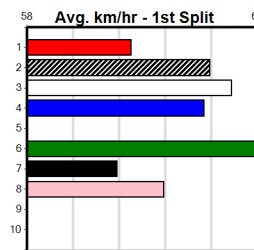

Winning Weights: _____

Box History

MR HUMMER LIMOS (0-1 WIN)

2
11:22AM

Distance: 350m, Race Type: Tier 3 - Restricted Win, Total Prizemoney: \$1,530
1st: \$1,000, 2nd: \$320, 3rd: \$160, 4th: \$50

(VIC time)