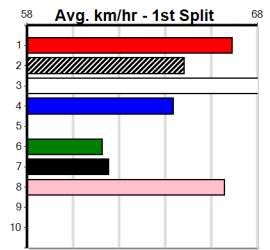

CENTRAL SCAFFOLDS

Distance: 350m, Race Type: Grade 5 T3, Total Prizemoney: $1,530
1st: $1,000, 2nd: $320, 3rd: $160, 4th: $50

Watchdog Tips: [ ] [ ] [ ] [ ] Bet: [ ]

Form Box Wgt Dist Track Date Time BON Margin 1st/2nd (Time) PIR Checked Comment W/R Split 1 S/P Grade

WILD VENUS [5]
BK Bitch May-22 Sire: ASTON DEE BEE Dam: INVICTUS REIGN
Owner(s): BILVIS (SYN), A Gwynne, D Bourke
Trainer: David Bourke (The Basin)
Winning Distances: < 300m (0) 300 - 399m (4) 400 - 499m (0) 500 - 599m (0) 600 - 699m (0) > 700m (0)
Winning Weights: 28.7(1) 28.9(2) 29.2(1)
7th (2) 28.2 515 SAP R11 16-Sep-24 30.70 29.52 13.00 PAW EARNEST (29.84) M/5333 . . . 5.21 $11.40 5
3rd (1) 28.5 460 WGL R8 27-Sep-24 26.23 25.65 8.50L IRON ATLAS (25.65) S/222 . . . 6.65 $22.50 X45
8th (3) 28.6 405 COO R22 04-Oct-24 24.22 23.16 14.00 TANK ENGINE (23.30) . . . $5.00 NG
6th (7) 29.3 405 COO R4 07-Oct-24 24.28 22.99 15.00 POCKET POINT (23.27) . . . $4.40 4
7th (2) 29.2 350 HVL R8 13-Oct-24 19.59 19.03 7.00L BALLAN BRUMBY (19.11) S/6 . . . 6.66 $57.10 X45
3rd (6) 29.4 350 HVL R10 20-Oct-24 19.48 19.25 3.5L SICK AND TIRED (19.25) Q/3 . . . 6.62 $62.50 FFA
5th (8) 29.4 350 HVL R6 27-Oct-24 19.46 19.12 4.75L MIKE ANGELO ZEAL (19.14) M/4 . . . 6.58 $25.90 X34
3rd (1) 29.5 350 HVL R5 17-Nov-24 19.88 19.04 0.50L RAGING COOPER (19.84) S/3 . . . 6.62 $1.40 5
Last 3 wins NOT included above
1st (1) 28.7 350 HVL R5 19-Jul-24 19.56 18.99 0.75L ANOKE (19.60) M/2 . . . 6.64 $3.30 X67
1st (1) 28.9 350 HVL R5 26-Jul-24 19.57 19.57 0.75L MY BOY TED (19.62) S/6 . . . V3 6.80 $1.50 T3-RW
1st (4) 28.9 350 HVL R10 30-Jul-24 19.59 19.56 1.5L IF HE COULD (19.69) S/6 . . . 6.72 $2.80 T3-6

CATCH SOME RAYS [5]
BK Dog May-22 Sire: AUSSIE INFRARED Dam: QUICK PAWS
Owner(s): DODGE N BOOKS (SYN), J Booker, R Aurisch, K Morrison
Trainer: Justin Booker (Kilmany)
Winning Distances: < 300m (0) 300 - 399m (3) 400 - 499m (1) 500 - 599m (0) 600 - 699m (0) > 700m (0)
Winning Weights: 33.1(1) 33.5(1) 33.6(2)
6th (6) 33.2 350 HVL R8 04-Sep-24 19.45 19.17 3.25L FOR PETE'S SAKE (19.23) M/6 . . . 6.73 $40.20 X34
4th (4) 33.2 350 HVL R6 08-Sep-24 19.39 18.95 3.75L STIFLER (19.13) S/6 . . . 6.70 $19.60 RWH
5th (4) 33.1 400 WGL R12 17-Sep-24 23.02 22.38 3.00L KELLY JANE (22.82) M/65 . . . SW 8.61 $13.50 5
2nd (4) 33.3 460 WGL R7 27-Sep-24 25.86 25.65 0.25L CAPRICORN ONE (25.84) M/111 . . . 6.46 $6.30 RW
5th (3) 33.1 435 SLE R11 02-Oct-24 25.02 24.44 8.50L POT OF GOLD (24.45) S/755 . . . 5.46 $6.20 5
5th (5) 33.2 460 WGL R8 11-Oct-24 26.59 25.95 9.50L NO MORE GAMES (25.95) M/555 . . . 6.69 $10.10 X45
6th (5) 32.9 350 HVL R9 20-Oct-24 20.12 19.25 9.00L DEROGATIVE (19.51) M/8 . . . 6.82 $12.80 5H
7th (6) 33.0 460 GEL R7 25-Oct-24 26.64 25.63 12.00 DESCRIPTION (25.87) M/666 . . . 6.76 $70.00 SH
Last 3 wins NOT included above
1st (2) 33.5 395 TRA R9 13-May-24 22.54 22.53 2.00L DR. NARNIA (22.67) S/321 . . . 3.87 $2.60 7
1st (3) 33.6 395 TRA R9 20-May-24 22.29 22.21 4.50L DUNDEE RAIDER (22.60) M/211 . . . 3.81 $3.50 T3-6
1st (3) 33.1 350 HVL R9 31-Jul-24 19.47 19.20 1.5L TOP SPEED GEAR (19.57) M/4 . . . 6.66 $4.90 5