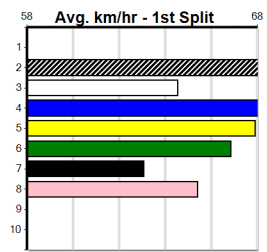

RSN GREY AREAS - WEDNESDAY & FRIDAY

Distance: 300m, Race Type: Grade 5 T3, Total Prizemoney: $1,530
1st: $1,000, 2nd: $320, 3rd: $160, 4th: $50

Watchdog Tips:

Bet:

Form Box Wgt Dist Track Date Time BON Margin 1st/2nd (Time) PIR Checked Comment W/R Split 1 S/P Grade

TAILS OF JONNY [5]
BK Dog Jan-22 Sire: HOUDINI BOY Dam: HELEN'S TEDDY
Owner(s): D Furey
Trainer: Donna Furey (Pearcedale)
Winning Distances: < 300m (0) 300 - 399m (3) 400 - 499m (0) 500 - 599m (0) 600 - 699m (0) > 700m (0)
Winning Weights: 33.0(1) 33.1(2)
Box History table and Prize Best Starts Trk/Dts APM

ASSUME KEALY [5]
BK Bitch Jan-19 Sire: ZOLTINA'S LEGACY Dam: ZOE
Owner(s): D Dawson
Trainer: Dale Dawson (Preston)
Winning Distances: < 300m (0) 300 - 399m (15) 400 - 499m (2) 500 - 599m (0) 600 - 699m (0) > 700m (0)
Winning Weights: 30.1(2) 30.2(1) 30.3(3) 30.4(1) 30.5(1) 30.6(1) 30.7(1) 30.8(3) 30.9(3) 31.0(1)
Box History table and Prize Best Starts Trk/Dts APM

SHE CAN DREAM [5]
BK Bitch Apr-21 Sire: FABREGAS Dam: CARELESS COOKIE
Owner(s): O Cartechini
Trainer: Elaine Cartechini (Hallam)
Winning Distances: < 300m (0) 300 - 399m (3) 400 - 499m (0) 500 - 599m (0) 600 - 699m (0) > 700m (0)
Winning Weights: 24.5(1) 24.8(1) 25.5(1)
Box History table and Prize Best Starts Trk/Dts APM

FIDDLES [5]
BK Dog Oct-21 Sire: ALLEN DEED Dam: PENELOPES CRUZ
Owner(s): R Ellul
Trainer: Paul Ellul (Noble Park North)
Winning Distances: < 300m (0) 300 - 399m (7) 400 - 499m (0) 500 - 599m (0) 600 - 699m (0) > 700m (0)
Winning Weights: 29.6(2) 29.7(1) 29.8(1) 30.4(1) 30.6(2)
Box History table and Prize Best Starts Trk/Dts APM

NOT FORGIVEN [5]
BK Bitch Jan-22 Sire: MEPUNGA BLAZER Dam: TROUBLE BREWING
Owner(s): D Schwarz
Trainer: David Schwarz (Dallas)
Winning Distances: < 300m (0) 300 - 399m (4) 400 - 499m (1) 500 - 599m (0) 600 - 699m (0) > 700m (0)
Winning Weights: 27.7(1) 28.1(1) 28.3(1) 28.6(2)
Box History table and Prize Best Starts Trk/Dts APM