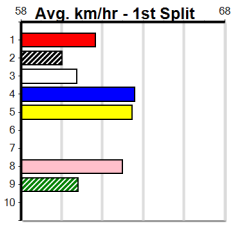

Bendigo

RSN GREY AREAS - WEDNESDAY & FRID

Distance: 425m, Race Type: Maiden, Total Prizemoney: $2,535
1st: $1,680, 2nd: $520, 3rd: $260, 4th: $75

1

3:03PM

(VIC time)

BLACK FALCON (1) has turned in two strong performances to date and he is drawn to settle closer than normal. ASTON ACTION (5) has shown early speed in his two runs to date and he should be in the mix again.

Watchdog Tips: **1** **5** **2** **7** **Bet:** Box Quinella 1,2,5 ($10 for 333.33%)