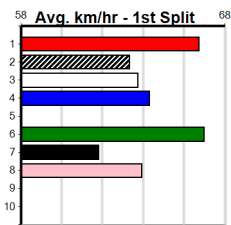

BENDIGO ADVERTISER (2-3 WINS)

Distance: 425m, Race Type: Restricted Win, Total Prizemoney: $2,925
1st: $1,950, 2nd: $600, 3rd: $300, 4th: $75

9
5:47PM
(VIC time)

RUSSIAN RACCOON (6) resumes from a spell and she recently sizzled in a trial here. ARI GOLD (8) caught the eye here last time and he is drawn to get all the breaks this time around. ATLAS ALIEN (7) is improving all the time.

Watchdog Tips: **6** **8** **7** **1** **Bet:** **Win 6**