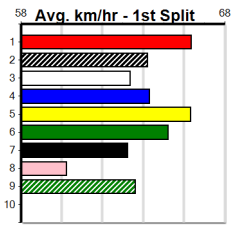

AVARD CIVIL

Distance: 500m, Race Type: Mixed 4/5, Total Prizemoney: $3,875
1st: $2,600, 2nd: $800, 3rd: $400, 4th: $75

Watchdog Tips: 1 4 5 3 **Bet:** Box Quinella 1,4,5 ($10 for 333.33%)

TAMMY MCIVOR (1) is far better than her past three runs and she is drawn to make every post a winner. STITCH AND SHOUT (4) was brilliant at Sandown and he will pressure the red from the outset. DON'T TELL SHELL (5) can cause an upset.