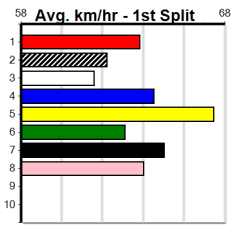

Watchdog Tips:

6

3

1

8

Bet:

Win 6

Form	Box	Weight	Dist	Track	Date	Time	BON	Margin	1st/2nd (Time)	PIR	Checked	Comment	W/R	Split 1	S/P	Grade																																																																					
1 OUR REGARDS (SA)[5] <i>Shows promise, drawn to get the breaks, threat</i>																																																																																					
BK	D	Mar-22 AUSSIE INFRARED			SCOTT SOMETHING			\$4.00																																																																													
Trainer: Julia Creed (Graytown)																																																																																					
1st	(1)	30.9	350	HVL	R8	27-Oct-24	19.27	19.12	0.25LKISAUNI (19.28)	S/3	.	SW	.	6.52	\$3.20	5F																																																																					
4th	(8)	30.3	400	GEL	R10	02-Nov-24	22.84	22.24	6.50LMICHALIS (22.41)	M/44	.	.	.	8.62	\$1.60	5H																																																																					
5th	(3)	30.2	400	GEL	R12	08-Nov-24	23.10	22.39	5.50LCOOL NATURE (22.75)	M/55	.	.	.	8.81	\$2.70	5																																																																					
2nd	(1)	30.5	390	SHP	R4	18-Nov-24	22.03	21.87	2.50LSTORM SENSATION (21.87)	M/22	.	.	.	8.31	\$1.70	X45																																																																					
Owner(s): P Stephens																																																																																					
<table border="1" style="float: right;"> <thead> <tr><th colspan="8">Winning Boxes</th></tr> <tr><th>1</th><th>2</th><th>3</th><th>4</th><th>5</th><th>6</th><th>7</th><th>8</th></tr> </thead> <tbody> <tr><td>1</td><td>1</td><td></td><td>3</td><td></td><td></td><td></td><td></td></tr> <tr><td>Prize</td><td colspan="7">Best</td><td>\$11,820.00</td></tr> <tr><td>Best</td><td colspan="7"></td><td>23.99</td></tr> <tr><td>Starts</td><td colspan="7"></td><td>12-5-3-0</td></tr> <tr><td>Trk/Dst</td><td colspan="7"></td><td>3-0-1-0</td></tr> <tr><td>APM</td><td colspan="7"></td><td>\$9333</td></tr> </tbody> </table>																	Winning Boxes								1	2	3	4	5	6	7	8	1	1		3					Prize	Best							\$11,820.00	Best								23.99	Starts								12-5-3-0	Trk/Dst								3-0-1-0	APM								\$9333
Winning Boxes																																																																																					
1	2	3	4	5	6	7	8																																																																														
1	1		3																																																																																		
Prize	Best							\$11,820.00																																																																													
Best								23.99																																																																													
Starts								12-5-3-0																																																																													
Trk/Dst								3-0-1-0																																																																													
APM								\$9333																																																																													
2 BLUE TICK NELSON [4] <i>*** SCRATCHED ***</i>																																																																																					
BK	D	Apr-21 COLLISION			ZARA'S ENTITY			\$26.00																																																																													
Trainer: Julie Chilcott (Heathcote)																																																																																					
2nd	(8)	32.1	450	SHP	R8	17-Oct-24	25.75	25.57	1.5LBROOMBRAE TOMMY (25.65)	M/542	.	SW	.	6.71	\$3.90	T3-5																																																																					
1st	(4)	31.6	425	BEN	R11	25-Oct-24	24.20	23.88	0.25LGOLDEN LADY (24.22)	M/422	.	.	.	6.67	\$11.10	5																																																																					
6th	(5)	32.1	390	BAL	R3	13-Nov-24	22.72	22.11	7.00LTURBO GEORGE (22.24)	M/56	.	.	.	8.60	\$22.80	5																																																																					
2nd	(6)	32.2	410	HOR	R11	19-Nov-24	23.53	23.16	2.75LRUBY'S SHOW (23.35)	M/43	.	.	.	10.50	\$7.30	5																																																																					
Owner(s): J Chilcott																																																																																					
<table border="1" style="float: right;"> <thead> <tr><th colspan="8">Winning Boxes</th></tr> <tr><th>1</th><th>2</th><th>3</th><th>4</th><th>5</th><th>6</th><th>7</th><th>8</th></tr> </thead> <tbody> <tr><td>2</td><td>1</td><td>1</td><td></td><td>1</td><td></td><td></td><td>3</td></tr> <tr><td>Prize</td><td colspan="7">Best</td><td>\$22,595.00</td></tr> <tr><td>Best</td><td colspan="7"></td><td>23.67</td></tr> <tr><td>Starts</td><td colspan="7"></td><td>53-8-7-10</td></tr> <tr><td>Trk/Dst</td><td colspan="7"></td><td>19-4-0-4</td></tr> <tr><td>APM</td><td colspan="7"></td><td>\$4578</td></tr> </tbody> </table>																	Winning Boxes								1	2	3	4	5	6	7	8	2	1	1		1			3	Prize	Best							\$22,595.00	Best								23.67	Starts								53-8-7-10	Trk/Dst								19-4-0-4	APM								\$4578
Winning Boxes																																																																																					
1	2	3	4	5	6	7	8																																																																														
2	1	1		1			3																																																																														
Prize	Best							\$22,595.00																																																																													
Best								23.67																																																																													
Starts								53-8-7-10																																																																													
Trk/Dst								19-4-0-4																																																																													
APM								\$4578																																																																													
3 SHINY INK [5] <i>Powerful type, can find the rail early, danger</i>																																																																																					
BK	D	Jun-21 SHIMA SHINE			SLINKY INKY			\$7.50																																																																													
Trainer: James Shaw (Seymour)																																																																																					
3rd	(2)	31.9	600	MEA	R6	26-Oct-24	35.41	34.60	1.00LDASHER BALE (35.34)	M/3222	.	.	.	9.30	\$3.10	5																																																																					
8th	(7)	32.0	595	SAP	R6	02-Nov-24	35.03	34.41	9.00LSHAKE IT OFF (34.41)	M/8888	.	.	.	9.67	\$11.00	X45																																																																					
2nd	(5)	32.2	515	SAN	R6	07-Nov-24	29.68	28.99	1.5LBERN BY (29.59)	M/2222	.	.	.	5.13	\$6.70	5																																																																					
6th	(6)	32.3	525	MEA	R6	16-Nov-24	30.66	29.66	10.00LHI THERE FRANK (29.98)	S/7566	.	.	.	5.21	\$46.50	X45																																																																					
Owner(s): M Haines																																																																																					
<table border="1" style="float: right;"> <thead> <tr><th colspan="8">Winning Boxes</th></tr> <tr><th>1</th><th>2</th><th>3</th><th>4</th><th>5</th><th>6</th><th>7</th><th>8</th></tr> </thead> <tbody> <tr><td>3</td><td>1</td><td></td><td></td><td></td><td></td><td>2</td><td>1</td></tr> <tr><td>Prize</td><td colspan="7">Best</td><td>\$25,515.00</td></tr> <tr><td>Best</td><td colspan="7"></td><td>24.68</td></tr> <tr><td>Starts</td><td colspan="7"></td><td>43-7-6-7</td></tr> <tr><td>Trk/Dst</td><td colspan="7"></td><td>1-0-0-0</td></tr> <tr><td>APM</td><td colspan="7"></td><td>\$12007</td></tr> </tbody> </table>																	Winning Boxes								1	2	3	4	5	6	7	8	3	1					2	1	Prize	Best							\$25,515.00	Best								24.68	Starts								43-7-6-7	Trk/Dst								1-0-0-0	APM								\$12007
Winning Boxes																																																																																					
1	2	3	4	5	6	7	8																																																																														
3	1					2	1																																																																														
Prize	Best							\$25,515.00																																																																													
Best								24.68																																																																													
Starts								43-7-6-7																																																																													
Trk/Dst								1-0-0-0																																																																													
APM								\$12007																																																																													
4 BIG TIMBER [4] <i>Form has tapered off, may need it easier, tested</i>																																																																																					
BK	D	Aug-21 ORSON ALLEN			ZIPPING POPPY			\$16.00																																																																													
Trainer: Rachael Brown (Spring Gully)																																																																																					
6th	(4)	32.6	450	SHP	R6	01-Nov-24	25.63	25.11	7.50LRIENDO (25.11)	M/655	.	.	.	6.75	\$34.40	X45																																																																					
6th	(1)	32.6	425	BEN	R8	08-Nov-24	24.25	23.76	6.50LPOWER OUT (23.81)	M/546	.	.	.	6.73	\$9.00	X45																																																																					
4th	(7)	32.6	410	HOR	R6	12-Nov-24	23.48	22.95	7.00LMIGHTY QUINN (23.01)	M/44	.	.	.	10.62	\$14.60	X45																																																																					
2nd	(6)	32.5	410	HOR	R9	19-Nov-24	23.46	23.16	3.75LDON'T TELL SHELL (23.20)	M/33	.	.	.	10.56	\$10.80	5																																																																					
Owner(s): Eye Candy (SYN), C Wiik, K Gorman																																																																																					
<table border="1" style="float: right;"> <thead> <tr><th colspan="8">Winning Boxes</th></tr> <tr><th>1</th><th>2</th><th>3</th><th>4</th><th>5</th><th>6</th><th>7</th><th>8</th></tr> </thead> <tbody> <tr><td>2</td><td>5</td><td>1</td><td>3</td><td></td><td></td><td>1</td><td>3</td></tr> <tr><td>Prize</td><td colspan="7">Best</td><td>\$40,125.00</td></tr> <tr><td>Best</td><td colspan="7"></td><td>24.01</td></tr> <tr><td>Starts</td><td colspan="7"></td><td>85-15-17-8</td></tr> <tr><td>Trk/Dst</td><td colspan="7"></td><td>3-1-0-0</td></tr> <tr><td>APM</td><td colspan="7"></td><td>\$10770</td></tr> </tbody> </table>																	Winning Boxes								1	2	3	4	5	6	7	8	2	5	1	3			1	3	Prize	Best							\$40,125.00	Best								24.01	Starts								85-15-17-8	Trk/Dst								3-1-0-0	APM								\$10770
Winning Boxes																																																																																					
1	2	3	4	5	6	7	8																																																																														
2	5	1	3			1	3																																																																														
Prize	Best							\$40,125.00																																																																													
Best								24.01																																																																													
Starts								85-15-17-8																																																																													
Trk/Dst								3-1-0-0																																																																													
APM								\$10770																																																																													
5 *** VACANT BOX ***																																																																																					
Trainer: Owner(s):																																																																																					
6 SHEEZEL (QLD)[5] <i>Enormous since moving to Victoria, take stopping</i>																																																																																					
BKW	D	Mar-22 BEAST UNLEASHED			ISLA'S STYLE			\$1.90																																																																													
Trainer: Mario Briganti (Pearcedale)																																																																																					
3rd	(1)	37.0	400	GEL	R8	25-Oct-24	22.94	22.53	6.00LPOWER OUT (22.53)	M/24	.	.	W	8.42	\$8.40	SF																																																																					
1st	(6)	37.3	460	WGL	R7	04-Nov-24	25.94	25.64	0.50LPLAY THE VICTIM (25.96)	Q/111	.	.	.	6.39	\$1.90	5H																																																																					
1st	(5)	36.9	460	WGL	R6	12-Nov-24	25.65	25.65	2.25LPLAY THE VICTIM (25.80)	M/111	.	.	.	6.39	\$3.10	5F																																																																					
1st	(2)	37.2	300	HVL	R10	17-Nov-24	16.66	16.66	3.25LSUMMER KOBIE (16.87)	Q/1	.	SW	.	3.91	\$1.30	5																																																																					
Owner(s): B Kline																																																																																					
<table border="1" style="float: right;"> <thead> <tr><th colspan="8">Winning Boxes</th></tr> <tr><th>1</th><th>2</th><th>3</th><th>4</th><th>5</th><th>6</th><th>7</th><th>8</th></tr> </thead> <tbody> <tr><td>2</td><td>5</td><td>1</td><td>2</td><td>1</td><td>3</td><td>1</td><td>2</td></tr> <tr><td>Prize</td><td colspan="7">Best</td><td>\$54,195.00</td></tr> <tr><td>Best</td><td colspan="7"></td><td>23.79</td></tr> <tr><td>Starts</td><td colspan="7"></td><td>55-17-10-14</td></tr> <tr><td>Trk/Dst</td><td colspan="7"></td><td>1-0-1-0</td></tr> <tr><td>APM</td><td colspan="7"></td><td>\$27158</td></tr> </tbody> </table>																	Winning Boxes								1	2	3	4	5	6	7	8	2	5	1	2	1	3	1	2	Prize	Best							\$54,195.00	Best								23.79	Starts								55-17-10-14	Trk/Dst								1-0-1-0	APM								\$27158
Winning Boxes																																																																																					
1	2	3	4	5	6	7	8																																																																														
2	5	1	2	1	3	1	2																																																																														
Prize	Best							\$54,195.00																																																																													
Best								23.79																																																																													
Starts								55-17-10-14																																																																													
Trk/Dst								1-0-1-0																																																																													
APM								\$27158																																																																													
7 CAPTAIN STEVIE (SA)[5] <i>*** SCRATCHED ***</i>																																																																																					
BK	D	Sep-22 FERAL FRANKY			SWEET ON ME			\$6.50																																																																													
Trainer: Chris Reynolds (Little River)																																																																																					
1st	(4)	28.9	400	WGL	R9	22-Oct-24	22.99	22.73	1.5LSWEET CANNELLONI (23.08)	Q/11	.	.	.	8.26	\$2.50	6G																																																																					
2nd	(1)	29.0	390	BAL	R13	30-Oct-24	22.39	21.83	0.10LHUNTER RIOT (22.38)	Q/11	.	.	.	8.30	\$6.50	5																																																																					
1st	(3)	29.0	390	BAL	R13	06-Nov-24	22.17	21.76	1.5LMYRNIONG STORM (22.26)	M/11	.	.	.	8.25	\$16.00	5																																																																					
3rd	(3)	29.0	425	BEN	R3	15-Nov-24	24.47	23.97	7.50LTHIRTY SECONDS (23.97)	M/223	.	.	.	6.53	\$3.30	RWH																																																																					
Owner(s): The Nineofus (SYN), D Peckham, G Siney, B Schurgott, G Sterzl																																																																																					
<table border="1" style="float: right;"> <thead> <tr><th colspan="8">Winning Boxes</th></tr> <tr><th>1</th><th>2</th><th>3</th><th>4</th><th>5</th><th>6</th><th>7</th><th>8</th></tr> </thead> <tbody> <tr><td>1</td><td>2</td><td>1</td><td></td><td></td><td></td><td></td><td></td></tr> <tr><td>Prize</td><td colspan="7">Best</td><td>\$9,695.00</td></tr> <tr><td>Best</td><td colspan="7"></td><td>24.47</td></tr> <tr><td>Starts</td><td colspan="7"></td><td>11-4-2-3</td></tr> <tr><td>Trk/Dst</td><td colspan="7"></td><td>1-0-0-1</td></tr> <tr><td>APM</td><td colspan="7"></td><td>\$8026</td></tr> </tbody> </table>																	Winning Boxes								1	2	3	4	5	6	7	8	1	2	1						Prize	Best							\$9,695.00	Best								24.47	Starts								11-4-2-3	Trk/Dst								1-0-0-1	APM								\$8026
Winning Boxes																																																																																					
1	2	3	4	5	6	7	8																																																																														
1	2	1																																																																																			
Prize	Best							\$9,695.00																																																																													
Best								24.47																																																																													
Starts								11-4-2-3																																																																													
Trk/Dst								1-0-0-1																																																																													
APM								\$8026																																																																													
8 NO MORE ISSUES [4] <i>Good record here, wide draw suits, value runner</i>																																																																																					
F	B	Sep-20 HOSTILE			QUICK SUCCESSION			\$12.00																																																																													
Trainer: Justin Perkins (Romsey)																																																																																					
5th	(1)	28.4	300	HVL	R12	22-Sep-24	16.92	16.59	4.25LSAILPLANE (16.63)	M/5	.	.	.	4.03	\$33.70	5																																																																					
7th	(2)	28.0	350	HVL	R8	29-Sep-24	19.65	19.20	6.00LSONIC DIESEL (19.26)	M/5	.	.	.	6.61	\$114.90	5																																																																					
1st	(2)	27.8	390	SHP	R4	28-Oct-24	22.13	21.85	3.25LCAUSING RUBBLE (22.34)	Q/11	.	.	.	8.46	\$6.50	5																																																																					
4th	(8)	27.9	400	WGL	R9	08-Nov-24	22.89	22.38	7.00LLIGHTNING RANGE (22.43)	M/44	.	.	.	8.43	\$16.00	X45																																																																					
Owner(s): M Meyer																																																																																					
<table border="1" style="float: right;"> <thead> <tr><th colspan="8">Winning Boxes</th></tr> <tr><th>1</th><th>2</th><th>3</th><th>4</th><th>5</th><th>6</th><th>7</th><th>8</th></tr> </thead> <tbody> <tr><td>2</td><td>2</td><td>2</td><td>1</td><td>1</td><td>1</td><td>1</td><td>3</td></tr> <tr><td>Prize</td><td colspan="7">Best</td><td>\$33,270.00</td></tr> <tr><td>Best</td><td colspan="7"></td><td>23.96</td></tr> <tr><td>Starts</td><td colspan="7"></td><td>76-13-9-15</td></tr> <tr><td>Trk/Dst</td><td colspan="7"></td><td>27-5-3-6</td></tr> <tr><td>APM</td><td colspan="7"></td><td>\$5666</td></tr> </tbody> </table>																	Winning Boxes								1	2	3	4	5	6	7	8	2	2	2	1	1	1	1	3	Prize	Best							\$33,270.00	Best								23.96	Starts								76-13-9-15	Trk/Dst								27-5-3-6	APM								\$5666
Winning Boxes																																																																																					
1	2	3	4	5	6	7	8																																																																														
2	2	2	1	1	1	1	3																																																																														
Prize	Best							\$33,270.00																																																																													
Best								23.96																																																																													
Starts								76-13-9-15																																																																													
Trk/Dst								27-5-3-6																																																																													
APM								\$5666																																																																													
9 *** NO RESERVE ***																																																																																					
Trainer: Owner(s):																																																																																					
10 *** NO RESERVE ***																																																																																					
Trainer: Owner(s):																																																																																					