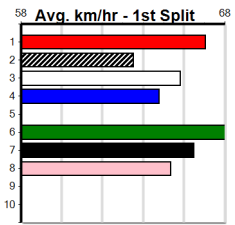

10 * NO RESERVE *****

Trainer:
Owner(s):

1	2	3	4	5	6	7	8

Bendigo

MANNINGS GREYHOUND COMPLEX

Distance: 425m, Race Type: Mixed 4/5, Total Prizemoney: \$3,360
1st: \$2,250, 2nd: \$690, 3rd: \$345, 4th: \$75

5

4:27PM