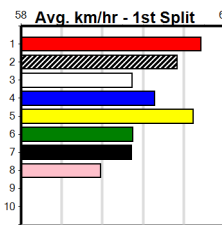

Bendigo

HIP POCKET BENDIGO

Distance: 425m, Race Type: Grade 5, Total Prizemoney: $2,925
1st: $1,950, 2nd: $600, 3rd: $300, 4th: $75

4

4:11PM

(VIC time)

TONIC'S GIRL (1) has a good record here and she has shown a return to form in her past two runs.
HAPPY BUDDHA (5) has impressive early speed and he will continue to get stronger with more racing.
WHIPSTICK SERENA (4) has been placed in both runs here

Watchdog Tips:

1

5

4

7

Bet:

Win 1

Form Box Weight Dist Track Date Time BON Margin 1st/2nd (Time) PIR Checked Comment W/R Split 1 S/P Grade

1 TONIC'S GIRL [5] *Handy efforts in her past two, drawn to lead, yes*
BK B Feb-21 MY REDEEMER **GUNAI GOSSIP** **$3.40**

Trainer: George Kantzidis (Woodstock)

5th (8)	26.0	390	SHP	R11	17-Oct-24	22.69	22.22	3.5L	MILLIE (22.44)	M/55	.	.	.	8.69	$6.60	T3-5
7th (3)	26.2	350	HVL	R6	25-Oct-24	20.29	19.78	7.50L	DOWN SOUTH GIRL (19.78)	Q/2	.	.	.	6.67	$31.30	T3-5
2nd (1)	26.8	390	SHP	R12	07-Nov-24	22.36	22.26	0.75L	FULL GLAMOUR (22.31)	M/11	.	.	.	8.38	$4.10	T3-5
3rd (2)	26.6	390	SHP	R12	16-Nov-24	22.34	22.01	4.50L	GUNAI JEDI (22.04)	M/23	.	.	.	8.59	$2.00	5

Owner(s): Wife Fund (SYN), L Jovanovski, B Petkovski

Winning Boxes

1	2	3	4	5	6	7	8
1	1	2	1	1	3	2	
Prize	$23,230.00						
Best	23.90						
Starts	67-11-10-7						
Trk/Dst	22-2-4-2						
APM	$4763						

2 HOLTORF BALE (NSW)[5] *Capable but prefer drawn out wide, prefer others*
BK D Nov-20 DYNA VILLA **DYNA NINA** **$8.00**

Trainer: Luke Harris (Devon Meadows)

3rd (4)	33.1	400	WGL	R4	29-Oct-24	22.98	22.29	2.50L	TOMMY FROM MARS (22.82)	M/34	.	.	.	8.44	$3.40	5NP
7th (7)	32.7	400	GEL	R4	02-Nov-24	23.03	22.24	8.00L	BLACKPOOL SLADE (22.47)	M/77	.	.	W	8.67	$21.90	X45
6th (4)	33.0	400	WGL	R3	12-Nov-24	23.19	22.37	7.50L	LACACIA ROCKET (22.68)	M/75	.	.	.	8.82	$21.10	5
5th (5)	33.0	400	GEL	R5	15-Nov-24	23.04	22.35	10.00L	YAMGATA BALE (22.35)	M/46	.	.	.	8.42	$31.10	5

Owner(s): L Harris

Winning Boxes

1	2	3	4	5	6	7	8
1	2	3	4	4	1	1	4
Prize	$39,460.63						
Best	24.08						
Starts	89-20-7-10						
Trk/Dst	2-1-0-0						
APM	$10116						

3 MR. PRESIDENT [5] *Placed in two of three here, place hope again*
BK D May-22 ZIPPING GARTH **DREAMY EYES** **$7.50**

Trainer: Ronald Kenworthy (Spring Gully)

7th (3)	33.8	460	GEL	R2	18-Oct-24	26.85	26.00	10.00L	PAW GRADY (26.18)	S/887	.	.	.	7.03	$84.40	RWH
3rd (6)	34.7	450	SHP	R8	24-Oct-24	25.72	25.59	2.00L	MIST FRED (25.59)	M/845	.	.	.	6.86	$5.20	5
1st (3)	34.6	500	BEN	R8	29-Oct-24	28.36	28.36	0.50L	TUDOR PEAK (28.38)	S/421	.	.	SW	6.73	$4.10	5
4th (8)	34.5	450	SHP	R8	18-Nov-24	25.51	24.93	4.00L	BEAUTY BEAST (25.24)	Q/224	.	.	.	6.64	$12.10	5

Owner(s): Eye Candy (SYN), C Wilk, K Gorman

Winning Boxes

1	2	3	4	5	6	7	8
2	2						
Prize	$9,872.14						
Best	24.29						
Starts	37-4-4-6						
Trk/Dst	3-0-1-1						
APM	$3637