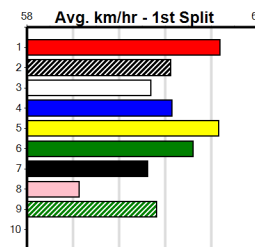

AVARD CIVIL

Distance: 500m, Race Type: Mixed 4/5, Total Prizemoney: $3,875
1st: $2,600, 2nd: $800, 3rd: $400, 4th: $75

TAMMY MCIVOR (1) is far better than her past three runs and she is drawn to make every post a winner. STITCH AND SHOUT (4) was brilliant at Sandown and he will pressure the red from the outset. DON'T TELL SHELL (5) can cause an upset.

Watchdog Tips: 1 4 5 3 Bet: Box Quinella 1,4,5 ($10 for 333.33%)

Form Box Wgt Dist Track Date Time BON Margin 1st/2nd (Time) PIR Checked Comment W/R Split 1 S/P Grade
TAMMY MCIVOR [5] Better than her past three runs, can atone, yes $3.40
RF Bitch May-22 Sire: FERAL FRANKY Dam: MCIVOR VERNA Trainer: Barry Priest (Junortoun)
Winning Distances: < 300m (0) 300 - 399m (0) 400 - 499m (2) 500 - 599m (2) 600 - 699m (0) > 700m (0)
Winning Weights: 29.0(2) 29.6(1) 29.7(1)
7th (2) 29.7 600 MEA R7 03-Aug-24 35.42 34.28 14.00 KING OWEN (34.51) M/5547 . . . 9.22 $7.50 X45
1st (4) 29.6 450 SHP R6 07-Oct-24 25.40 25.40 4.25L ZADIE (25.68) M/221 . . . 6.57 $3.90 5
4th (6) 29.9 450 SHP R8 14-Oct-24 25.40 25.13 2.00L MASTER PABLO (25.28) M/354 . . . 6.60 $11.30 X45
4th (7) 29.8 525 MEA R10 19-Oct-24 30.40 29.71 10.00 CANYA NITRATE (29.71) S/5544 . . . 5.20 $7.80 5
2nd (4) 29.7 525 MEA R11 26-Oct-24 29.97 29.65 0.75L BARBIE ZEAL (29.93) M/3222 . . . 5.14 $8.60 5
7th (4) 29.2 515 SAN R5 31-Oct-24 30.03 28.97 10.00 GRAND TOURER (29.35) M/7888 . . SW . 5.20 $33.70 S
4th (5) 29.3 525 MEA R11 09-Nov-24 30.32 29.52 2.50L SHAYNA BALE (30.16) M/2344 . . . 5.12 $5.80 5H
6th (6) 29.3 525 MEA R11 16-Nov-24 30.50 29.66 7.00L WILLA BALE (30.04) S/6887 . . . 5.26 $5.40 5
Last 3 wins NOT included above
1st (1) 29.0 525 MEP R1 17-Apr-24 29.95 29.95 3.75L RASHID (30.21) Q/1111 . . SW . 5.12 $2.00 M
1st (6) 29.0 485 HOR R4 07-May-24 27.15 27.15 7.00L JED'S MEMORY (27.63) Q/111 . . SW . 6.58 $2.90 X67
1st (1) 29.7 525 MEP R11 10-Jul-24 30.27 30.00 3.75L RAVEN PETER (30.52) M/2111 . . . 5.19 $1.80 X67H

CONFISCATE [4] Talented but needs things his own way, place $6.00
F Dog Oct-21 Sire: ALLEN DEED Dam: PENELOPES CRUZN Trainer: Jake Loverso (Little River)
Winning Distances: < 300m (0) 300 - 399m (0) 400 - 499m (1) 500 - 599m (4) 600 - 699m (1) > 700m (0)
Winning Weights: 29.4(1) 29.9(1) 30.0(1) 30.6(3)
7th (2) 30.5 460 GEL R8 03-May-24 26.17 25.71 6.00L SHIMA LITE (25.77) M/576 . . . 6.81 $13.30 X45
4th (2) 30.5 515 SAP R8 20-May-24 29.97 29.40 8.50L PEAKY JOE (29.40) M/4443 . . . 5.18 $8.10 X45
6th (7) 31.0 525 MEA R4 21-Sep-24 31.19 29.88 13.00 TOKYO HEIST (30.29) M/8776 . . . 5.28 $16.00 5
8th (6) 31.1 515 SAN R9 10-Oct-24 30.45 29.13 16.00 VAN WYCK (29.39) S/8788 . . . 5.30 $34.70 5
2nd (3) 30.6 545 BAL R8 24-Oct-24 31.09 31.08 0.50L ASTON GAGA (31.08) Q/2211 . . SW . 6.64 $3.90 5
5th (1) 30.5 525 MEP R8 30-Oct-24 30.92 29.86 9.50L BALLAN BRUMBY (30.29) M/6666 . . SW . 5.30 $2.10 X45
1st (2) 30.0 595 SAP R8 11-Nov-24 34.59 34.54 4.50L DASHER BALE (34.90) M/2211 . . . 9.50 $10.90 5
6th (5) 30.2 600 MEA R7 16-Nov-24 35.17 34.57 9.00L GROOVEBIRD (34.57) M/7746 . . . 9.33 $14.30 X45
Last 3 wins NOT included above
1st (1) 30.6 525 MEP R2 13-Dec-23 29.71 29.71 4.50L WINCEY BALE (30.02) Q/1111 . . SW . 5.04 $1.50 X67H
1st (7) 30.6 500 BEN R5 12-Jan-24 28.04 27.78 0.05L HOLLY WRECK (28.04) M/421 . . . 6.61 $4.70 5H
1st (6) 30.6 600 MEA R4 30-Mar-24 34.95 34.35 0.025 ZIPPING OSTI (34.95) M/4422 . . . 9.20 $4.90 5