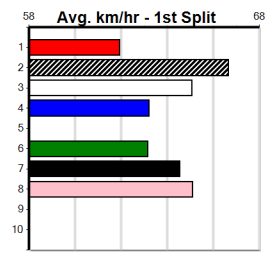

Bendigo
12
6:50PM
(VIC time)

SPORTSBET GREEN TICKS

Distance: 425m, Race Type: Grade 5, Total Prizemoney: $2,925
1st: $1,950, 2nd: $600, 3rd: $300, 4th: $75

MYOLA NICK (2) has been impressive in his past two and he has the pace to make every post a winner. PAW MARVEL (1) has been placed in two of his past three and he is drawn to be prominent throughout. SLOAN STREET (8) will get plenty of room early on.

Watchdog Tips: **2** **1** **8** **7** **Bet:** **Win 2**

1

PAW MARVEL (NSW)[5] **Placed in two of his past three, main danger** **$3.60**
WBK Dog Aug-22 **Sire: NEED MY MONEYNOW Dam: FORTUNA BALE** **Trainer: Luke Harris (Devon Meadows)**
Owner(s): L Harris
Winning Distances: < 300m (0) 300 - 399m (1) 400 - 499m (5) 500 - 599m (0) 600 - 699m (0) > 700m (0)
Winning Weights: 29.7(1) 29.8(1) 30.4(1) 30.5(3)

Post	Time	Dist	Track	Date	Time	Margin	1st/2nd (Time)	PIR	Checked	Comment	WR	Split 1	S/P	Grade
4th (7)	30.8	390	BAL	R4	14-Oct-24	22.69	22.18	3.75L IDYLLIC POINT (22.44)	S/85	.	VO W	8.79	$5.80	T3-5
2nd (2)	31.0	390	BAL	R13	17-Oct-24	22.49	22.15	0.10L KEMPTON BALE (22.49)	M/32	.	SW	8.72	$3.80	T3-5
1st (8)	30.4	400	WGL	R4	22-Oct-24	22.97	22.73	1.00L QUESTON BALE (23.03)	M/21	.	.	8.44	$5.60	5
4th (7)	30.2	425	BEN	R12	25-Oct-24	24.48	23.88	5.00L OPRAH BALE (24.15)	M/766	.	.	6.79	$10.60	5NP
6th (7)	30.2	390	BAL	R3	06-Nov-24	22.71	21.76	5.50L JACAERYS BALE (22.33)	S/66	.	.	8.70	$22.80	5
2nd (8)	30.7	390	BAL	R13	11-Nov-24	22.22	22.11	1.5L VOLKANOVSKI (22.11)	M/32	.	.	8.52	$9.20	T3-5
2nd (8)	30.6	390	BAL	R5	14-Nov-24	22.25	22.16	1.5L QUICK BISCUIT (22.16)	M/22	.	.	8.51	$1.70	T3-5
5th (3)	30.4	390	SHP	R13	18-Nov-24	22.68	21.87	10.00 MISS MELEE (21.99)	M/87	.	.	8.70	$3.20	5

Last 3 wins NOT included above

1st (7)	30.5	400	WGL	R10	25-Jul-24	23.01	23.01	2.25L SUPERIOR MONIQUE (23.16)	M/21	.	.	8.54	$4.80	T3-6
1st (1)	30.5	400	GEL	R12	31-Aug-24	22.96	22.30	0.50L SEATS TWO (22.98)	M/36	.	.	8.61	$5.00	5
1st (6)	30.5	390	BAL	R13	16-Sep-24	22.58	22.20	1.5L MR. FLASH (22.68)	M/51	.	.	8.54	$9.20	T3-5

Box History

Bx	1st	2nd	3rd	4th	5th	6th	7th	8th
1	1							
2		1						1
3			1	1	2	1		
4	1				1	1		
5				2	1		2	1
6	1	2			1			
7	2				3	1	1	2
8	1	2			1			1

Prize Best Starts Trk/Dts APM
$1125.00
24.48(7)-25/10/24
38-6-5-3
4-0-0-1
7277