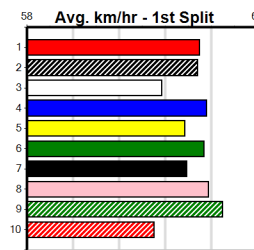

SPORTSBET FINAL (1-4 WINS)

Distance: 425m, Race Type: Restricted Win Final, Total Prizemoney: $3,360
1st: $2,250, 2nd: $690, 3rd: $345, 4th: $75

CHEMICAL EROSION (8) has been ultra consistent to date and he should light them up through the bend. ALL TALKER (5) has a nice turn of foot and he just needs a clear crack mid race. THIRTY SECONDS (6) is a promising speedster

Watchdog Tips: **8** **5** **6** **4** **Bet:** Win 8

1 THEEGALA [4] *** SCRATCHED *** $99.00
BK Dog Oct-22 **Sire: ASTON RUPEE Dam: SLINKY INKY**
Owner(s): M Haines **Trainer: James Shaw (Seymour)**
Winning Distances: < 300m (0) 300 - 399m (1) 400 - 499m (1) 500 - 599m (3) 600 - 699m (0) > 700m (0)
Winning Weights: 34.2(1) 34.3(1) 34.9(1) 35.3(1) 36.8(1)
2nd (4) 34.7 525 MEP R9 10-Jul-24 30.34 30.00 1.00L REANNA'S PRIDE (30.28) M/4322 . . . . . 5.28 $2.80 X67H
2nd (7) 34.8 525 MEA R2 20-Jul-24 30.32 29.73 1.75L RAVEN PETER (30.21) S/6443 . . . . . 5.19 $5.40 X67F
1st (8) 34.9 525 MEA R2 10-Aug-24 30.49 29.91 2.00L CANYA JIVE (30.63) M/3421 . . . . . 5.13 $4.50 6G
1st (8) 35.3 350 HVL R7 22-Sep-24 19.18 18.92 4.00L PAW YONDER (19.44) Q/1 . . . . . V0 . . . . . 6.48 $2.90 5
7th (2) 35.2 400 GEL R11 28-Sep-24 23.50 22.46 15.00 SUPER TONE (22.46) M/77 . . . . . SW 8.73 $1.80 X45
CT (-) 36.4 390 SHP 31-Oct-24 21.85 . . . . . 0.01L Trial Cleared M . . . . . tof1 . . . . . CT . . . . .
5th (5) 36.3 425 BEN R2 08-Nov-24 24.29 23.76 4.00L SAMMY SUNG (24.01) M/564 . . . . 6.60 $4.50 5
1st (8) 36.8 425 BEN R9 15-Nov-24 24.10 23.97 0.75L ALL TALKER (24.15) M/321 . . . . 6.60 $1.90 RWH
Last 3 wins NOT included above
1st (5) 34.3 525 MEP R1 26-Jun-24 30.08 30.08 7.50L SPENCER (30.57) M/2111 . . . . 5.16 $4.50 MH
1st (5) 34.2 525 MEA R1 06-Jul-24 30.20 30.06 2.00L VISTA YTRIUM (30.34) M/2221 . . . . . SW . . . . . 5.17 $2.70 MF

Box History

Bx	1st	2nd	3rd	4th	5th	6th	7th	8th
1		1						
2					1			1
3								
4		1						
5	2				1			
6			1					
7		1						
8	3							

Prize Best Starts Trk/Dts APM $24520.00 24.10(8)-15/11/24 12-5-3-1 2-1-0-0 12538

2 LIFE'S LESSON [5] Good record here but this is harder, tested $16.00
BD Bitch Oct-22 **Sire: FERAL FRANKY Dam: CALL ME BUBBLES**
Owner(s): BEV AND DANIEL (SYN), B Pell, D Pell **Trainer: Daniel Pell (Toolleen)**
Winning Distances: < 300m (0) 300 - 399m (0) 400 - 499m (3) 500 - 599m (0) 600 - 699m (0) > 700m (0)
Winning Weights: 29.3(1) 29.4(1) 29.6(1)
2nd (2) 29.1 410 HOR R3 25-Jun-24 23.55 23.07 5.00L LILYDALE (23.20) Q/22 . . . . 10.51 $6.30 7
2nd (8) 28.9 410 HOR R2 02-Jul-24 23.69 23.04 0.50L LEGGETT BALE (23.67) M/11 . . . . . V0 . . . . . 10.46 $10.90 X67
3rd (8) 28.9 390 SHP R3 06-Jul-24 22.41 22.22 3.00L ASTON TRUMAN (22.22) M/23 . . . . 8.54 $2.30 X67
2nd (8) 29.4 425 BEN R3 19-Jul-24 24.48 23.78 4.00L TIMMA TURTLE TWO (24.21) Q/122 . . . . 6.62 $3.90 7
1st (1) 29.4 425 BEN R9 26-Jul-24 24.09 23.79 1.00L HIGH COTTON (24.15) Q/111 . . . . 6.58 $5.50 X67
1st (5) 29.3 425 BEN R3 02-Aug-24 24.23 23.70 2.50L SLICK NICK (24.39) Q/111 . . . . . SW 6.59 $4.10 X67
3rd (6) 29.8 425 BEN R10 08-Nov-24 24.17 23.76 5.50L PAT ABILITY (23.80) M/532 . . . . 6.60 $21.80 5
3rd (2) 30.1 425 BEN R4 15-Nov-24 24.35 23.97 5.50L RED EMPEROR (23.98) M/133 . . . . 6.61 $2.90 RWH
Last 3 wins NOT included above
1st (6) 29.6 425 BEN R2 31-May-24 24.32 23.72 2.50L ESPRESSO BABE (24.49) M/111 . . . . 6.71 $4.00 M

Box History

Bx	1st	2nd	3rd	4th	5th	6th	7th	8th
1	1							
2		1	1					
3								
4								1
5	1							
6	1		1					
7								
8		2	1			1		

Prize Best Starts Trk/Dts APM $8140.00 24.09(1)-26/7/24 11-3-3-3 7-3-1-2 4396