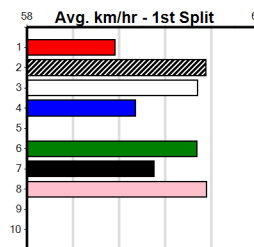

AG TYRES & WHEELS

Distance: 425m, Race Type: Mixed 6/7, Total Prizemoney: $2,925
1st: $1,950, 2nd: $600, 3rd: $300, 4th: $75

SOLO MAN (8) has turned in some brilliant performances here to date and he looks well graded in this event. NIGEL DEVERE (3) was dominant in his maiden win here and he should be in the mix again. LADY HALIME (7) has solid claims

Watchdog Tips: 8 3 7 4 **Bet:** Win 8

1

Form Box	Wgt	Dist	Track	Date	Time	BON	Margin	1st/2nd (Time)	PIR	Checked	Comment	WR	Split 1	S/P	Grade
CROWN ARYA [7]															
Can miss the kick, will push wide, tough ask $21.00															
BK Bitch Sep-22 Sire: TIGGERLONG TONK Dam: QUEENIE JEAN Trainer: Tammy Kennedy-harris (Devon M)															
Owner(s): T Kennedy-harris															
Winning Distances: < 300m (0) 300 - 399m (0) 400 - 499m (1) 500 - 599m (0) 600 - 699m (0) > 700m (0)															
Winning Weights: 28.6(1)															
8th (8)	28.6	450	BAL	R6	30-Sep-24	26.74	25.48	18.00 MY NAME'S EVELYN (25.49)	M/658	.	.	.	7.04	$11.90	T3-7
4th (4)	29.0	400	WGL	R10	04-Oct-24	23.16	22.71	2.50L SWEET CANNELLONI (22.99)	M/44	.	.	.	8.54	$21.60	7
2nd (7)	29.2	400	WGL	R9	10-Oct-24	22.94	22.67	2.00L SOMERTON KAREN (22.81)	M/22	.	.	.	8.81	$7.30	T3-7
F (7)	29.2	460	GEL	R4	15-Oct-24	0.00	25.90	FLY HIGH ZEUS (26.59)	M/488	.	VO	.	6.95	$11.10	7
5th (1)	28.8	435	SLE	R3	20-Oct-24	25.13	24.18	4.50L DR. YELLOWSTONE (24.82)	M/545	.	.	.	5.35	$24.00	7
6th (8)	29.4	400	WGL	R3	24-Oct-24	23.58	22.95	7.50L PARUMBA JAZZMAN (23.05)	S/46	.	.	.	8.70	$2.70	T3-7
7th (8)	29.7	400	WGL	R9	07-Nov-24	23.48	22.67	7.50L SHAUN LEE ROSE (22.96)	M/88	.	.	.	8.82	$6.40	T3-7
3rd (1)	29.4	400	WGL	R9	14-Nov-24	23.25	22.72	5.50L NO CHARGE (22.89)	M/54	.	.	.	8.66	$6.40	X67
Last 3 wins NOT included above															
1st (3)	28.6	400	GEL	R2	10-Sep-24	23.01	22.54	0.75L RELEASED (23.05)	M/45	.	.	.	8.68	$10.50	M

Box History

Bx	1st	2nd	3rd	4th	5th	6th	7th	8th
1			1		2			
2			1			1		
3	1							
4				1				
5								1
6			1	1				
7		1						
8						1	1	1

Prize Best Starts Trk/Dts APM

$2050.00 FSH
15-1-1-3
0-0-0-0
1405

2

Form Box	Wgt	Dist	Track	Date	Time	BON	Margin	1st/2nd (Time)	PIR	Checked	Comment	WR	Split 1	S/P	Grade
LUCKY LISA [6]															
Strong effort to win last time, harder here, place $4.60															
WBK Bitch Mar-23 Sire: FERNANDO BALE Dam: MEPUNGA SPECTRE Trainer: James Shaw (Seymour)															
Owner(s): J Shaw															
Winning Distances: < 300m (0) 300 - 399m (0) 400 - 499m (2) 500 - 599m (0) 600 - 699m (0) > 700m (0)															
Winning Weights: 28.6(1) 29.2(1)															
4th (5)	28.8	300	HVL	R2	22-Sep-24	17.11	16.59	1.25L FULL OF FUN (17.03)	M/3	.	.	.	4.02	$14.50	MH
3rd (1)	28.6	400	GEL	R3	28-Sep-24	22.79	22.46	3.75L SPEEDY EASY (22.54)	Q/33	.	.	.	8.61	$2.40	M
4th (8)	28.6	450	SHP	R1	07-Oct-24	25.90	25.40	5.00L COPPER RUSH (25.56)	M/233	.	.	.	6.69	$2.60	M
1st (7)	28.6	450	SHP	R1	14-Oct-24	25.78	25.13	0.50L SKY SPRINGER (25.80)	Q/322	.	.	.	6.71	$2.40	M
7th (1)	28.9	525	MEP	R4	23-Oct-24	31.33	29.89	13.00 GOLD MAREE (30.47)	M/3456	.	.	.	5.20	$9.50	X67
6th (5)	28.9	450	SHP	R9	28-Oct-24	25.91	25.13	7.00L UP HILL SHILOH (25.44)	S/666	.	.	.	6.77	$7.10	X67
4th (2)	29.3	450	SHP	R9	07-Nov-24	25.78	25.42	2.75L MONEY PALACE (25.60)	M/112	.	.	.	6.68	$3.90	T3-7
1st (2)	29.2	450	SHP	R9	14-Nov-24	25.54	25.54	2.50L MIDNIGHT JOSIE (25.71)	M/221	.	.	.	6.65	$1.70	7
Last 3 wins NOT included above															

Box History

Bx	1st	2nd	3rd	4th	5th	6th	7th	8th
1			1				1	
2	1	1		1				
3								
4								
5				1		1		
6								
7	1			1				
8				1				

Prize Best Starts Trk/Dts APM

$3760.00 FSH
10-2-1-1
0-0-0-0
3104