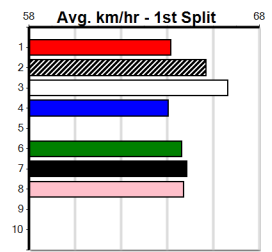

Bendigo
10
6:06PM
(VIC time)

MADE SOLUTIONS ELECTRICAL AND DATA

Distance: 425m, Race Type: Grade 5, Total Prizemoney: $2,925
1st: $1,950, 2nd: $600, 3rd: $300, 4th: $75

JED'S MEMORY (8) will find this easier than his recent racing and he has the speed to cross and lead throughout. FRANK GRIMES (4) was a gutsy winner at Shepparton and he can work into the mix mid race. ALL IN OLLIE (7) won't be too far away

Watchdog Tips: **8** **4** **7** **3** **Bet:** **Win 8**

Form Box	Wgt	Dist	Track	Date	Time	BON	Margin	1st/2nd (Time)	PIR	Checked	Comment	WR	Split 1	S/P	Grade	
1	MORAINÉ MILEY [5] $12.00															
	Beaten in both runs here, prefer to watch															
	Owner(s): MORAINÉ (SYN), G Judd, S Judd															
	Sire: BEAST UNLEASHED Dam: ASTON RIKU															
	Trainer: Briana Robertson-leech (Smeaton)															
	Winning Distances: < 300m (0) 300 - 399m (3) 400 - 499m (1) 500 - 599m (0) 600 - 699m (0) > 700m (0)															
	Winning Weights: 27.6(1) 27.7(1) 28.0(1) 28.3(1)															
	1st (6) 27.7 410 HOR R4 17-Aug-24 23.73 23.09 1.00L CONNOR'S FLYER (23.79) M/11 . . . . 10.33 $5.20 7															
	1st (1) 28.0 390 WBL R2 29-Aug-24 22.46 22.08 0.75L MAKE THE CUT (22.50) Q/23 . . . . 8.76 $16.30 X67															
	6th (3) 28.4 390 WBL R4 05-Sep-24 23.52 22.00 18.00 NO RIGHT TURNS (22.26) M/76 . . . VO . 9.44 $7.00 RWH															
2	DUCHESS GEORGIA [5] $9.00															
	Needs to lead, can push wide, next time															
	Owner(s): BCTC (SYN), B Brooks, D Dalton															
	Sire: BERNARDO Dam: SUFFRAGETTE															
	Trainer: Darren Fisher (Lara)															
	Winning Distances: < 300m (0) 300 - 399m (3) 400 - 499m (6) 500 - 599m (0) 600 - 699m (0) > 700m (0)															
	Winning Weights: 26.9(1) 27.2(2) 27.9(2) 28.0(1) 28.3(1) 28.4(1) 28.6(1)															
	4th (3) 28.4 425 BEN R7 30-Aug-24 24.33 23.73 3.5L FABIO GIBLET (24.08) S/244 . . . W 6.62 $5.90 5															
	1st (1) 28.6 450 BAL R7 04-Sep-24 25.65 25.40 0.75L MAGNET MOVER/BELSAR M/111 . . . W 6.67 $2.60 5															
	8th (2) 28.1 450 WBL R8 12-Sep-24 26.40 25.32 11.00 LEKTRA LYANNA (25.69) M/237 . . . . 6.80 $12.50 X45															
3	PROPERTY MOGUL [5] $4.60															
	Can come out running, major player if crosses															
	Owner(s): N Walsh															
	Sire: ASTON DEE BEE Dam: ACOUSTIC LEE															
	Trainer: Noel Walsh (Tullamarine)															
	Winning Distances: < 300m (0) 300 - 399m (2) 400 - 499m (9) 500 - 599m (3) 600 - 699m (0) > 700m (0)															
	Winning Weights: 26.7(1) 26.9(1) 27.0(1) 27.2(2) 27.3(4) 27.4(1) 27.5(3) 28.0(1)															
	1st (8) 27.5 390 SHP R13 07-Oct-24 22.27 22.08 0.50L RED ED (22.30) Q/11 . . . . 8.33 $2.30 5															
	1st (2) 28.0 390 SHP R11 14-Oct-24 22.41 21.74 5.50L HELLO SIRI (22.76) Q/31 . . . . 8.37 $9.80 X34															
	5th (4) 28.0 400 GEL R11 18-Oct-24 23.11 22.40 8.50L FIFTY SHORT (22.54) Q/44 . . . SW 8.63 $26.70 X45															
4	FRANK GRIMES [5] $3.60															
	Strong effort to score last time, danger with luck															
	Owner(s): M Palmer															
	Sire: SUPERIOR PANAMA Dam: MAGGIE MARVEL															
	Trainer: Jordan Formosa (Heathcote)															
	Winning Distances: < 300m (0) 300 - 399m (1) 400 - 499m (4) 500 - 599m (0) 600 - 699m (0) > 700m (0)															
	Winning Weights: 36.0(1) 36.3(1) 37.0(1) 37.3(1) 37.6(1)															
	7th (5) 37.4 390 SHP R3 08-Apr-24 22.88 21.71 17.00 MOCK FISH (21.71) M/57 . . . . 8.72 $28.30 RWH															
	4th (6) 37.6 425 BEN R12 12-Apr-24 24.39 23.73 5.50L ELSA JAY (24.01) M/564 . . . . 6.75 $7.70 5															
	1st (3) 37.6 450 SHP R6 18-Apr-24 25.68 25.39 3.00L FIRING CHIEF (25.88) M/321 . . . . 6.84 $1.40 T3-5															
5	*** VACANT BOX ***															
	Owner(s):															
	Sire: Dam:															
	Trainer:															
	Winning Distances: < 300m (0) 300 - 399m (0) 400 - 499m (0) 500 - 599m (0) 600 - 699m (0) > 700m (0)															
	Winning Weights:															
	Box History