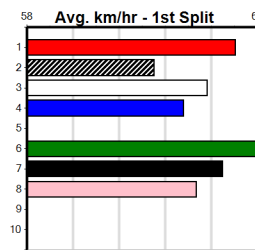

MANNINGS GREYHOUND COMPLEX

Distance: 425m, Race Type: Mixed 4/5, Total Prizemoney: $3,360
1st: $2,250, 2nd: $690, 3rd: $345, 4th: $75

SHEEZEL (6) has been enormous since moving to Victoria and he will be carving out time on the arm. SHINY INK (3) is a powerful type and he will get a nice run through in the middle stages. OUR REGARDS (1) is showing plenty of potential.

Watchdog Tips: **6** **3** **1** **8** **Bet:** **Win 6**

1

OUR REGARDS (SA)[5] Shows promise, drawn to get the breaks, threat **$4.00**
BK Dog Mar-22 Sire: AUSSIE INFRARED Dam: SCOTT SOMETHING Trainer: Julia Creed (Graytown)

Owner(s): P Stephens
Winning Distances: < 300m (0) 300 - 399m (5) 400 - 499m (0) 500 - 599m (0) 600 - 699m (0) > 700m (0)
Winning Weights: 30.3(2) 30.5(1) 30.7(1) 30.9(1)

Rank	Box	Dist	Track	Date	Time	BOB	Margin	1st/2nd (Time)	PIR	Checked	Comment	WR	Split 1	S/P	Grade
5th	(6)	30.8	425	BEN	R10	27-Sep-24	24.11	23.60	3.25L TANNER BALE (23.89)	S/765	.	.	6.65	$23.80	5
4th	(2)	30.8	425	BEN	R10	05-Oct-24	23.99	23.52	7.00L ASTON FANTASTIC (23.52)	M/333	.	.	6.53	$53.70	SH
2nd	(8)	30.6	300	HVL	R10	13-Oct-24	16.79	16.51	1.00L CREDITOR (16.73)	M/3	.	.	3.99	$1.70	5
1st	(4)	30.7	350	HVL	R5	20-Oct-24	19.39	19.25	2.00L SMART TALK (19.52)	M/1	.	.	6.45	$2.70	5H
1st	(1)	30.9	350	HVL	R8	27-Oct-24	19.27	19.12	0.25L KISAUNI (19.28)	S/3	.	SW	6.52	$3.20	5F
4th	(8)	30.3	400	GEL	R10	02-Nov-24	22.84	22.24	6.50L MICHALIS (22.41)	M/44	.	.	8.62	$1.60	5H
5th	(3)	30.2	400	GEL	R12	08-Nov-24	23.10	22.39	5.50L COOL NATURE (22.75)	M/55	.	.	8.81	$2.70	5
2nd	(1)	30.5	390	SHP	R4	18-Nov-24	22.03	21.87	2.50L STORM SENSATION (21.87)	M/22	.	.	8.31	$1.70	X45

Last 3 wins NOT included above

1st	(4)	30.3	390	SHP	R1	12-Aug-24	22.05	22.05	2.25L BIG REVEAL (22.21)	Q/11	.	SW	8.38	$14.80	M
1st	(4)	30.3	390	SHP	R9	26-Aug-24	22.16	22.16	2.00L GOT A CARD (22.29)	M/11	.	.	8.37	$3.00	X67
1st	(2)	30.5	390	SHP	R12	16-Sep-24	22.13	22.08	1.75L URANA UNO (22.24)	M/11	.	.	8.39	$1.80	X67

Prize Best Starts Trk/Dts APM $11820.00 23.99(2)-5/10/24 12-5-3-0 3-0-1-0 9333