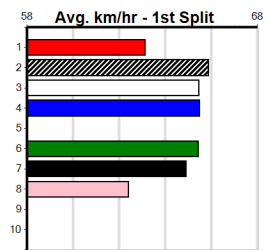

HANRAHAN PLUMBING

Distance: 425m, Race Type: Grade 5, Total Prizemoney: $2,925
1st: $1,950, 2nd: $600, 3rd: $300, 4th: $75

SUPER TONE (4) has a nice turn of foot and he will appreciate the empty draw outside. DEMON KYSAIAH (2) is better than his past two runs and he will be in the firing line throughout. ZERO KILLER (7) is better than his past few runs.

Watchdog Tips: 4 2 7 3 Bet: Win 4

Form Box Wgt Dist Track Date Time BON Margin 1st/2nd (Time) PIR Checked Comment W/R Split 1 S/P Grade

EXPELLED [5] Showing promise but this is harder, place best $8.00
BE Dog Jan-23 Sire: TOMMY SHELBY Dam: SAPPHIRE RUBY
Owner(s): S Davis
Trainer: Robert Douglas (Heathcote)
Winning Distances: < 300m (0) 300 - 399m (1) 400 - 499m (2) 500 - 599m (0) 600 - 699m (0) > 700m (0)
Winning Weights: 30.3(1) 30.5(1) 30.9(1)
2nd (3) 30.2 425 BEN R1 13-Sep-24 24.47 23.70 0.50L IMPOSTER (24.45) M/322 . . . 6.76 $5.60 M
1st (4) 30.3 425 BEN R1 20-Sep-24 24.47 24.04 2.75L MORAINÉ ARIANA (24.65) M/211 . . . 6.82 $3.20 M
5th (6) 30.5 425 BEN R2 27-Sep-24 24.36 23.60 4.50L GLISTENING (24.05) M/545 . . . W 6.72 $17.40 X67
8th (4) 30.7 390 SHP R11 10-Oct-24 23.29 22.16 14.00 ZESTY BOY (22.33) M/78 . . . W 8.89 $2.30 X67
1st (2) 30.5 425 BEN R2 23-Oct-24 24.31 24.02 0.75L GOLD HARADA (24.35) S/521 . . . . 6.71 $2.20 T3-7
1st (3) 30.9 390 SHP R11 07-Nov-24 22.26 22.26 2.50L WELLMAN (22.43) M/11 . . . . 8.48 $2.20 T3-6
T (7) 30.7 390 SHP R12 11-Nov-24 0.00 21.77 . HUNTER FRED (21.85) S/76 . . . V7 8.70 $22.10 5
Last 3 wins NOT included above

Box History
Bx 1st 2nd 3rd 4th 5th 6th 7th 8th
1 . . . .
2 1 . . . .
3 1 1 . . . .
4 1 1
5 . . . .
6 . . . . . 1 . . . . .
7 . . . .
8 . . . .
Prize Best $5150.00
Starts 24.31(2)-23/10/24
Trk/Dts 7-3-1-0
APM 4-2-1-0 4606

DEMON KYSAIAH [5] Better than his past two, danger if steps away $3.60
BK Dog Apr-22 Sire: TOMMY SHELBY Dam: MEPUNGA REMI
Owner(s): D Gilmore
Trainer: Michael Chilcott (Heathcote)
Winning Distances: < 300m (0) 300 - 399m (0) 400 - 499m (6) 500 - 599m (1) 600 - 699m (0) > 700m (0)
Winning Weights: 32.0(2) 32.1(1) 32.2(1) 32.6(1) 32.7(2)
1st (8) 32.7 425 BEN R11 25-Sep-24 24.31 24.05 0.50L GOLDEN LADY (24.34) S/432 . . . SW . 6.69 $2.90 5
1st (8) 32.6 450 SHP R8 03-Oct-24 25.66 25.46 0.50L VIKING (25.68) M/222 . . . . 6.71 $2.00 T3-5
7th (4) 32.6 525 MEA R12 12-Oct-24 31.11 29.95 9.50L URANA JASMINE (30.48) M/2345 . . . . 5.17 $14.30 5
5th (6) 32.9 450 SHP R7 21-Oct-24 25.61 25.01 7.50L NO MORE GAMES (25.10) M/456 . . . . 6.76 $17.20 5
5th (4) 32.7 450 SHP R7 28-Oct-24 25.83 25.13 7.00L NOCTILUCENT (25.35) S/555 . . . . 6.76 $29.90 SH
2nd (5) 32.8 450 SHP R5 01-Nov-24 25.58 25.11 2.75L DON'T TELL SHELL (25.39) M/222 . . . . 6.62 $13.40 5
7th (1) 33.2 460 WGL R7 08-Nov-24 26.45 25.55 10.00 ZIPPIPY ZIPPIN' (25.78) M/234 . . . SW . 6.52 $22.70 5H
6th (3) 33.3 450 SHP R7 18-Nov-24 25.72 24.93 12.00 JETSTREAM ICON (24.93) M/334 . . . . 6.61 $43.90 5H
Last 3 wins NOT included above
1st (7) 32.0 450 SHP R5 22-Apr-24 25.40 24.79 2.25L PAGE ONE NEWS (25.56) Q/111 . . . . 6.58 $3.90 RW
1st (6) 32.2 500 BEN R6 26-Apr-24 28.44 28.11 0.75L LAKEVIEW LOTTIE (28.49) M/111 . . . . 6.57 $4.10 5
1st (2) 32.0 450 SHP R7 01-Aug-24 25.53 25.43 3.00L VIKING (25.73) M/111 . . . . 6.68 $2.70 T3-5