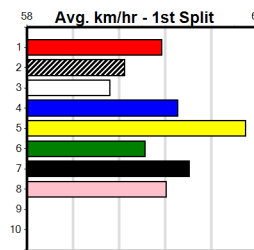

Distance: 500m, Race Type: Mixed 6/7, Total Prizemoney: $3,340
1st: $2,230, 2nd: $690, 3rd: $345, 4th: $75

GOLIATH (7) has gone to another level of late and he can light them up through the bend. OUT THE WINDOW (2) is showing promise and she can work into the mix mid race. JOLLY OLLIE (5) can run a cheeky race

Watchdog Tips: 7 2 5 1 Bet: Trifecta 7/2,5/1,2,5 ($10 - 250%)

COME ON MANGO [7] Resuming, may need the run, prefer to watch $8.00
Owner(s): J Loverso
Sire: FERNANDO BLUEY Dam: MIDNIGHT SNOOZE
Trainer: Jake Loverso (Little River)
Box History table and Prize Best Starts table included.

OUT THE WINDOW [7] Showing promise, nice turn of foot, danger $6.00
Owner(s): T Keogh
Sire: KOBLENZ Dam: MEPUNGA GEM
Trainer: Briana Robertson-leech (Smeaton)
Box History table and Prize Best Starts table included.

ANOTHER FIFTY [6] One paced, steady record here, prefer others $51.00
Owner(s): Meet for Coffee (SYN), B Kantzidis, C El moussalli, L Atanasovski, D El moussalli
Sire: DYNA NALIN Dam: BOUND TWO AFFAIR
Trainer: George Kantzidis (Woodstock)
Box History table and Prize Best Starts table included.

WILLOW SKYE [7] *** SCRATCHED *** $99.00
Owner(s): B Robertson-leech
Sire: ORSON ALLEN Dam: SUMMER SKYE
Trainer: Briana Robertson-leech (Smeaton)
Box History table and Prize Best Starts table included.

JOLLY OLLIE [6] Tough draw but has good muster, keep safe $9.00
Owner(s): S Davis
Sire: ASTON RUPEE Dam: WHITE CYNDER
Trainer: Aaron Debattista (Toolleen)
Box History table and Prize Best Starts table included.