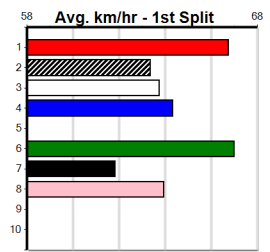

BENDIGO ADVERTISER (2-3 WINS)

Distance: 425m, Race Type: Restricted Win, Total Prizemoney: $2,925
1st: $1,950, 2nd: $600, 3rd: $300, 4th: $75

RUSSIAN RACCOON (6) resumes from a spell and she recently sizzled in a trial here. ARI GOLD (8) caught the eye here last time and he is drawn to get all the breaks this time around. ATLAS ALIEN (7) is improving all the time.

Watchdog Tips: 6 8 7 1 Bet: Win 6

Form Box Wgt Dist Track Date Time BON Margin 1st/2nd (Time) PIR Checked Comment W/R Split 1 S/P Grade
SPIRITED OLIVER [6] Never headed last week, gun draw, keep safe $6.00
BDW Dog Jan-23 Sire: ASTON RUPEE Dam: WHITE CYNDER Trainer: Aaron Debattista (Toolleen)
Owner(s): S Davis
Winning Distances: < 300m (0) 300 - 399m (1) 400 - 499m (1) 500 - 599m (0) 600 - 699m (0) > 700m (0)
Winning Weights: 30.6(1) 31.0(1)
1st (3) 30.6 390 SHP R1 16-Sep-24 22.54 22.08 0.50L LUCKY LISA (22.57) M/11 8.45 $5.00 M
2nd (6) 30.9 390 SHP R3 30-Sep-24 22.53 22.08 2.50L HAS A LOT (22.35) M/22 8.54 $3.30 X67
3rd (4) 30.6 390 SHP R9 07-Oct-24 22.62 22.08 1.75L HIGHWAY HOOLIGAN (22.51) M/11 8.46 $12.30 X67
8th (2) 30.8 390 SHP R3 14-Oct-24 23.42 21.74 16.00 LEONESSA (22.32) M/47 8.75 $4.10 X67
2nd (7) 31.0 390 SHP R10 28-Oct-24 22.34 21.85 4.25L COSMIC REWARD (22.05) M/12 8.25 $23.60 X67
2nd (1) 30.8 390 SHP R10 01-Nov-24 22.61 21.88 4.75L HAPPY BUDDHA (22.29) M/2 8.54 $2.80 X67
3rd (6) 31.0 425 BEN R1 08-Nov-24 24.39 23.76 3.75L REPRESENT (24.13) M/112 6.58 $16.80 X67
1st (7) 31.0 425 BEN R10 15-Nov-24 24.05 23.97 1.00L MISS PATSY (24.10) M/111 6.54 $4.40 X67
Last 3 wins NOT included above
Box History
Bx 1st 2nd 3rd 4th 5th 6th 7th 8th
1 1 1 1 1 1 1 1
2 1 1 1 1 1 1 1
3 1 1 1 1 1 1 1
4 1 1 1 1 1 1 1
5 1 1 1 1 1 1 1
6 1 1 1 1 1 1 1
7 1 1 1 1 1 1 1
8 1 1 1 1 1 1 1
Prize Best $6030.00
Starts 24.05(7)-15/11/24
Trk/Dts 8-2-3-2
APM 2-1-0-1 5178

COLOURFUL MAGIC [6] Placed in only one of four here, prefer others $26.00
BK Bitch Sep-22 Sire: HARD STYLE RICO Dam: COLOURFUL PAST Trainer: Gary Hansen (Daisy Hill)
Owner(s): G Hansen
Winning Distances: < 300m (0) 300 - 399m (1) 400 - 499m (1) 500 - 599m (0) 600 - 699m (0) > 700m (0)
Winning Weights: 28.6(1) 29.2(1)
2nd (4) 28.9 390 BAL R9 23-Sep-24 22.82 22.35 0.50L PAW PENELOPE (22.78) M/33 8.71 $4.50 T3-7
4th (1) 29.4 390 SHP R11 10-Oct-24 22.86 22.16 8.00L ZESTY BOY (22.33) M/65 8.82 $12.00 X67
1st (6) 29.2 400 GEL R10 15-Oct-24 22.82 22.45 0.25L ZIVA BALE (22.83) M/21 8.50 $25.80 X67
4th (8) 29.0 410 HOR R10 22-Oct-24 23.93 22.99 7.00L MEAN PEACE (23.47) S/44 10.70 $14.00 6G
4th (7) 29.2 450 BAL R5 28-Oct-24 25.74 25.54 3.00L SLOAN STREET (25.54) M/454 6.74 $5.20 T3-RW
2nd (2) 29.0 450 BAL R7 31-Oct-24 25.67 25.08 0.50L ASTON BAMFORD (25.66) Q/121 6.66 $12.60 X67
2nd (3) 29.0 425 BEN R1 08-Nov-24 24.35 23.76 3.25L REPRESENT (24.13) Q/333 6.67 $27.80 X67
4th (4) 29.0 425 BEN R10 15-Nov-24 24.18 23.97 2.00L SPIRITED OLIVER (24.05) M/433 6.70 $10.00 X67
Last 3 wins NOT included above
1st (2) 28.6 390 BAL R2 25-Aug-24 22.53 22.06 1.00L SILVERTREE FOX (22.59) M/21 8.55 $2.20 T3-M
Box History
Bx 1st 2nd 3rd 4th 5th 6th 7th 8th
1 1 1 1 1 1 1 1
2 1 1 1 1 1 1 1
3 1 1 1 1 1 1 1
4 1 1 1 1 1 1 1
5 1 1 1 1 1 1 1
6 1 1 1 1 1 1 1
7 1 1 1 1 1 1 1
8 1 1 1 1 1 1 1
Prize Best $4945.00
Starts 24.18(4)-15/11/24
Trk/Dts 14-2-5-1
APM 4-0-1-0 3816