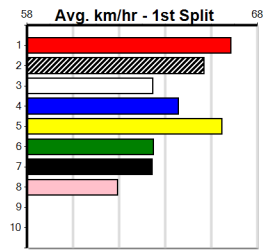

HIP POCKET BENDIGO

Distance: 425m, Race Type: Grade 5, Total Prizemoney: $2,925
1st: $1,950, 2nd: $600, 3rd: $300, 4th: $75

TONIC'S GIRL (1) has a good record here and she has shown a return to form in her past two runs.
HAPPY BUDDHA (5) has impressive early speed and he will continue to get stronger with more racing.
WHIPSTICK SERENA (4) has been placed in both runs here

Watchdog Tips: 1 5 4 7 **Bet:** Win 1

1

TONIC'S GIRL [5] Handy efforts in her past two, drawn to lead, yes **$3.40**
BK Bitch Feb-21 Sire: MY REDEEMER Dam: GUNAI GOSSIP Trainer: George Kantzidis (Woodstock)
Owner(s): Wife Fund (SYN), L Jovanovski, B Petkovski
Winning Distances: < 300m (0) 300 - 399m (6) 400 - 499m (5) 500 - 599m (0) 600 - 699m (0) > 700m (0)
Winning Weights: 24.8(1) 25.0(1) 25.2(1) 25.7(1) 25.8(1) 25.9(1) 26.1(1) 26.2(3) 26.5(1)

Box	1st	2nd	3rd	4th	5th	6th	7th	8th
1	1	2	1	2	1	1	1	1
2	1	1	2	1	2	2	1	1
3	2	1	1	1	1	1	1	1
4	1	1	1	1	1	1	3	1
5	1	1	1	1	3	1	2	1
6	3	1	1	1	1	1	1	1
7	2	1	1	2	1	1	1	1
8	4	1	1	1	1	1	3	1

Prize Best Starts Trk/Dts APM: $23230.00, 23.90(6)-3/3/23, 67-11-10-7, 22-2-4-2, 4763

2

HOLTORF BALE (NSW)[5] Capable but prefer drawn out wide, prefer others **$8.00**
BK Dog Nov-20 Sire: DYNA VILLA Dam: DYNA NINA Trainer: Luke Harris (Devon Meadows)
Owner(s): L Harris
Winning Distances: < 300m (5) 300 - 399m (8) 400 - 499m (7) 500 - 599m (0) 600 - 699m (0) > 700m (0)
Winning Weights: 30.9(1) 31.8(1) 32.1(2) 32.3(1) 32.6(5) 32.8(2) 32.9(3) 33.1(2) 33.2(1) 33.4(1) 33.5(1)

Box	1st	2nd	3rd	4th	5th	6th	7th	8th
1	1	2	1	1	1	2	1	1
2	2	2	1	3	3	3	3	1
3	3	1	1	1	1	1	5	1
4	4	4	4	1	1	1	2	1
5	4	1	1	1	2	1	2	1
6	1	1	2	1	1	1	1	1
7	1	1	2	3	1	3	1	1
8	4	3	2	2	2	2	1	1

Prize Best Starts Trk/Dts APM: $39460.63, 24.08(2)-26/10/24, 89-20-7-10, 2-1-0-0, 10116

3

MR. PRESIDENT [5] Placed in two of three here, place hope again **$7.50**
BK Dog May-22 Sire: ZIPPING GARTH Dam: DREAMY EYES Trainer: Ronald Kenworthy (Spring Gully)
Owner(s): Eye Candy (SYN), C Wilk, K Gorman
Winning Distances: < 300m (0) 300 - 399m (0) 400 - 499m (3) 500 - 599m (1) 600 - 699m (0) > 700m (0)
Winning Weights: 33.7(1) 34.0(2) 34.6(1)

Box	1st	2nd	3rd	4th	5th	6th	7th	8th
1	2	1	1	1	1	1	1	1
2	3	2	1	1	1	1	1	1
3	2	1	1	1	2	1	1	1
4	1	2	1	1	1	1	1	1
5	1	1	1	1	1	1	1	1
6	1	1	1	2	1	1	1	1
7	1	1	1	1	1	1	1	1
8	1	1	1	4	1	1	1	1

Prize Best Starts Trk/Dts APM: $9872.14, 24.29(4)-18/9/24, 37-4-4-6, 3-0-1-1, 3637

4

WHIPSTICK SERENA [5] Far from disgraced last time out, can threaten **$9.00**
BK Bitch Jan-23 Sire: AUSSIE INFRARED Dam: FAUN FLAME Trainer: Cameron Taylor (Neilborough)
Owner(s): Whipstick Kennels (SYN), C Jackson, C Taylor
Winning Distances: < 300m (0) 300 - 399m (2) 400 - 499m (1) 500 - 599m (0) 600 - 699m (0) > 700m (0)
Winning Weights: 26.3(2) 26.4(1)

Box	1st	2nd	3rd	4th	5th	6th	7th	8th
1	1	1	1	1	1	1	1	1
2	1	1	1	1	1	1	1	1
3	1	1	1	1	1	1	1	1
4	1	1	1	1	1	1	1	1
5	1	1	1	1	1	1	1	1
6	1	1	1	1	1	1	1	1
7	1	1	1	1	1	1	1	1
8	1	1	1	1	1	1	1	1

Prize Best Starts Trk/Dts APM: $5110.00, 24.41(8)-19/10/24, 15-3-2-2, 2-0-1-1, 4542

5

HAPPY BUDDHA [5] Biks Good early burn, getting stronger, main danger **$4.20**
BK Dog Dec-21 Sire: FABREGAS Dam: ELSA ROSE Trainer: Julie Chilcott (Heathcote)
Owner(s): heathcote park red nine syn (SYN), J Chilcott, L Forde, W Owen, T Byrne
Winning Distances: < 300m (0) 300 - 399m (3) 400 - 499m (0) 500 - 599m (0) 600 - 699m (0) > 700m (0)
Winning Weights: 30.5(1) 31.1(1) 31.7(1)

Box	1st	2nd	3rd	4th	5th	6th	7th	8th
1	1	1	1	1	1	1	1	1
2	2	2	1	1	1	1	1	1
3	1	1	1	1	1	1	1	1
4	1	1	1	1	1	1	1	1
5	1	1	1	1	1	1	1	1
6	1	1	1	1	1	1	1	1
7	1	1	1	1	1	1	1	1
8	1	1	1	1	1	1	1	1

Prize Best Starts Trk/Dts APM: $6510.00, 24.31(5)-6/11/24, 18-3-3-2, 1-0-0-0, 3060