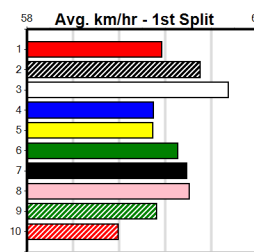

Bendigo

6

4:51PM

(VIC time)

JARROD LARKIN CONCRETING

Distance: 500m, Race Type: Grade 5, Total Prizemoney: $3,340

1st: $2,230, 2nd: $690, 3rd: $345, 4th: $75

BUCK SHINES (3) is far better than his form indicates and he should be able to put a space in them mid race. CALM THE STORM (6) has won her past two impressively and she just needs a little luck early on. ASTON TOMMY (8) has pace to burn.

Watchdog Tips: 3 6 8 5 **Bet:** Box Trifecta 3,5,6,8 ($10 for 41.67%)

Form Box Wgt Dist Track Date Time BON Margin 1st/2nd (Time) PIR Checked Comment W/R Split 1 S/P Grade

SOLITARY FLICKER [5] **Capable but can push up the track, next time**

F Dog Aug-21 Sire: HARD STYLE RICO Dam: FAUN FLAME

Owner(s): Big Three (SYN), M Dennis, B Wright, M Bolger
Winning Distances: < 300m (0) 300 - 399m (4) 400 - 499m (3) 500 - 599m (0) 600 - 699m (0) > 700m (0)

Winning Weights: 35.2(1) 35.4(2) 35.5(1) 35.8(1) 35.9(2)

6th (6) 35.9 485 HOR R5 19-Aug-24 27.80 27.33 6.00L GRAY ELLIOT (27.40) M/112 . . . . 6.69 $5.20 5
4th (4) 35.6 390 WBL R13 12-Sep-24 22.52 21.89 2.50L XYLYUS BALE (22.36) M/45 . . . . 8.94 $2.70 5
6th (6) 35.9 410 HOR R5 17-Sep-24 23.91 23.11 7.00L MAJOR MIKE (23.44) S/55 . . . . 10.84 $7.20 5
8th (4) 36.0 390 SHP R12 17-Oct-24 22.94 22.22 3.75L ROMENA CHARM (22.68) M/78 . SW . 8.87 $3.20 T3-5
1st (6) 35.8 460 GEL R8 21-Oct-24 26.09 25.87 2.00L JOSIE'S JEWEL (26.22) S/211 . . . . 6.71 $11.90 5
3rd (4) 36.1 425 BEN R3 06-Nov-24 24.73 23.88 7.00L HE'S GOT SWAG (24.26) M/254 . . . . 6.65 $3.50 X45
4th (7) 36.0 485 HOR R7 12-Nov-24 27.46 27.08 1.75L OVER ACHIEVER (27.36) Q/234 . . . . 6.59 $18.60 5
4th (3) 35.4 450 SHP R7 16-Nov-24 25.70 25.20 7.50L PAT'S BOY (25.21) M/444 . . . . 6.80 $2.90 5

$12.00

Trainer: Carol Jackson (Neilborough)

Box History

Bx	1st	2nd	3rd	4th	5th	6th	7th	8th
1	1	1	1	1	2	1	1	1
2	1	1	1	2	1	1	2	
3		2		2				
4	1	1	2	2	2			2
5		1	1	1	1		1	3
6	1	2				2		
7	1	1	1	1				
8	3	2	2		1			

Prize Best $14185.00
Starts FSTD
Trk/Dts 49-7-9-6
APM 0-0-0-0
3595

1

BOUNDING CHIEF [5] **Hit or miss early, has the talent, place claims**

BKW Dog Feb-22 Sire: COSMIC CHIEF Dam: BOUND TWO AFFAIR

Owner(s): M Hanke
Winning Distances: < 300m (0) 300 - 399m (2) 400 - 499m (0) 500 - 599m (2) 600 - 699m (1) > 700m (0)

Winning Weights: 34.4(1) 34.6(1) 34.7(1) 35.4(1) 35.8(1)

6th (7) 34.2 450 SHP R1 15-Jul-24 26.11 25.34 7.50L CANDYMAN CAN (25.59) S/64 . V28 . 6.83 $15.30 RW
4th (8) 34.9 595 SAN R5 05-Sep-24 35.62 34.37 12.00L BLACK THUMB (34.83) M/4554 . . SW . 9.58 $41.30 RW
1st (4) 35.4 500 BEN R8 11-Sep-24 28.32 28.32 6.00L NORM'S LUCY (28.71) Q/211 . . . . 6.70 $6.20 T3-RW
7th (7) 35.2 595 SAN R5 19-Sep-24 35.75 34.44 15.00L DAINTREE CHIEF (34.72) S/5445 . . . . 9.60 $31.00 5
5th (5) 34.4 660 BEN R4 18-Oct-24 39.01 38.39 9.00L INFRA ROCK (38.39) M/3112 . . . . 4.20 $15.90 RW
7th (8) 34.7 520 GEL R8 01-Nov-24 30.99 29.90 16.00L MACKINAW PEACH (29.90) M/5766 . . . . 5.66 $68.80 5
1st (8) 34.6 500 BEN R6 06-Nov-24 28.18 28.17 5.50L EVIE'S PROMISE (28.56) M/211 . SW . 6.59 $4.10 5
3rd (1) 34.1 500 BEN R8 15-Nov-24 28.58 28.01 6.50L GUNAI BOLD (28.15) M/544 . . . . 6.81 $5.20 5

$6.50

Trainer: Martin Hanke (Locksley)
ENG HVL 2024-11-24

Box History

Bx	1st	2nd	3rd	4th	5th	6th	7th	8th
1	1	1	1	1				
2								
3				1				
4	1	2					1	
5				1	1	1		
6	1			1	2			1
7				1	1	3		1
8	2		1	1	1		1	

Prize Best $9695.00
Starts 28.18(8)-6/11/24
Trk/Dts 28-5-0-3
APM 3-2-0-1
4208

2