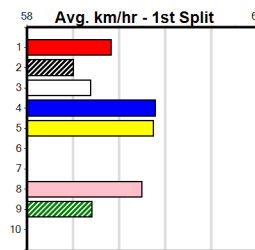

RSN GREY AREAS - WEDNESDAY & FRIDAY

Distance: 425m, Race Type: Maiden, Total Prizemoney: $2,535
1st: $1,680, 2nd: $520, 3rd: $260, 4th: $75

BLACK FALCON (1) has turned in two strong performances to date and he is drawn to settle closer than normal. ASTON ACTION (5) has shown early speed in his two runs to date and he should be in the mix again.

Watchdog Tips: **1** **5** **2** **7** **Bet:** Box Quinella 1,2,5 ($10 for 333.33%)

Box History

Form Box	Wgt	Dist	Track	Date	Time	BON	Margin	1st/2nd (Time)	PIR	Checked	Comment	WR	Split 1	S/P	Grade		
1	BLACK FALCON [M] $2.80																
	Shown enough talent, drawn to settle close, yes																
	BK Dog Nov-22 Sire: KOBLENZ Dam: NICKY NEO Trainer: Glenn Dainton (Cosgrove)																
	Owner(s): G Dainton																
	Winning Distances: < 300m (0) 300 - 399m (0) 400 - 499m (0) 500 - 599m (0) 600 - 699m (0) > 700m (0)																
	Winning Weights:																
	2nd (2) 34.6 450 SHP R2 01-Nov-24 26.11 25.11 7.50L OUT THE WINDOW (25.61) S/653 6.93 $5.00 M																
	2nd (3) 34.4 390 SHP R2 11-Nov-24 22.75 21.77 1.5L FLYING ROCCO (22.65) S/52 8.99 $2.90 M																
	Last 3 wins NOT included above																
	<table border="1"> <caption>Box History</caption> <thead> <tr><th>Bx</th><th>1st</th><th>2nd</th><th>3rd</th><th>4th</th><th>5th</th><th>6th</th><th>7th</th><th>8th</th></tr></thead> <tbody> <tr><td>1</td><td></td><td></td><td></td><td></td><td></td><td></td><td></td><td></td></tr> <tr><td>2</td><td>1</td><td></td><td></td><td></td><td></td><td></td><td></td><td></td></tr> <tr><td>3</td><td>1</td><td></td><td></td><td></td><td></td><td></td><td></td><td></td></tr> <tr><td>4</td><td></td><td></td><td></td><td></td><td></td><td></td><td></td><td></td></tr> <tr><td>5</td><td></td><td></td><td></td><td></td><td></td><td></td><td></td><td></td></tr> <tr><td>6</td><td></td><td></td><td></td><td></td><td></td><td></td><td></td><td></td></tr> <tr><td>7</td><td></td><td></td><td></td><td></td><td></td><td></td><td></td><td></td></tr> <tr><td>8</td><td></td><td></td><td></td><td></td><td></td><td></td><td></td><td></td></tr> <tr><td>Prize Best</td><td></td><td></td><td></td><td></td><td></td><td>$1040.00</td><td></td><td></td></tr> <tr><td>Starts</td><td></td><td></td><td></td><td></td><td></td><td>2-0-2-0</td><td></td><td></td></tr> <tr><td>Trk/Dts</td><td></td><td></td><td></td><td></td><td></td><td>0-0-0-0</td><td></td><td></td></tr> <tr><td>APM</td><td></td><td></td><td></td><td></td><td></td><td>1040</td><td></td><td></td></tr> </tbody> </table>																
2	LIZARD COUNTRY [M] $8.00																
	No luck on debut, better for the run, respect																
	BD Dog Apr-22 Sire: FERAL FRANKY Dam: XTREME NOTICE Trainer: Aaron Debattista (Toolleen)																
	Owner(s): A Debattista																
	Winning Distances: < 300m (0) 300 - 399m (0) 400 - 499m (0) 500 - 599m (0) 600 - 699m (0) > 700m (0)																
	Winning Weights:																
	5th (4) 34.2 425 BEN R2 15-Nov-24 25.08 23.97 11.00 MAYFAIR JILL (24.36) M/776 6.88 $6.50 M																
	Last 3 wins NOT included above																
	<table border="1"> <caption>Box History</caption> <thead> <tr><th>Bx</th><th>1st</th><th>2nd</th><th>3rd</th><th>4th</th><th>5th</th><th>6th</th><th>7th</th><th>8th</th></tr></thead> <tbody> <tr><td>1</td><td></td><td></td><td></td><td></td><td></td><td></td><td></td><td></td></tr> <tr><td>2</td><td></td><td></td><td></td><td></td><td></td><td></td><td></td><td></td></tr> <tr><td>3</td><td></td><td></td><td></td><td></td><td></td><td></td><td></td><td></td></tr> <tr><td>4</td><td></td><td></td><td></td><td></td><td>1</td><td></td><td></td><td></td></tr> <tr><td>5</td><td></td><td></td><td></td><td></td><td></td><td></td><td></td><td></td></tr> <tr><td>6</td><td></td><td></td><td></td><td></td><td></td><td></td><td></td><td></td></tr> <tr><td>7</td><td></td><td></td><td></td><td></td><td></td><td></td><td></td><td></td></tr> <tr><td>8</td><td></td><td></td><td></td><td></td><td></td><td></td><td></td><td></td></tr> <tr><td>Prize Best</td><td></td><td></td><td></td><td></td><td></td><td>$0.00</td><td></td><td></td></tr> <tr><td>Starts</td><td></td><td></td><td></td><td></td><td>25.08(4)-15/11/24</td><td></td><td></td><td></td></tr> <tr><td>Trk/Dts</td><td></td><td></td><td></td><td></td><td>1-0-0-0</td><td></td><td></td><td></td></tr> <tr><td>APM</td><td></td><td></td><td></td><td></td><td>1-0-0-0</td><td></td><td></td><td>0</td></tr> </tbody> </table>																
	3	HIGHLAND MOLLY [M] $16.00															
Well down the track on debut, needs more time																	
BK Bitch Dec-22 Sire: FERAL FRANKY Dam: INNOCENT DIVA Trainer: Wendy Hansen (Daisy Hill)																	
Owner(s): G Hansen																	
Winning Distances: < 300m (0) 300 - 399m (0) 400 - 499m (0) 500 - 599m (0) 600 - 699m (0) > 700m (0)																	
Winning Weights:																	
5th (6) 28.9 425 BEN R1 15-Nov-24 25.21 23.97 17.00 NIGEL DEVERE (24.05) M/665 6.83 $35.60 M