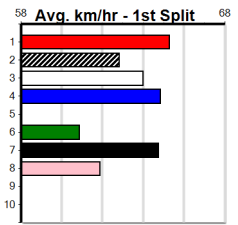

Sale

AVON HOTEL

Distance: 435m, Race Type: Mixed 2/3, Total Prizemoney: $3,360
1st: $2,250, 2nd: $690, 3rd: $345, 4th: $75

7

7:45PM
(VIC time)

Watchdog Tips: 0 0 0 0 **Bet:** .

Form Box Weight Dist Track Date Time BON Margin 1st/2nd (Time) PIR Checked Comment W/R Split 1 S/P Grade

1 POWER PAWS [3]													Winning Boxes																		
BD	B	May-22 AUSSIE INFRARED					QUICK PAWS					1	2	3	4	5	6	7	8												
Trainer: Kellie Morrison (Kilmany)													2	2	2	1	1				2	2									
7th	(2)	30.4	520	WPK	R6	18-Oct-24	30.21	29.33	6.00LMISS ENVY (29.80)			877		877		5.63	$8.00	NG	Prize	$65,135.00											
3rd	(3)	30.3	460	GEL	R2	25-Oct-24	26.26	25.63	2.50LROSA MARIE (26.10)			S/332				6.60	$3.20	SH	Best	24.19											
3rd	(8)	30.4	460	GEL	R6	02-Nov-24	25.93	25.53	6.00LIM A MUSTANG (25.53)			M/643				6.72	$5.20	SF	Starts	40-12-6-9											
5th	(6)	30.1	435	SLE	R9	17-Nov-24	24.71	24.27	6.50LDR. UNITED (24.27)			M/334				5.35	$2.60	FFA	Trk/Dst	4-2-0-1											
Owner(s): DODGE N BOOKS (SYN), J Booker, R Aurisch, K Morrison													APM	$26615																	

2 DR. UNITED [2]													Winning Boxes																	
BK	D	May-21 ASTON DEE BEE					PAYTON					1	2	3	4	5	6	7	8											
Trainer: Judith McMahon (Darriman)													5			2	3	1	1											
1st	(5)	32.3	435	SLE	R6	27-Oct-24	24.24	24.09	2.50LMR. KIA ORA (24.40)			M/221				5.26	$3.00	5H	Prize	$35,765.00										
1st	(5)	32.6	435	SLE	R5	03-Nov-24	24.26	24.26	3.5LMR. KIA ORA (24.51)			M/411		SW		5.24	$6.10	5F	Best	24.19										
2nd	(1)	32.7	435	SLE	R6	10-Nov-24	24.31	24.30	0.25LDR. DYLAN (24.30)			Q/211				5.25	$1.70	X34	Starts	49-13-9-7										
1st	(1)	32.4	435	SLE	R9	17-Nov-24	24.27	24.27	4.75LDR. DYLAN (24.59)			Q/111				5.27	$2.50	FFA	Trk/Dst	25-7-5-2										
Owner(s): DOCTORS KENNELS (SYN), J McMahon, J Gill													APM	$14987																

3 NEED YOU NOW [3]													Winning Boxes																	
BK	D	Dec-21 JS FLAMIN ACE					LITTLE BIT SWEET					1	2	3	4	5	6	7	8											
Trainer: Justin Bowman (Kilmany)													1	1	1															
4th	(2)	32.8	460	WGL	R8	29-Oct-24	26.12	25.86	3.75LBLUEBELLE COLOUR (25.86)			M/444				6.62	$9.80	X45	Prize	$34,090.00										
5th	(3)	32.9	460	WGL	R7	04-Nov-24	26.24	25.64	4.50LSHEEZEL (25.94)			M/255				6.55	$25.70	5H	Best	24.27										
5th	(2)	32.8	515	SAP	R7	11-Nov-24	30.23	29.47	9.00LXENI BALE (29.60)			M/5546				5.25	$3.40	5NP	Starts	54-10-7-6										
8th	(3)	33.6	435	SLE	R9	17-Nov-24	24.88	24.27	9.00LDR. UNITED (24.27)			M/488				5.35	$44.50	FFA	Trk/Dst	13-6-0-1										
Owner(s): Flight Facilities (SYN), R Wagenaar, A Wagenaar													APM	$8965																

4 DR. QUEENIE [3]													Winning Boxes																	
BD	B	May-22 FERAL FRANKY					DR. MUMMA					1	2	3	4	5	6	7	8											
Trainer: Emily McMahon (Darriman)													3			1	1													
6th	(1)	32.4	595	SAN	R10	24-Oct-24	35.14	34.13	9.00LNAVARINO (34.51)			M/2445				9.29	$7.50	5	Prize	$33,740.00										
6th	(8)	32.0	515	SAN	R5	31-Oct-24	29.93	28.97	8.50LGRAND TOURER (29.35)			S/8766				5.29	$110.80	S	Best	24.16										
6th	(8)	32.3	515	SAN	R11	07-Nov-24	29.80	28.99	3.75LREAD THE ROOM (29.54)			S/6766				5.20	$29.80	5	Starts	44-12-3-5										
6th	(6)	32.2	515	SAN	R6	15-Nov-24	29.89	28.94	9.50LZIPPING MEGATRON (29.26)			M/4666				5.14	$52.80	S	Trk/Dst	19-4-2-4										
Owner(s): DOCTORS KENNELS (SYN), J McMahon, J Gill													APM	$14195																

5 *** VACANT BOX ***													Winning Boxes							
Trainer:																				
Owner(s):