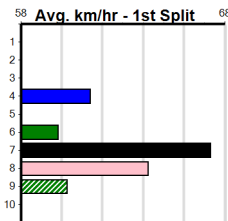

Sale

RAGLAN PAINT & REPAIR

Distance: 435m, Race Type: Maiden, Total Prizemoney: $2,535
1st: $1,680, 2nd: $520, 3rd: $260, 4th: $75

2

6:07PM
(VIC time)

Watchdog Tips:

0 0 0 0

Bet:

Form Box Weight Dist Track Date Time BON Margin 1st/2nd (Time) PIR Checked Comment W/R Split 1 S/P Grade

1 GOLDEN TOP [M]
F B Jun-22 BERNARDO SUFFRAGETTE
Trainer: William McMahan (Darriman)
Owner(s): D Burnham

Winning Boxes							
1	2	3	4	5	6	7	8
Prize							$0
Best							FSH
Starts							0-0-0-0
Trk/Dst							0-0-0-0
APM							$0

2 SALLY CAN WAIT [M]
BK B May-23 KURO KISMET RIVIERA CRUZ
Trainer: Matthew Clark (Briagolong)
Owner(s): M Clark

Winning Boxes							
1	2	3	4	5	6	7	8
Prize							$0
Best							FSH
Starts							0-0-0-0
Trk/Dst							0-0-0-0
APM							$0

3 MR. THOMAS [M]
BD D Feb-23 FERAL FRANKY PANKHURST
Trainer: Barry Harper (Seaspray)
Owner(s): B Walker

Winning Boxes							
1	2	3	4	5	6	7	8
Prize							$0.00
Best							FSH
Starts							0-0-0-0
Trk/Dst							0-0-0-0
APM							$0

4 SPARKLING GIRL [M]
F B Feb-23 FERAL FRANKY PANKHURST
Trainer: Barry Harper (Seaspray)

Winning Boxes							
1	2	3	4	5	6	7	8
Prize							$0.00
Best							25.05
Starts							2-0-0-0
Trk/Dst							2-0-0-0
APM							$0

5th (7) 28.7 435 SLE R1 27-Oct-24 25.05 24.09 10.00LREEL INFRARED (24.36) M/446 . . . 5.41 $8.40 M
6th (6) 28.5 435 SLE R2 10-Nov-24 25.31 24.30 7.50LBOWIE SUNNY (24.79) M/554 . . . 5.36 $4.00 M
Owner(s): B Hooper

5 DR. GABRIELLA [M]
BK B Jun-22 BERNARDO SUFFRAGETTE
Trainer: Judith McMahan (Darriman)
Owner(s): DOCTORS KENNELS (SYN), J McMahan, J Gill

Winning Boxes							
1	2	3	4	5	6	7	8
Prize							$0
Best							FSH
Starts							0-0-0-0
Trk/Dst							0-0-0-0
APM							$0

6 SELECT CASH [M]
BK D Jul-22 BERNARDO MY DREAMER
Trainer: Ken Bailey (Bundalaguah)

Winning Boxes							
1	2	3	4	5	6	7	8
Prize							$75.00
Best							25.07
Starts							1-0-0-0
Trk/Dst							1-0-0-0
APM							$60

4th (3) 27.9 435 SLE R1 13-Oct-24 25.07 24.07 3.00LZIPPING SCOOBY (24.88) S/844 . . . 5.47 $10.10 M
Owner(s): K Bailey

7 TOLD YOU SO [M]
WBK B Feb-23 LOTS OF CHATTER YOU BUG ME
Trainer: Graeme Jose (Catani)

Winning Boxes							
1	2	3	4	5	6	7	8
Prize							$260.00
Best							FSH
Starts							1-0-0-1
Trk/Dst							0-0-0-0
APM							$260

3rd (6) 25.5 400 WGL R1 19-Nov-24 22.99 22.27 8.50L COLLINDA LOU (22.41) M/33 . . . 8.38 $29.90 M
Owner(s): T Jose

8 SLOW POKE [M]
BK B Mar-23 SH AVATAR NESSA'S YASMIN
Trainer: Matthew Lanigan (Rowsley)

Winning Boxes							
1	2	3	4	5	6	7	8
Prize							$75.00
Best							FSH
Starts							2-0-0-0
Trk/Dst							0-0-0-0
APM							$75

5th (6) 27.4 525 MEP R3 06-Nov-24 31.00 29.90 12.00LDISTANT (30.17) M/5655 . . . 5.37 $16.80 MH
4th (3) 27.3 515 SAP R1 11-Nov-24 30.74 29.47 12.00LDIFFERENT HERE (29.97) M/2554 . . . 5.14 $9.90 M
Owner(s): P Mcdowall

9 DR. NASH [M] Res.
BD D May-22 FERAL FRANKY DR. MUMMA
Trainer: Marcus McMahan (Darriman)

Winning Boxes							
1	2	3	4	5	6	7	8
Prize							$175.00
Best							25.31
Starts							6-0-0-0
Trk/Dst							5-0-0-0
APM							$160

5th (4) 36.7 435 SLE R2 13-Oct-24 25.31 24.07 7.50LDR. ZEEKA (24.78) M/844 . . . 5.52 $13.20 M
4th (3) 36.8 435 SLE R4 16-Oct-24 25.45 24.34 15.00LTOMMY THE HOOD (24.41) S/756 . . . 5.45 $10.40 M
4th (1) 36.2 435 SLE R2 13-Nov-24 25.63 24.42 7.50LPINOT GRIGIO (25.12) S/434 . . . 5.45 $3.40 T3-M
4th (6) 36.2 300 HVL R1 20-Nov-24 17.53 17.01 1.5LBULL INDEED (17.43) S/5 . . . 4.13 $2.80 M
Owner(s): DOCTORS KENNELS (SYN), J McMahan, J Gill

10 *** NO RESERVE ***
Trainer:
Owner(s):

Winning Boxes							
1	2	3	4	5	6	7	8
Prize							
Best							
Starts							
Trk/Dst							
APM