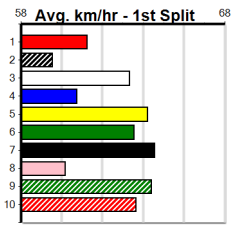

Sale

SWAN RACING DEVELOPMENTS

Distance: 510m, Race Type: Grade 5, Total Prizemoney: $3,340
1st: $2,230, 2nd: $690, 3rd: $345, 4th: $75

8

8:05PM

(VIC time)

Watchdog Tips: **0 0 0 0** Bet: **0**