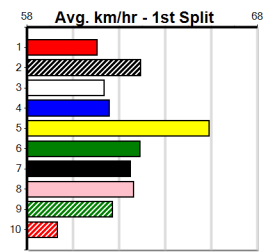

Sale
5
7:07PM
(VIC time)

LEGEND HOMES

Distance: 510m, Race Type: Mixed 6/7, Total Prizemoney: $3,340
1st: $2,230, 2nd: $690, 3rd: $345, 4th: $75

Watchdog Tips: ☐ ☐ ☐ ☐ ☐

Bet: ☐

1

SELECT RONAN [6]
WBE Dog May-22 Sire: FERNANDO BALE Dam: EYE WILL REIGN Trainer: Ken Bailey (Bundalaguah)
Owner(s): K Bailey
Winning Distances: < 300m (0) 300 - 399m (0) 400 - 499m (2) 500 - 599m (0) 600 - 699m (0) > 700m (0)
Winning Weights: 29.8(1) 30.1(1)

Box	1st	2nd	3rd	4th	5th	6th	7th	8th
1								
2								
3								
4								
5	2		2	1				
6								
7						1		
8		1		1				

Prize Best $4210.00
Starts 29.25(8)-17/11/24
Trk/Dts 8-2-1-2
APM 1-0-1-0 3187

2

BE LITTLE [6]
BK Dog Nov-20 Sire: BERNARDO Dam: ZIPPING TINA Trainer: Gary Mcmillan (Nambrok)
Owner(s): G Mcmillan
Winning Distances: < 300m (0) 300 - 399m (2) 400 - 499m (0) 500 - 599m (0) 600 - 699m (0) > 700m (0)
Winning Weights: 31.4(1) 31.5(1)

Box	1st	2nd	3rd	4th	5th	6th	7th	8th
1		2	5		1	2		
2	1	2	3	1	2	1	1	1
3		2	3	2	1		1	
4		1	1	2	1	1		
5				3	1		1	
6		2	3		4	1	1	
7	1			2	3	1	1	
8	1	1	8		1	2		

Prize Best $13678.21
Starts 29.32(1)-6/10/24
Trk/Dts 75-2-10-23
APM 10-0-2-4 3243

3

LADY MONTANA [6] Biks
BK Bitch Jan-22 Sire: SHIMA SHINE Dam: LITTLE BIDDY Trainer: Phillip Repici (Hampton Park)
Owner(s): L Repici
Winning Distances: < 300m (0) 300 - 399m (1) 400 - 499m (1) 500 - 599m (0) 600 - 699m (0) > 700m (0)
Winning Weights: 25.6(1) 26.0(1)

Box	1st	2nd	3rd	4th	5th	6th	7th	8th
1	2		2	2	2	2	2	
2				1	2	2		
3			2	2		4		
4		1	1	1	2			
5			1	2	1	1	2	
6		1	4	1	1	1	1	1
7			1	2	3		2	1
8		1	2	1	1	1	2	

Prize Best $6560.00
Starts 29.77(1)-18/10/24
Trk/Dts 64-2-3-13
APM 3-0-0-0 1939

4

OH MY PIE [7]
BK Bitch Apr-22 Sire: ORSON ALLEN Dam: CHAMPAGNE CHASER Trainer: Leanne Burke (Alberton West)
Owner(s): L Clarke
Winning Distances: < 300m (0) 300 - 399m (1) 400 - 499m (0) 500 - 599m (0) 600 - 699m (0) > 700m (0)
Winning Weights: 30.0(1)

Box	1st	2nd	3rd	4th	5th	6th	7th	8th
1			1					
2		1						
3		1	1			1		
4			1		1			
5				1				1
6		1			1	1		
7					1			
8	1	1						1

Prize Best $4320.00
Starts 29.27(3)-11/9/24
Trk/Dts 17-1-4-3
APM 4-0-1-1 1849

5

JAIRON BALE [7] Biks
RBD Dog Mar-22 Sire: FERNANDO BALE Dam: IDRIA BALE Trainer: Lui Forte (Moe)
Owner(s): J Forte
Winning Distances: < 300m (0) 300 - 399m (0) 400 - 499m (1) 500 - 599m (0) 600 - 699m (0) > 700m (0)
Winning Weights: 30.7(1)

Box	1st	2nd	3rd	4th	5th	6th	7th	8th
1		1	1		1			
2								
3								1
4		1	2	1		1		
5		1			1			
6								
7	1	1	2		1		1	
8			2					

Prize Best $5355.00
Starts FSTD
Trk/Dts 19-1-4-7
APM 0-0-0-0 4144