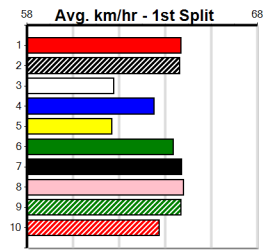

Sale
12
9:22PM
(VIC time)

SPORTSBET SET A DEPOSIT LIMIT

Distance: 435m, Race Type: Grade 5, Total Prizemoney: $2,925
1st: $1,950, 2nd: $600, 3rd: $300, 4th: $75

Watchdog Tips: ☐ ☐ ☐ ☐ ☐

Bet: ☐

1

DAINTREE DAMAGE [5]
BK Dog Oct-21 Sire: BERNARDO Dam: CHUNK OF LOVE Trainer: Ronald Winter (Denison)
Owner(s): R Winter
Winning Distances: < 300m (0) 300 - 399m (7) 400 - 499m (11) 500 - 599m (0) 600 - 699m (0) > 700m (0)
Winning Weights: 31.2(1) 31.7(1) 32.1(1) 33.2(2) 33.3(1) 33.4(1) 33.7(3) 33.8(2) 34.1(1) 34.2(1) 34.3(1) 34.5(2) 34.6(1)

Box	1st	2nd	3rd	4th	5th	6th	7th	8th
1	3	2	1		2			1
2	1	1	1		1		1	
3	6	2	4		1	1		
4	1	1	2	3	2			2
5	1	1	2		1	1	2	
6	2	2	1	2	2	1		
7	3	2	2	2	2			
8	1	4		1	1			

Prize Best Starts Trk/Dts APM: $64018.75, 24.39(3)-3/12/23, 75-18-15-13, 16-3-2-3, 15831

2

VIKING [5]
F Dog Feb-21 Sire: KAYDA SHAE Dam: LITTLE BIDDY Trainer: Christian Wilk (Tanjil South)
Owner(s): Eye Candy (SYN), C Wilk, K Gorman
Winning Distances: < 300m (0) 300 - 399m (9) 400 - 499m (4) 500 - 599m (0) 600 - 699m (0) > 700m (0)
Winning Weights: 29.9(1) 30.2(1) 30.4(1) 30.5(1) 30.8(2) 30.9(2) 31.0(1) 31.1(1) 31.3(2) 31.8(1)

Box	1st	2nd	3rd	4th	5th	6th	7th	8th
1	4		1					2
2		1	2	1	1	1	1	1
3		3			2	2	1	
4	1		4		1			
5	2		2	2			2	1
6		1	2	2	1	1	2	1
7		1	1	1	2	1	2	1
8	6	2	1	4	3			

Prize Best Starts Trk/Dts APM: $24075.00, 24.63(8)-9/10/24, 72-13-8-13, 10-2-0-1, 7503

3

DR. GILLIAN [5]
BK Bitch Jan-22 Sire: BERNARDO Dam: SWEET DEMI Trainer: Kimberley McMahon (Darriman)
Owner(s): DOCTORS KENNELS (SYN), J McMahon, J Gill
Winning Distances: < 300m (0) 300 - 399m (0) 400 - 499m (3) 500 - 599m (1) 600 - 699m (0) > 700m (0)
Winning Weights: 24.4(1) 24.7(1) 25.0(2)

Box	1st	2nd	3rd	4th	5th	6th	7th	8th
1	1				1			
2	1				1			
3	1		1	1	1	1		
4		1		1				
5	1							1
6						1		
7			1		1			
8								

Prize Best Starts Trk/Dts APM: $8895.00, 24.47(4)-20/10/24, 16-4-1-2, 9-3-1-0, 4385

4

BANDARI [5]
BD Dog Mar-22 Sire: FERNANDO BALE Dam: MOMBASA Trainer: John Musselwhite (Lindenow)
Owner(s): P Fiske
Winning Distances: < 300m (0) 300 - 399m (1) 400 - 499m (3) 500 - 599m (0) 600 - 699m (0) > 700m (0)
Winning Weights: 29.8(1) 29.9(1) 30.2(1) 30.4(1)

Box	1st	2nd	3rd	4th	5th	6th	7th	8th
1	1				1			
2	1	1	1	1	1			
3	1	1	1	2		1		1
4			1	1				
5	1	2	1				1	
6							1	1
7	1	1	2	1	1	1	1	1
8		2			2	2		

Prize Best Starts Trk/Dts APM: $8636.25, 24.69(7)-23/10/24, 36-4-7-5, 14-1-4-3, 4425

5

KELLI [5]
BK Bitch Jul-20 Sire: AUSSIE INFRARED Dam: MIRIAM Trainer: Jennifer Gill (Darriman)
Owner(s): J Gill
Winning Distances: < 300m (0) 300 - 399m (0) 400 - 499m (4) 500 - 599m (0) 600 - 699m (0) > 700m (0)
Winning Weights: 26.2(1) 26.4(1) 26.5(1) 27.3(1)

Box	1st	2nd	3rd	4th	5th	6th	7th	8th
1		1			1			1
2	2	1	2		2	2	1	1
3	1	1	1	1	1	2	1	
4	1			2	2	1	1	
5			2			2		
6		2	1		2			1
7			1	1			1	1
8	1	1	2		1	1	1	1

Prize Best Starts Trk/Dts APM: $12440.00, 24.64(3)-17/11/24, 47-4-6-9, 42-4-6-9, 7012