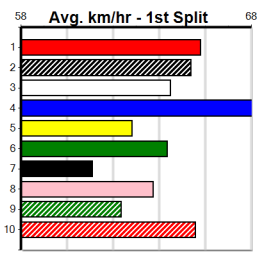

Sale
4
6:45PM
(VIC time)

T&S PLUMBING & EXCAVATION P/L

Distance: 435m, Race Type: Mixed 6/7, Total Prizemoney: $2,925
1st: $1,950, 2nd: $600, 3rd: $300, 4th: $75

Watchdog Tips: ☐ ☐ ☐ ☐ ☐ Bet: ☐

Form	Box	Wgt	Dist	Track	Date	Time	BON	Margin	1st/2nd (Time)	PIR	Checked	Comment	WR	Split 1	S/P	Grade
DR. REESE [7]																
BD		Bitch			May-22		Sire: FERAL FRANKY			Dam: DR. MUMMA			Trainer: Kimberley McMahon (Darriman)			
Owner(s): DOCTORS KENNELS (SYN), J McMahon, J Gill																
Winning Distances: < 300m (0) 300 - 399m (1) 400 - 499m (0) 500 - 599m (0) 600 - 699m (0) > 700m (0)																
Winning Weights: 28.6(1)																
5th	(8)	28.1	350	HVL	R3	31-Dec-23	20.03	19.13	5.50L DR. ASHER (19.64)	S/7	.	.	.	6.89	$8.90	MH
F	(2)	28.0	435	SLE	R1	17-Jan-24	0.00	24.25	CARLIN (24.53)	Q/4	.	VO	.	5.41	$2.20	M
ST	(-)	27.8	435	SLE		18-Oct-24	25.44		3.75L Trial Cleared	M/35	.	4of6	.	5.27		ST
1st	(8)	28.6	350	HVL	R2	20-Nov-24	19.40	19.40	6.50L LA BELLA MIKADO (19.82)	M/1	.	SW	.	6.55	$2.00	M
Last 3 wins NOT included above																

Box History

Bx	1st	2nd	3rd	4th	5th	6th	7th	8th
1								
2								
3								
4								
5								
6								
7								
8	1				1			
Prize Best	$1000.00							
Starts	3-1-0-0							
Trk/Dts	0-0-0-0							
APM	1000							

CORINTHIAN [6]																
BK		Dog			Apr-23		Sire: BERNARDO			Dam: THANK YOU JILL			Trainer: Kate Gorman (Tanjil South)			
Owner(s): T Samatidis																
Winning Distances: < 300m (0) 300 - 399m (0) 400 - 499m (2) 500 - 599m (0) 600 - 699m (0) > 700m (0)																
Winning Weights: 31.0(2)																
2nd	(7)	31.0	435	SLE	R1	06-Oct-24	25.07	24.16	4.25L STORMY NEO (24.78)	M/222	.	.	.	5.36	$11.90	M
1st	(2)	31.0	400	WGL	R1	11-Oct-24	22.71	22.36	14.00 HUNTING GIRL (23.63)	Q/11	.	SW	.	8.24	$1.20	M
1st	(4)	31.0	435	SLE	R9	16-Oct-24	24.54	24.34	3.25L MY AMBER (24.76)	M/111	.	SW	.	5.25	$4.10	7
3rd	(2)	30.8	460	WGL	R11	25-Oct-24	26.16	25.73	3.00L CAPRICORN ONE (25.97)	M/111	.	.	.	6.46	$3.10	6G
4th	(5)	31.1	400	WGL	R10	12-Nov-24	22.92	22.37	3.75L OUR BOY SHANNON (22.66)	M/33	.	.	.	8.48	$5.60	6G
6th	(5)	31.2	400	WGL	R4	19-Nov-24	23.09	22.27	3.75L ELENA'S JEBRYNAH (22.84)	M/77	.	.	.	8.68	$3.40	RWH
Last 3 wins NOT included above																

Box History

Bx	1st	2nd	3rd	4th	5th	6th	7th	8th
1								
2	1							
3								
4	1							
5					1		1	
6								
7			1					
8								
Prize Best	$4525.00							
Starts	24.54(4)-16/10/24							
Trk/Dts	6-2-1-1							
APM	2-1-1-0							
	3695							

SELECT JEALOUS [7]																
BK		Dog			Jul-22		Sire: BERNARDO			Dam: MY DREAMER			Trainer: Ken Bailey (Bundalaguah)			
Owner(s): K Bailey																
Winning Distances: < 300m (0) 300 - 399m (0) 400 - 499m (1) 500 - 599m (0) 600 - 699m (0) > 700m (0)																
Winning Weights: 29.7(1)																
3rd	(7)	29.7	435	SLE	R2	13-Oct-24	25.02	24.07	3.5L DR. ZEEKA (24.78)	M/112	.	.	.	5.27	$9.20	M
3rd	(1)	29.6	400	WGL	R2	25-Oct-24	23.34	22.52	2.50L JACK'S ELATION (23.18)	Q/12	.	.	.	8.45	$2.80	M
2nd	(2)	29.6	435	SLE	R2	30-Oct-24	24.98	24.81	1.75L UNDERCOVER GUY (24.86)	Q/122	.	.	.	5.27	$3.20	M
1st	(8)	29.7	435	SLE	R3	05-Nov-24	24.83	24.54	2.75L ESTHER'S JAKIT (25.01)	M/111	.	.	.	5.24	$1.80	T3-RW
4th	(1)	29.8	435	SLE	R10	13-Nov-24	25.40	24.42	2.75L CARLIN (25.21)	Q/111	.	.	.	5.26	$3.10	T3-RW
Last 3 wins NOT included above																

Box History

Bx	1st	2nd	3rd	4th	5th	6th	7th	8th
1								
2		1						
3								
4								
5								
6								
7								
8	1							
Prize Best	$1890.00							
Starts	24.83(8)-5/1/24							
Trk/Dts	5-1-1-2							
APM	4-1-1-1							
	1838