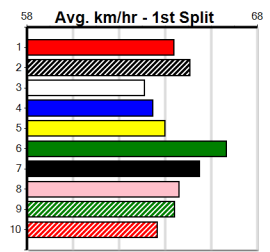

Sale
6
7:22PM
(VIC time)

BEAUTY BY JANE M

Distance: 510m, Race Type: Grade 5, Total Prizemoney: $3,340
1st: $2,230, 2nd: $690, 3rd: $345, 4th: $75

Watchdog Tips: ☐ ☐ ☐ ☐ ☐

Bet:

1

BANDIT BARBIE (NSW)[5]
BK Bitch Jun-22 Sire: JUNGLE DEUCE Dam: LITTLE NANGAR Trainer: Brian Alford (Yarram)
Owner(s): B Alford
Winning Distances: < 300m (0) 300 - 399m (0) 400 - 499m (3) 500 - 599m (0) 600 - 699m (0) > 700m (0)
Winning Weights: 28.9(1) 29.2(2)

Box	1st	2nd	3rd	4th	5th	6th	7th	8th
1	1							
2								
3	1	1						
4								
5			2					
6						1		
7								
8	1		1		1			

Prize Best Starts Trk/Dts APM: $7080.00 FSTD 9-3-1-3 0-0-0-0 5718

Form	Box	Wgt	Dist	Track	Date	Time	BON	Margin	1st/2nd (Time)	PIR	Checked	Comment	WR	Split 1	S/P	Grade
3rd	(8)	28.7	460	WGL	R9	17-Sep-24	26.57	25.79	7.00L NACHO COOKIE (26.11)	M/433	.	.	.	6.74	$5.00	RW
1st	(8)	28.9	435	SLE	R3	22-Sep-24	24.52	24.32	1.75L PHARAOH'S GOLD (24.63)	S/622	.	.	.	5.40	$4.90	X67
2nd	(3)	28.9	435	SLE	R9	29-Sep-24	24.73	24.44	1.25L PRINCESS MONARCH	M/433	.	.	.	5.34	$2.40	X67
5th	(8)	29.0	460	WGL	R8	04-Oct-24	26.17	25.76	6.00L MY NAME'S EVELYN (25.78)	M/433	.	.	.	6.65	$3.40	6G
3rd	(5)	29.2	460	WGL	R7	11-Oct-24	26.20	25.95	1.5L HIGHWAY HOOLIGAN (26.11)	Q/422	.	.	.	6.64	$3.40	X67
3rd	(5)	29.0	400	WGL	R7	25-Oct-24	22.70	22.52	2.75L ALL JAZZ (22.52)	M/333	.	.	.	8.41	$2.60	6G
1st	(1)	29.2	460	WGL	R7	01-Nov-24	26.03	25.71	1.25L PARUMBA DAWN (26.10)	Q/211	.	.	.	6.56	$2.20	X67
6th	(6)	29.4	400	WGL	R10	08-Nov-24	23.07	22.38	10.00 COSMIC REWARD (22.38)	S/67	.	.	W	8.57	$4.80	5

Last 3 wins NOT included above

Form	Box	Wgt	Dist	Track	Date	Time	BON	Margin	1st/2nd (Time)	PIR	Checked	Comment	WR	Split 1	S/P	Grade
1st	(3)	29.2	400	WGL	R2	10-Sep-24	22.67	22.52	5.50L MAKE IT POP (23.03)	Q/11	.	SW	.	8.33	$2.00	M