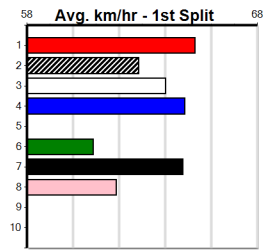

Sale

7

7:45PM

(VIC time)

AVON HOTEL

Distance: 435m, Race Type: Mixed 2/3, Total Prizemoney: \$3,360
1st: \$2,250, 2nd: \$690, 3rd: \$345, 4th: \$75

Watchdog Tips:

Bet: