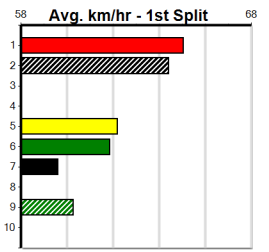

Track Record:

Distance	Time	Greyhound	Date Set
435m	24.030	WILD JAZZ	11-Feb-24
510m	28.427	ELITE ALEX	22-Sep-24
640m	36.281	ETHANOL VOLUME	22-Sep-24

Sale

Sale
1
 5:44PM
 (VIC time)

JFP PLUMBING

Distance: 435m, Race Type: Maiden, Total Prizemoney: \$2,535
 1st: \$1,680, 2nd: \$520, 3rd: \$260, 4th: \$75