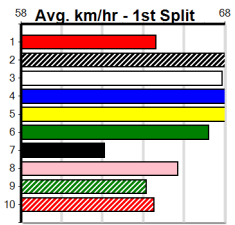

2

11:23AM

(VIC time)

Watchdog Tips:

0 0 0 0

Bet: