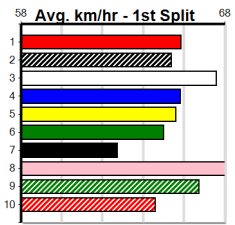

12
2:29PM
(VIC time)

Distance: 300m, Race Type: Grade 5, Total Prizemoney: $2,925
1st: $1,950, 2nd: $600, 3rd: $300, 4th: $75

Watchdog Tips: 0 0 0 0 Bet:

Main table containing race details for 10 races (1-10), including horse names, trainers, owners, and winning boxes.