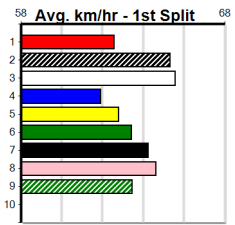

Healesville

PITSTOP MOWER REPAIRS

Distance: 300m, Race Type: Mixed 6/7, Total Prizemoney: $2,925
1st: $1,950, 2nd: $600, 3rd: $300, 4th: $75

3

11:40AM

(VIC time)

Watchdog Tips: **0 0 0 0** Bet: **0**