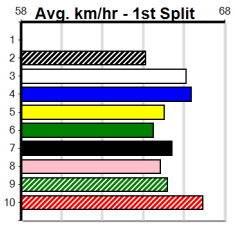

JVDM GREEN LIGHT ON PODCAST

Distance: 300m, Race Type: Grade 5, Total Prizemoney: $2,925
1st: $1,950, 2nd: $600, 3rd: $300, 4th: $75

11

2:13PM
(VIC time)

Watchdog Tips: **0 0 0 0** Bet: .