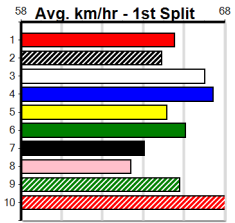

MR HUMMER LIMOS

Distance: 350m, Race Type: Grade 5, Total Prizemoney: $2,925
1st: $1,950, 2nd: $600, 3rd: $300, 4th: $75

6

12:35PM
(VIC time)

Watchdog Tips: **0 0 0 0** Bet: **0**